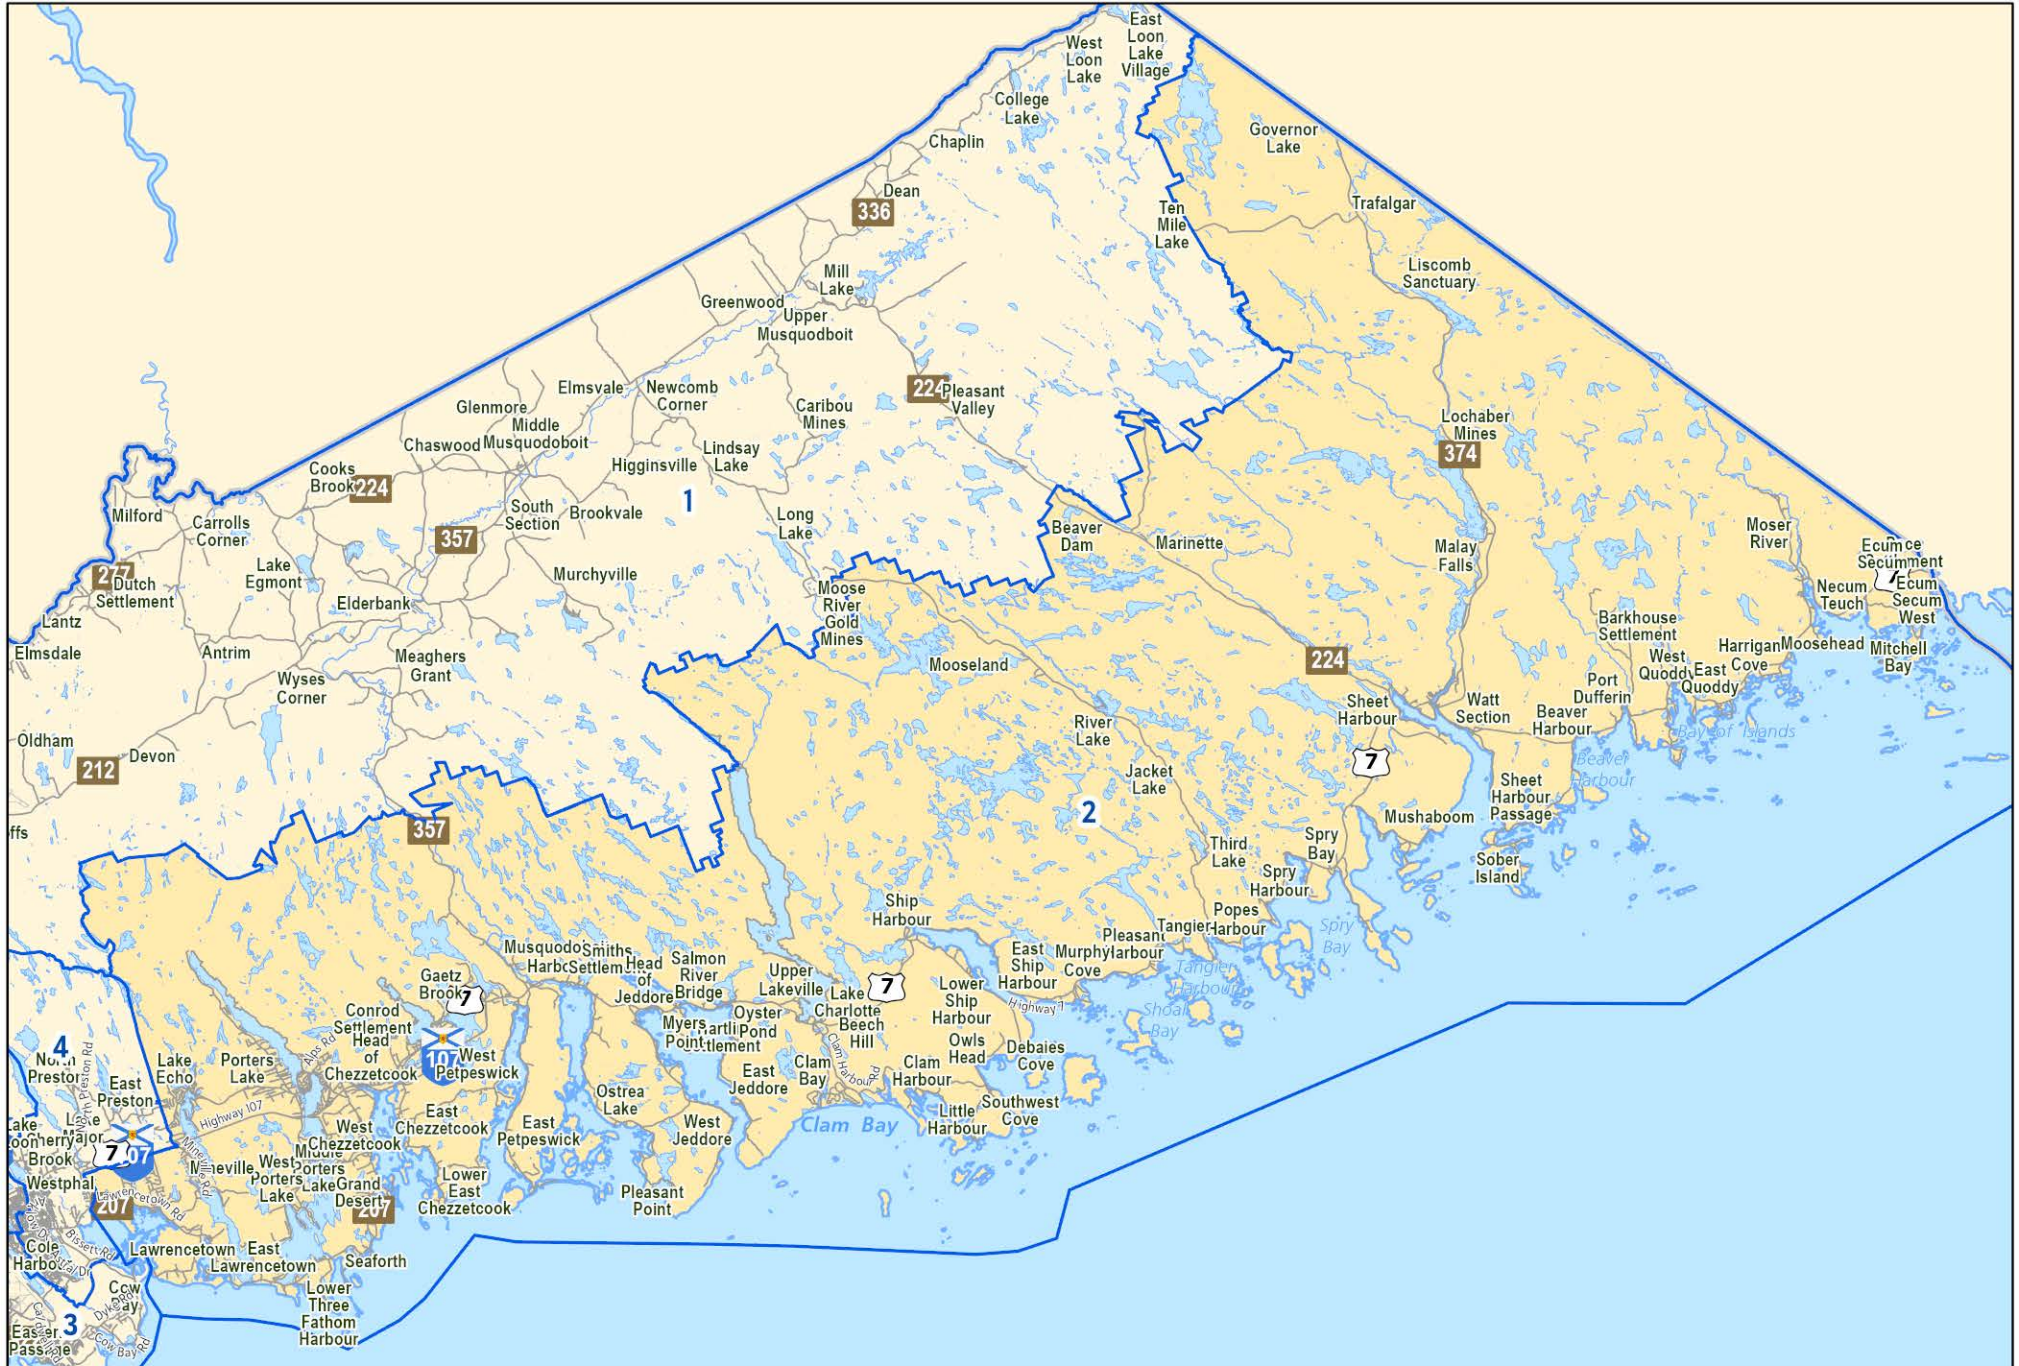

# Electoral District 2 Lawrencetown – The Lakes – Chezzetcook – Eastern Shore

0 5 10 Km

Polling District

This electoral district boundary map was last updated on Jan. 12, 2024 and will be the applicable electoral district boundary map for the upcoming 2024 Municipal and CSAP Election. It will first come into effect during the voting period for the 2024 Municipal and CSAP Election. Learn more: [halifax.ca/election](http://halifax.ca/election)