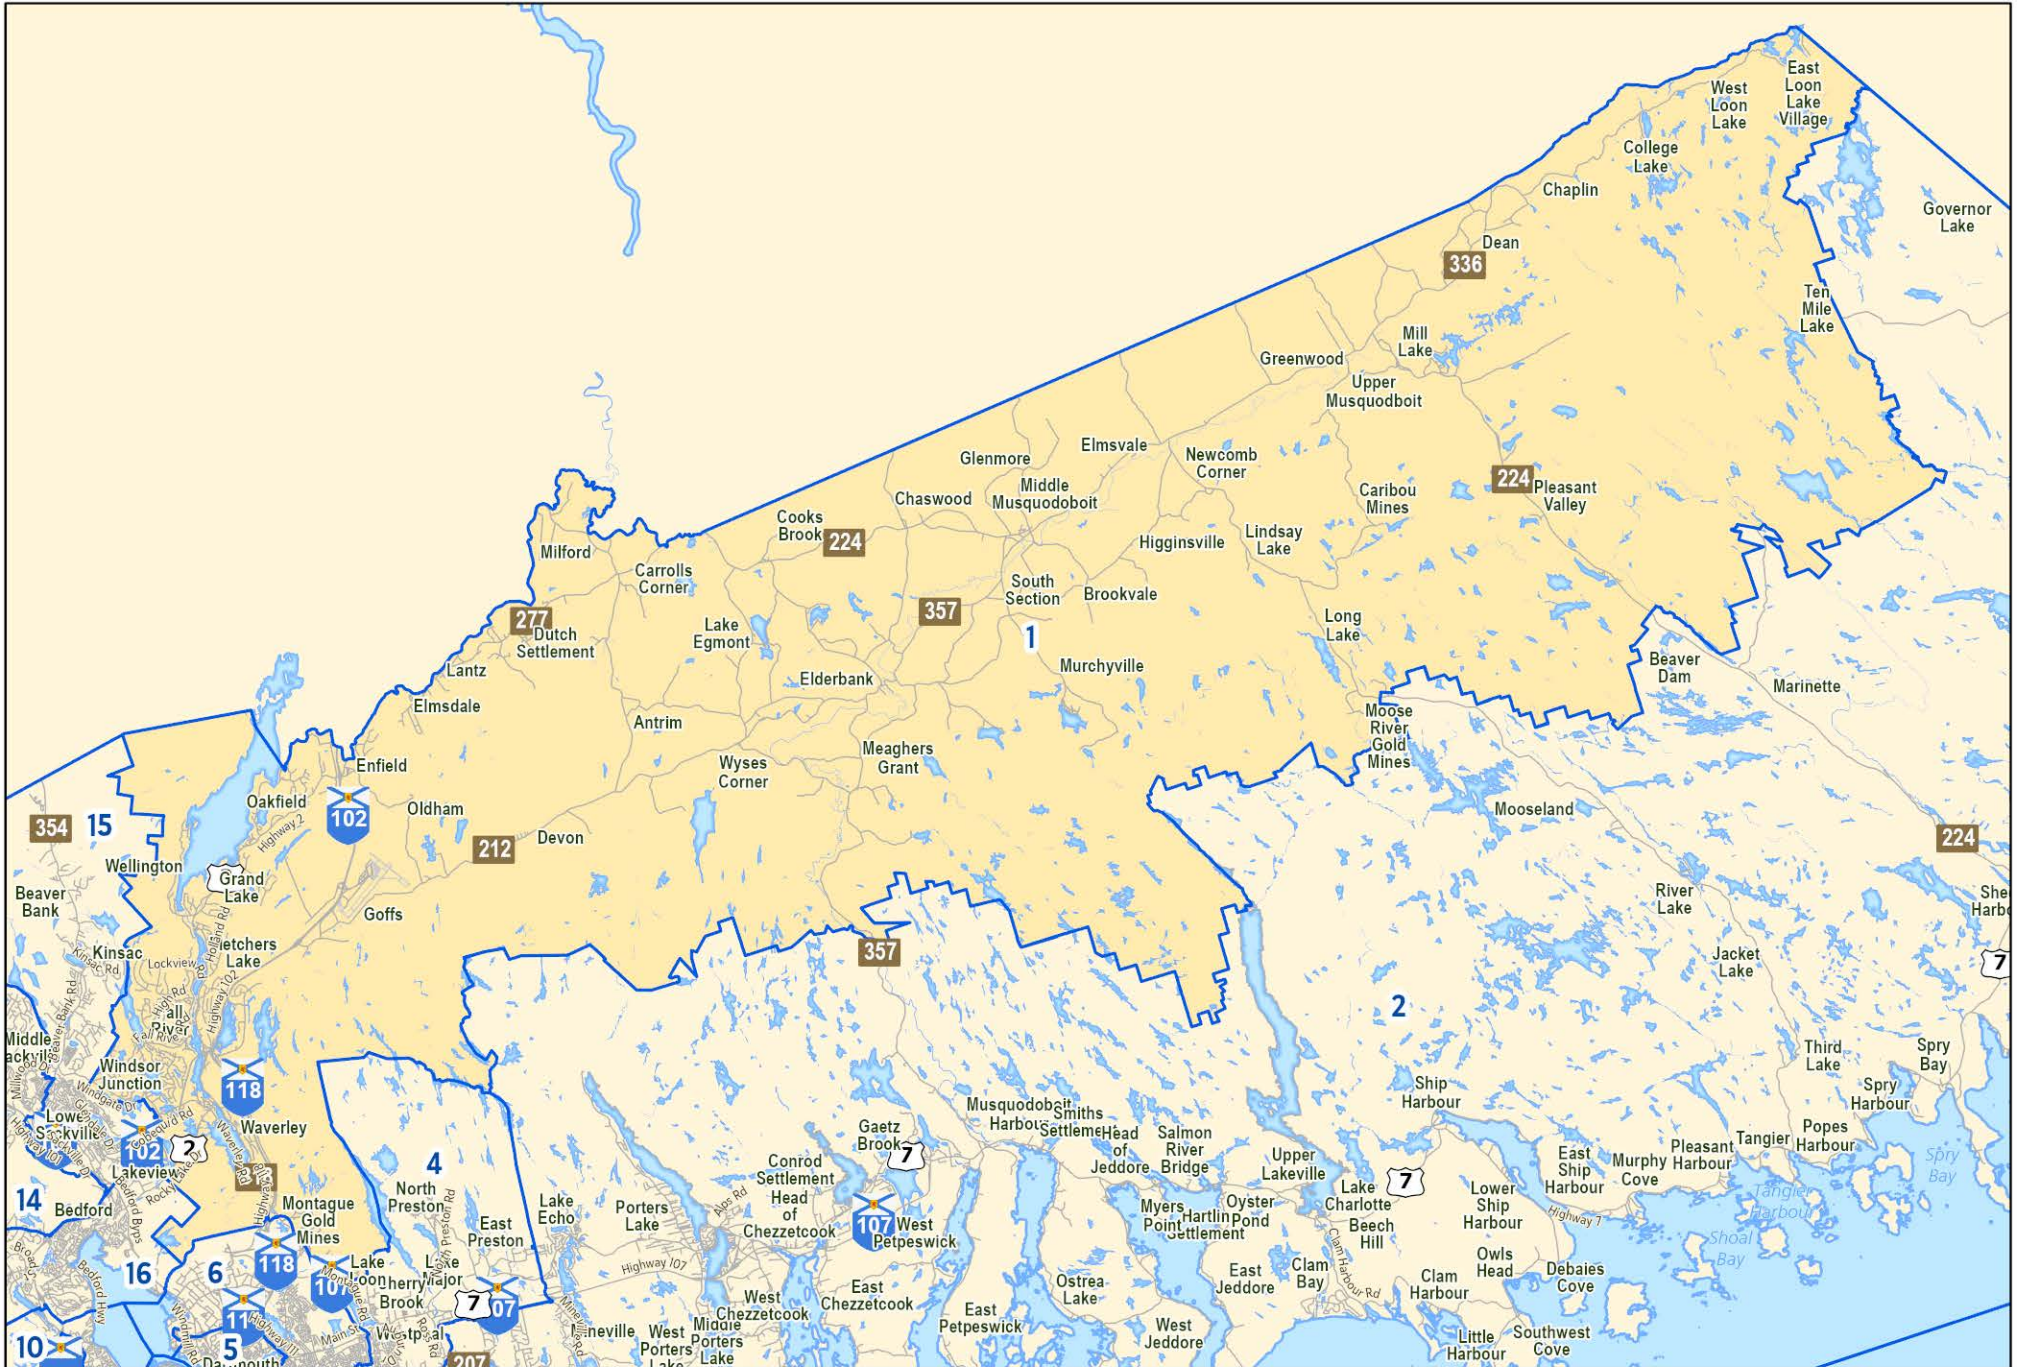

Electoral District 1 Waverley – Fall River – Musquodoboit Valley

0 5 10 Km

 Polling District

This electoral district boundary map was last updated on Jan. 12, 2024 and will be the applicable electoral district boundary map for the upcoming 2024 Municipal and CSAP Election. It will first come into effect during the voting period for the 2024 Municipal and CSAP Election. Learn more: halifax.ca/election