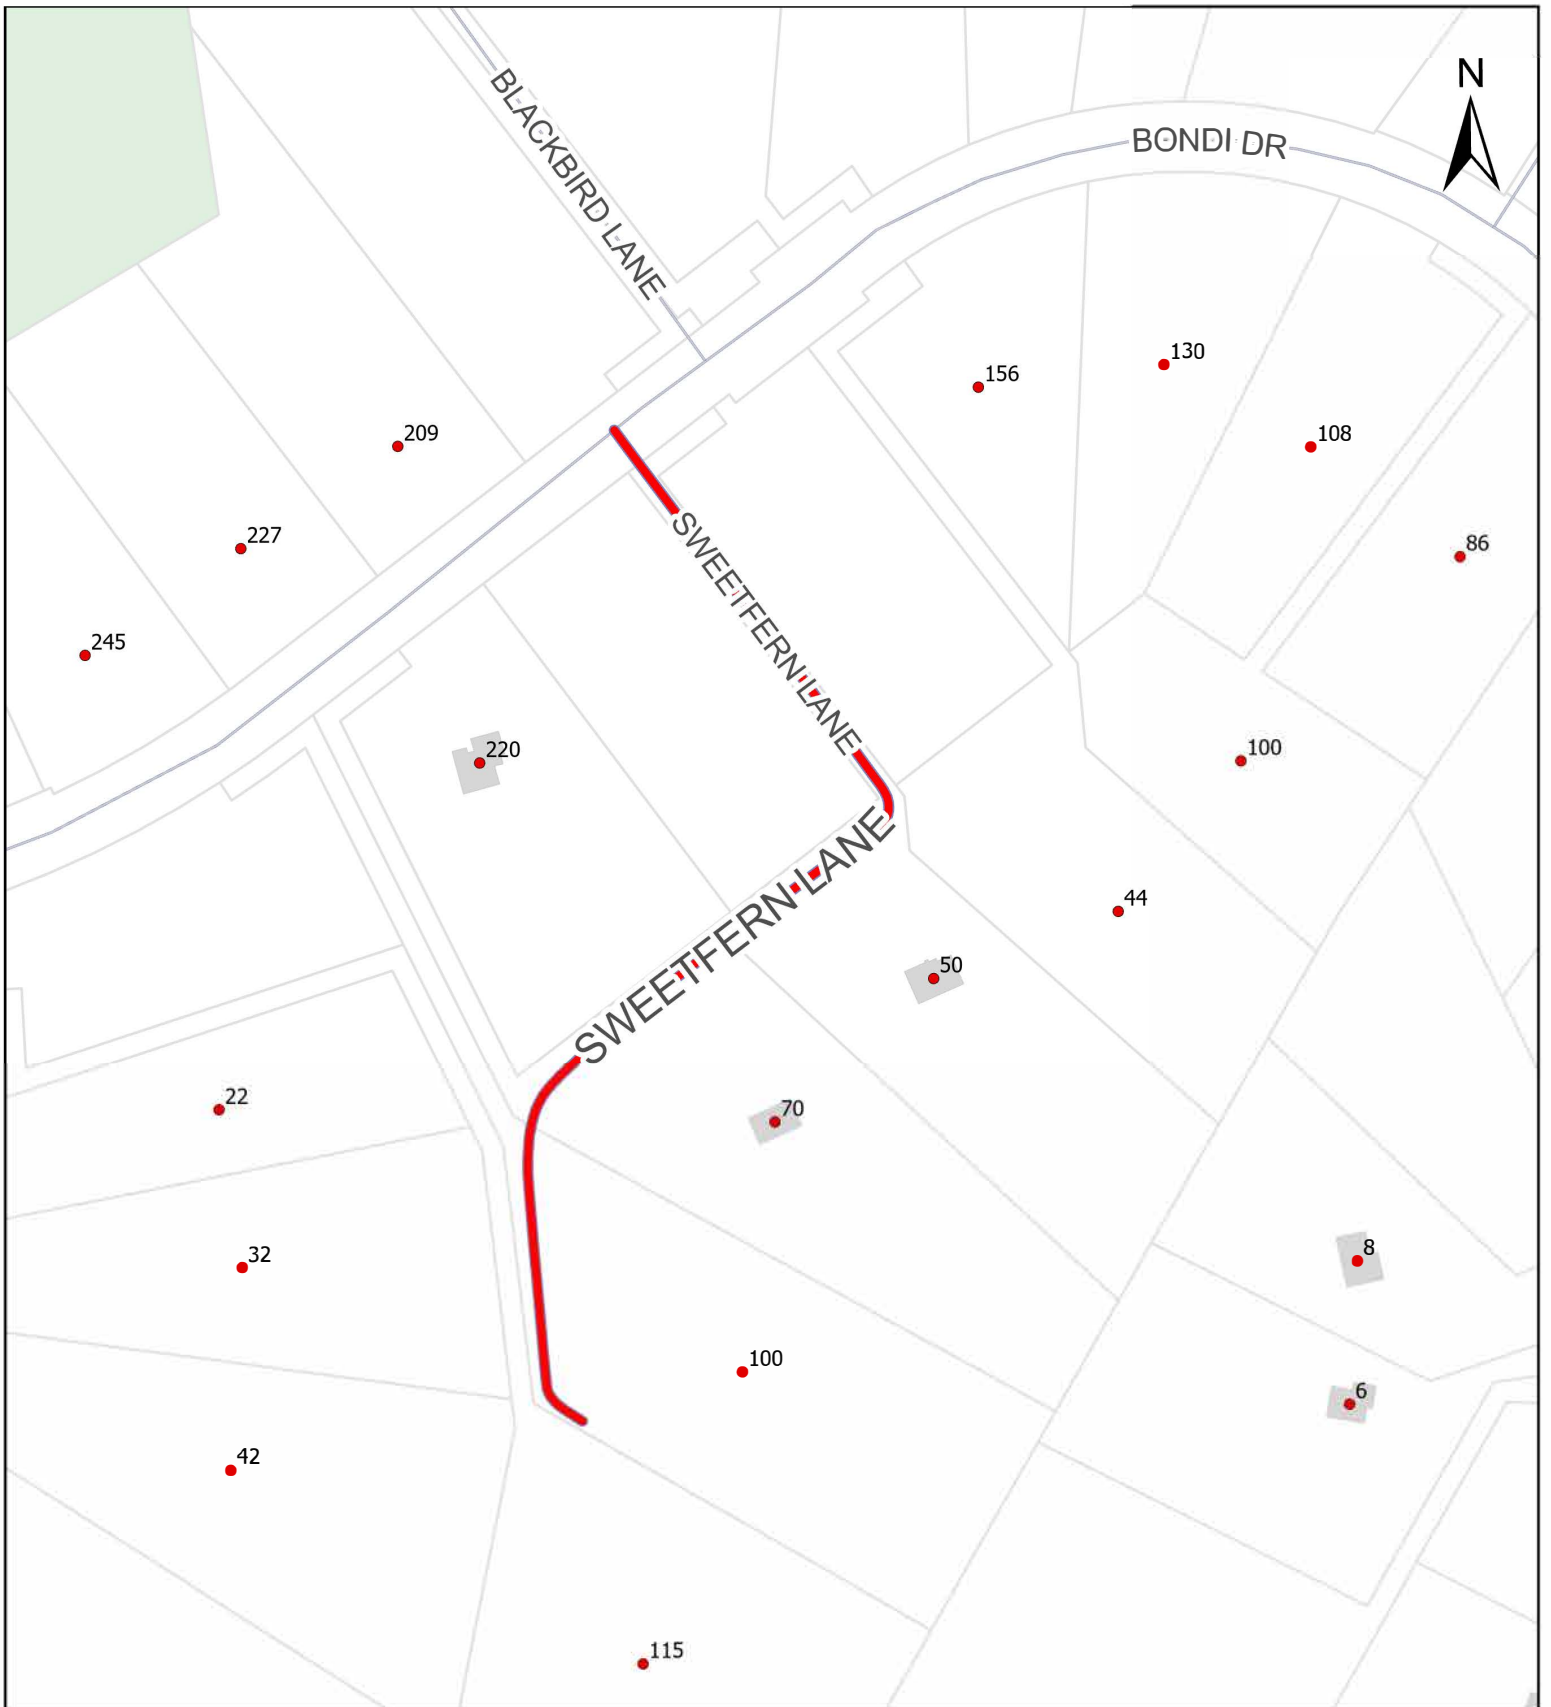

The accuracy of any representation on this plan is not guaranteed.

Map 48: Sweetfern Lane, Middle Sackville

HALIFAX

 New Private Lane

0 25 50 100
 Meters

Report CA137
 April 18, 2024

The accuracy of any representation on this plan is not guaranteed.