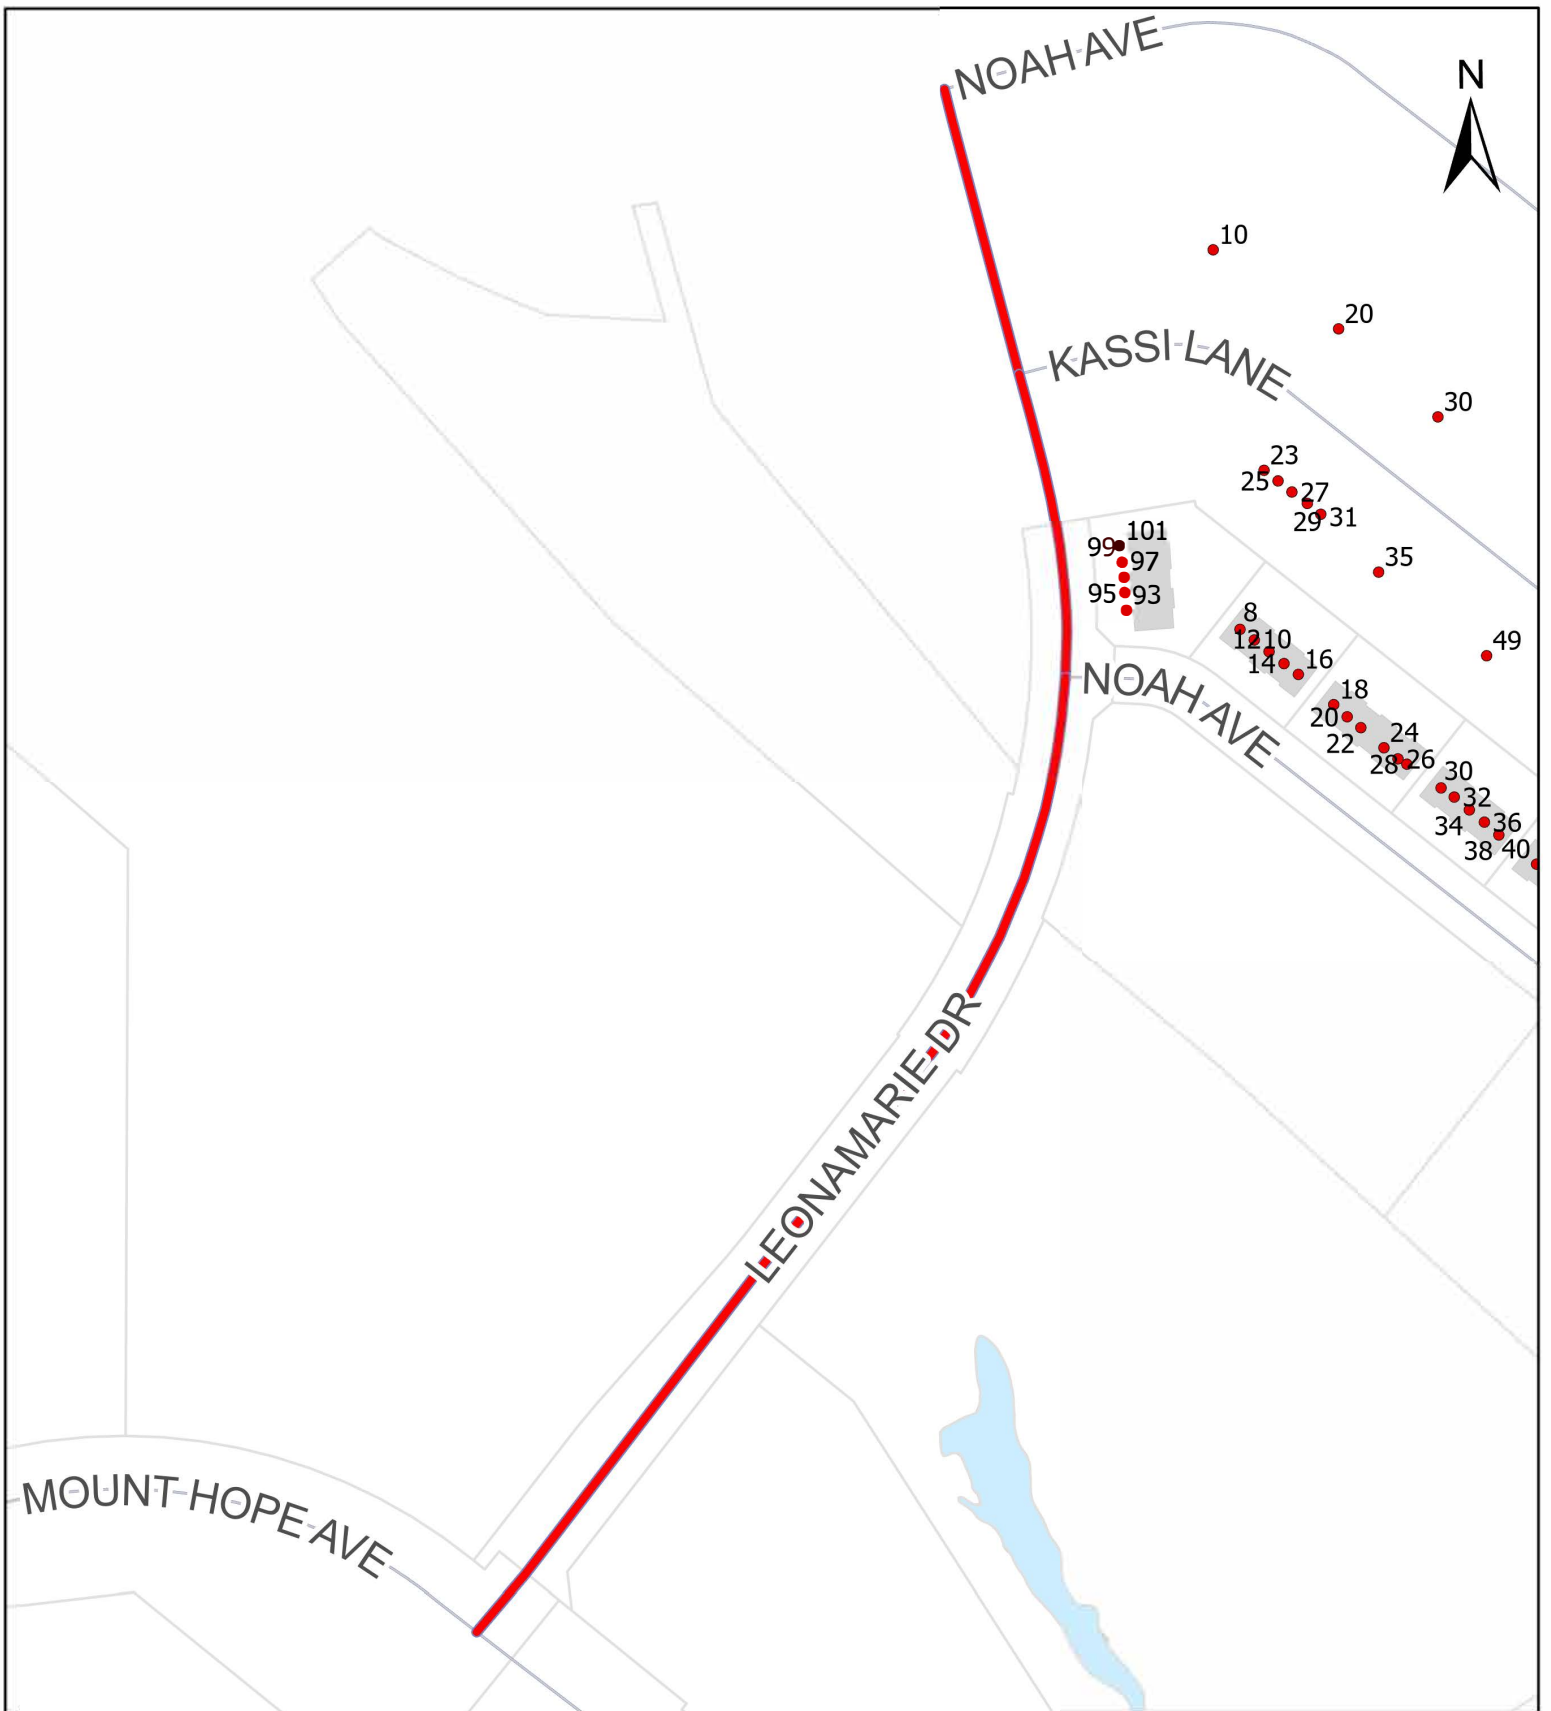

0 50 100 200
 Meters

Report CA137
 April 18, 2024

The accuracy of any representation on this plan is not guaranteed.

Map 66: Kassi Lane, Dartmouth

HALIFAX

 New Street

Report CA137
April 18, 2024

The accuracy of any representation on this plan is not guaranteed.