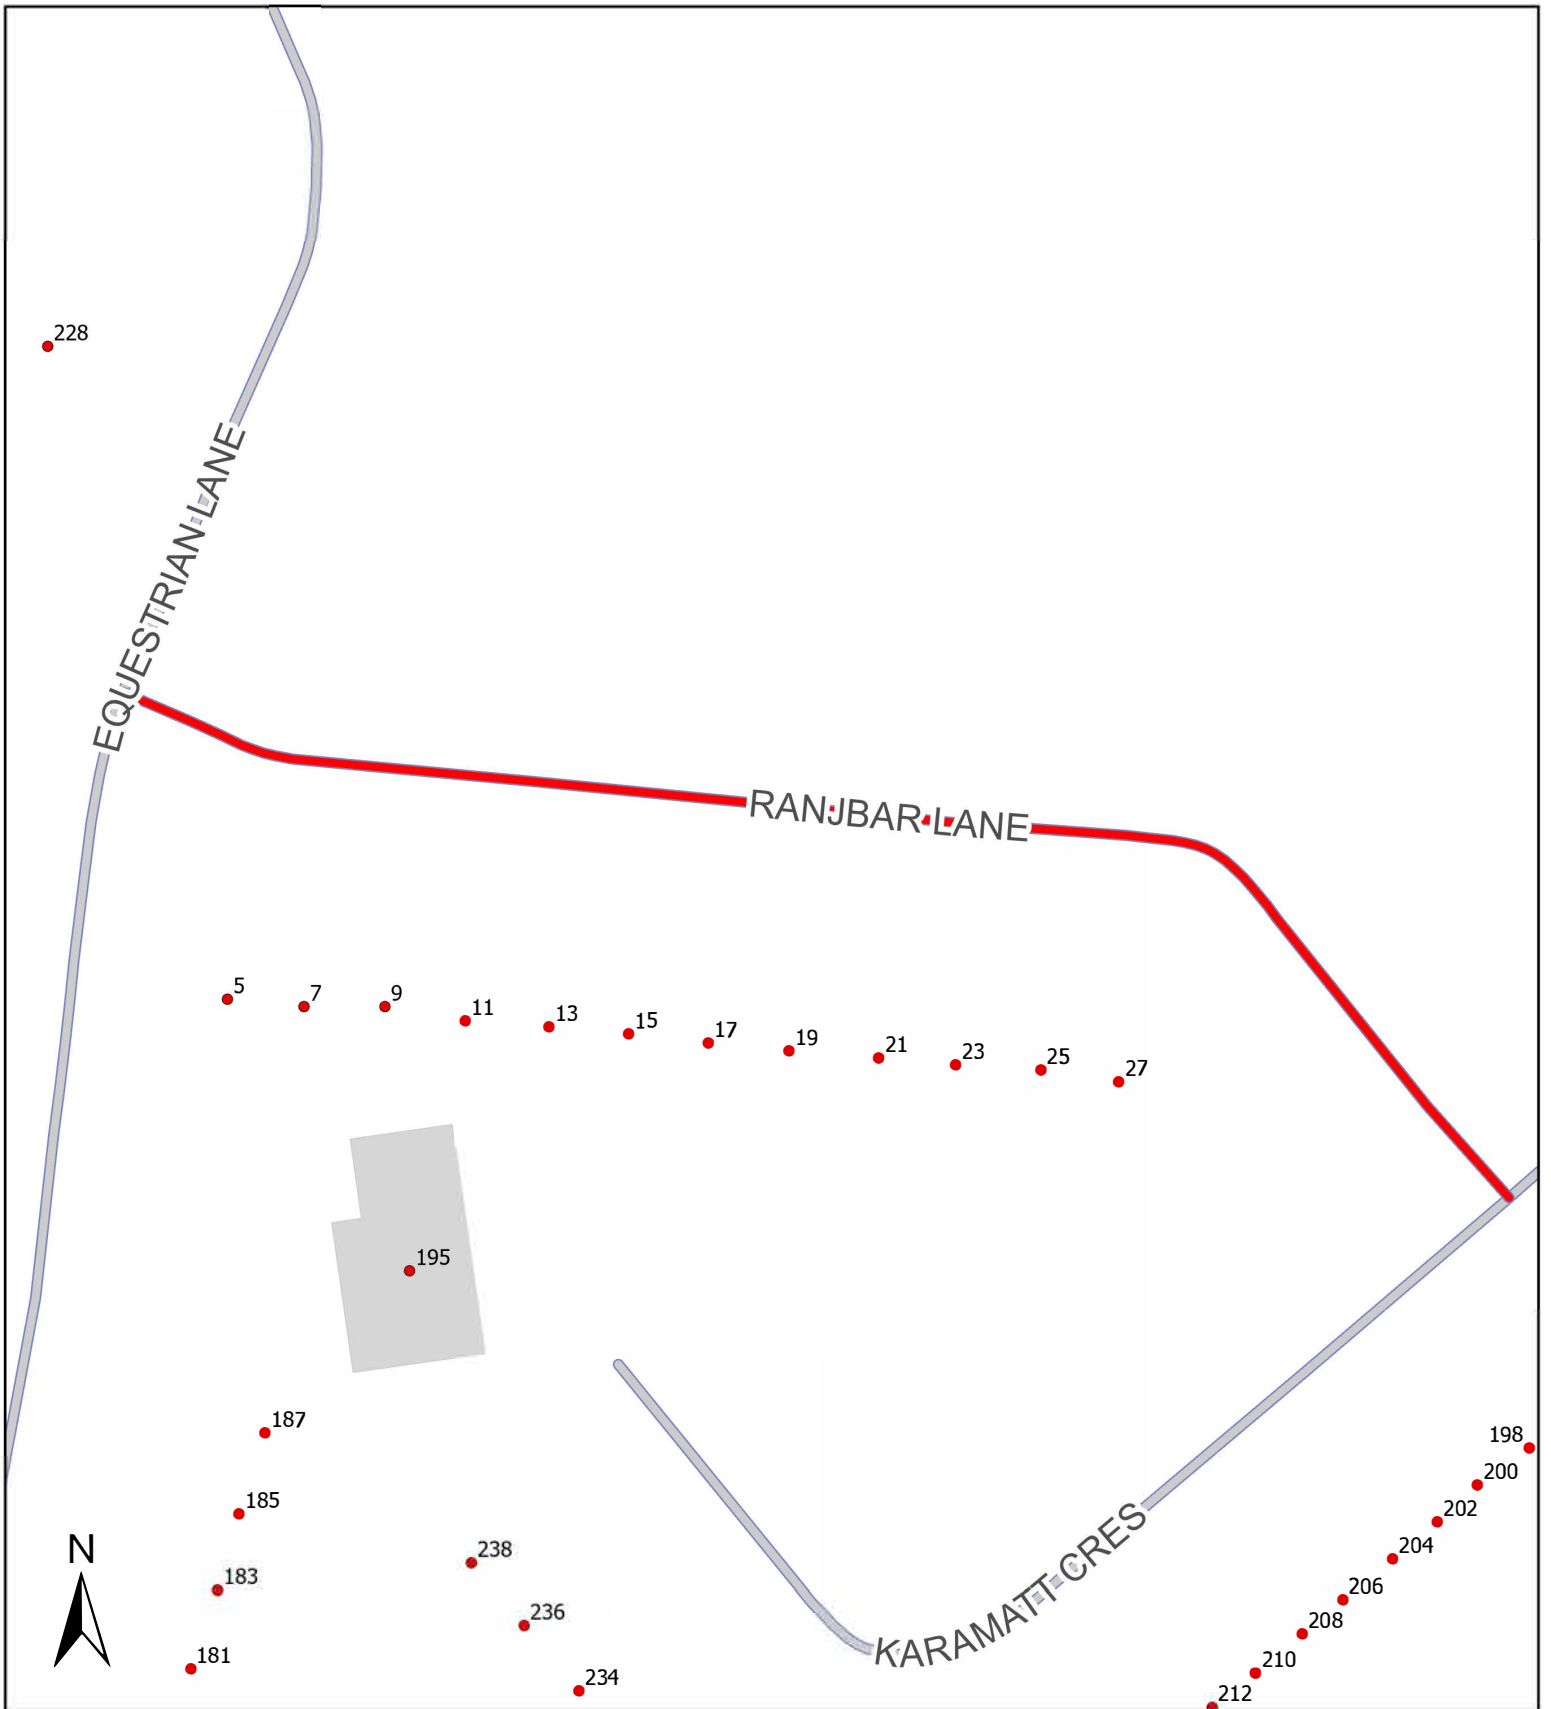

Map 42: Ranjbar Lane, Upper Hammonds Plains

HALIFAX

— New Private Lane

0 5 10 20
Meters

Report CA137
March 7, 2024

The accuracy of any representation on this plan is not guaranteed.