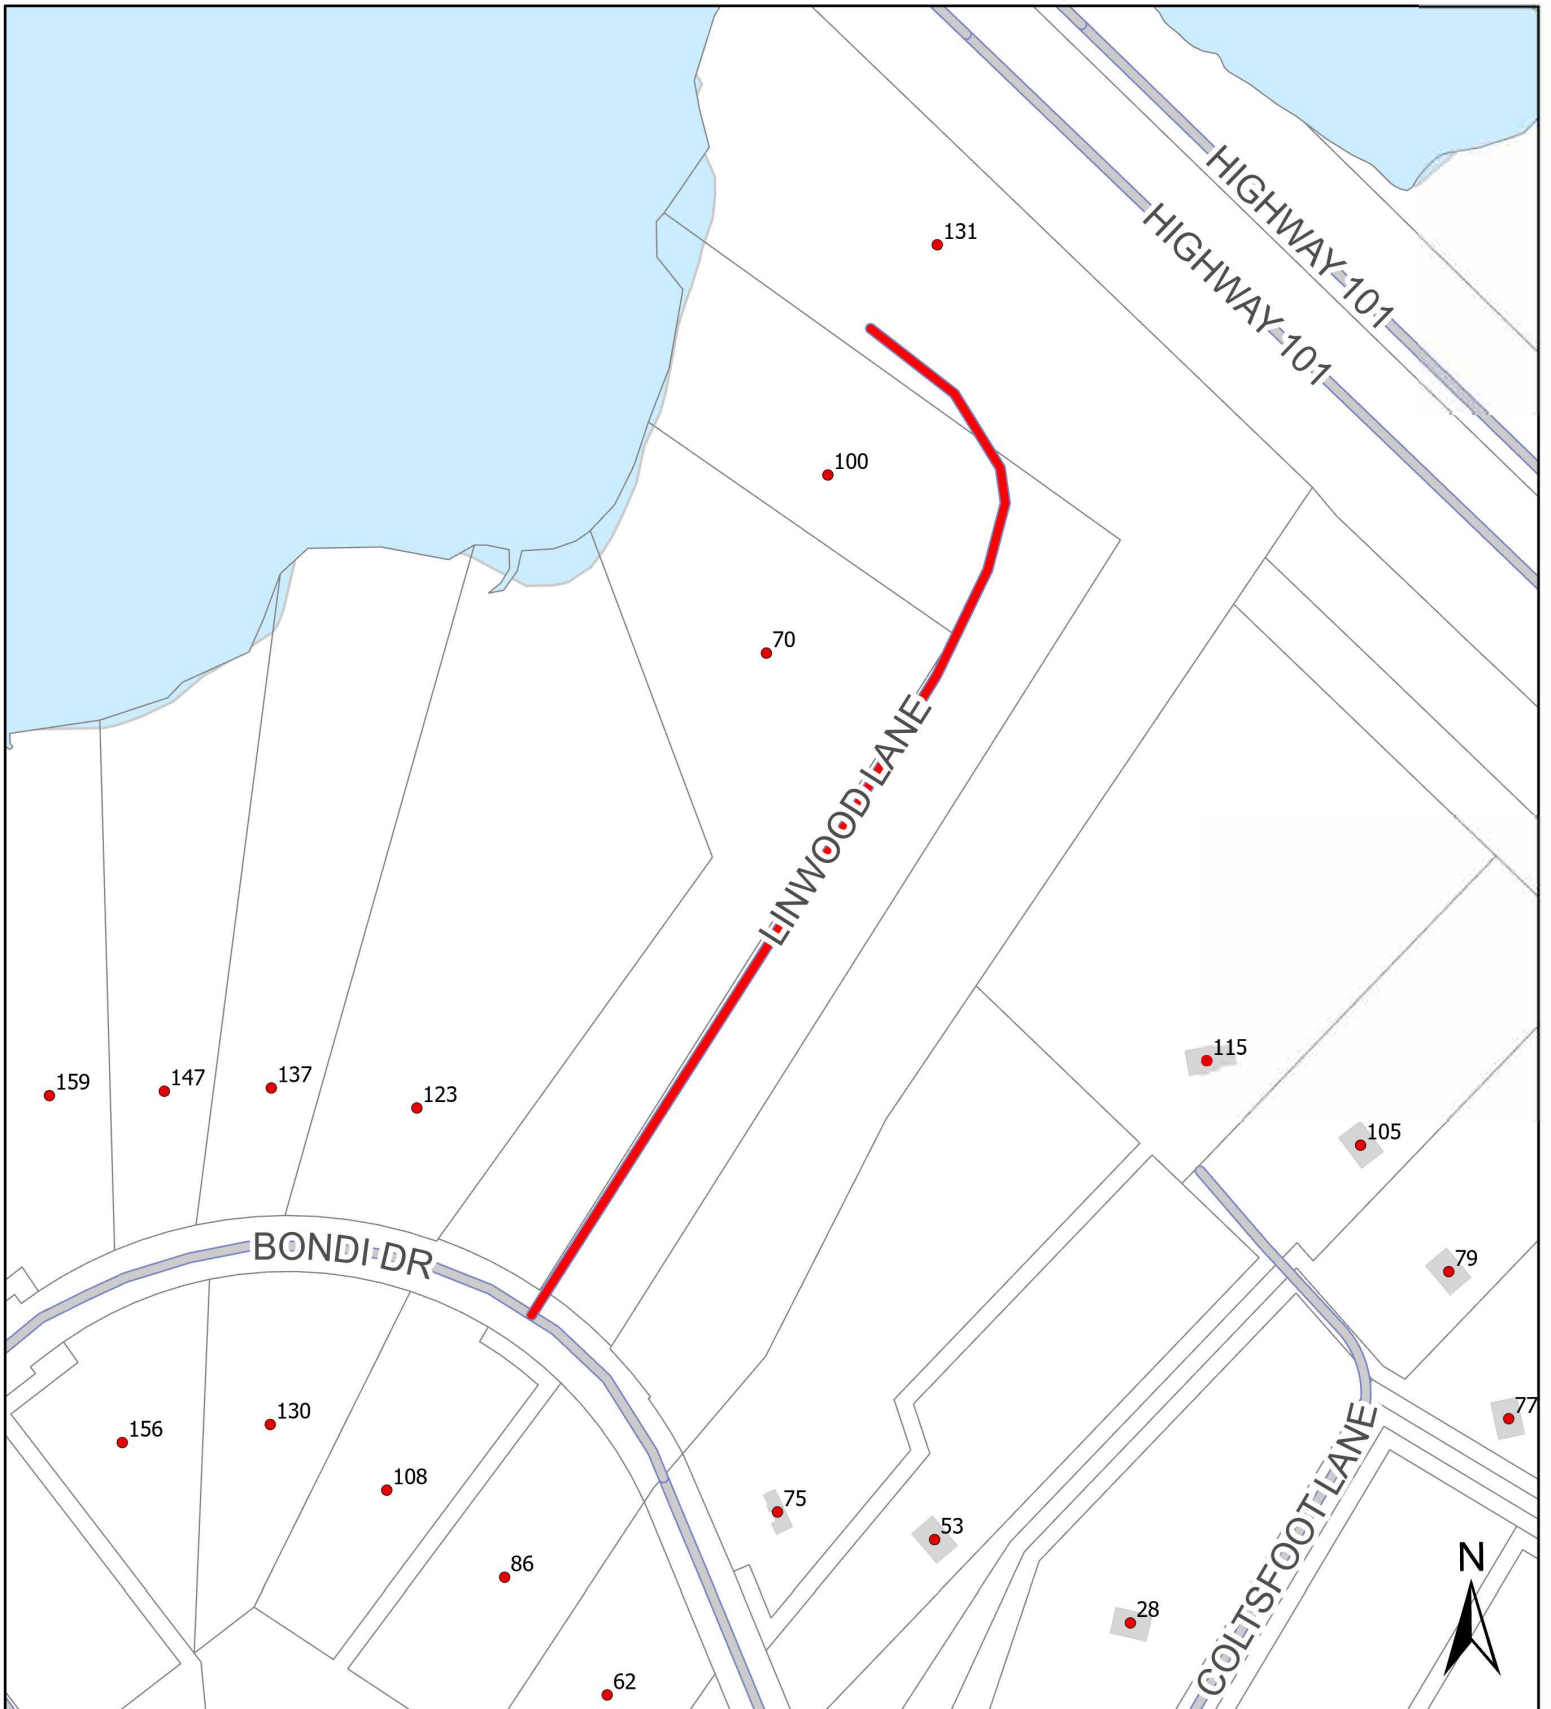

Map 26: Jutland Lane, Boutilliers Point

HALIFAX

 New Private Lane

Report CA137
March 7, 2024

The accuracy of any representation on this plan is not guaranteed.

Map 28: Linwood Lane, Middle Sackville

HALIFAX