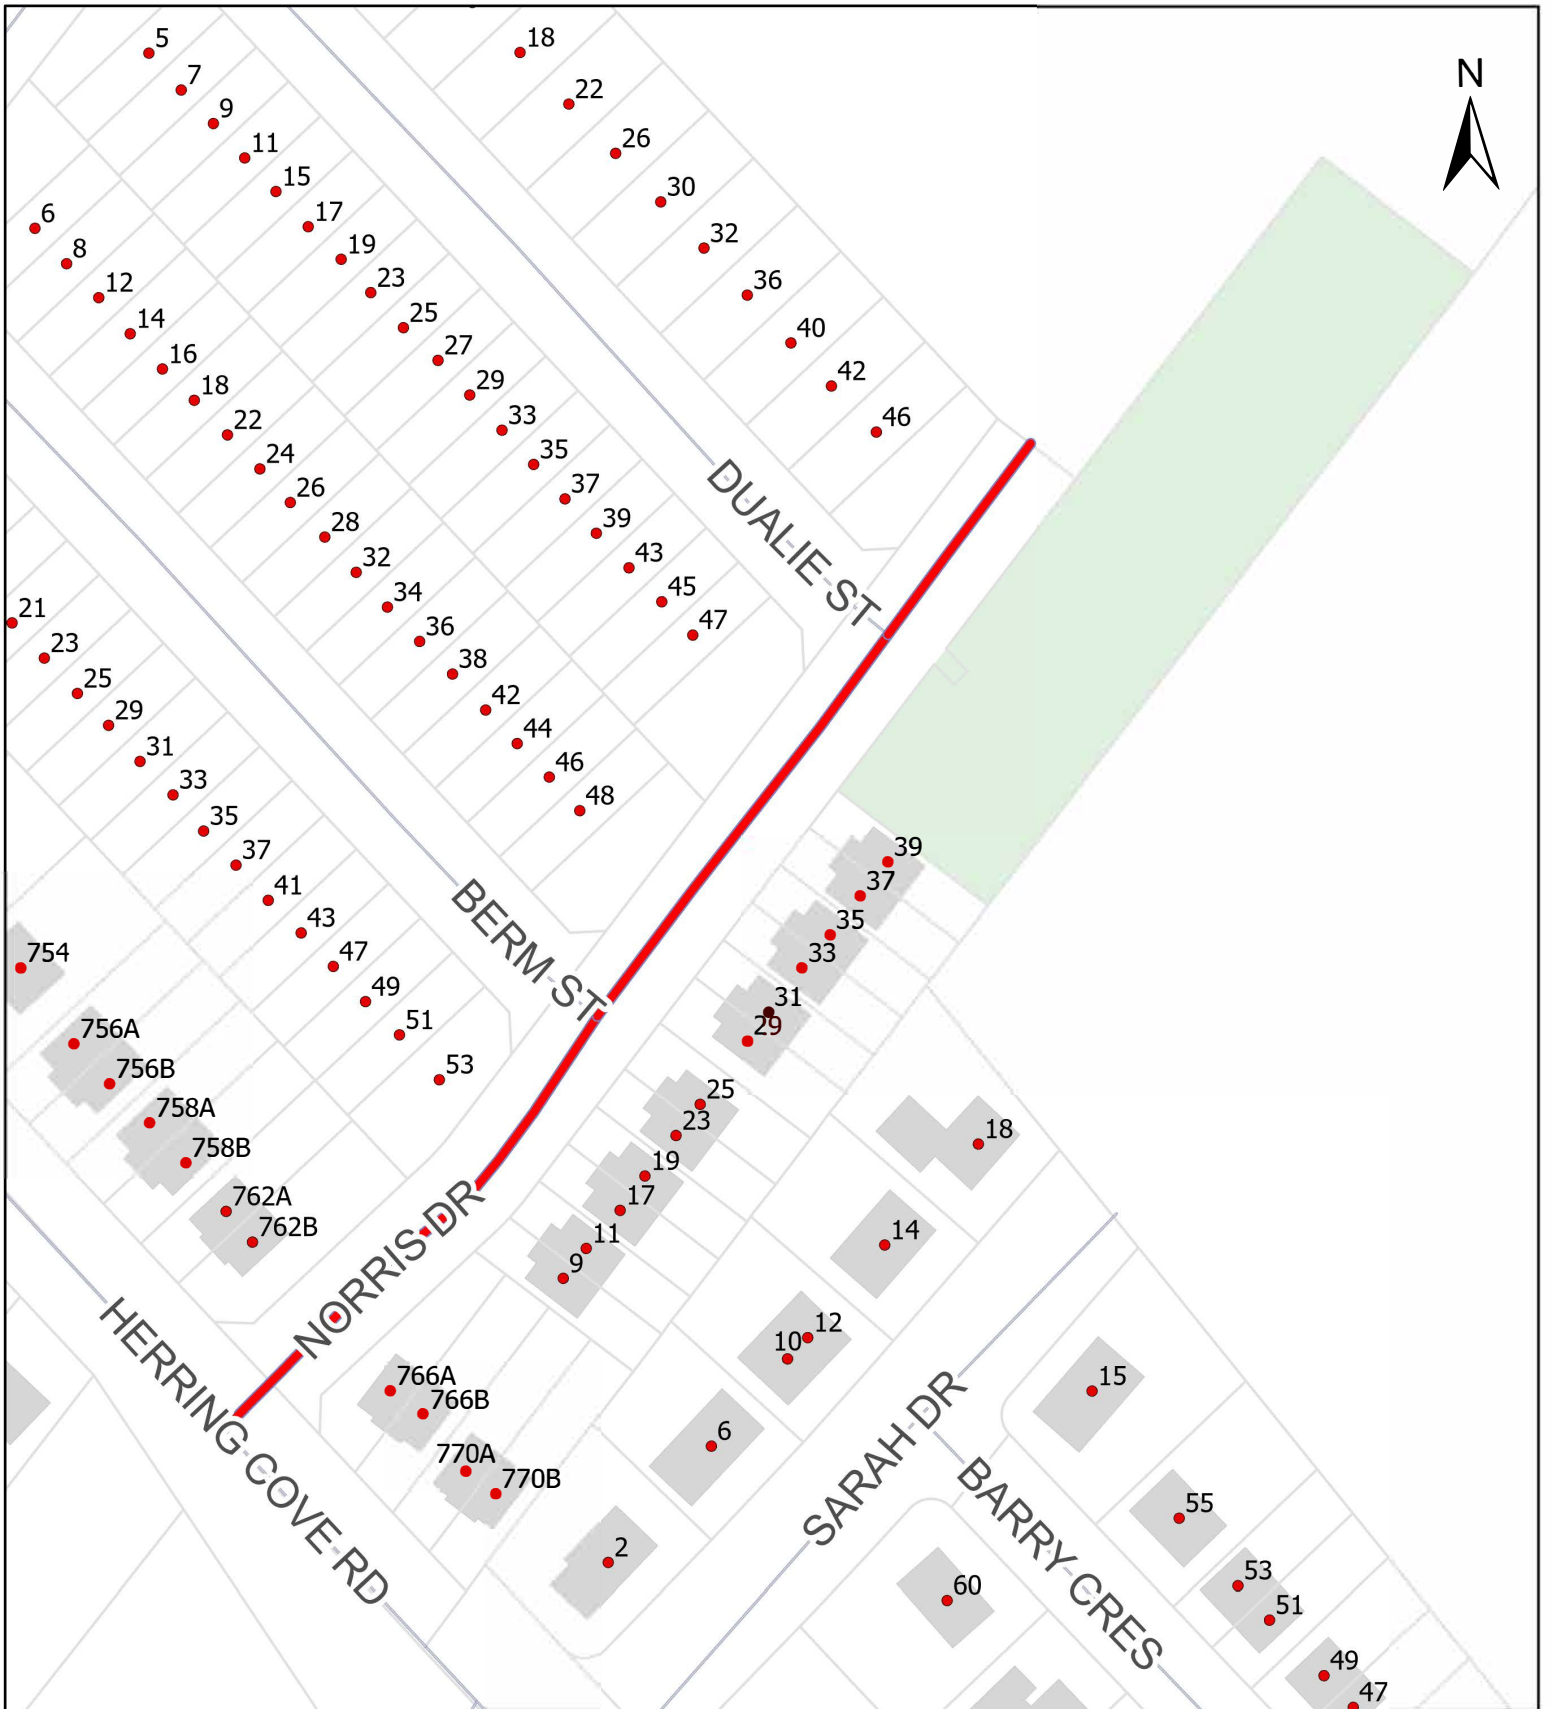

Map 69: Norris Dr, Halifax

HALIFAX

New Street

Report CA137
April 18, 2024

The accuracy of any representation on this plan is not guaranteed.