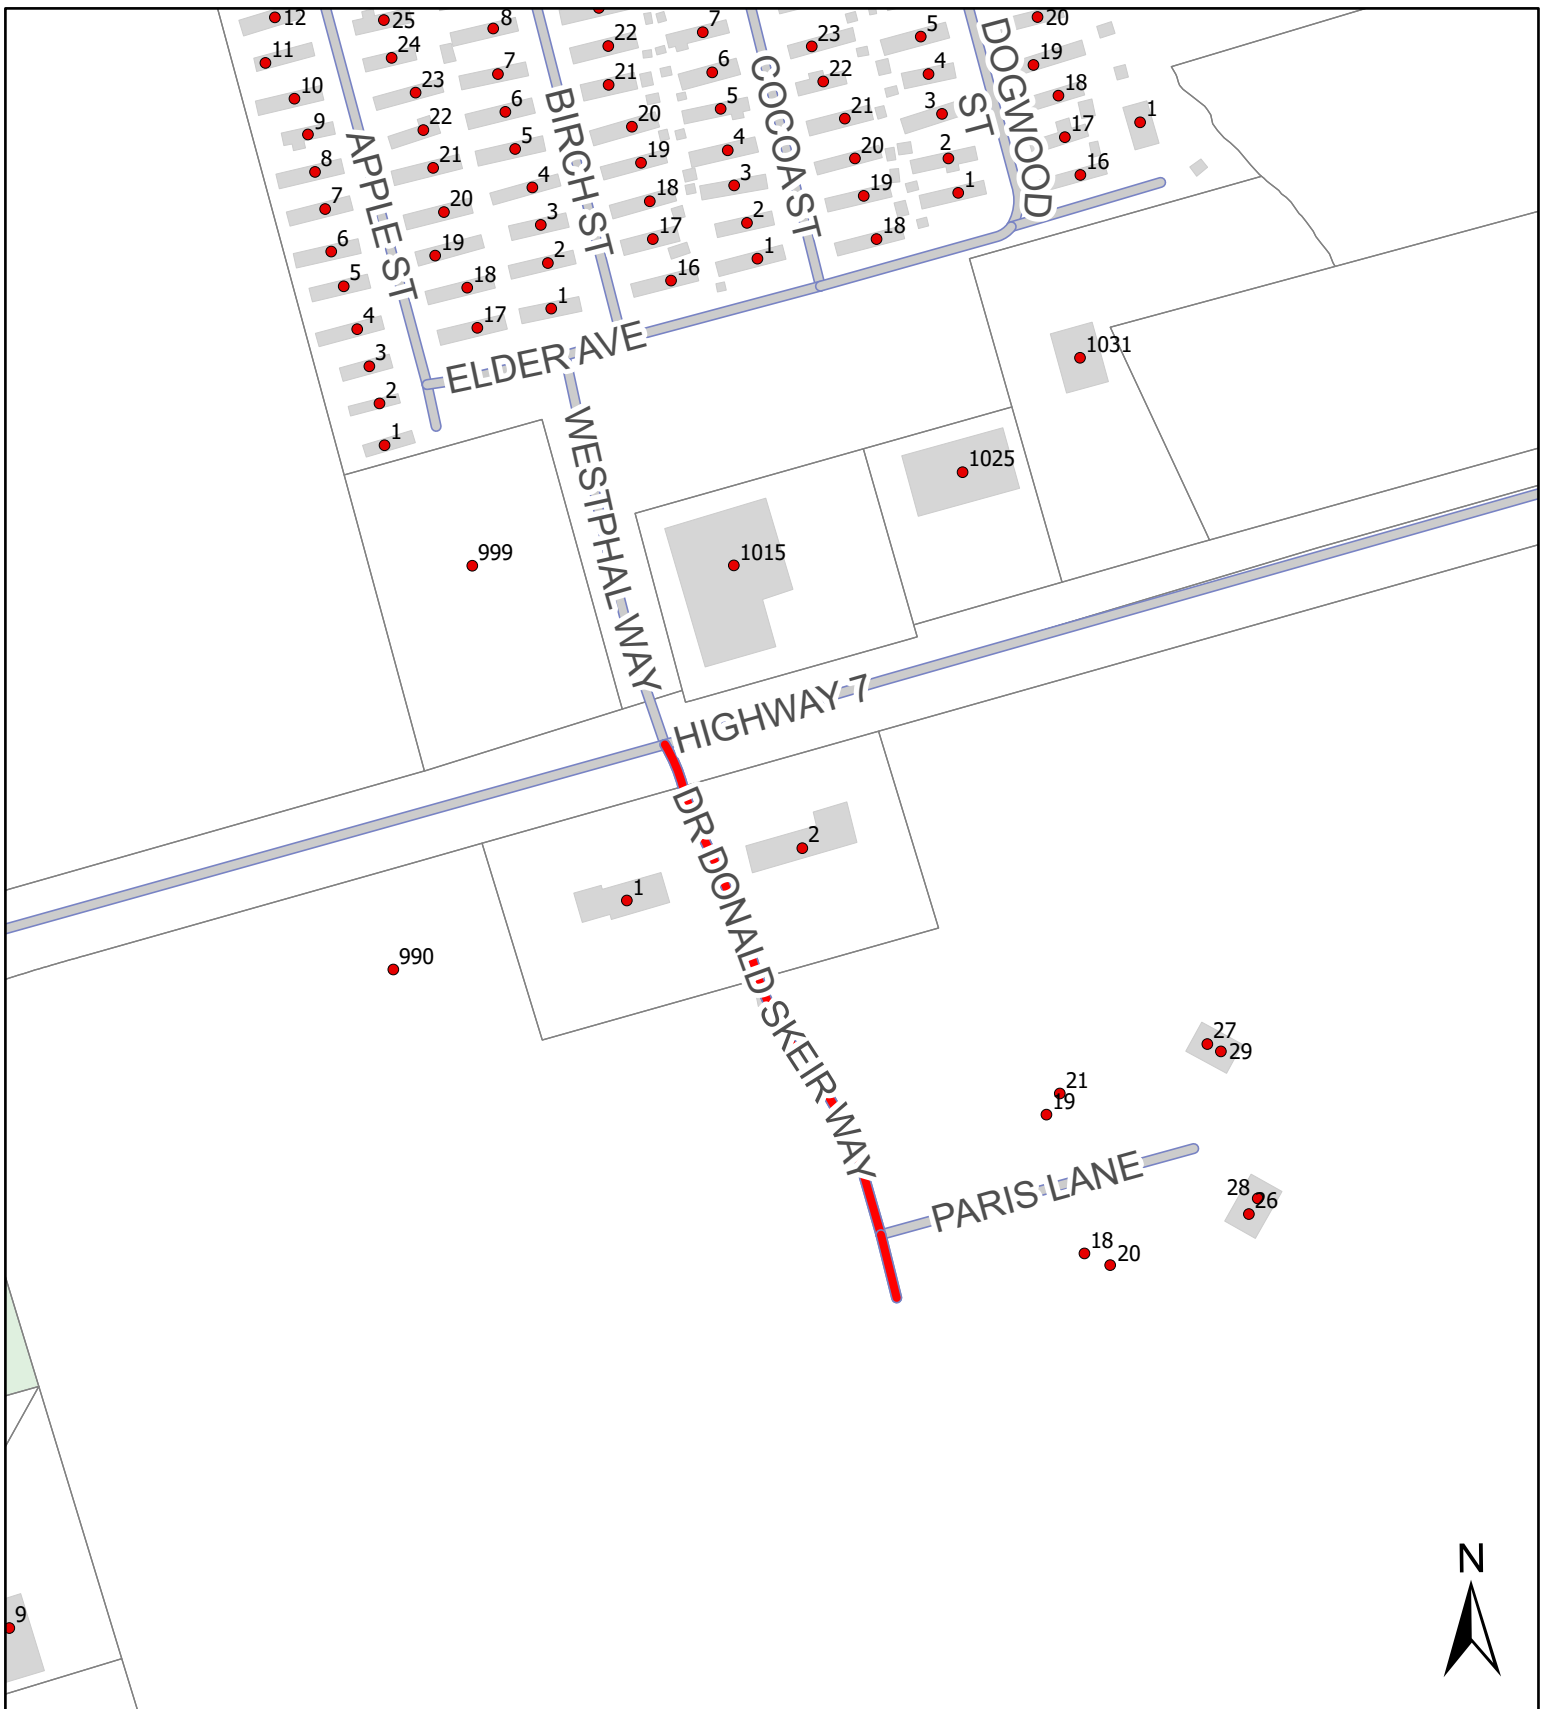

0 40 80 160
 **Meters**

Report CA137
 March 7, 2024

The accuracy of any representation on this plan is not guaranteed.

Map 16: Dashmesh Ave, Elmsdale

HALIFAX

 New Private Lane

Report CA137
April 18, 2024

The accuracy of any representation on this plan is not guaranteed.