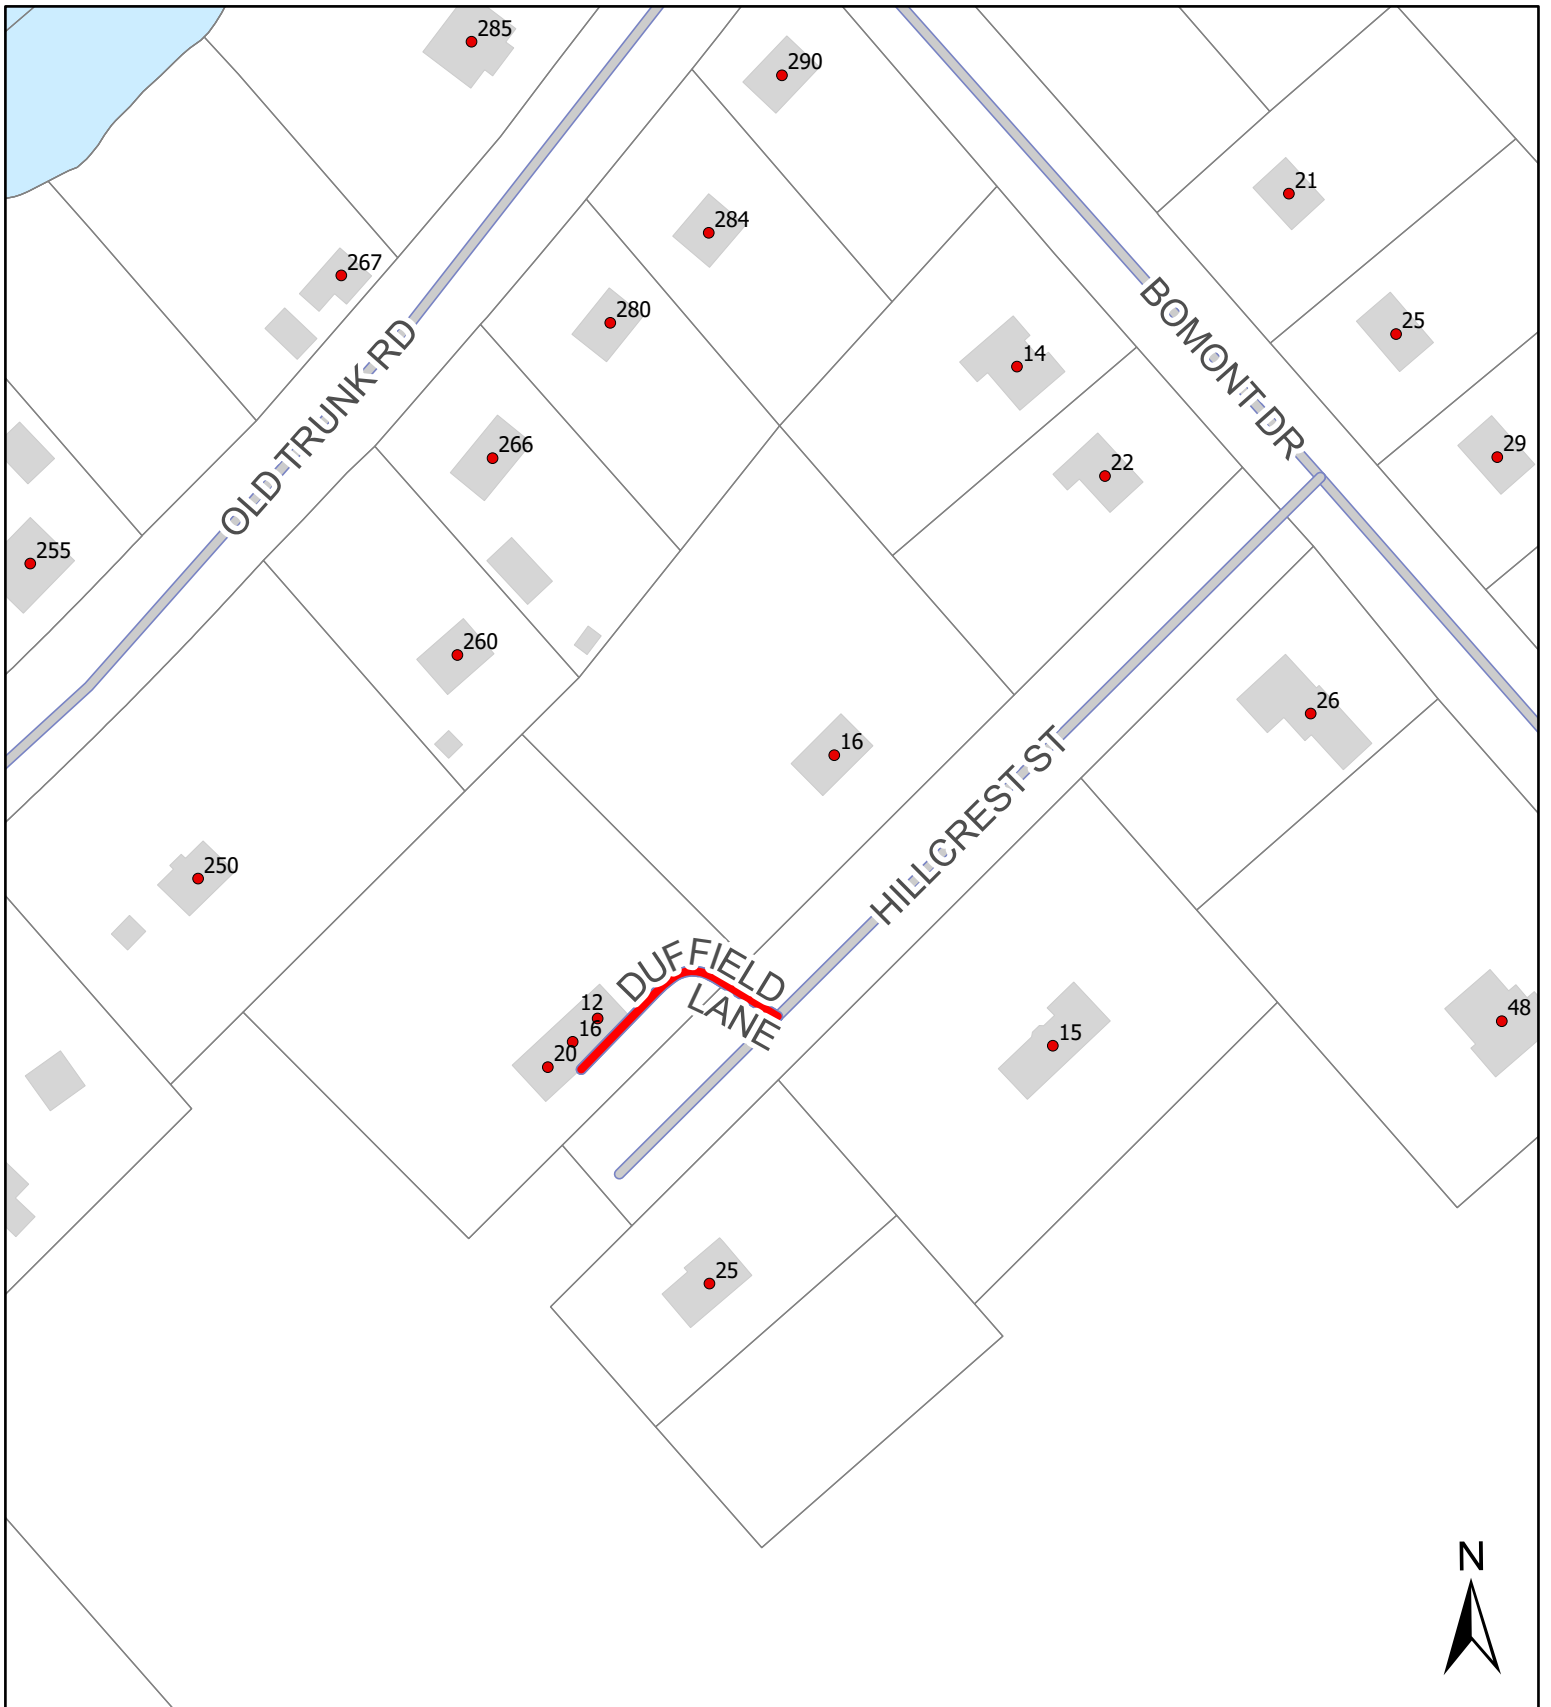

Map 18: Duffield Lane, Elmsdale

HALIFAX

New Private Lane

Report CA137
March 7, 2024

The accuracy of any representation on this plan is not guaranteed.