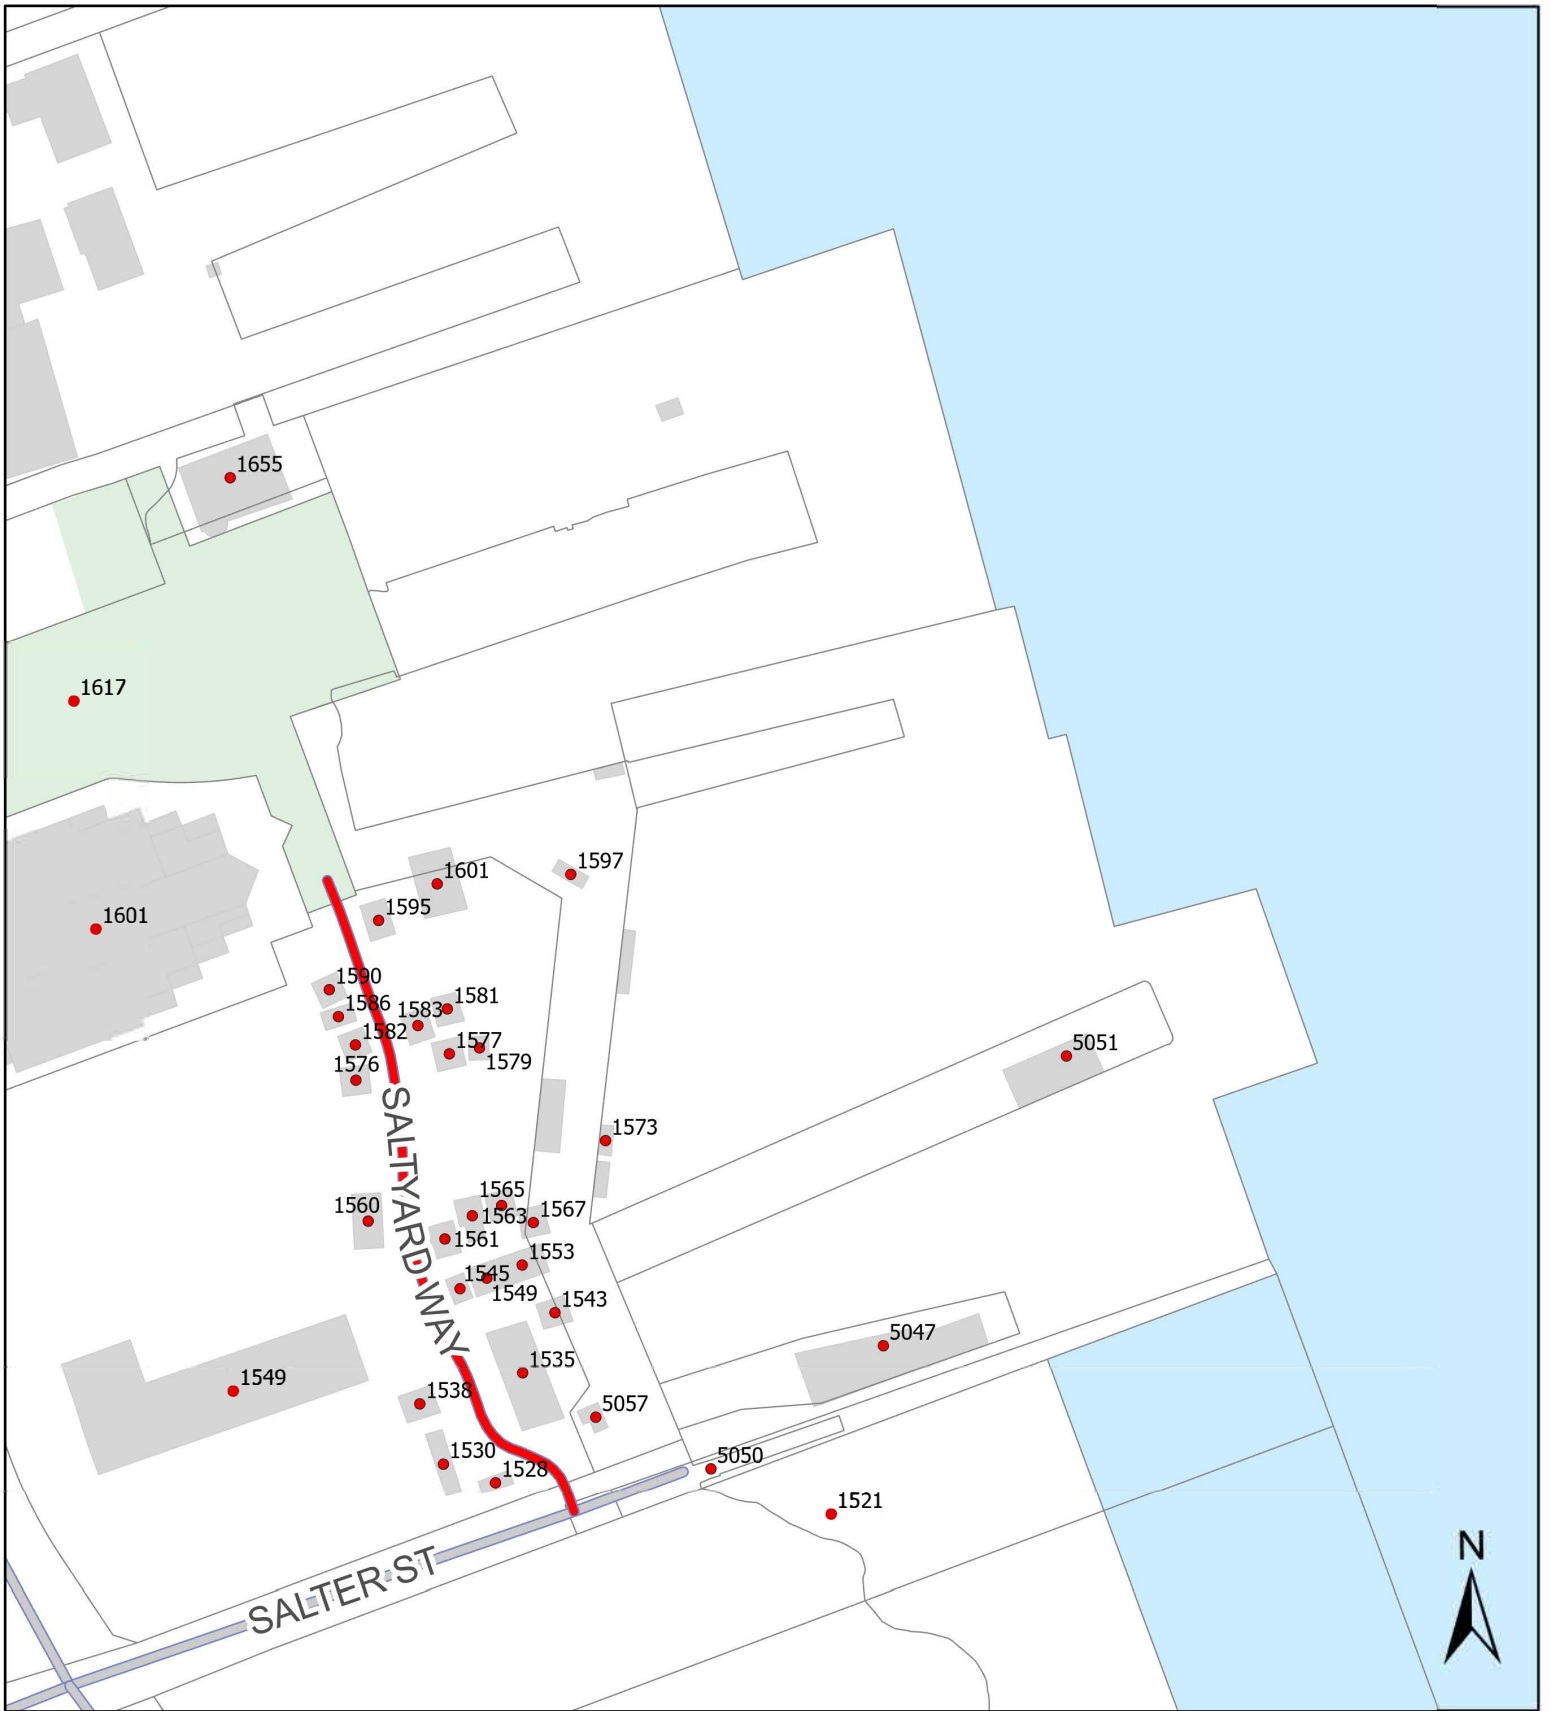

Map 44: Saltyard Way, Halifax

HALIFAX

New Private Lane

Report CA137
March 7, 2024

The accuracy of any representation on this plan is not guaranteed.