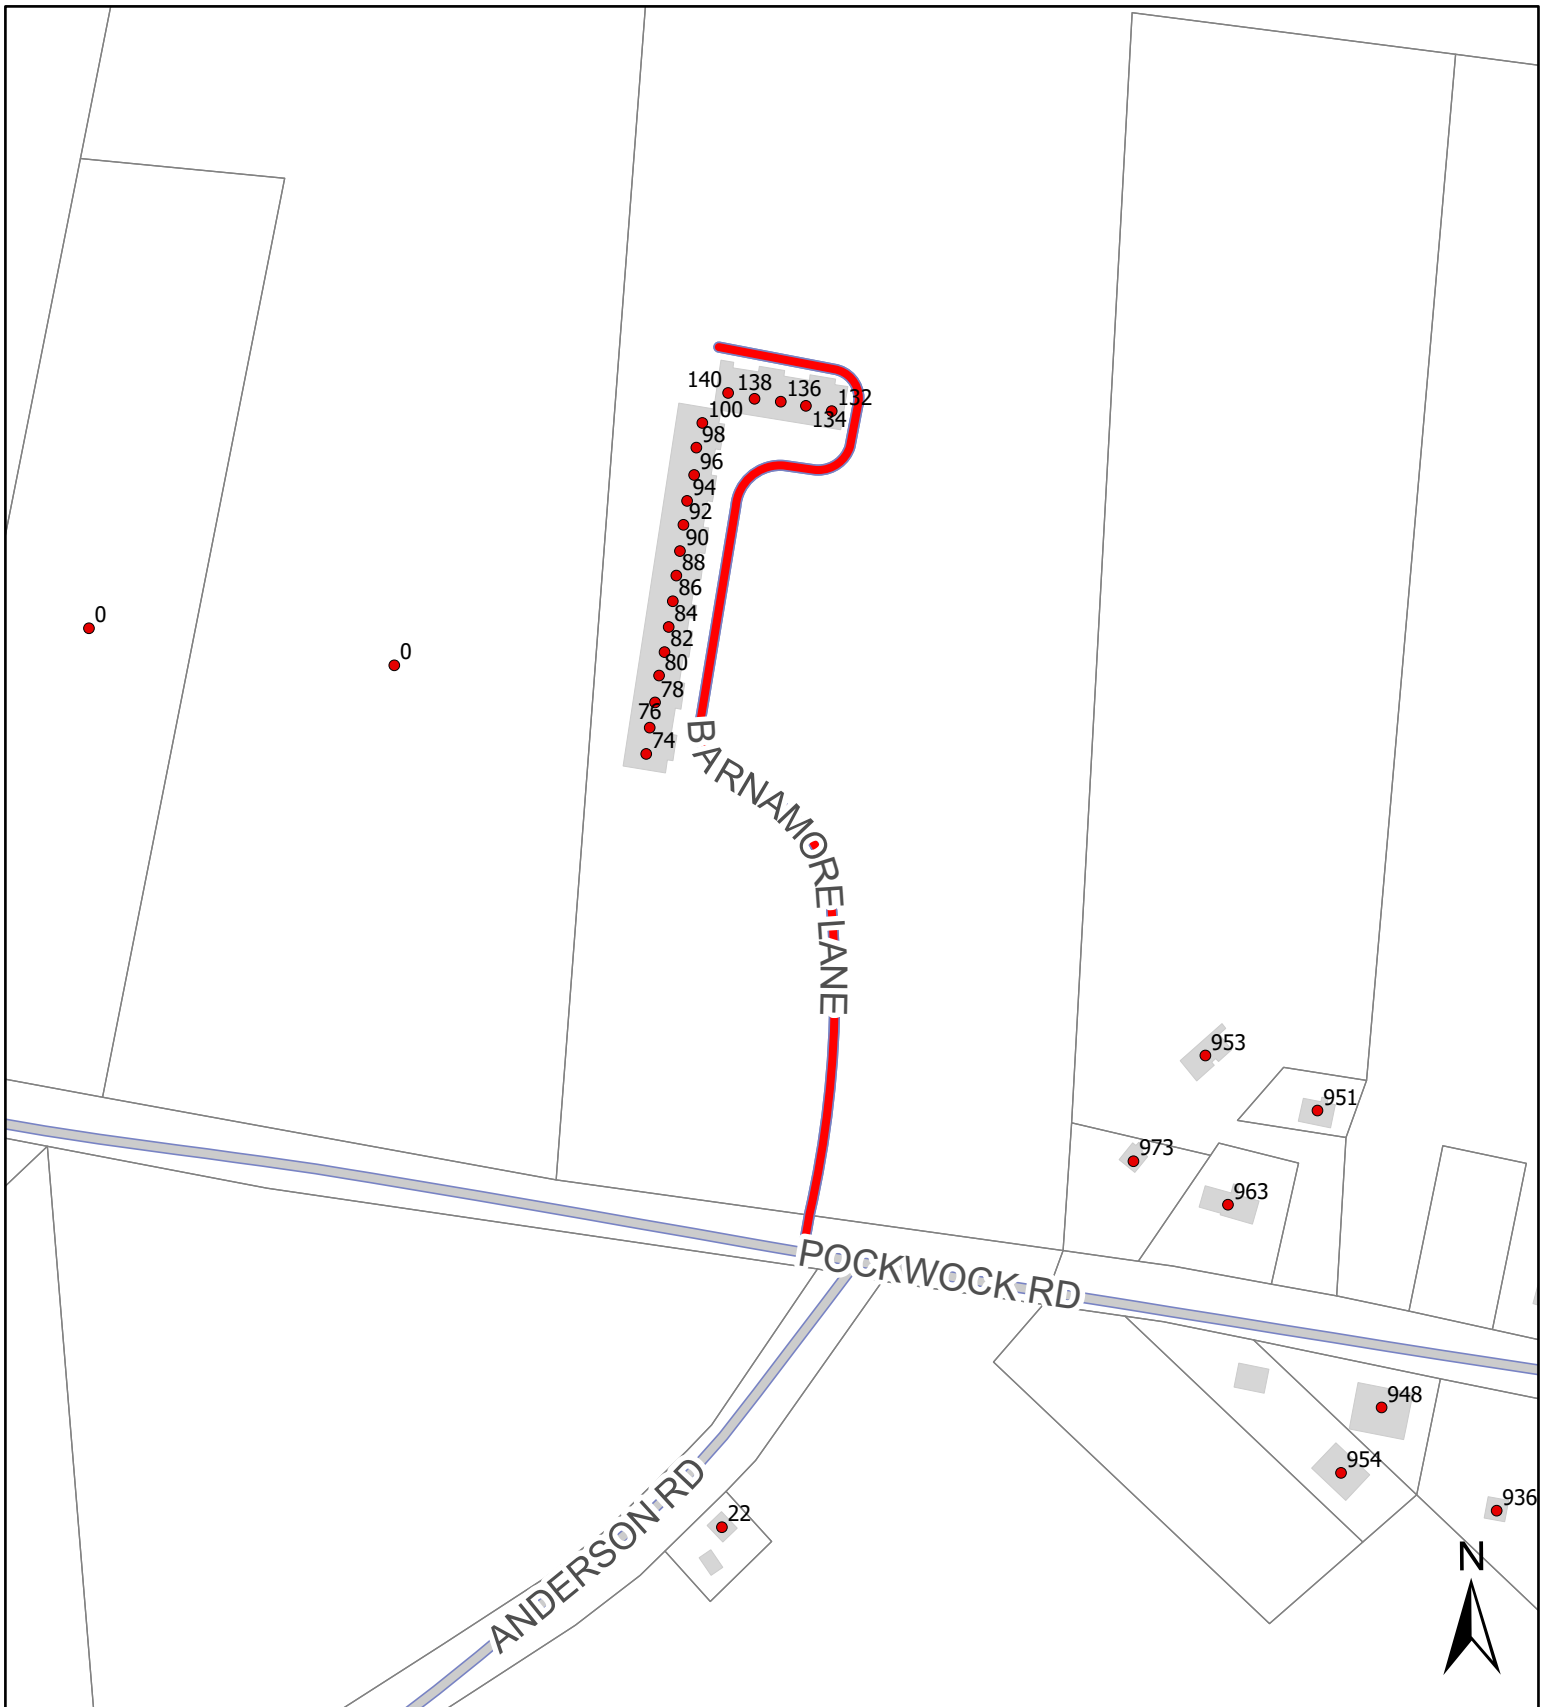

Map 4: Barnamore Lane, Upper Hammonds Plains

HALIFAX

New Private Lane

Report CA137
March 7, 2024

The accuracy of any representation on this plan is not guaranteed.