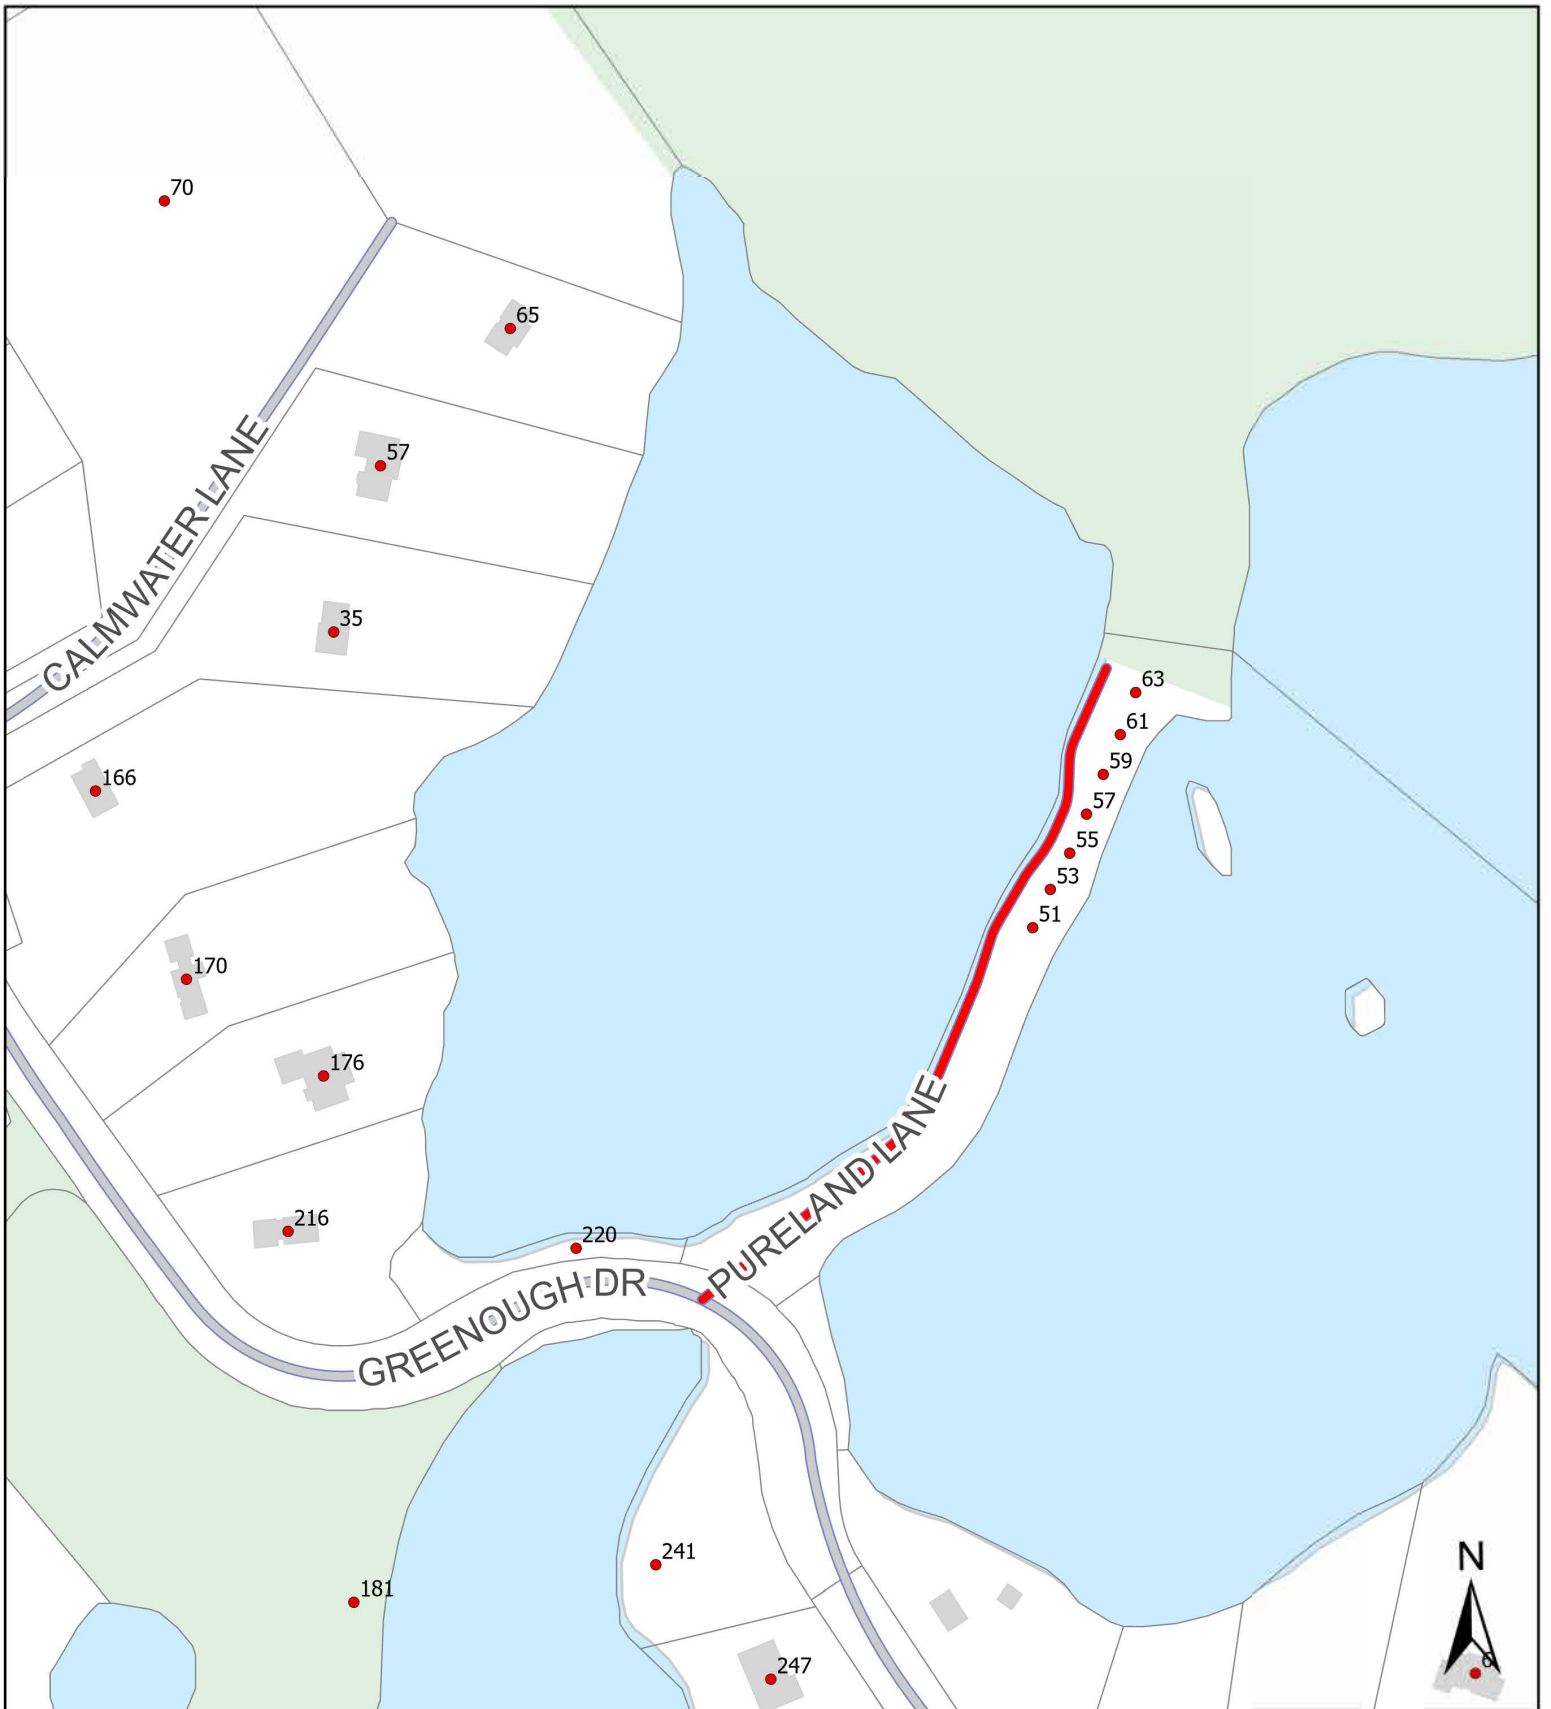

Map 40: Pureland Lane, West Porters Lake

HALIFAX

New Private Lane

Report CA137
March 7, 2024

The accuracy of any representation on this plan is not guaranteed.