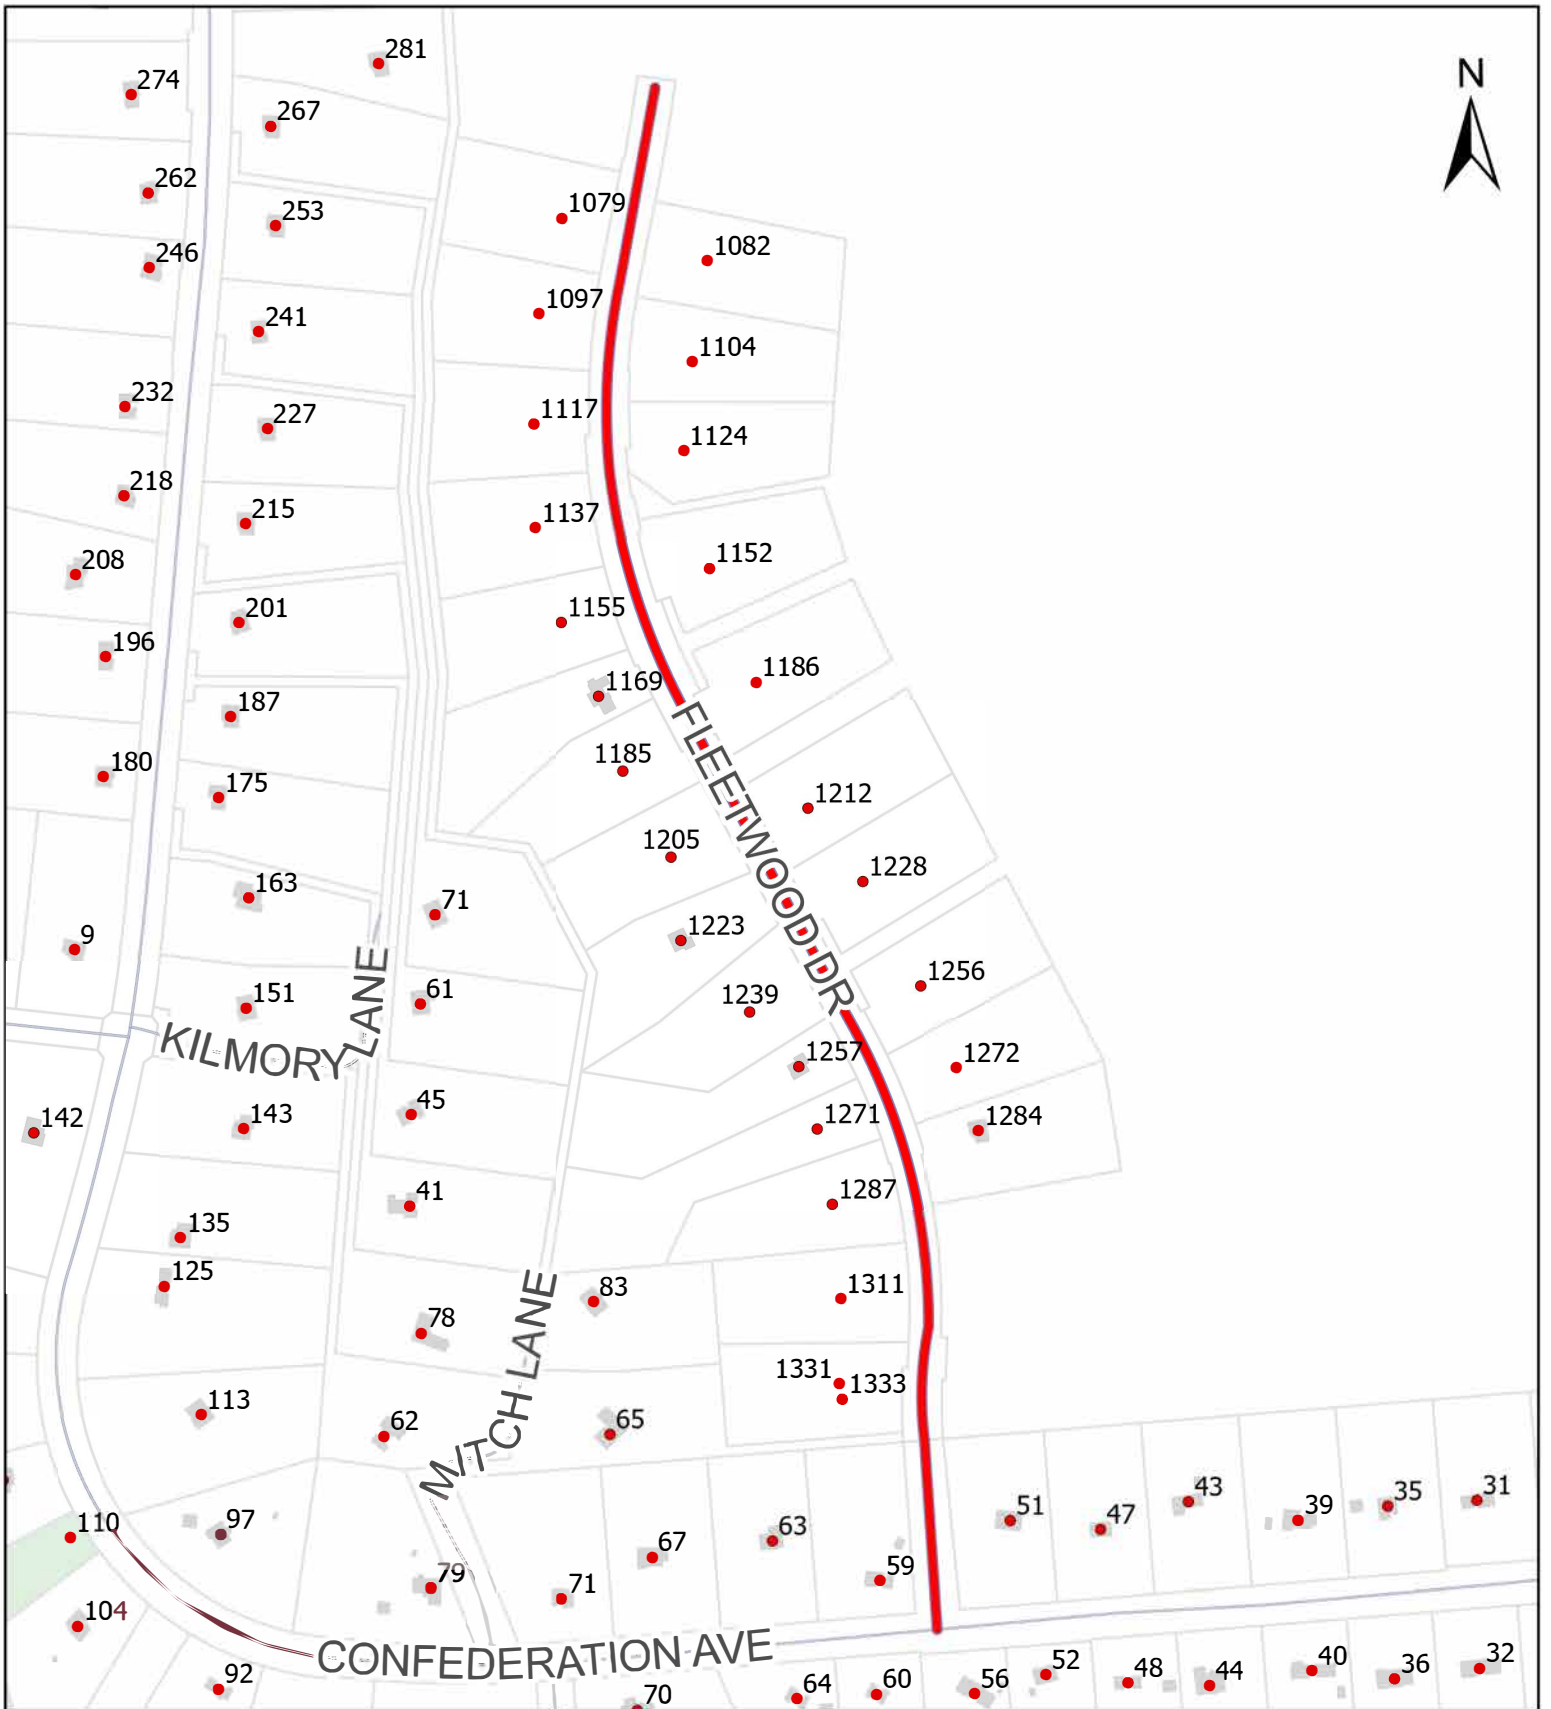

Map 63: Fleetwood Dr, Fall River

HALIFAX

— New Street

Report CA137
April 18, 2024

The accuracy of any representation on this plan is not guaranteed.