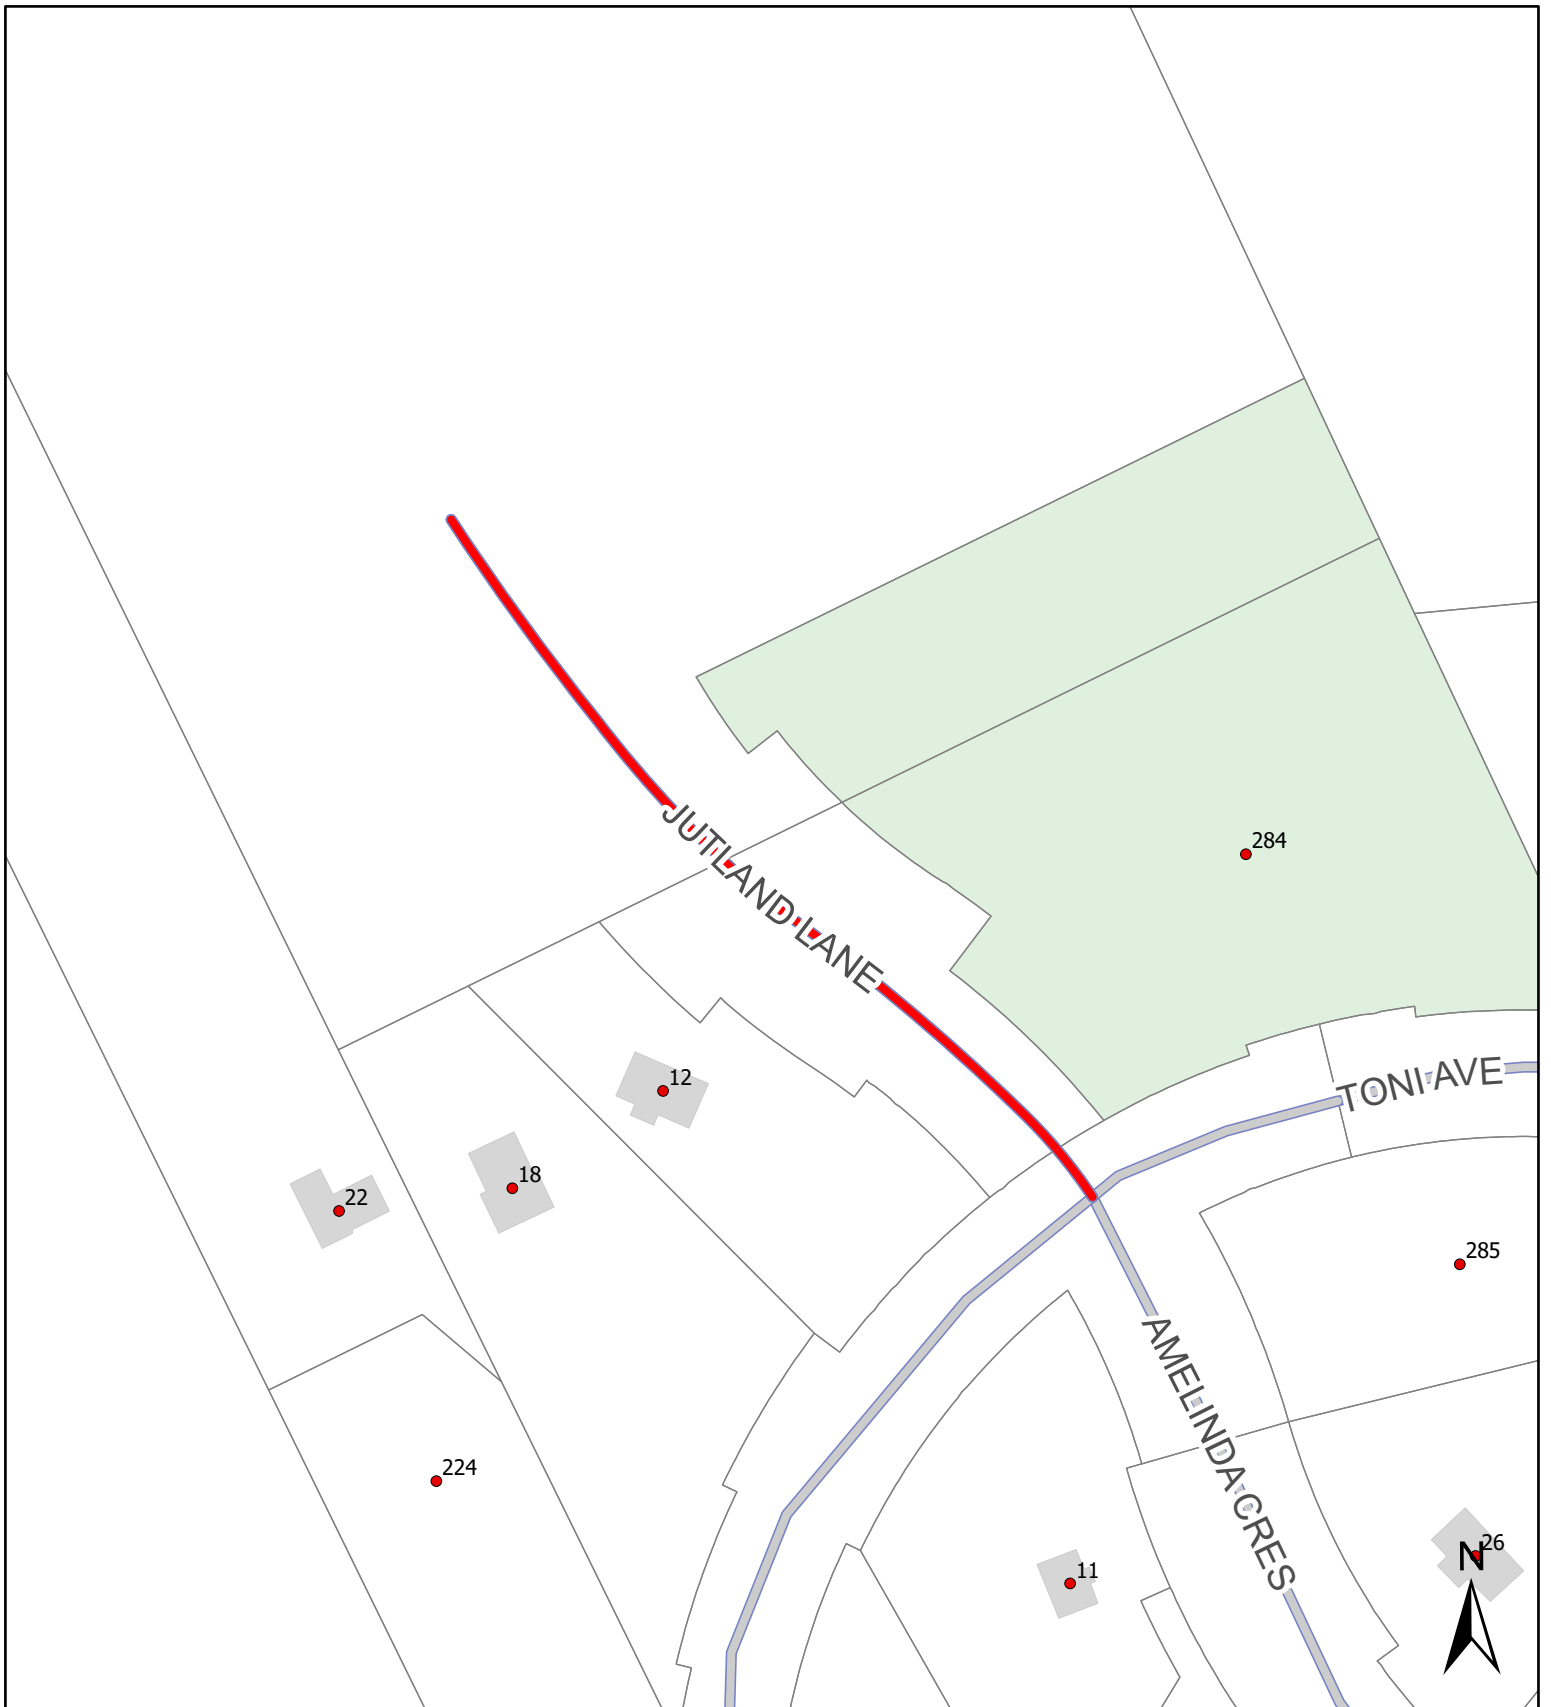

Map 26: Jutland Lane, Boutilliers Point

HALIFAX

 New Private Lane

Report CA137
March 7, 2024

The accuracy of any representation on this plan is not guaranteed.

Map 28: Linwood Lane, Middle Sackville

HALIFAX