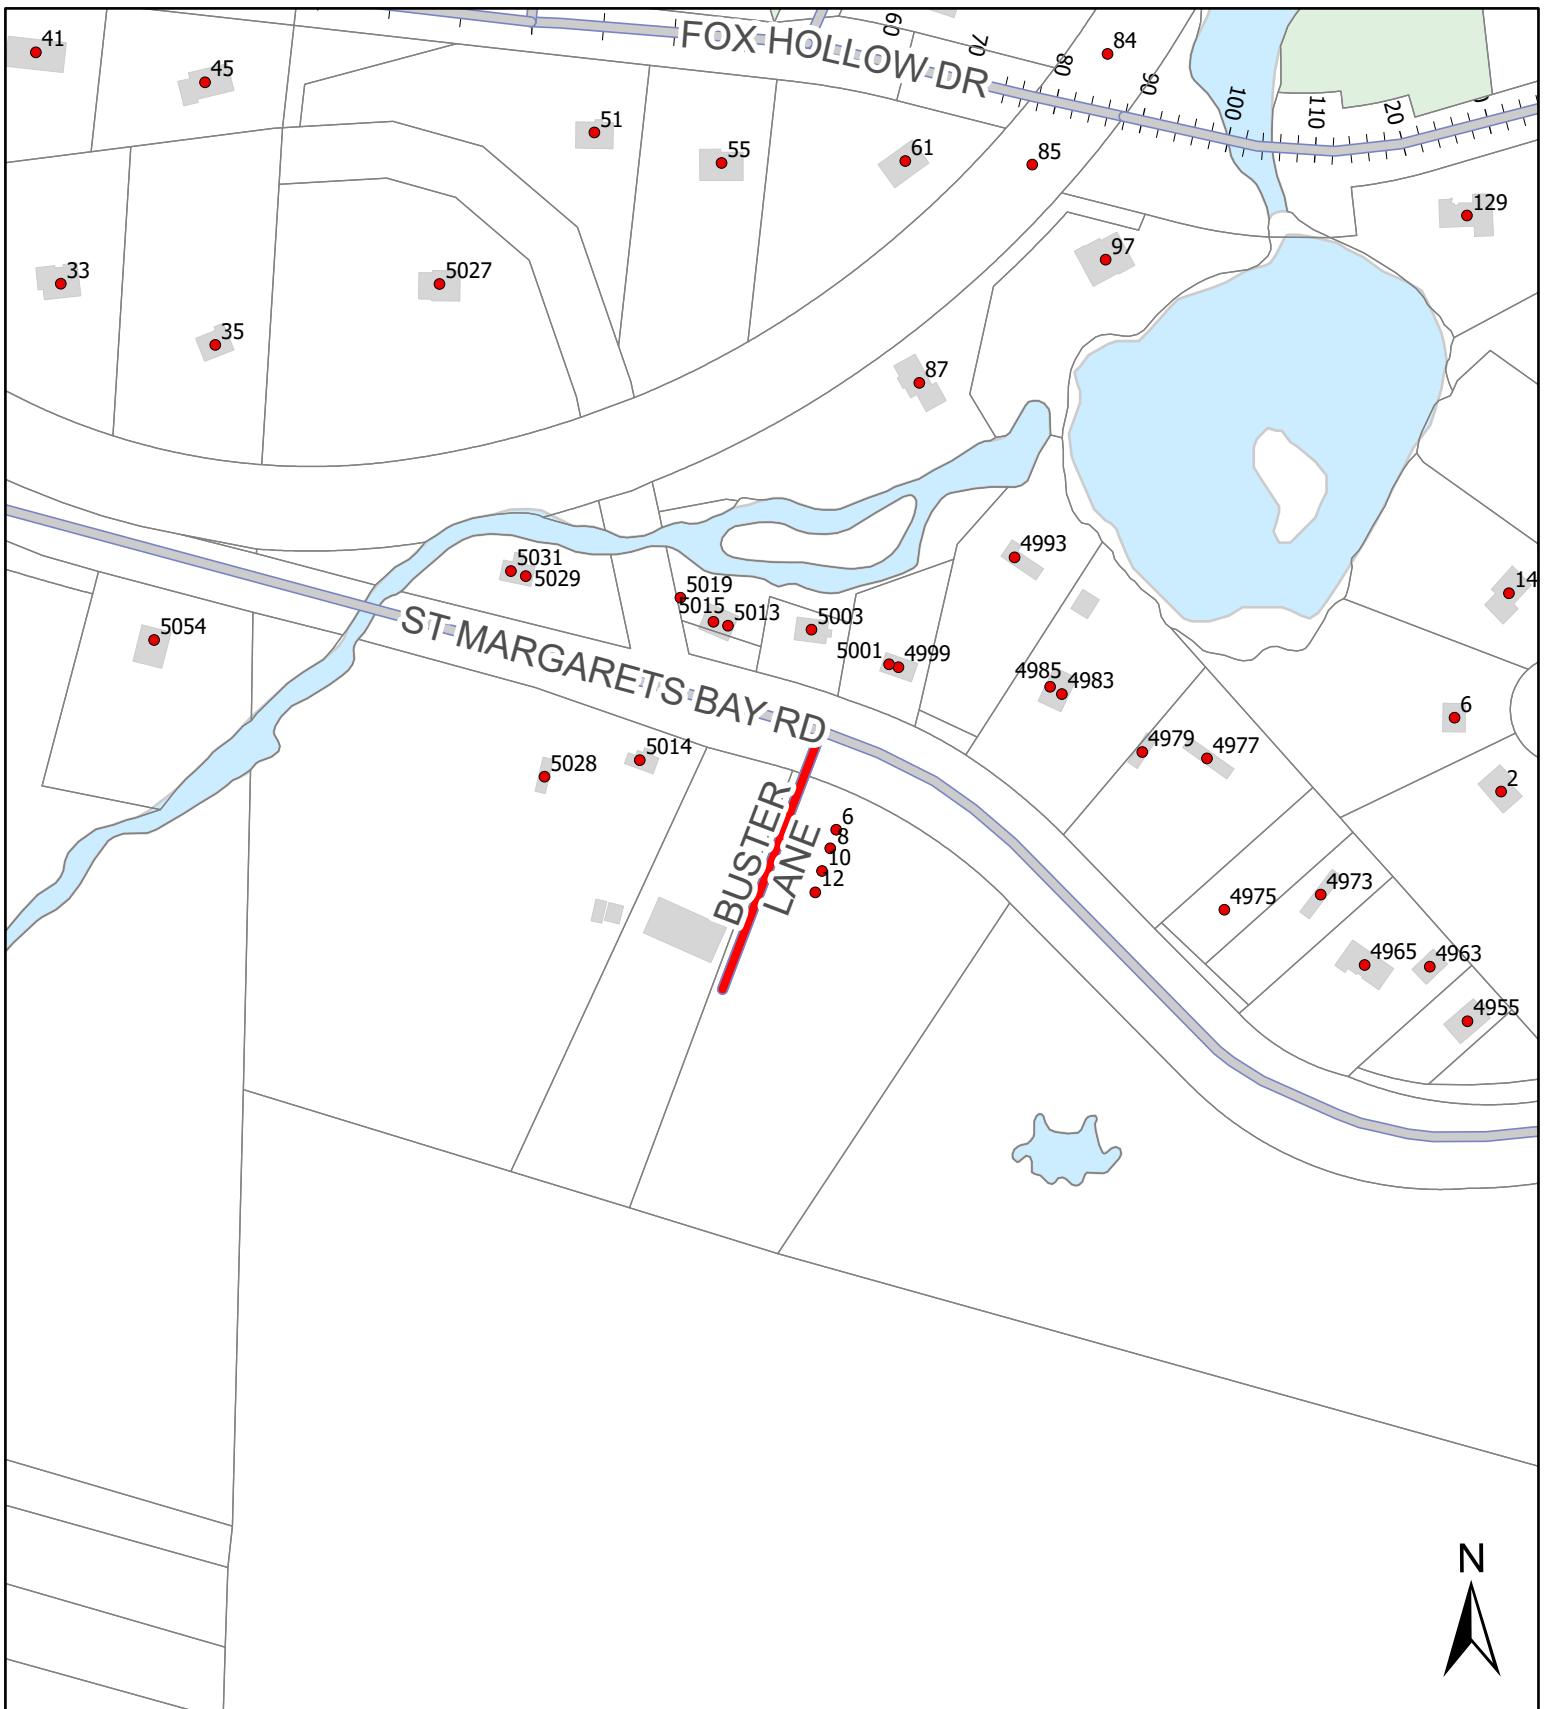

 New Private Lane

Report CA137
April 18, 2024

The accuracy of any representation on this plan is not guaranteed.

Map 7 - Bumblebee Lane, Hubley

HALIFAX

 New Private Lane

Report CA137
April 18, 2024

The accuracy of any representation on this plan is not guaranteed.