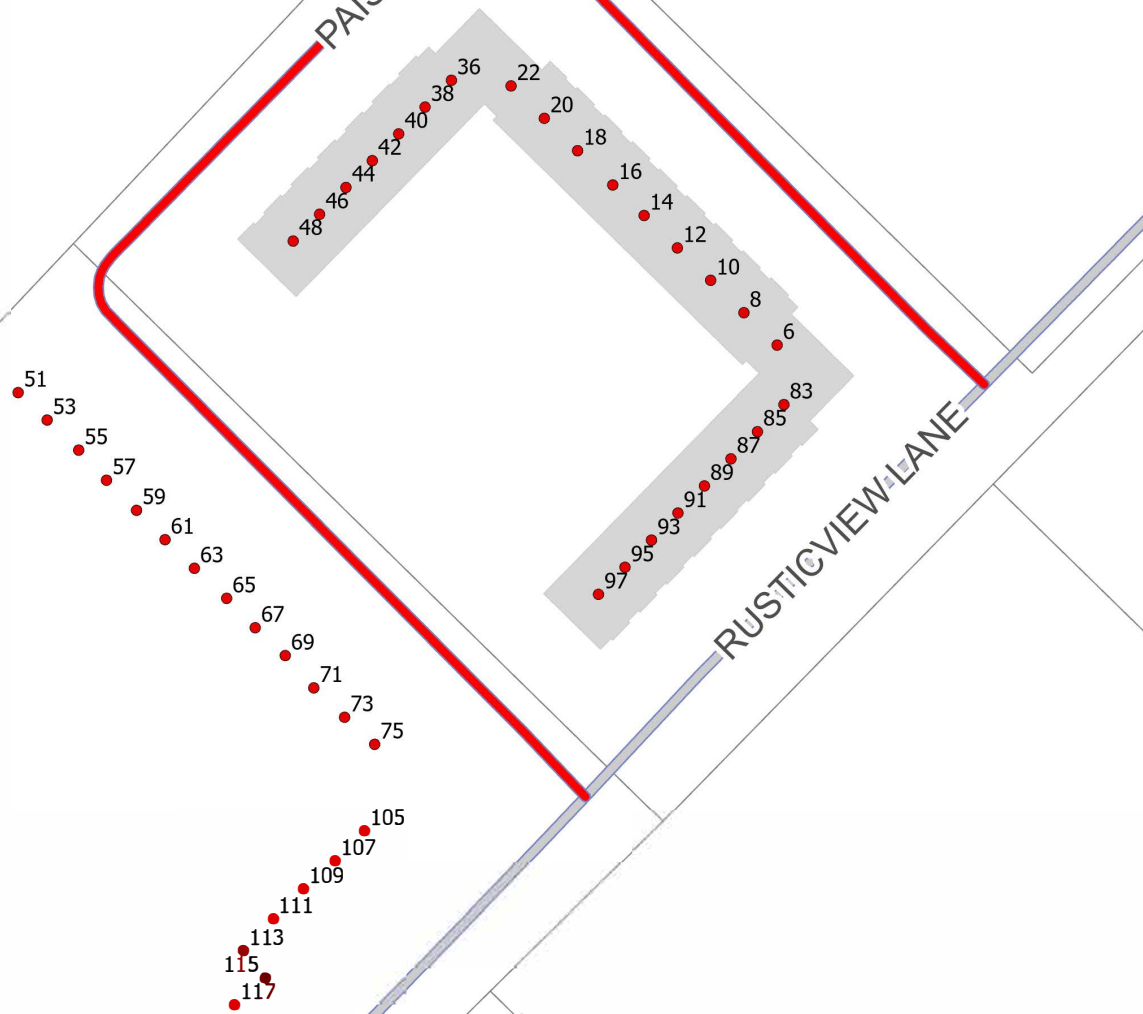

562

PAISLEY CRES

RUSTICVIEW LANE

Map 35: Paisley Cres, Upper Hammonds Plains

New Private Lane

Report CA137
March 7, 2024

The accuracy of any representation on this plan is not guaranteed.