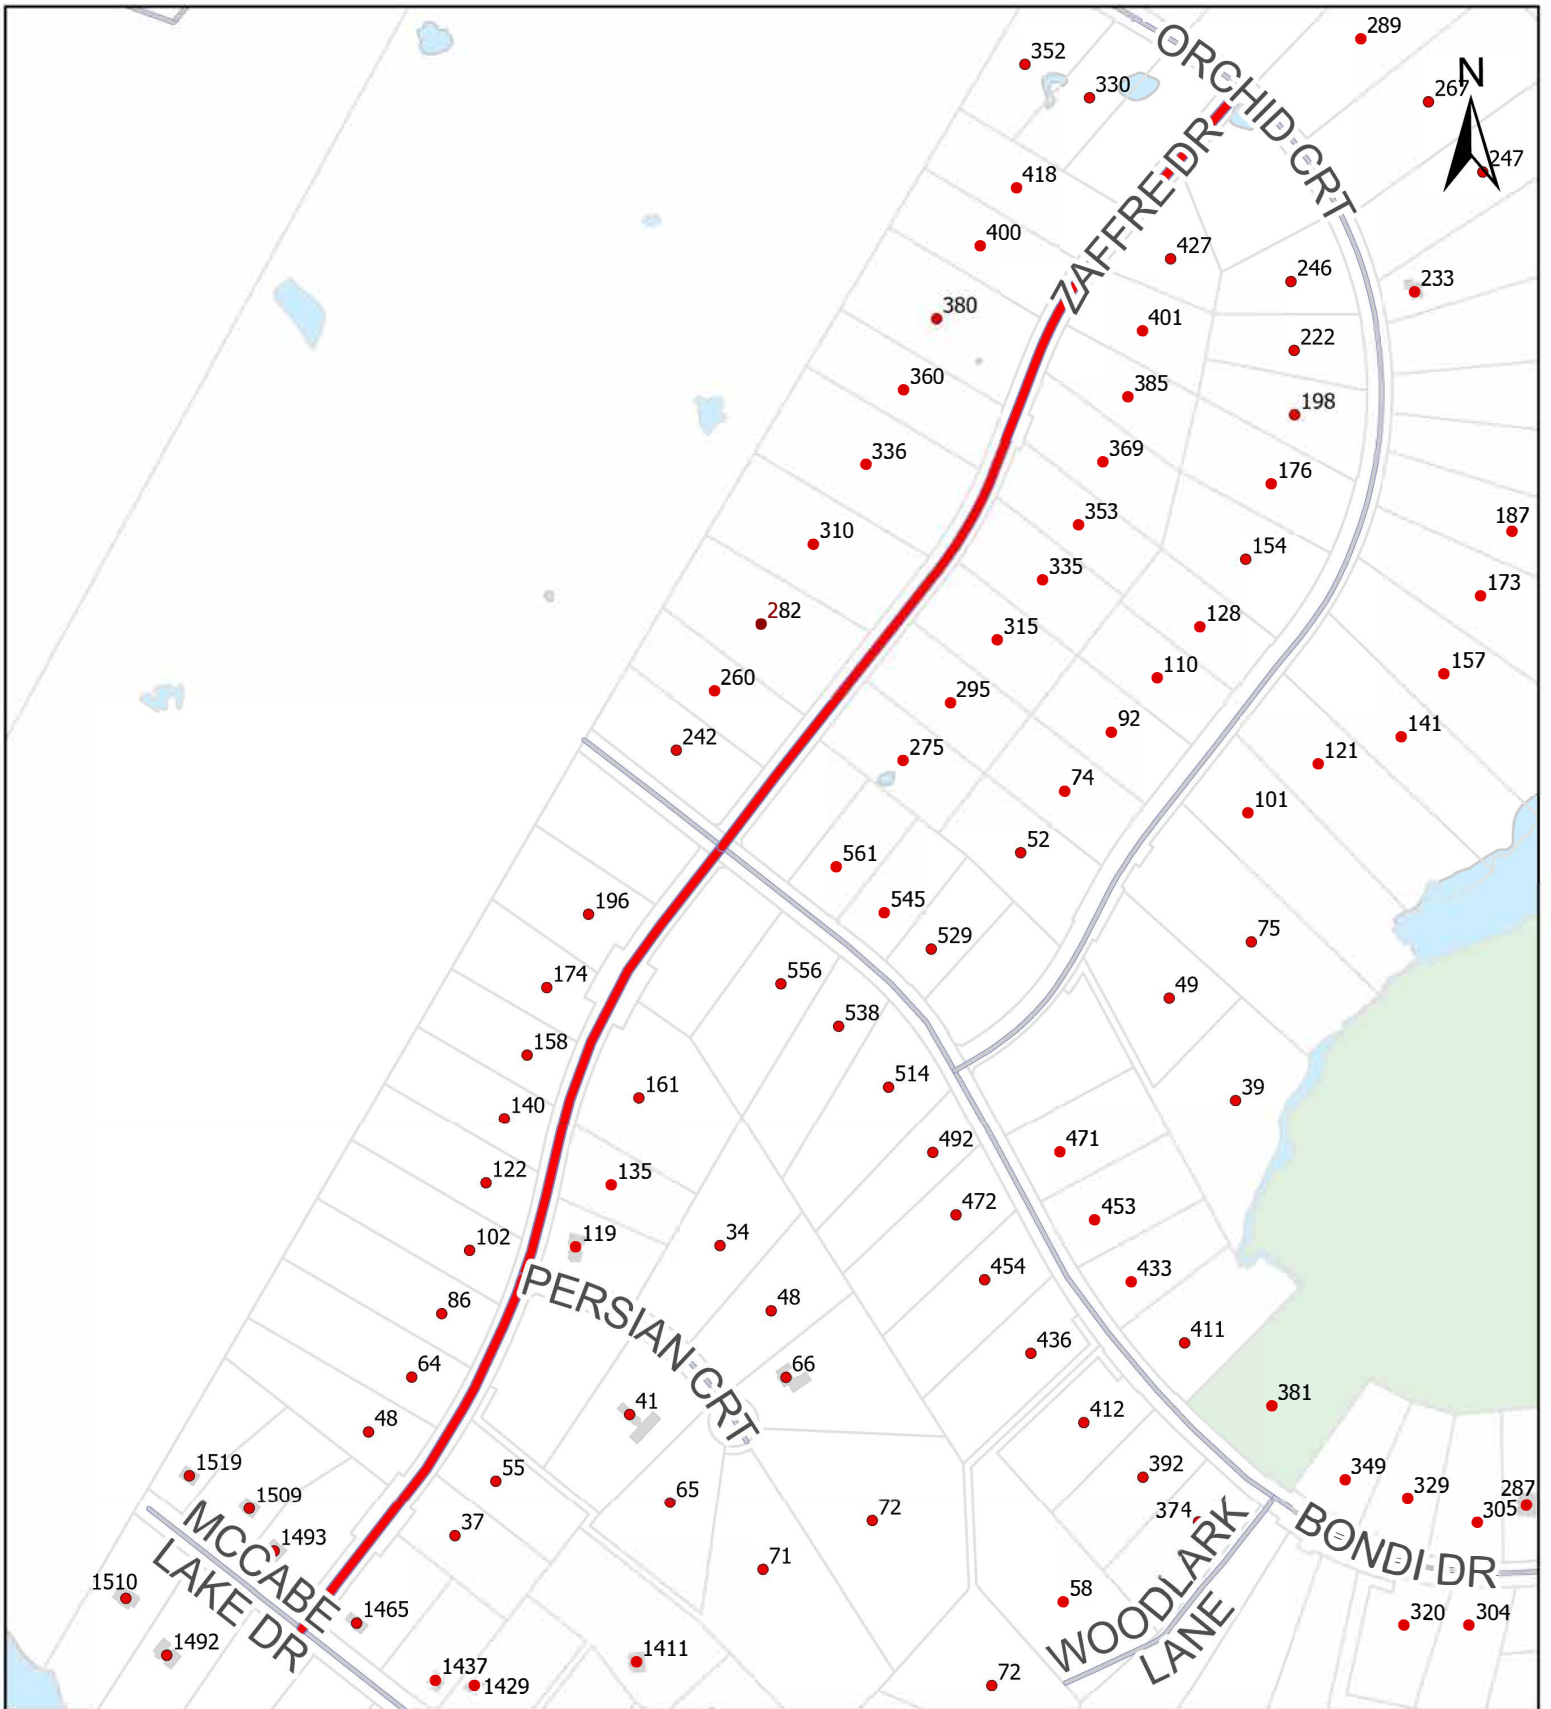

Map 76: Warner Dr, Halifax

HALIFAX

 New Street

Report CA137
April 18, 2024

The accuracy of any representation on this plan is not guaranteed.

Map 77: Zaffre Dr, Middle Sackville

HALIFAX

 New Street