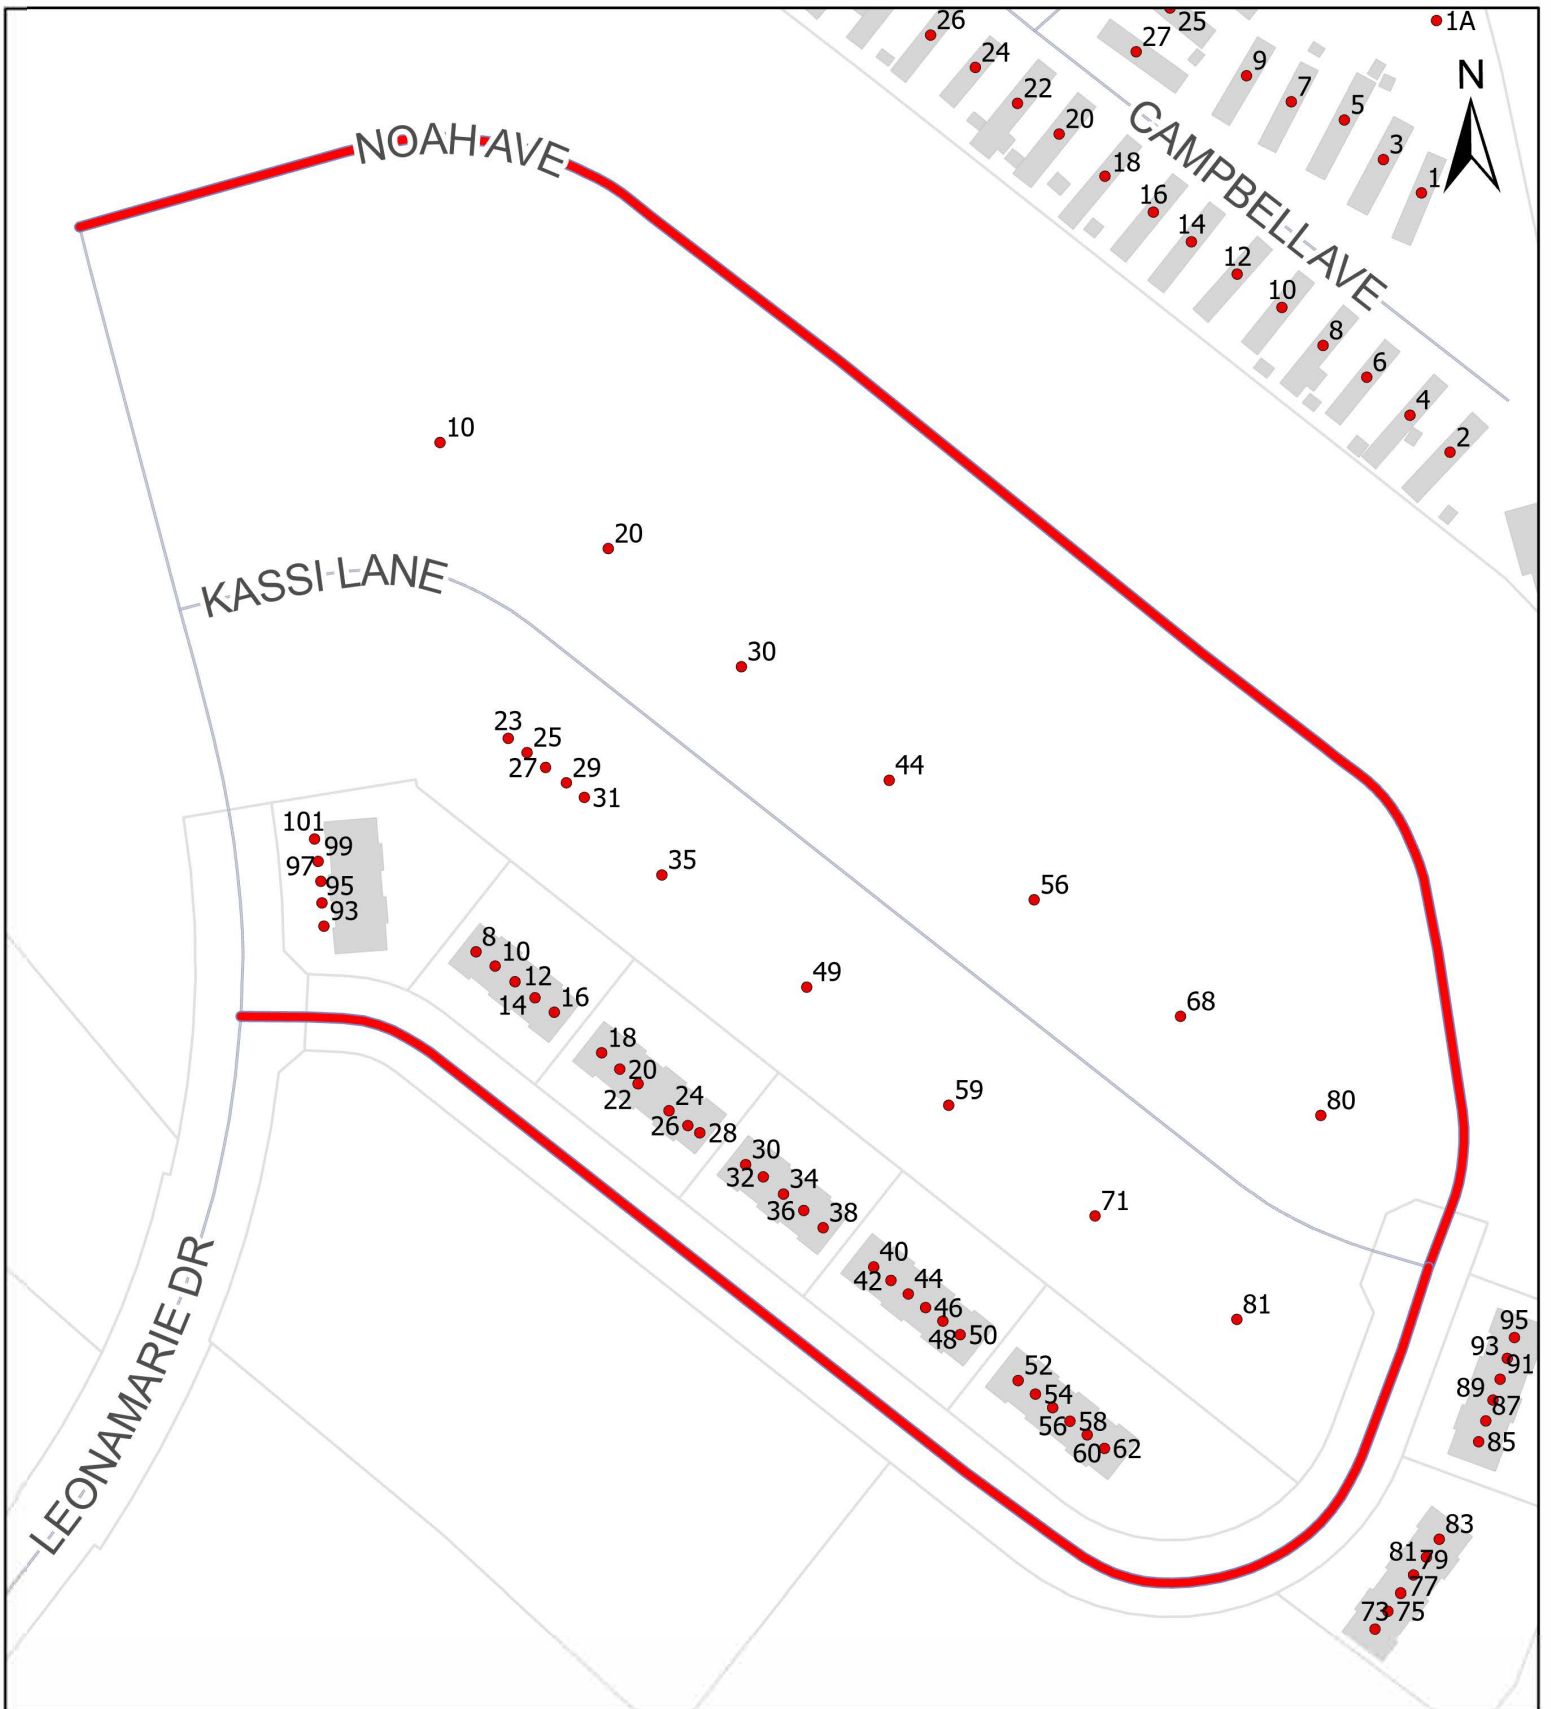

Map 67: Leonamarie Dr, Dartmouth

HALIFAX

 New Street

0 20 40 80
 Meters

Report CA137
 April 18, 2024

The accuracy of any representation on this plan is not guaranteed.

Map 68: Noah Ave, Dartmouth

HALIFAX