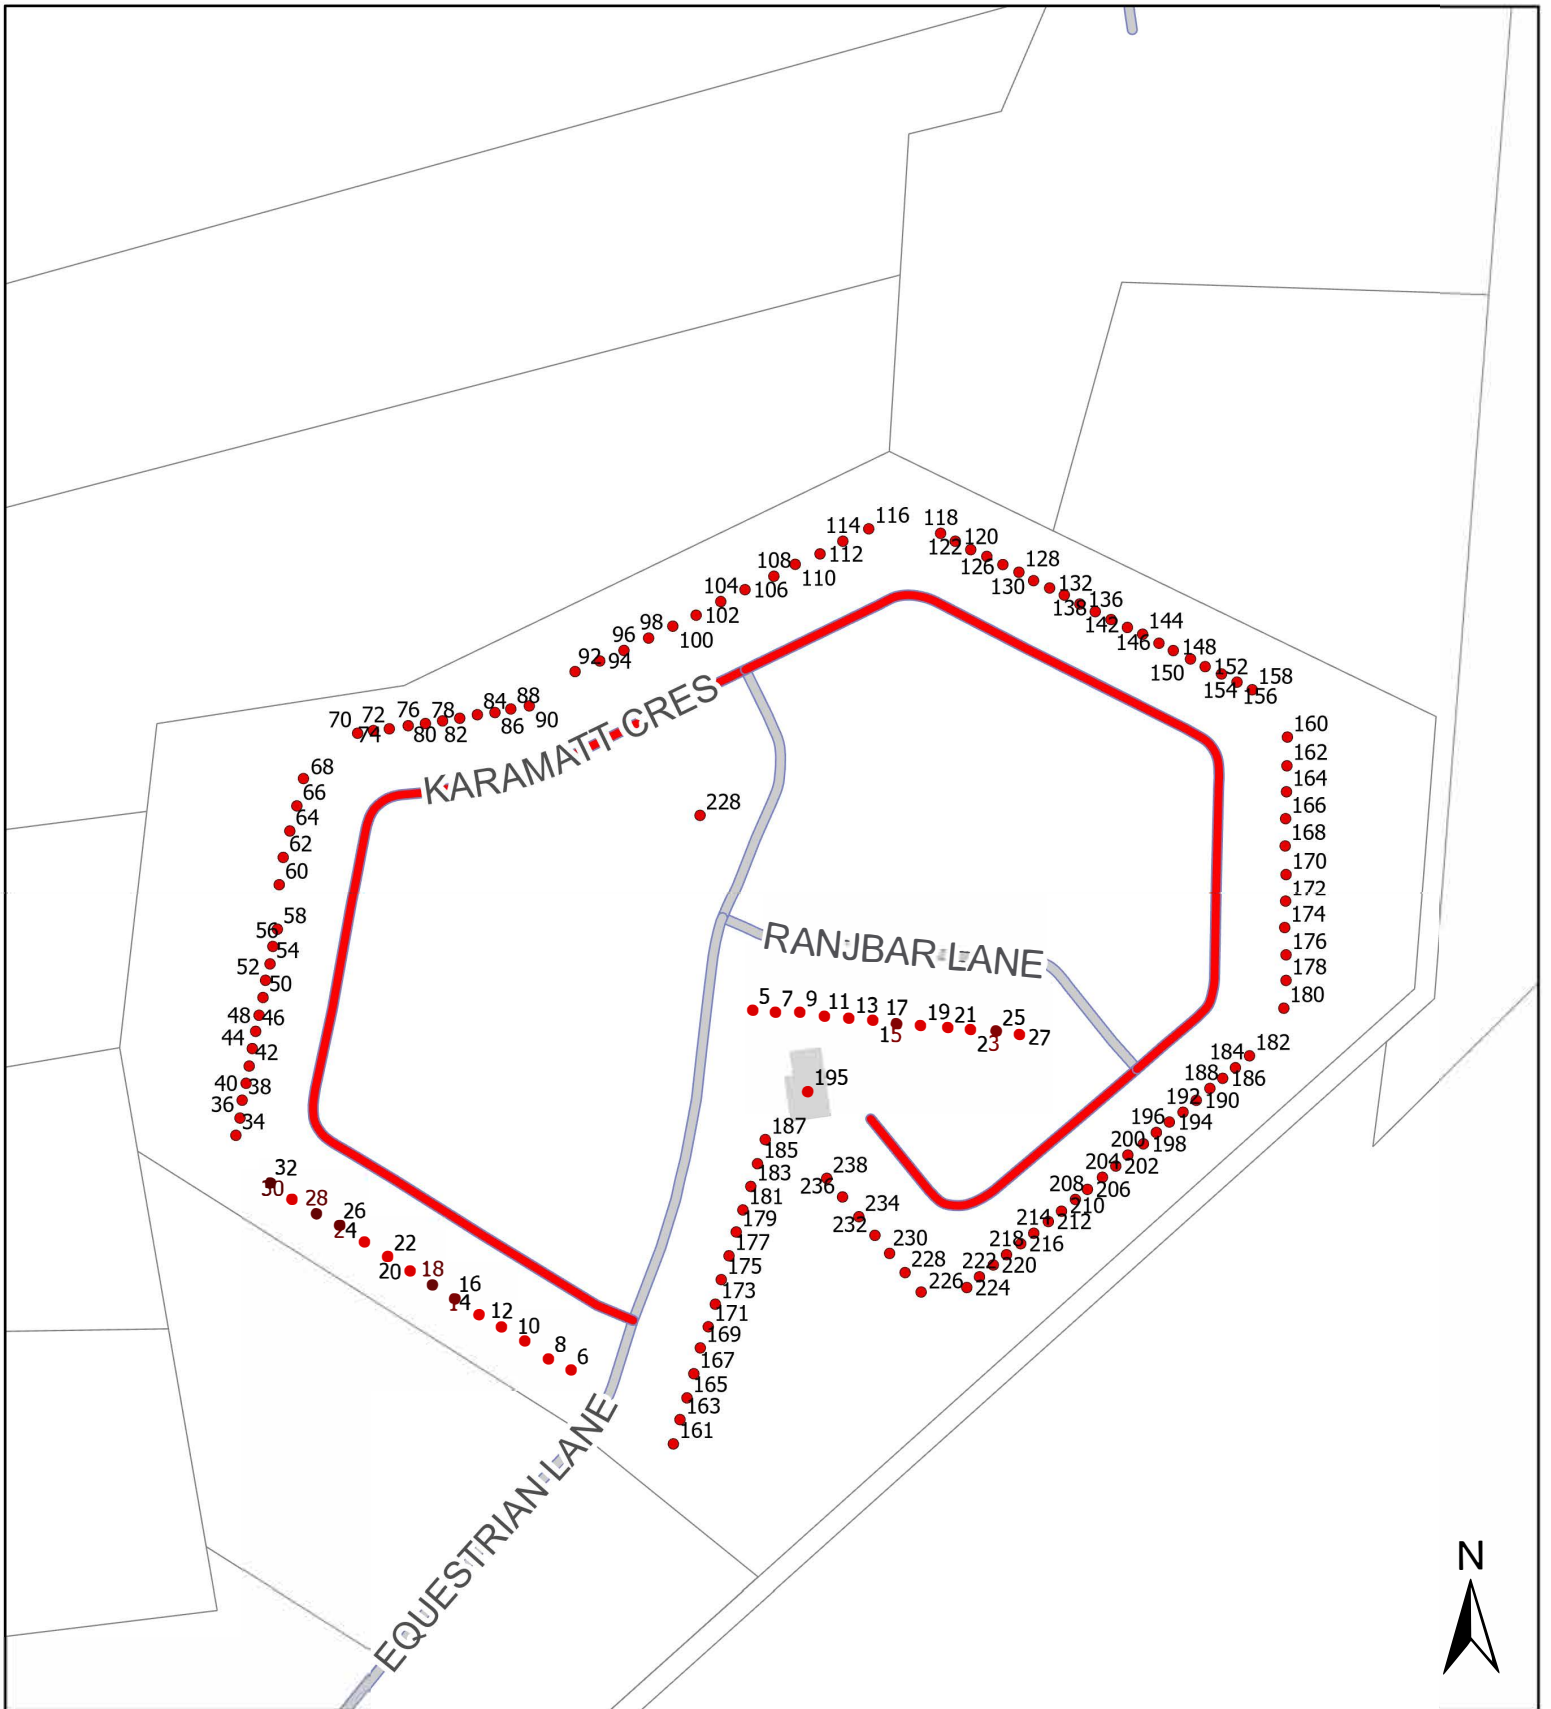

Map 26: Jutland Lane, Boutilliers Point

HALIFAX

 New Private Lane

Report CA137
March 7, 2024

The accuracy of any representation on this plan is not guaranteed.

Map 28: Linwood Lane, Middle Sackville

HALIFAX