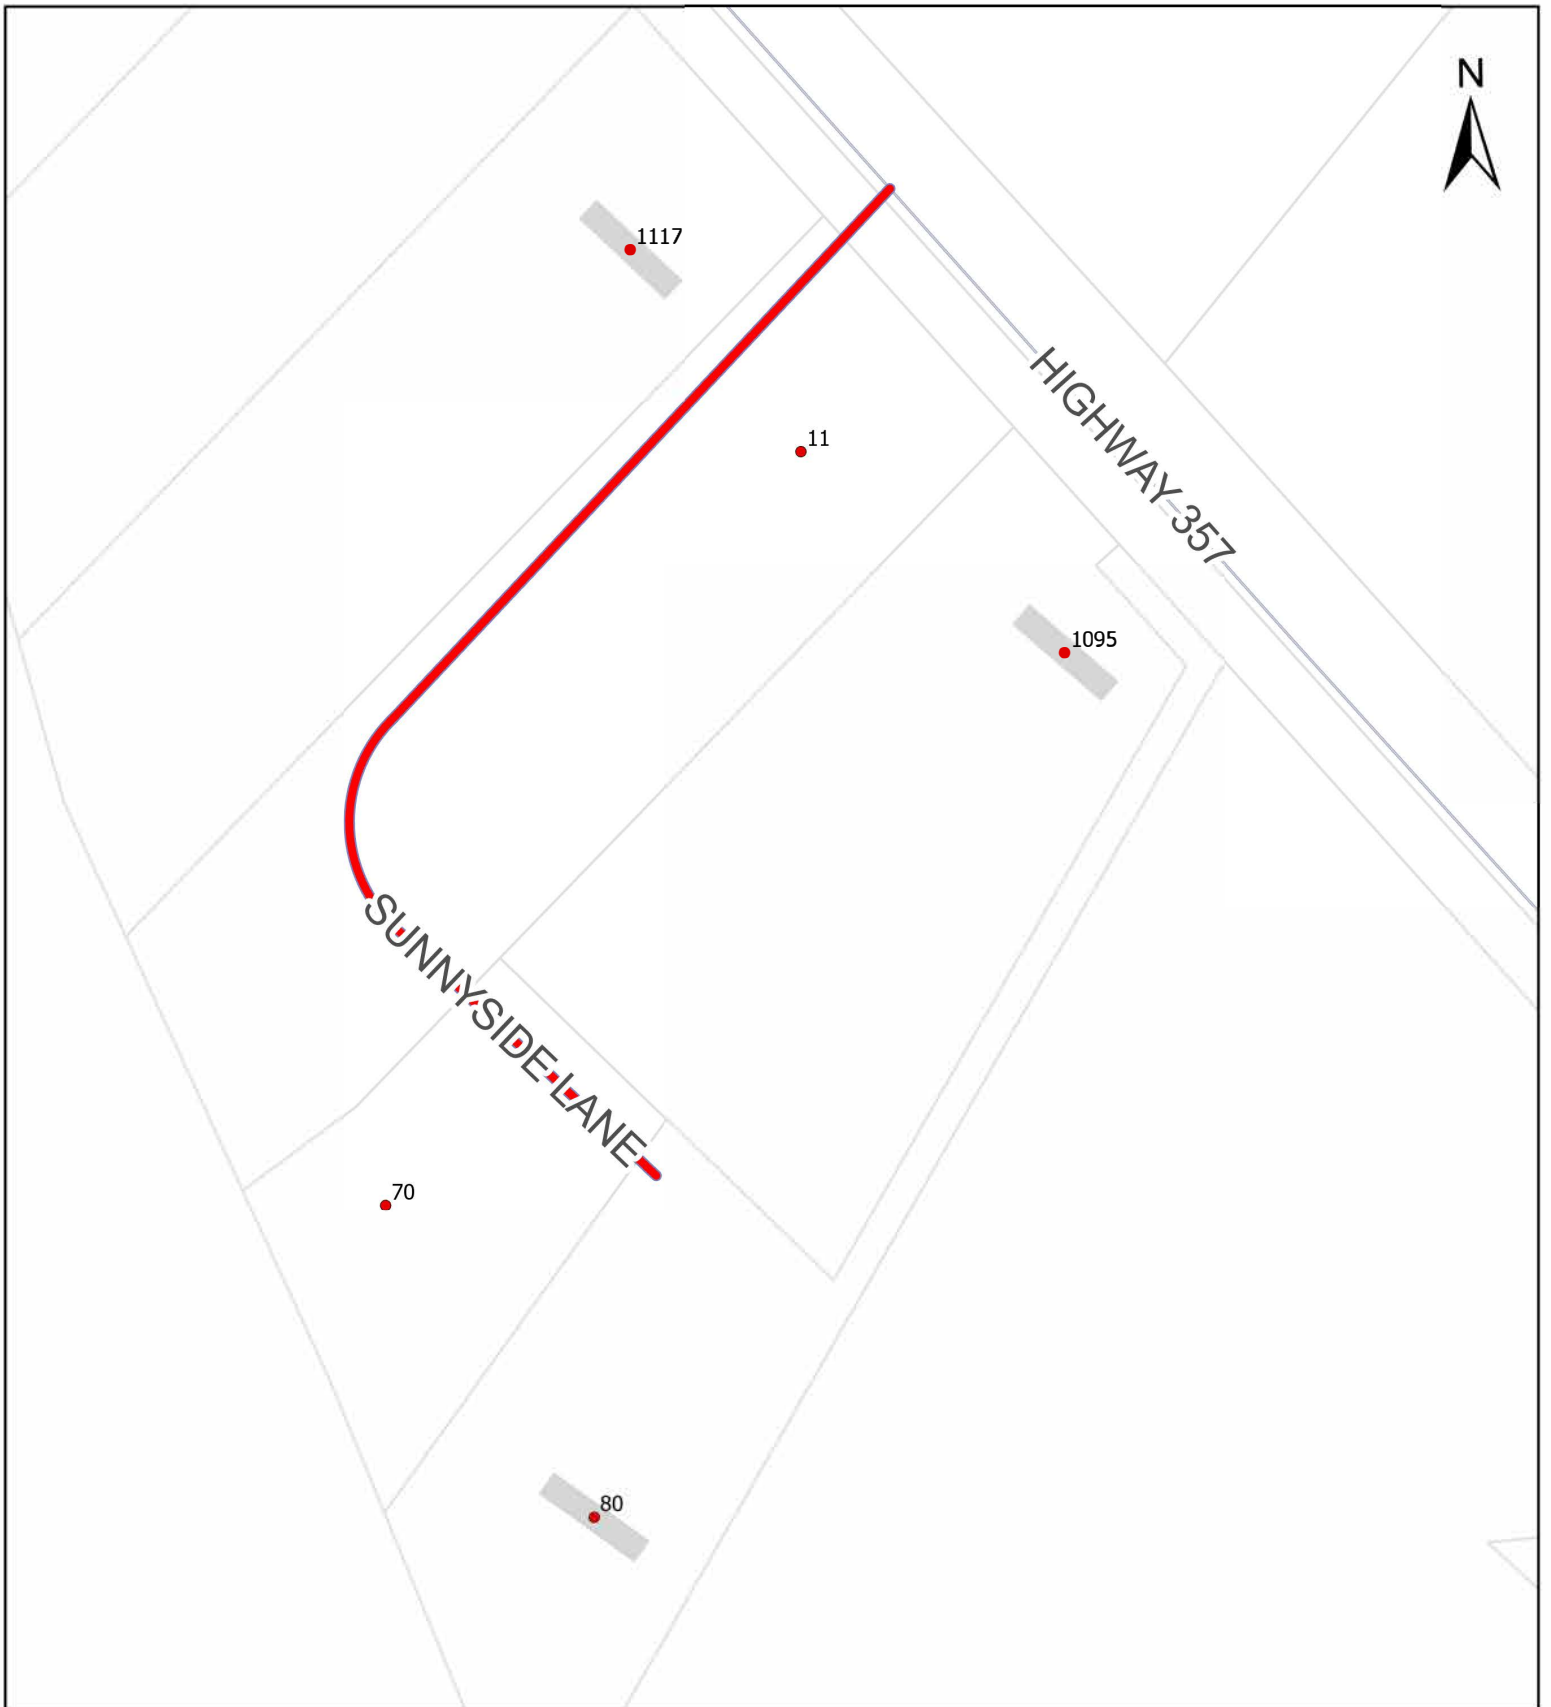

Map 47 - Sunnyside Lane, Musquodoboit Harbour

HALIFAX

New Private Lane

Report CA137
April 18, 2024

The accuracy of any representation on this plan is not guaranteed.