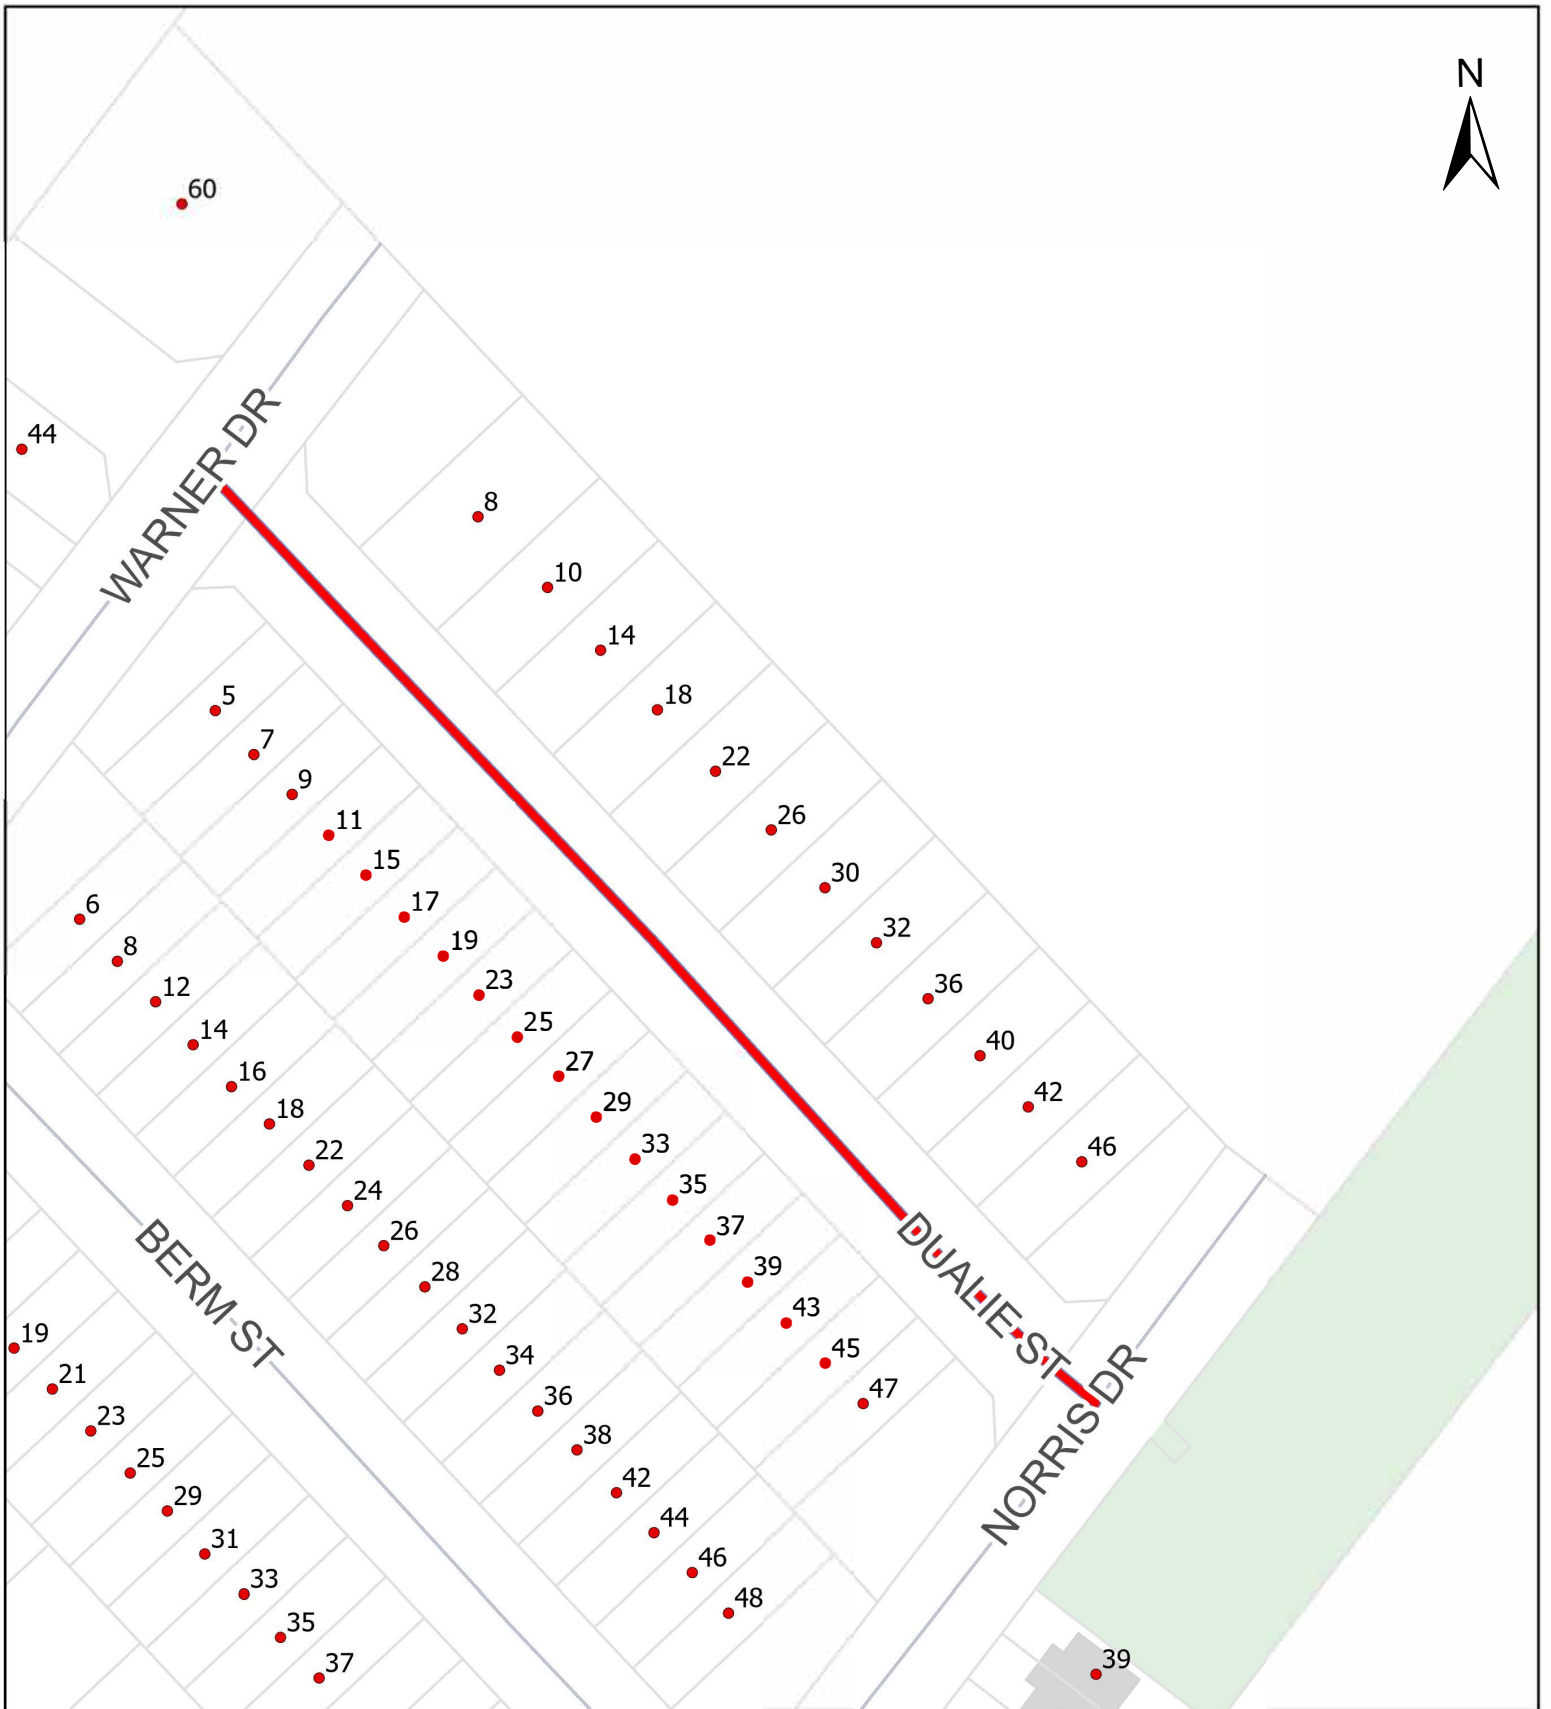

Map 61: Dualie St, Halifax

HALIFAX

New Street

Report CA137
April 18, 2024

The accuracy of any representation on this plan is not guaranteed.