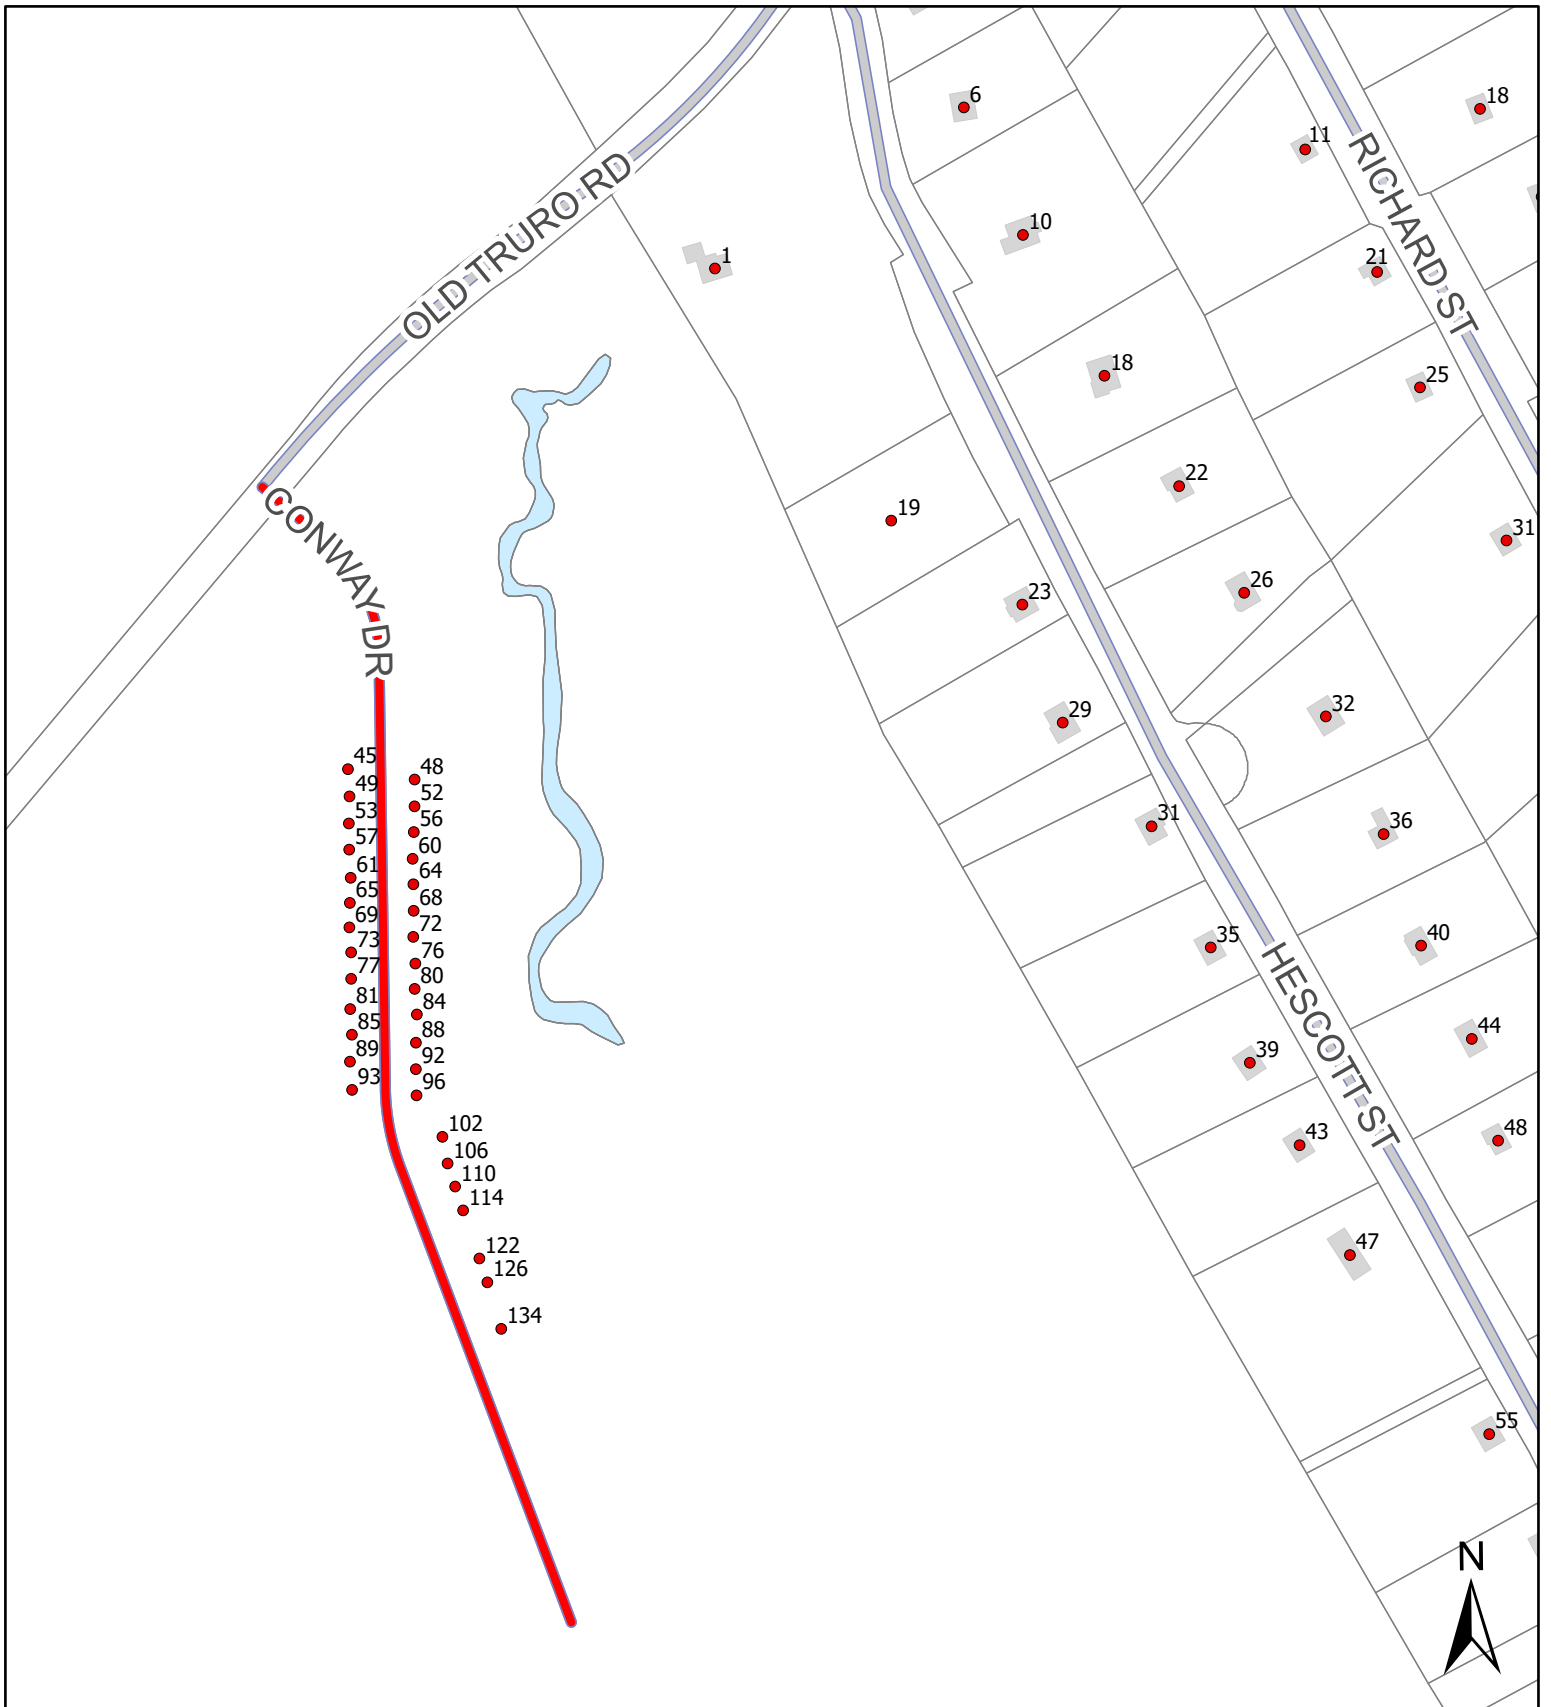

Map 14: Combac Dr, Lake Charlotte

HALIFAX

 New Private Lane

Report CA137
March 7, 2024

The accuracy of any representation on this plan is not guaranteed.

Map 15: Conway Dr, Elmsdale

HALIFAX

 **New Private Lane**