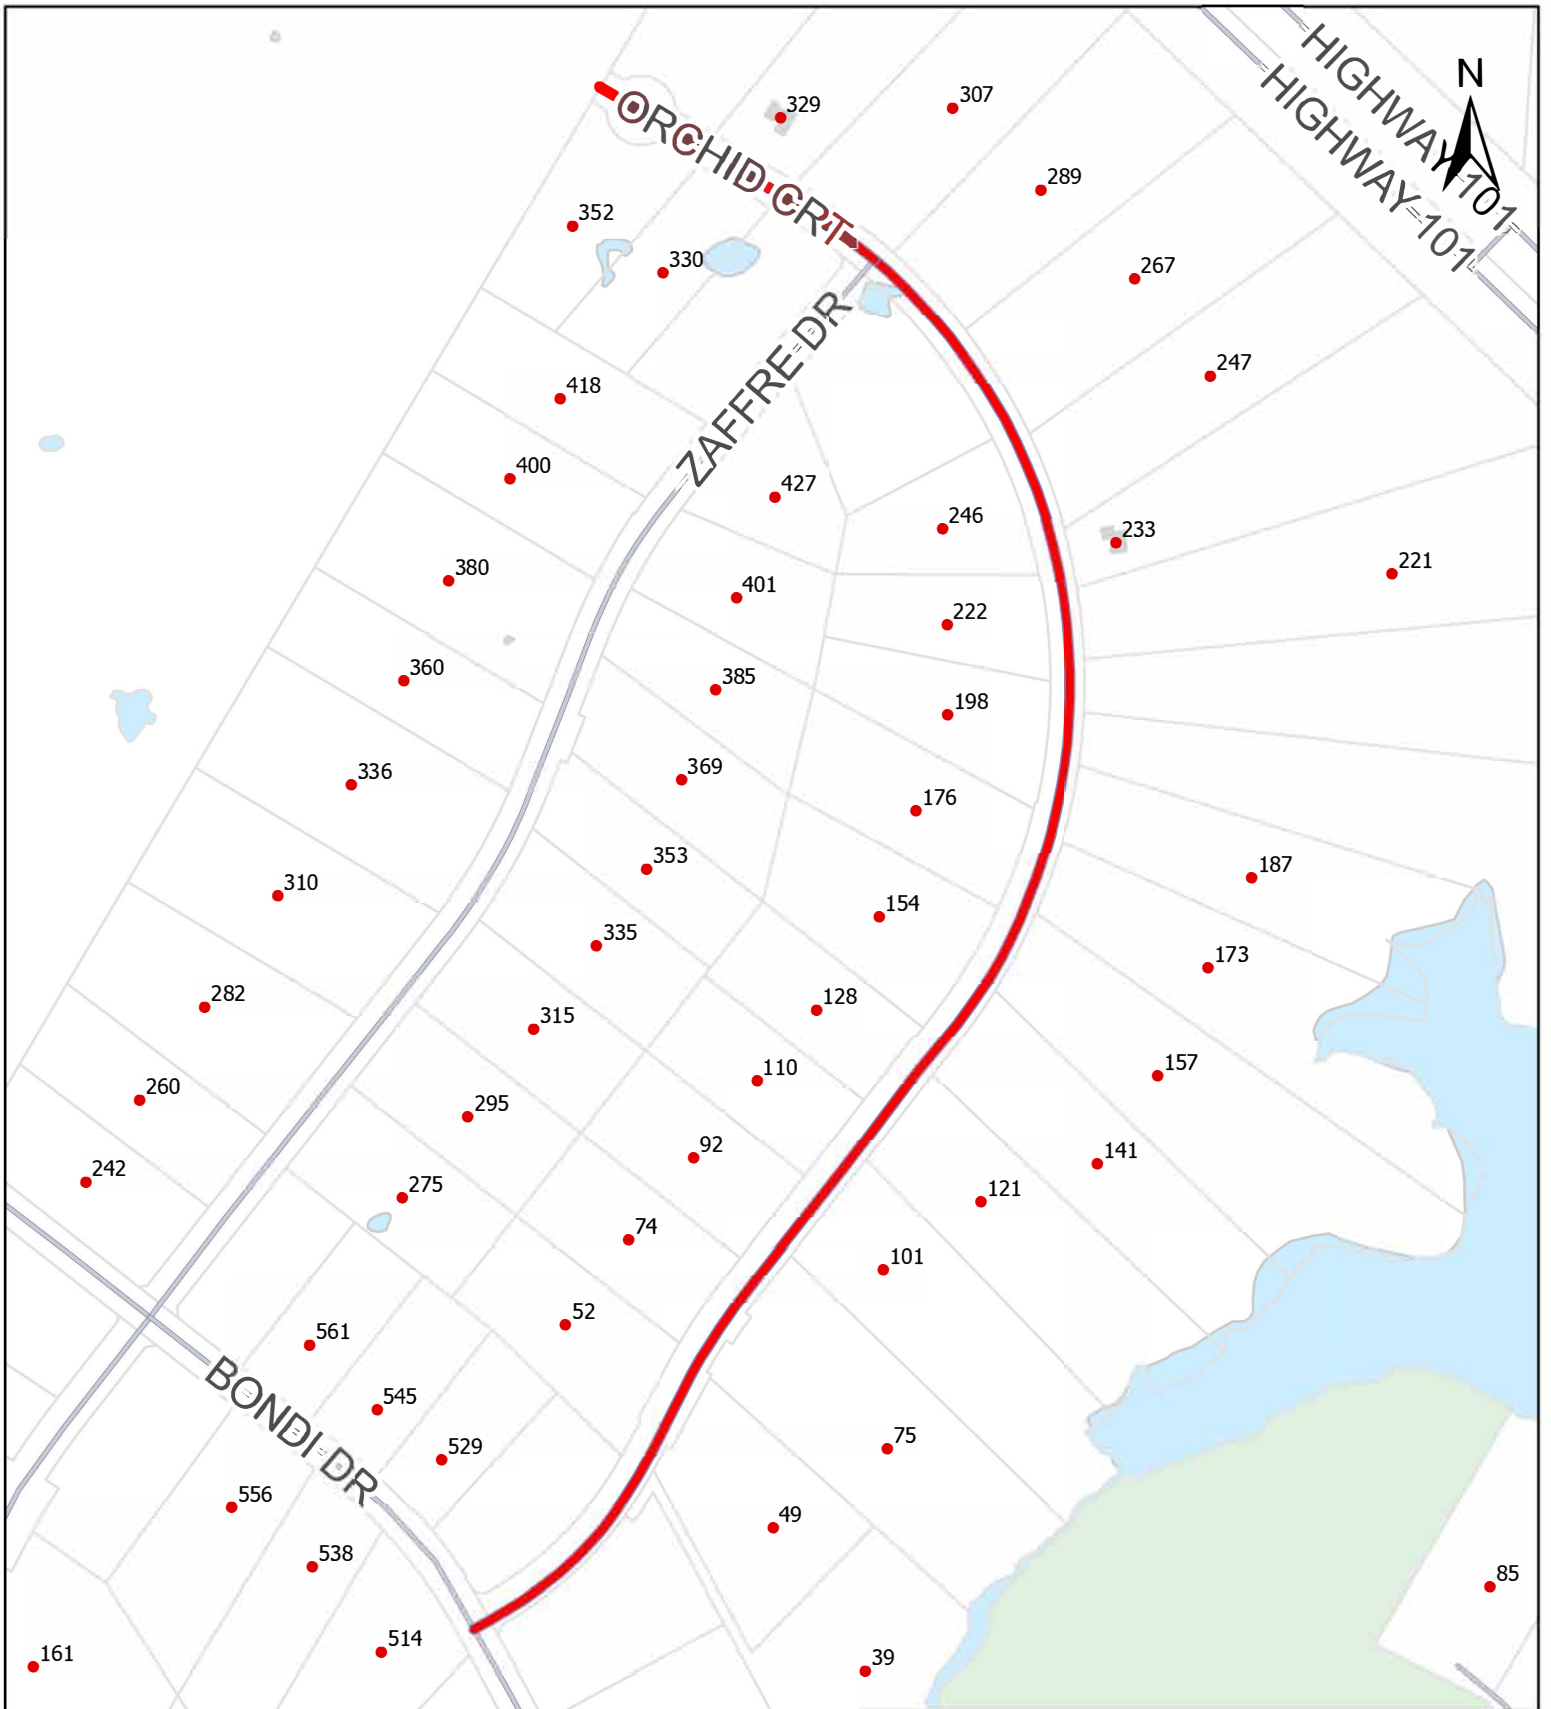

Map 71: Orchid Crt, Middle Sackville

HALIFAX

New Street

0 50 100 200
Meters

Report CA137
April 18, 2024

The accuracy of any representation on this plan is not guaranteed.