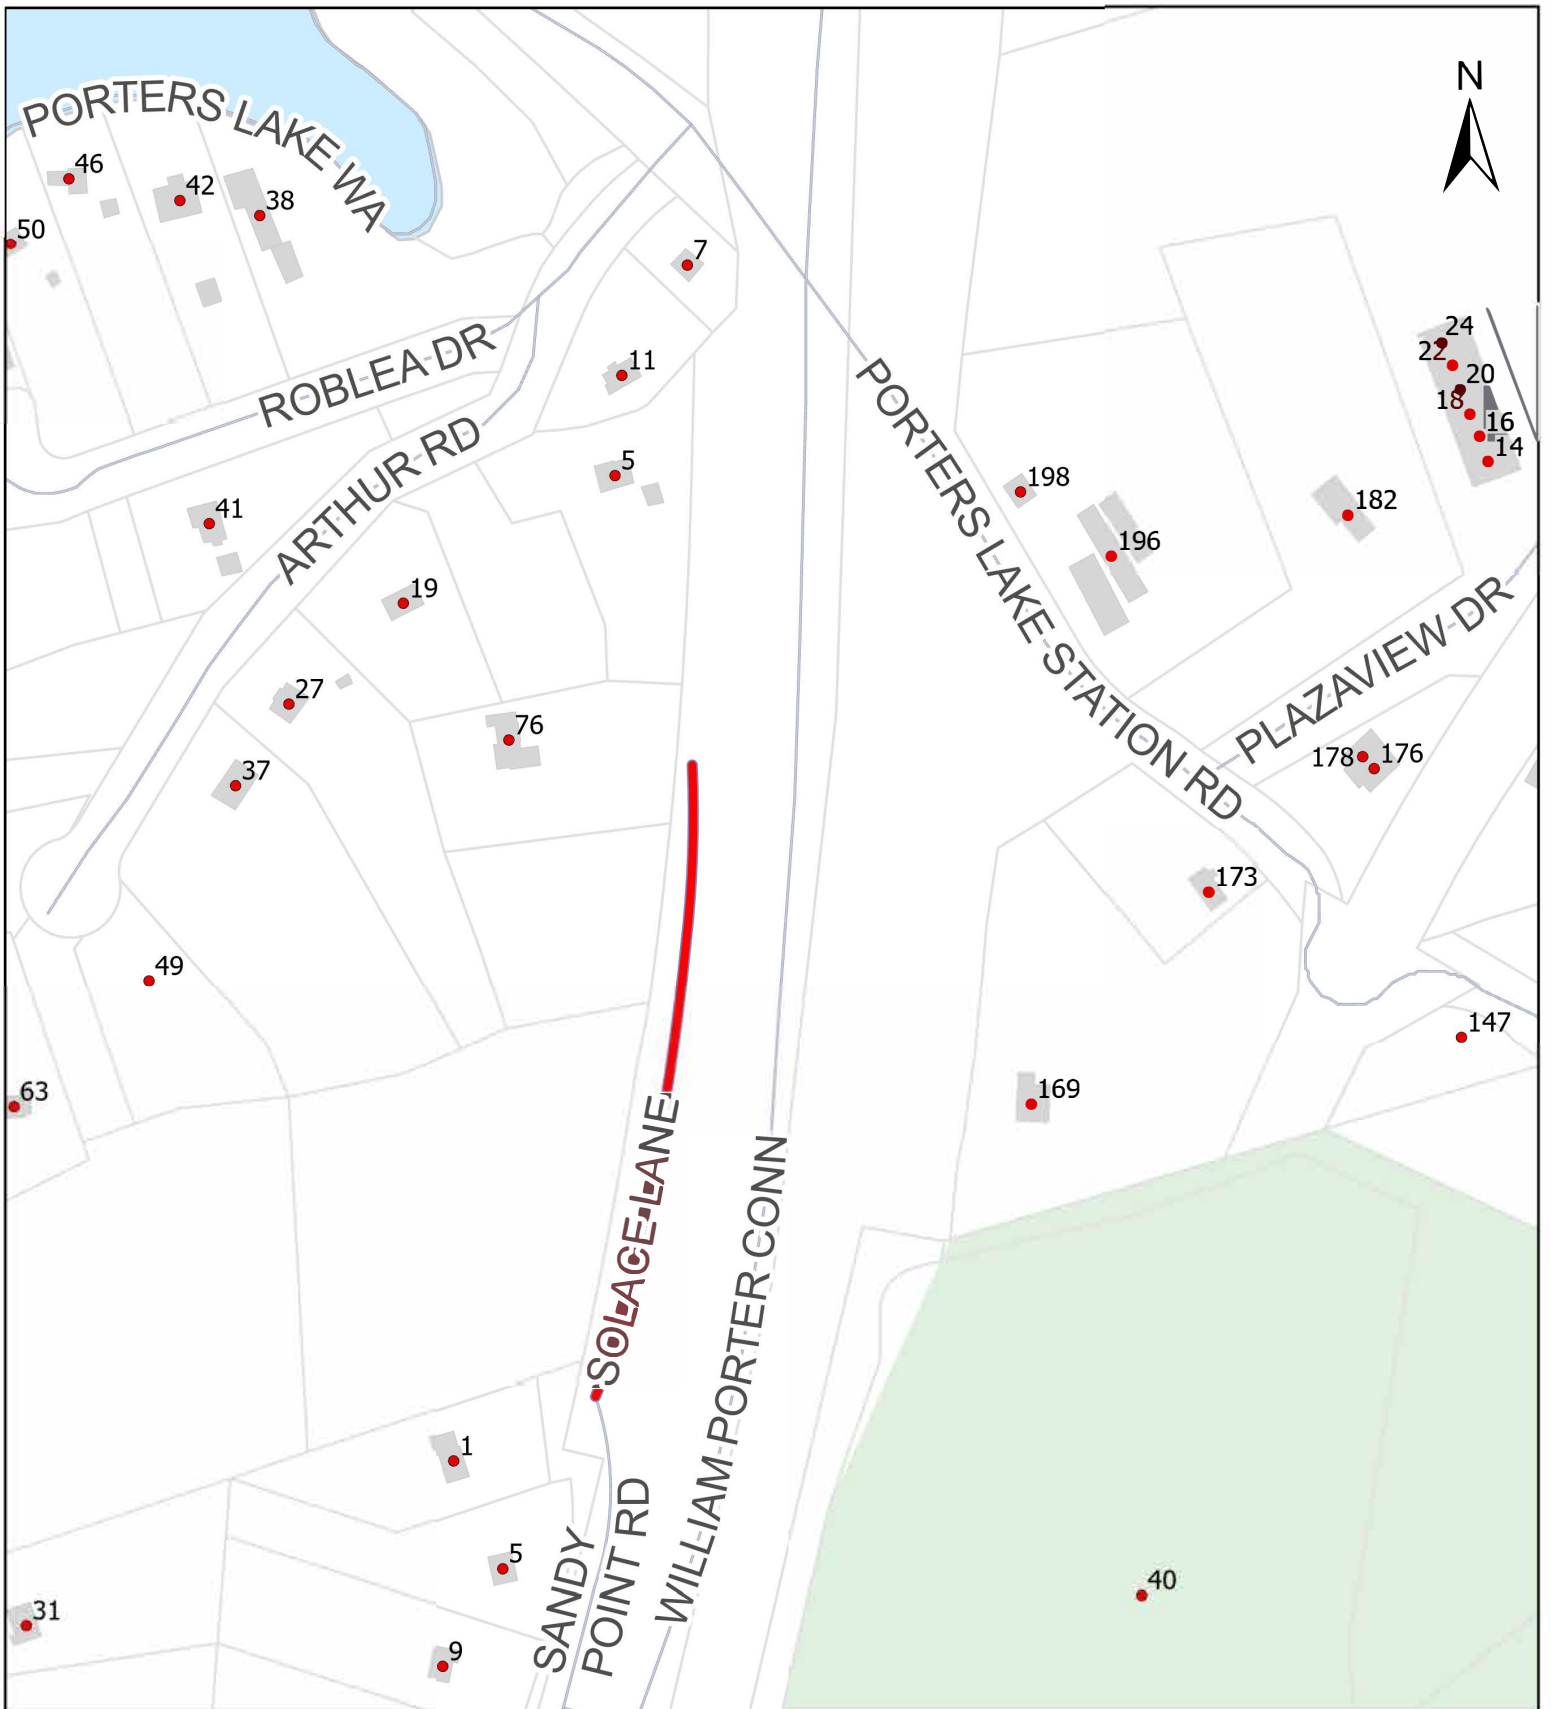

Map 74: Solace Lane, Porters Lake

HALIFAX

— New Street

0 30 60 120 Meters

Report CA137
April 18, 2024

The accuracy of any representation on this plan is not guaranteed.