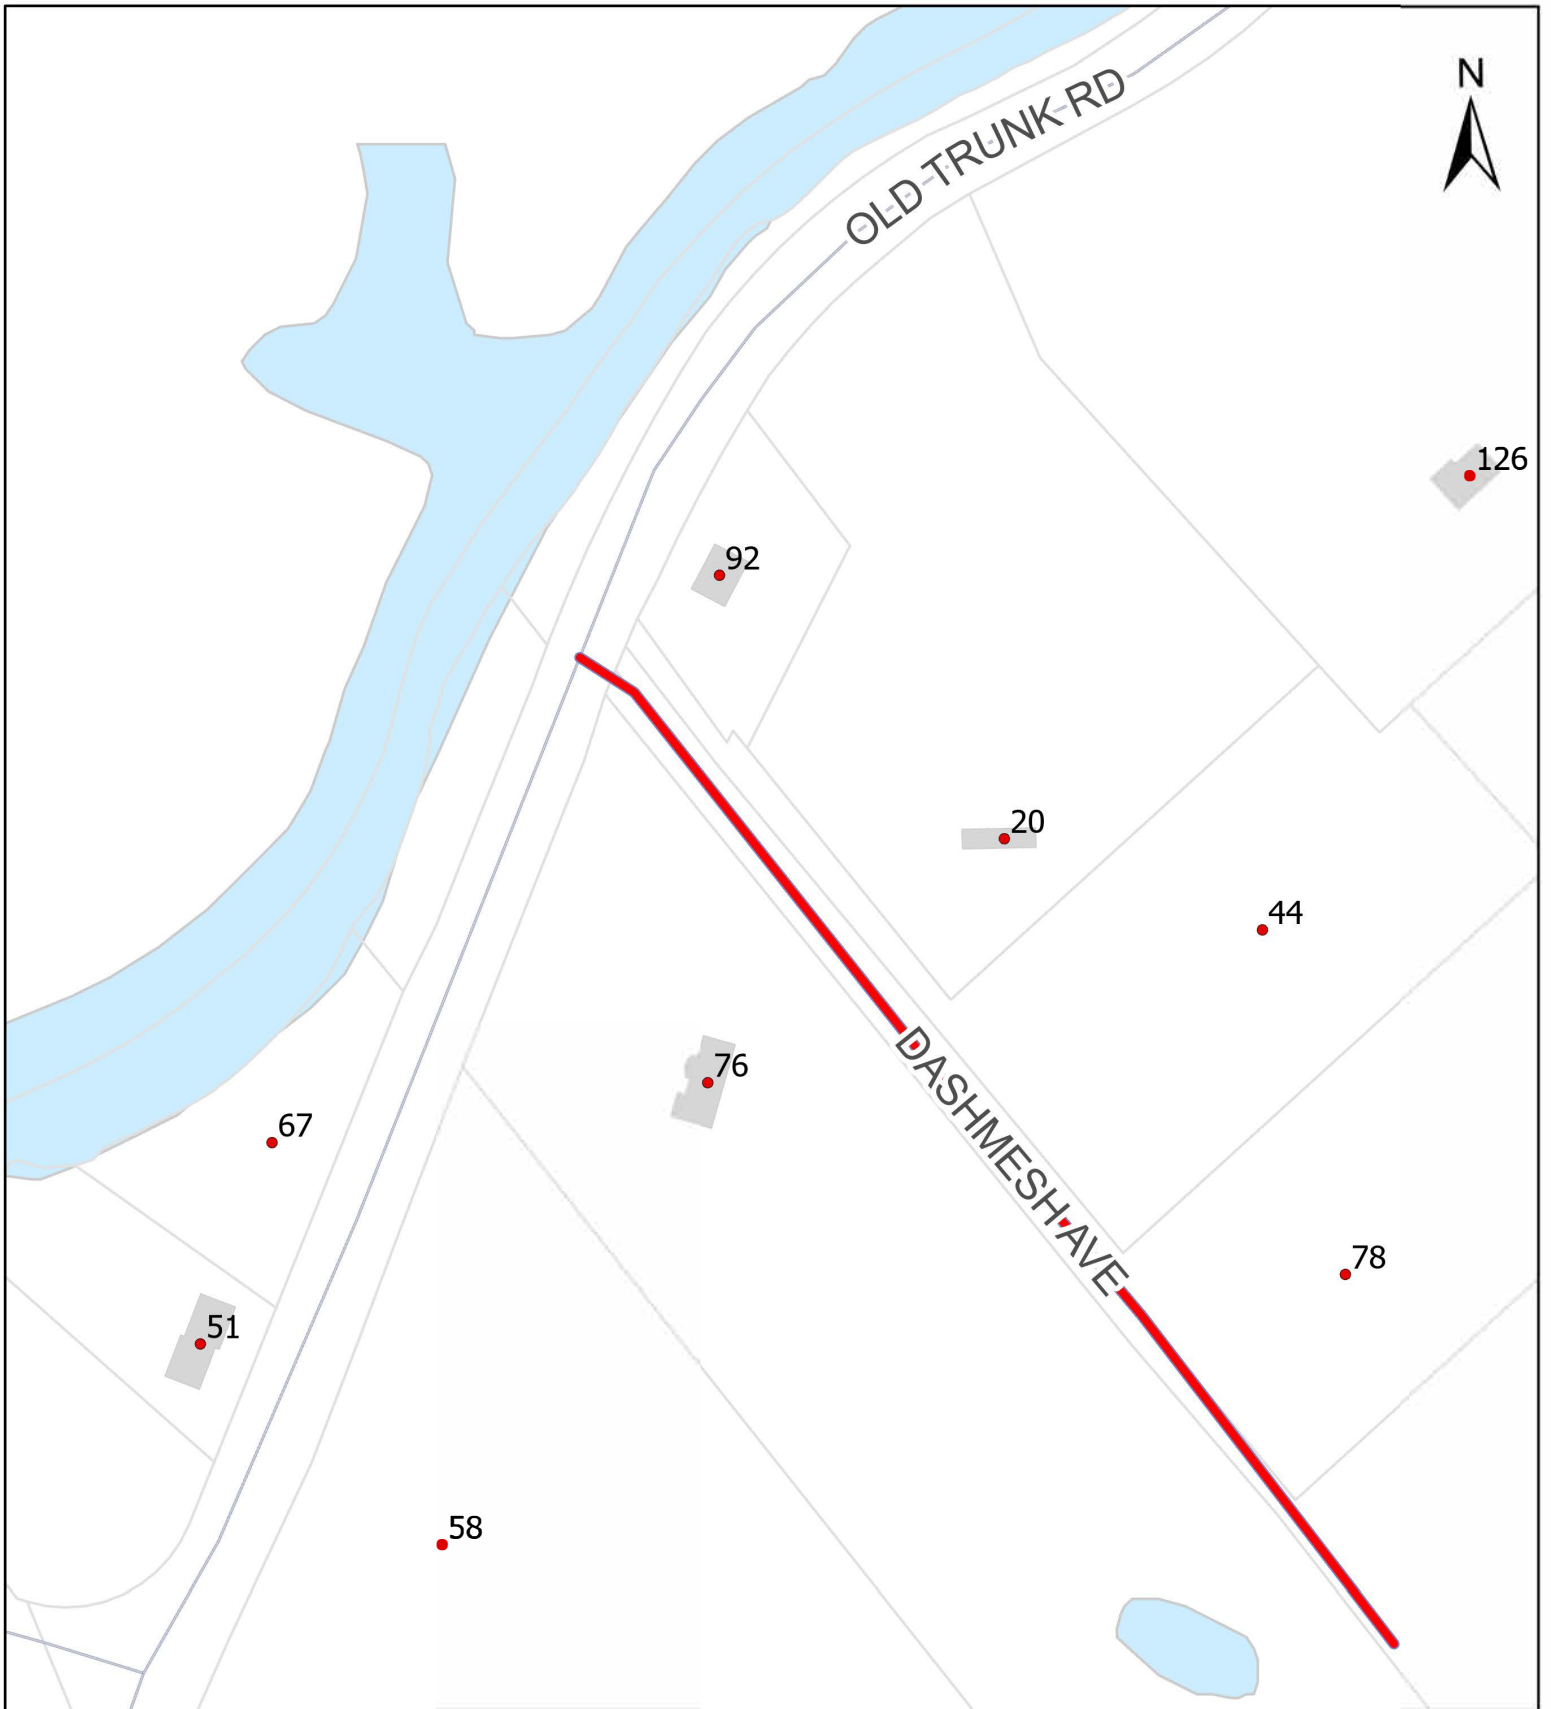

Map 16: Dashmesh Ave, Elmsdale

HALIFAX

New Private Lane

Report CA137
April 18, 2024

The accuracy of any representation on this plan is not guaranteed.