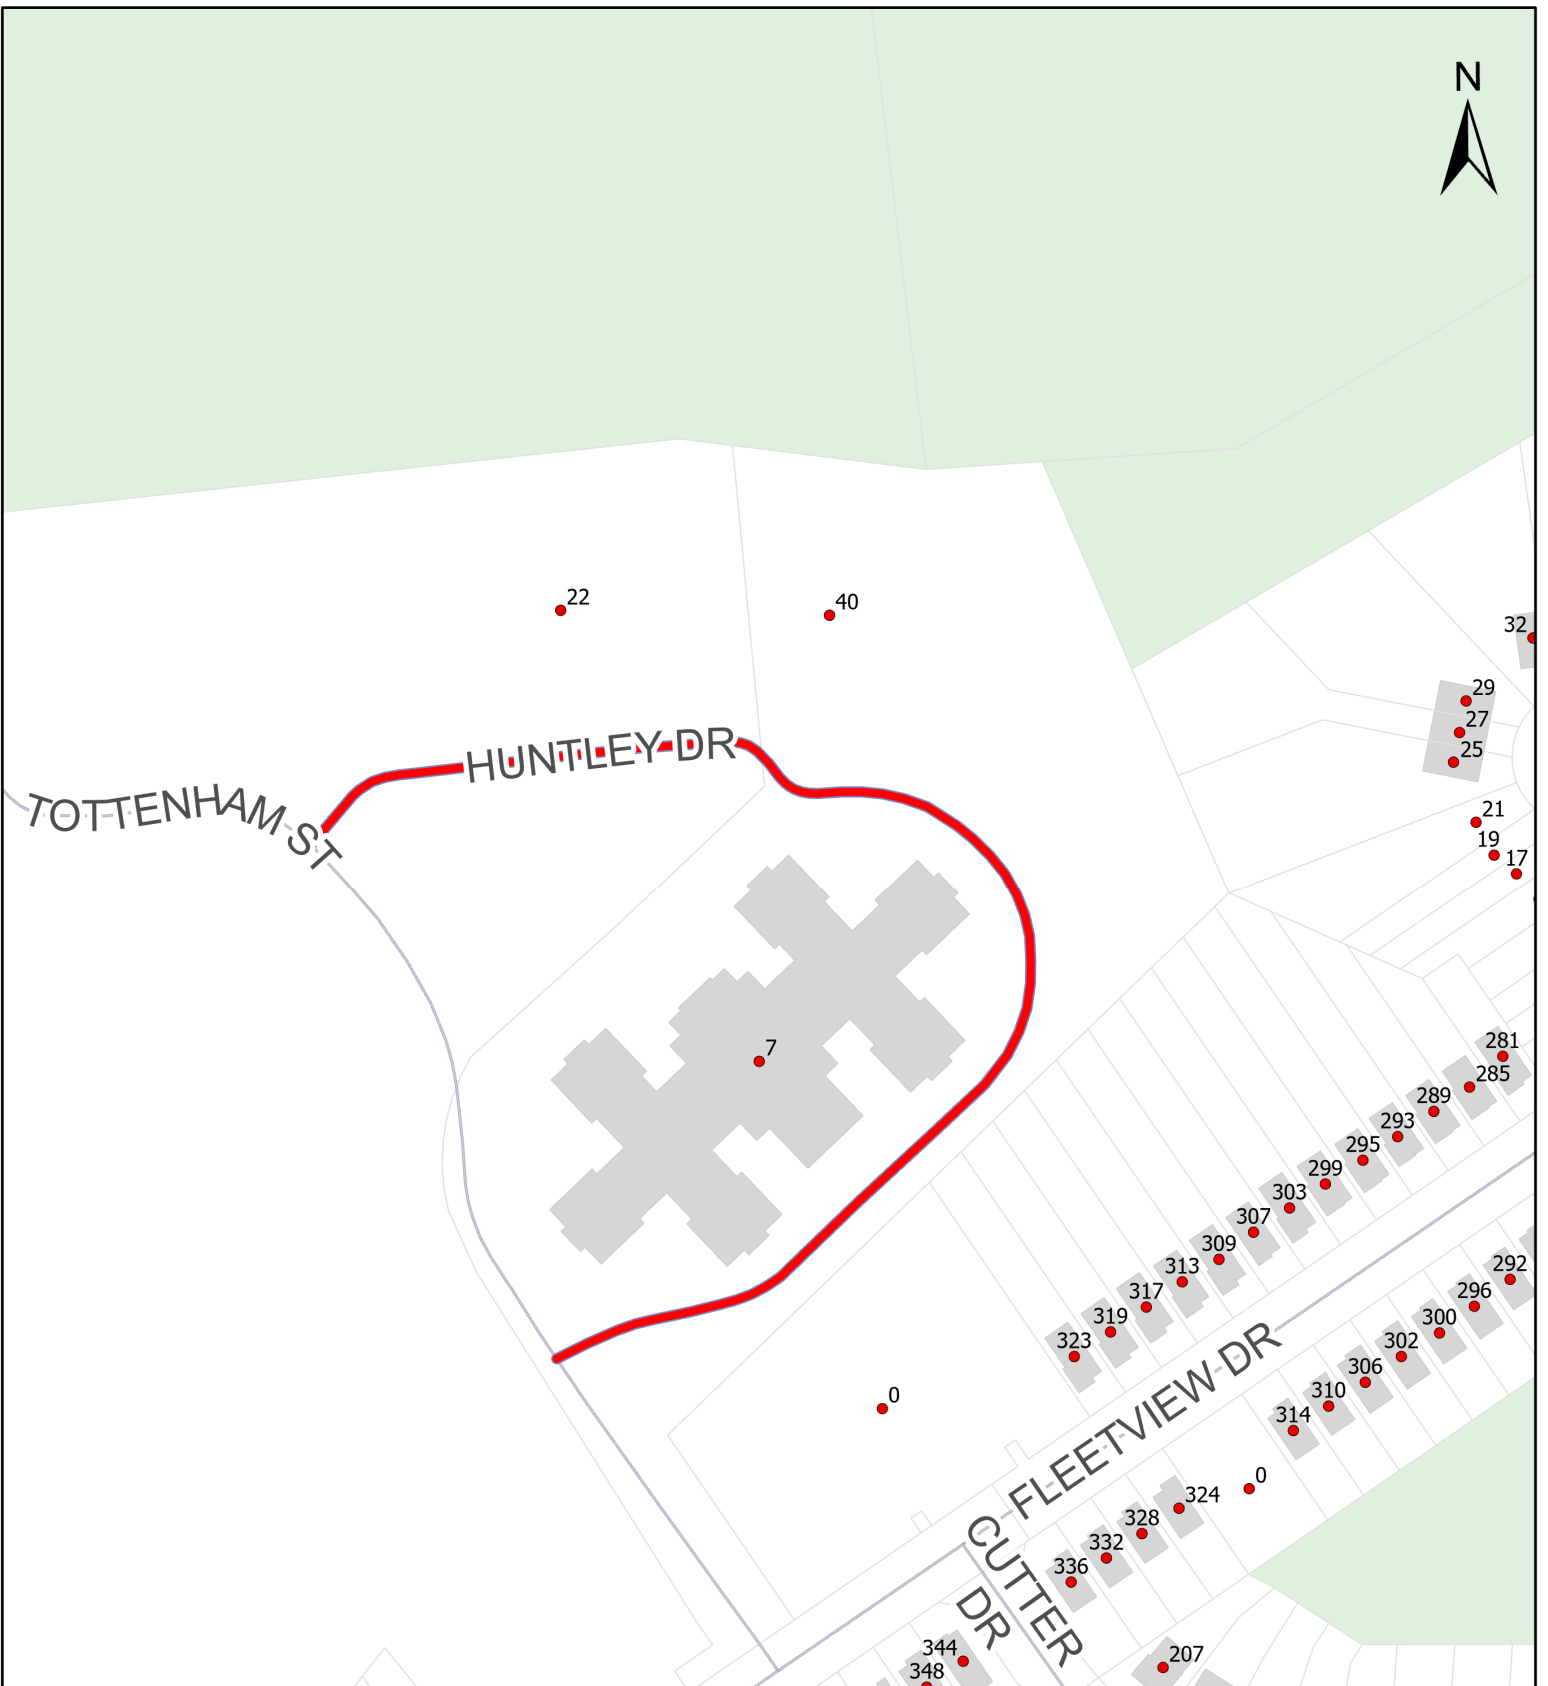

Map 24 - Huntley Dr, Halifax

HALIFAX

New Private Lane

Report CA137
June 25, 2024

The accuracy of any representation on this plan is not guaranteed.