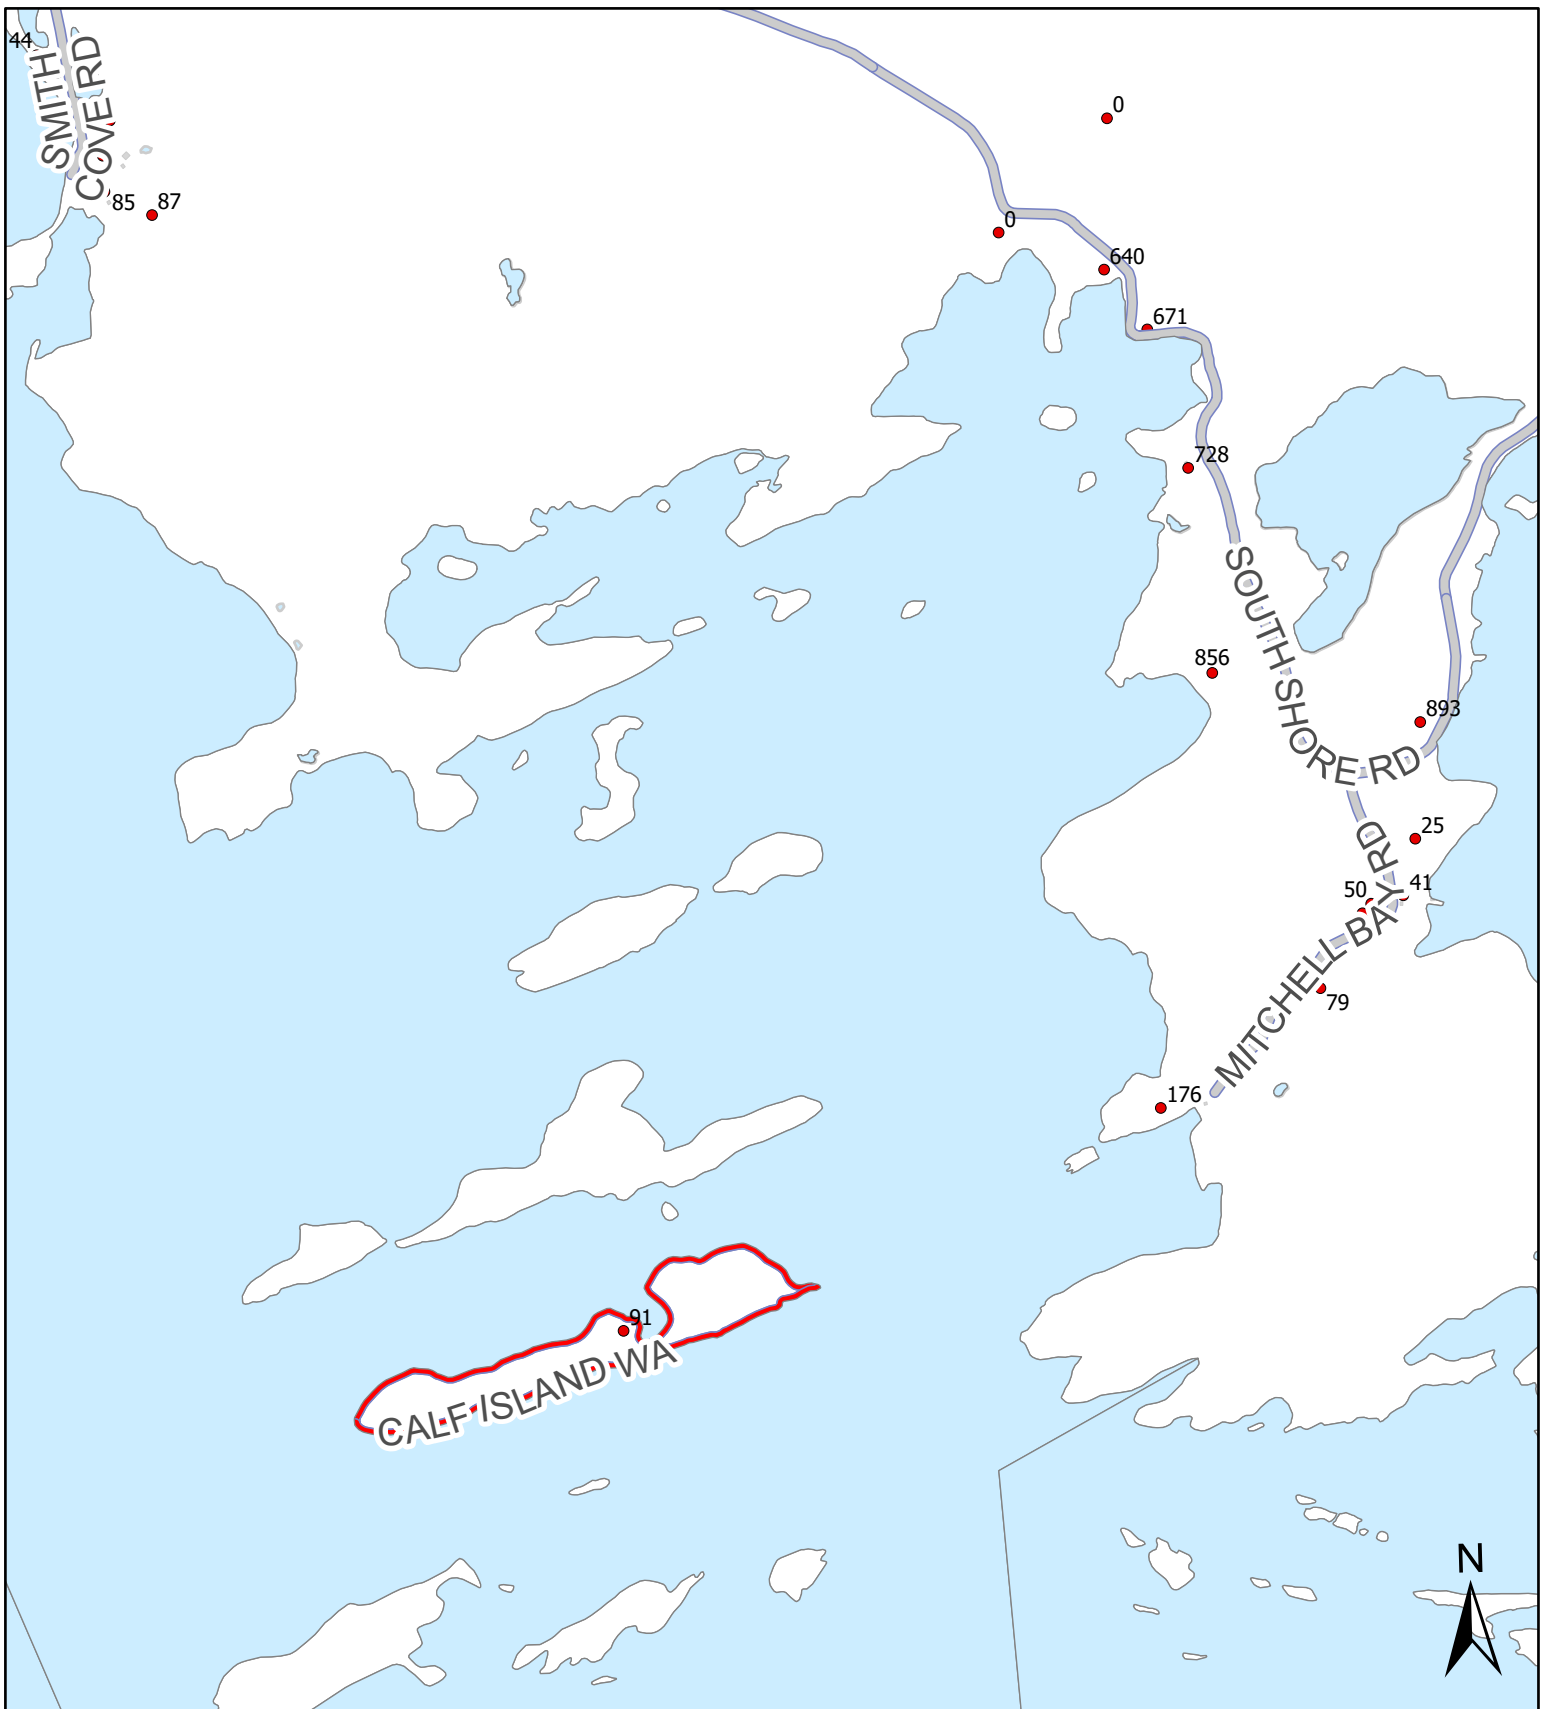

Map 10: Calf Island Wa, Mitchell Bay

HALIFAX

New Private Lane

Report CA137
March 7, 2024

The accuracy of any representation on this plan is not guaranteed.