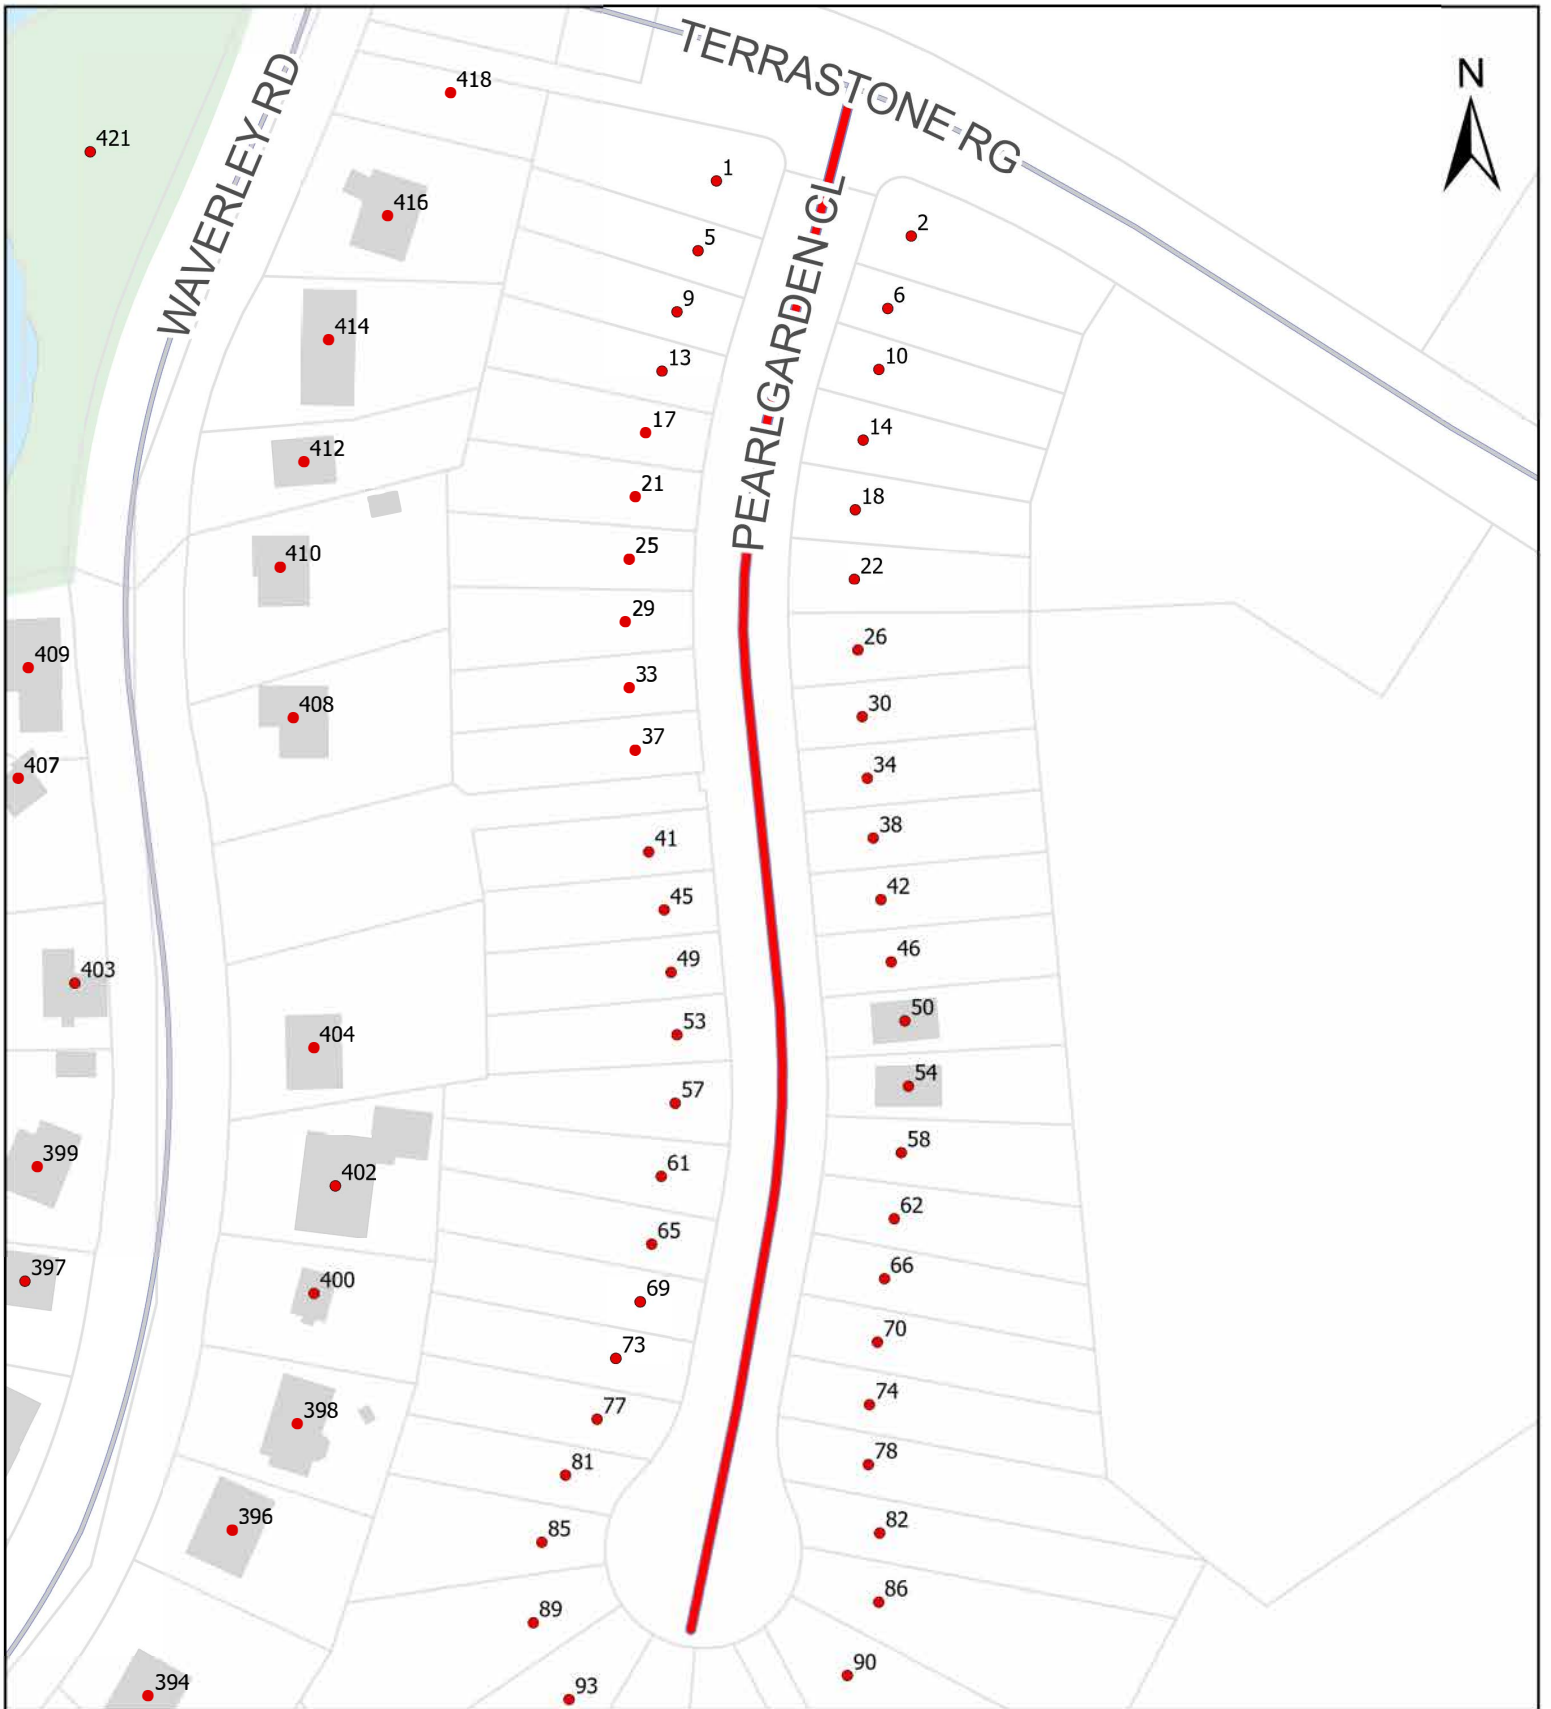

Map 72: Pearl Garden Cl, Dartmouth

HALIFAX

New Street

Report CA137
April 18, 2024

The accuracy of any representation on this plan is not guaranteed.