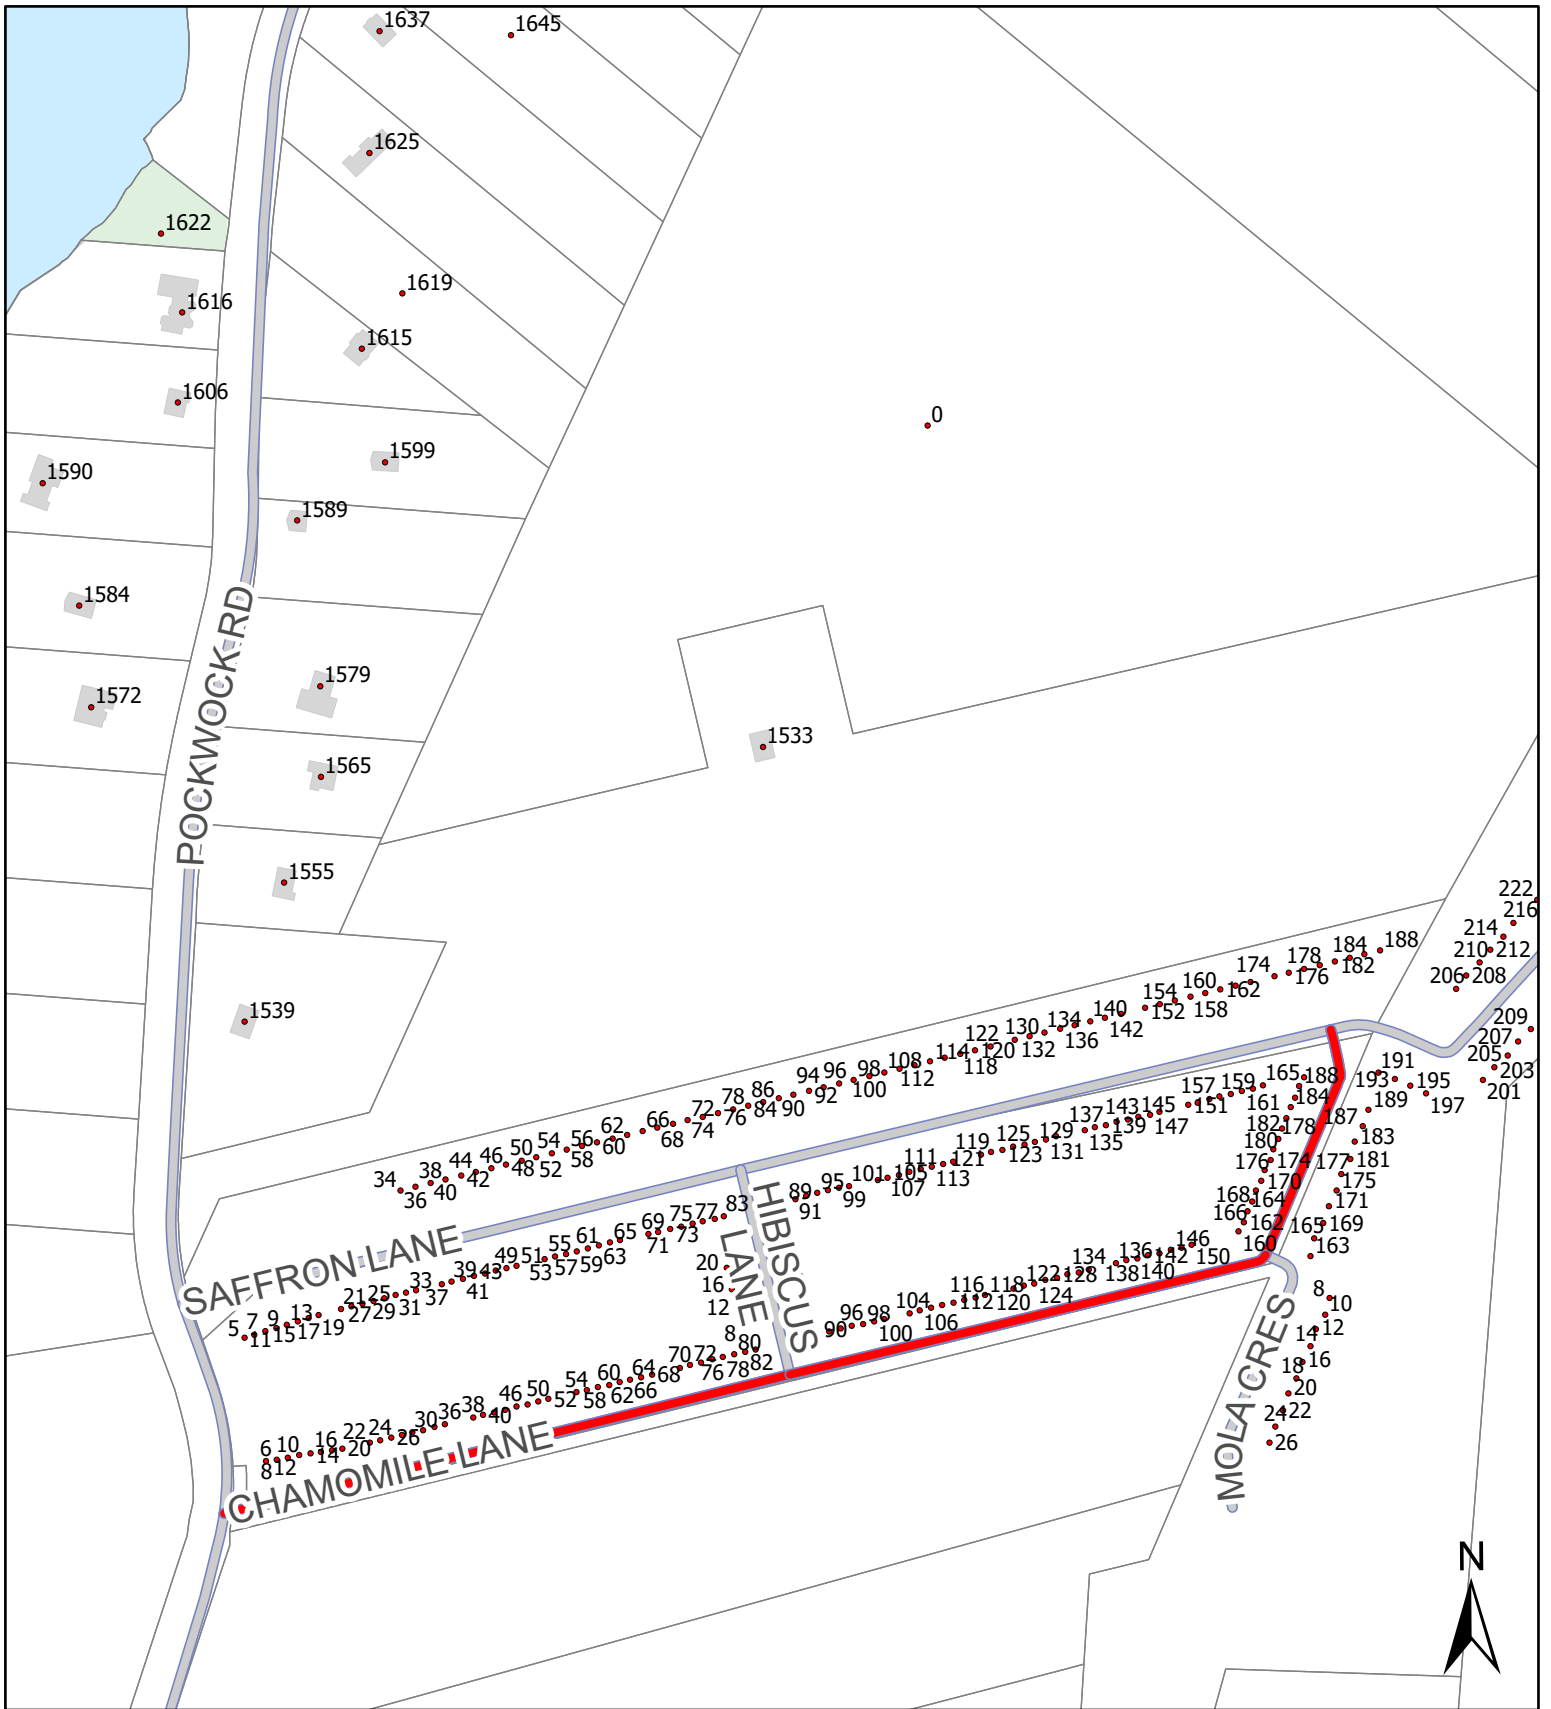

Report CA137
March 7, 2024

The accuracy of any representation on this plan is not guaranteed.

Map 10: Calf Island Wa, Mitchell Bay

HALIFAX

 New Private Lane

Report CA137
March 7, 2024

The accuracy of any representation on this plan is not guaranteed.