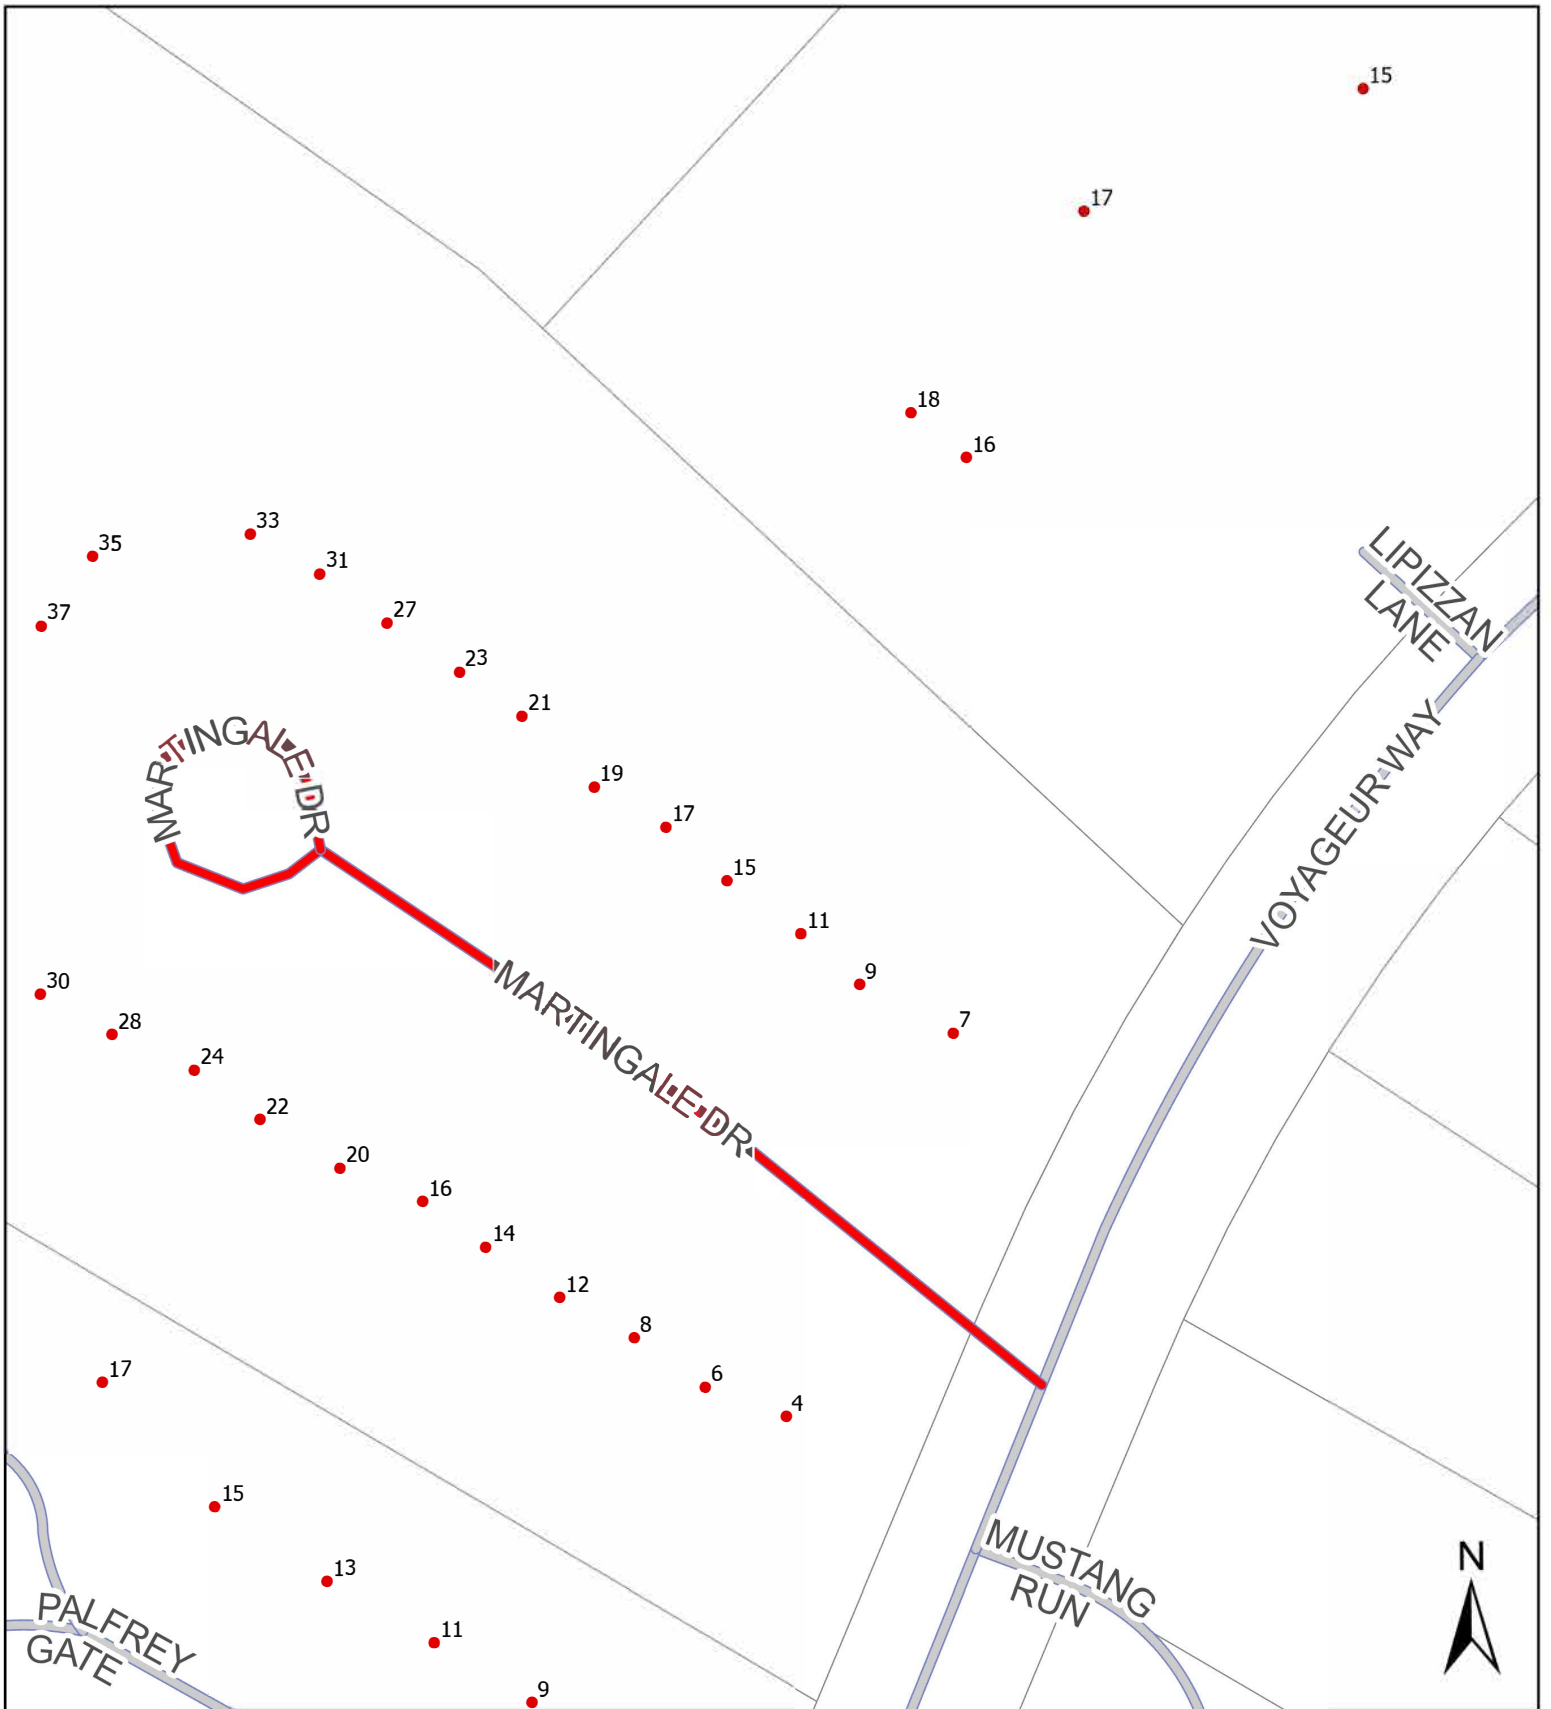

Map 30: Martingale Dr, Hammonds Plains

HALIFAX

New Private Lane

Report CA137
March 7, 2024

The accuracy of any representation on this plan is not guaranteed.