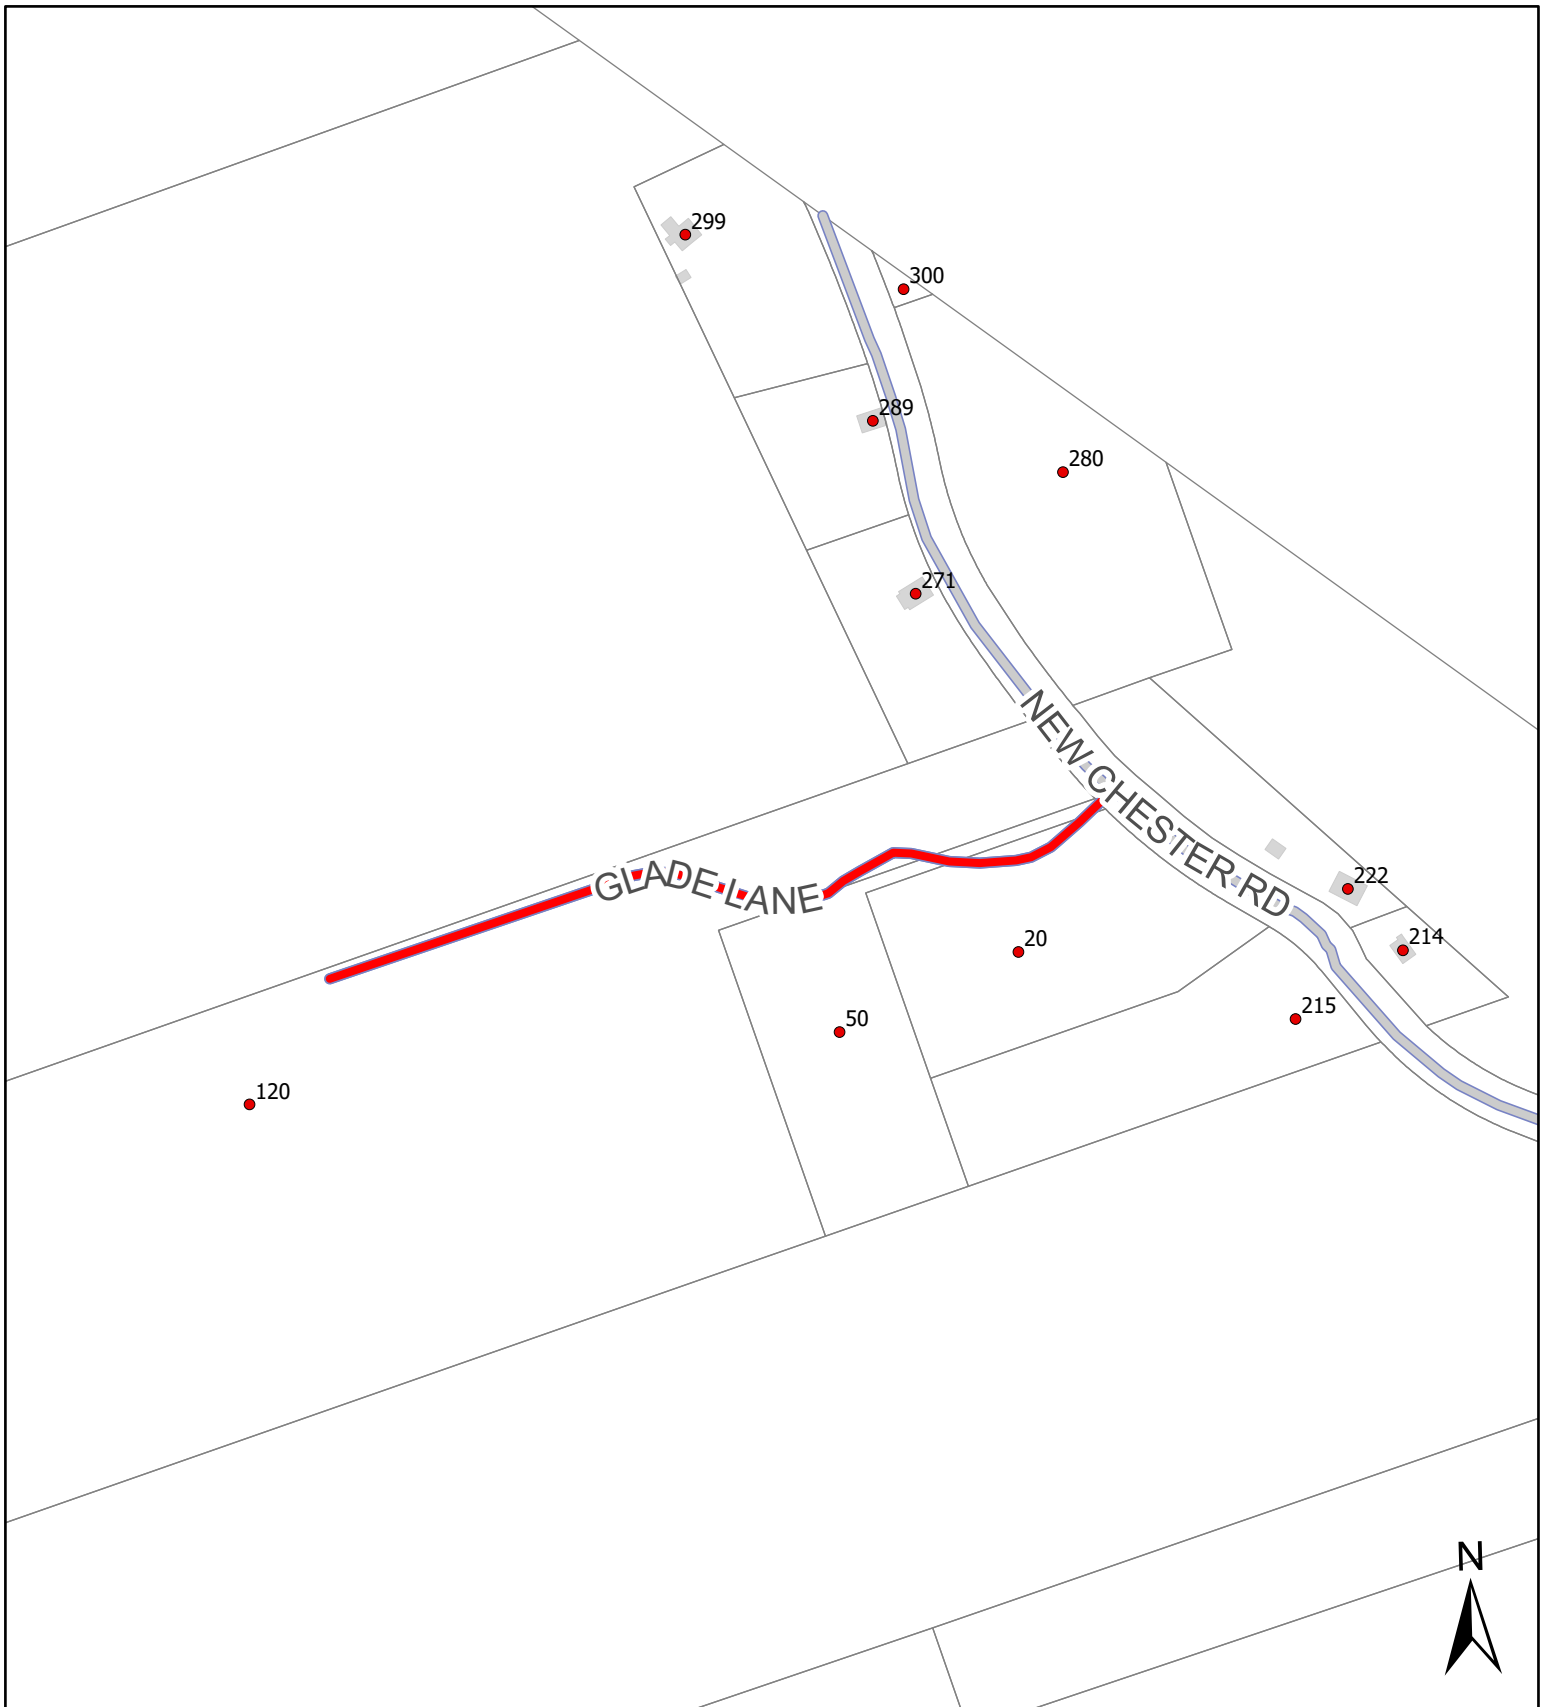

Map 20: Glade Lane, Pace Settlement

HALIFAX

New Private Lane

Report CA137
March 7, 2024

The accuracy of any representation on this plan is not guaranteed.