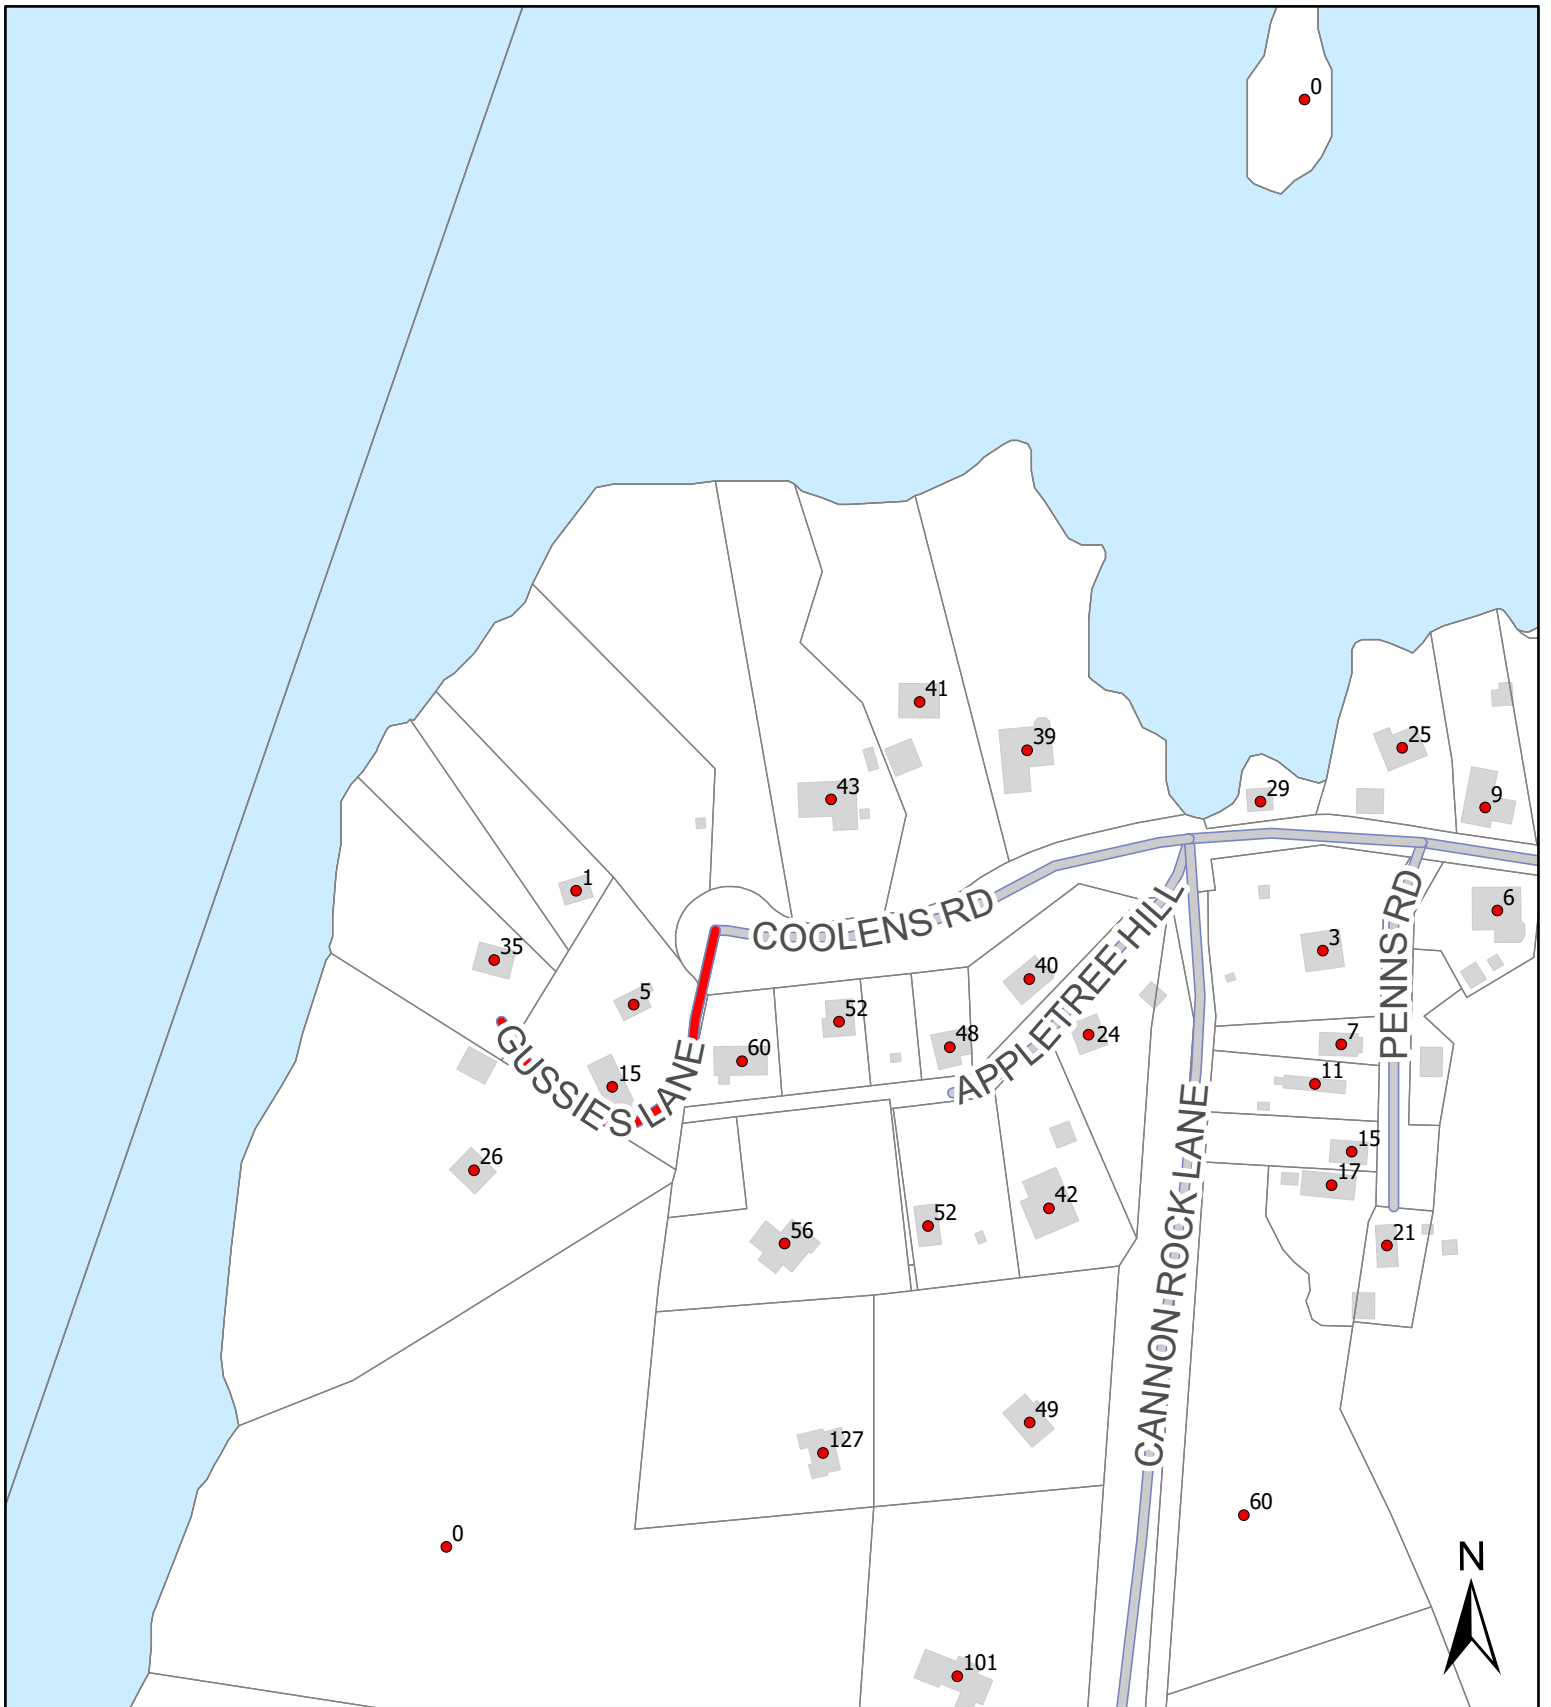

Map 21: Gussies Lane, Shad Bay

HALIFAX

New Private Lane

0 25 50 100
Meters

Report CA137
March 7, 2024

The accuracy of any representation on this plan is not guaranteed.