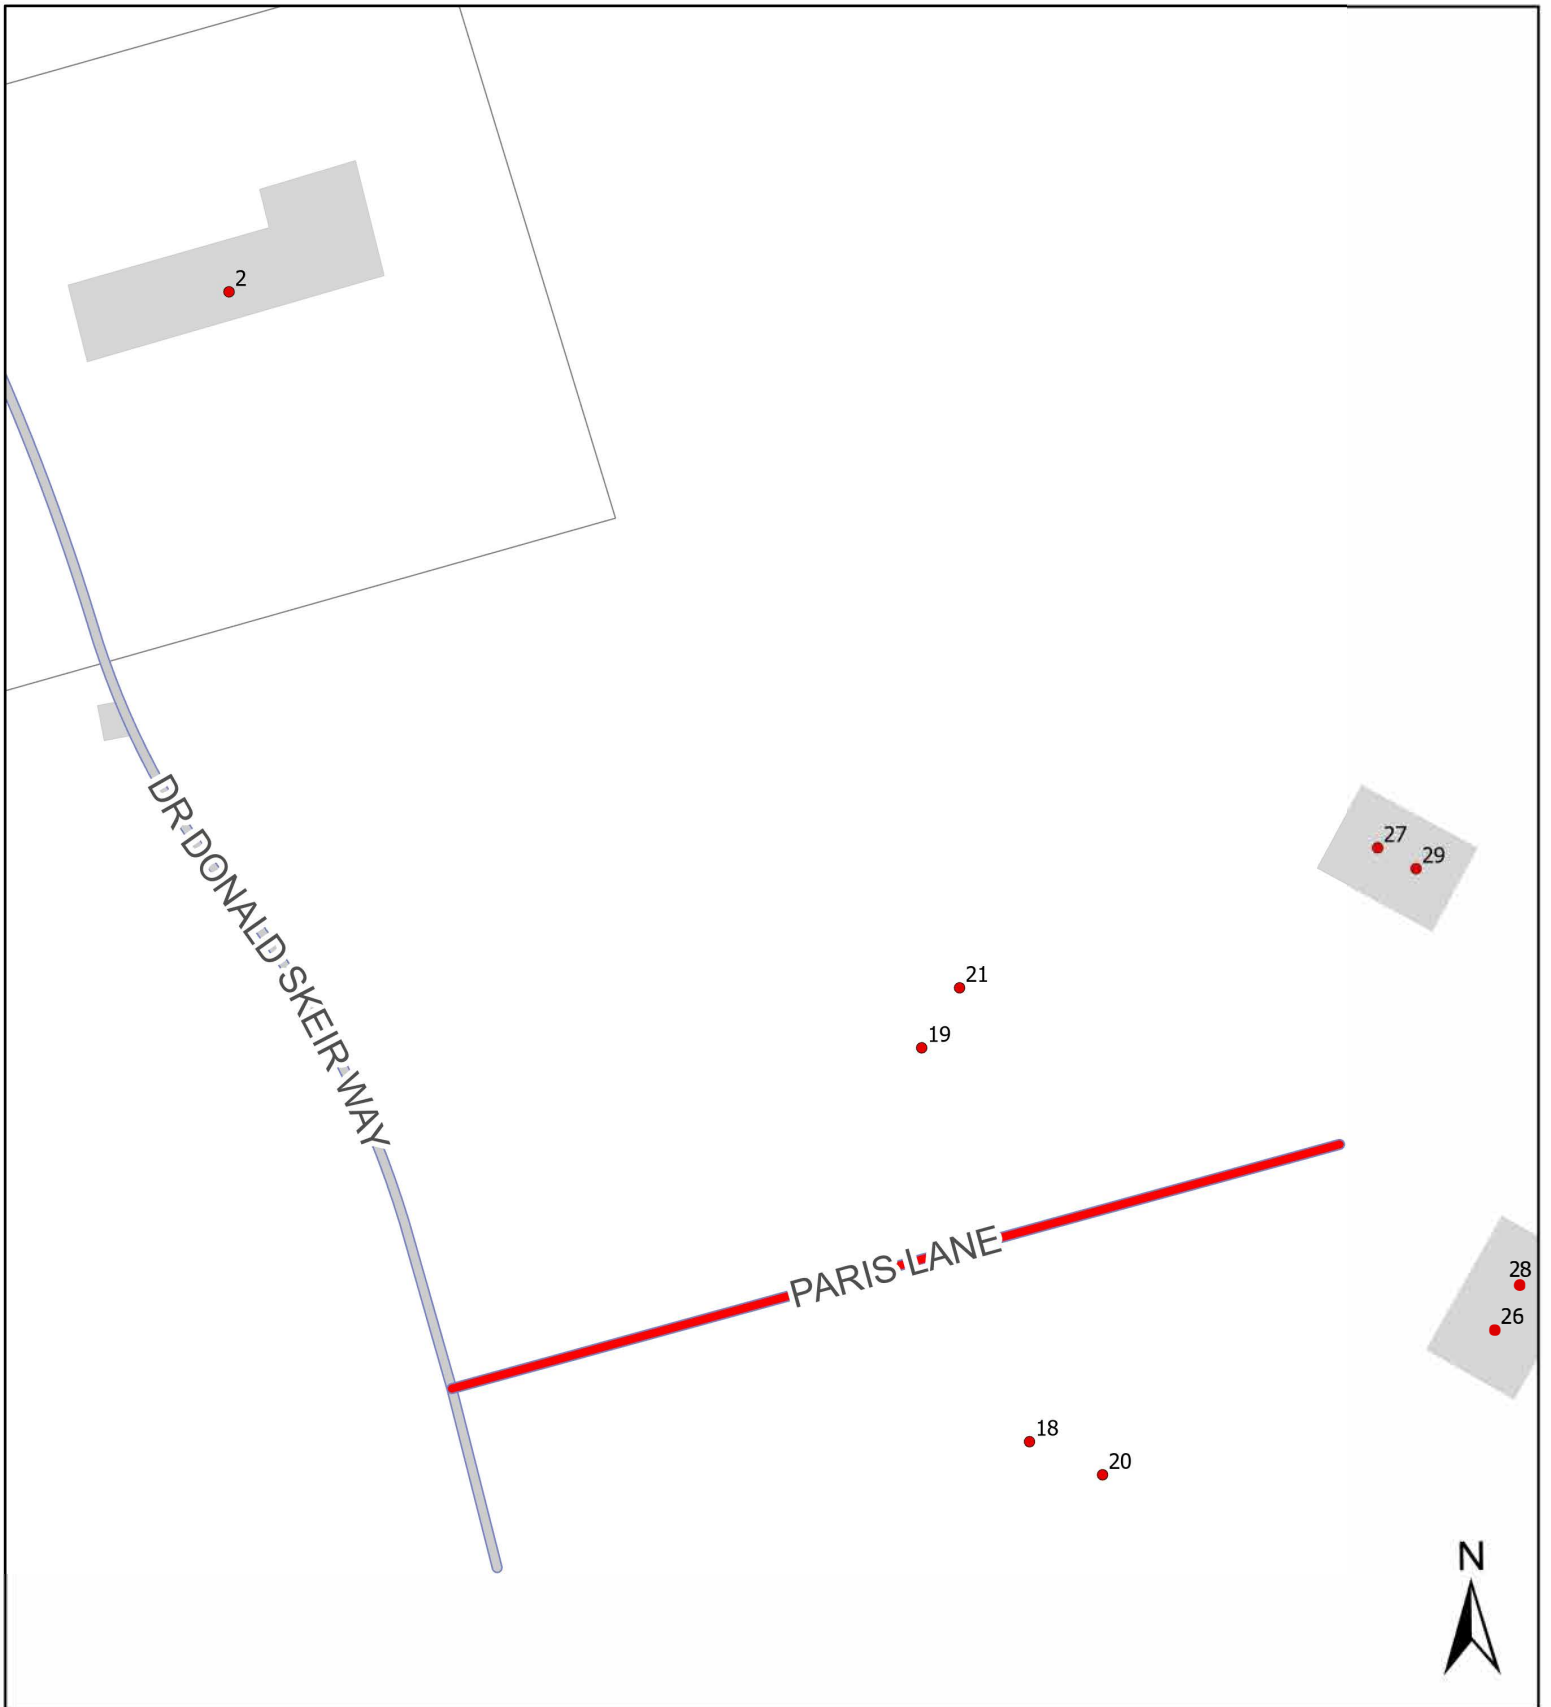

Map 36: Paris Lane, Westphal

HALIFAX

New Private Lane

0 5 10 20
 Meters

Report CA137
March 7, 2024

The accuracy of any representation on this plan is not guaranteed.