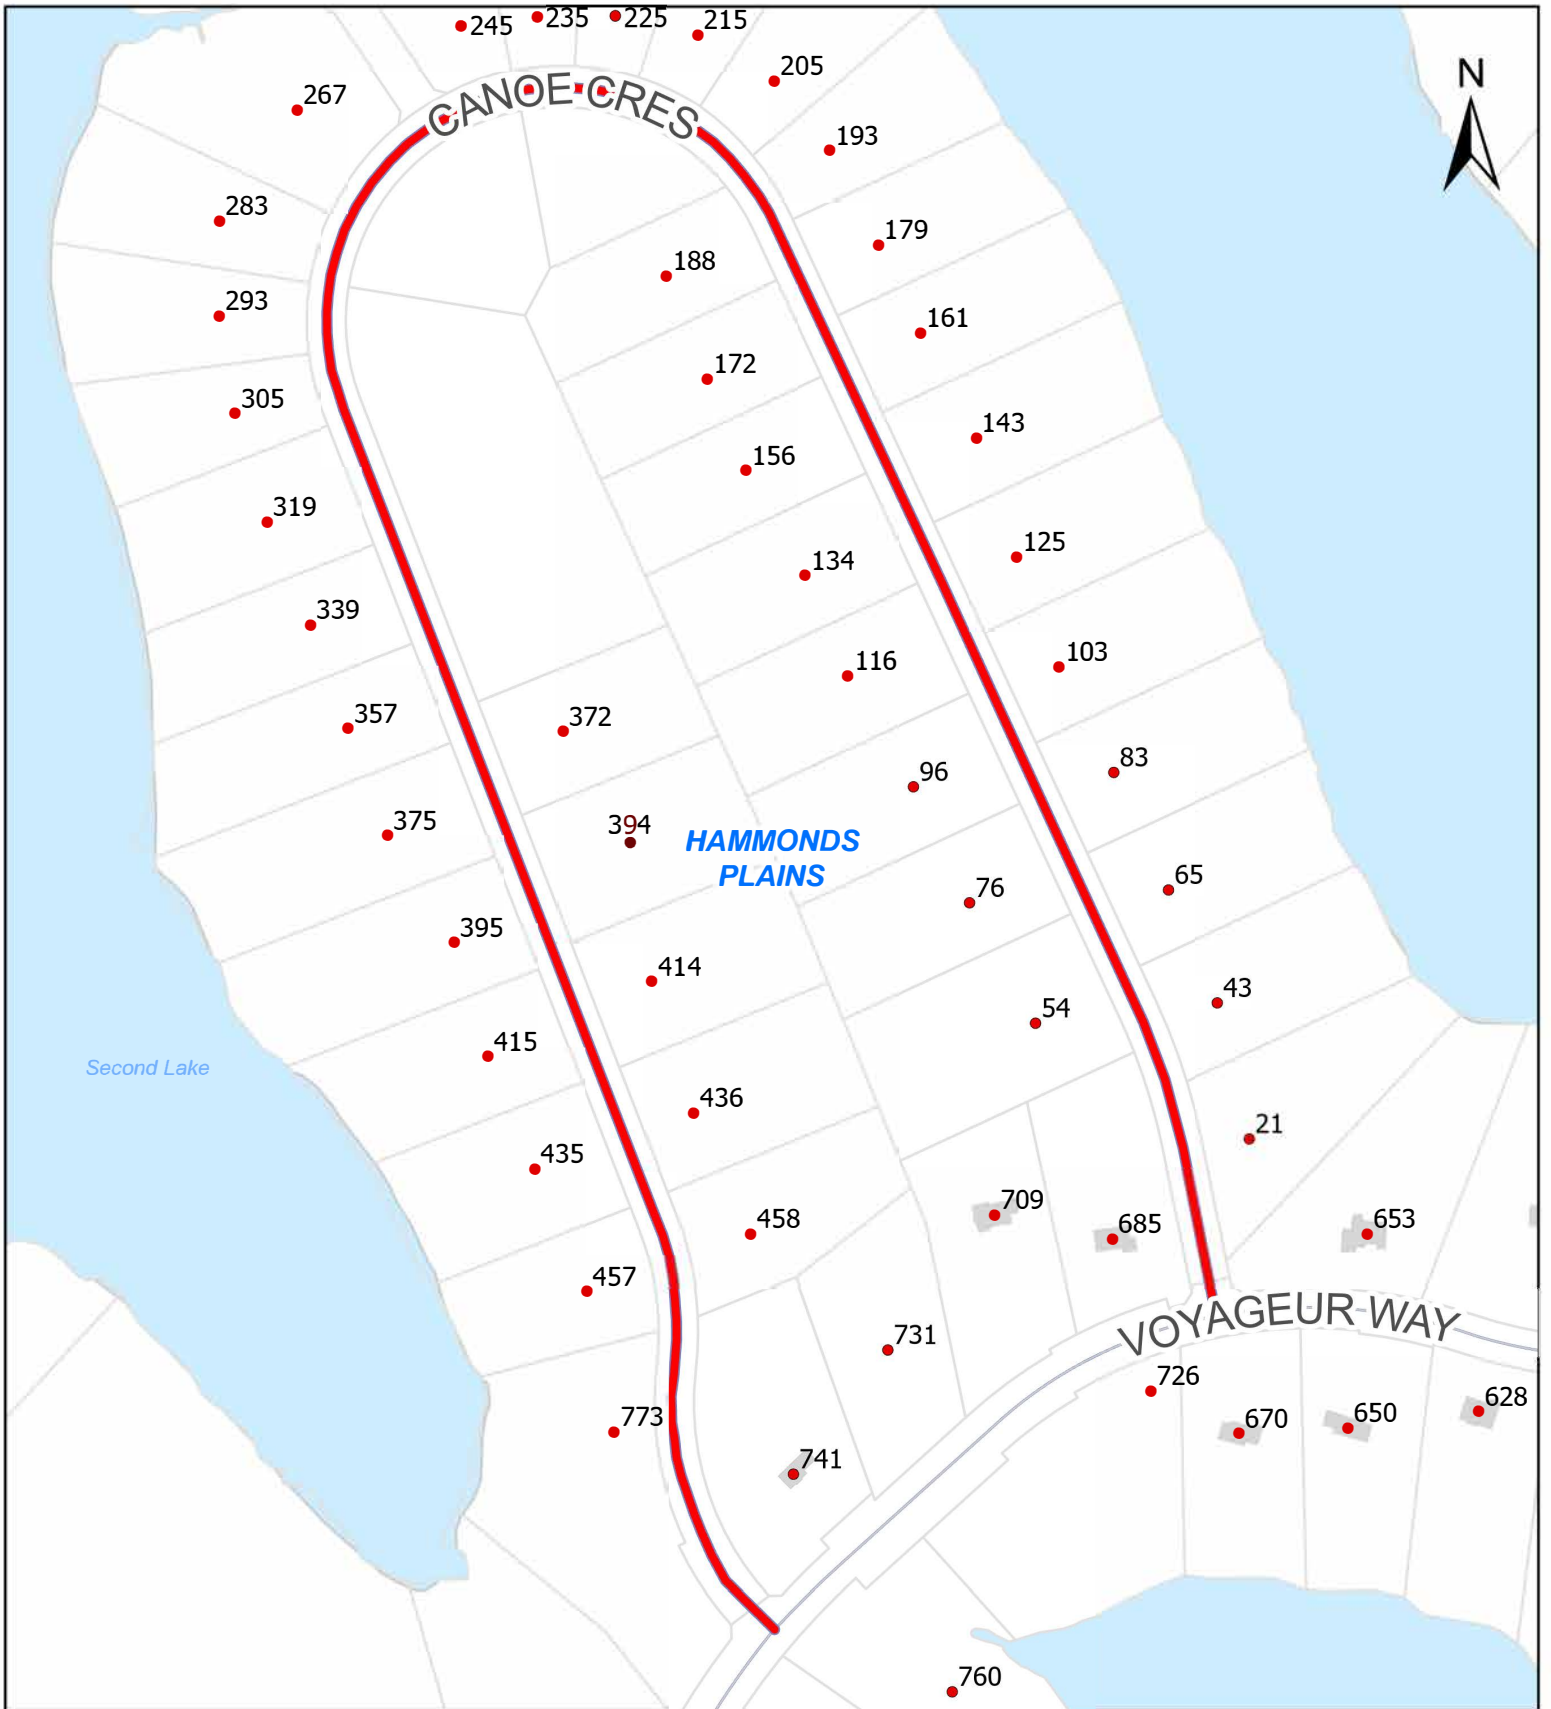

0 25 50 100
 Meters

Report CA137
April 18, 2024

The accuracy of any representation on this plan is not guaranteed.

Map 58: Berm St, Halifax

HALIFAX

 New Street

Report CA137
April 18, 2024

The accuracy of any representation on this plan is not guaranteed.