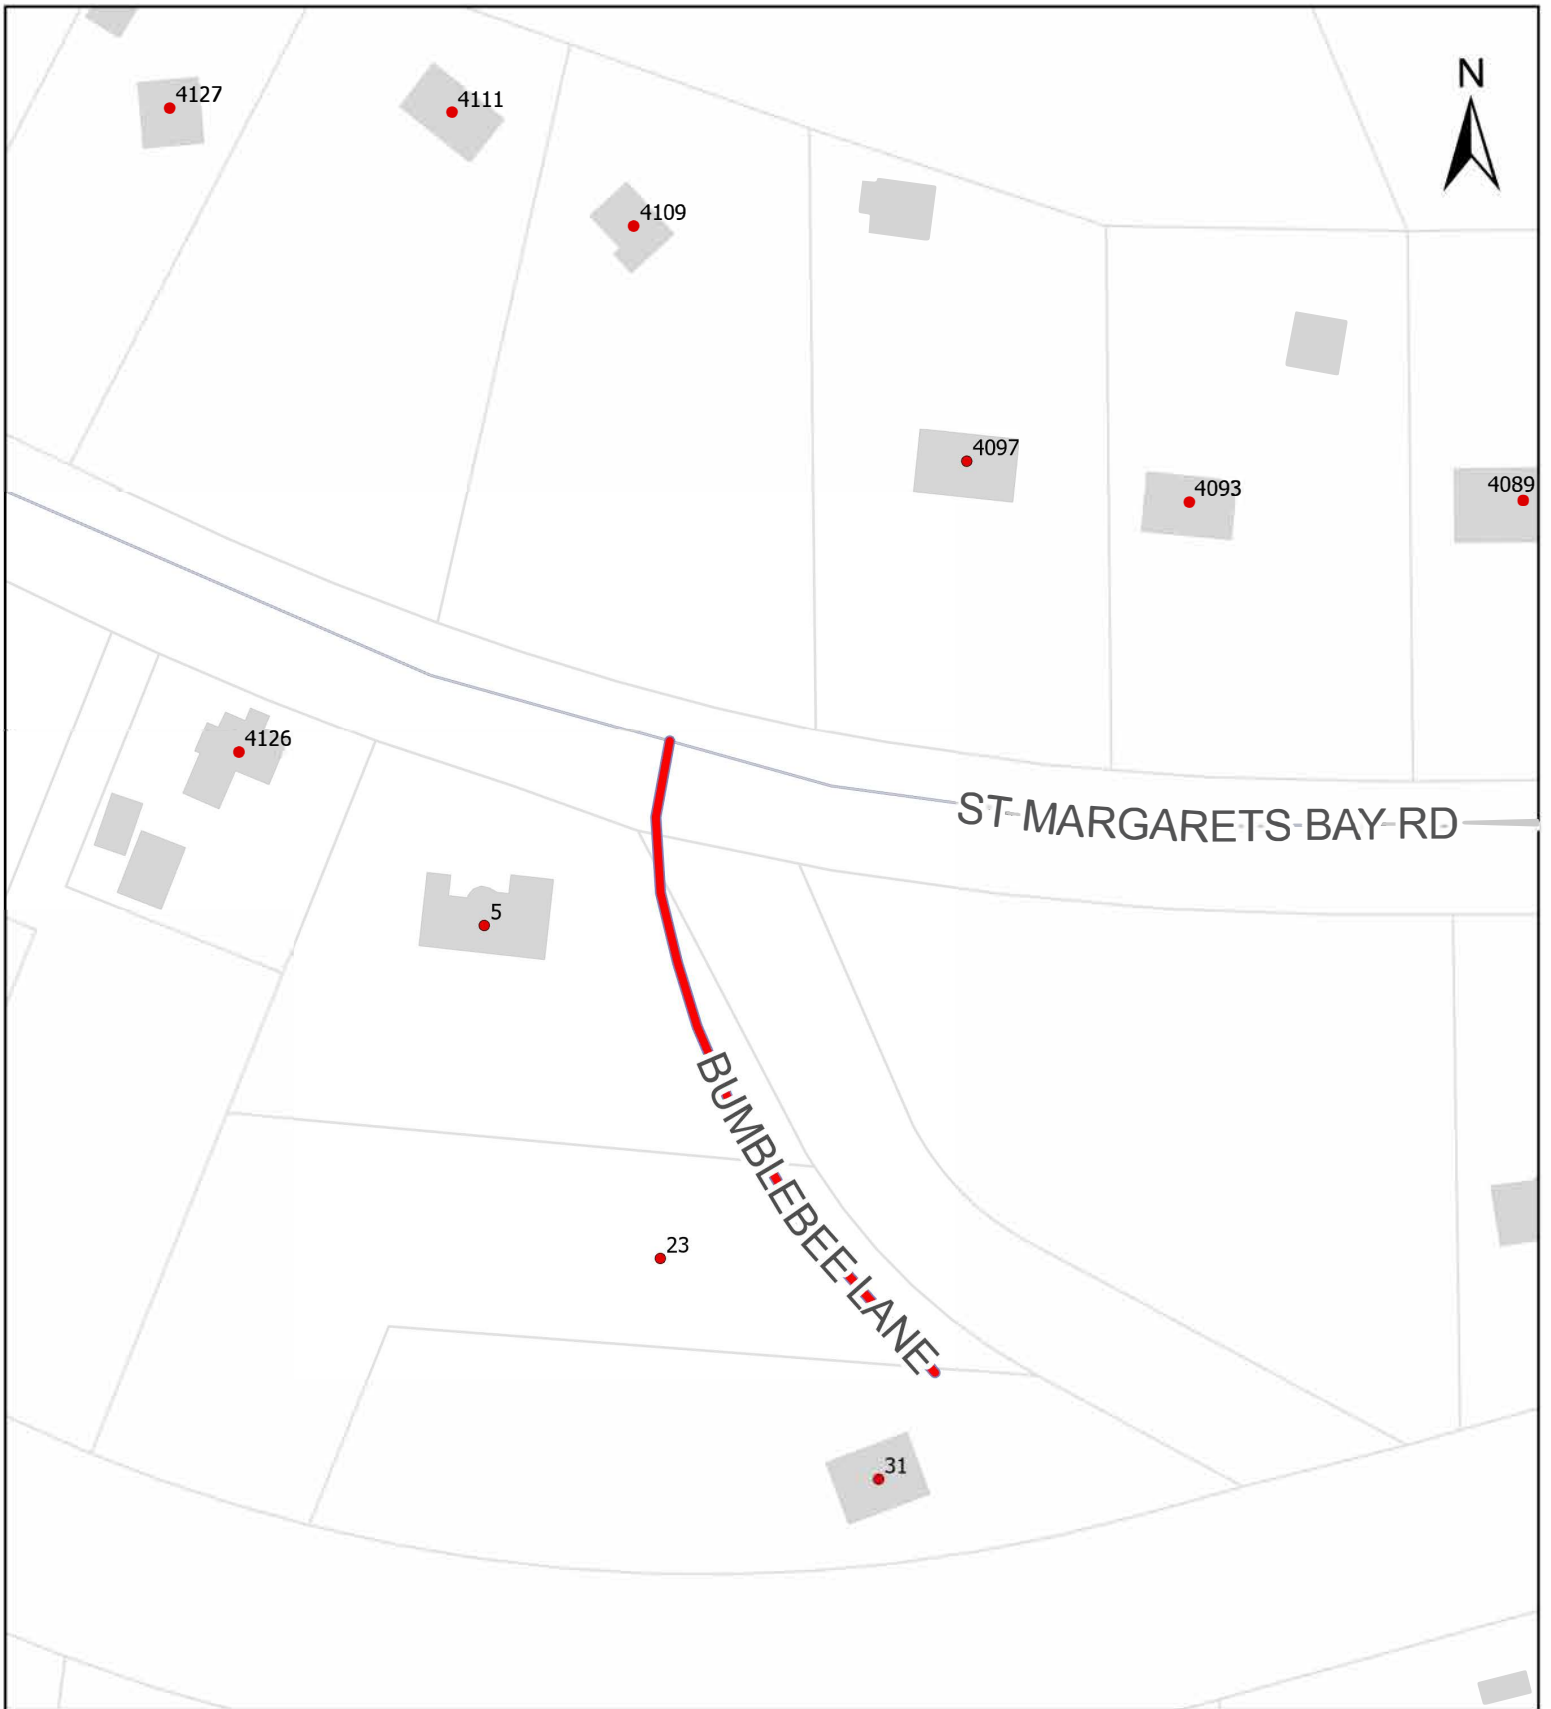

Map 7 - Bumblebee Lane, Hubley

HALIFAX

New Private Lane

Report CA137
April 18, 2024

The accuracy of any representation on this plan is not guaranteed.