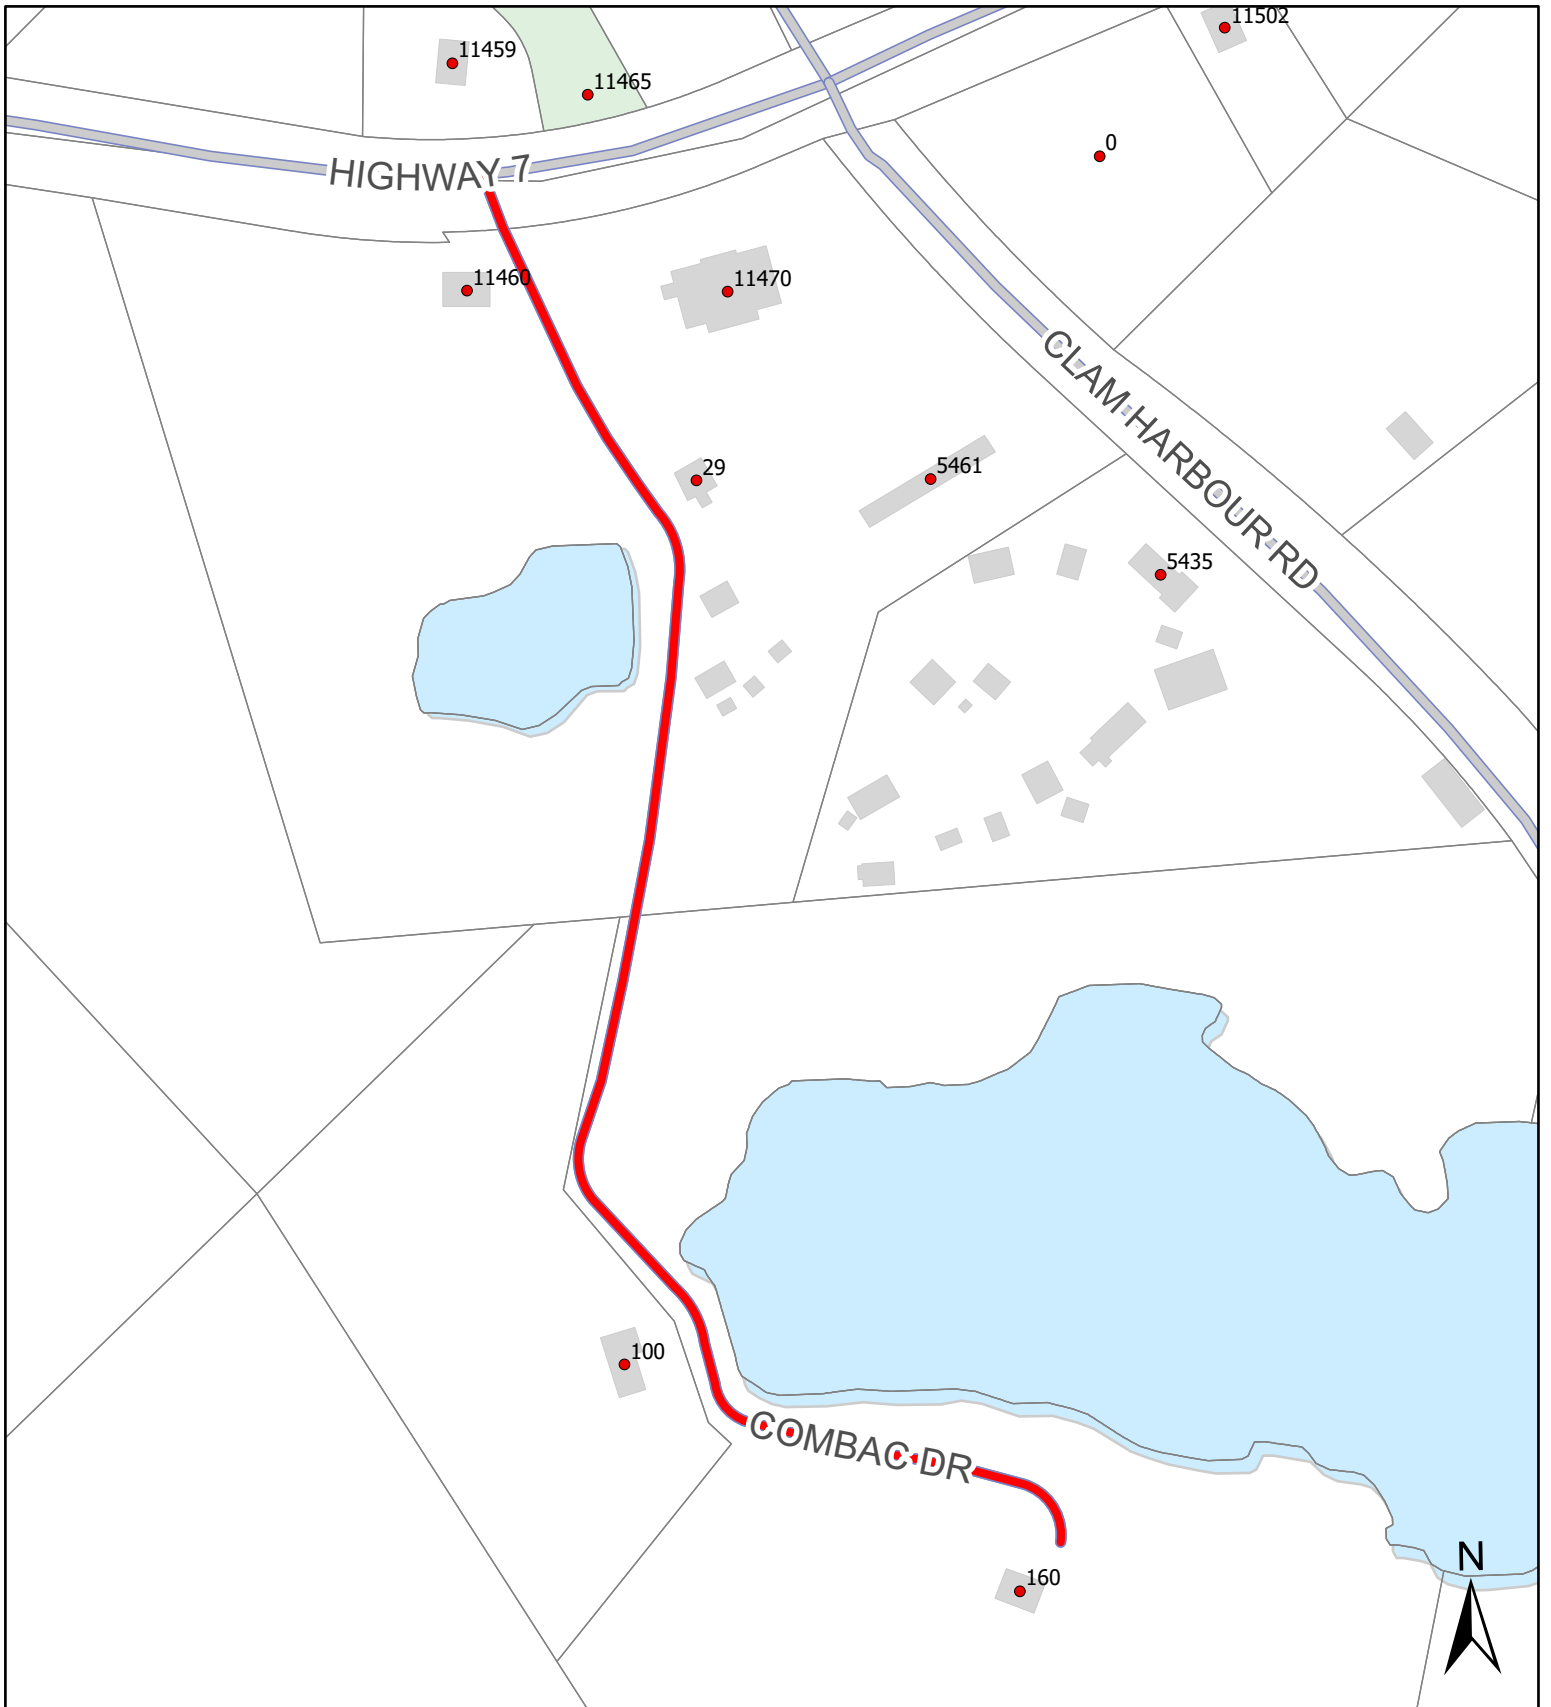

Map 14: Combac Dr, Lake Charlotte

HALIFAX

 New Private Lane

Report CA137
March 7, 2024

The accuracy of any representation on this plan is not guaranteed.

Map 15: Conway Dr, Elmsdale

HALIFAX

 **New Private Lane**