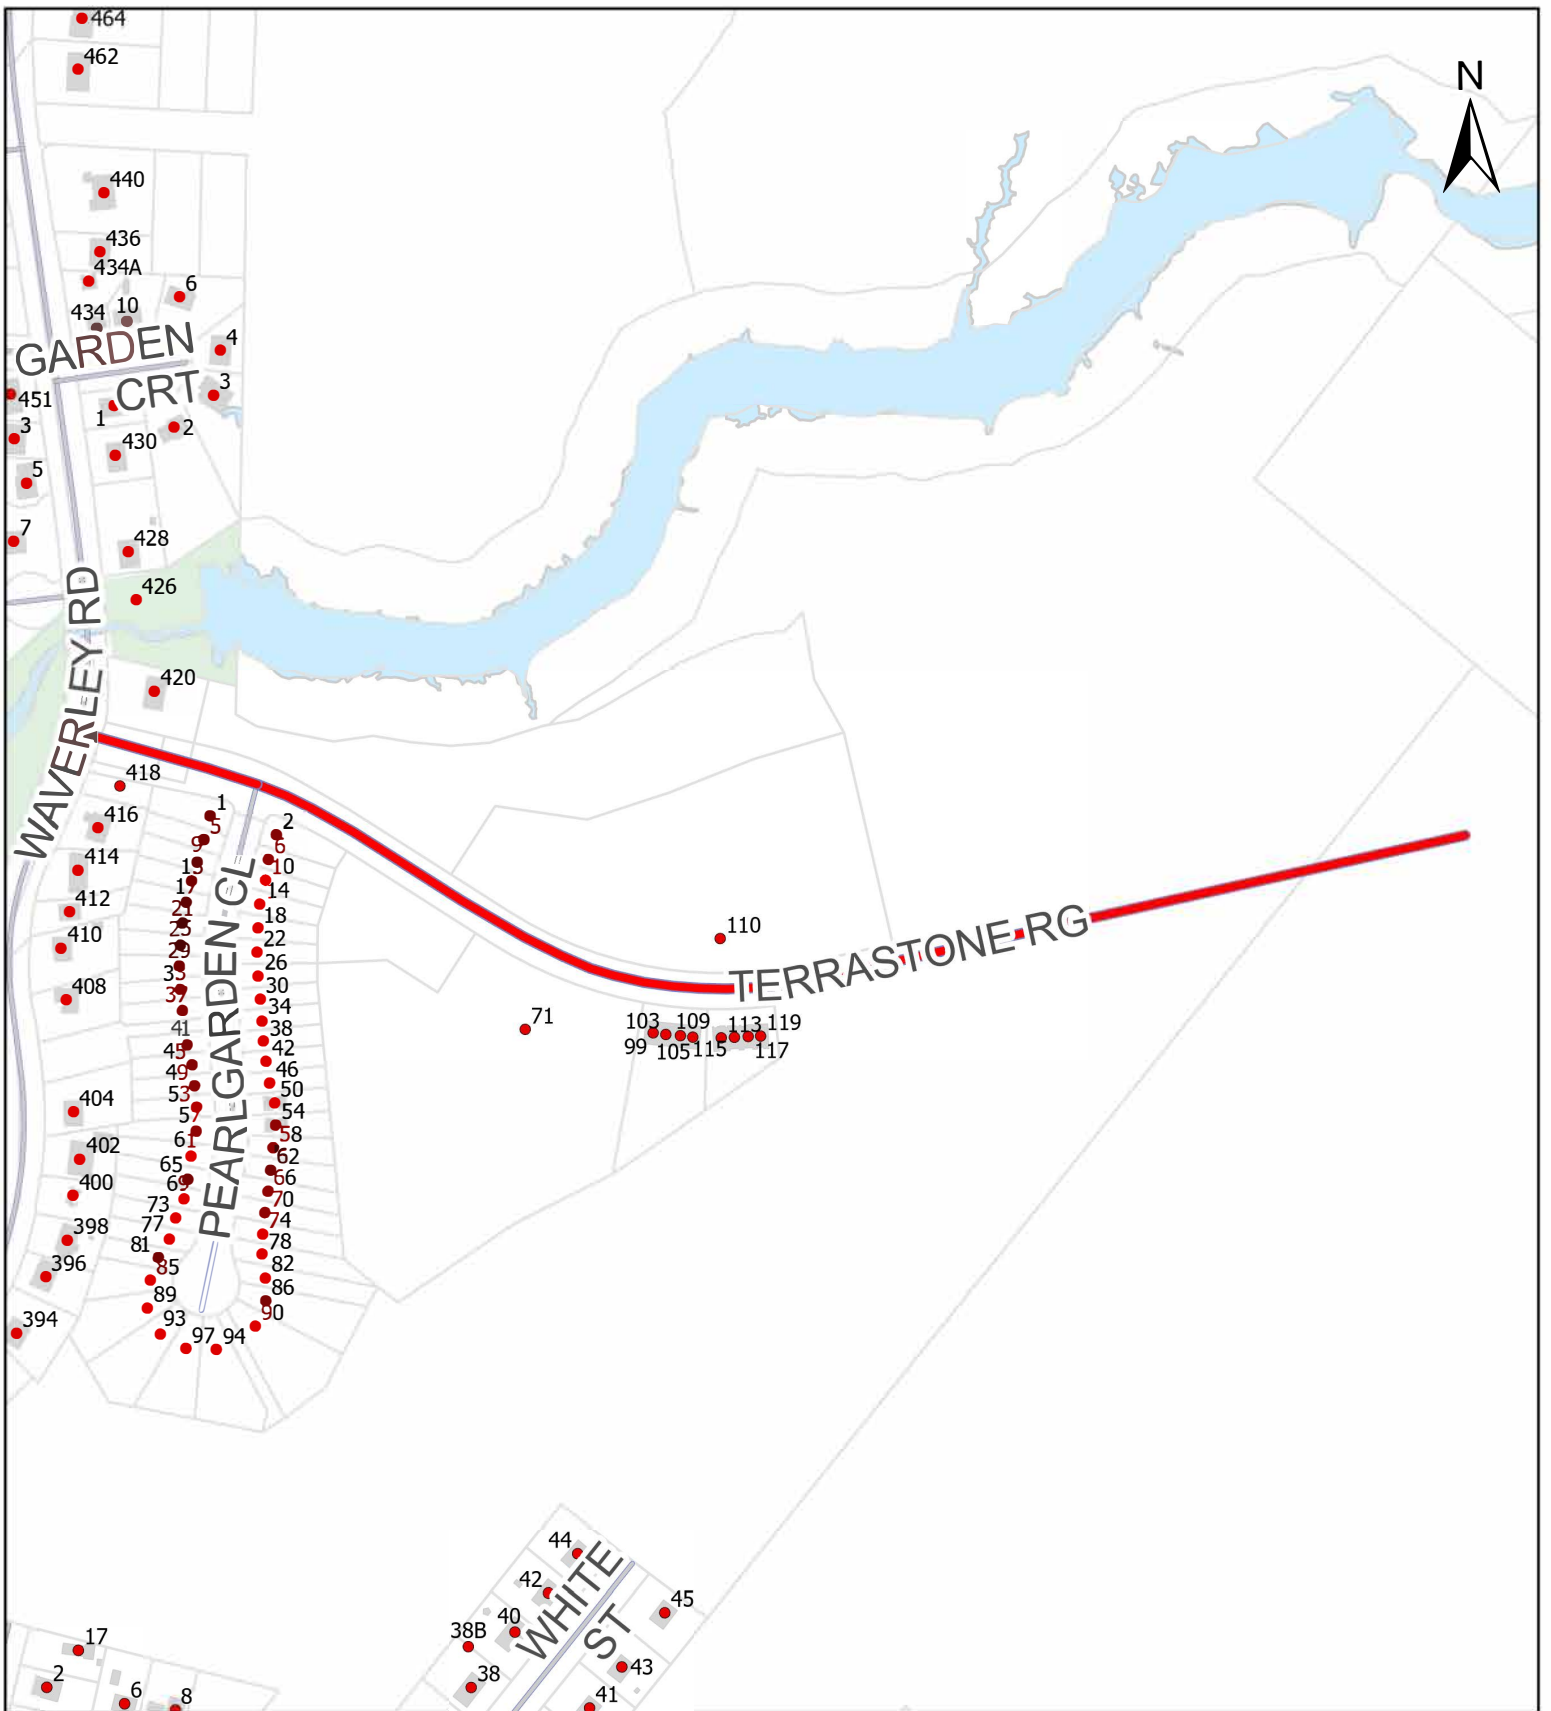

0 30 60 120 Meters

Report CA137
April 18, 2024

The accuracy of any representation on this plan is not guaranteed.

Map 75: Terrastone Rg, Dartmouth

HALIFAX

 New Street

Report CA137
April 18, 2024

The accuracy of any representation on this plan is not guaranteed.