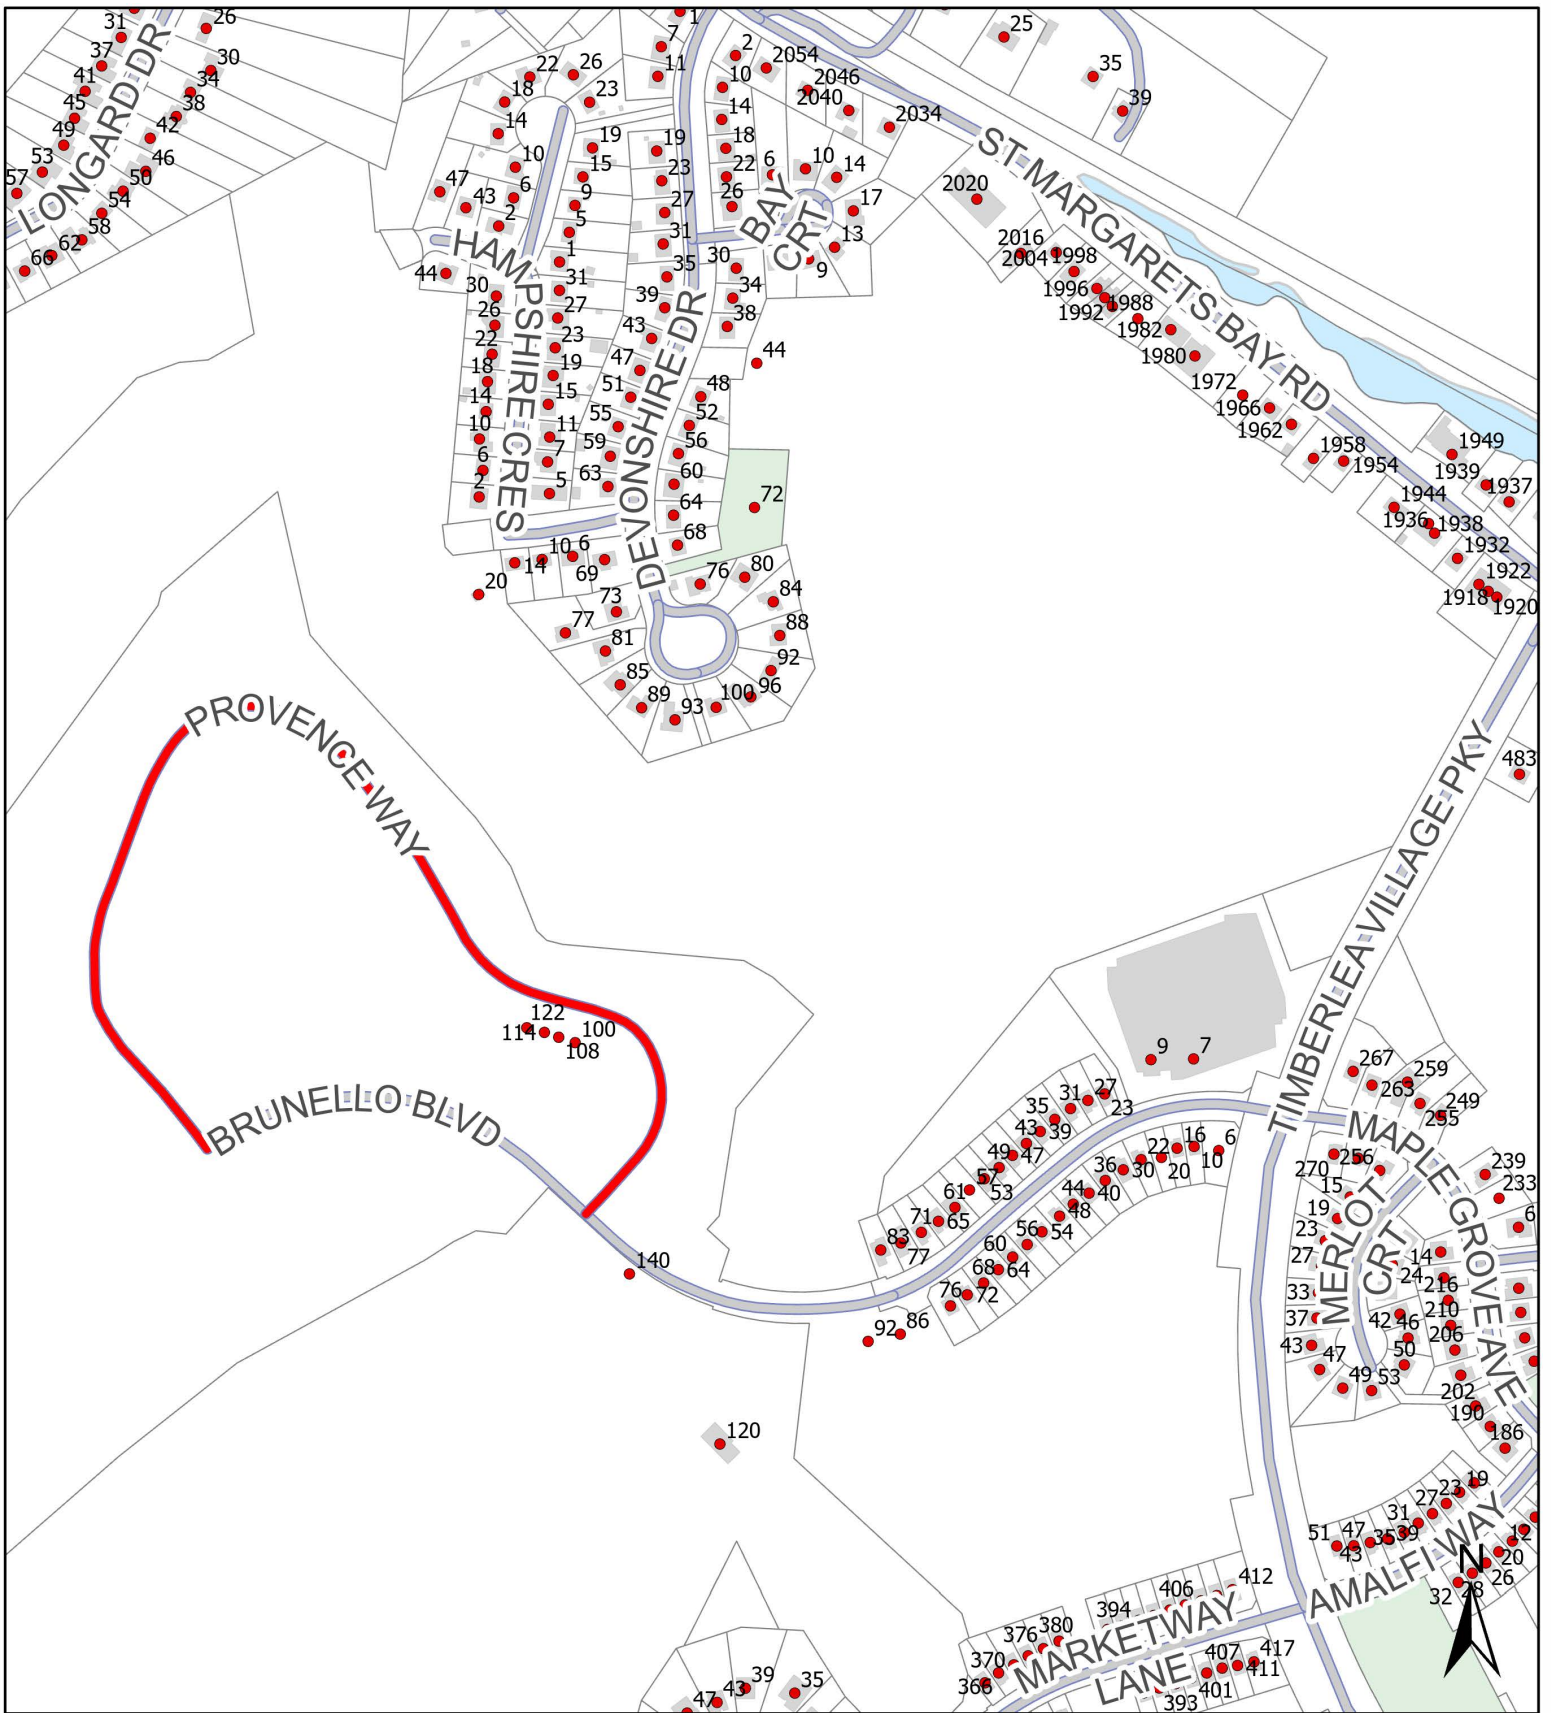

Map 39: Provence Way, Timberlea

HALIFAX

New Private Lane

Report CA137
March 7, 2024

The accuracy of any representation on this plan is not guaranteed.