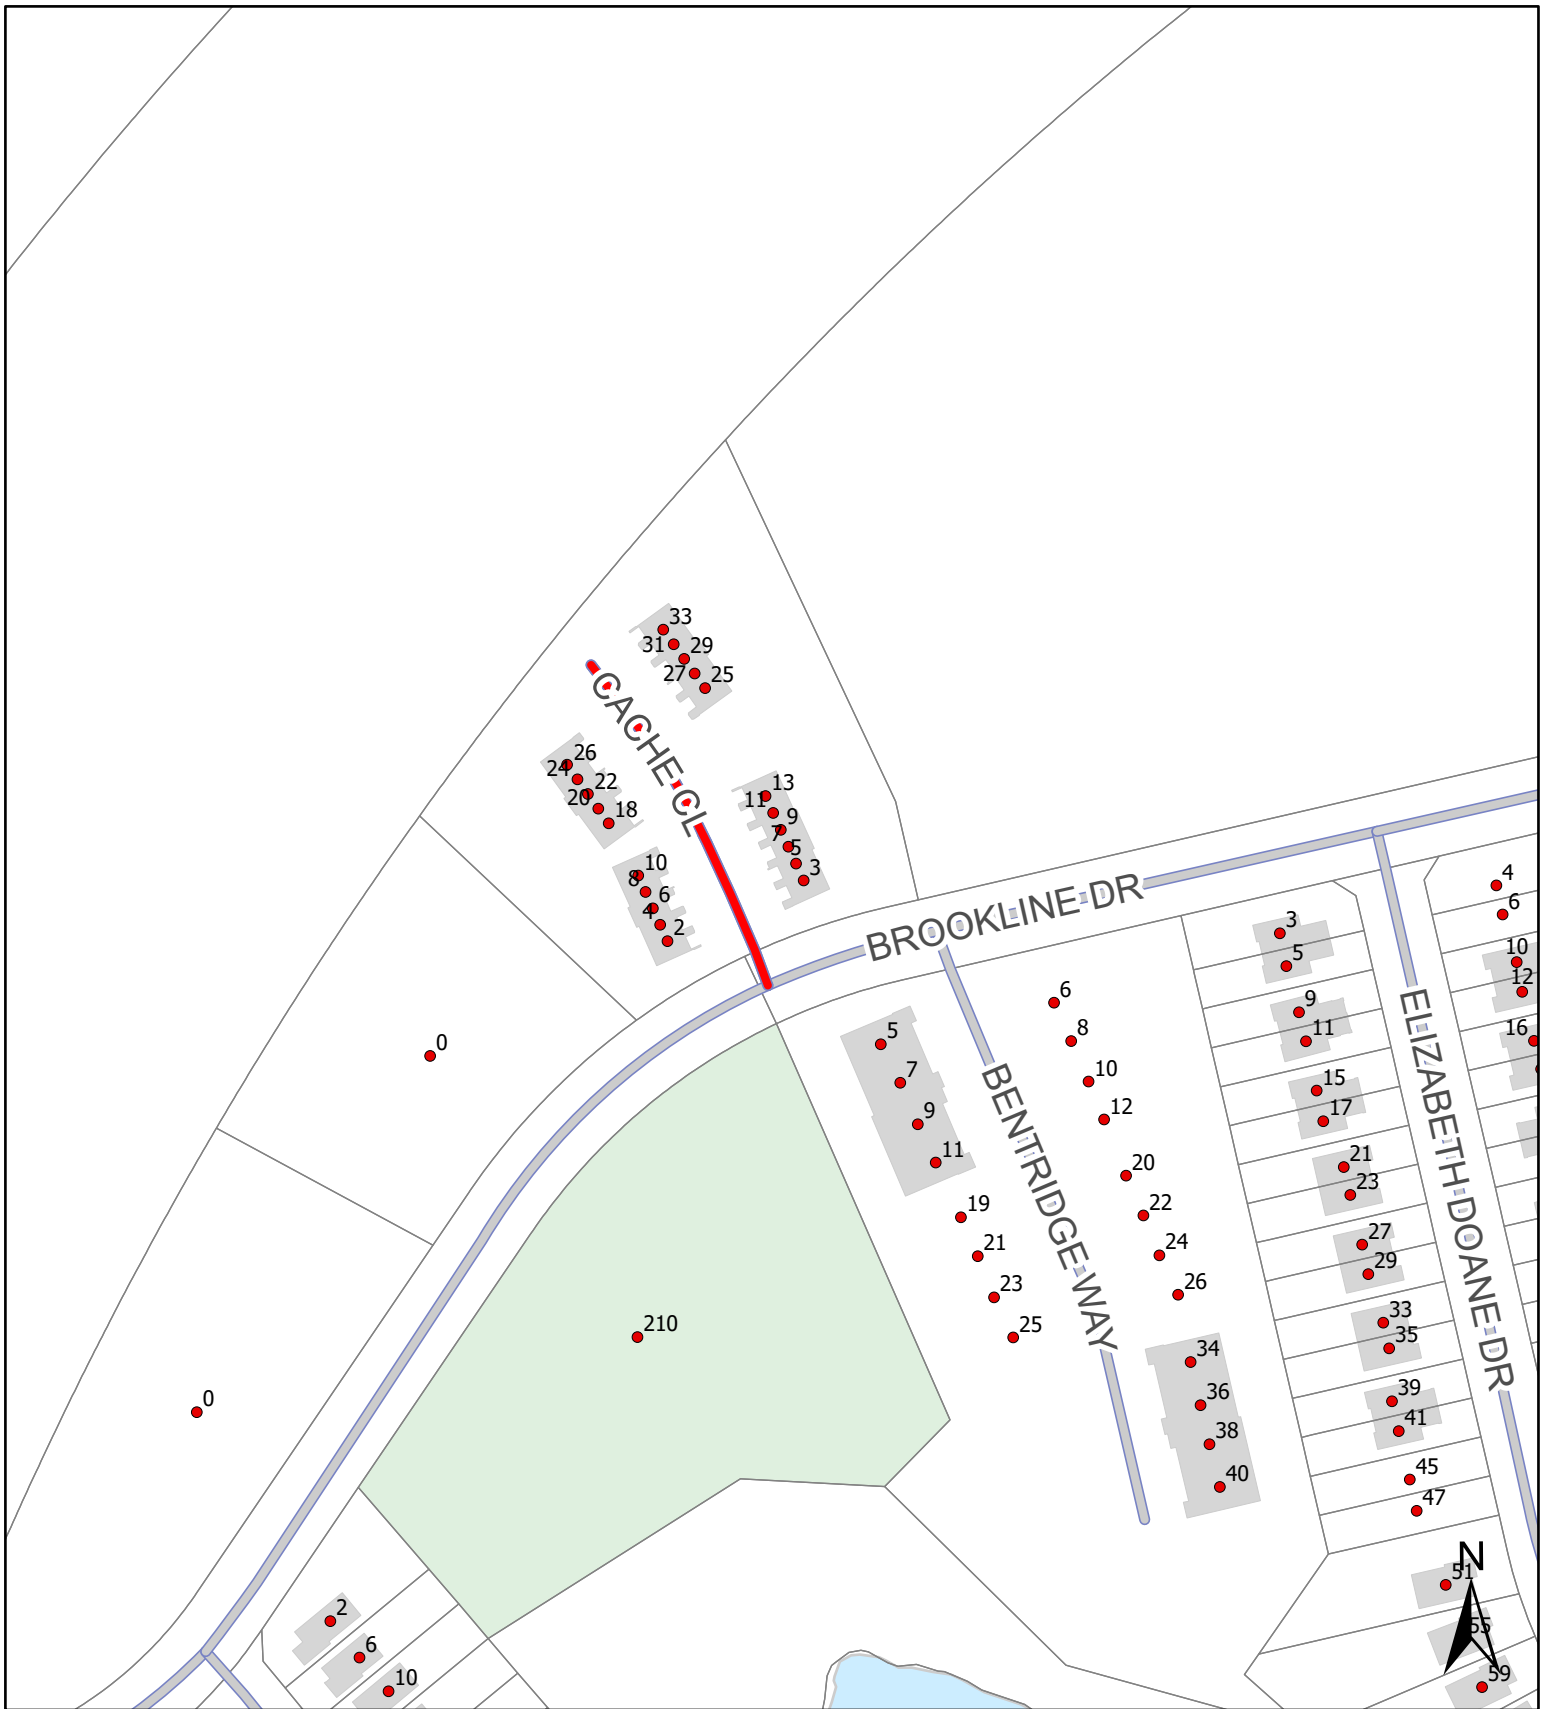

Map 9: Cache Cl, Bedford

HALIFAX

New Private Lane

Report CA137
March 7, 2024

The accuracy of any representation on this plan is not guaranteed.