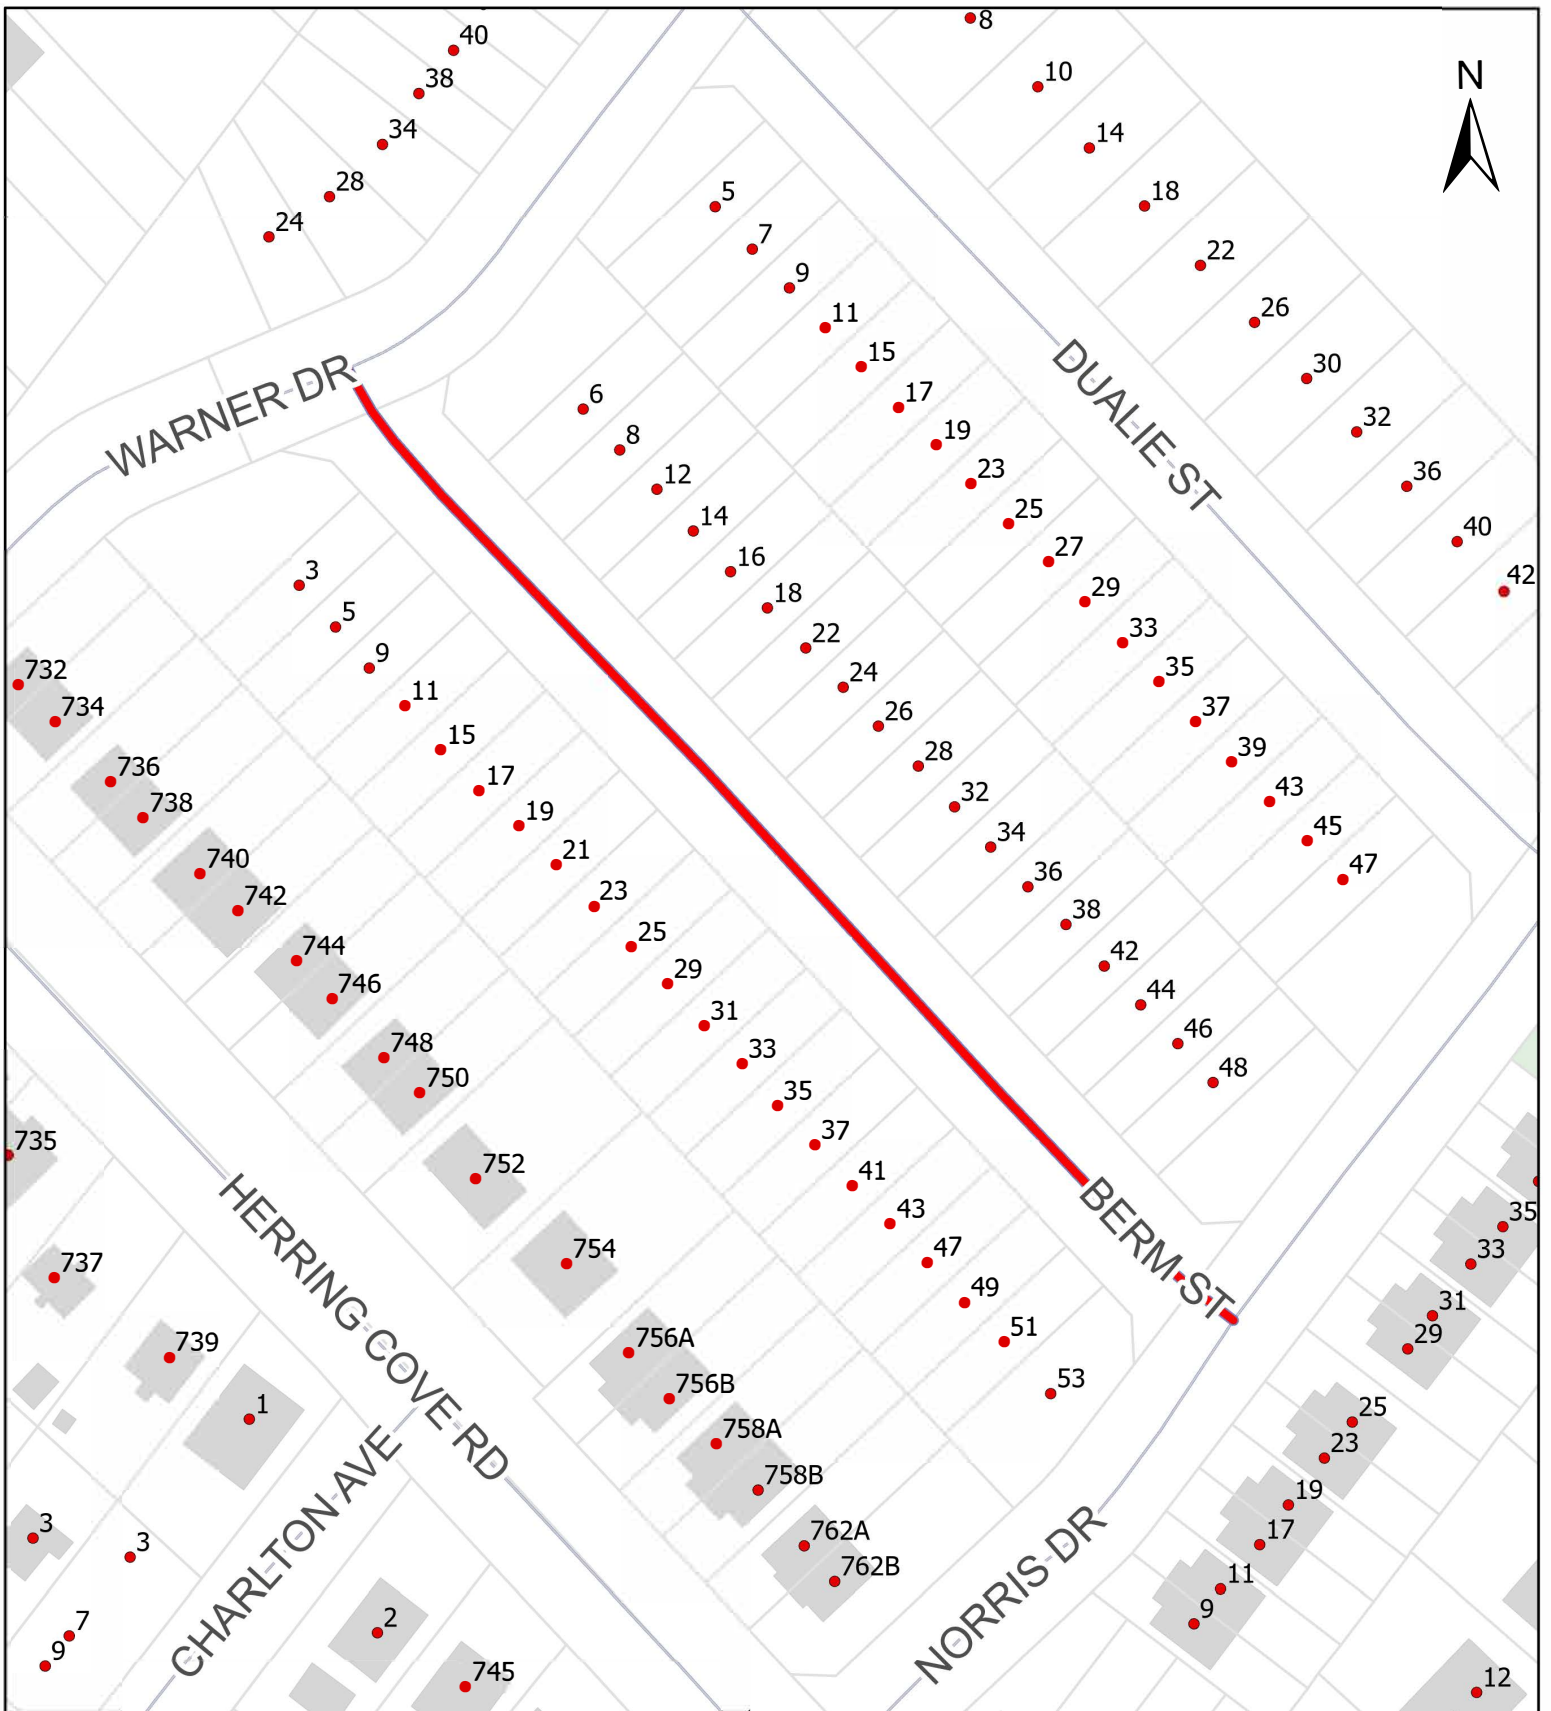

0 25 50 100
 Meters

Report CA137
April 18, 2024

The accuracy of any representation on this plan is not guaranteed.

Map 58: Berm St, Halifax

HALIFAX

 New Street

Report CA137
April 18, 2024

The accuracy of any representation on this plan is not guaranteed.