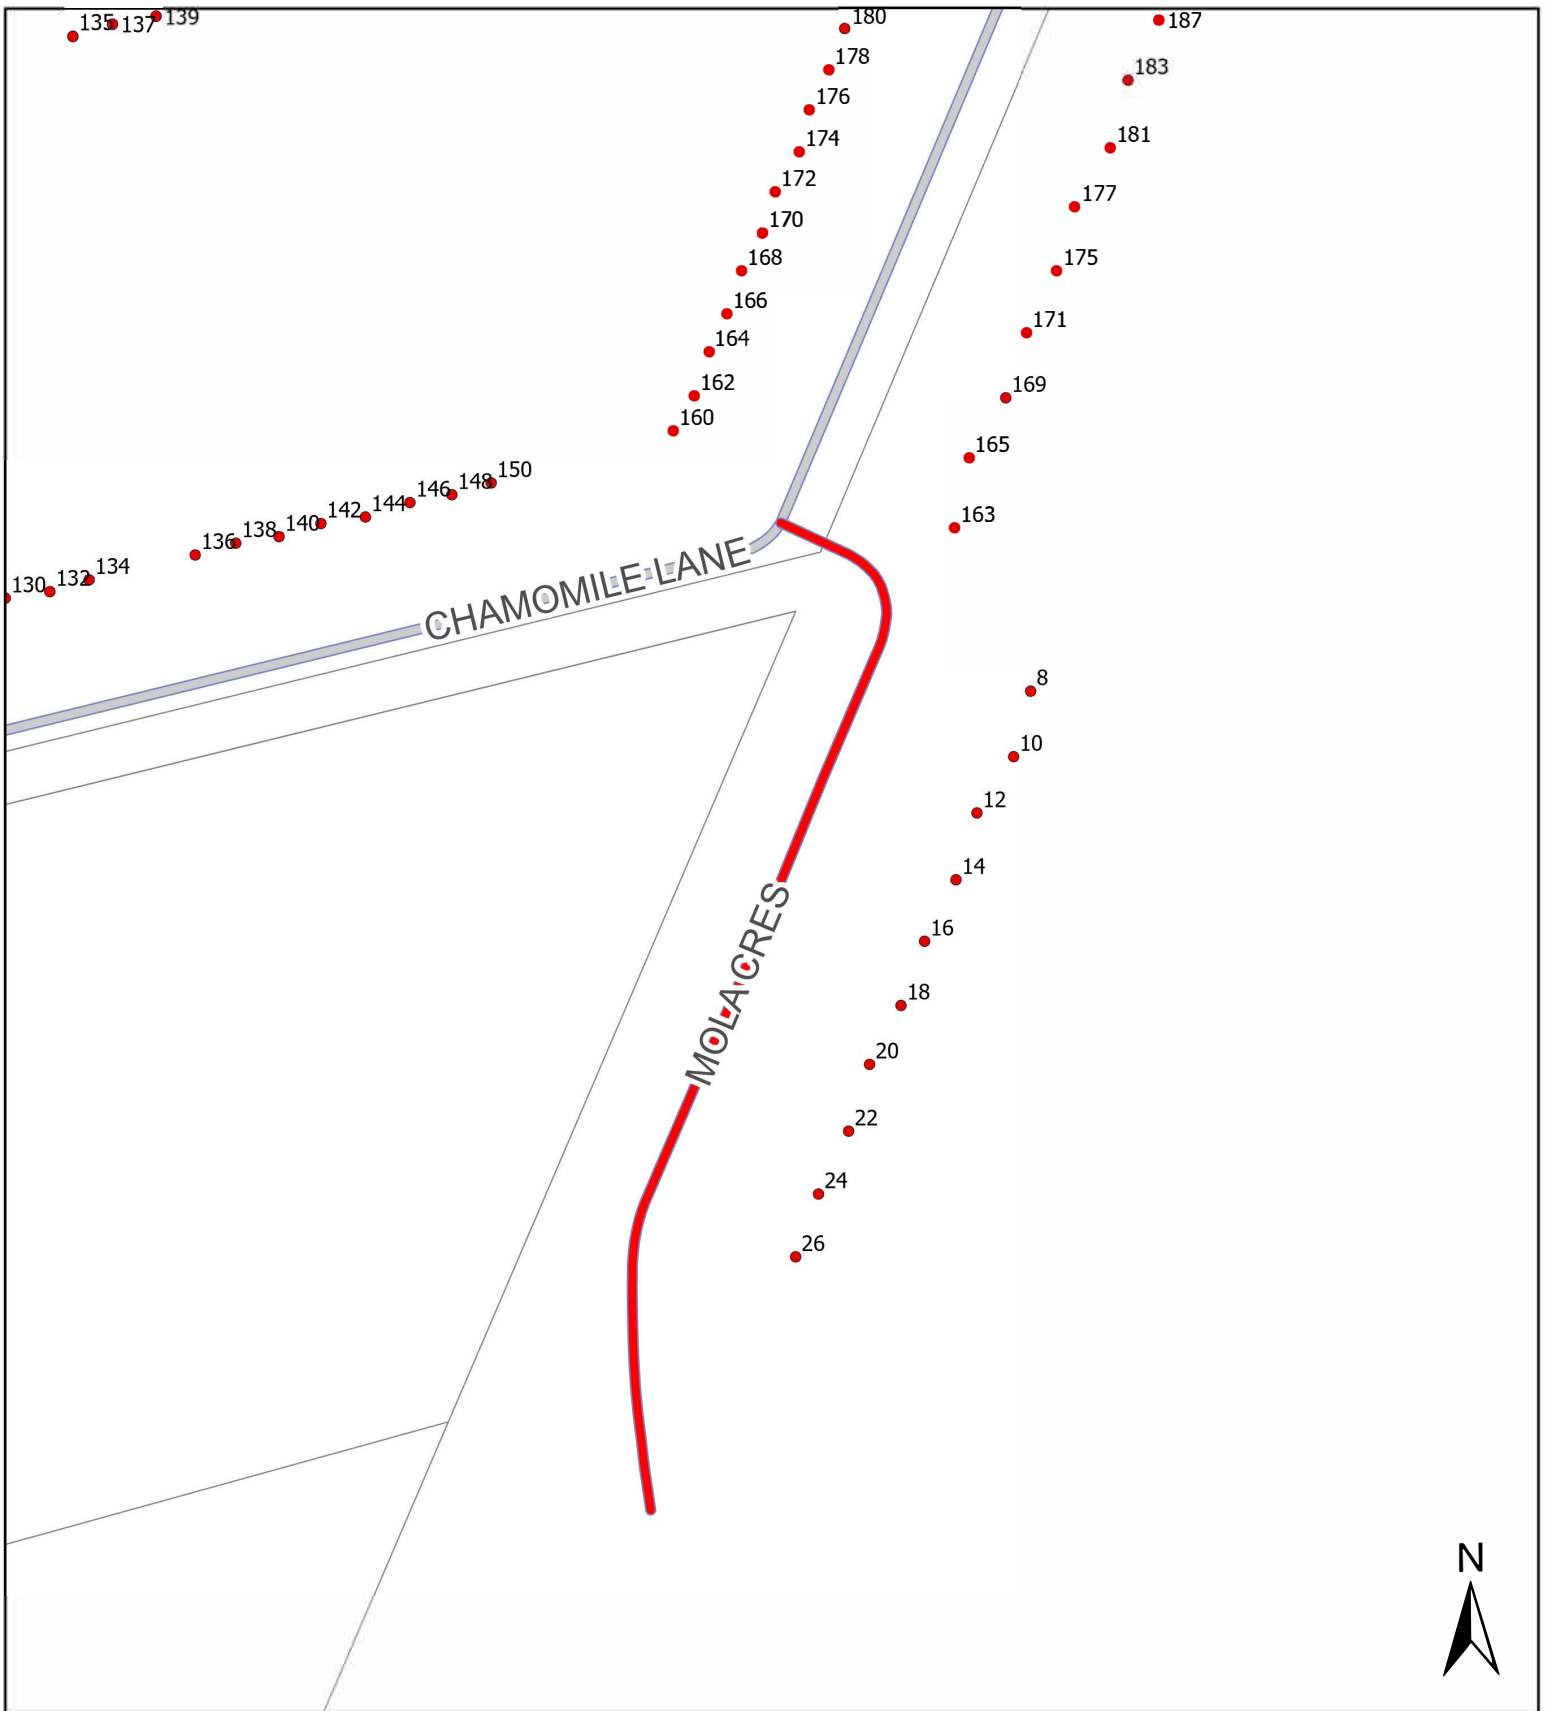

Map 31: Mola Cres, Upper Hammonds Plains

HALIFAX

New Private Lane

Report CA137
March 7, 2024

The accuracy of any representation on this plan is not guaranteed.