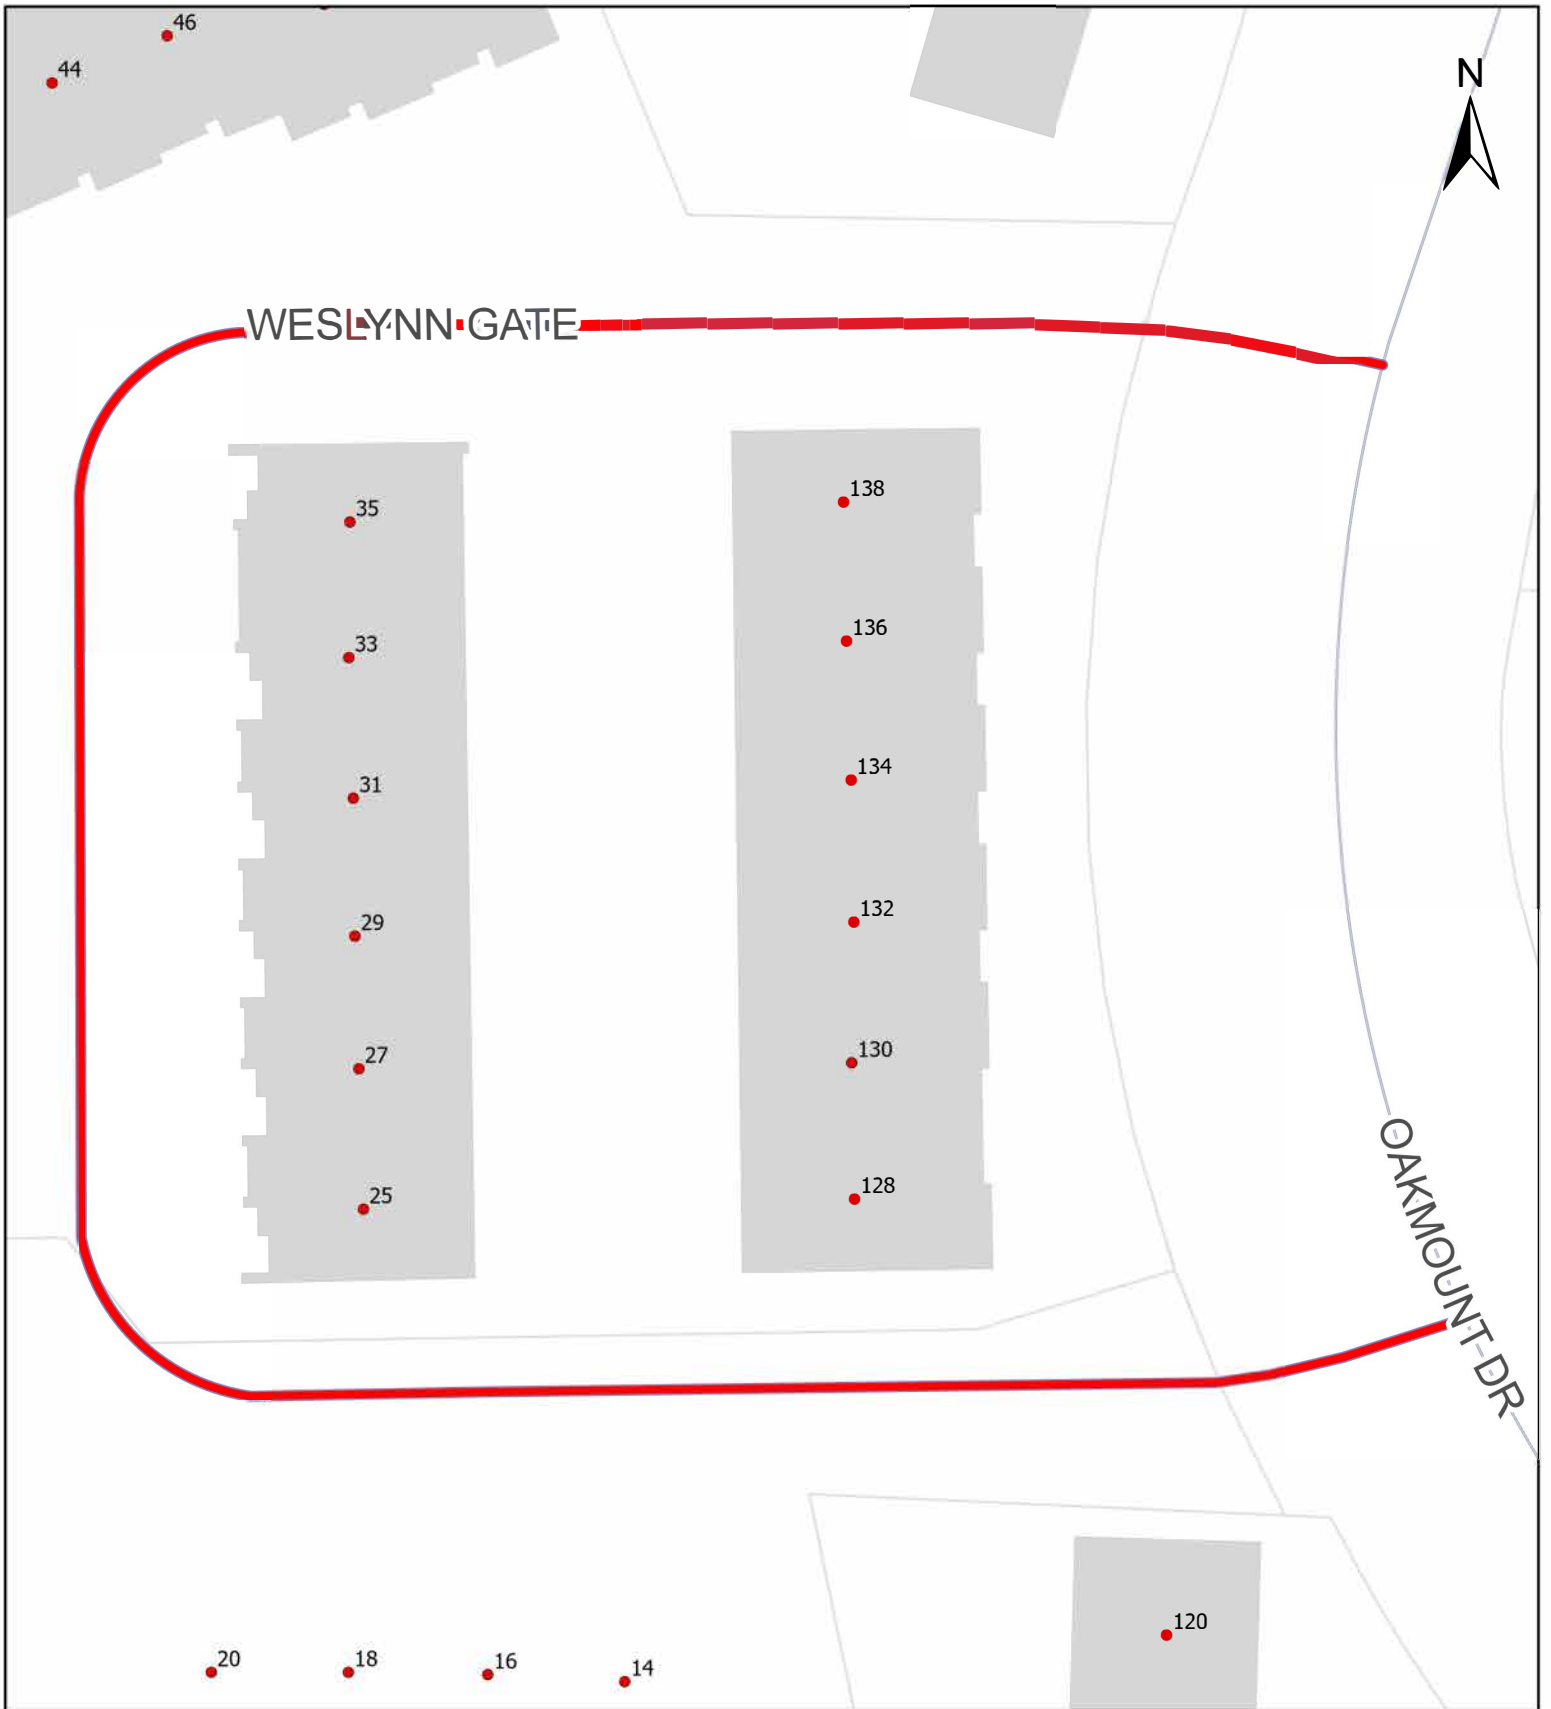

Map 52: Weslynn Gate, Bedford

HALIFAX

New Private Lane

0 5 10 20
Meters

Report CA137
April 18, 2024

The accuracy of any representation on this plan is not guaranteed.