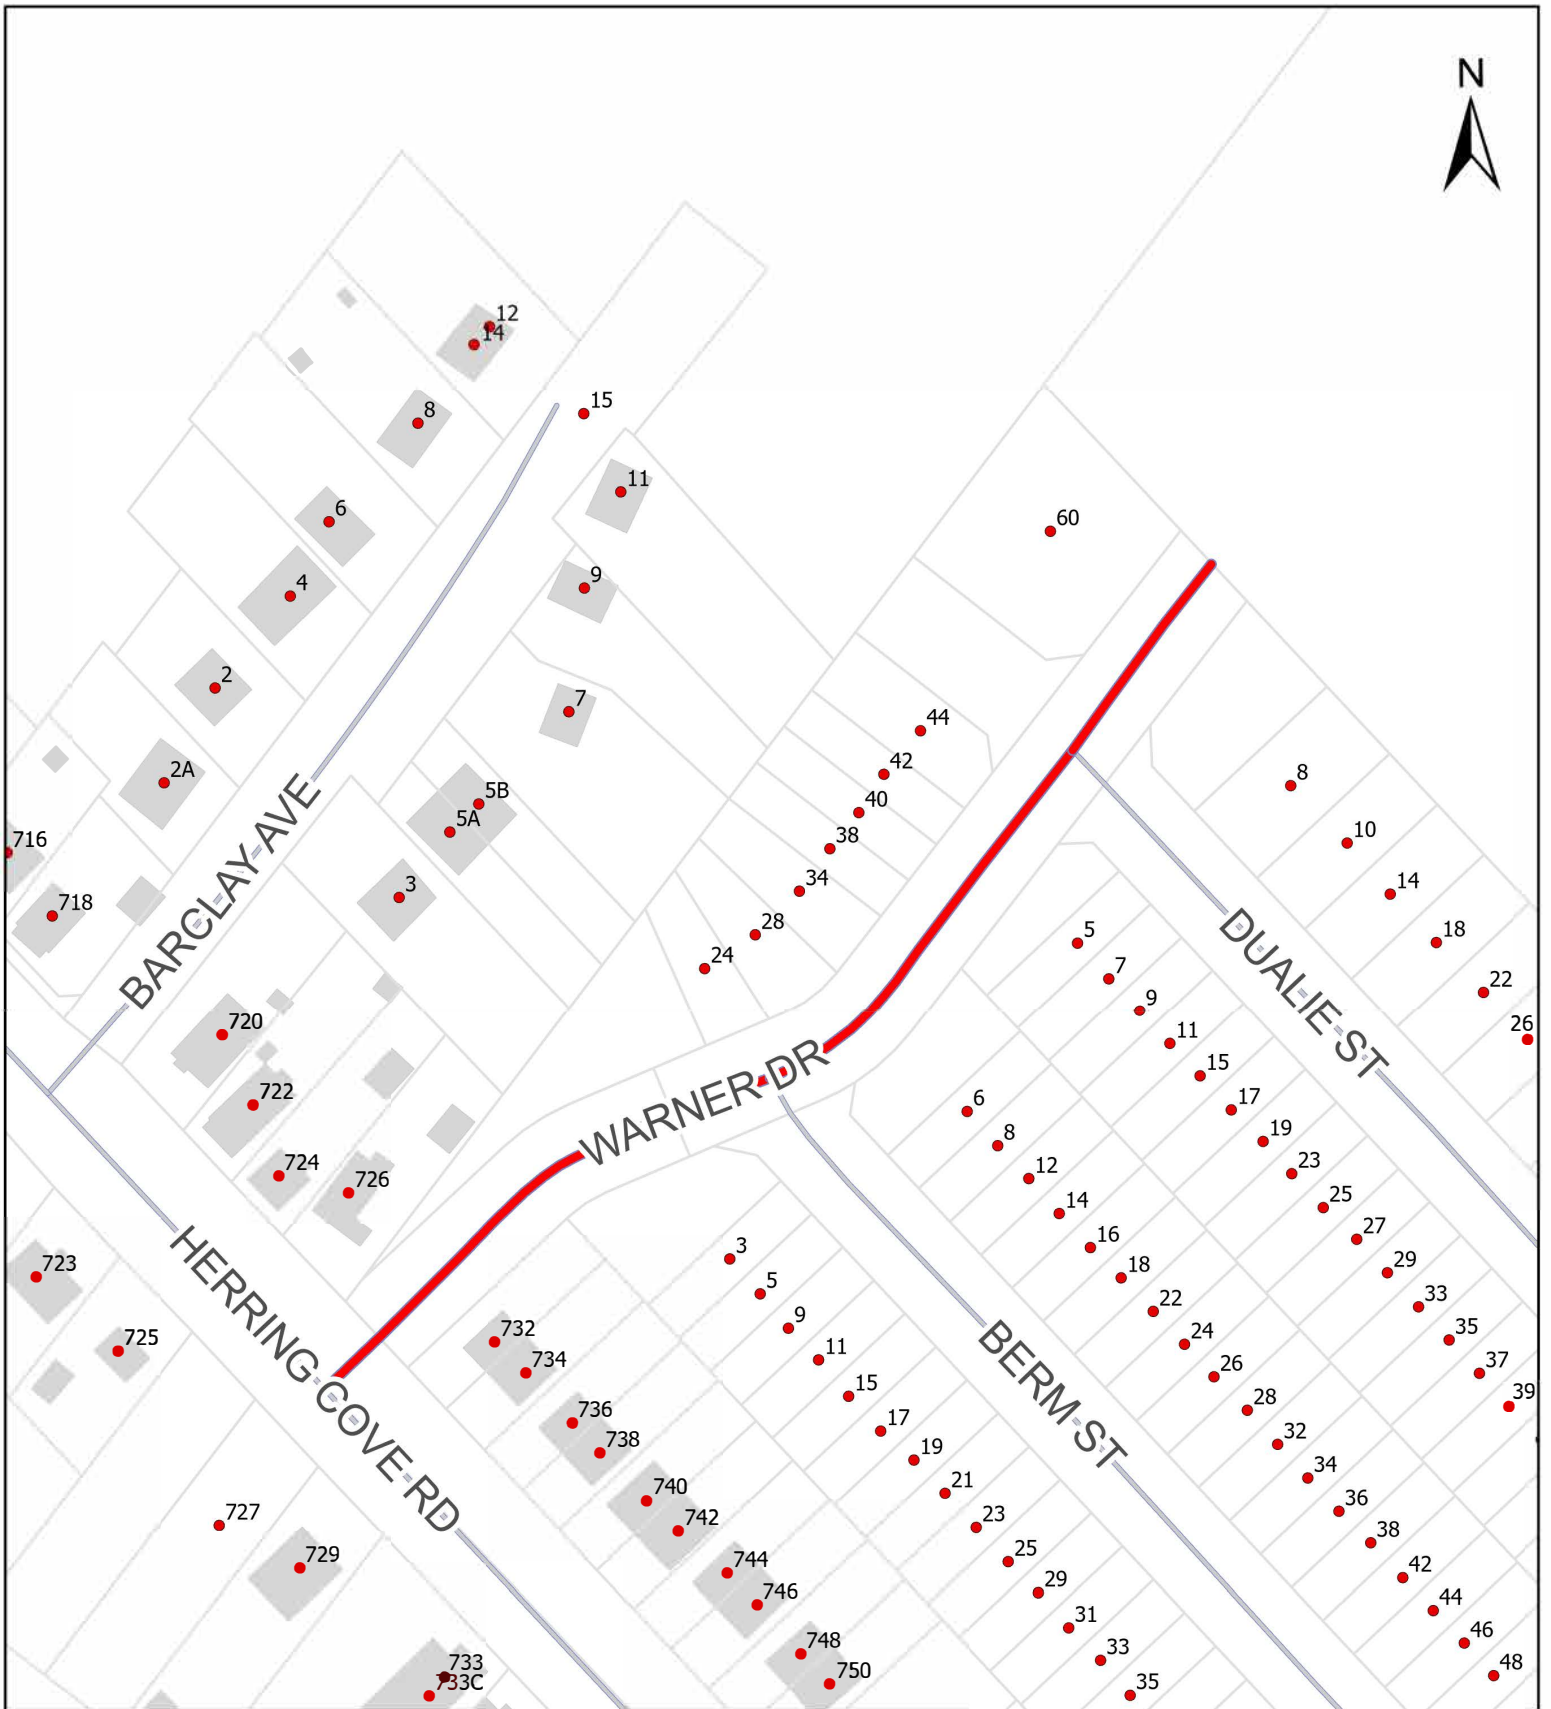

0 30 60 120 Meters

Report CA137
April 18, 2024

The accuracy of any representation on this plan is not guaranteed.

Map 75: Terrastone Rg, Dartmouth

HALIFAX

 New Street

Report CA137
April 18, 2024

The accuracy of any representation on this plan is not guaranteed.