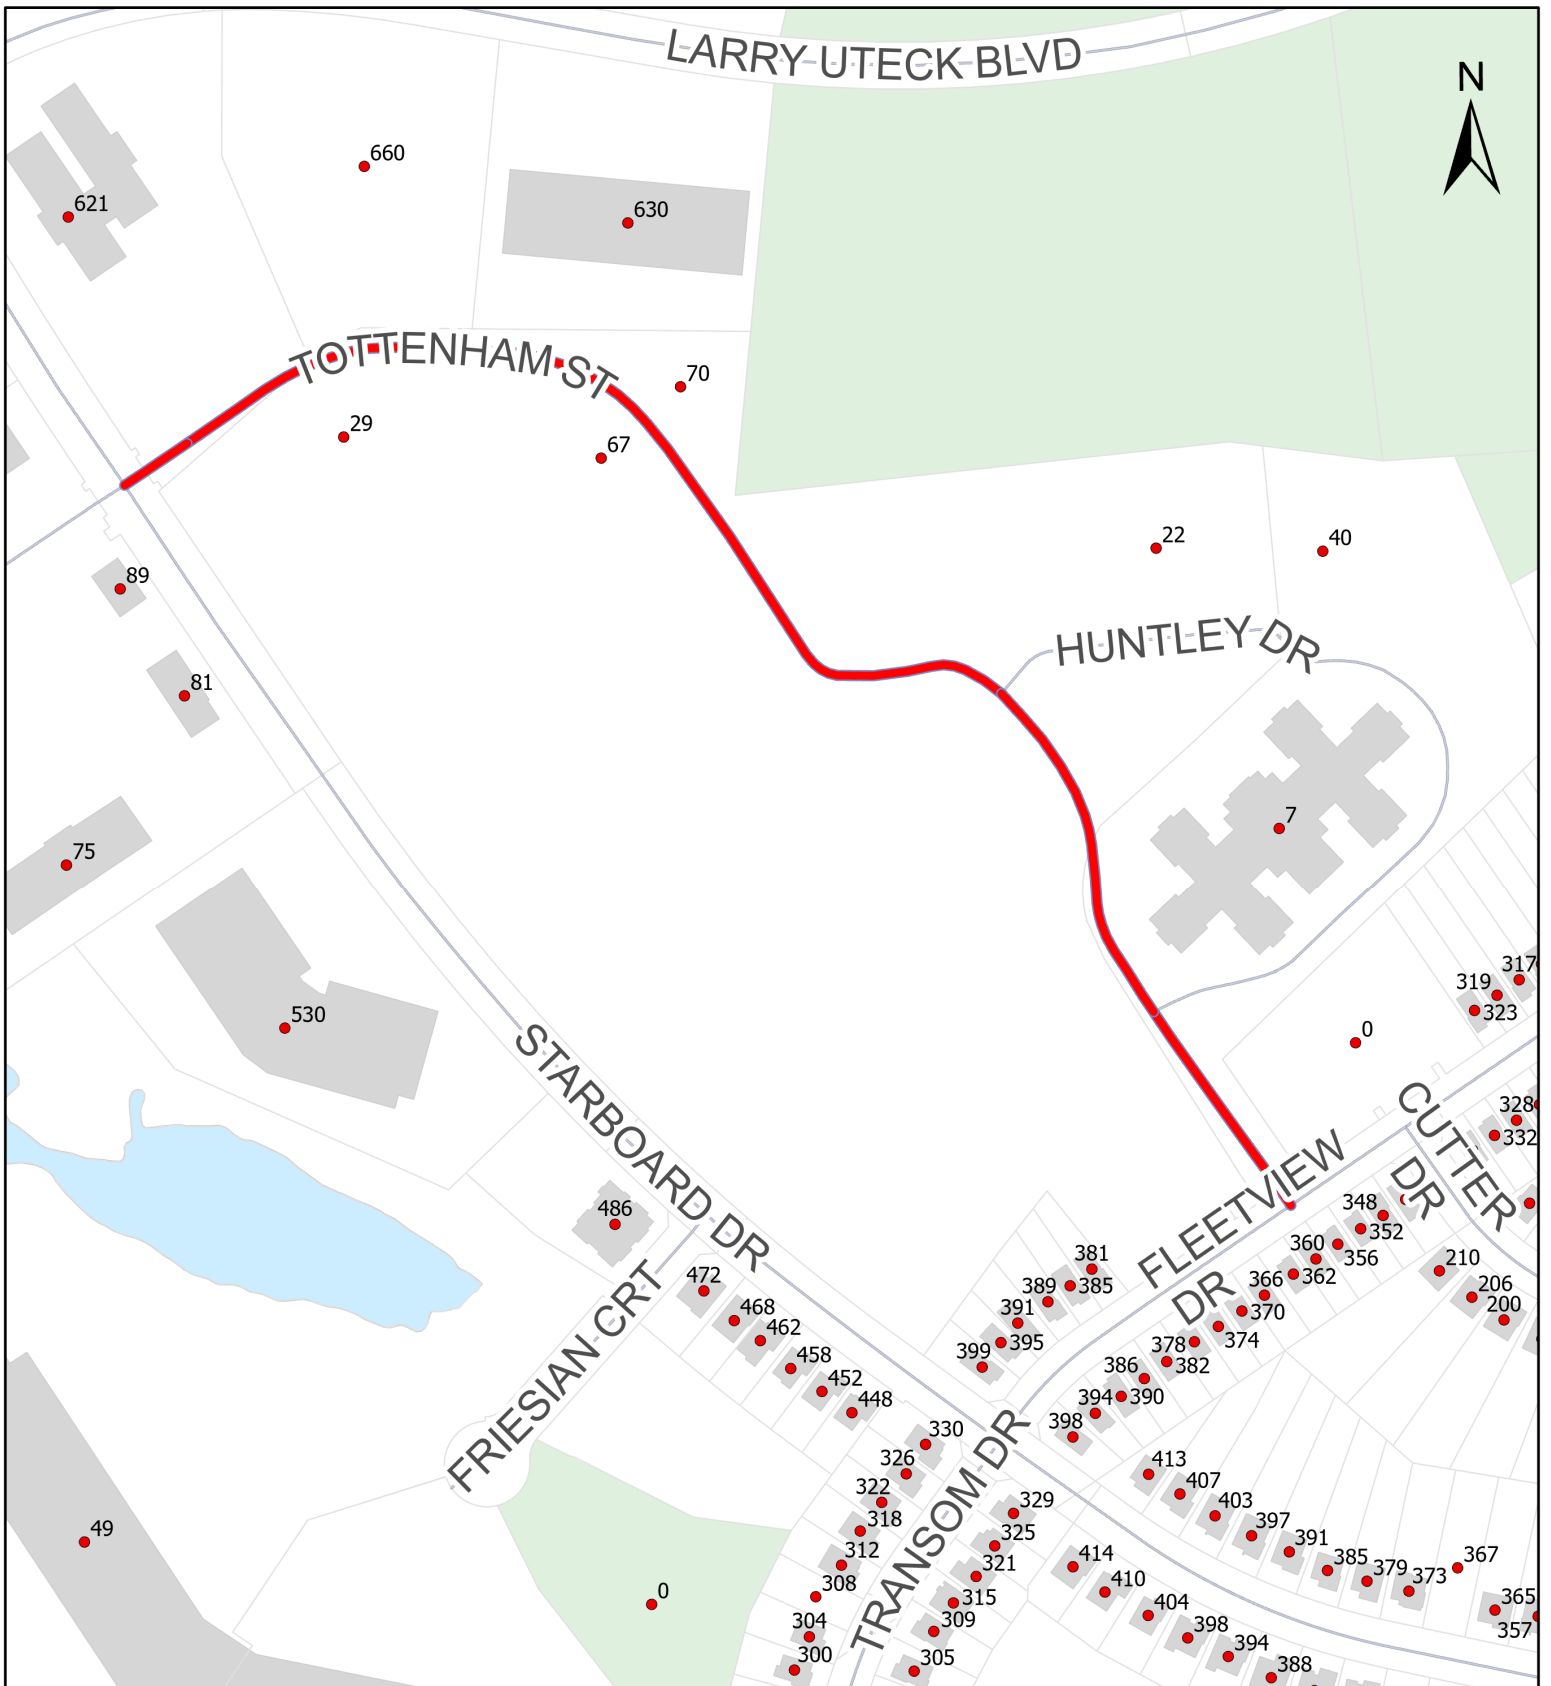

Map 49: Timbermill Lane, Ingramport

HALIFAX

 New Private Lane

Report CA137
April 18, 2024

The accuracy of any representation on this plan is not guaranteed.

Map 50 - Tottenham St, Halifax

HALIFAX

 New Private Lane