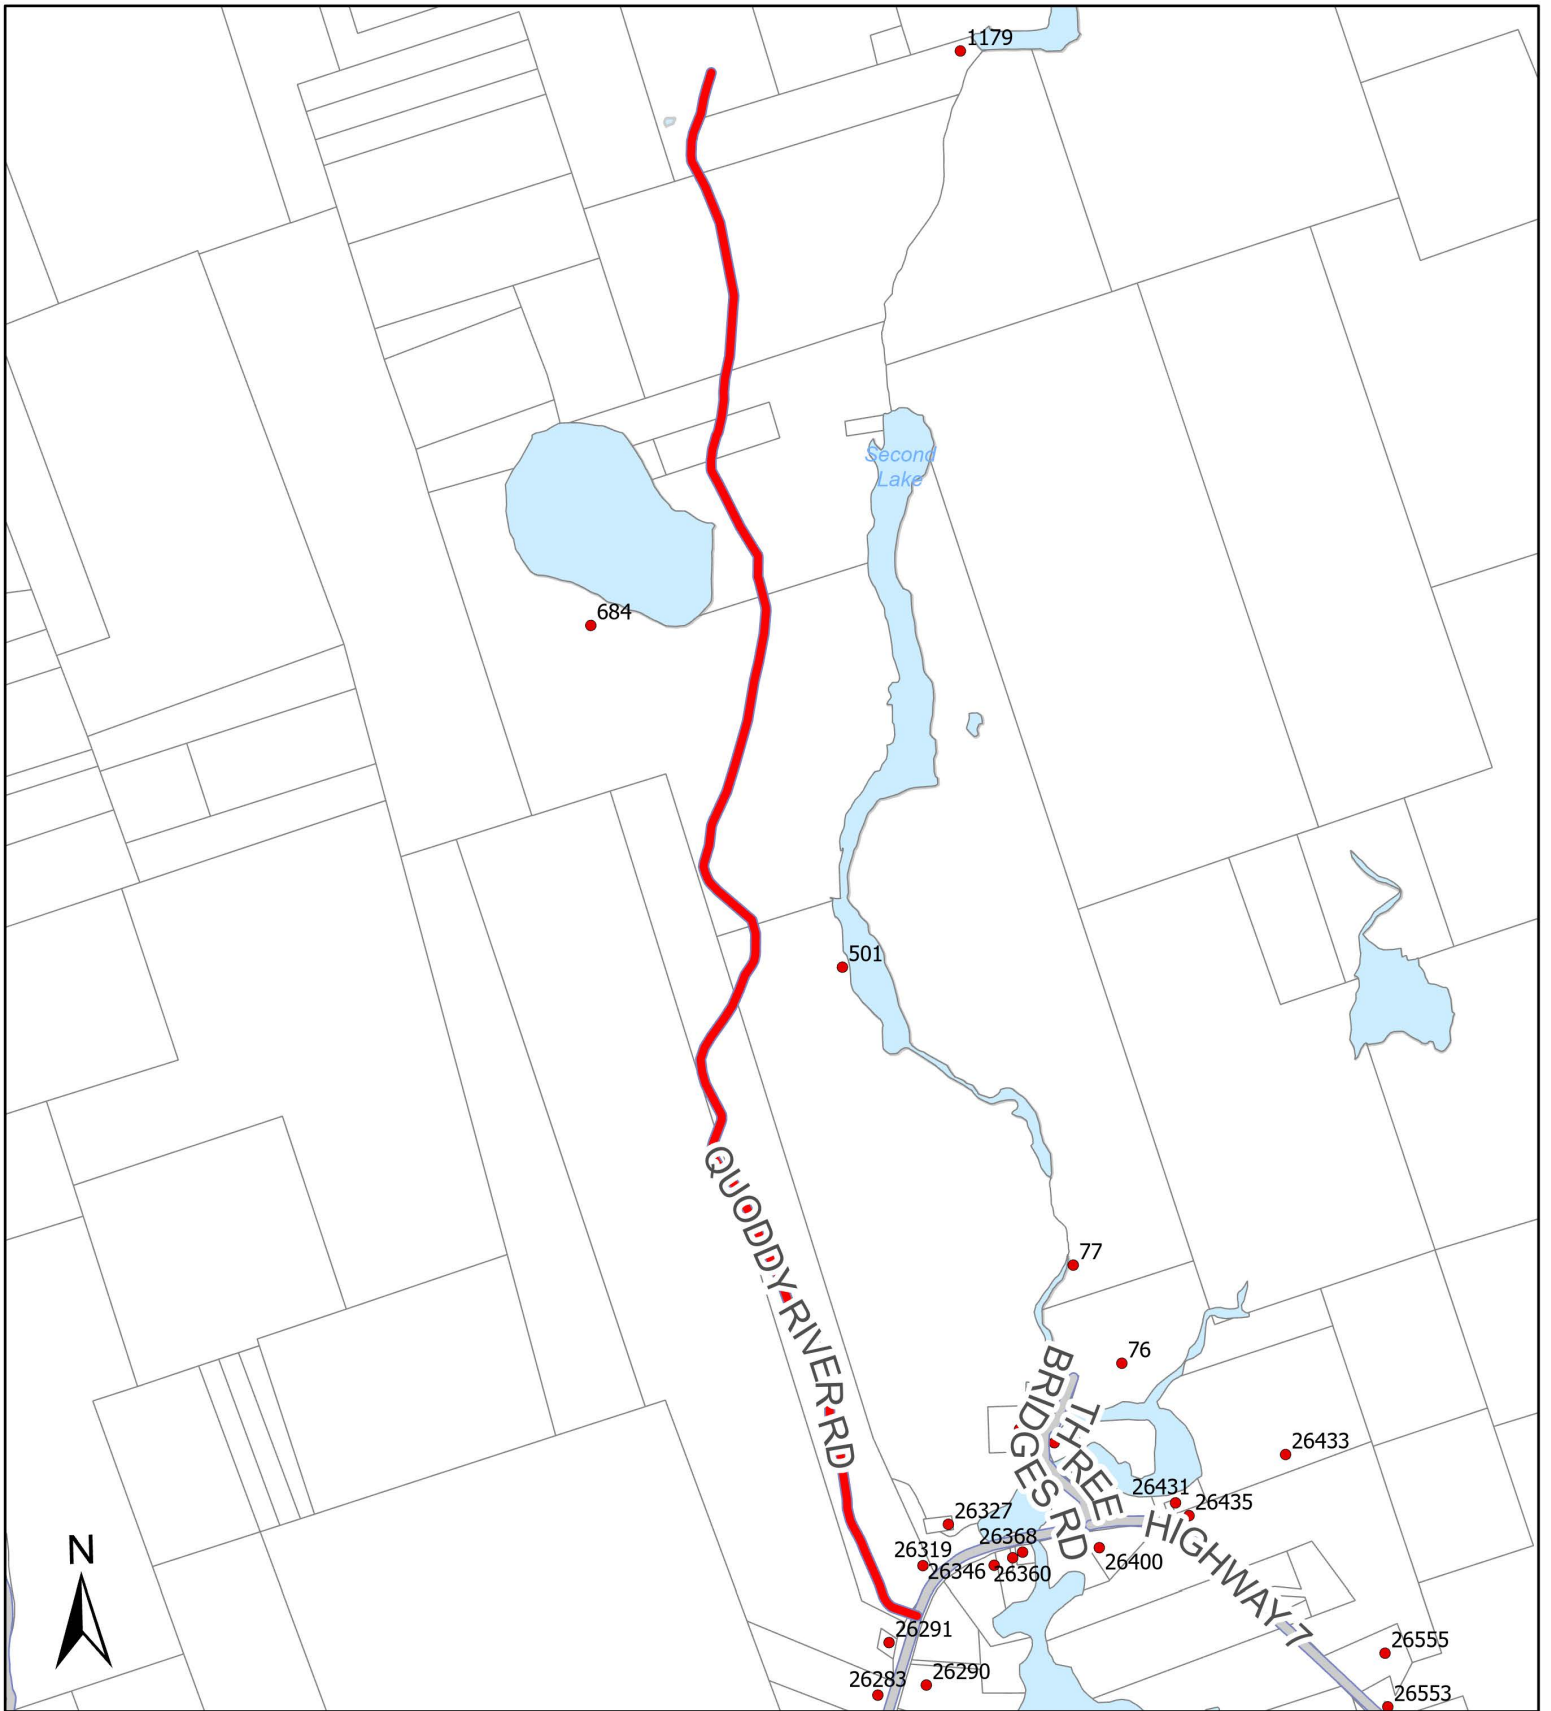

The accuracy of any representation on this plan is not guaranteed.

Map 40: Pureland Lane, West Porters Lake

HALIFAX

 New Private Lane

Report CA137
March 7, 2024

The accuracy of any representation on this plan is not guaranteed.