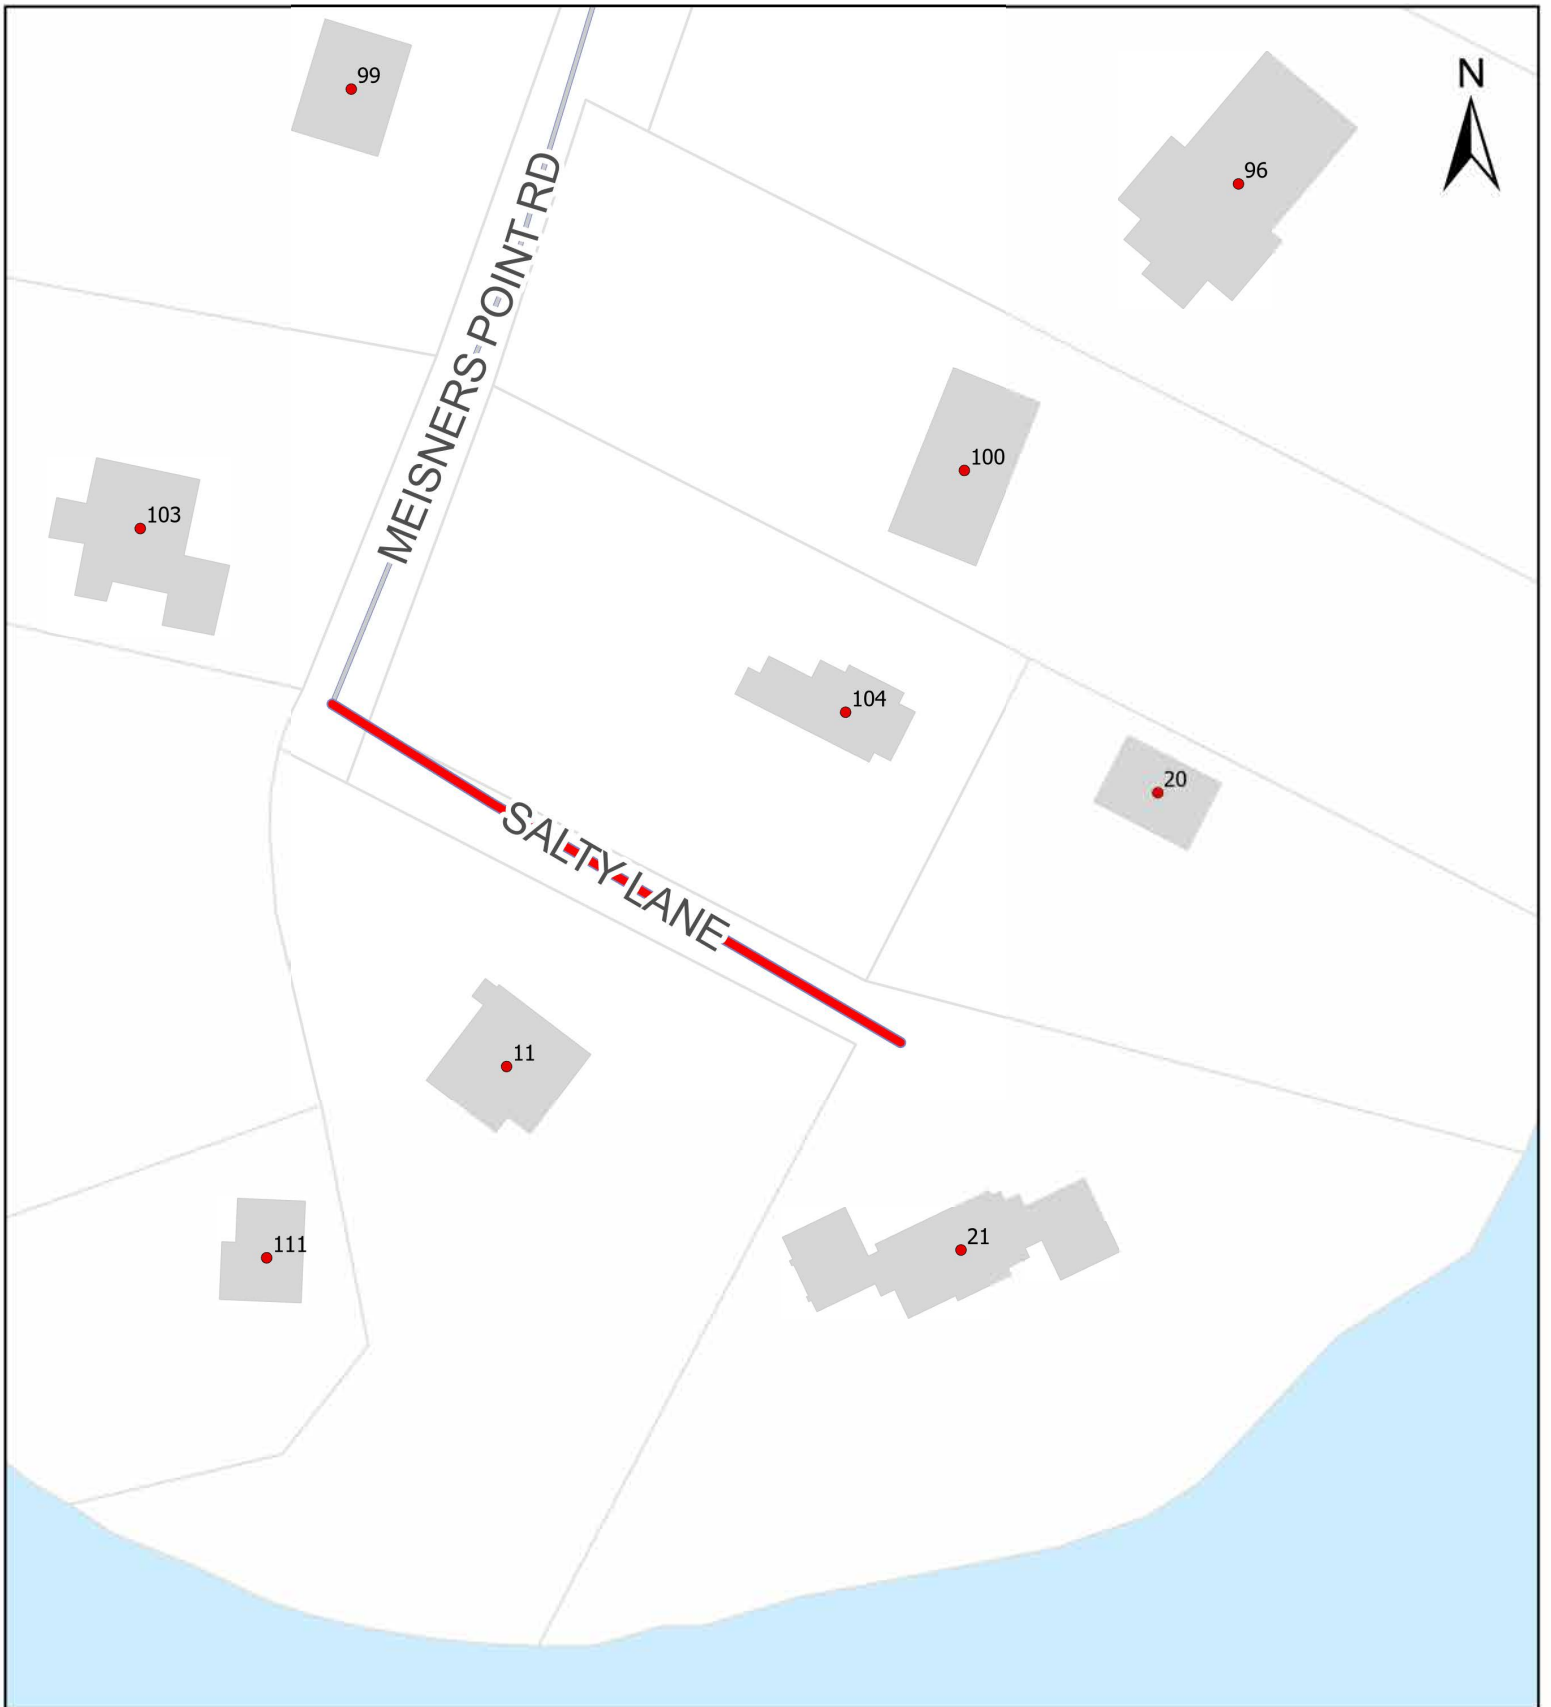

Map 43 - Salty Lane, Ingrampport

HALIFAX

New Private Lane

0 5 10 20
 Meters

Report CA137
April 18, 2024

The accuracy of any representation on this plan is not guaranteed.