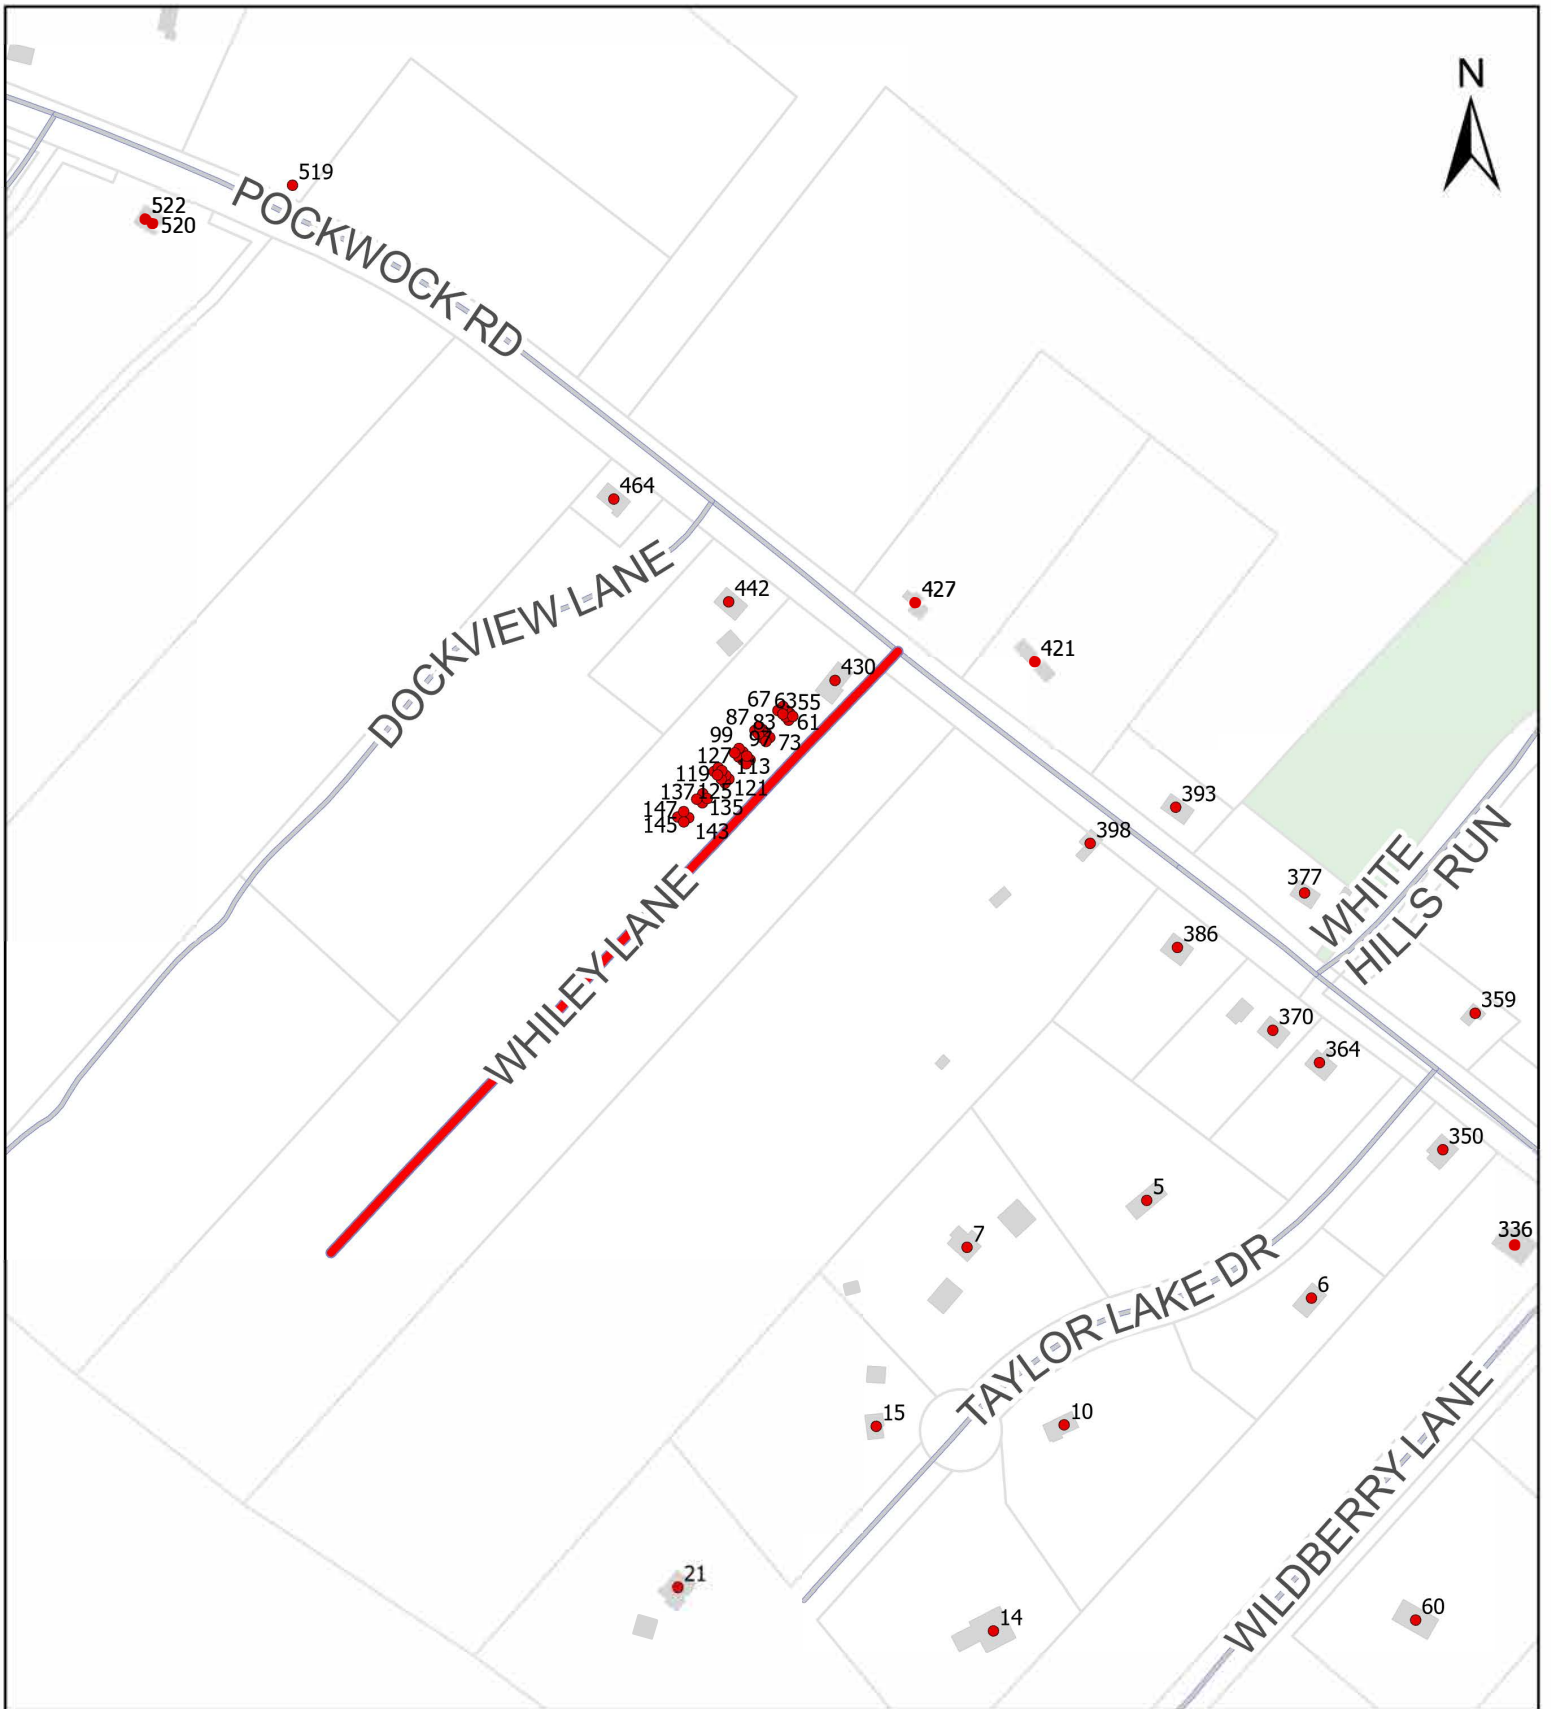

Map 52: Weslynn Gate, Bedford

HALIFAX

 New Private Lane

0 5 10 20
 Meters

Report CA137
 April 18, 2024

The accuracy of any representation on this plan is not guaranteed.

Map 53: Whiley Lane, Upper Hammonds Plains