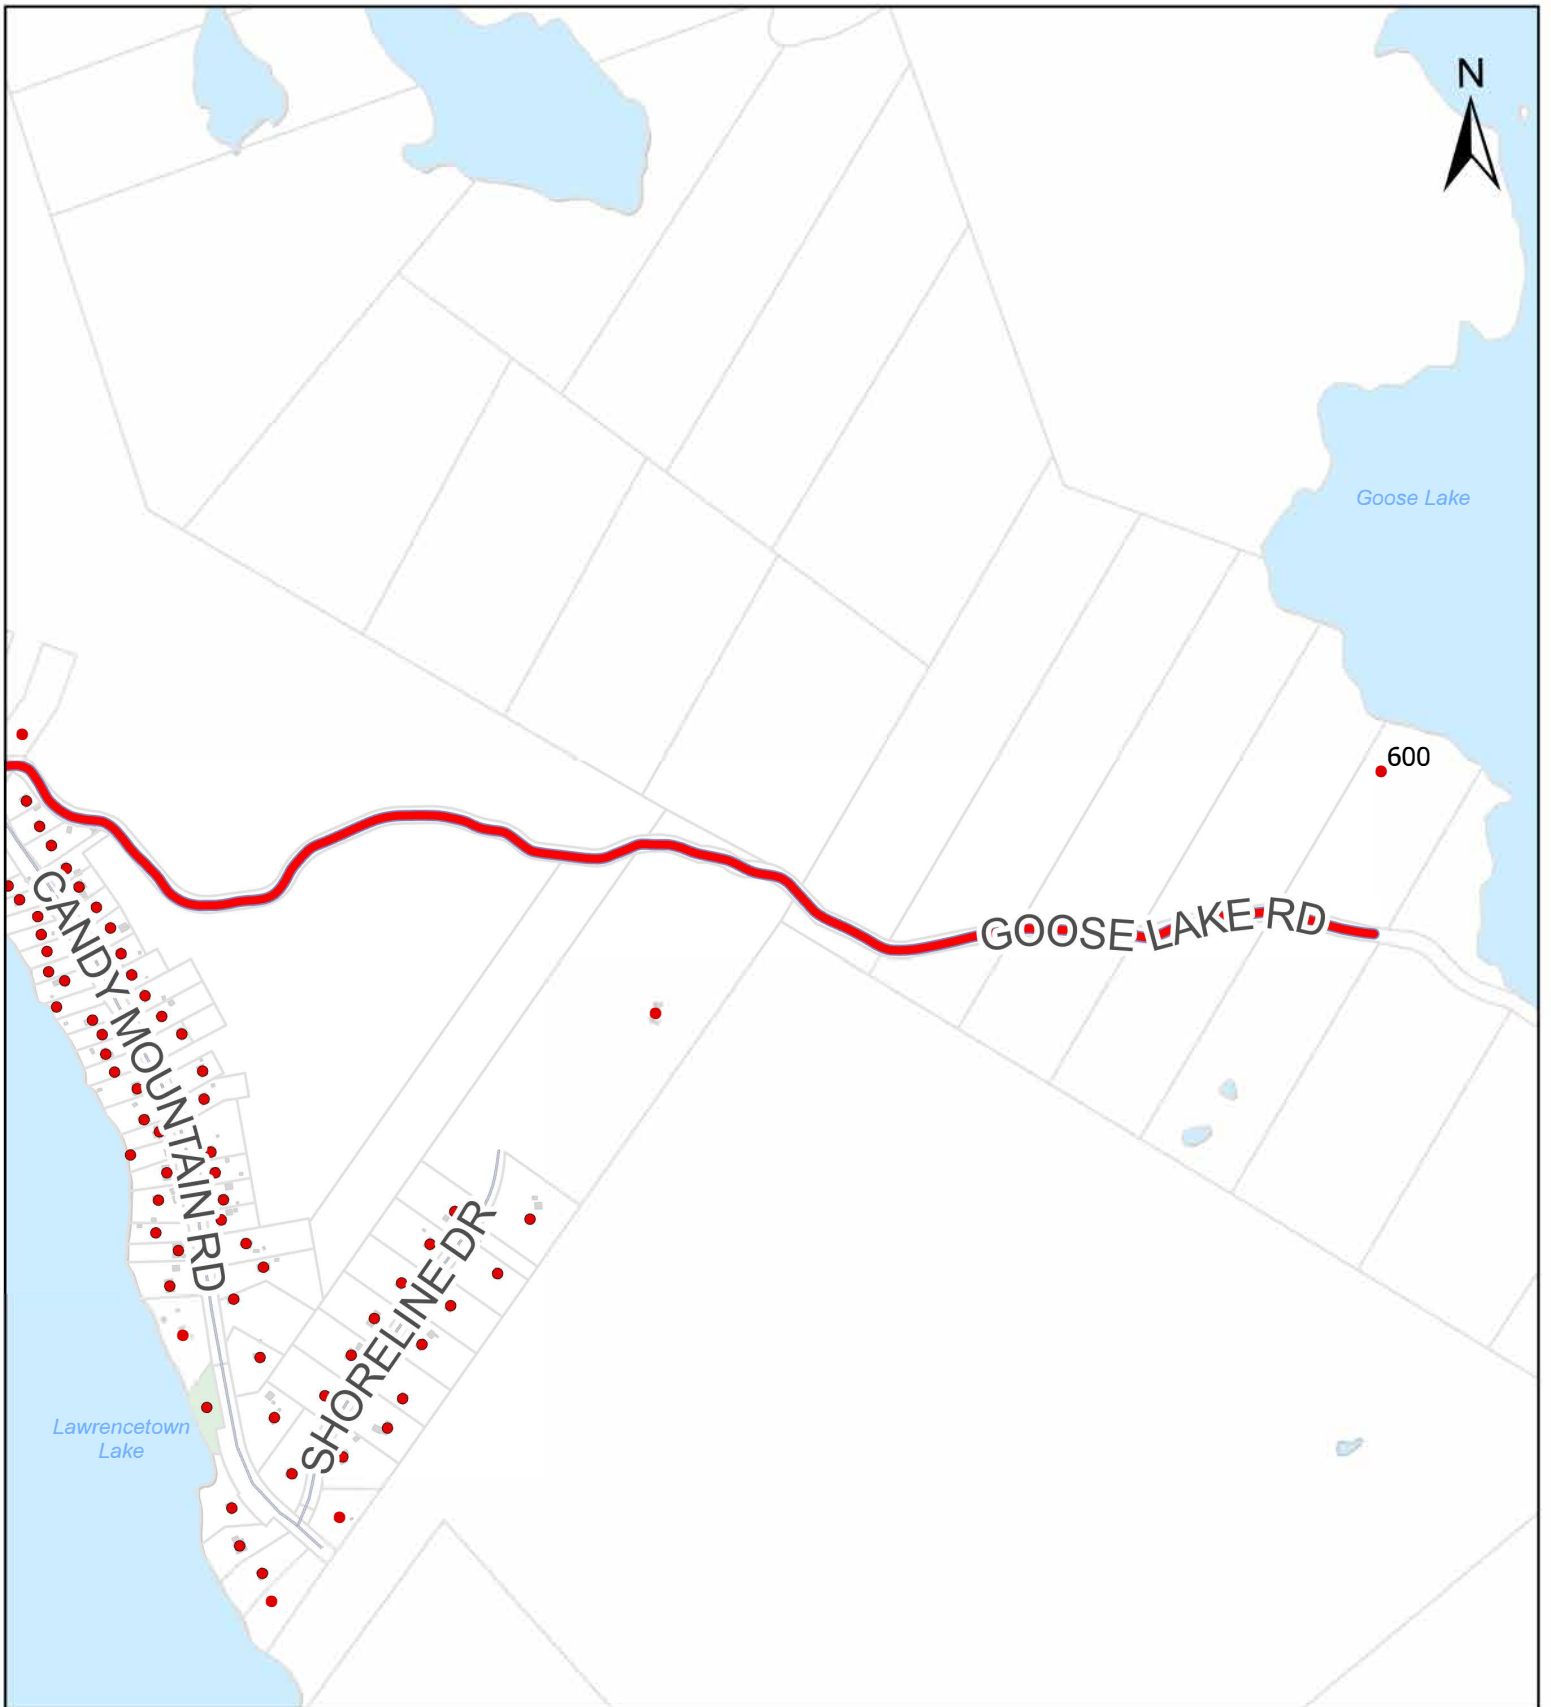

Map 64: Goose Lake Rd, Mineville

HALIFAX

New Street

Report CA137
April 18, 2024

The accuracy of any representation on this plan is not guaranteed.