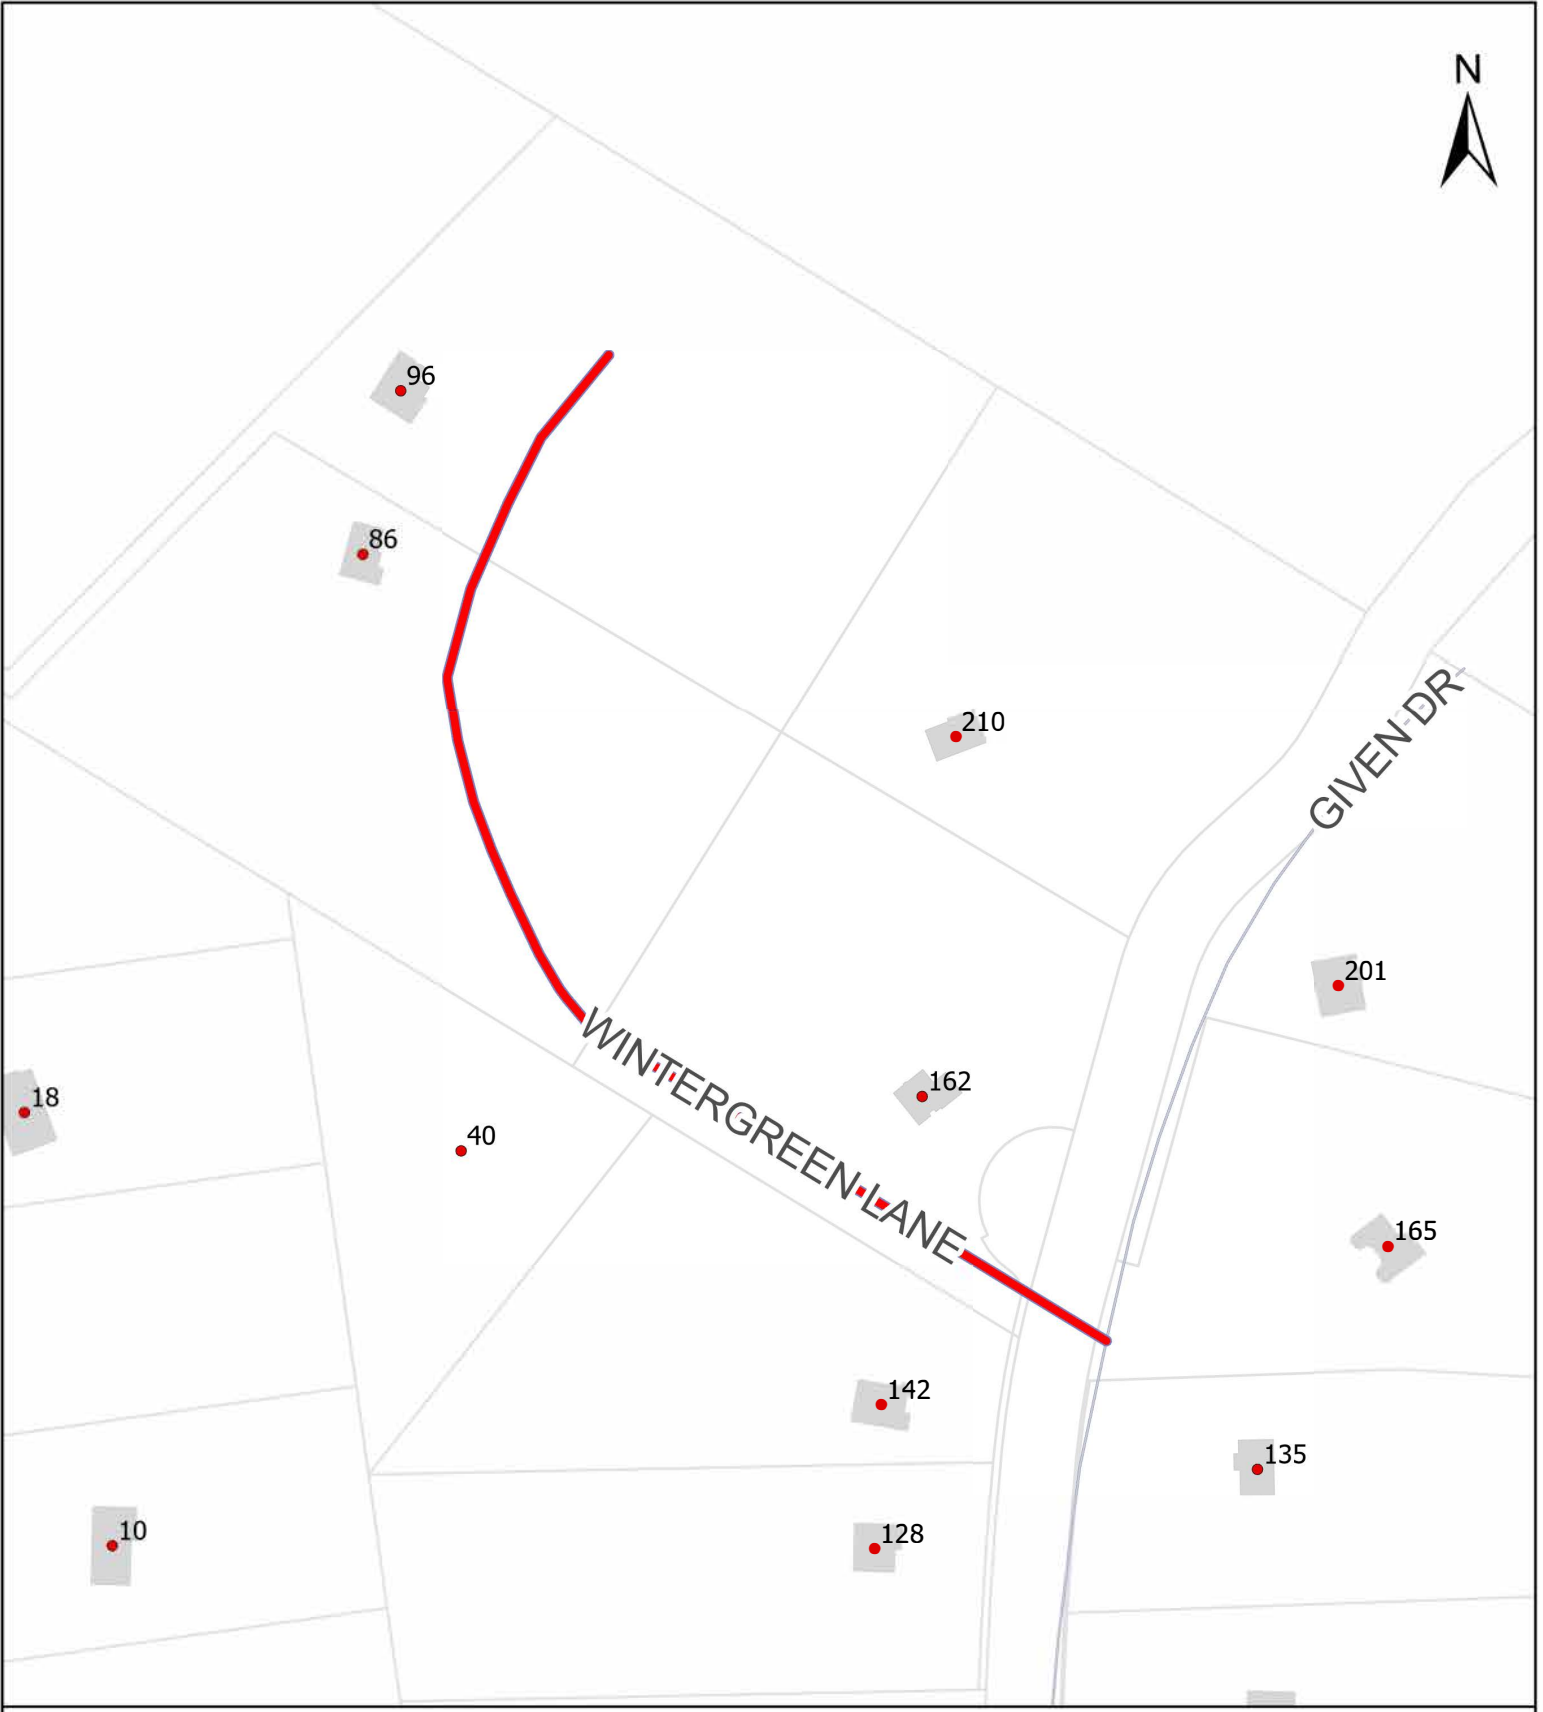

The accuracy of any representation on this plan is not guaranteed.

Map 55: Wickshire Lane, Grand Lake

HALIFAX

 New Private Lane

Report CA137
April 18, 2024

The accuracy of any representation on this plan is not guaranteed.