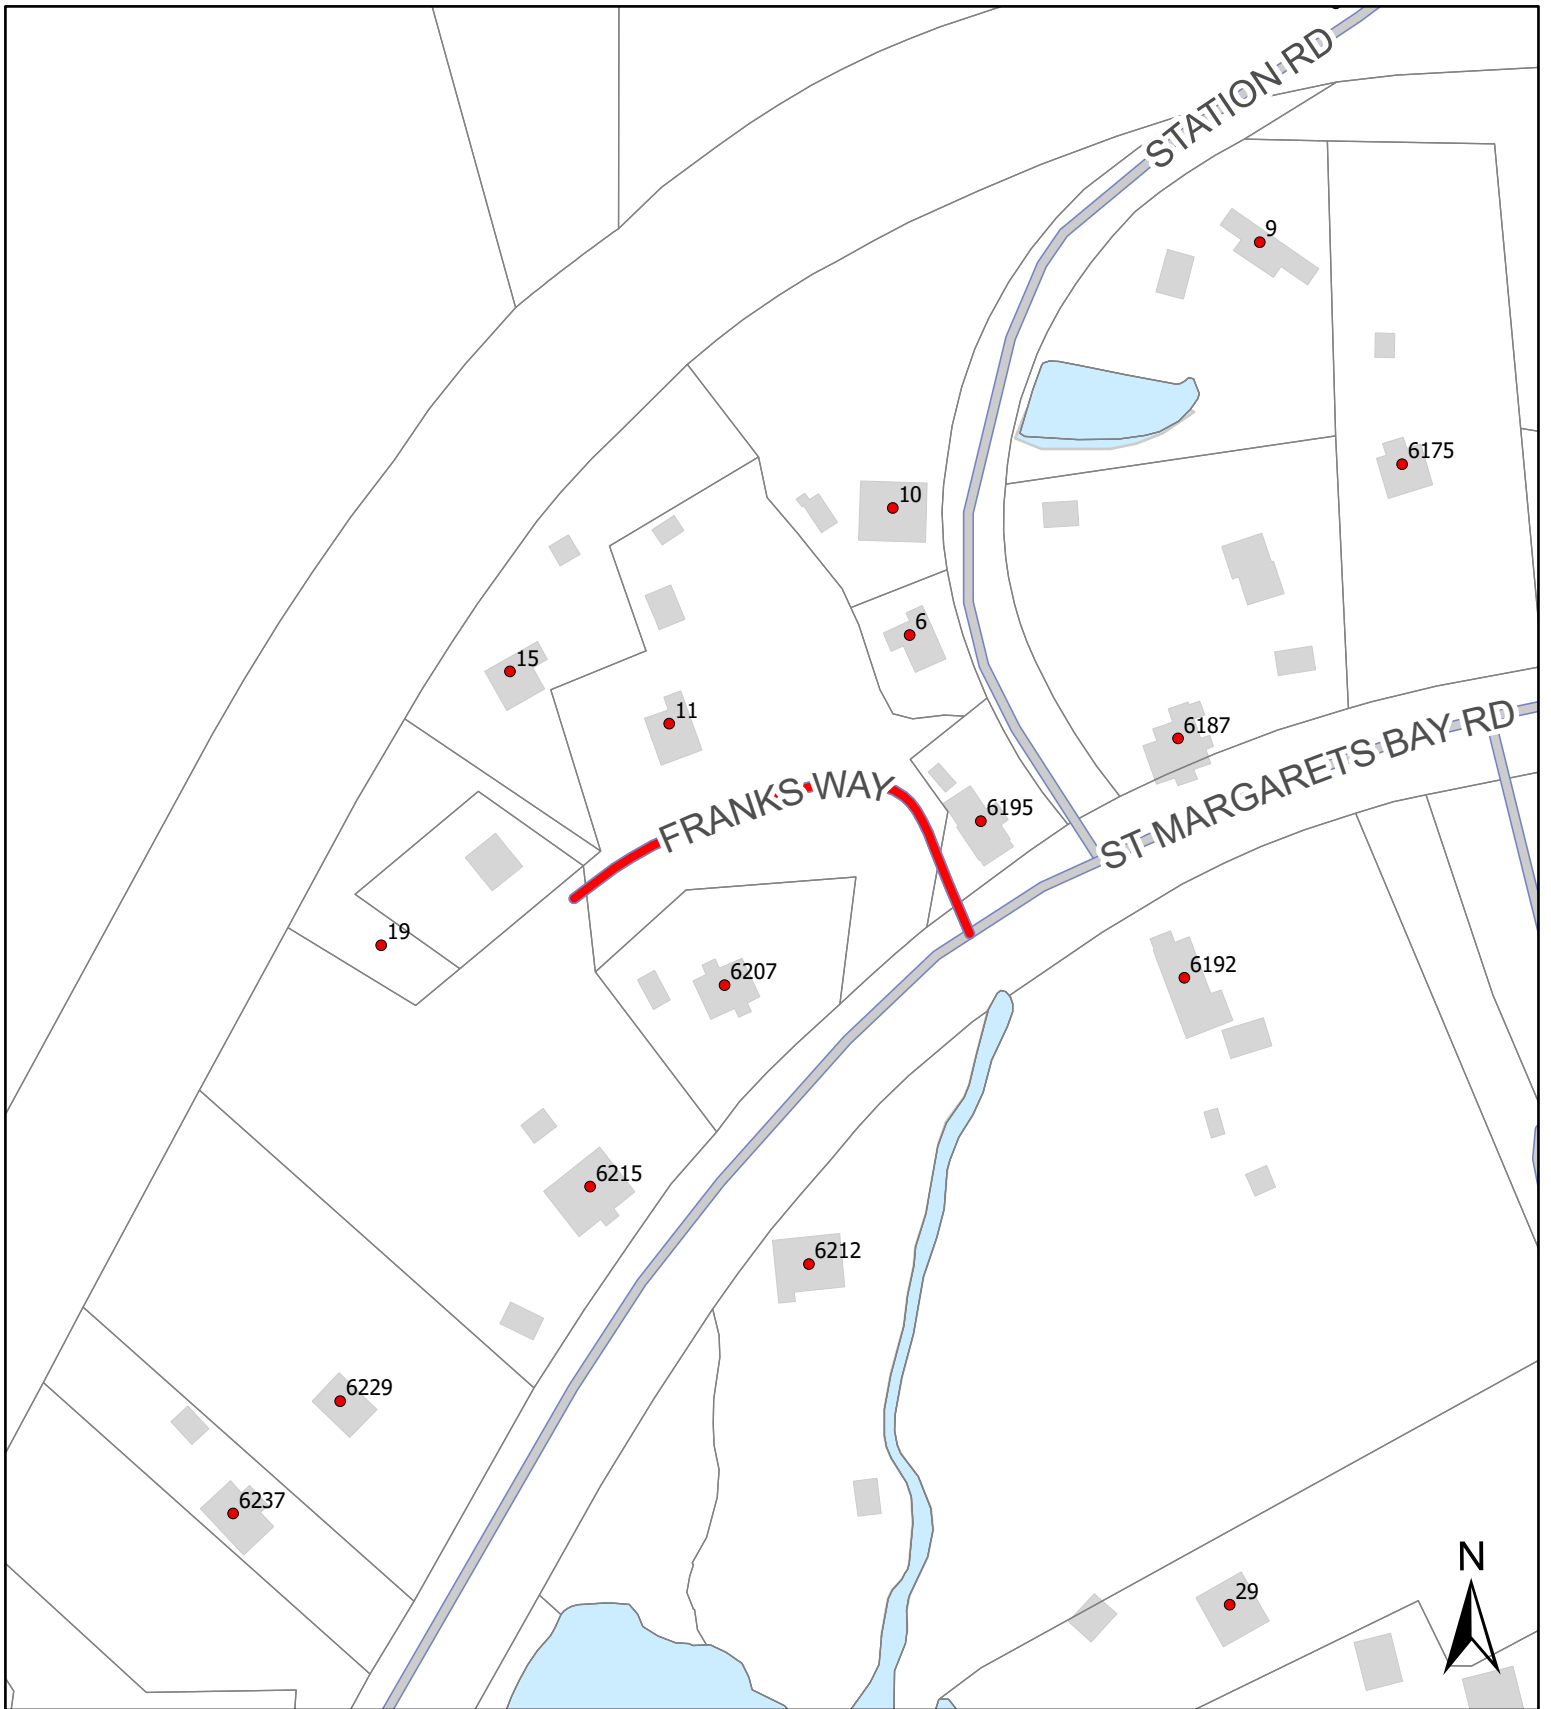

Map 19: Franks Way, Head of St Margarets Bay

HALIFAX

New Private Lane

Report CA137
March 7, 2024

The accuracy of any representation on this plan is not guaranteed.