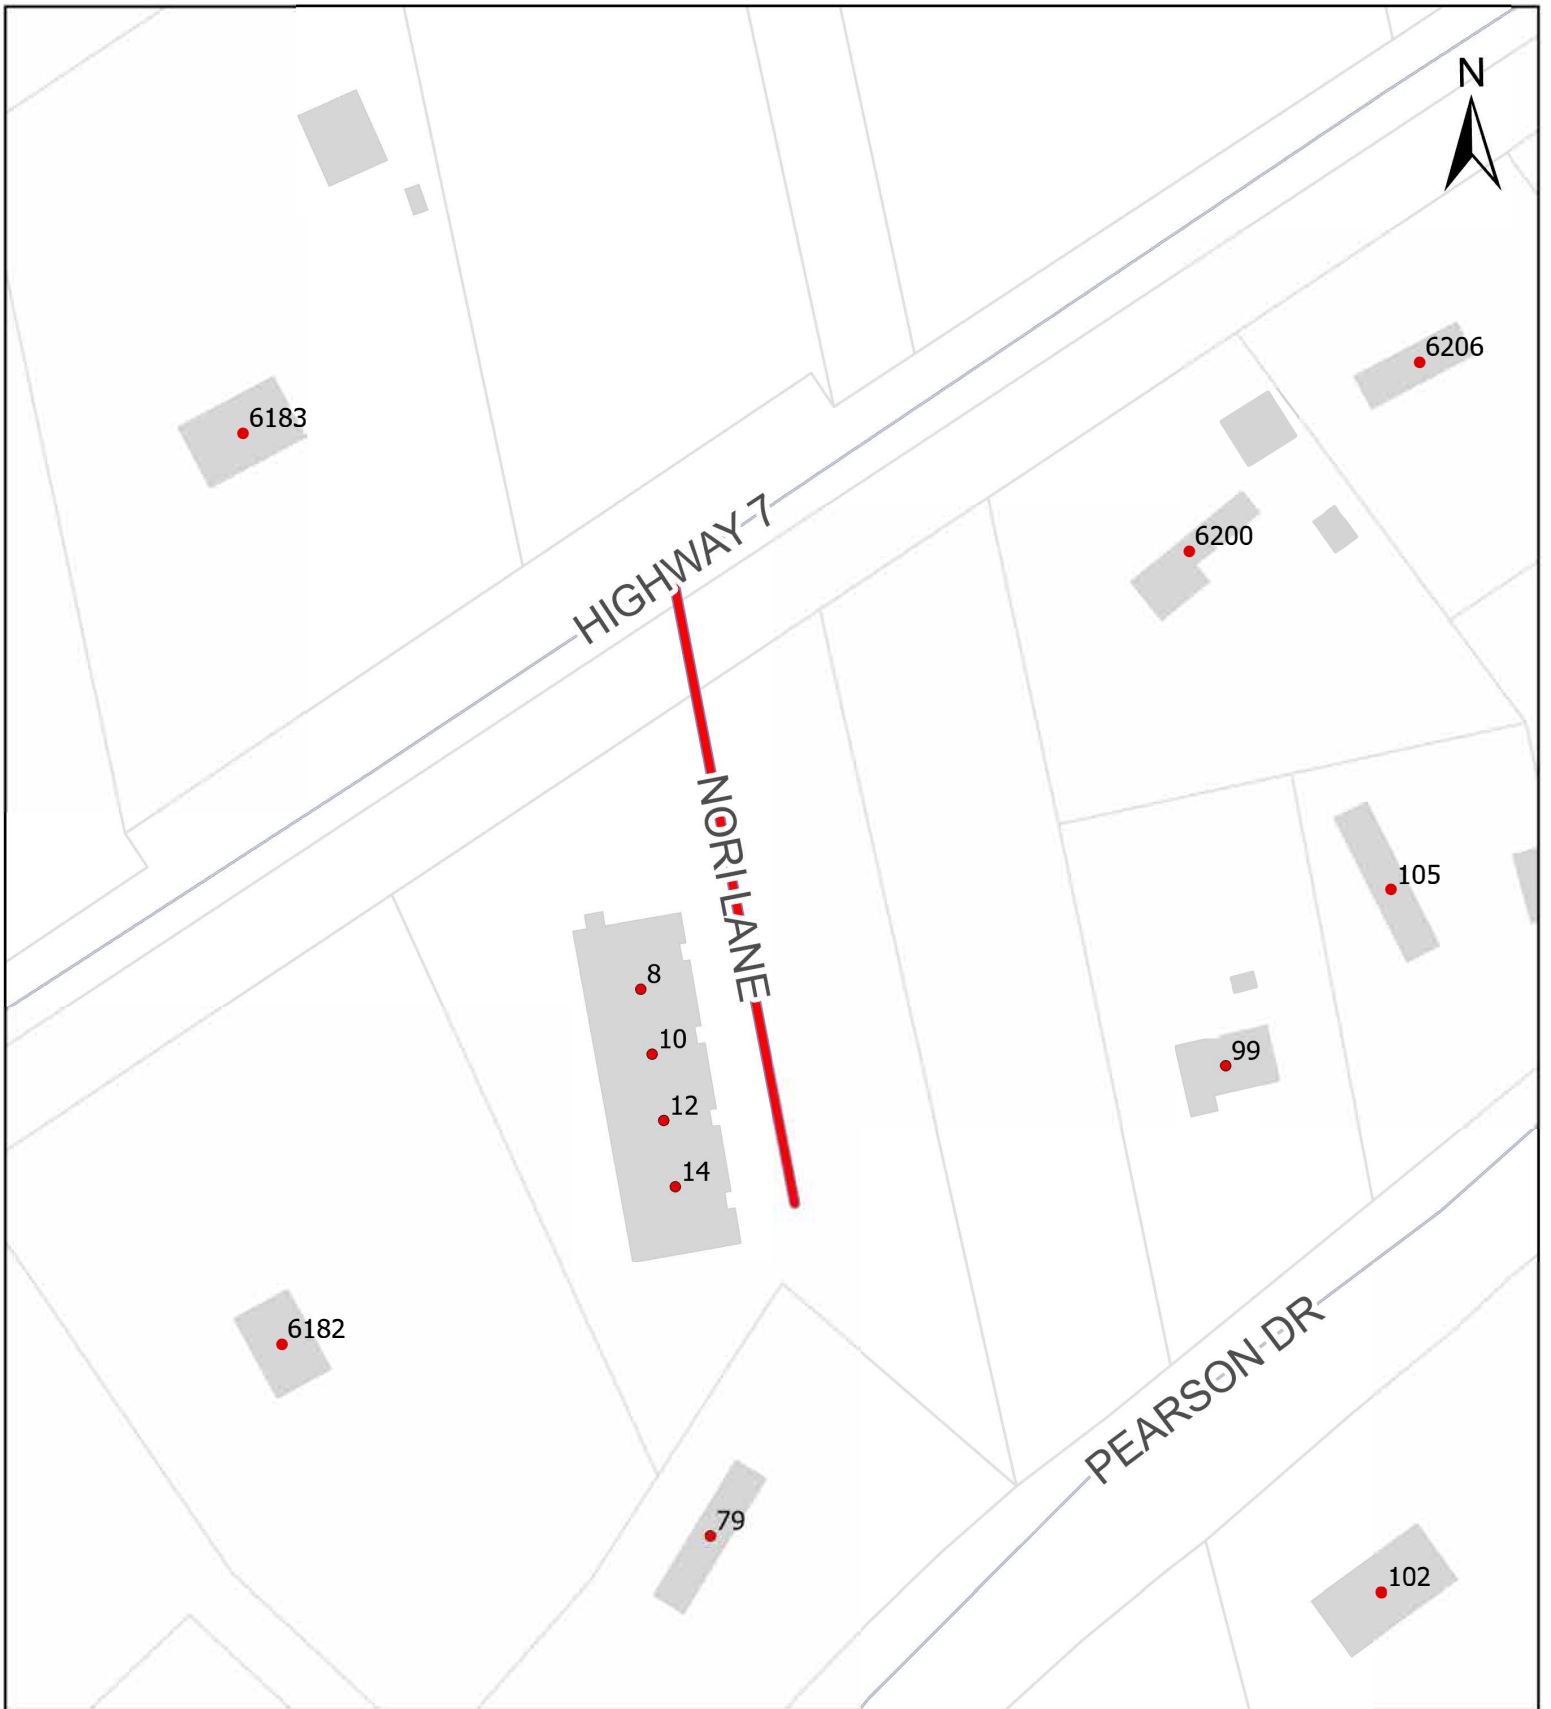

Map 32 - Nori Lane, Head of Chezzetcook

HALIFAX

New Private Lane

Report CA137
April 18, 2024

The accuracy of any representation on this plan is not guaranteed.