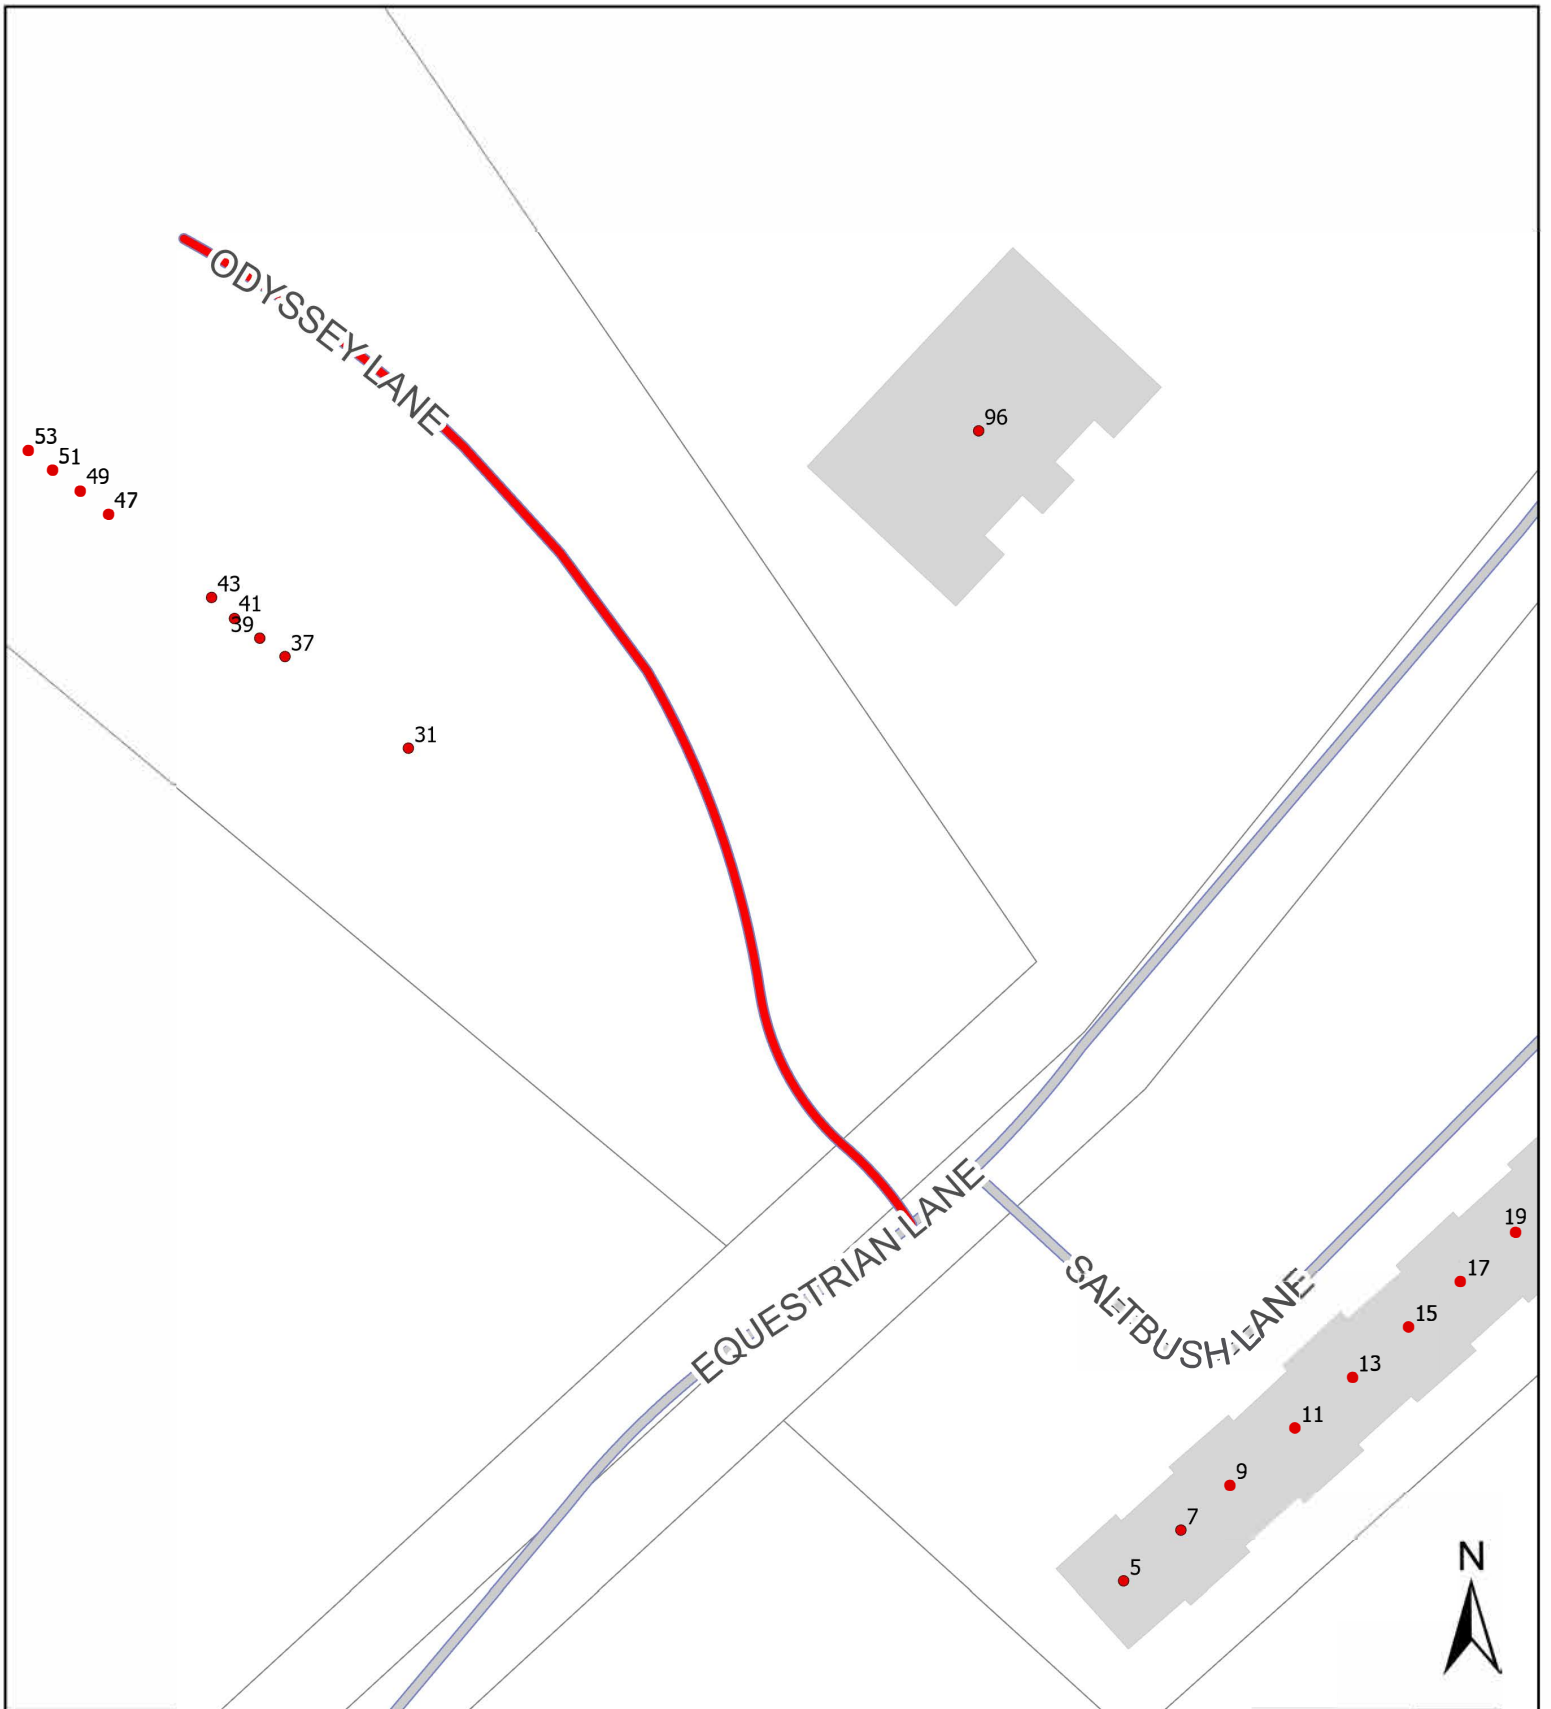

Map 34: Odyssey Lane, Upper Hammonds Plains

HALIFAX

New Private Lane

Report CA137
March 7, 2024

The accuracy of any representation on this plan is not guaranteed.