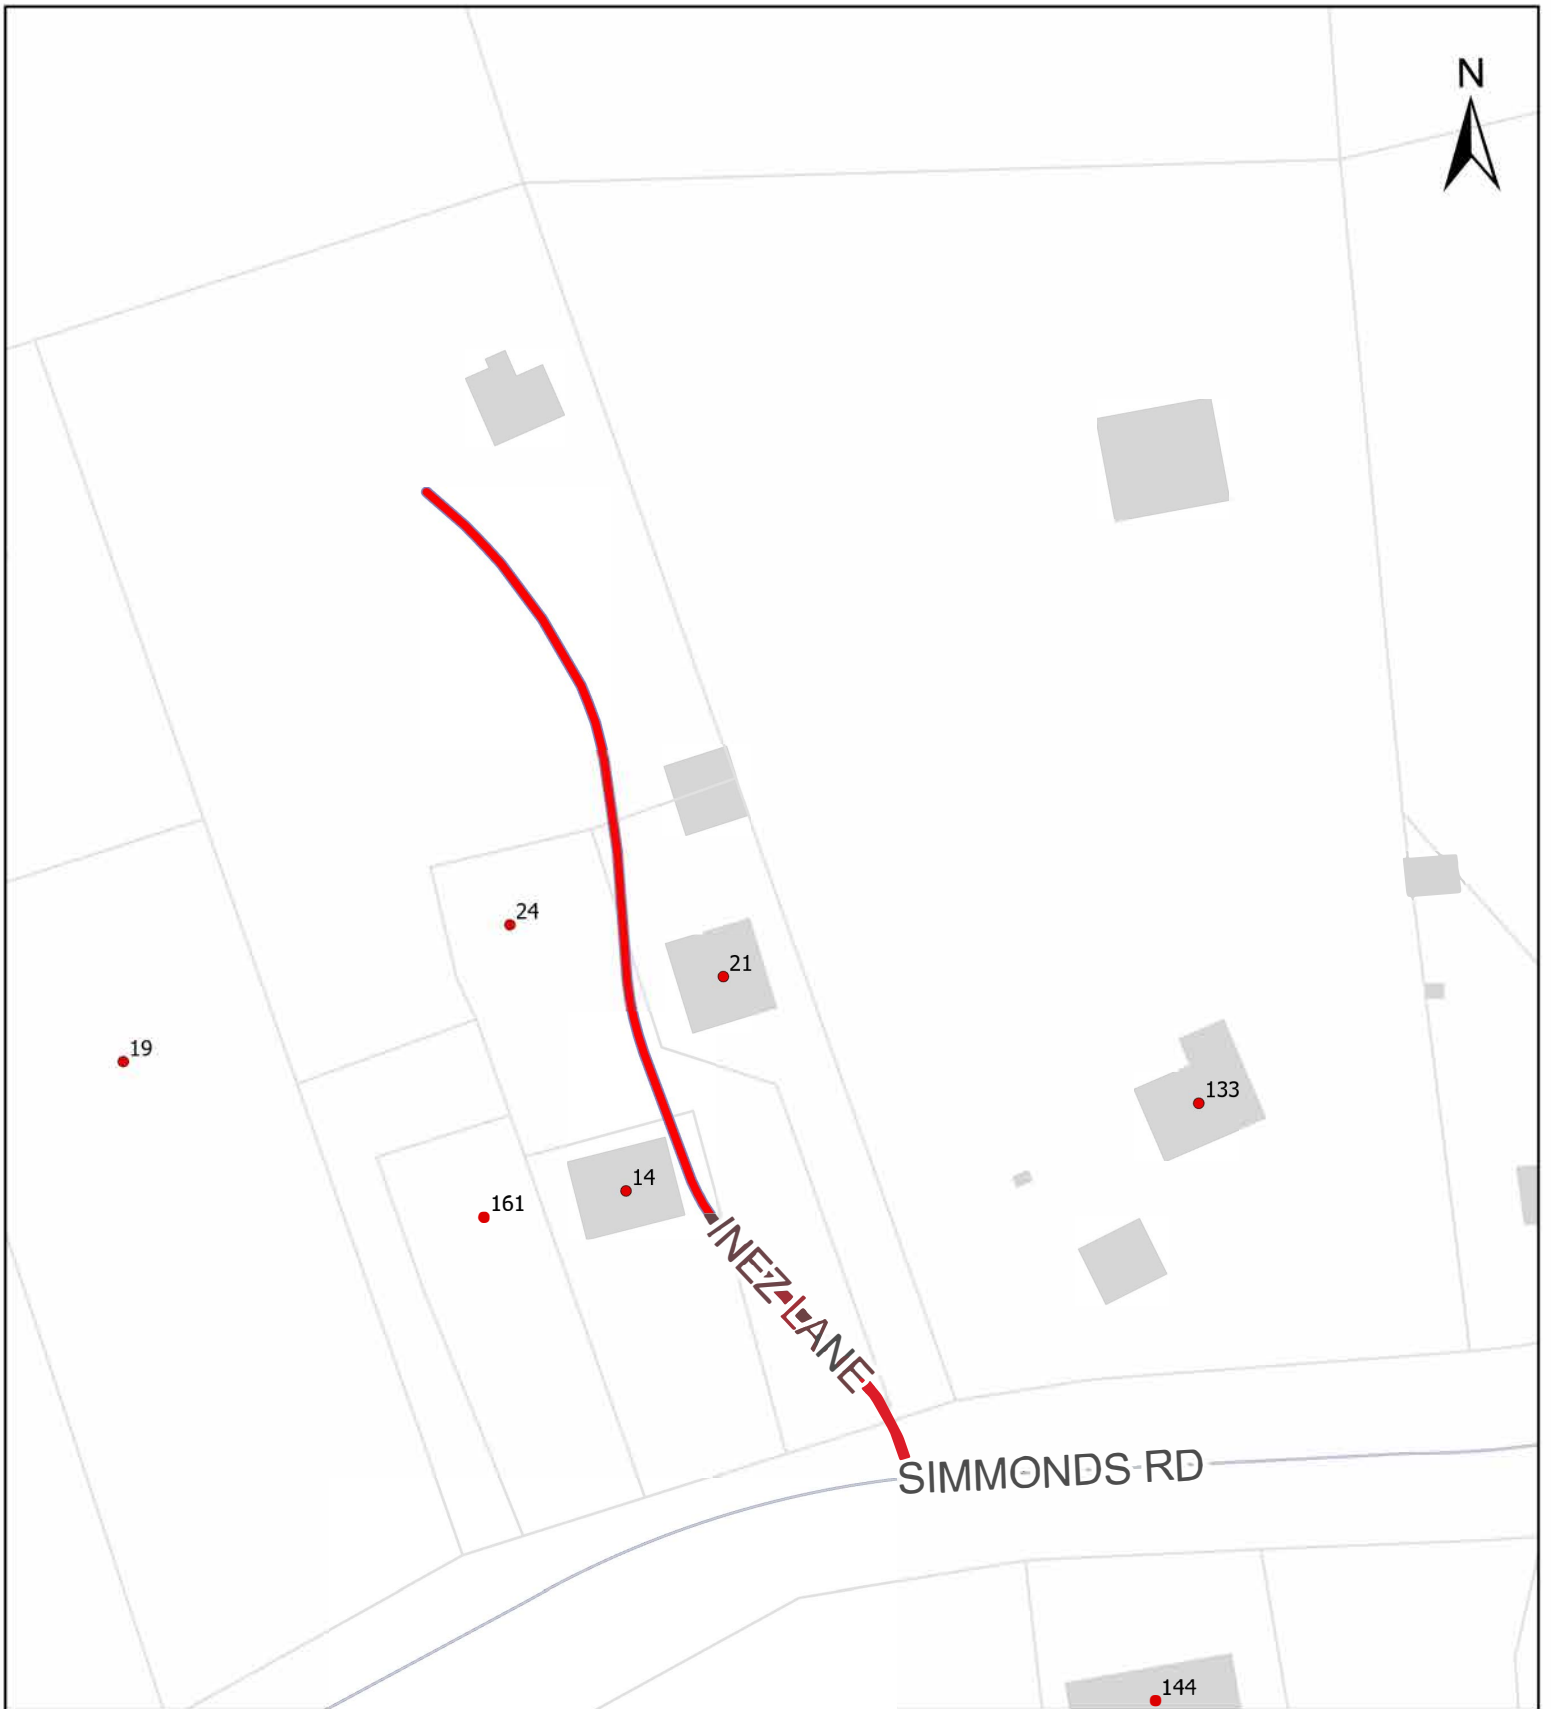

Map 25 - Inez Lane, North Preston

HALIFAX

New Private Lane

Report CA137
April 18, 2024

The accuracy of any representation on this plan is not guaranteed.