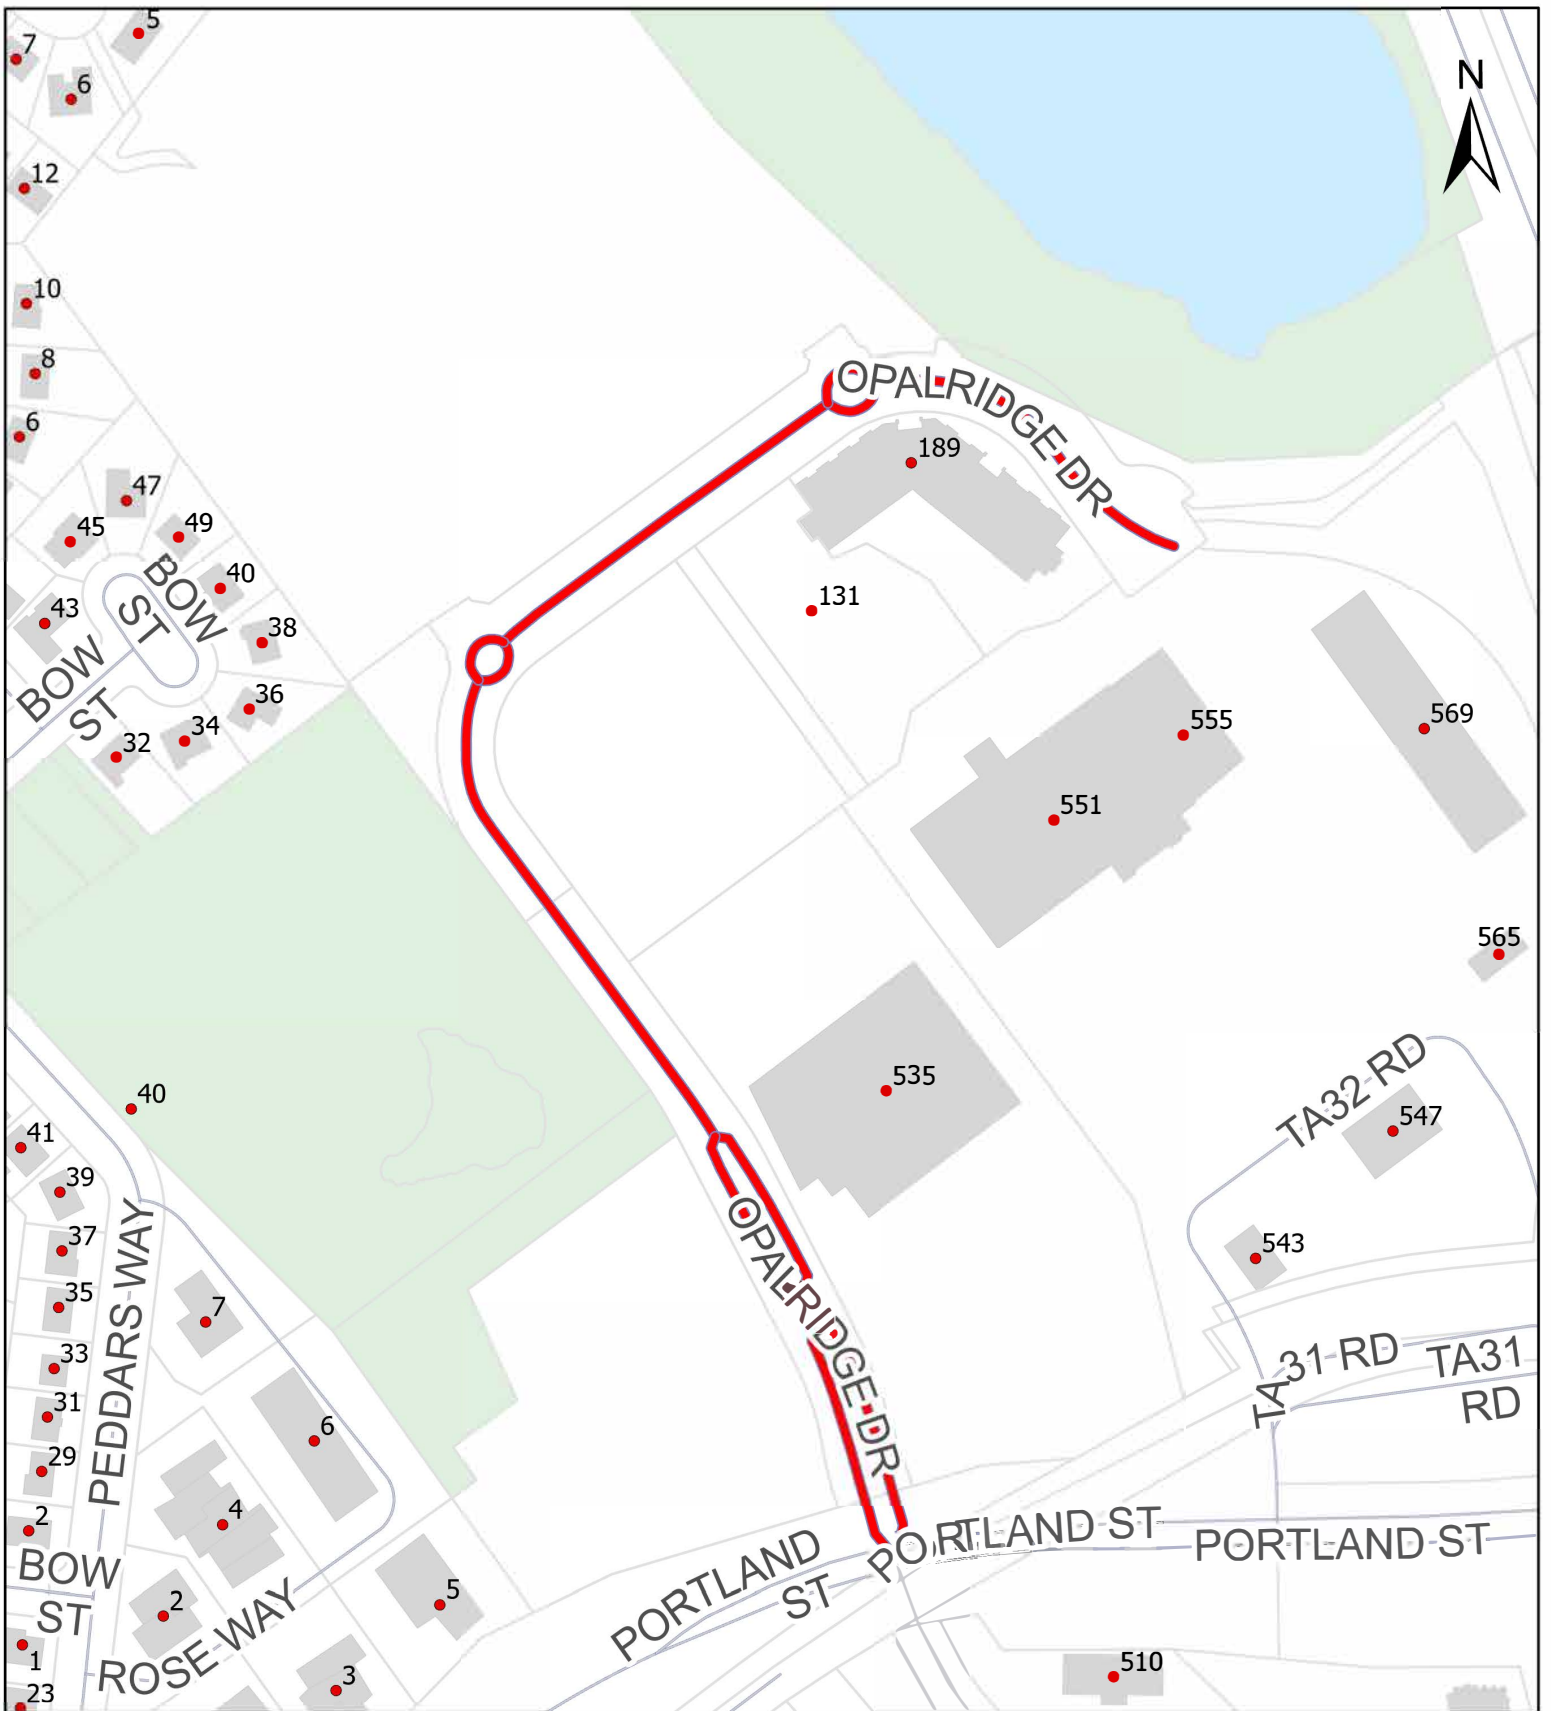

Map 70: Opalridge Dr, Dartmouth

HALIFAX

New Street

Report CA137
April 18, 2024

The accuracy of any representation on this plan is not guaranteed.