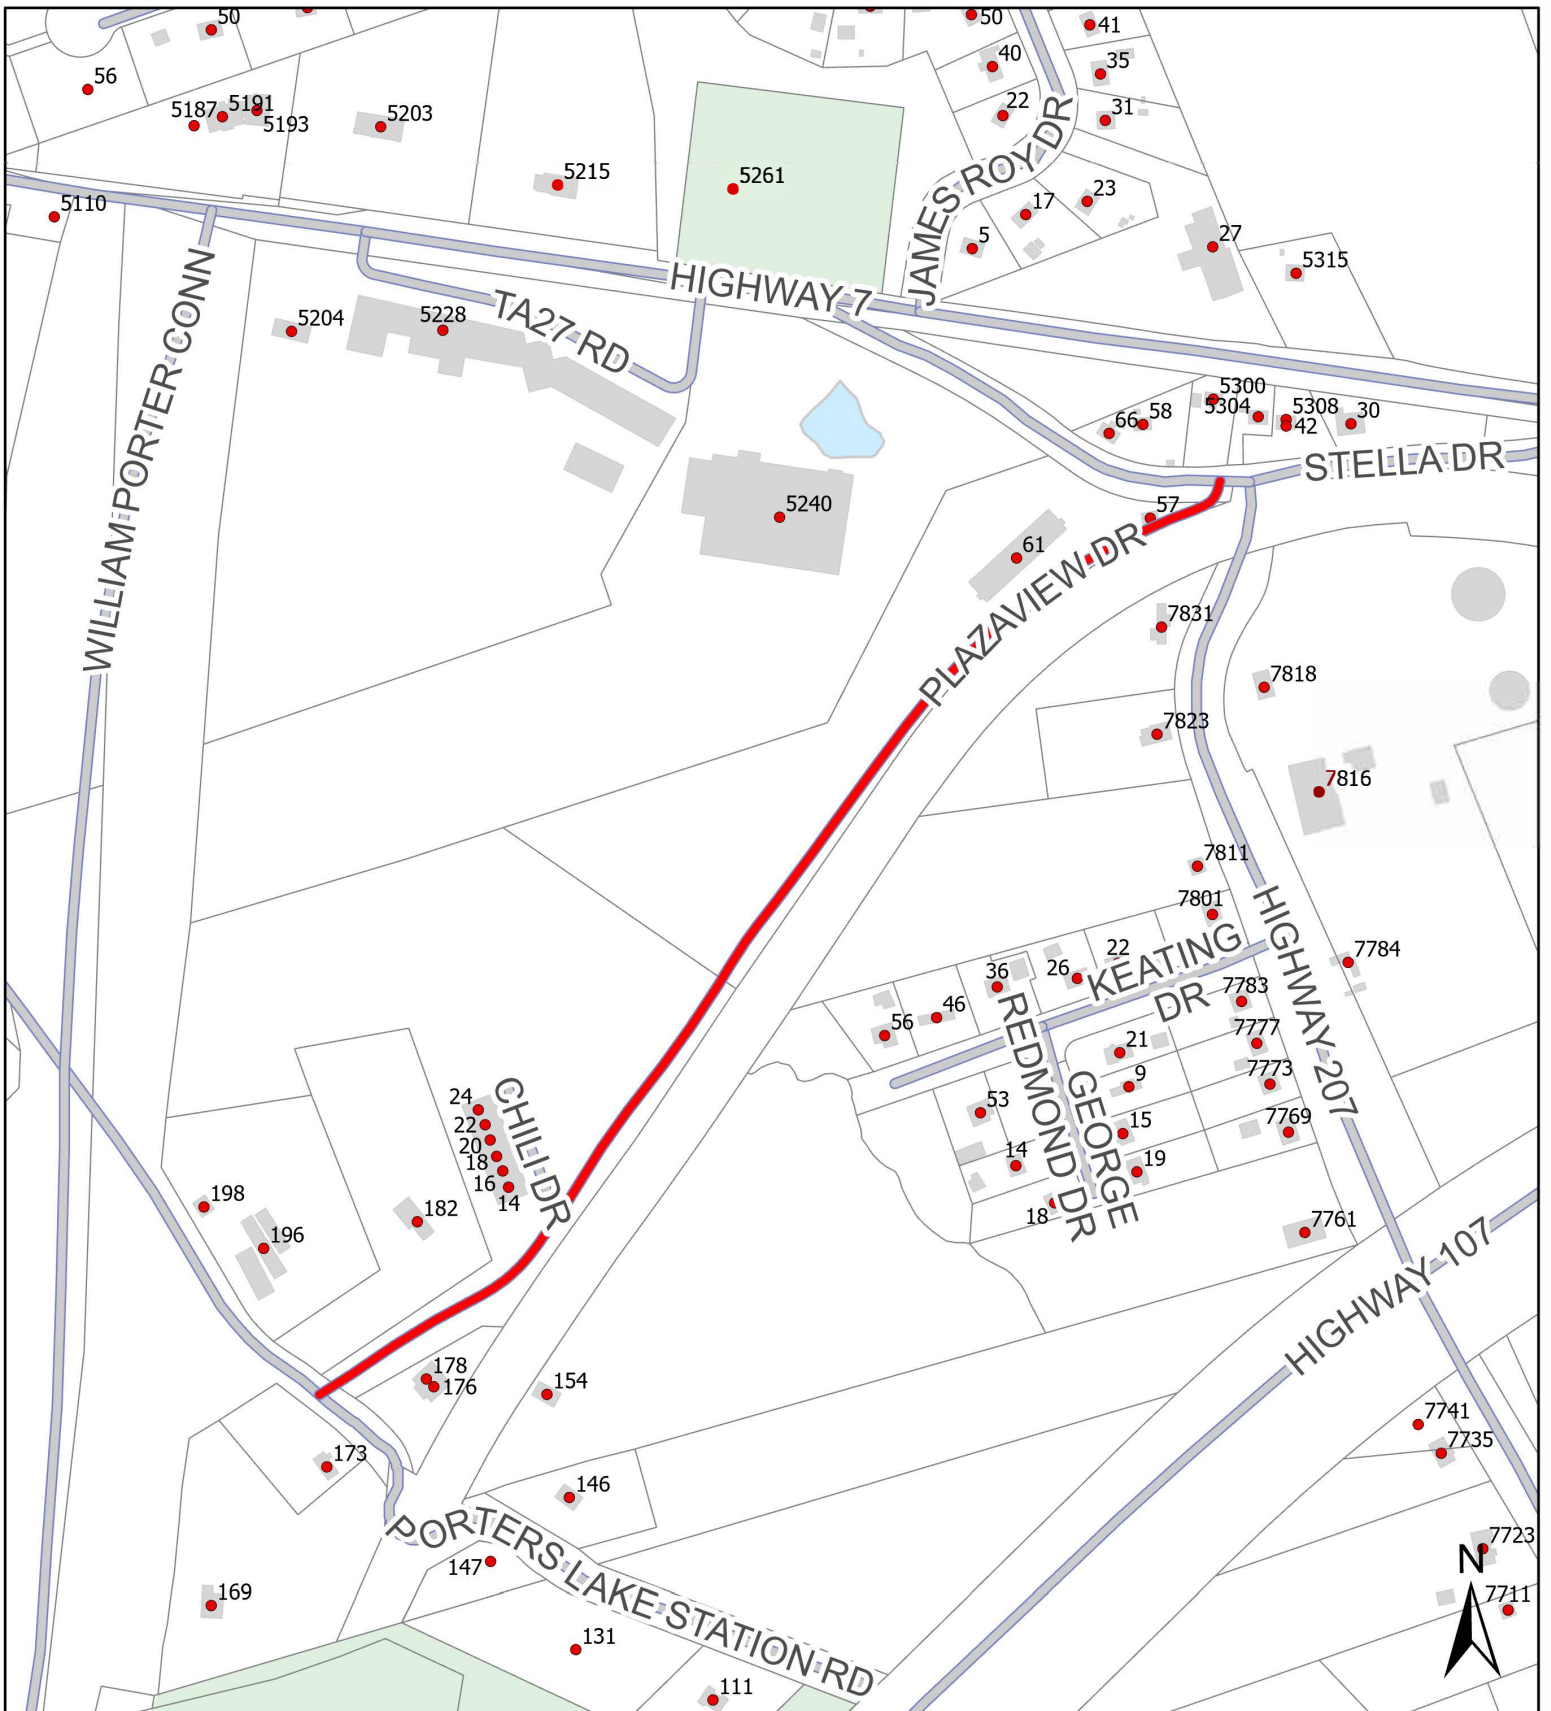

Map 37 - Pickerel Lane, Lake Egmont

HALIFAX

 New Private Lane

0 20 40 80
 Meters

Report CA137
April 18, 2024

The accuracy of any representation on this plan is not guaranteed.

Map 38: Plazaview Dr, Porters Lake