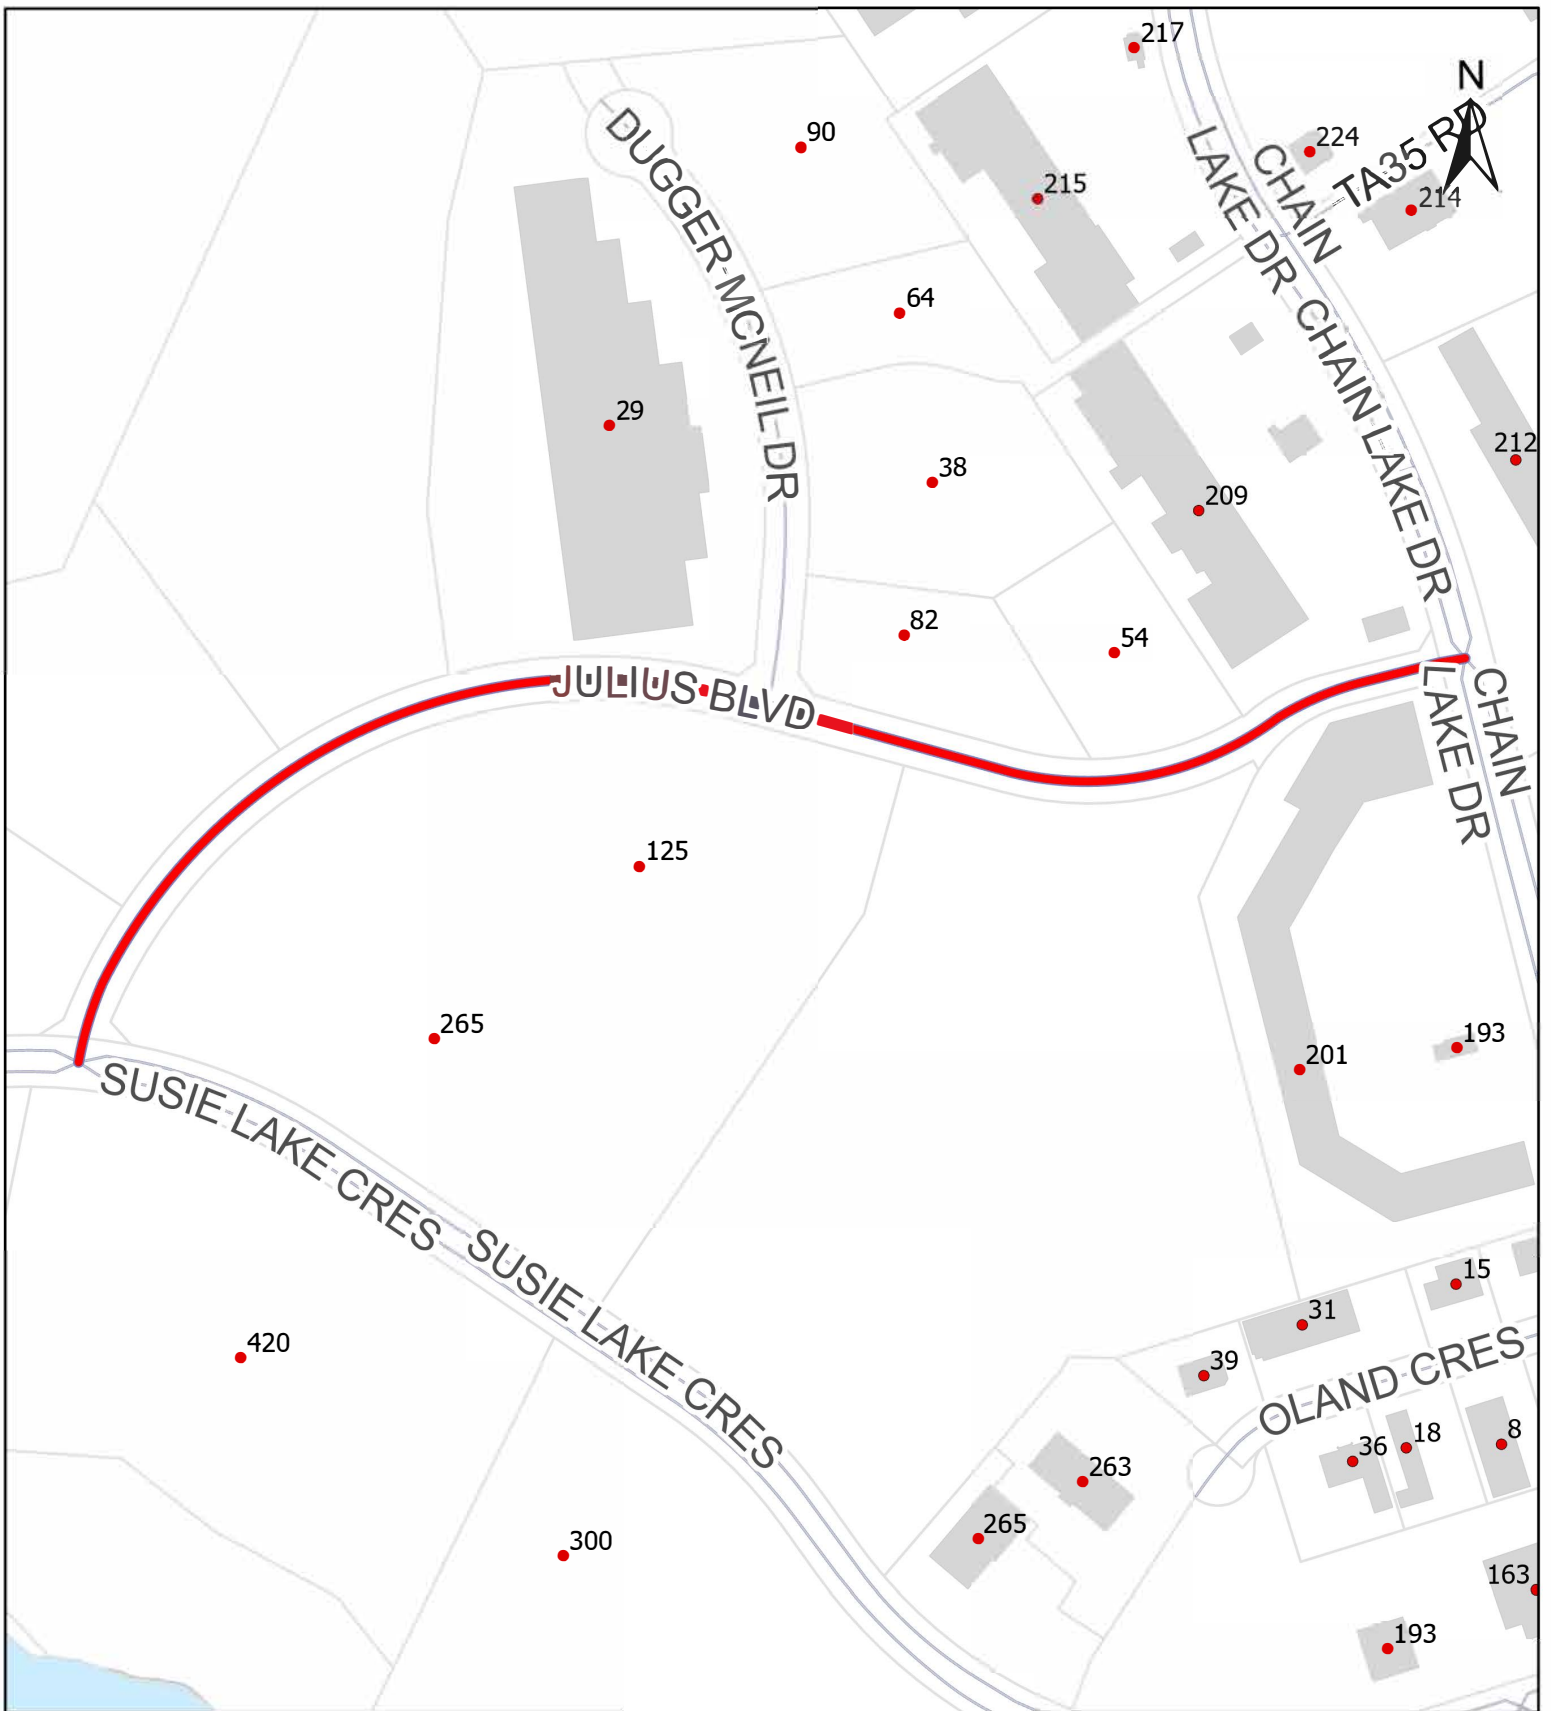

Map 65: Julius Blvd, Beechville

HALIFAX

New Street

0 50 100 200
Meters

Report CA137
April 18, 2024

The accuracy of any representation on this plan is not guaranteed.