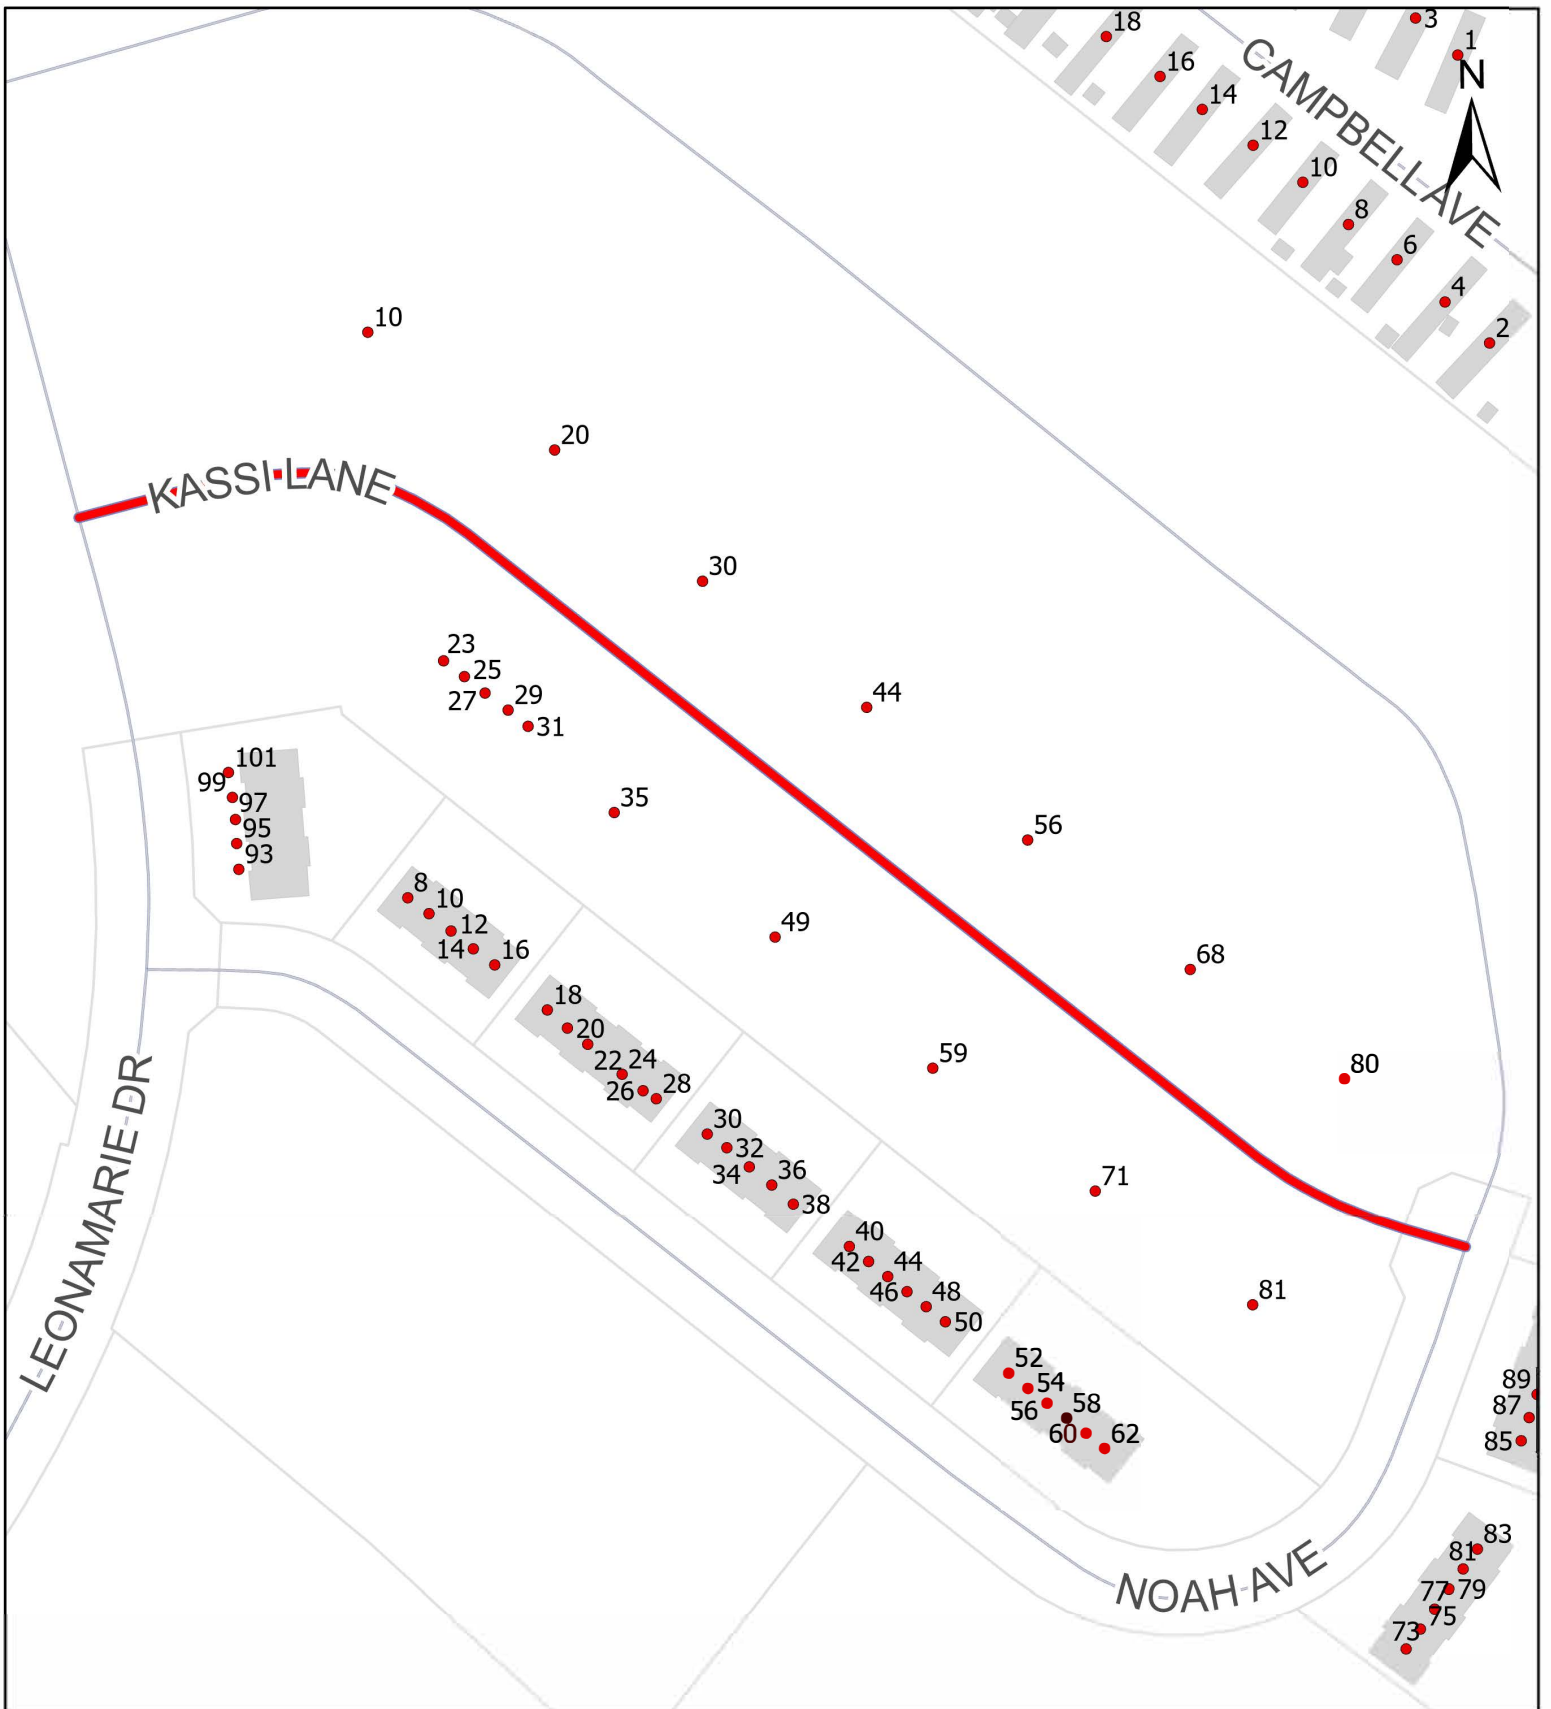

Map 66: Kassi Lane, Dartmouth

HALIFAX

New Street

Report CA137
April 18, 2024

The accuracy of any representation on this plan is not guaranteed.