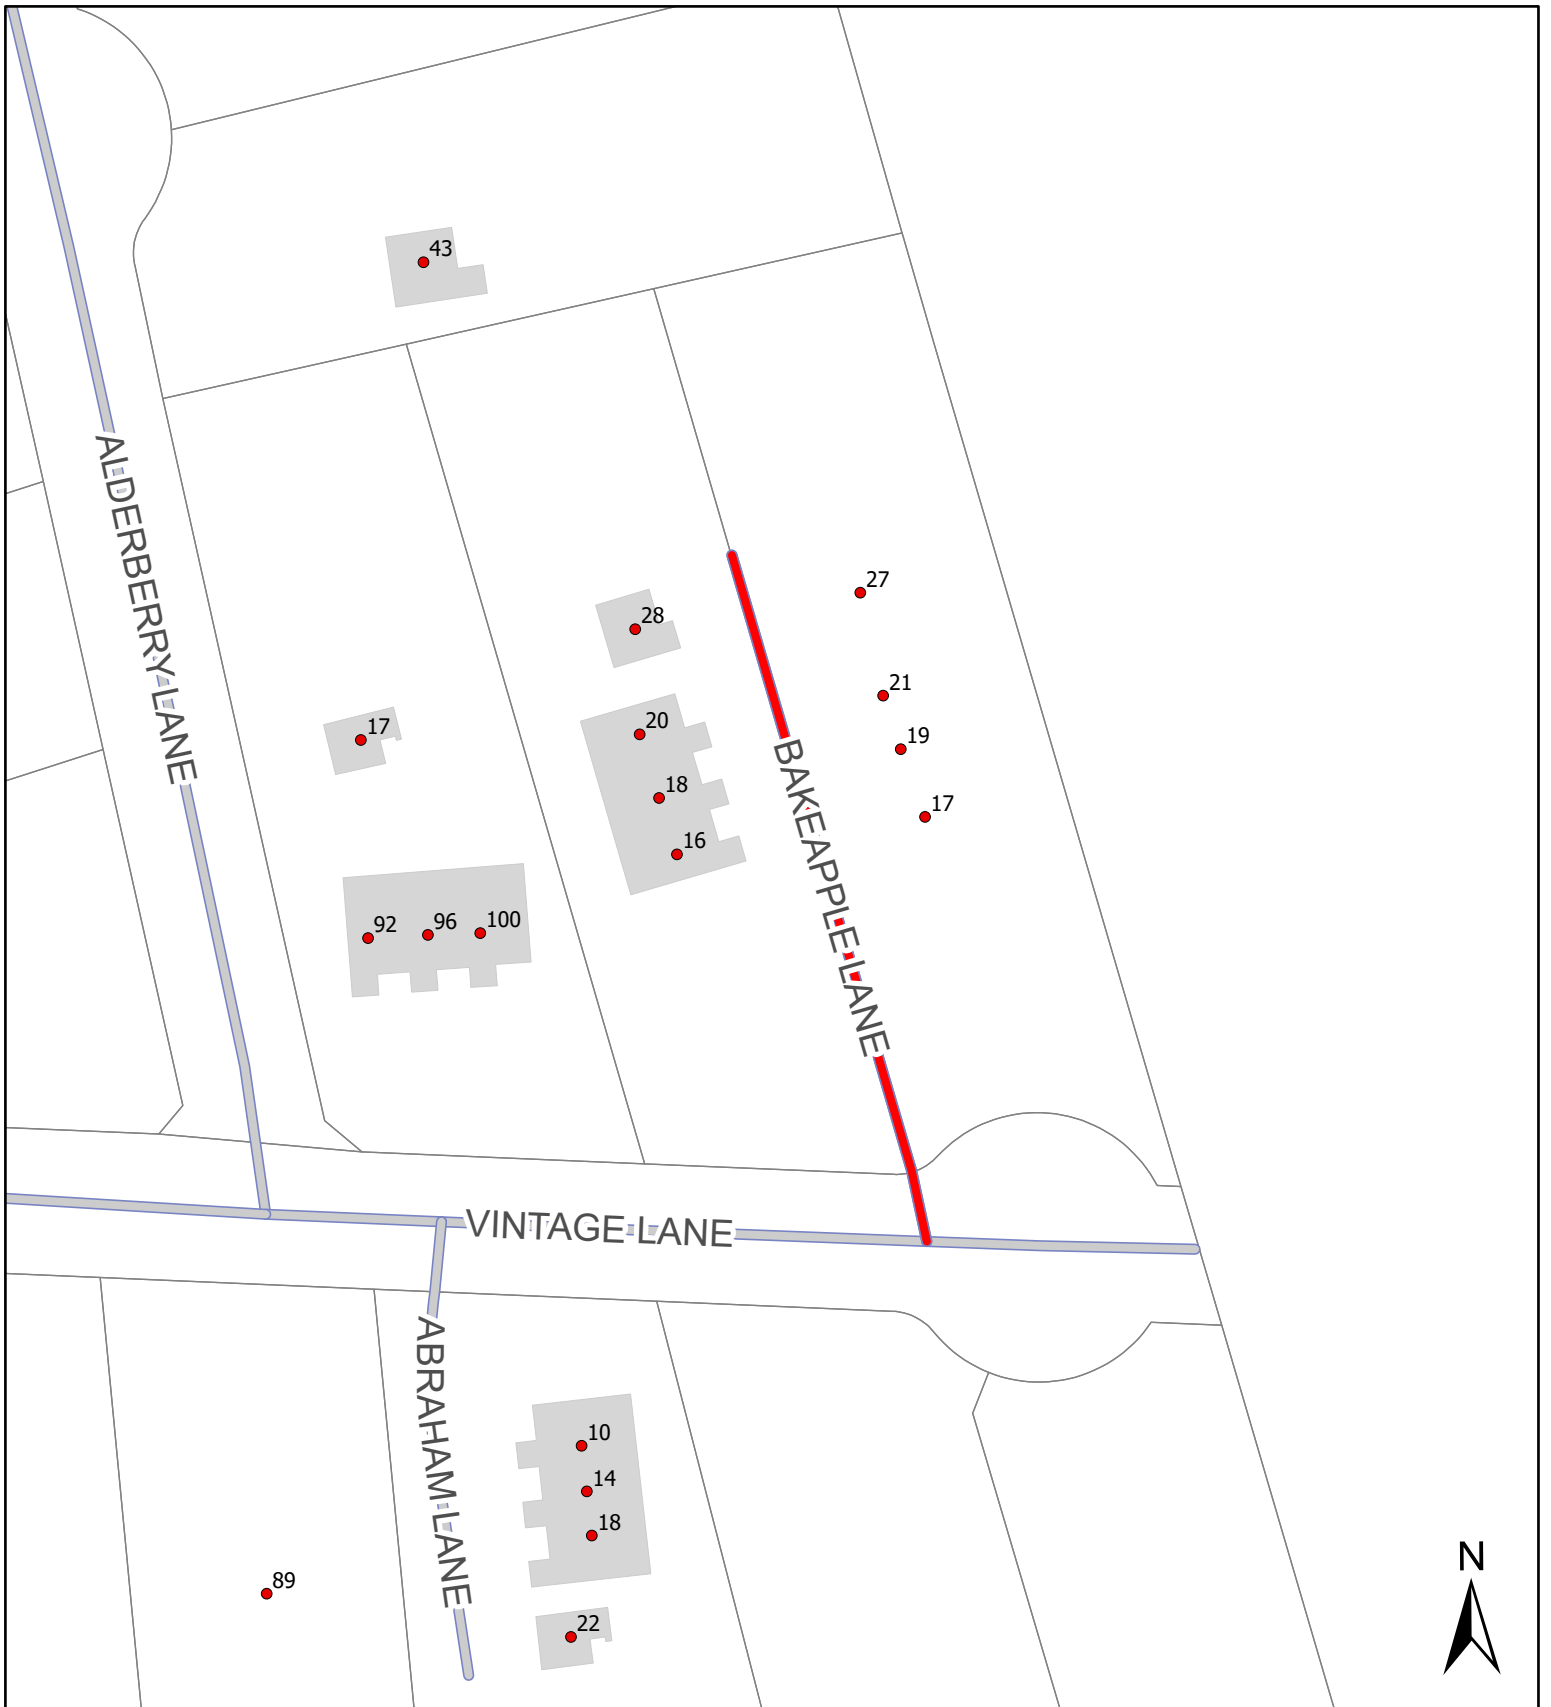

Map 3: Bakeapple Lane, Upper Tantallon

HALIFAX

New Private Lane

Report CA137
March 7, 2024

The accuracy of any representation on this plan is not guaranteed.