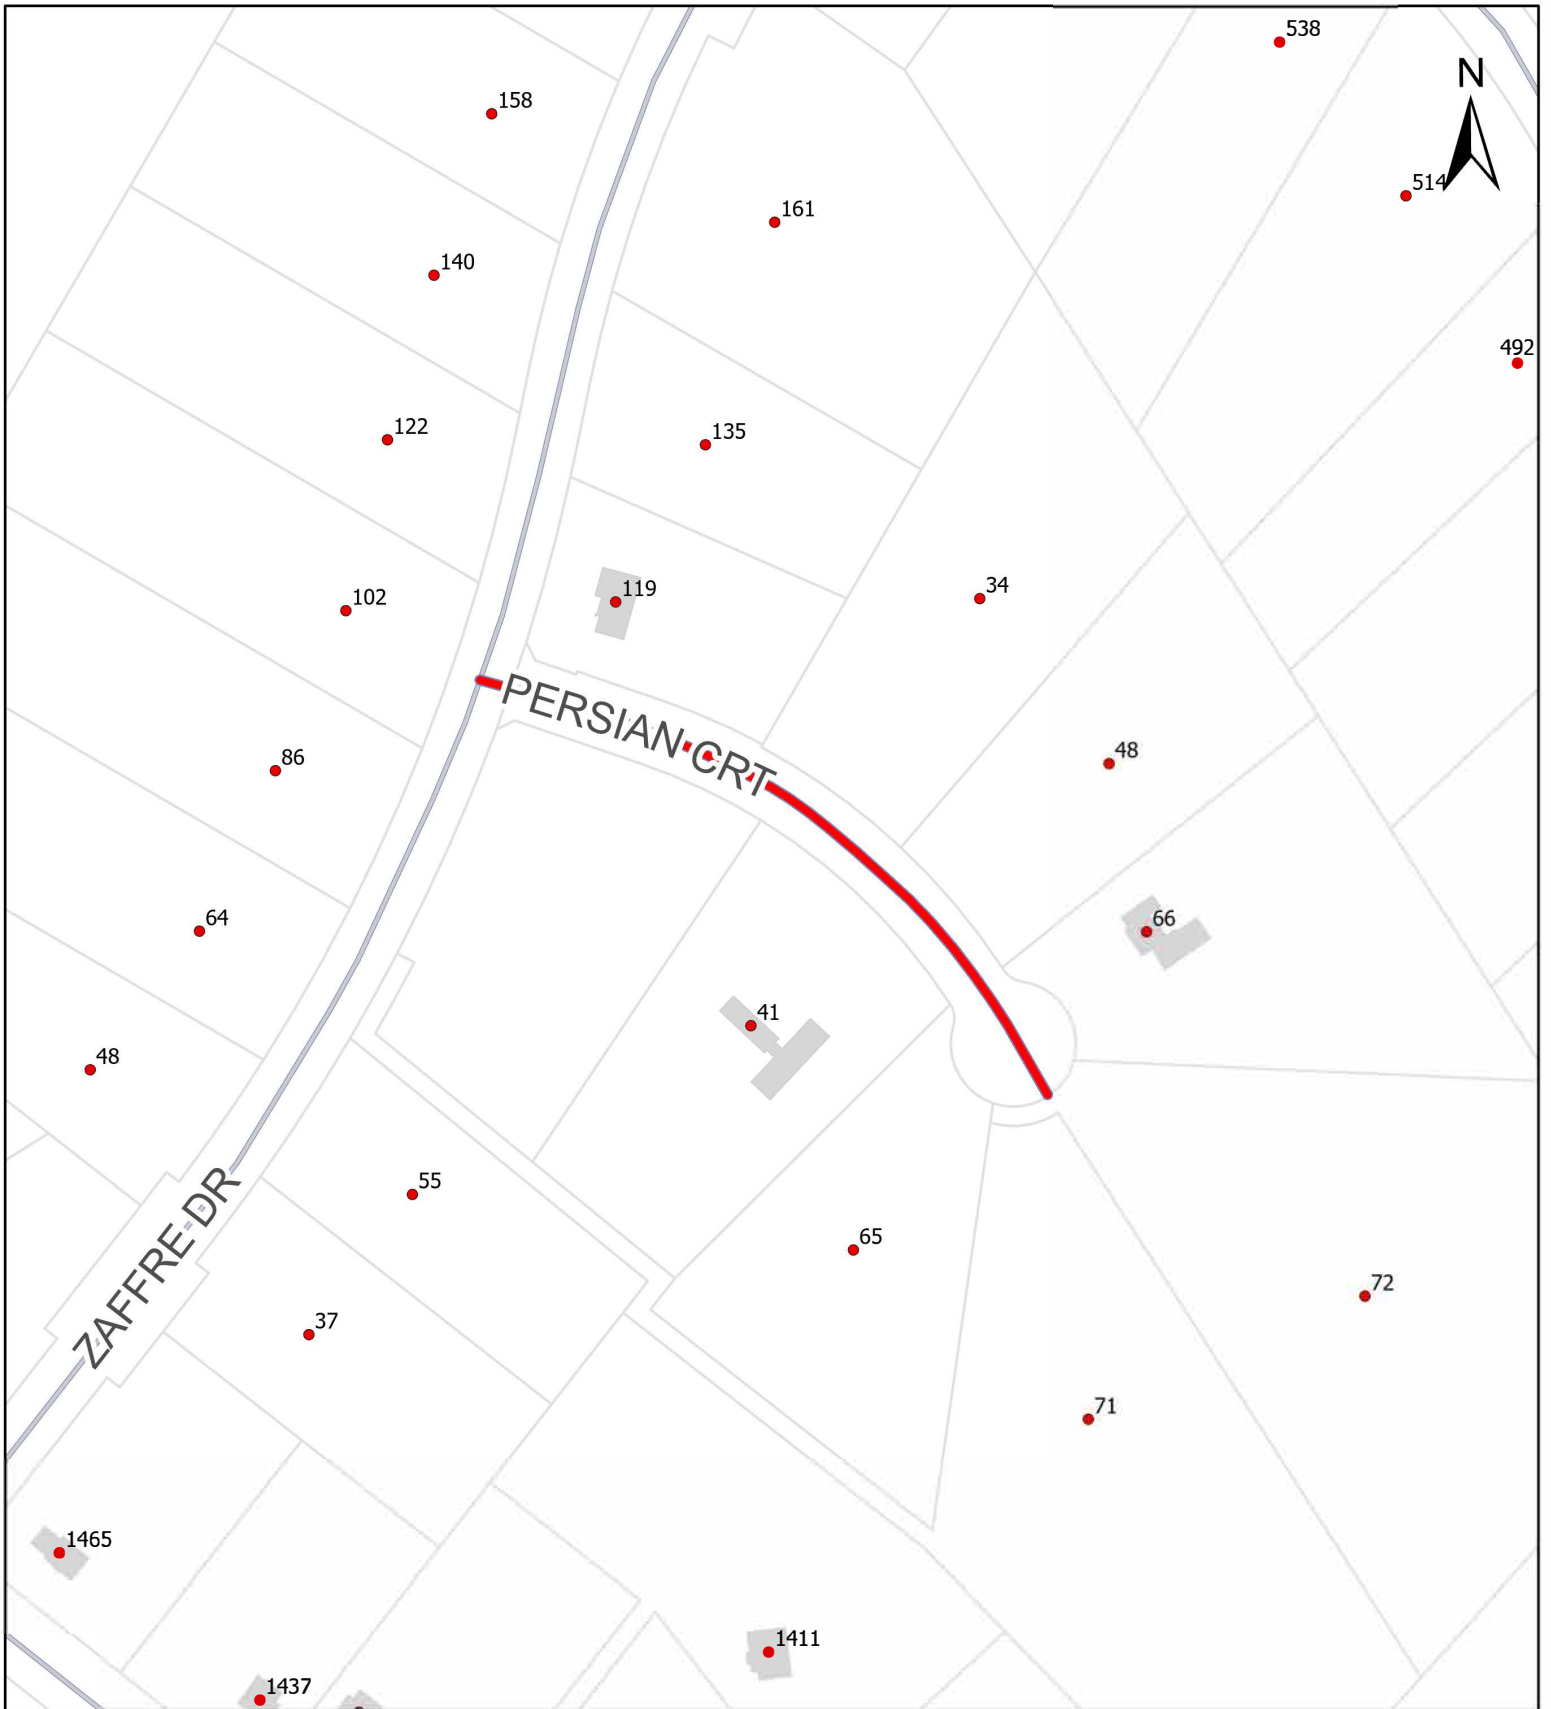

0 50 100 200
Meters

Report CA137
April 18, 2024

The accuracy of any representation on this plan is not guaranteed.

Map 72: Pearl Garden Cl, Dartmouth

HALIFAX

 New Street

Report CA137
April 18, 2024

The accuracy of any representation on this plan is not guaranteed.