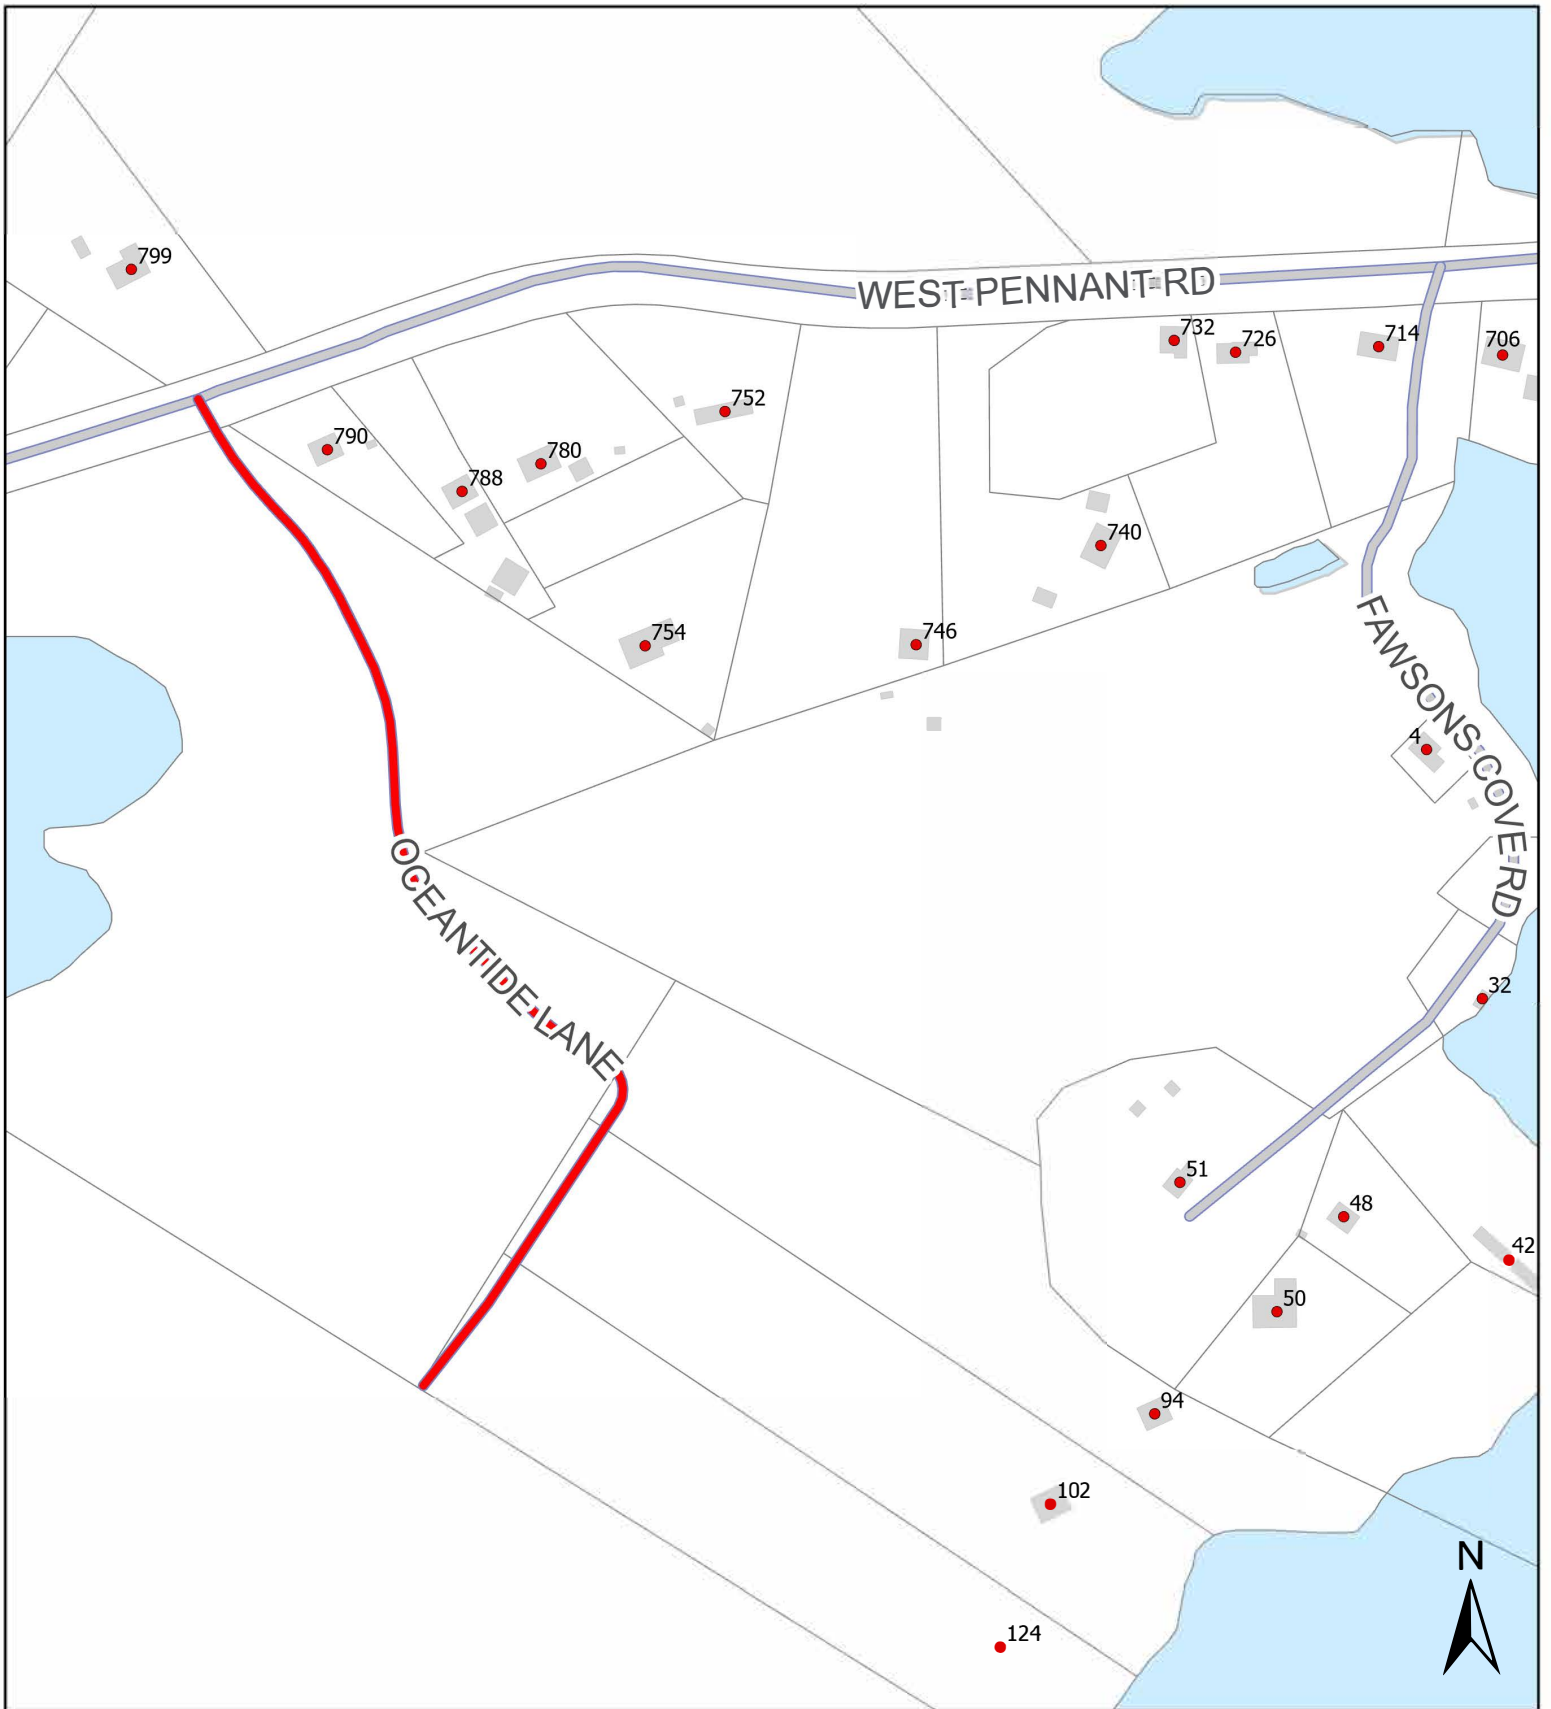

Map 33: Oceantide Lane, West Pennant

HALIFAX

New Private Lane

Report CA137
March 7, 2024

The accuracy of any representation on this plan is not guaranteed.