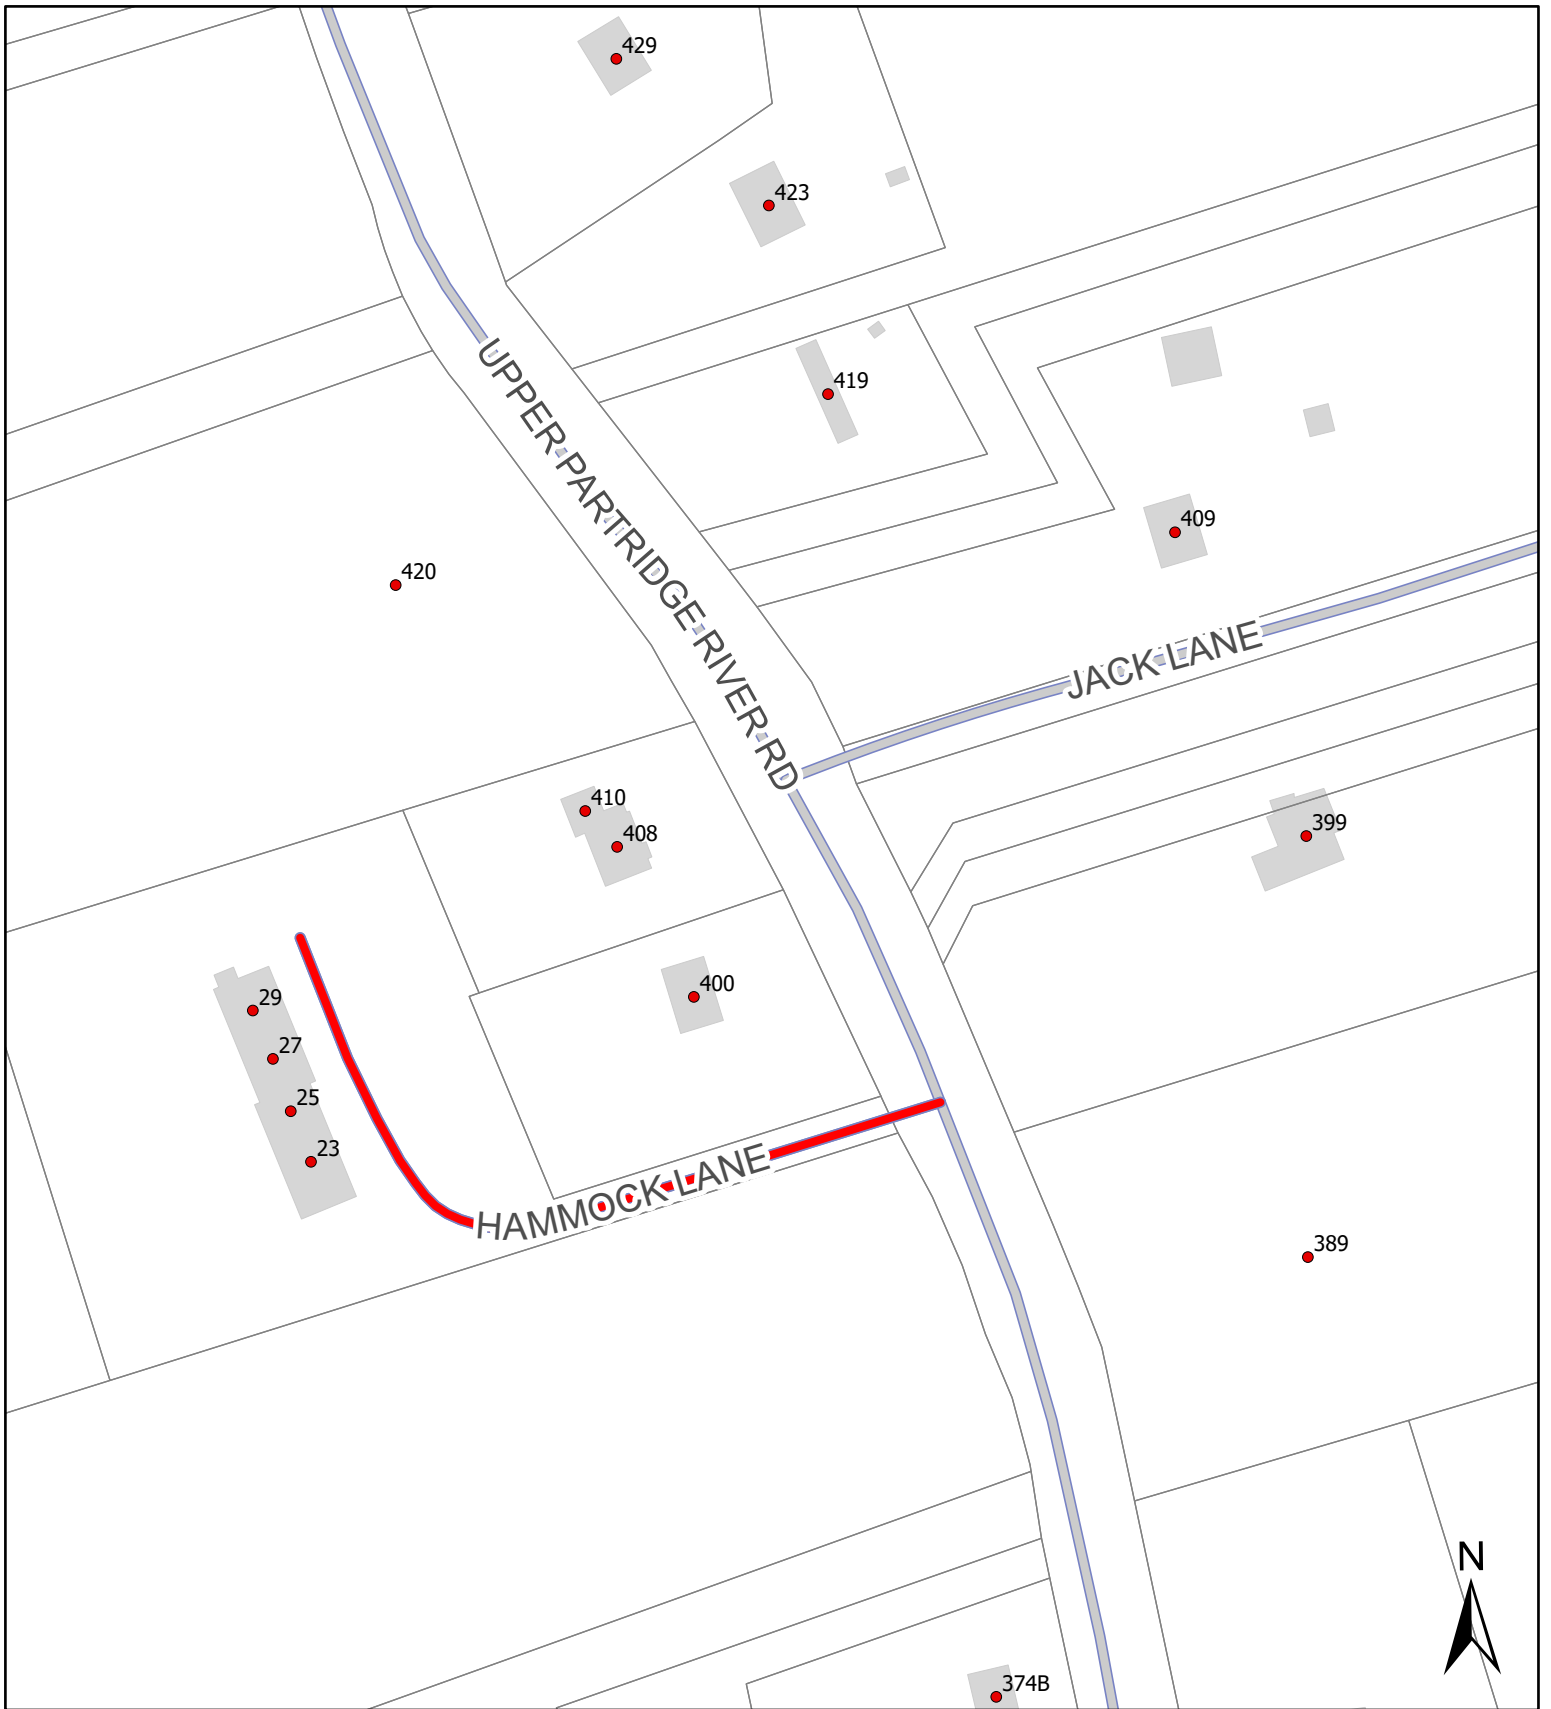

0 25 50 100
 Meters

Report CA137
 March 7, 2024

The accuracy of any representation on this plan is not guaranteed.

Map 22: Hammock Lane, East Preston

HALIFAX

 New Private Lane

Report CA137
March 7, 2024

The accuracy of any representation on this plan is not guaranteed.