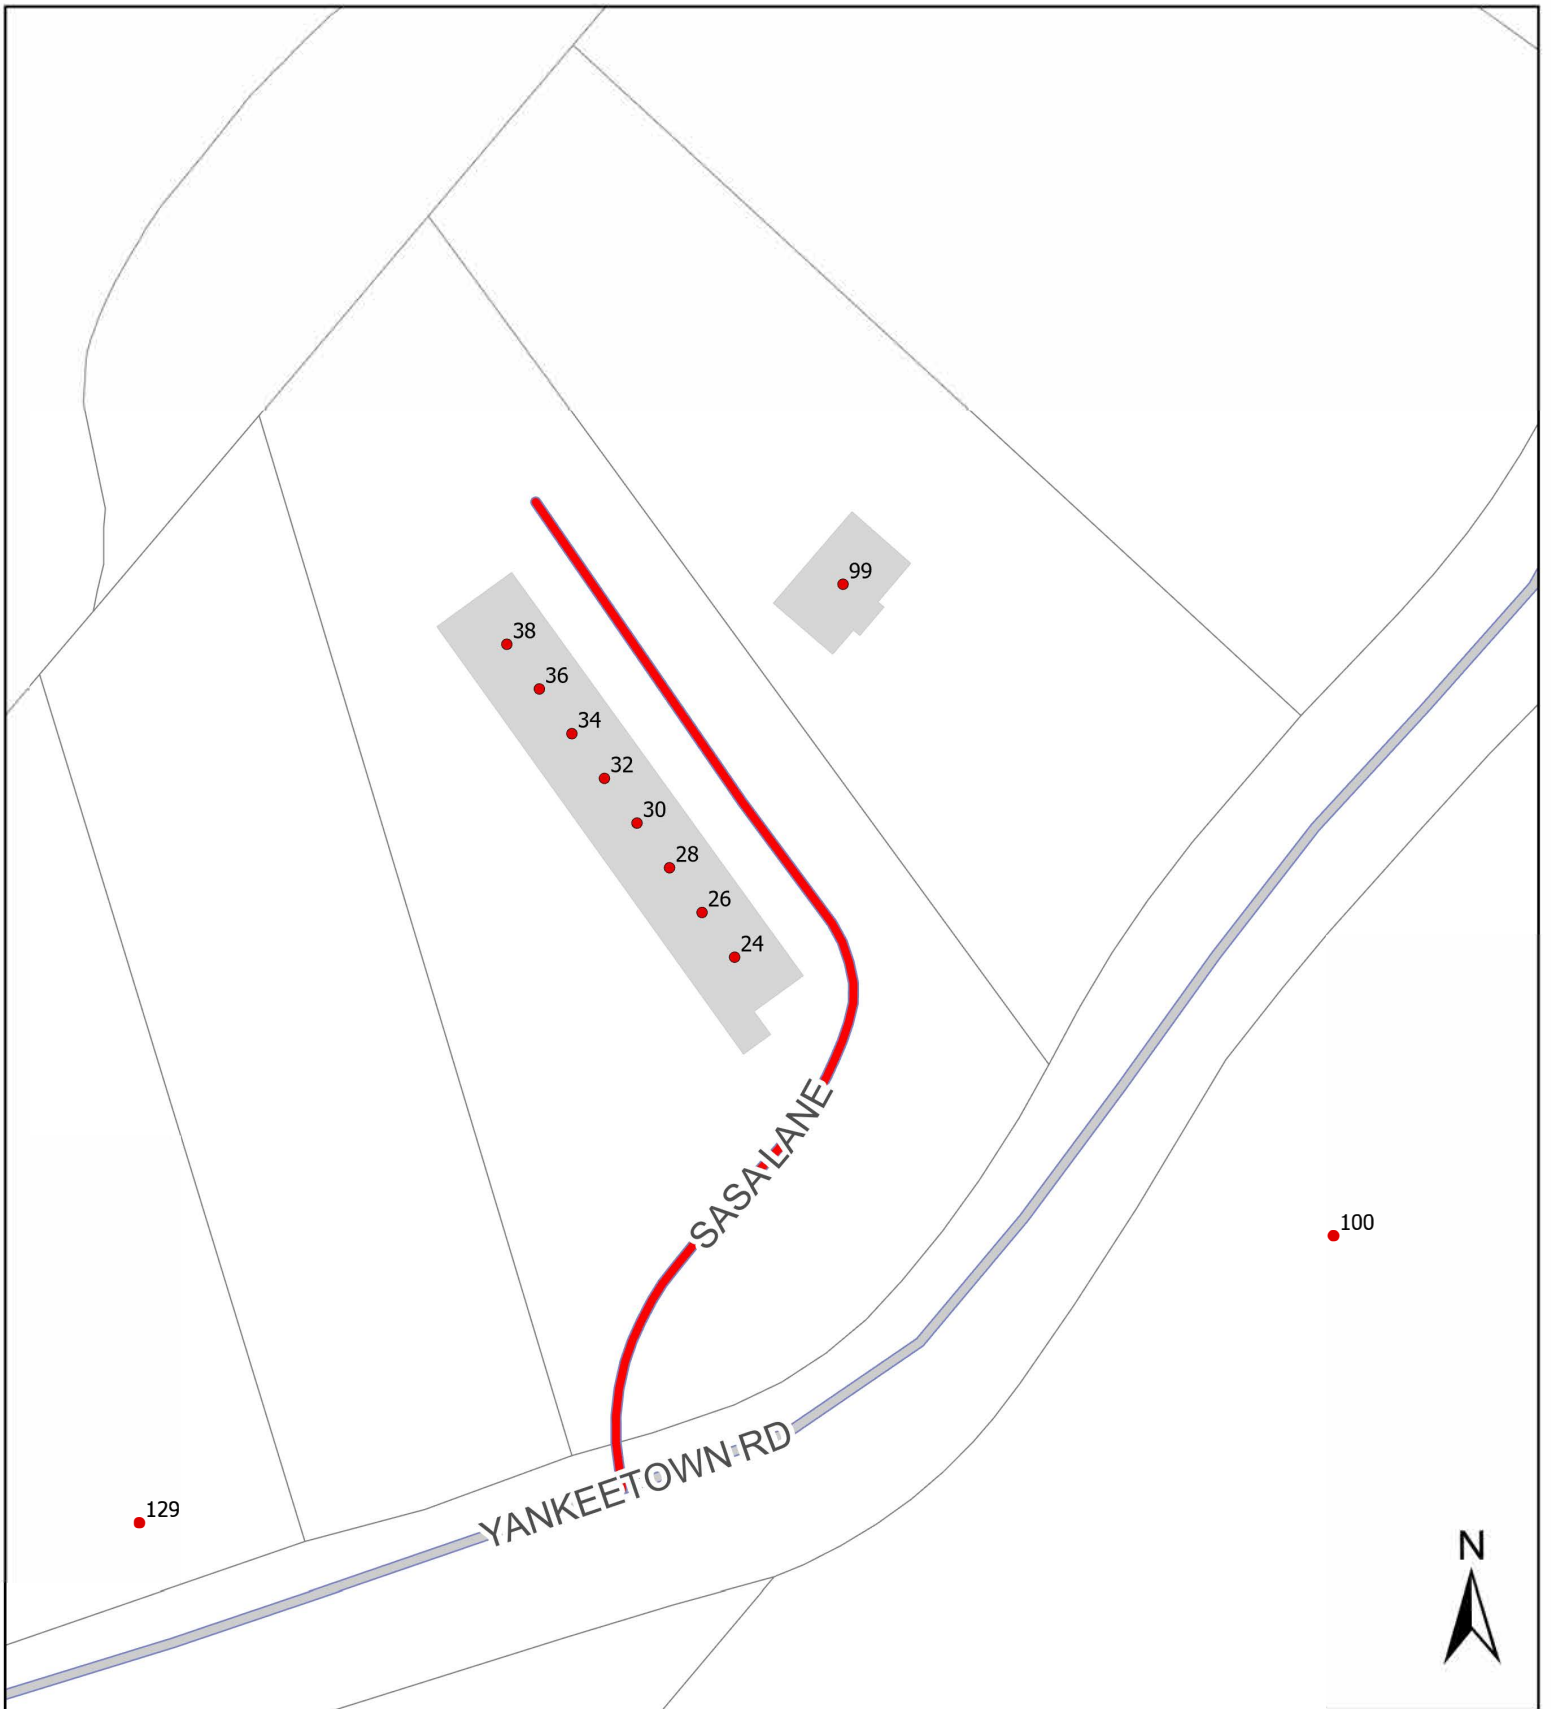

0 5 10 20
 Meters

Report CA137
April 18, 2024

The accuracy of any representation on this plan is not guaranteed.

Map 44: Saltyard Way, Halifax

HALIFAX

 New Private Lane

Report CA137
March 7, 2024

The accuracy of any representation on this plan is not guaranteed.