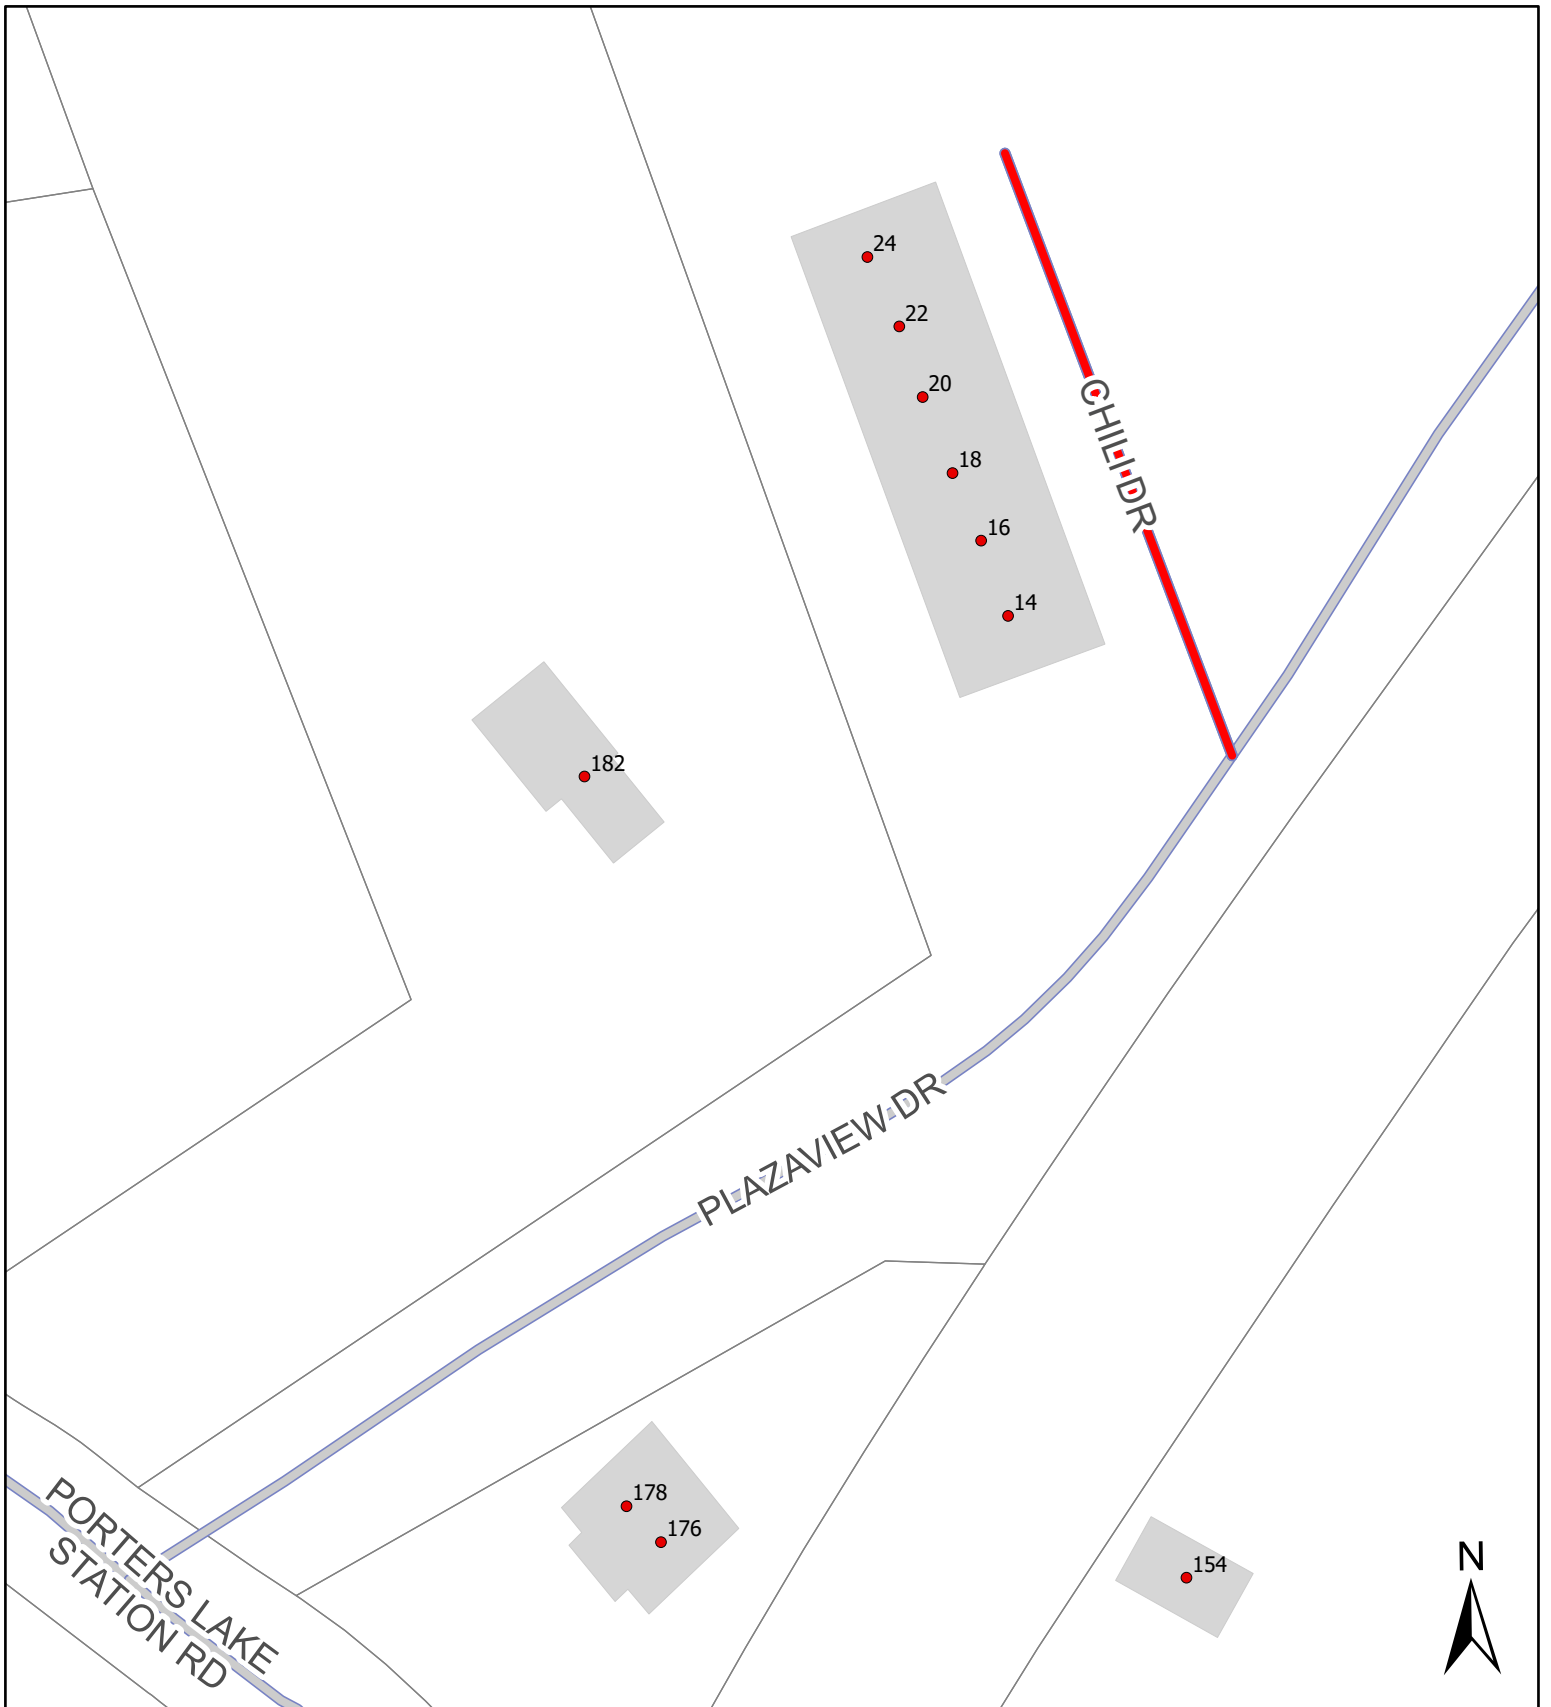

Map 11: Chamomile Lane, Upper Hammonds Plains

HALIFAX

 **New Private Lane**

Report CA137
March 7, 2024

The accuracy of any representation on this plan is not guaranteed.

Map 12: Chili Dr, Porters Lake

HALIFAX