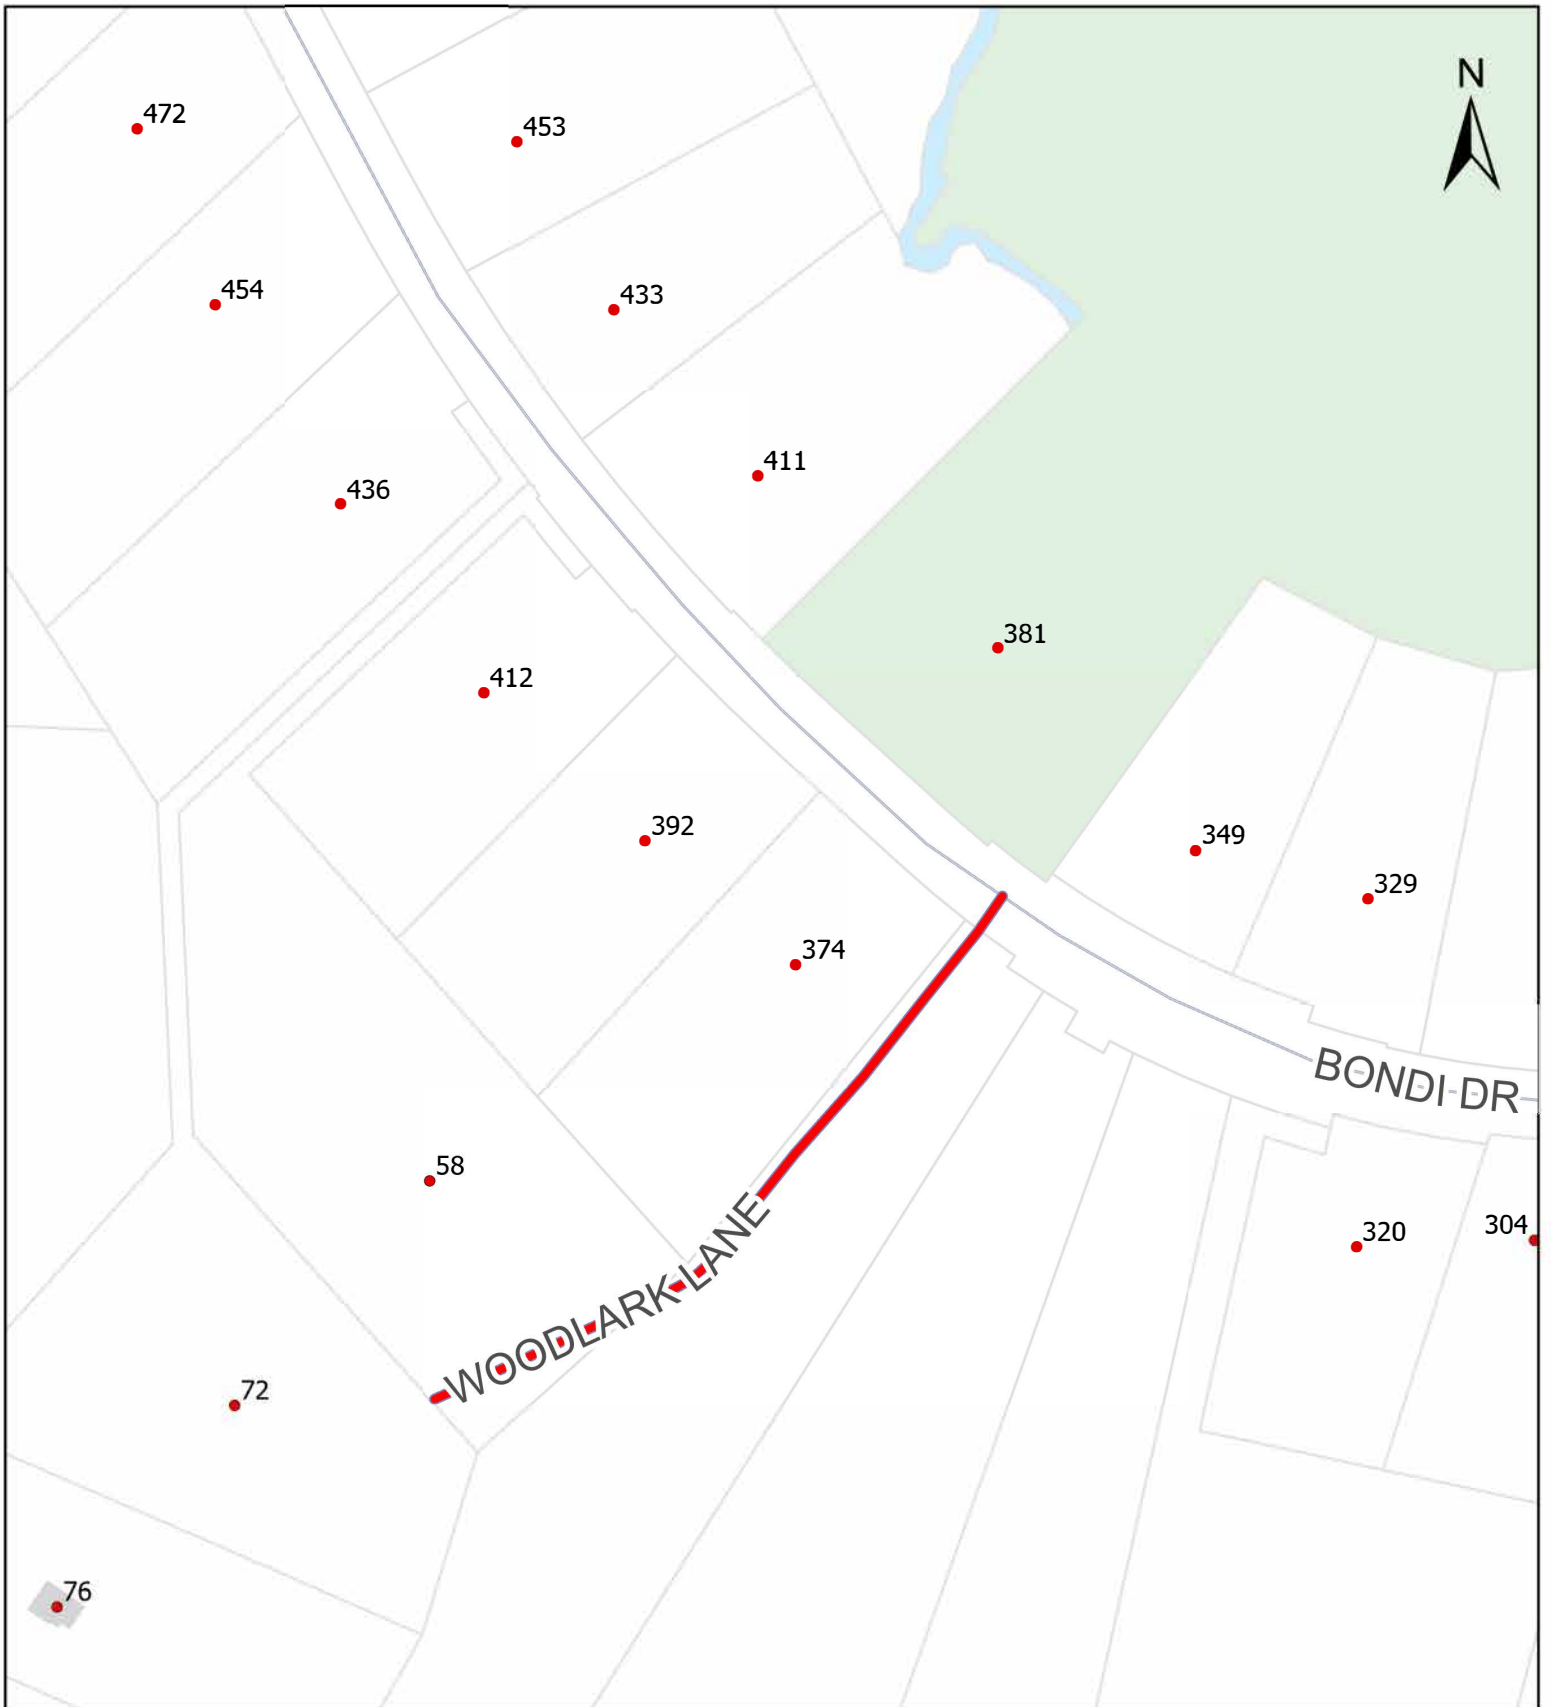

Map 57: Woodlark Lane, Middle Sackville

HALIFAX

New Private Lane

0 25 50 100
 Meters

Report CA137
April 18, 2024

The accuracy of any representation on this plan is not guaranteed.