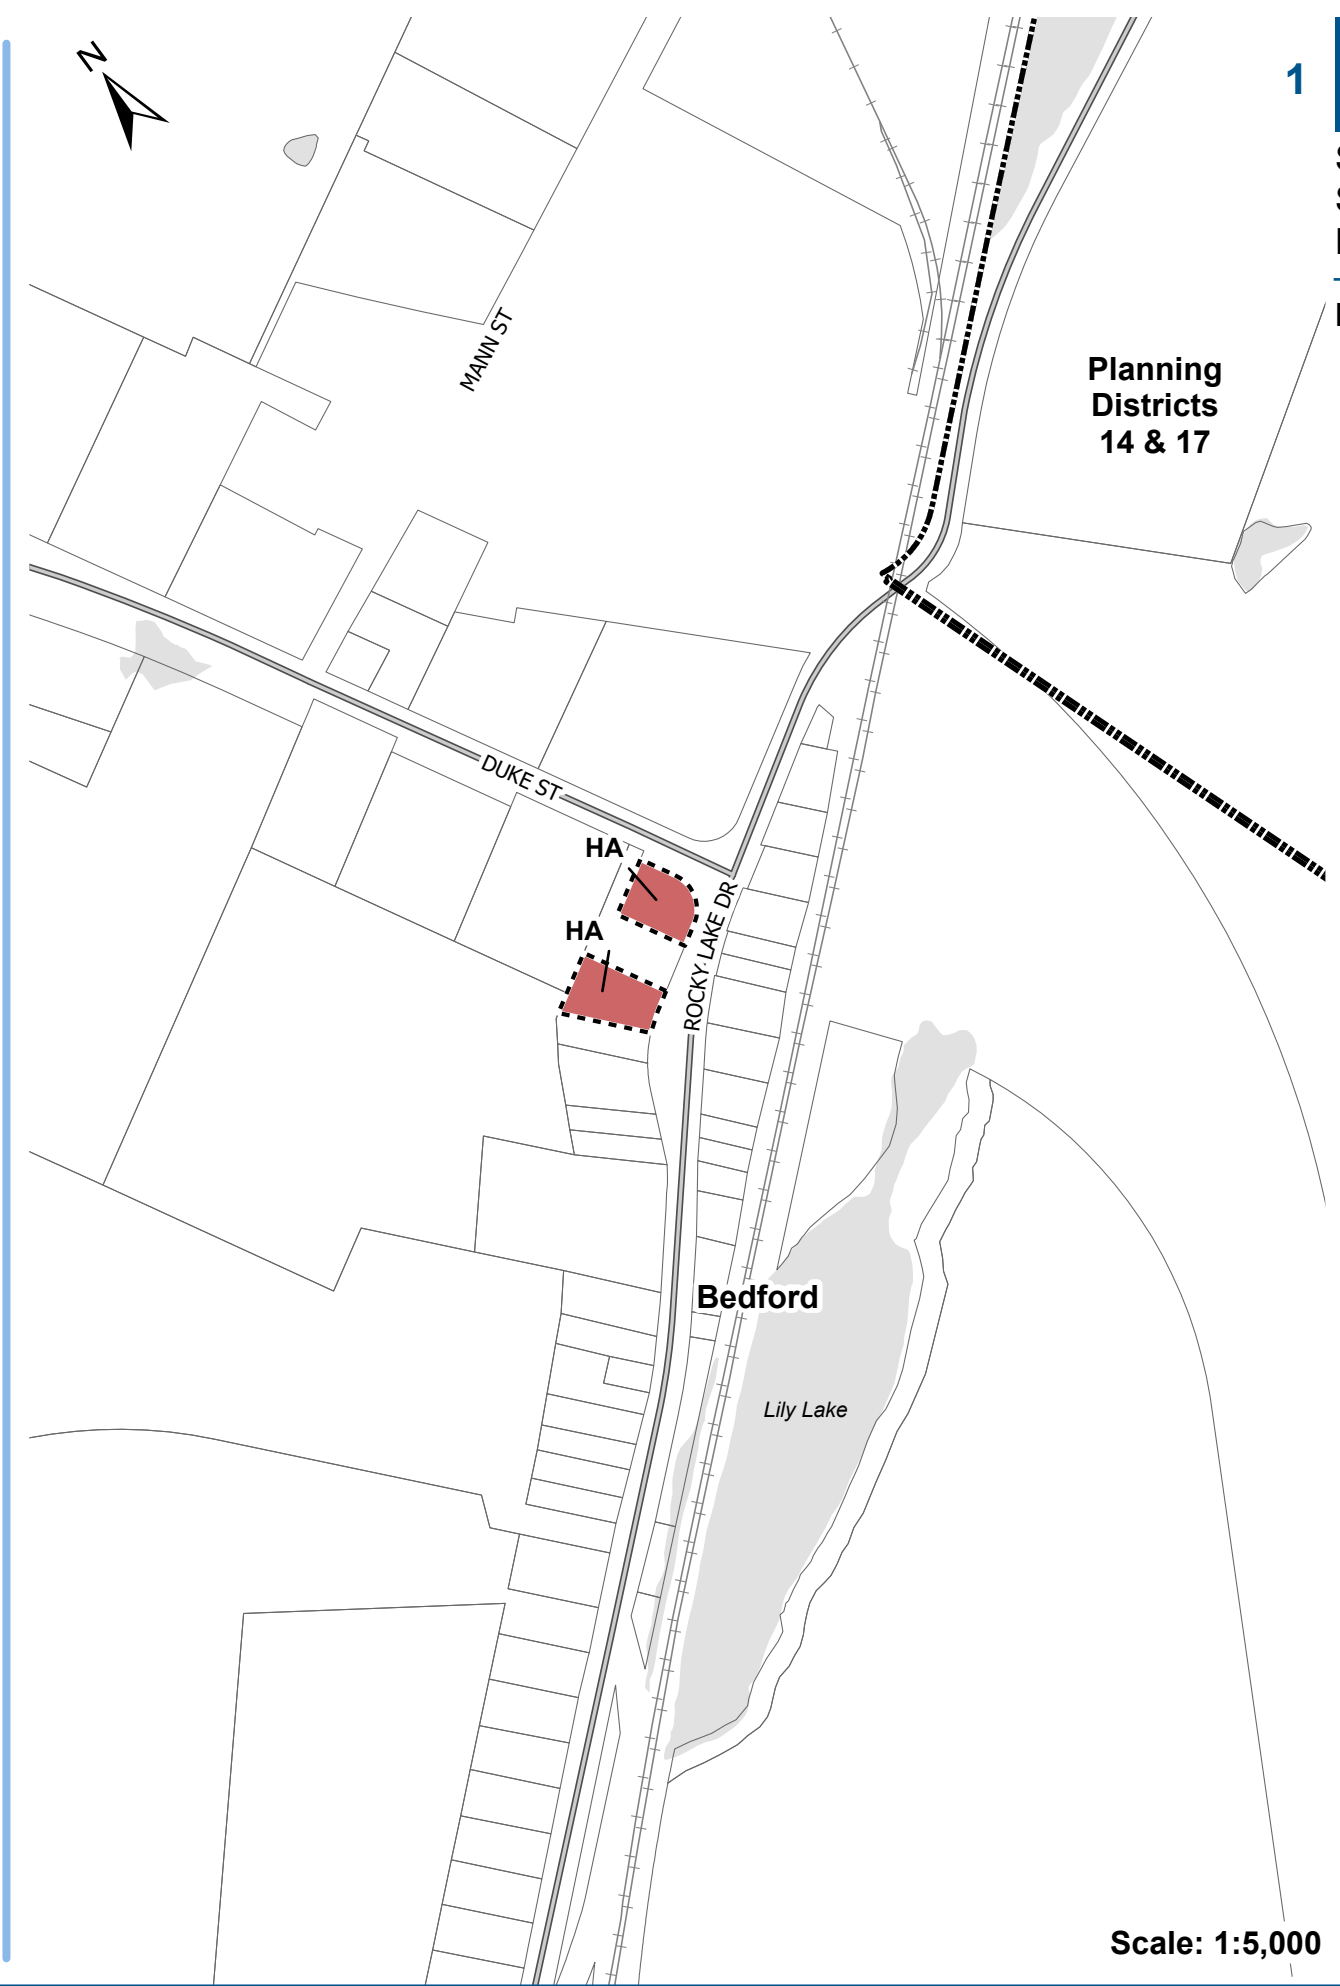

MAP 1: Designation Boundaries

-  Housing Accelerator
-  Suburban Housing Accelerator
Secondary Municipal
Planning Strategy Boundary
-  Other Plan Area Boundaries

Planning District 4

Scale: 1:11,000

Prepared By: Halifax Regional Municipality
HRM does not guarantee the accuracy of any base map representation on this plan.

MAP 1: Designation Boundaries

- HA** Housing Accelerator
-  Suburban Housing Accelerator Secondary Municipal Planning Strategy Boundary
-  Other Plan Area Boundaries

Scale: 1:10,000

Prepared By: Halifax Regional Municipality
HRM does not guarantee the accuracy of any base map representation on this plan.

MAP 1: Designation Boundaries

-  Housing Accelerator
-  Suburban Housing Accelerator
Secondary Municipal
Planning Strategy Boundary
-  Other Plan Area Boundaries

Scale: 1:12,000

Prepared By: Halifax Regional Municipality
HRM does not guarantee the accuracy of any base
map representation on this plan.

1 HALIFAX

Suburban Housing Accelerator Secondary Municipal Planning Strategy

MAP 1: Designation Boundaries

- HA Housing Accelerator
- Suburban Housing Accelerator Secondary Municipal Planning Strategy Boundary
- Other Plan Area Boundaries