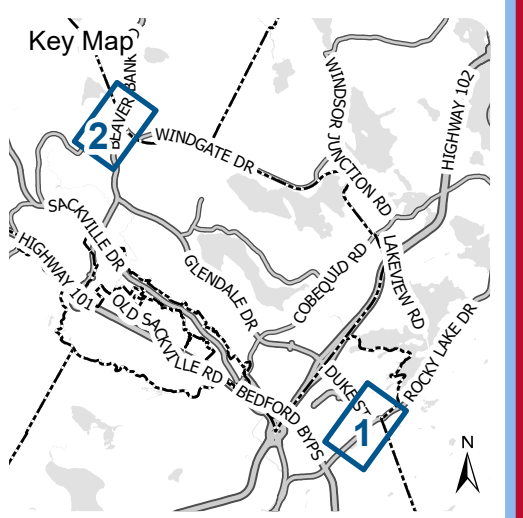

MAP 1: Designation Boundaries

-  Housing Accelerator
-  Suburban Housing Accelerator
Secondary Municipal
Planning Strategy Boundary
-  Other Plan Area Boundaries

Planning District 4

Scale: 1:11,000

Prepared By: Halifax Regional Municipality
HRM does not guarantee the accuracy of any base map representation on this plan.

MAP 1: Designation Boundaries

- HA** Housing Accelerator
-  Suburban Housing Accelerator Secondary Municipal Planning Strategy Boundary
-  Other Plan Area Boundaries

Scale: 1:10,000

Prepared By: Halifax Regional Municipality
HRM does not guarantee the accuracy of any base map representation on this plan.

MAP 1: Designation Boundaries

-  Housing Accelerator
-  Suburban Housing Accelerator
Secondary Municipal
Planning Strategy Boundary
-  Other Plan Area Boundaries

Scale: 1:12,000

Prepared By: Halifax Regional Municipality
HRM does not guarantee the accuracy of any base
map representation on this plan.

1 HALIFAX

Suburban Housing Accelerator Secondary Municipal Planning Strategy

MAP 1: Designation Boundaries

- HA Housing Accelerator
- Suburban Housing Accelerator Secondary Municipal Planning Strategy Boundary
- Other Plan Area Boundaries