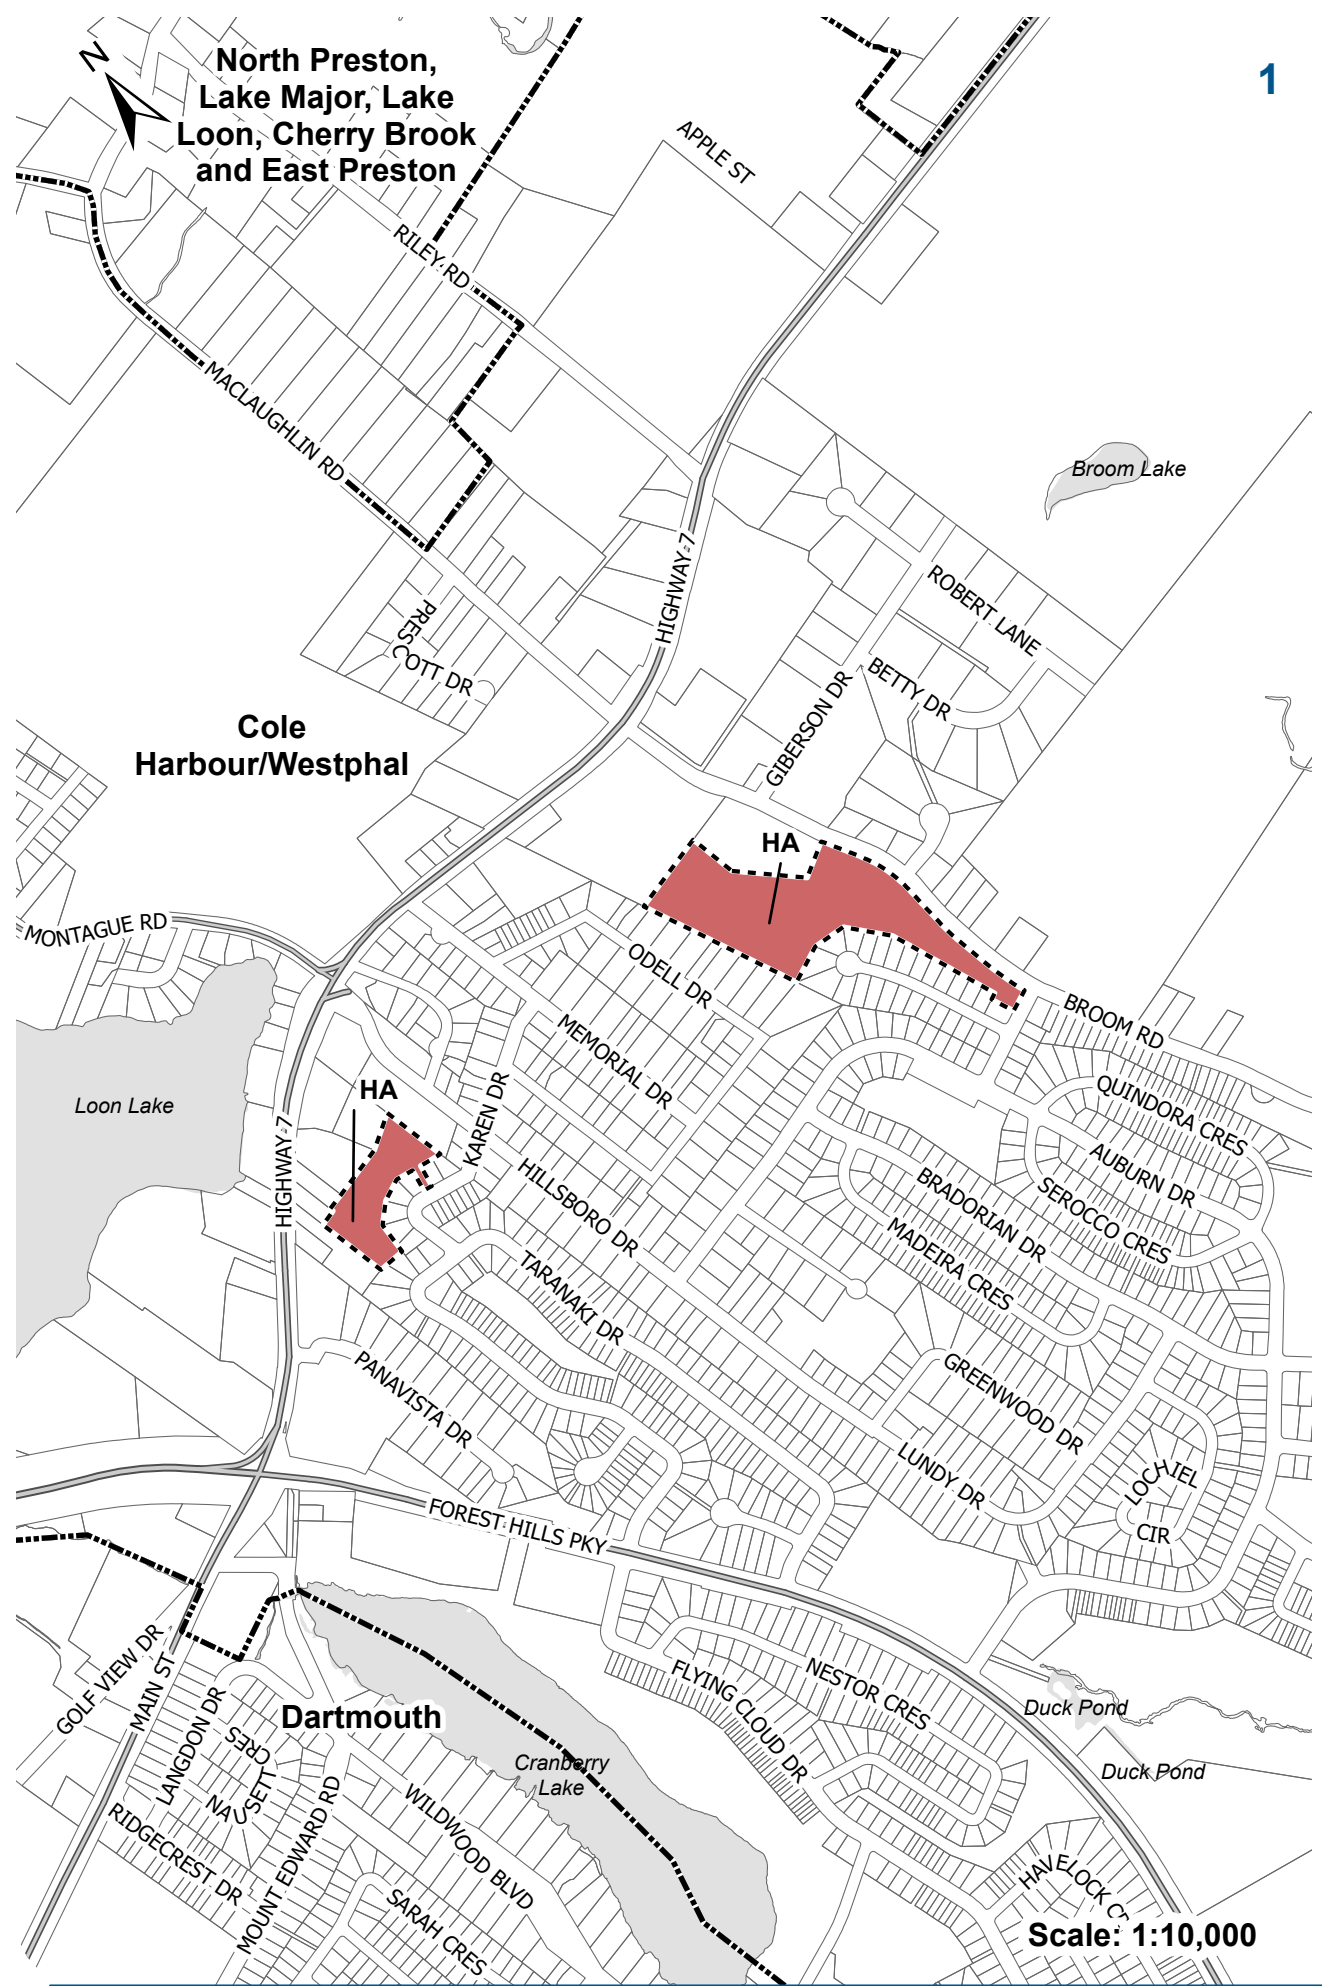

MAP 1: Designation Boundaries

- HA** Housing Accelerator
-  Suburban Housing Accelerator Secondary Municipal Planning Strategy Boundary
-  Other Plan Area Boundaries

Scale: 1:10,000

Prepared By: Halifax Regional Municipality
HRM does not guarantee the accuracy of any base map representation on this plan.

MAP 1: Designation Boundaries

-  Housing Accelerator
-  Suburban Housing Accelerator
Secondary Municipal
Planning Strategy Boundary
-  Other Plan Area Boundaries

Scale: 1:12,000

Prepared By: Halifax Regional Municipality
HRM does not guarantee the accuracy of any base
map representation on this plan.

1 HALIFAX

Suburban Housing Accelerator Secondary Municipal Planning Strategy

MAP 1: Designation Boundaries

- HA Housing Accelerator
- Suburban Housing Accelerator Secondary Municipal Planning Strategy Boundary
- Other Plan Area Boundaries

Prepared By: Halifax Regional Municipality
HRM does not guarantee the accuracy of any base map representation on this plan.

MAP 1: Designation Boundaries

-  HA Housing Accelerator
-  Suburban Housing Accelerator
Secondary Municipal
Planning Strategy Boundary
-  Other Plan Area Boundaries