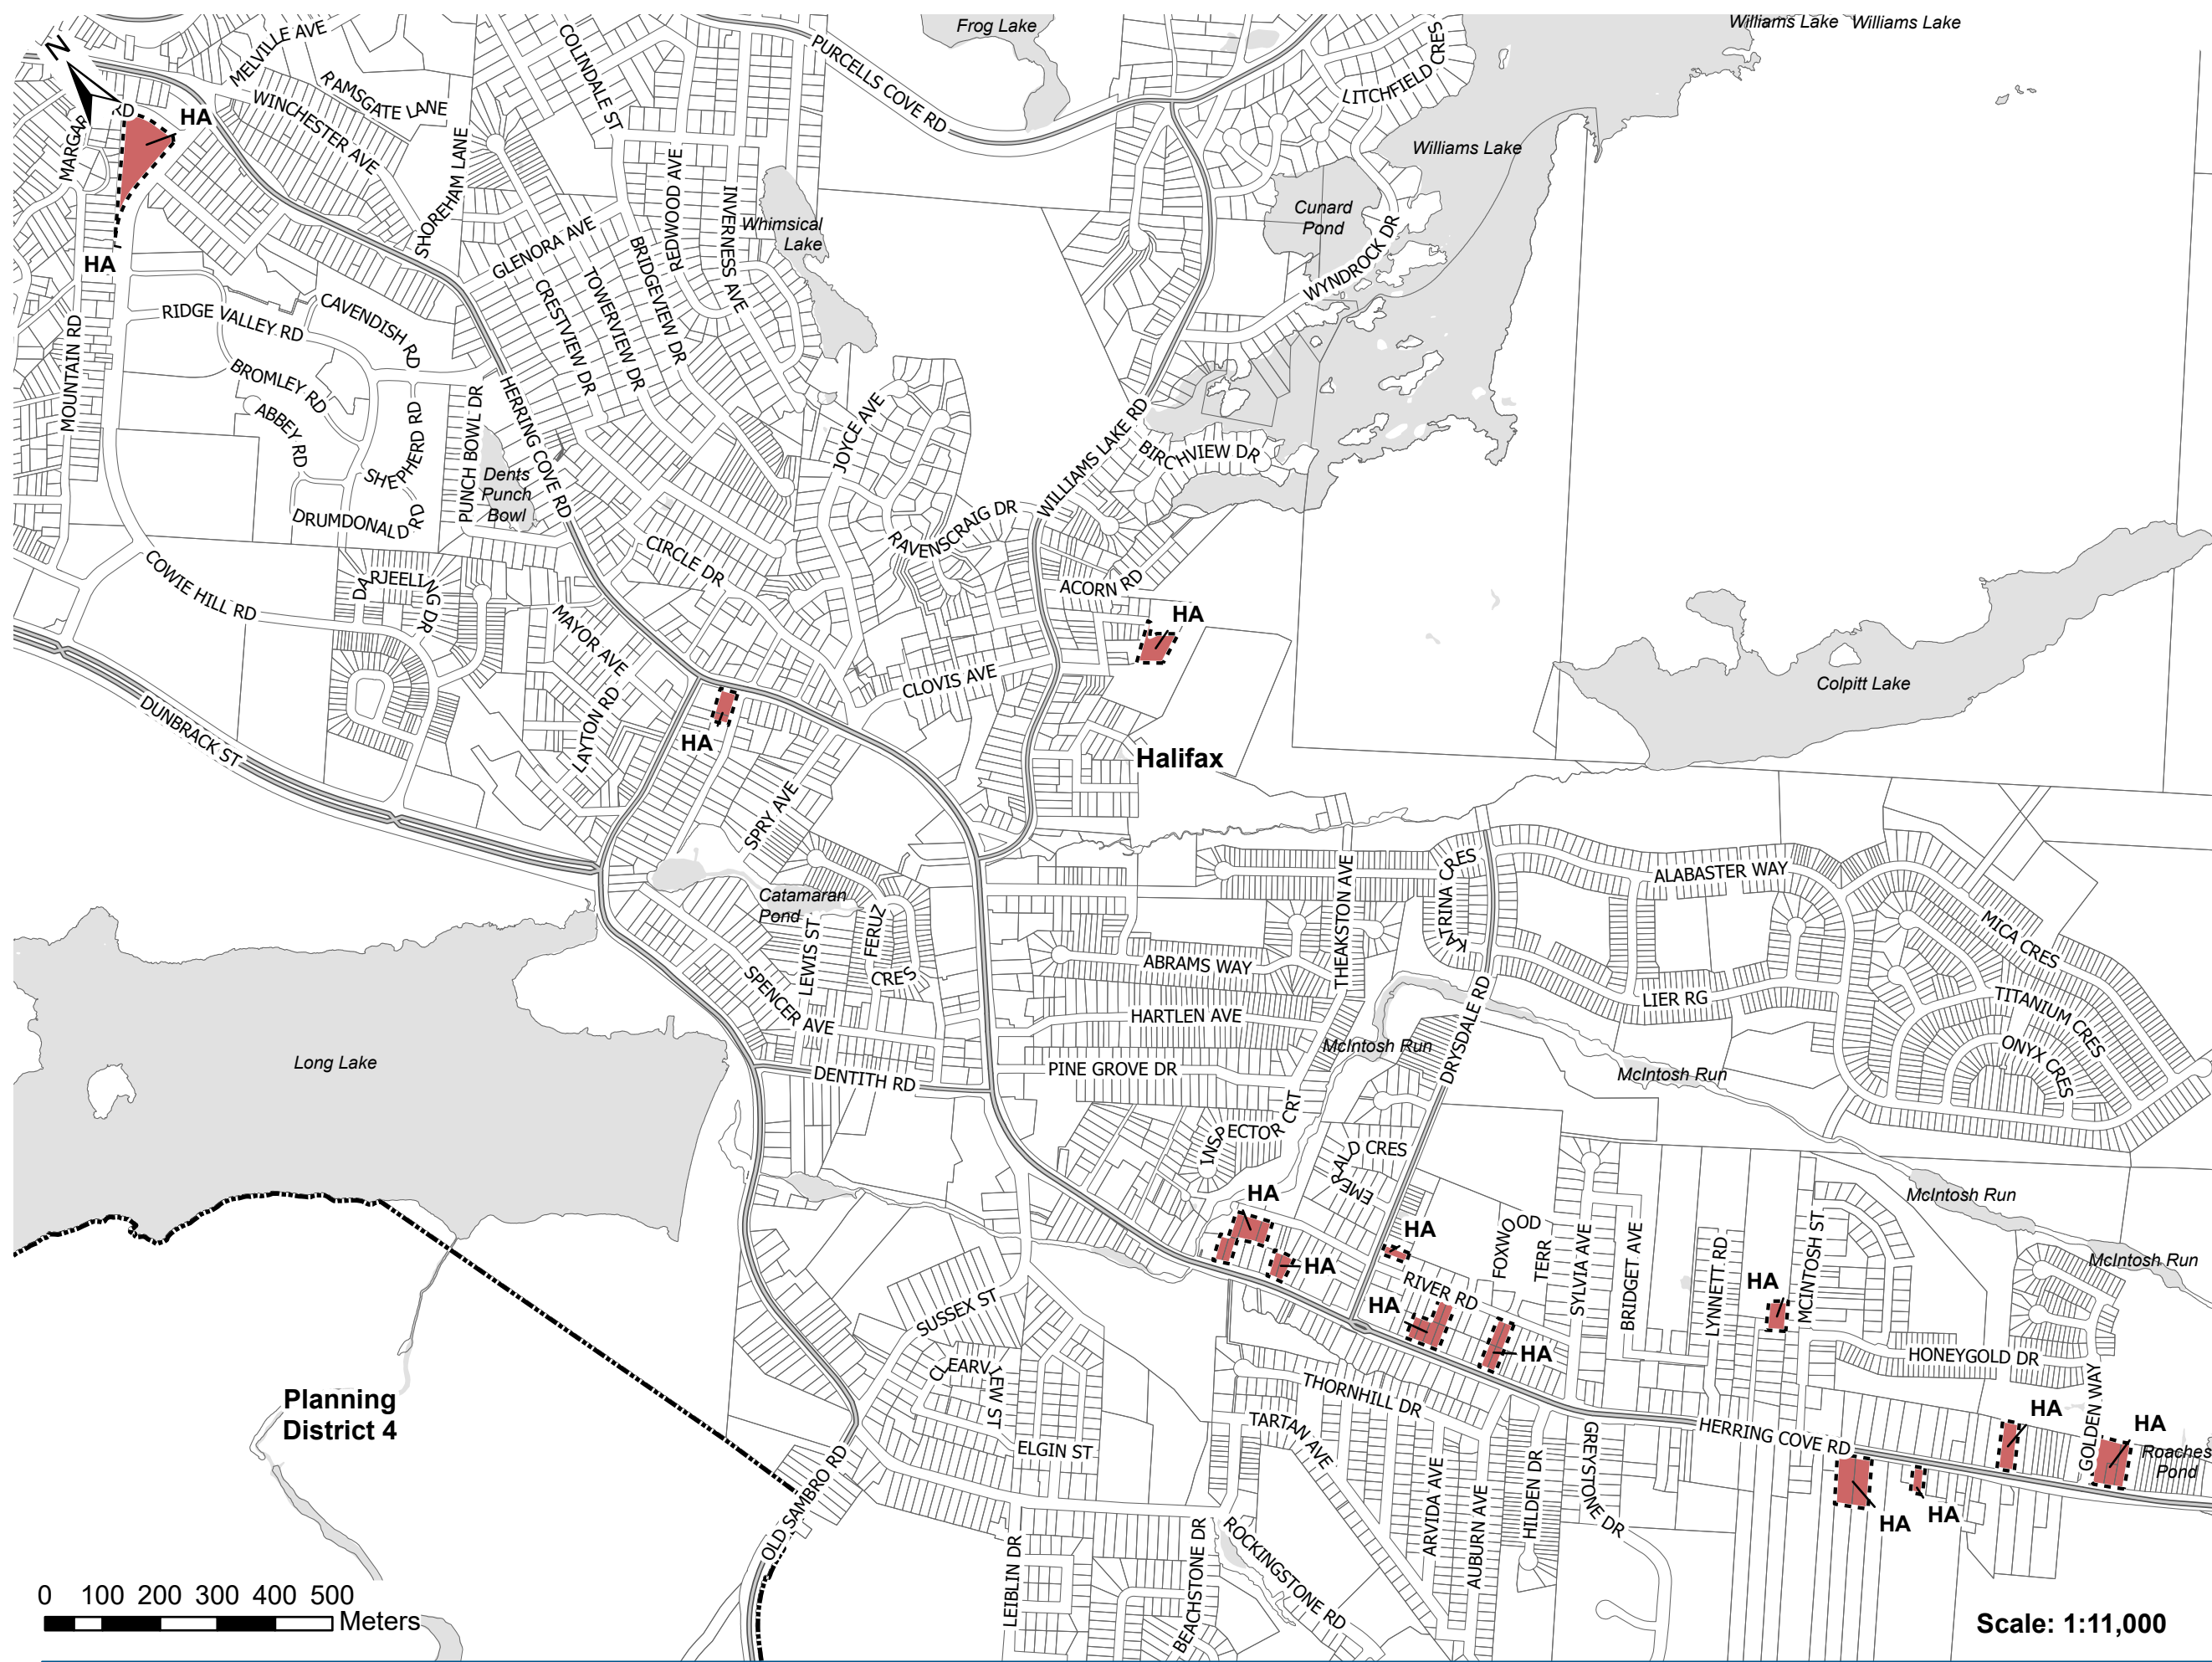

MAP 1: Designation Boundaries

-  Housing Accelerator
-  Suburban Housing Accelerator
Secondary Municipal
Planning Strategy Boundary
-  Other Plan Area Boundaries

Planning District 4

Scale: 1:11,000

Prepared By: Halifax Regional Municipality
HRM does not guarantee the accuracy of any base map representation on this plan.

MAP 1: Designation Boundaries

- HA** Housing Accelerator
-  Suburban Housing Accelerator Secondary Municipal Planning Strategy Boundary
-  Other Plan Area Boundaries

Scale: 1:10,000

Prepared By: Halifax Regional Municipality
HRM does not guarantee the accuracy of any base map representation on this plan.

MAP 1: Designation Boundaries

-  Housing Accelerator
-  Suburban Housing Accelerator
Secondary Municipal
Planning Strategy Boundary
-  Other Plan Area Boundaries

Scale: 1:12,000

Prepared By: Halifax Regional Municipality
HRM does not guarantee the accuracy of any base
map representation on this plan.

Prepared By: Halifax Regional Municipality
HRM does not guarantee the accuracy of any base map representation on this plan.

MAP 1: Designation Boundaries

-  HA Housing Accelerator
-  Suburban Housing Accelerator
Secondary Municipal
Planning Strategy Boundary
-  Other Plan Area Boundaries