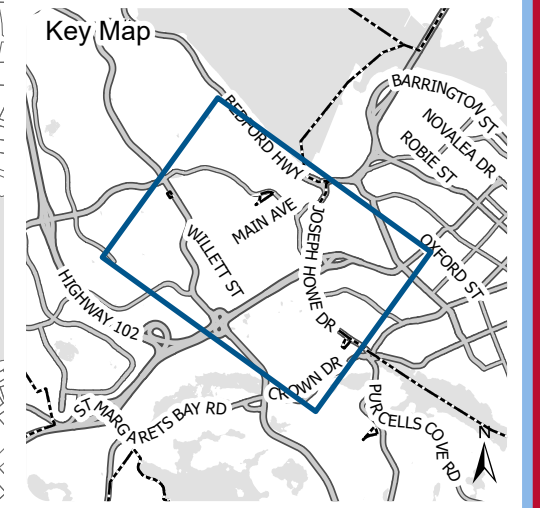

MAP 1: Designation Boundaries

-  Housing Accelerator
-  Suburban Housing Accelerator
Secondary Municipal
Planning Strategy Boundary
-  Other Plan Area Boundaries

Planning District 4

Scale: 1:11,000

Prepared By: Halifax Regional Municipality
HRM does not guarantee the accuracy of any base map representation on this plan.

MAP 1: Designation Boundaries

- HA** Housing Accelerator
-  Suburban Housing Accelerator Secondary Municipal Planning Strategy Boundary
-  Other Plan Area Boundaries

Scale: 1:10,000

Prepared By: Halifax Regional Municipality
HRM does not guarantee the accuracy of any base map representation on this plan.

MAP 1: Designation Boundaries

-  Housing Accelerator
-  Suburban Housing Accelerator
Secondary Municipal
Planning Strategy Boundary
-  Other Plan Area Boundaries

Scale: 1:12,000

Prepared By: Halifax Regional Municipality
HRM does not guarantee the accuracy of any base
map representation on this plan.

Prepared By: Halifax Regional Municipality
HRM does not guarantee the accuracy of any base map representation on this plan.

MAP 1: Designation Boundaries

-  HA Housing Accelerator
-  Suburban Housing Accelerator
Secondary Municipal
Planning Strategy Boundary
-  Other Plan Area Boundaries