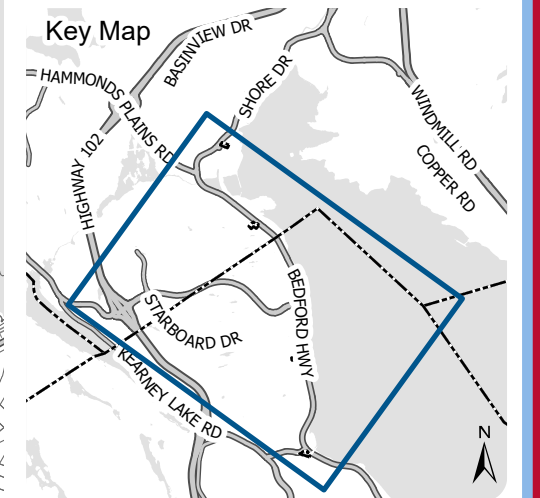

MAP 1: Designation Boundaries

-  Housing Accelerator
-  Suburban Housing Accelerator
Secondary Municipal
Planning Strategy Boundary
-  Other Plan Area Boundaries

Planning District 4

Scale: 1:11,000

Prepared By: Halifax Regional Municipality
HRM does not guarantee the accuracy of any base map representation on this plan.

MAP 1: Designation Boundaries

- HA** Housing Accelerator
-  Suburban Housing Accelerator Secondary Municipal Planning Strategy Boundary
-  Other Plan Area Boundaries

Scale: 1:10,000

Prepared By: Halifax Regional Municipality
HRM does not guarantee the accuracy of any base map representation on this plan.

MAP 1: Designation Boundaries

-  Housing Accelerator
-  Suburban Housing Accelerator
Secondary Municipal
Planning Strategy Boundary
-  Other Plan Area Boundaries

Scale: 1:12,000

Prepared By: Halifax Regional Municipality
HRM does not guarantee the accuracy of any base
map representation on this plan.

1 HALIFAX

Suburban Housing Accelerator Secondary Municipal Planning Strategy

MAP 1: Designation Boundaries

- HA Housing Accelerator
- Suburban Housing Accelerator Secondary Municipal Planning Strategy Boundary
- Other Plan Area Boundaries