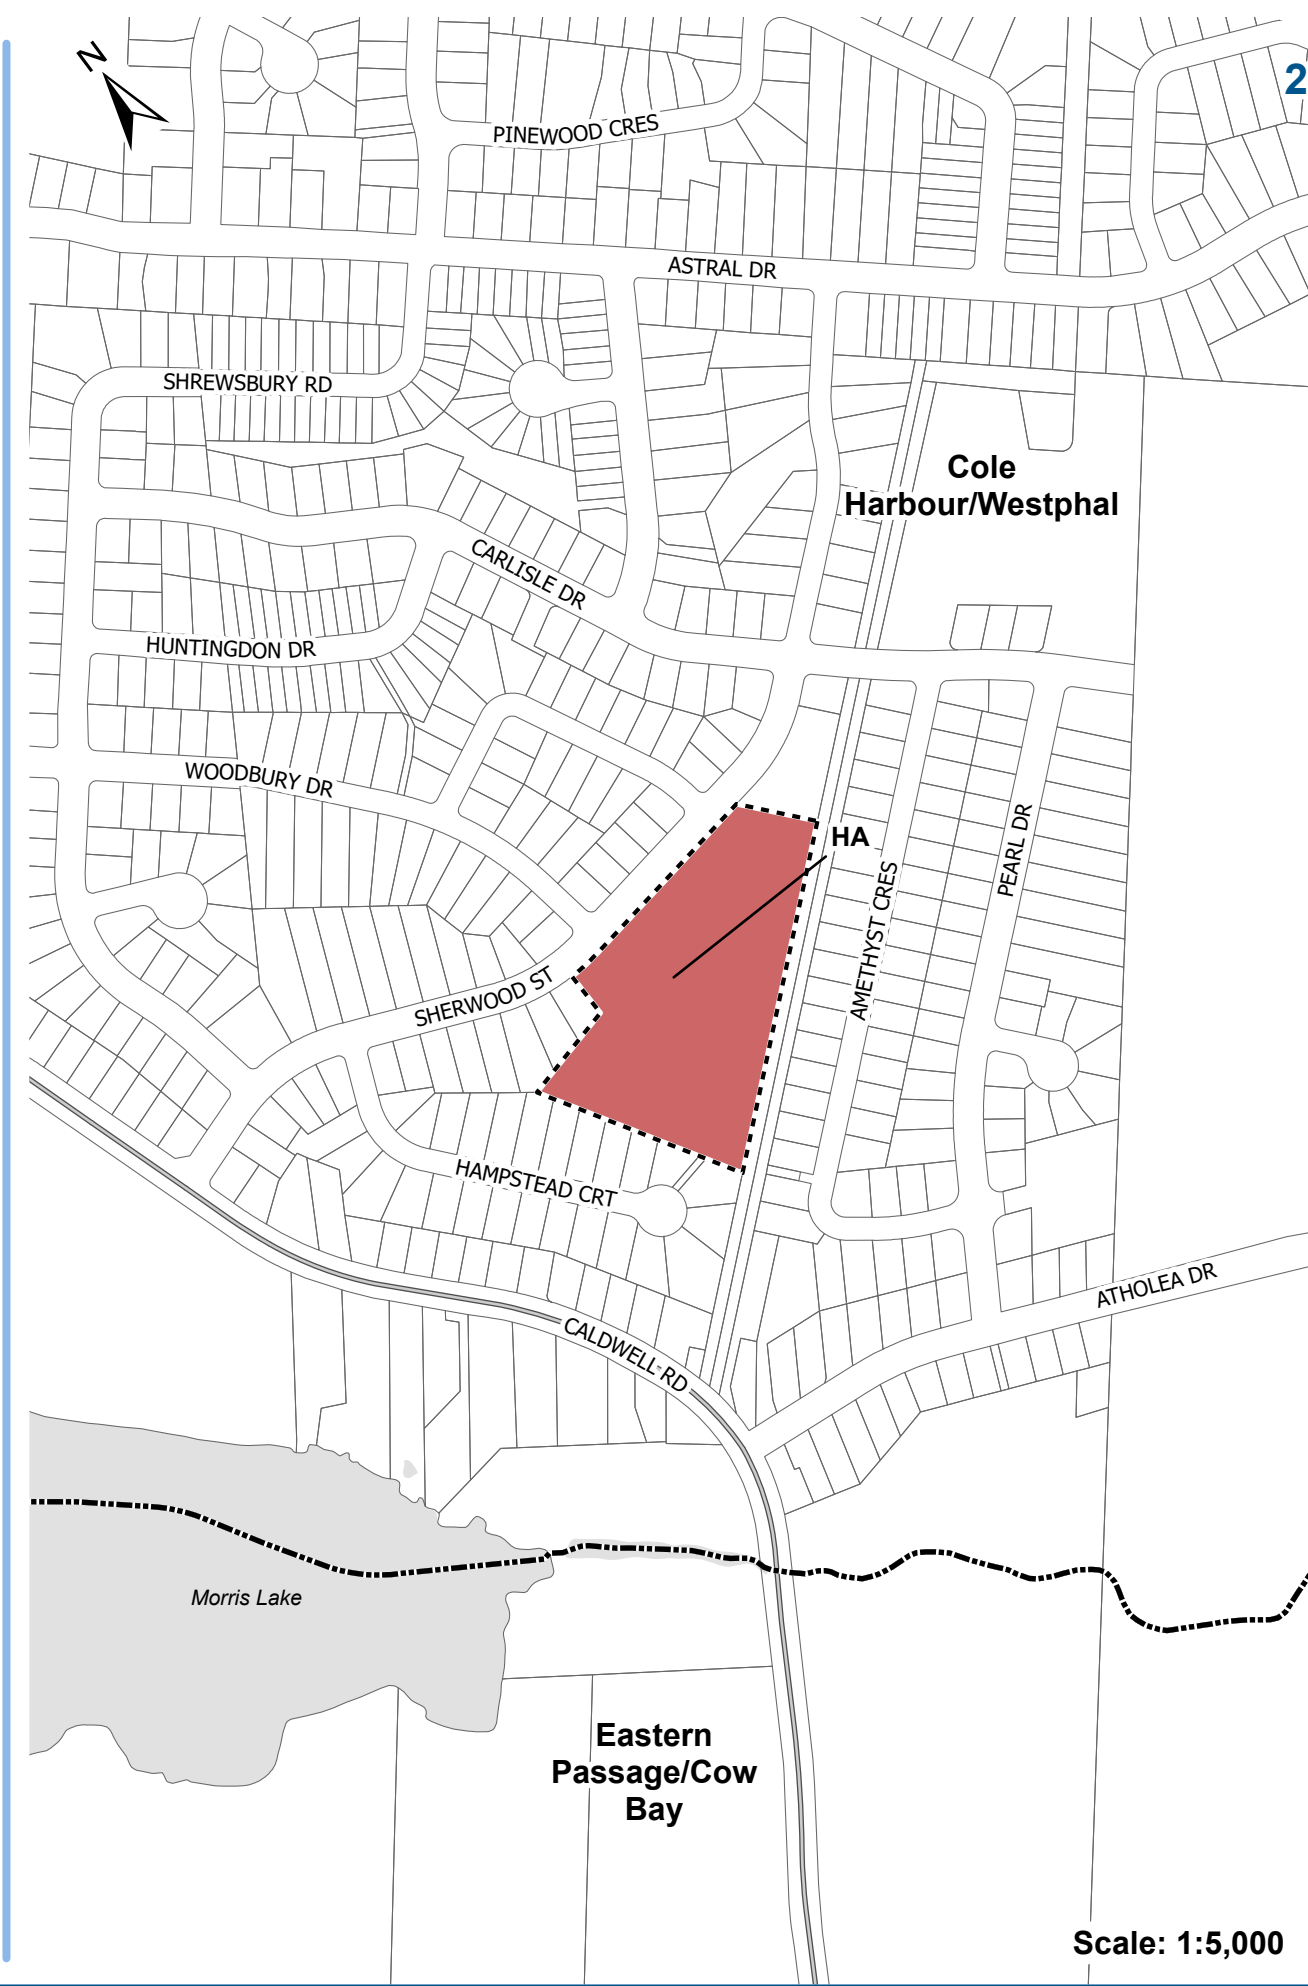

MAP 1: Designation Boundaries

- HA** Housing Accelerator
-  Suburban Housing Accelerator Secondary Municipal Planning Strategy Boundary
-  Other Plan Area Boundaries

Scale: 1:10,000

Prepared By: Halifax Regional Municipality
HRM does not guarantee the accuracy of any base map representation on this plan.

MAP 1: Designation Boundaries

-  Housing Accelerator
-  Suburban Housing Accelerator
Secondary Municipal
Planning Strategy Boundary
-  Other Plan Area Boundaries

Scale: 1:12,000

Prepared By: Halifax Regional Municipality
HRM does not guarantee the accuracy of any base
map representation on this plan.

1 HALIFAX

Suburban Housing Accelerator Secondary Municipal Planning Strategy

MAP 1: Designation Boundaries

- HA Housing Accelerator
- Suburban Housing Accelerator Secondary Municipal Planning Strategy Boundary
- Other Plan Area Boundaries

Prepared By: Halifax Regional Municipality
HRM does not guarantee the accuracy of any base map representation on this plan.

MAP 1: Designation Boundaries

-  HA Housing Accelerator
-  Suburban Housing Accelerator
Secondary Municipal
Planning Strategy Boundary
-  Other Plan Area Boundaries