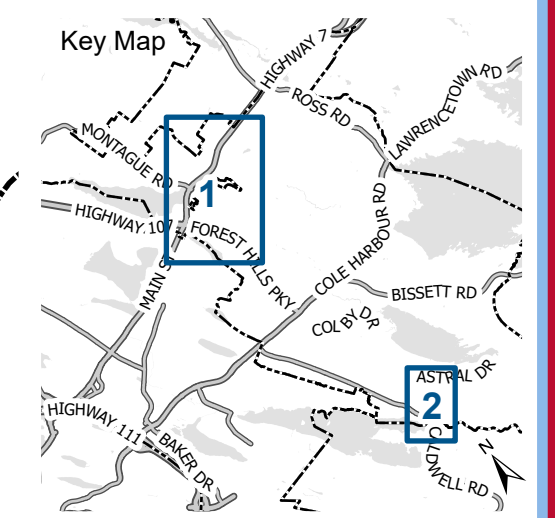

MAP 1: Designation Boundaries

- HA** Housing Accelerator
-  Suburban Housing Accelerator Secondary Municipal Planning Strategy Boundary
-  Other Plan Area Boundaries

Scale: 1:10,000

Prepared By: Halifax Regional Municipality
HRM does not guarantee the accuracy of any base map representation on this plan.

MAP 1: Designation Boundaries

-  Housing Accelerator
-  Suburban Housing Accelerator
Secondary Municipal
Planning Strategy Boundary
-  Other Plan Area Boundaries

Scale: 1:12,000

Prepared By: Halifax Regional Municipality
HRM does not guarantee the accuracy of any base
map representation on this plan.

1 HALIFAX

Suburban Housing Accelerator Secondary Municipal Planning Strategy

MAP 1: Designation Boundaries

- HA Housing Accelerator
- Suburban Housing Accelerator Secondary Municipal Planning Strategy Boundary
- Other Plan Area Boundaries

Prepared By: Halifax Regional Municipality
HRM does not guarantee the accuracy of any base map representation on this plan.

MAP 1: Designation Boundaries

-  HA Housing Accelerator
-  Suburban Housing Accelerator
Secondary Municipal
Planning Strategy Boundary
-  Other Plan Area Boundaries