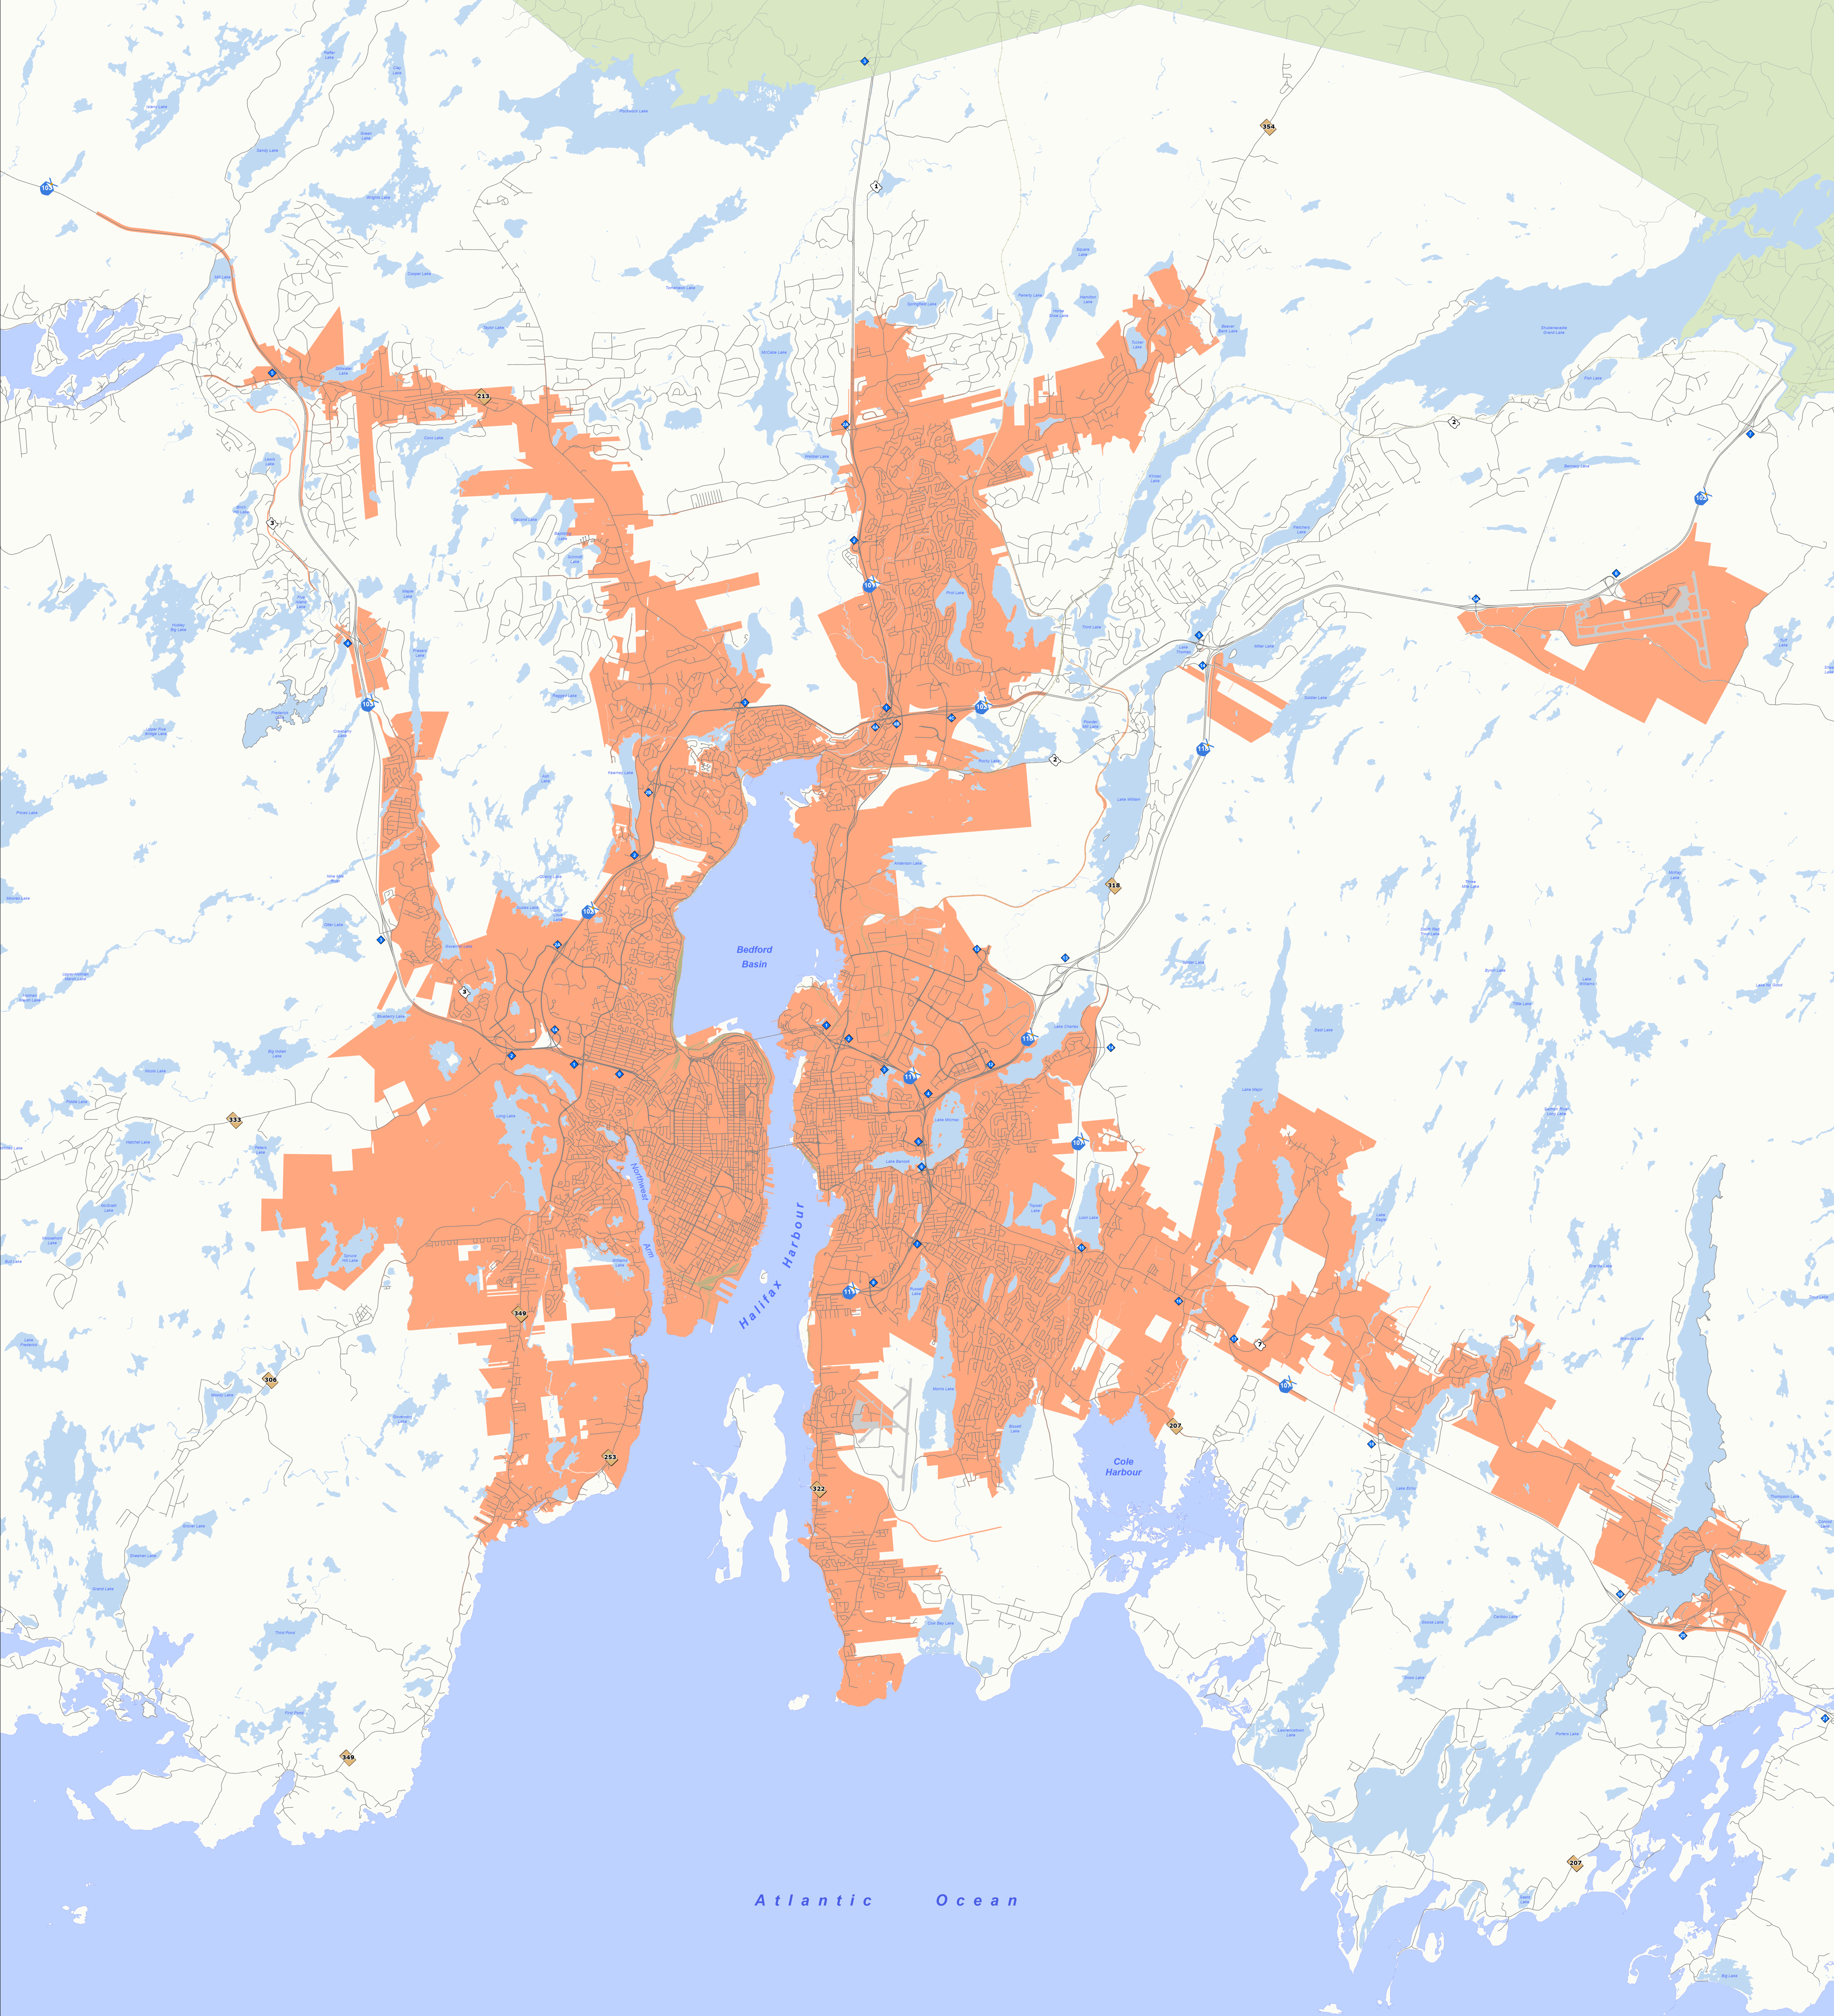

HALIFAX

Local Transit Area Rate (2024)

Atlantic Ocean

 **Local Transit Area Rate**

0 1 2
Kilometres

This map was produced for the internal use of Halifax Regional Municipality (HRM).
©2024 Halifax Regional Municipality. All rights reserved. No part of this map may be reproduced or transmitted in any form or by any means, electronic or mechanical, including photocopying and recording, or by any information storage or retrieval system, without the prior written permission of the City of Halifax.
Print Date: April 2024