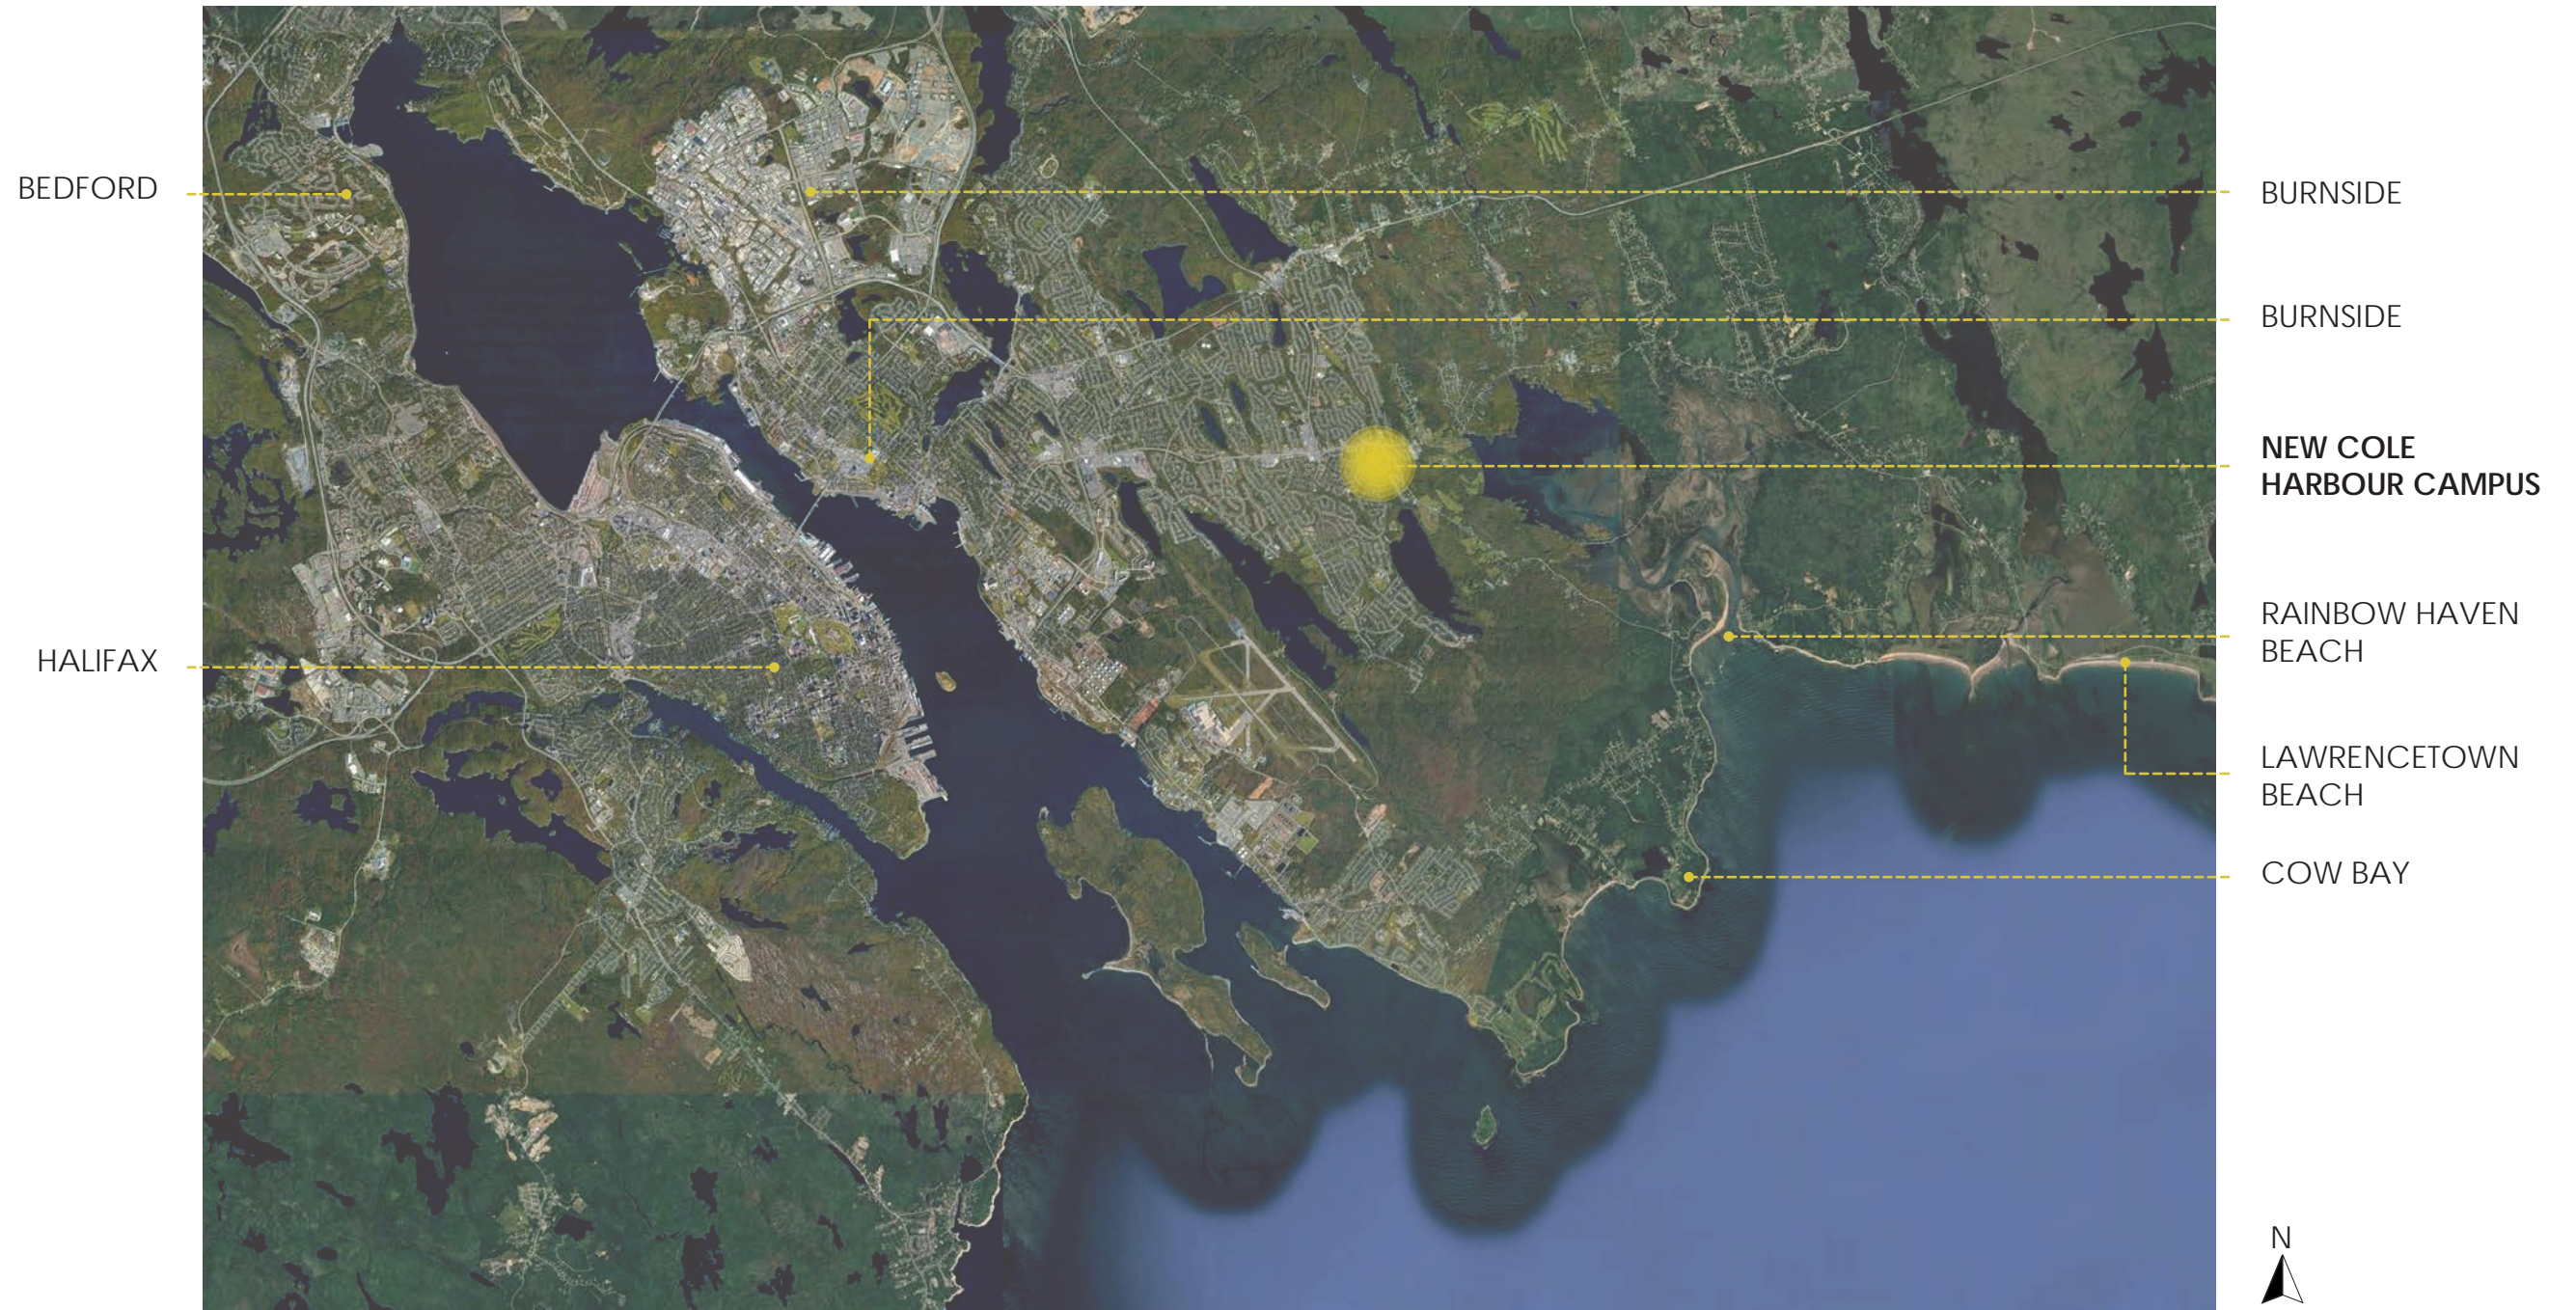

LOCATION

COLE HARBOUR CAMPUS

SITE PLAN
EXISTING

SITE PLAN
PROPOSED

RENDER

LONG TERM CARE

FLOOR PLAN

TYPICAL LTC HOUSEHOLD

SITE PLAN
PROPOSED

SHOREHAM DEVELOPEMENT INC.
COLE HARBOUR CAMPUS

RENDER
APARTMENTS & PARK

RENDER

VIEW FROM NEAREST HOUSE

THANK YOU