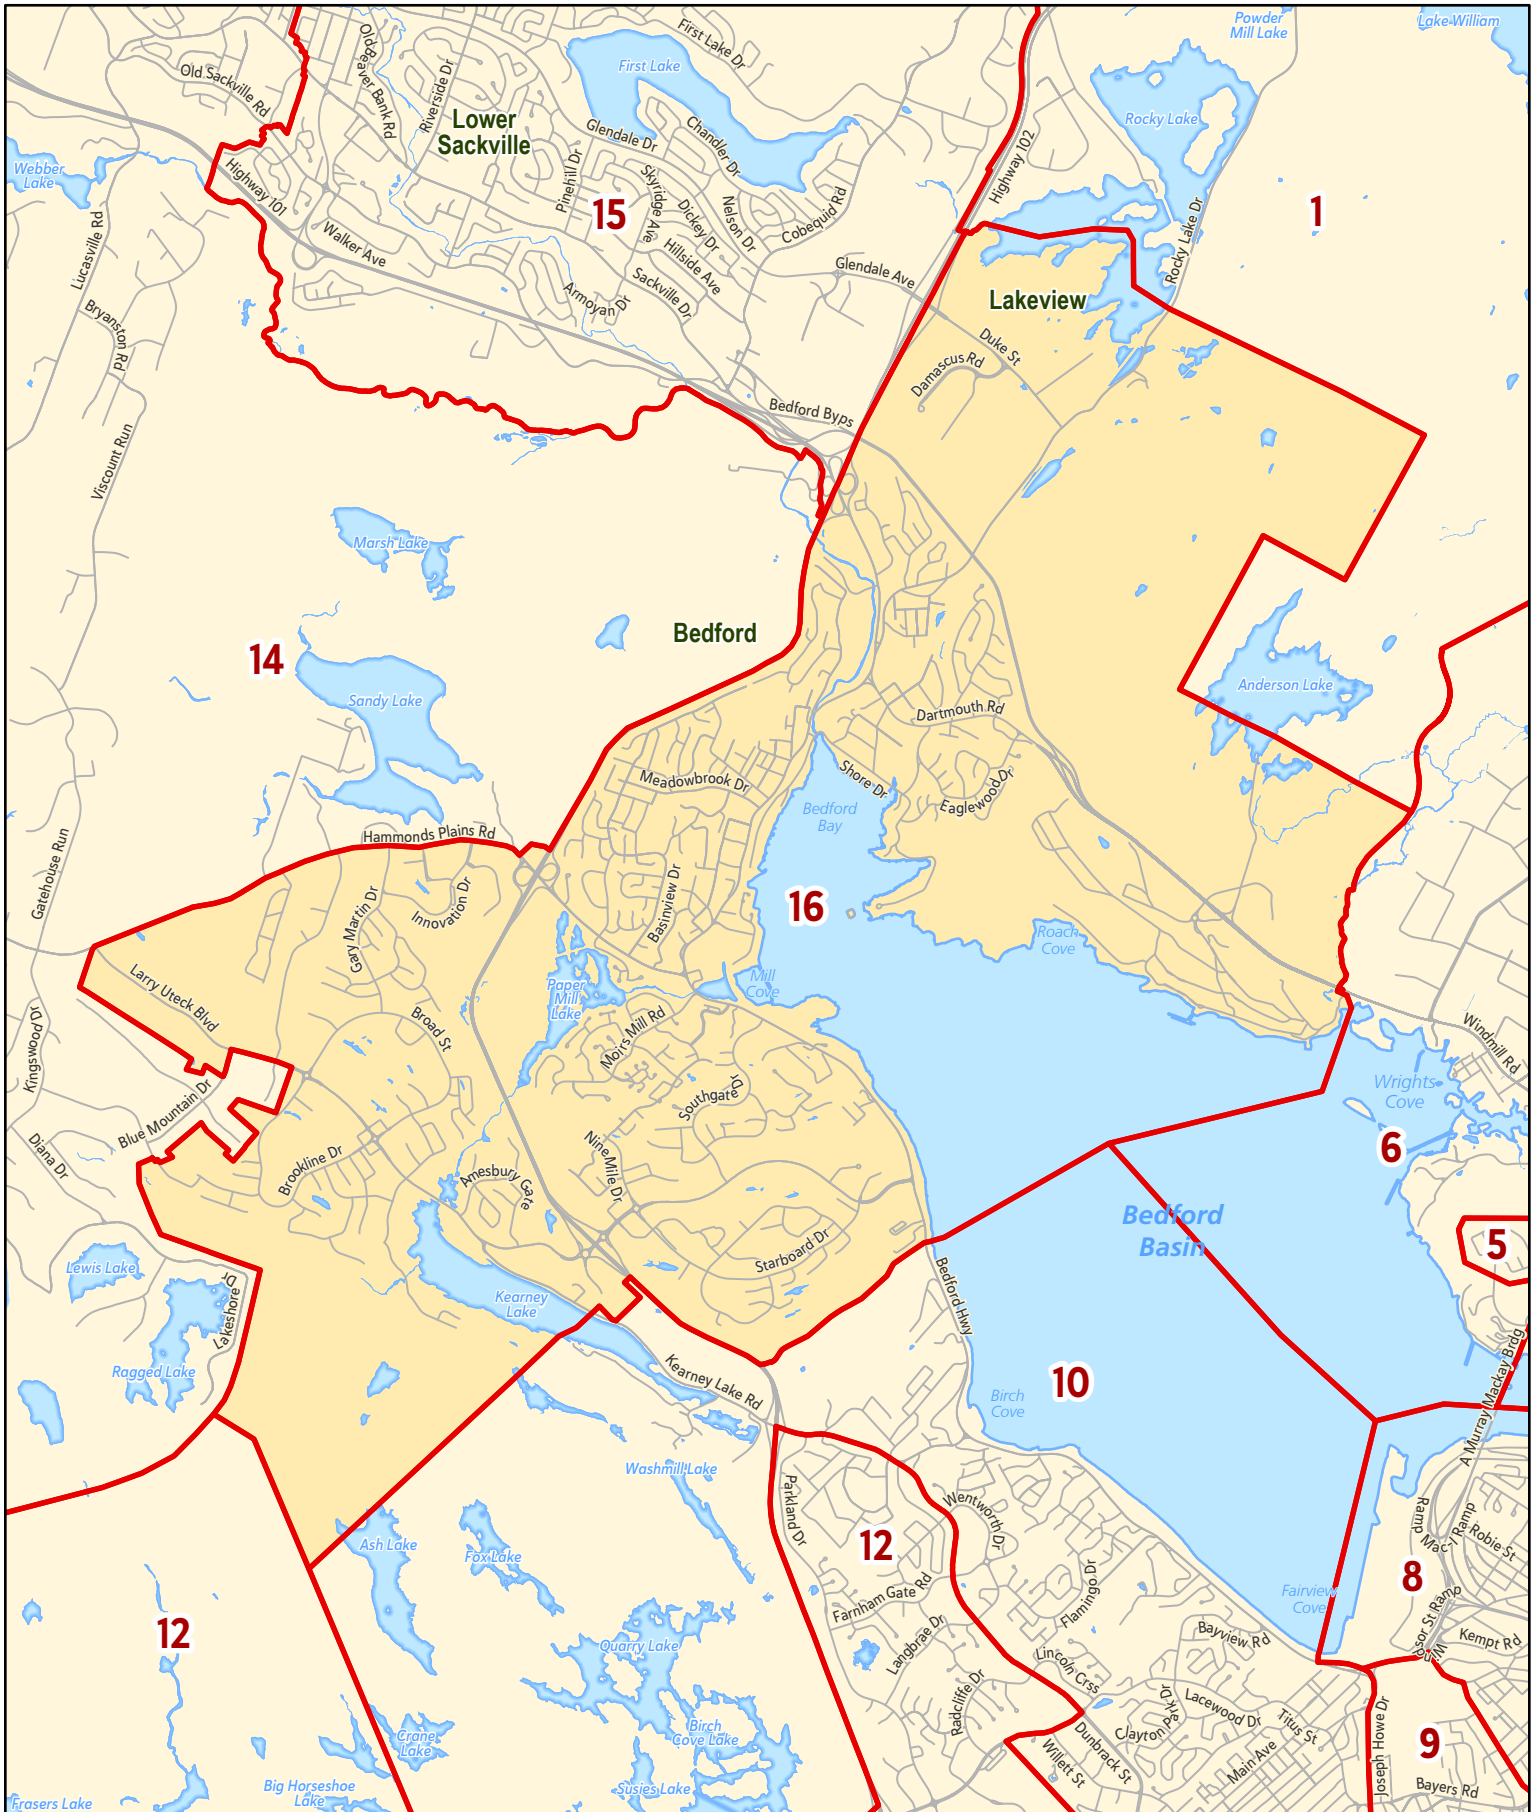

Electoral District 16

 Polling District

This electoral district boundary map was last updated on Jan. 12, 2024 and will be the applicable electoral district boundary map for the upcoming 2024 Municipal and CSAP Election. It will first come into effect during the voting period for the 2024 Municipal and CSAP Election. Learn more: halifax.ca/election