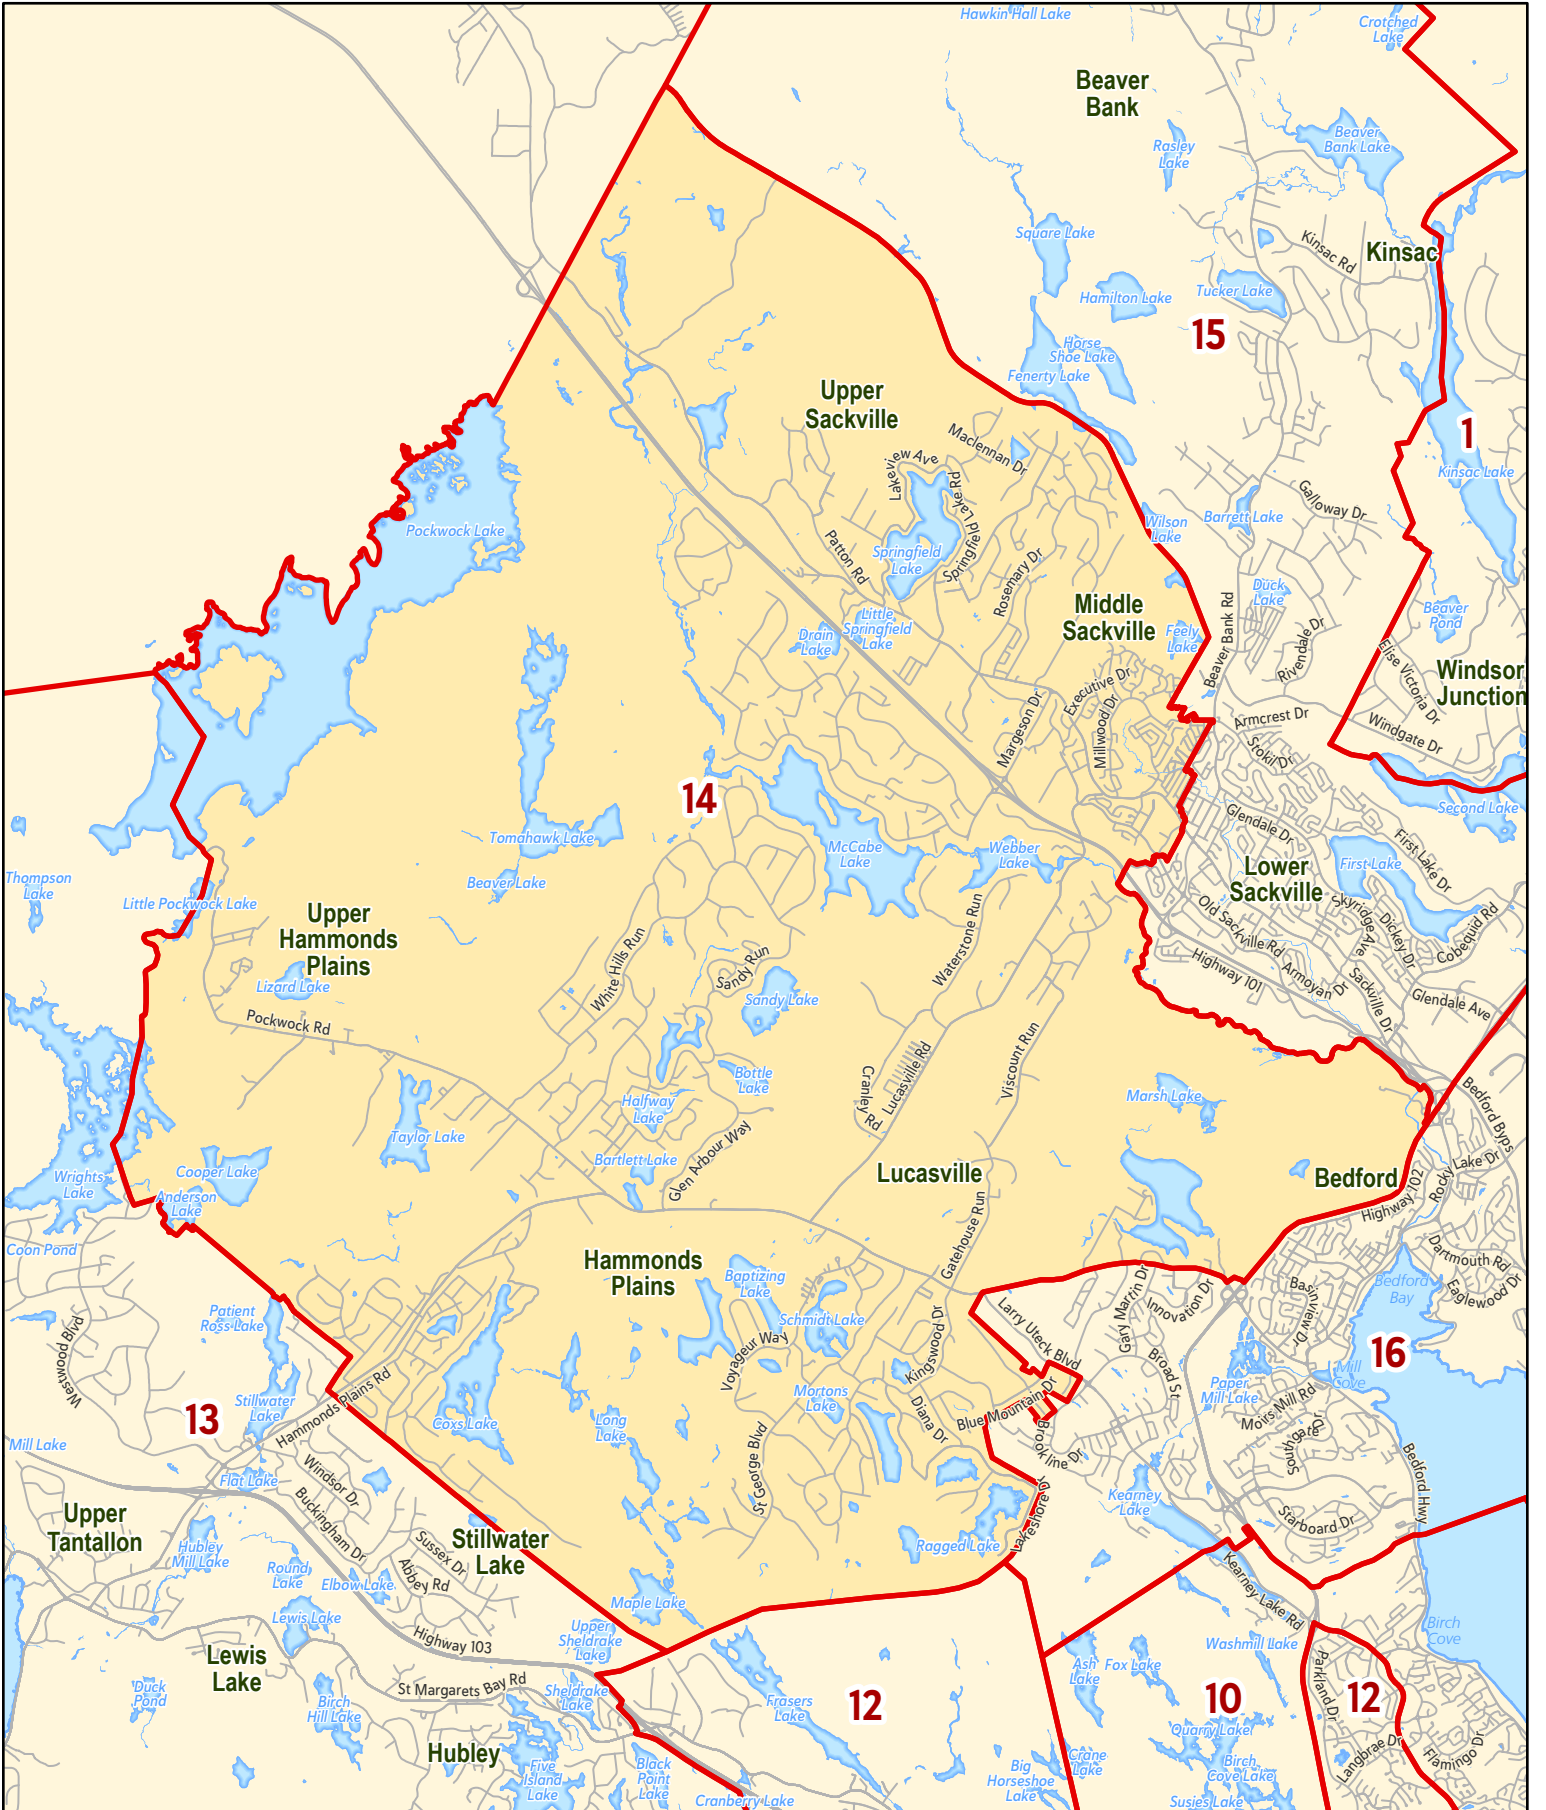

# Electoral District 14

 Polling District

This electoral district boundary map was last updated on Jan. 12, 2024 and will be the applicable electoral district boundary map for the upcoming 2024 Municipal and CSAP Election. It will first come into effect during the voting period for the 2024 Municipal and CSAP Election. Learn more: [halifax.ca/election](https://halifax.ca/election)