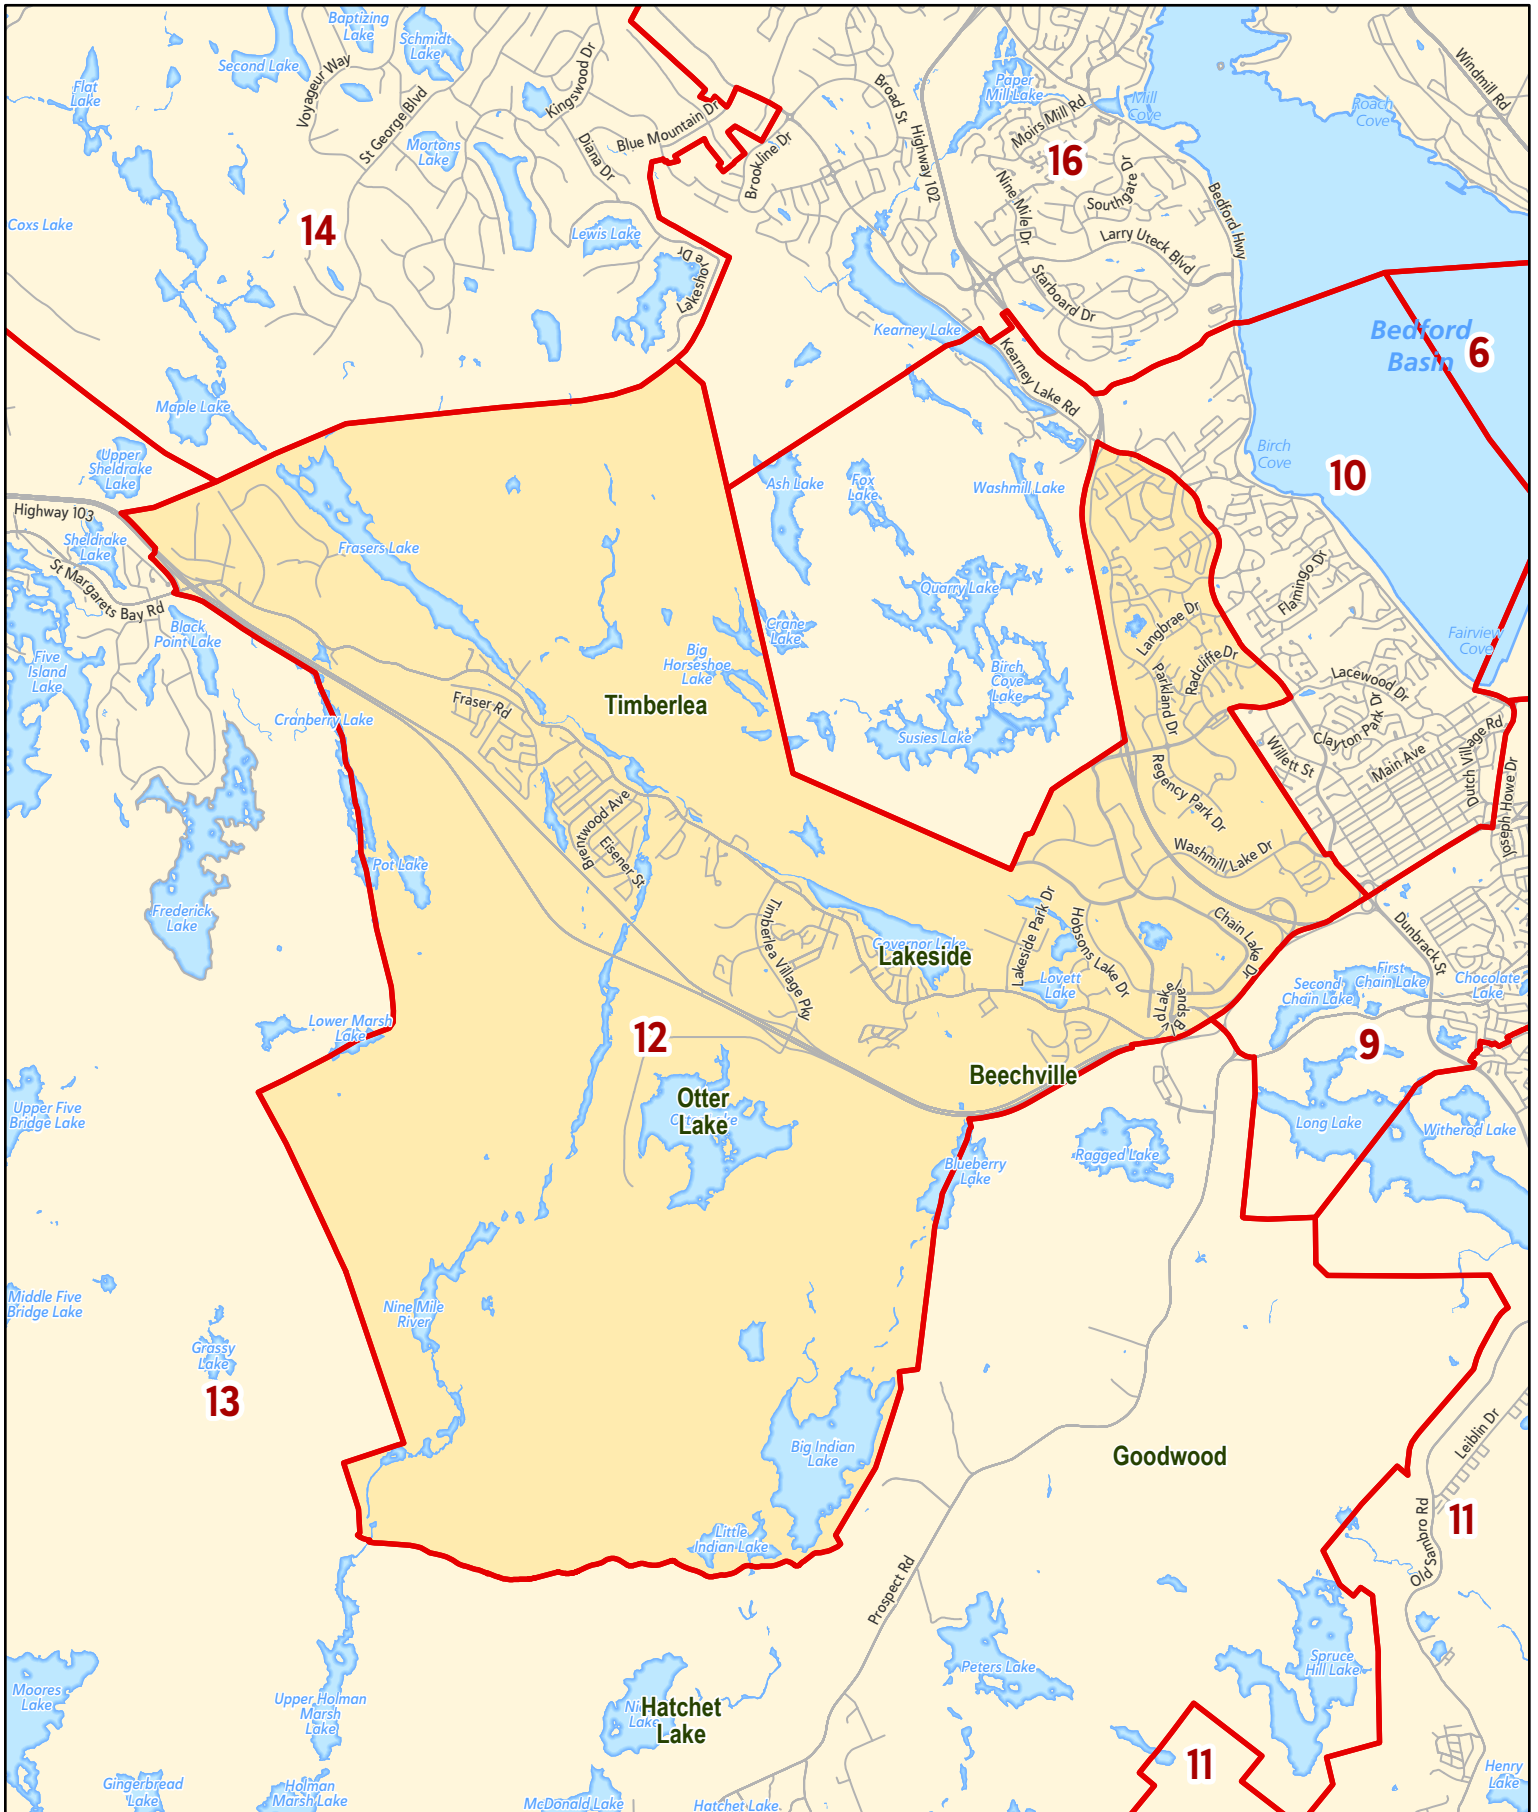

Electoral District 12

 Polling District

This electoral district boundary map was last updated on Jan. 12, 2024 and will be the applicable electoral district boundary map for the upcoming 2024 Municipal and CSAP Election. It will first come into effect during the voting period for the 2024 Municipal and CSAP Election. Learn more: halifax.ca/election