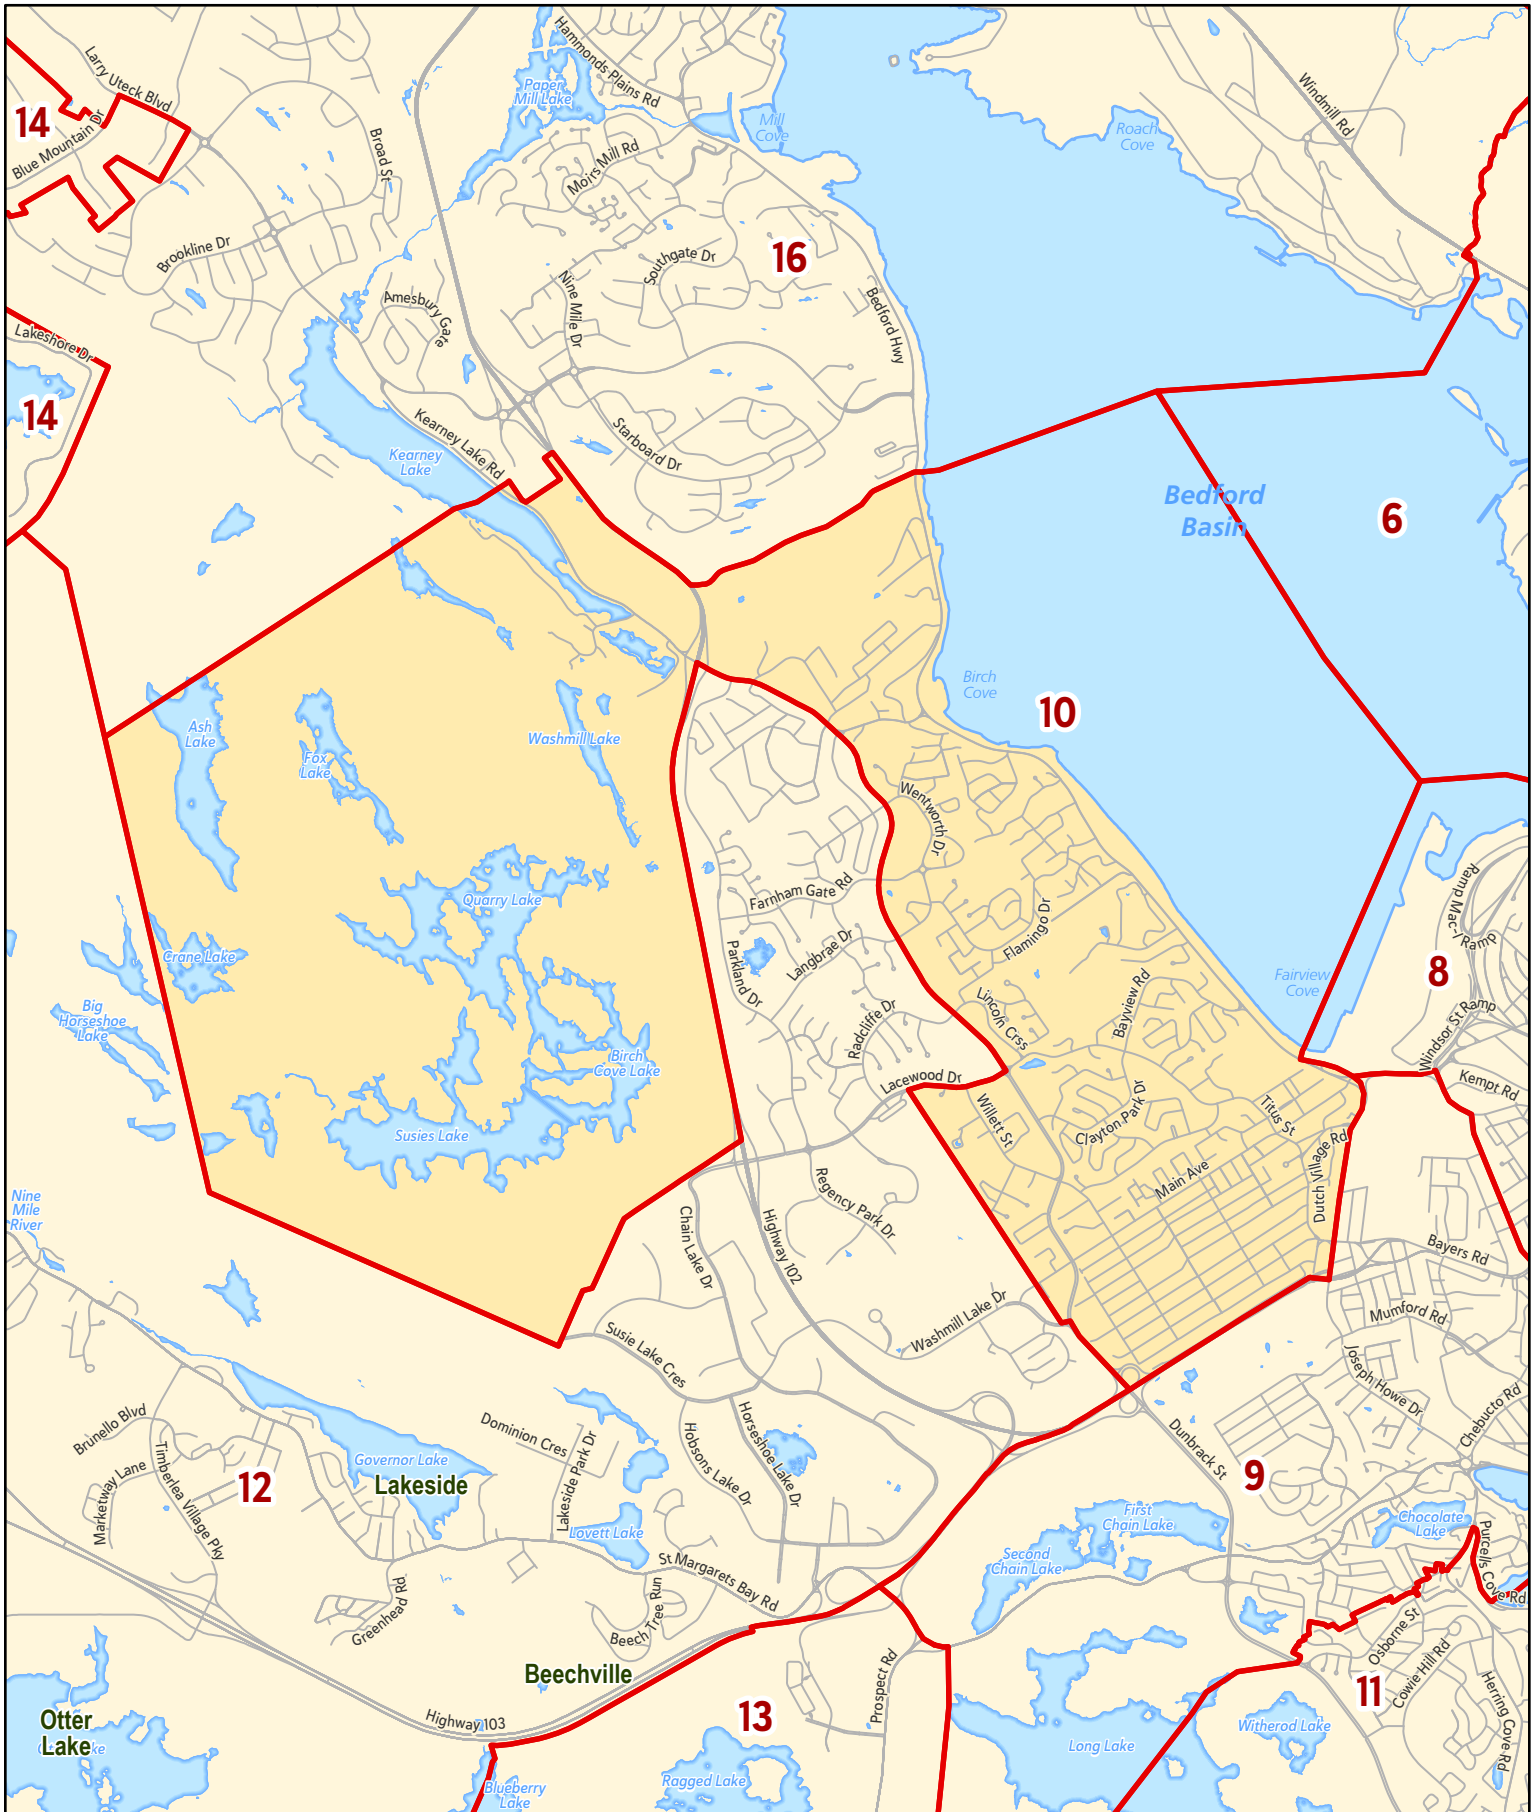

# Electoral District 10

 Polling District

This electoral district boundary map was last updated on Jan. 12, 2024 and will be the applicable electoral district boundary map for the upcoming 2024 Municipal and CSAP Election. It will first come into effect during the voting period for the 2024 Municipal and CSAP Election. Learn more: [halifax.ca/election](http://halifax.ca/election)