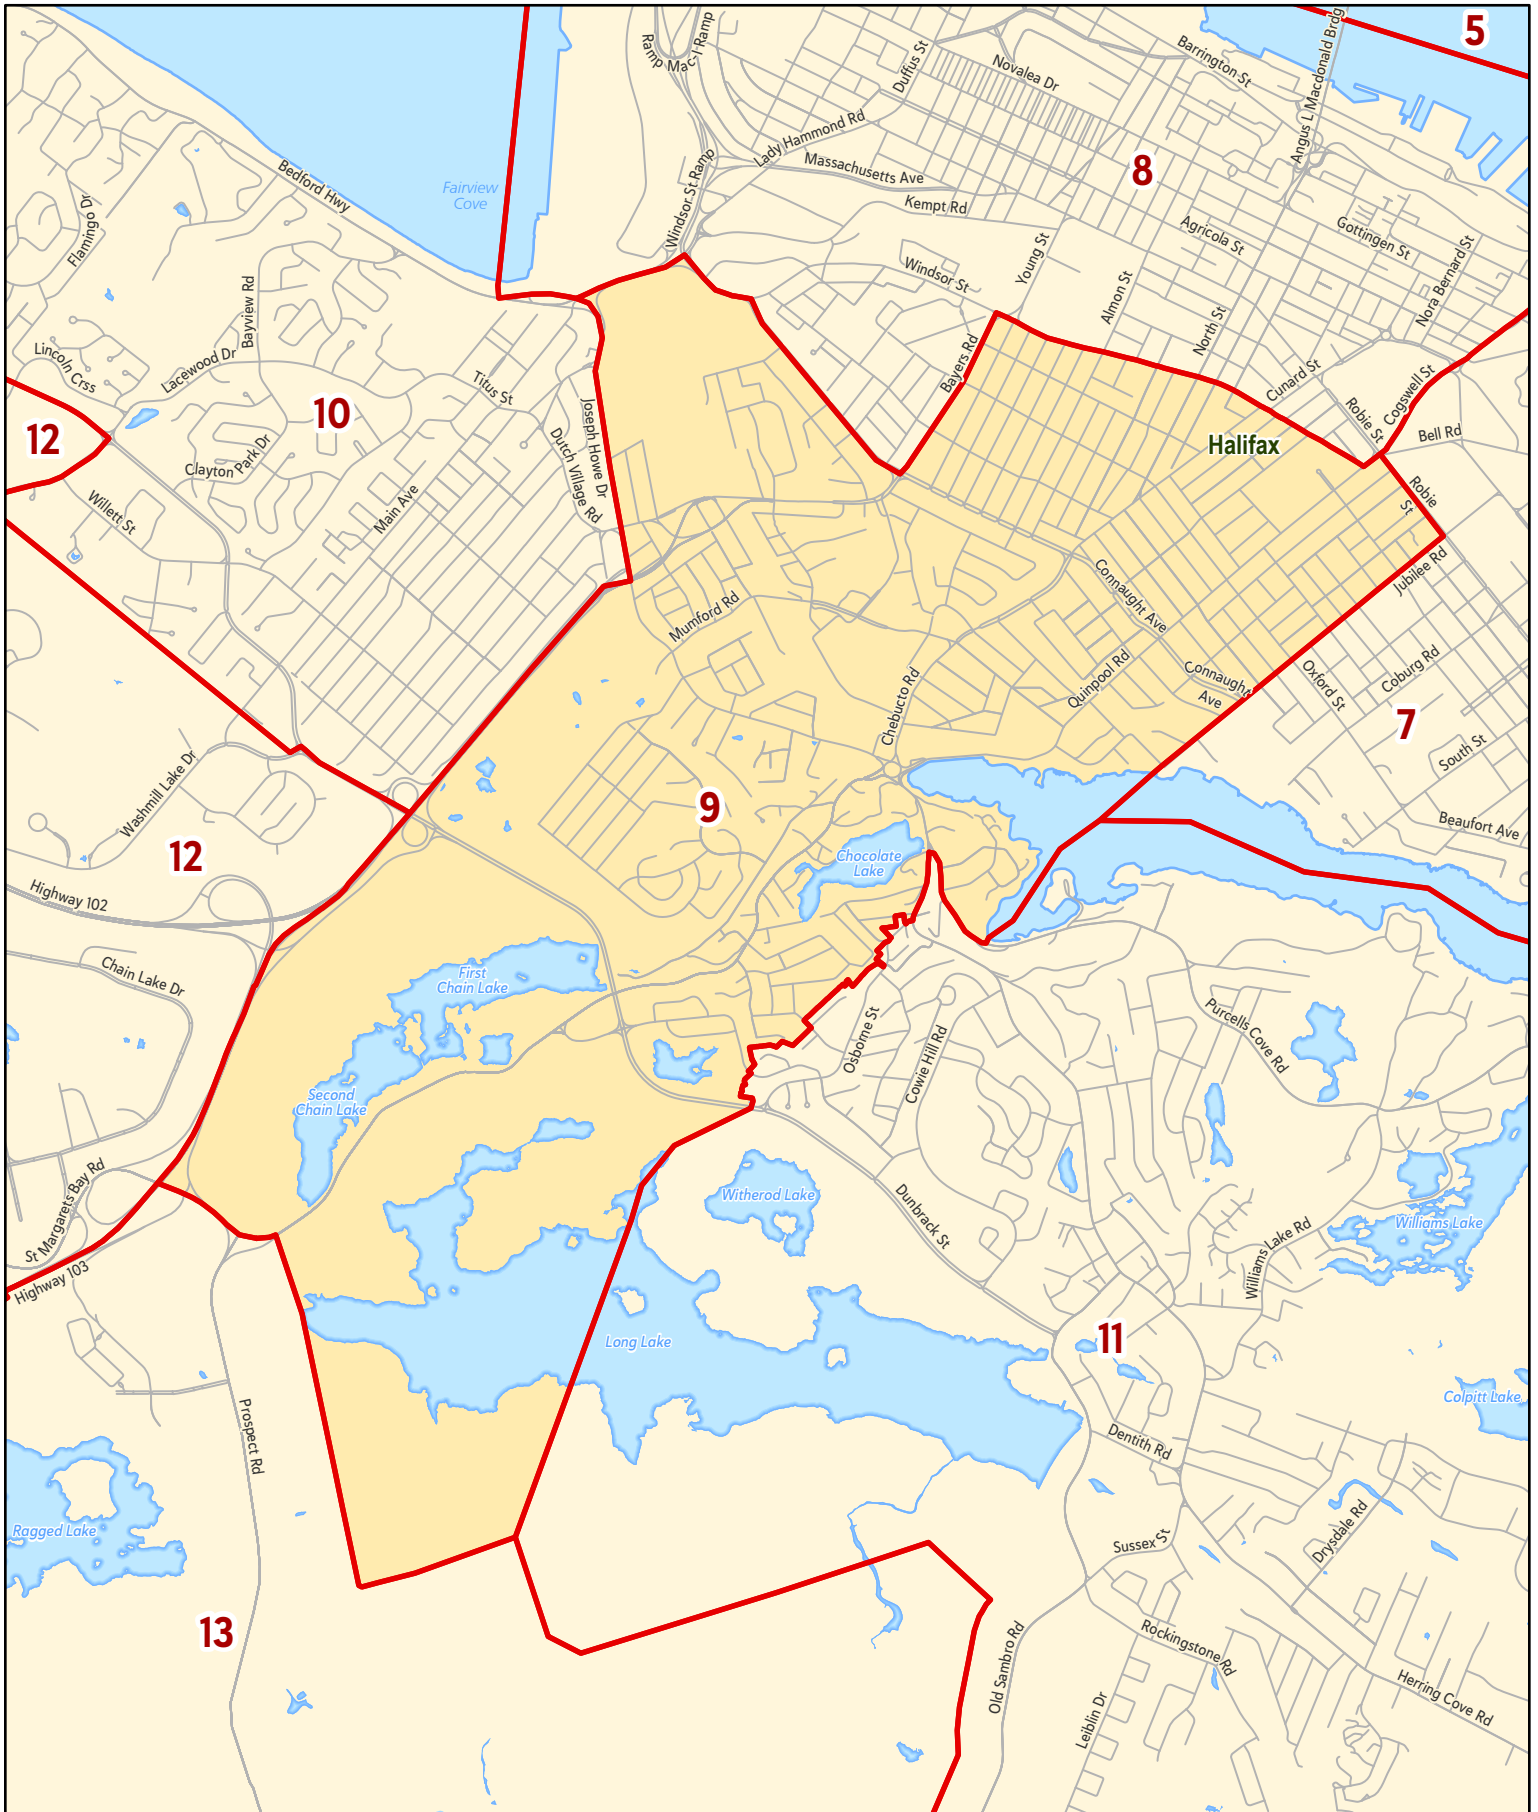

Electoral District 9

This electoral district boundary map was last updated on Jan. 12, 2024 and will be the applicable electoral district boundary map for the upcoming 2024 Municipal and CSAP Election. It will first come into effect during the voting period for the 2024 Municipal and CSAP Election. Learn more: halifax.ca/election