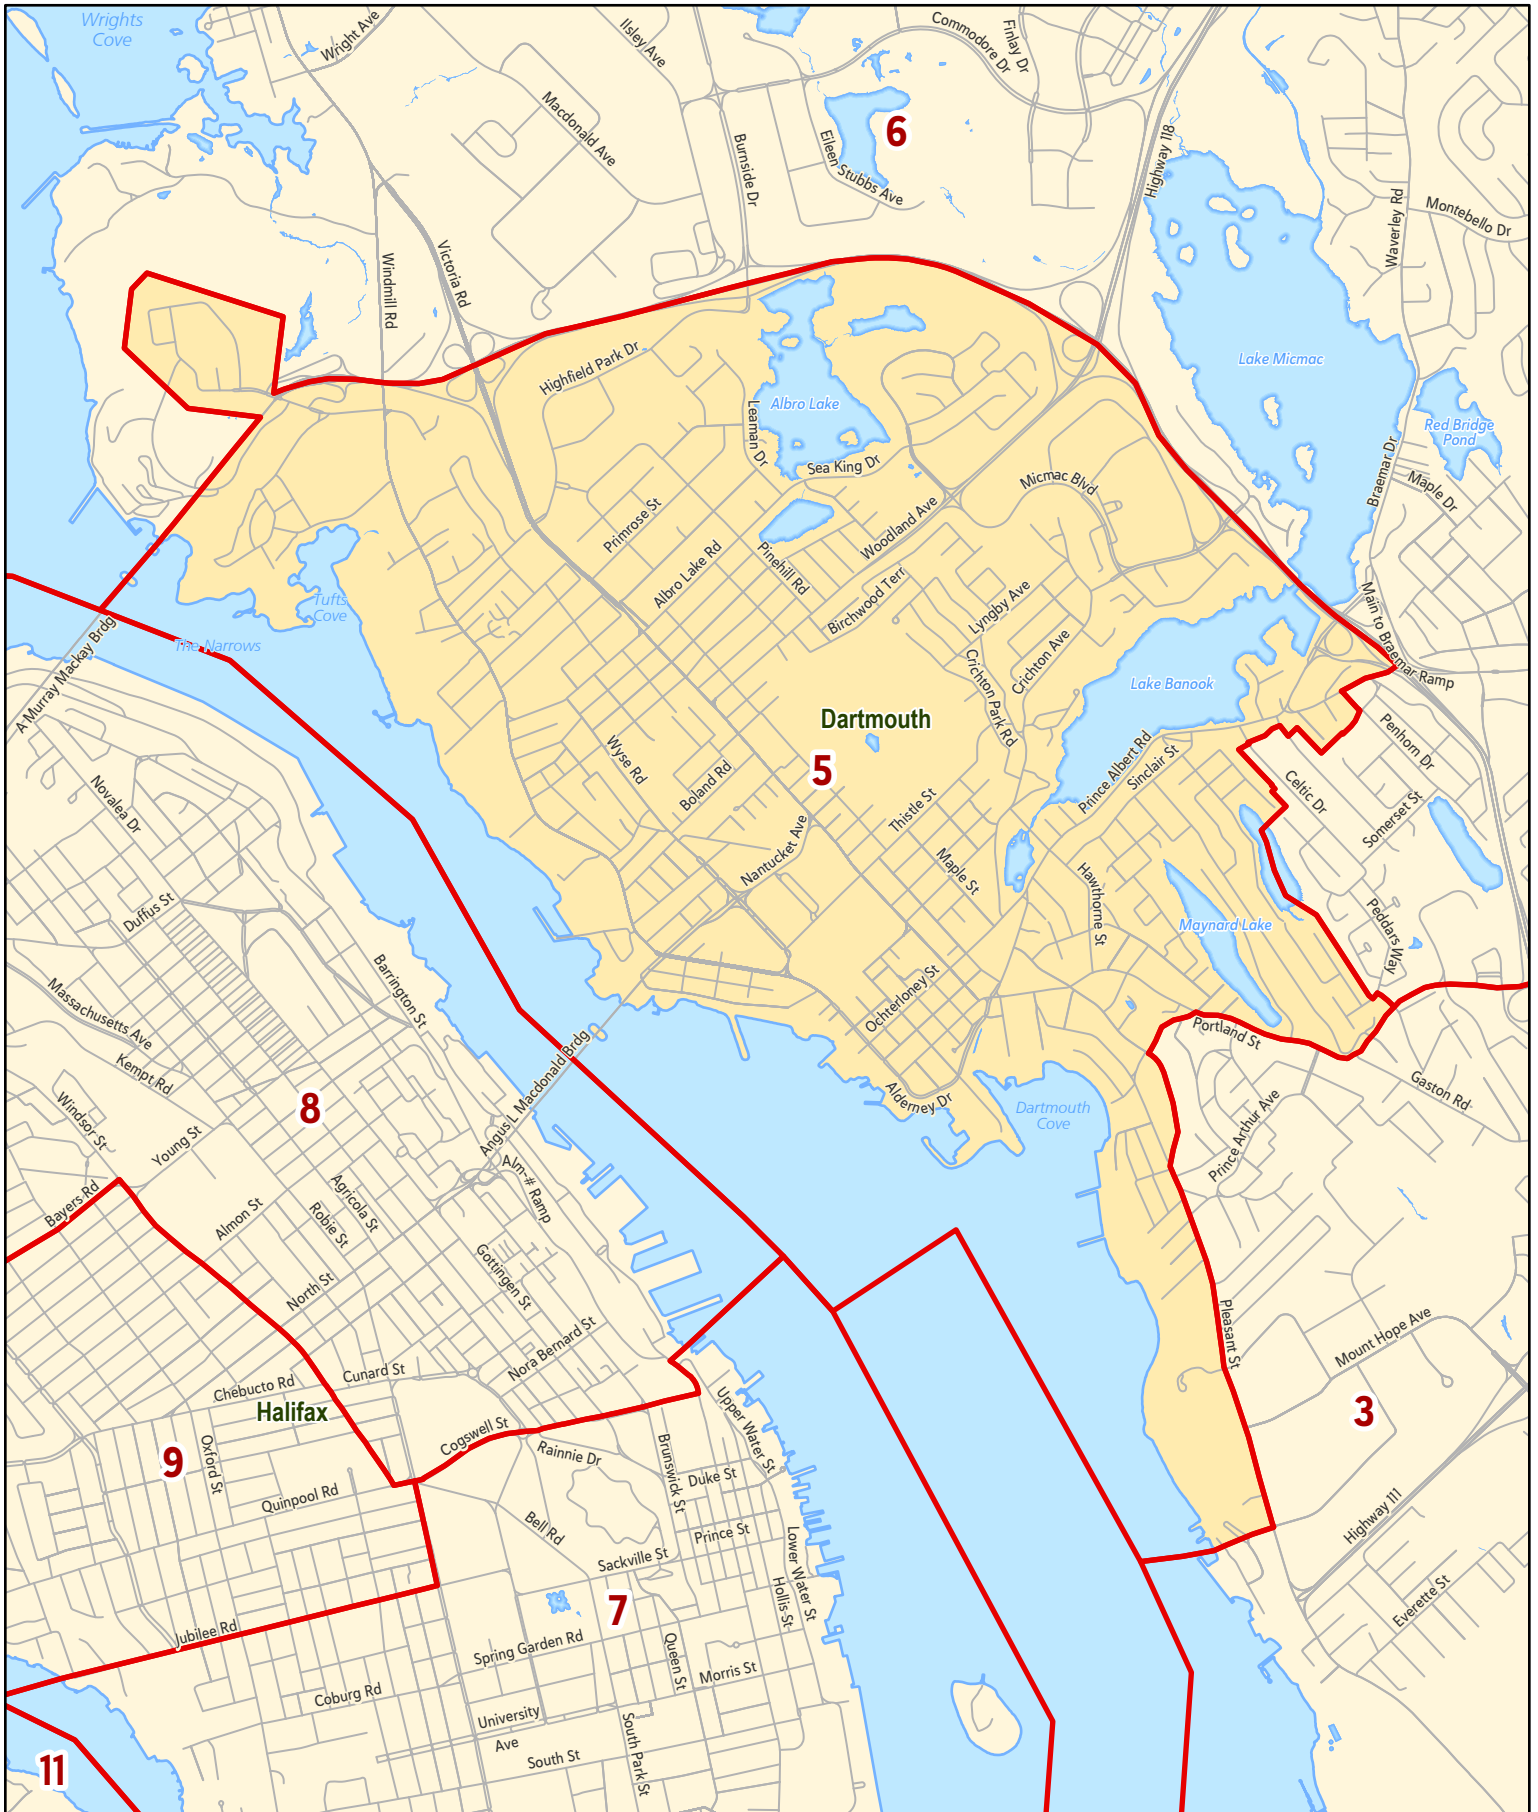

# Electoral District 5

0 0.5 1 Km

 Polling District

This electoral district boundary map was last updated on Jan. 12, 2024 and will be the applicable electoral district boundary map for the upcoming 2024 Municipal and CSAP Election. It will first come into effect during the voting period for the 2024 Municipal and CSAP Election. Learn more: [halifax.ca/election](http://halifax.ca/election)