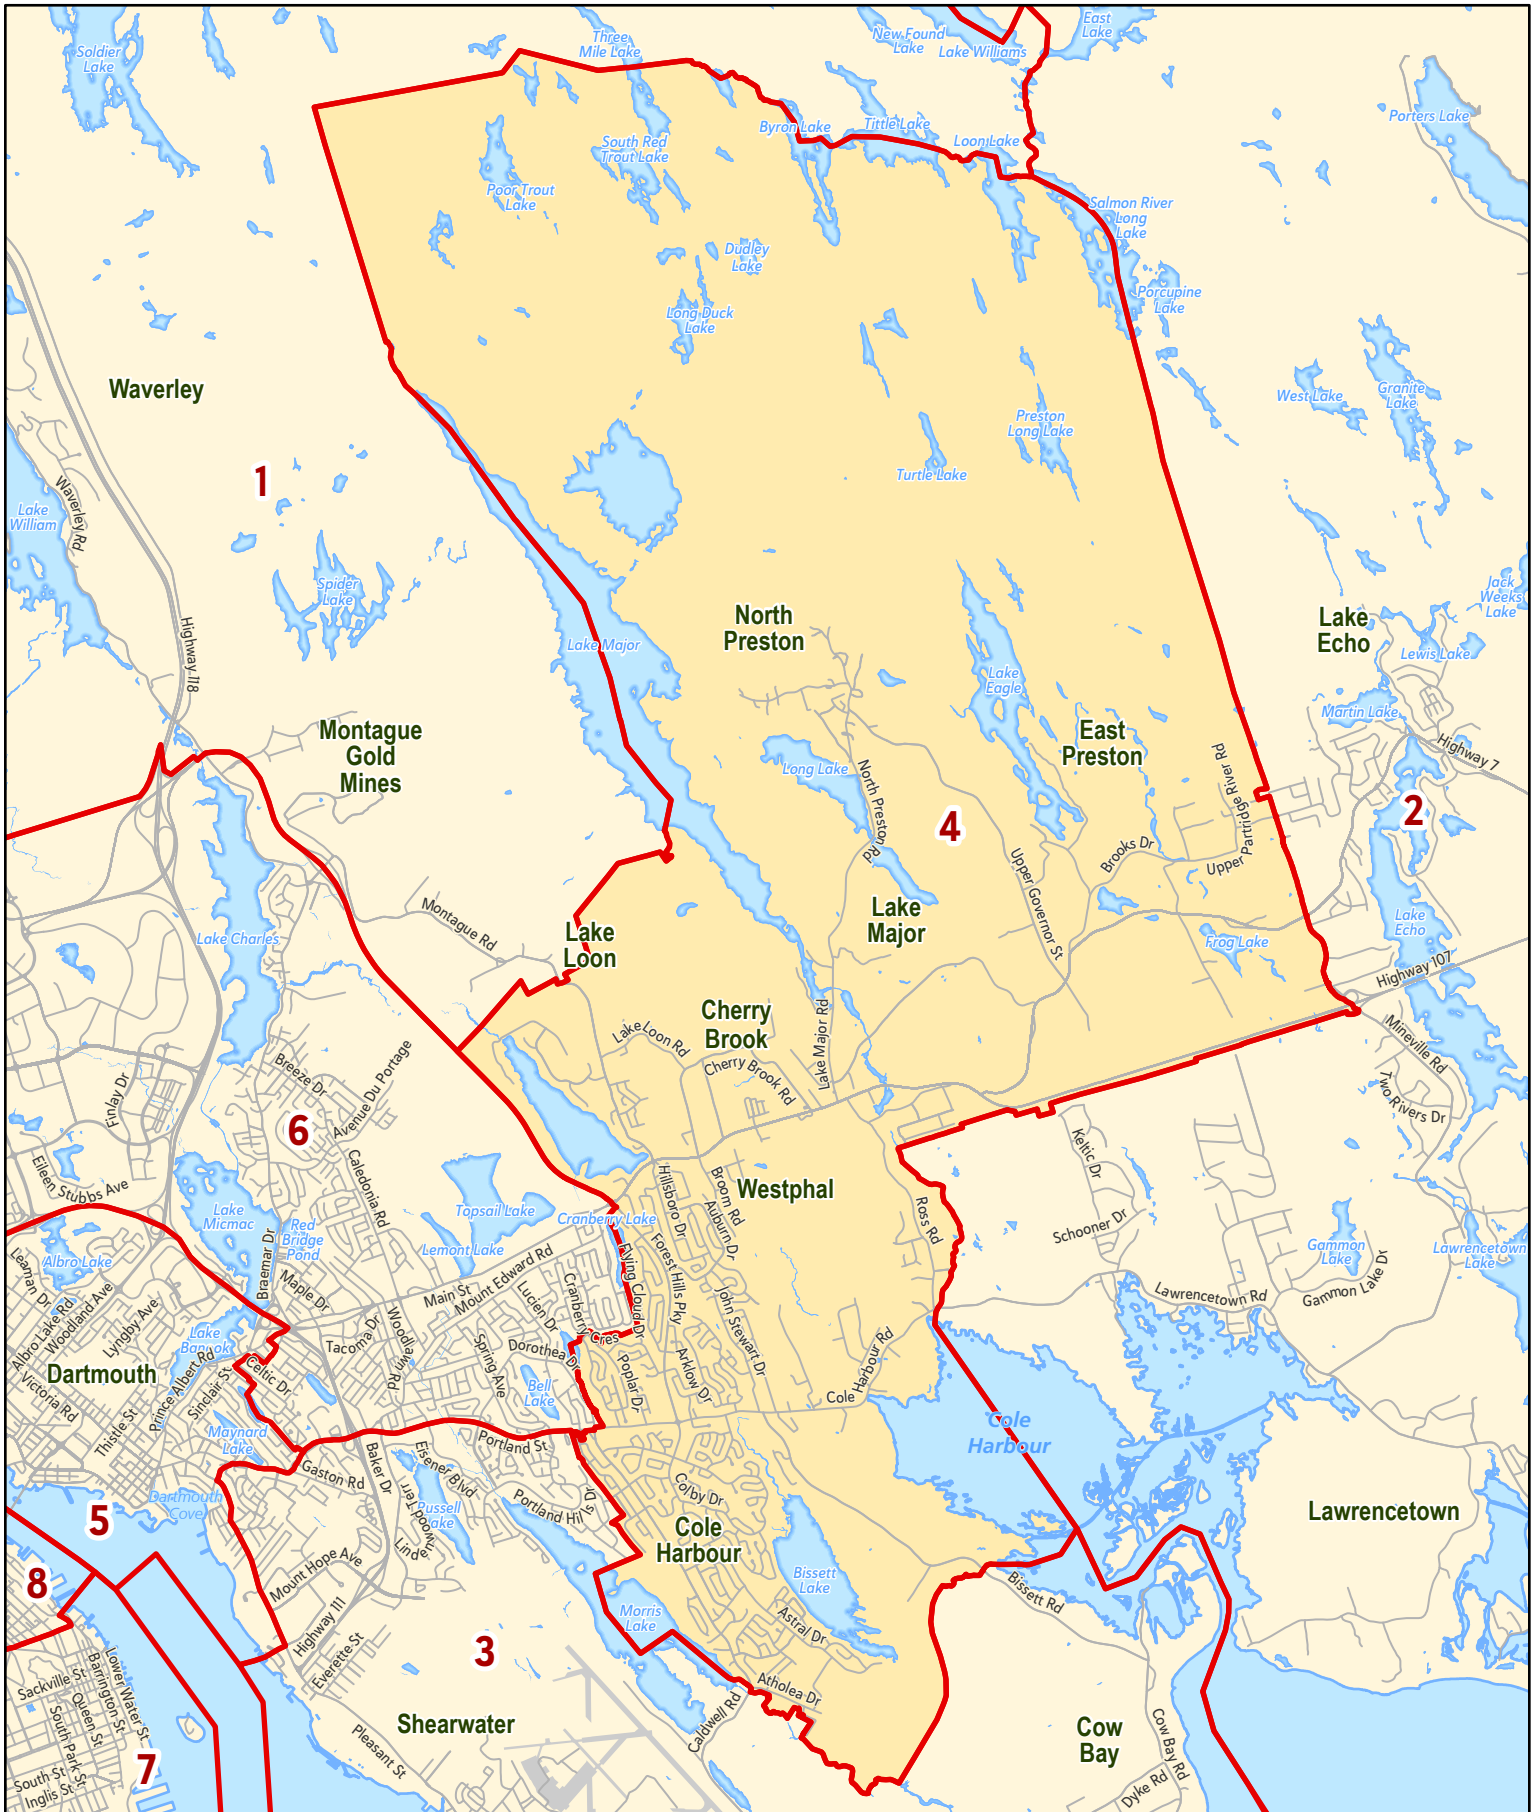

Electoral District 4

 Polling District

This electoral district boundary map was last updated on Jan. 12, 2024 and will be the applicable electoral district boundary map for the upcoming 2024 Municipal and CSAP Election. It will first come into effect during the voting period for the 2024 Municipal and CSAP Election. Learn more: halifax.ca/election