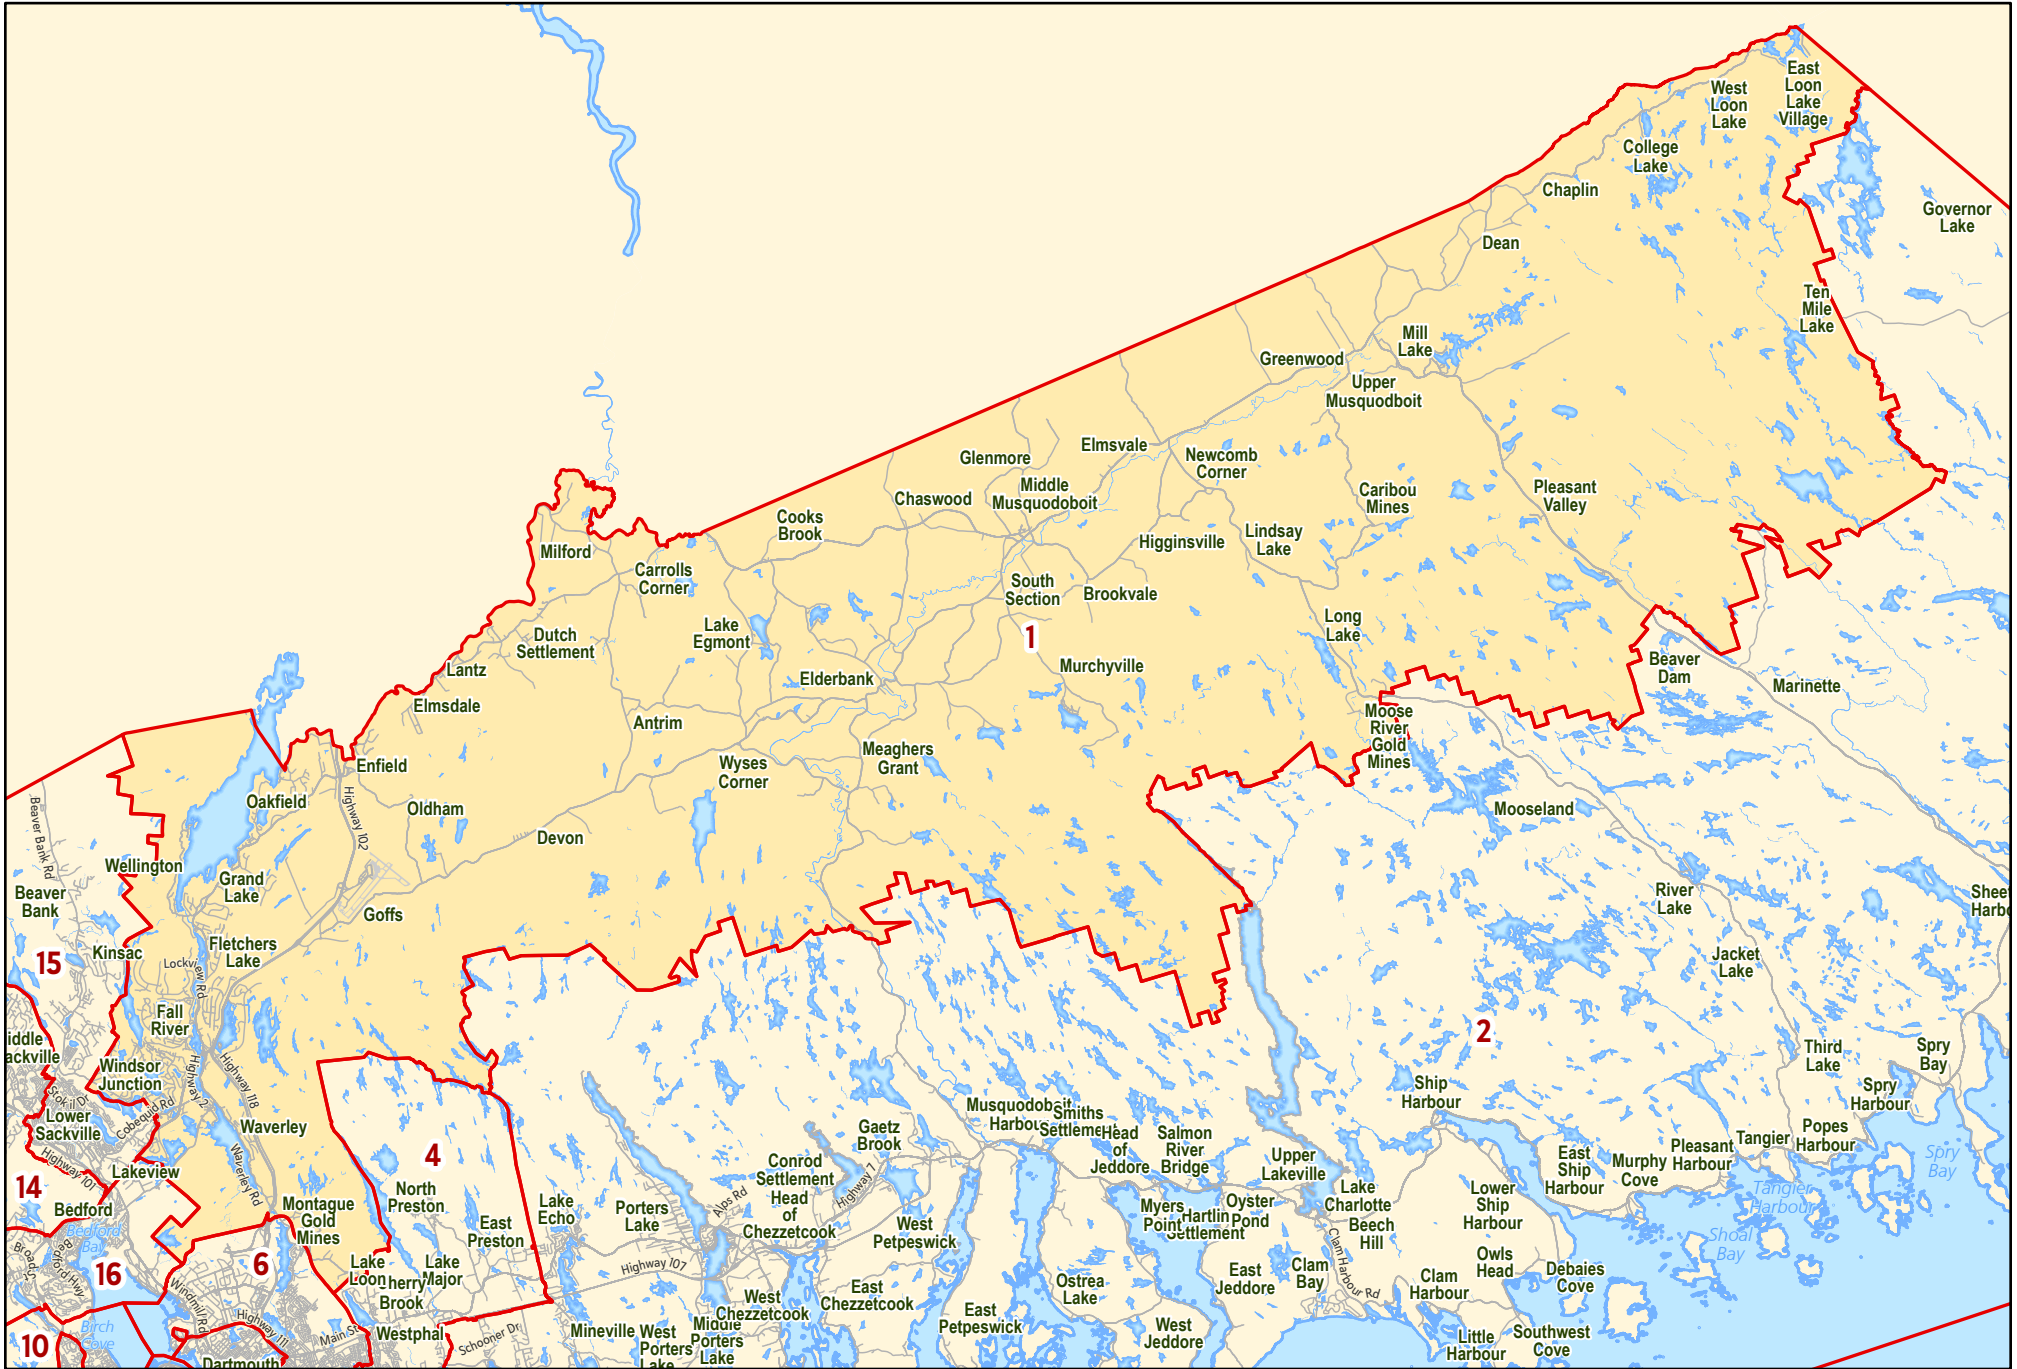

Electoral District 1

0 5 10 Km

 Polling District

This electoral district boundary map was last updated on Jan. 12, 2024 and will be the applicable electoral district boundary map for the upcoming 2024 Municipal and CSAP Election. It will first come into effect during the voting period for the 2024 Municipal and CSAP Election. Learn more: halifax.ca/election