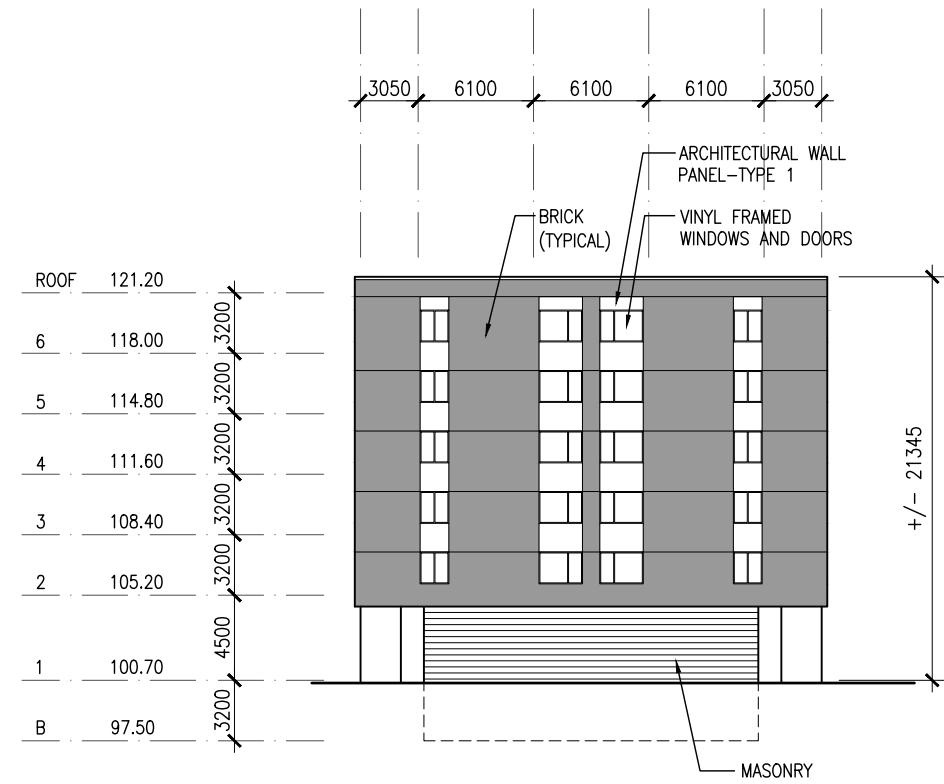

A101

WEST ELEVATION

EAST ELEVATION

LYDON LYNCH

401 - 1668 BARRINGTON STREET
HALIFAX, NOVA SCOTIA B3J 2A2
902-422-1446 LYDONLYNCH.CA

PROJECT NAME:
**MONTAGUE
LIFESTYLE LIVING**

DATE: 2023.06.27
SCALE: NTS
PROJ.#: 23008