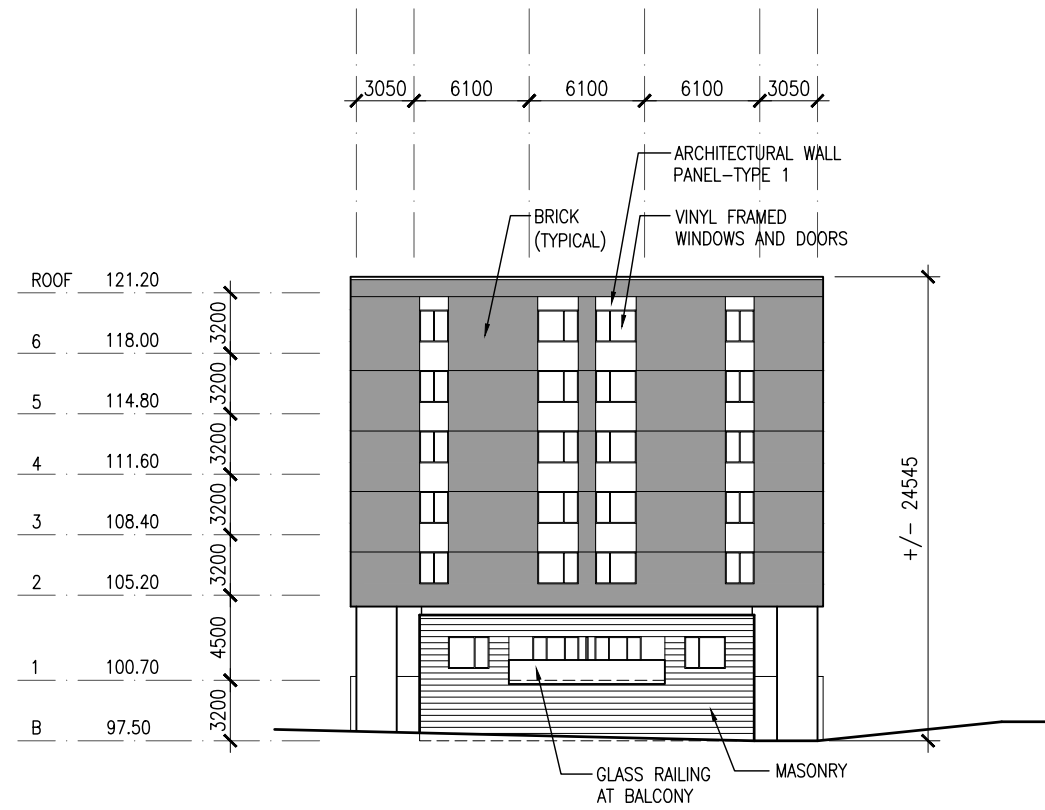

A101

WEST ELEVATION

EAST ELEVATION

LYDON LYNCH

401 - 1668 BARRINGTON STREET
HALIFAX, NOVA SCOTIA B3J 2A2
902-422-1446 LYDONLYNCH.CA

PROJECT NAME:
**MONTAGUE
LIFESTYLE LIVING**

DATE: 2023.06.27
SCALE: NTS
PROJ.#: 23008