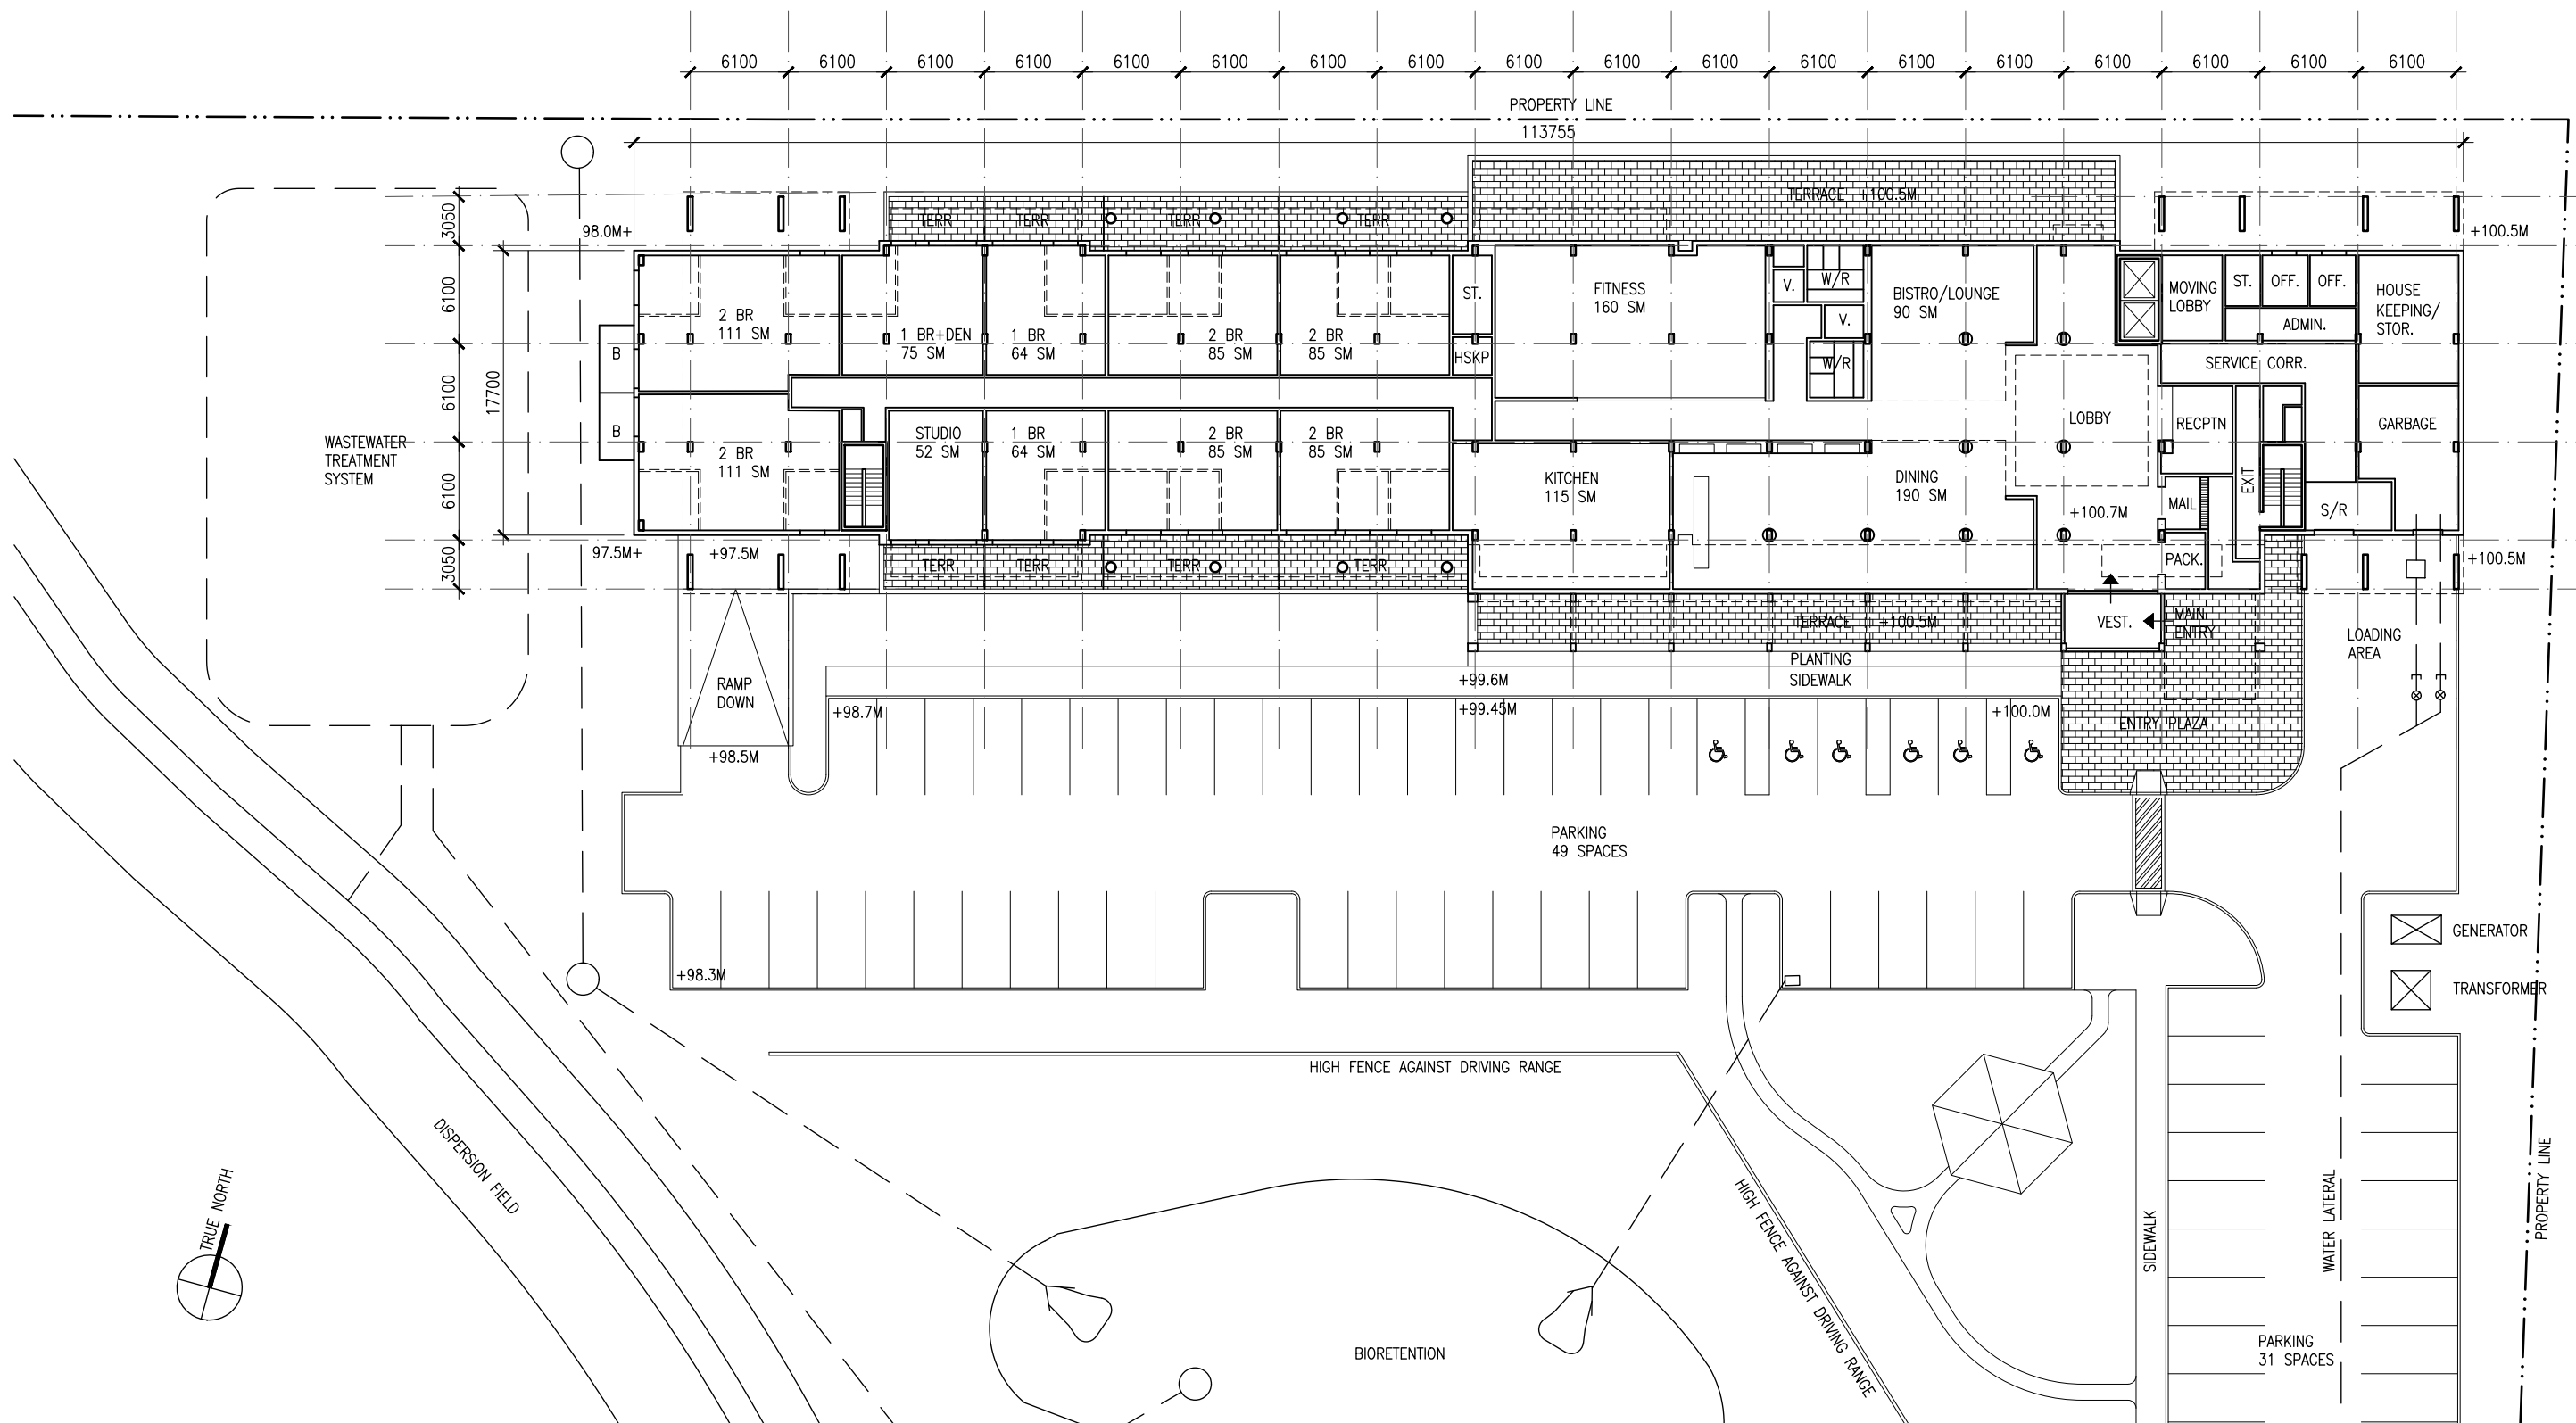

LYDON LYNCH

401 - 1668 BARRINGTON STREET
HALIFAX, NOVA SCOTIA B3J 2A2
902-422-1446 LYDONLYNCH.CA

PROJECT NAME:
**MONTAGUE
LIFESTYLE LIVING**

DATE: 2023.06.27
SCALE: NTS
PROJ.#: 23008

DRAWING TITLE:
**GROUND
FLOOR PLAN**

A101