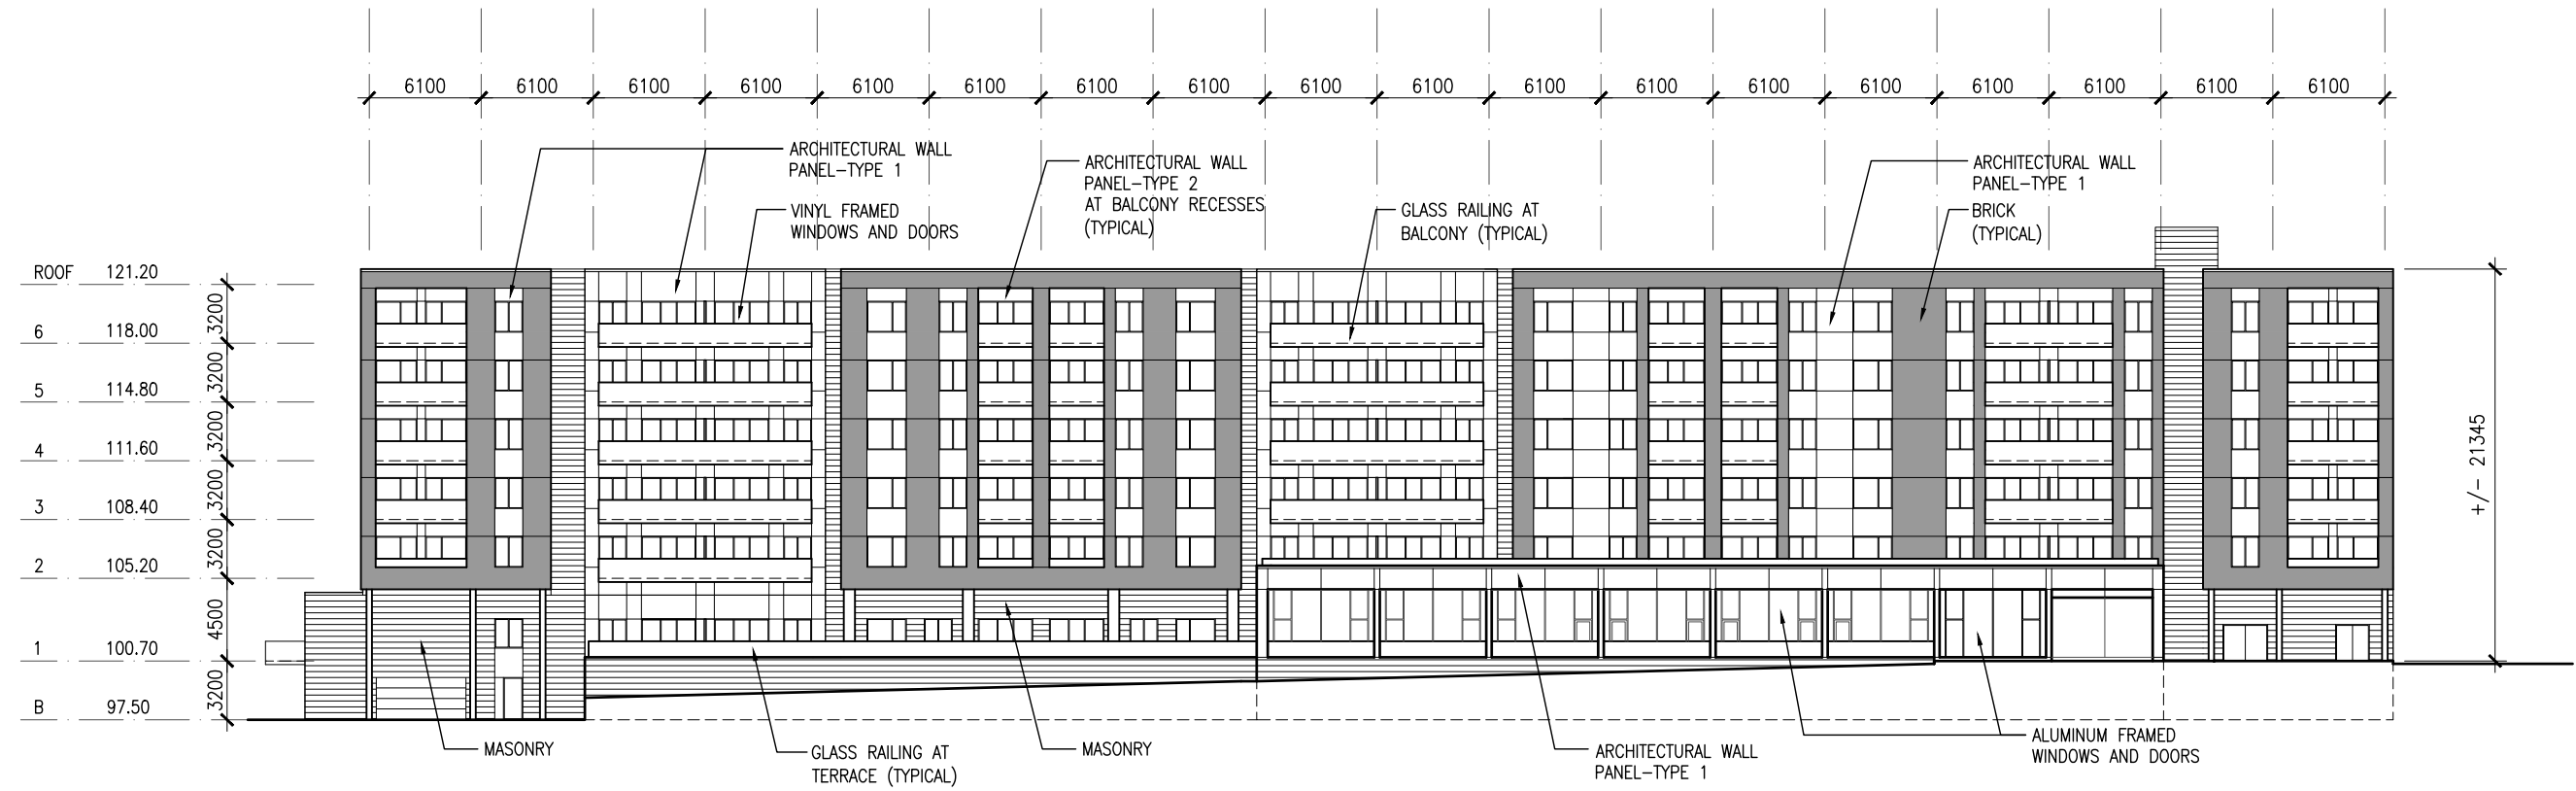

A101

WEST ELEVATION

EAST ELEVATION

LYDON LYNCH

401 - 1668 BARRINGTON STREET
HALIFAX, NOVA SCOTIA B3J 2A2
902-422-1446 LYDONLYNCH.CA

PROJECT NAME:
**MONTAGUE
LIFESTYLE LIVING**

DATE: 2023.06.27
SCALE: NTS
PROJ.#: 23008