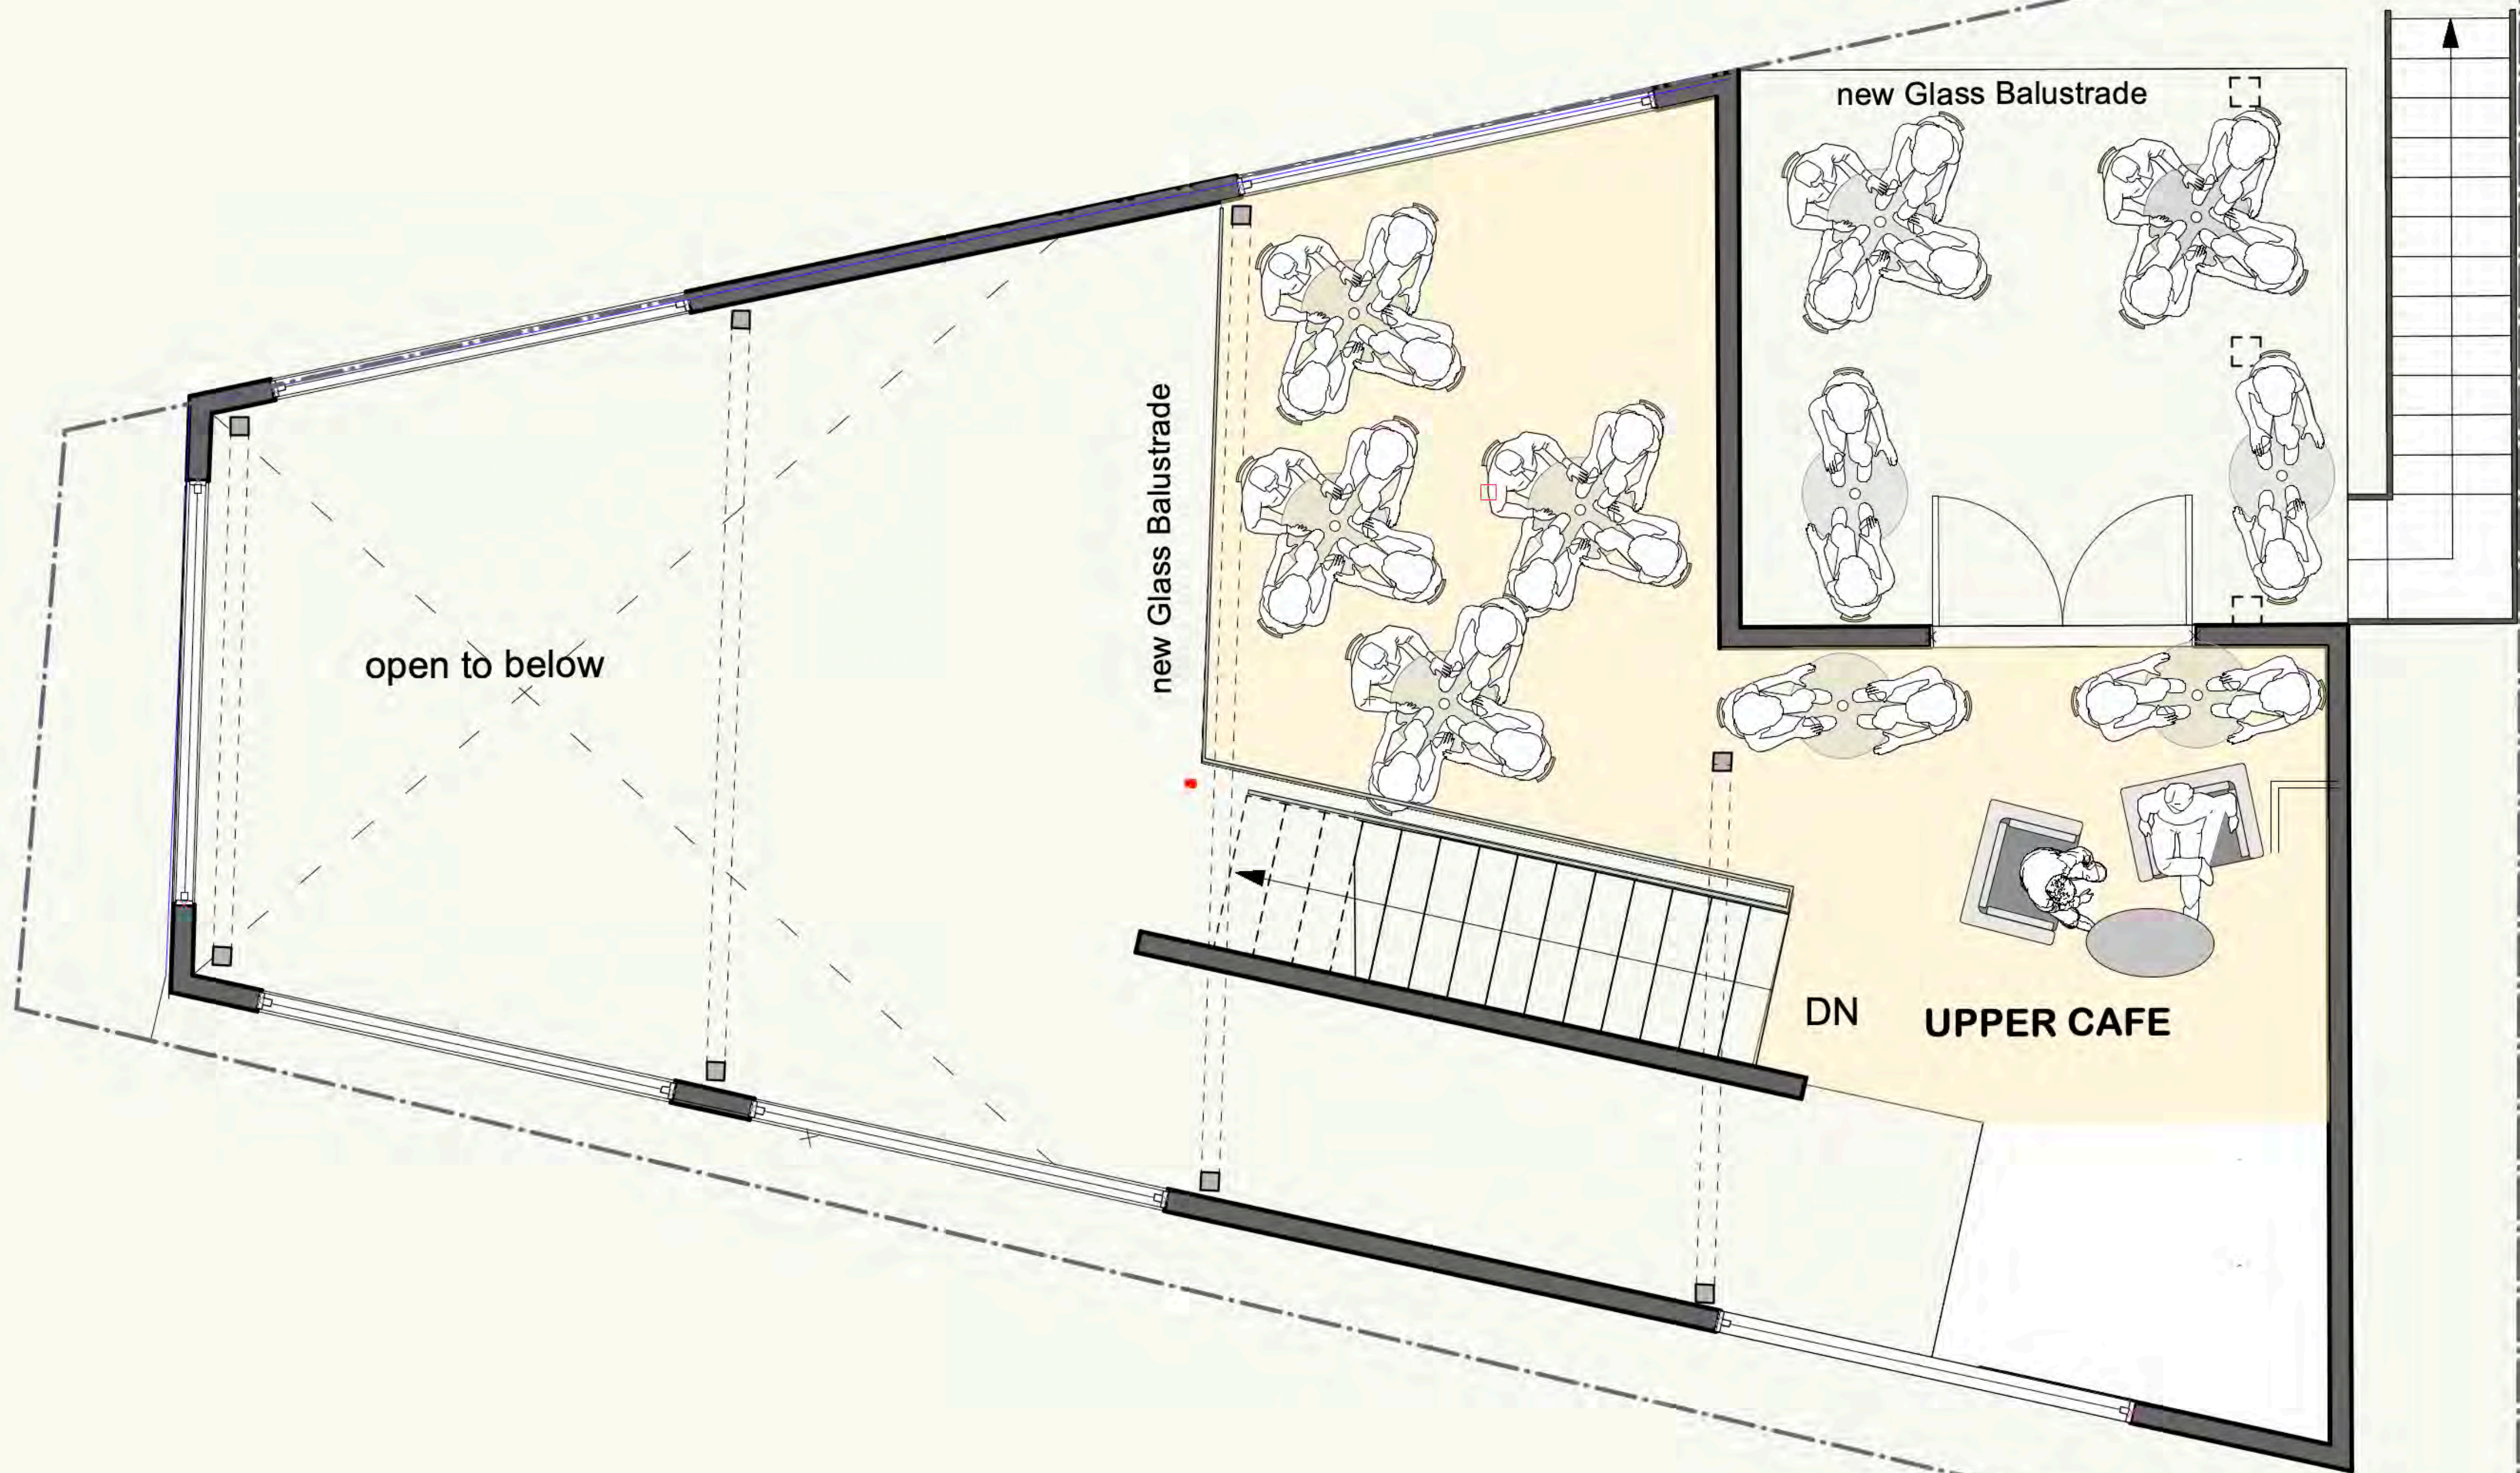

PAVING and CAFÉ USE of City land will be with future permits

CAFE

KITCHEN

DUMPSTER

WC 1

WC 2

JC

DSPL 36"

DN

New interlocking concrete pavers

city sidewalk

Along Line

Floor Sink

open to below

new Glass Balustrade

new Glass Balustrade