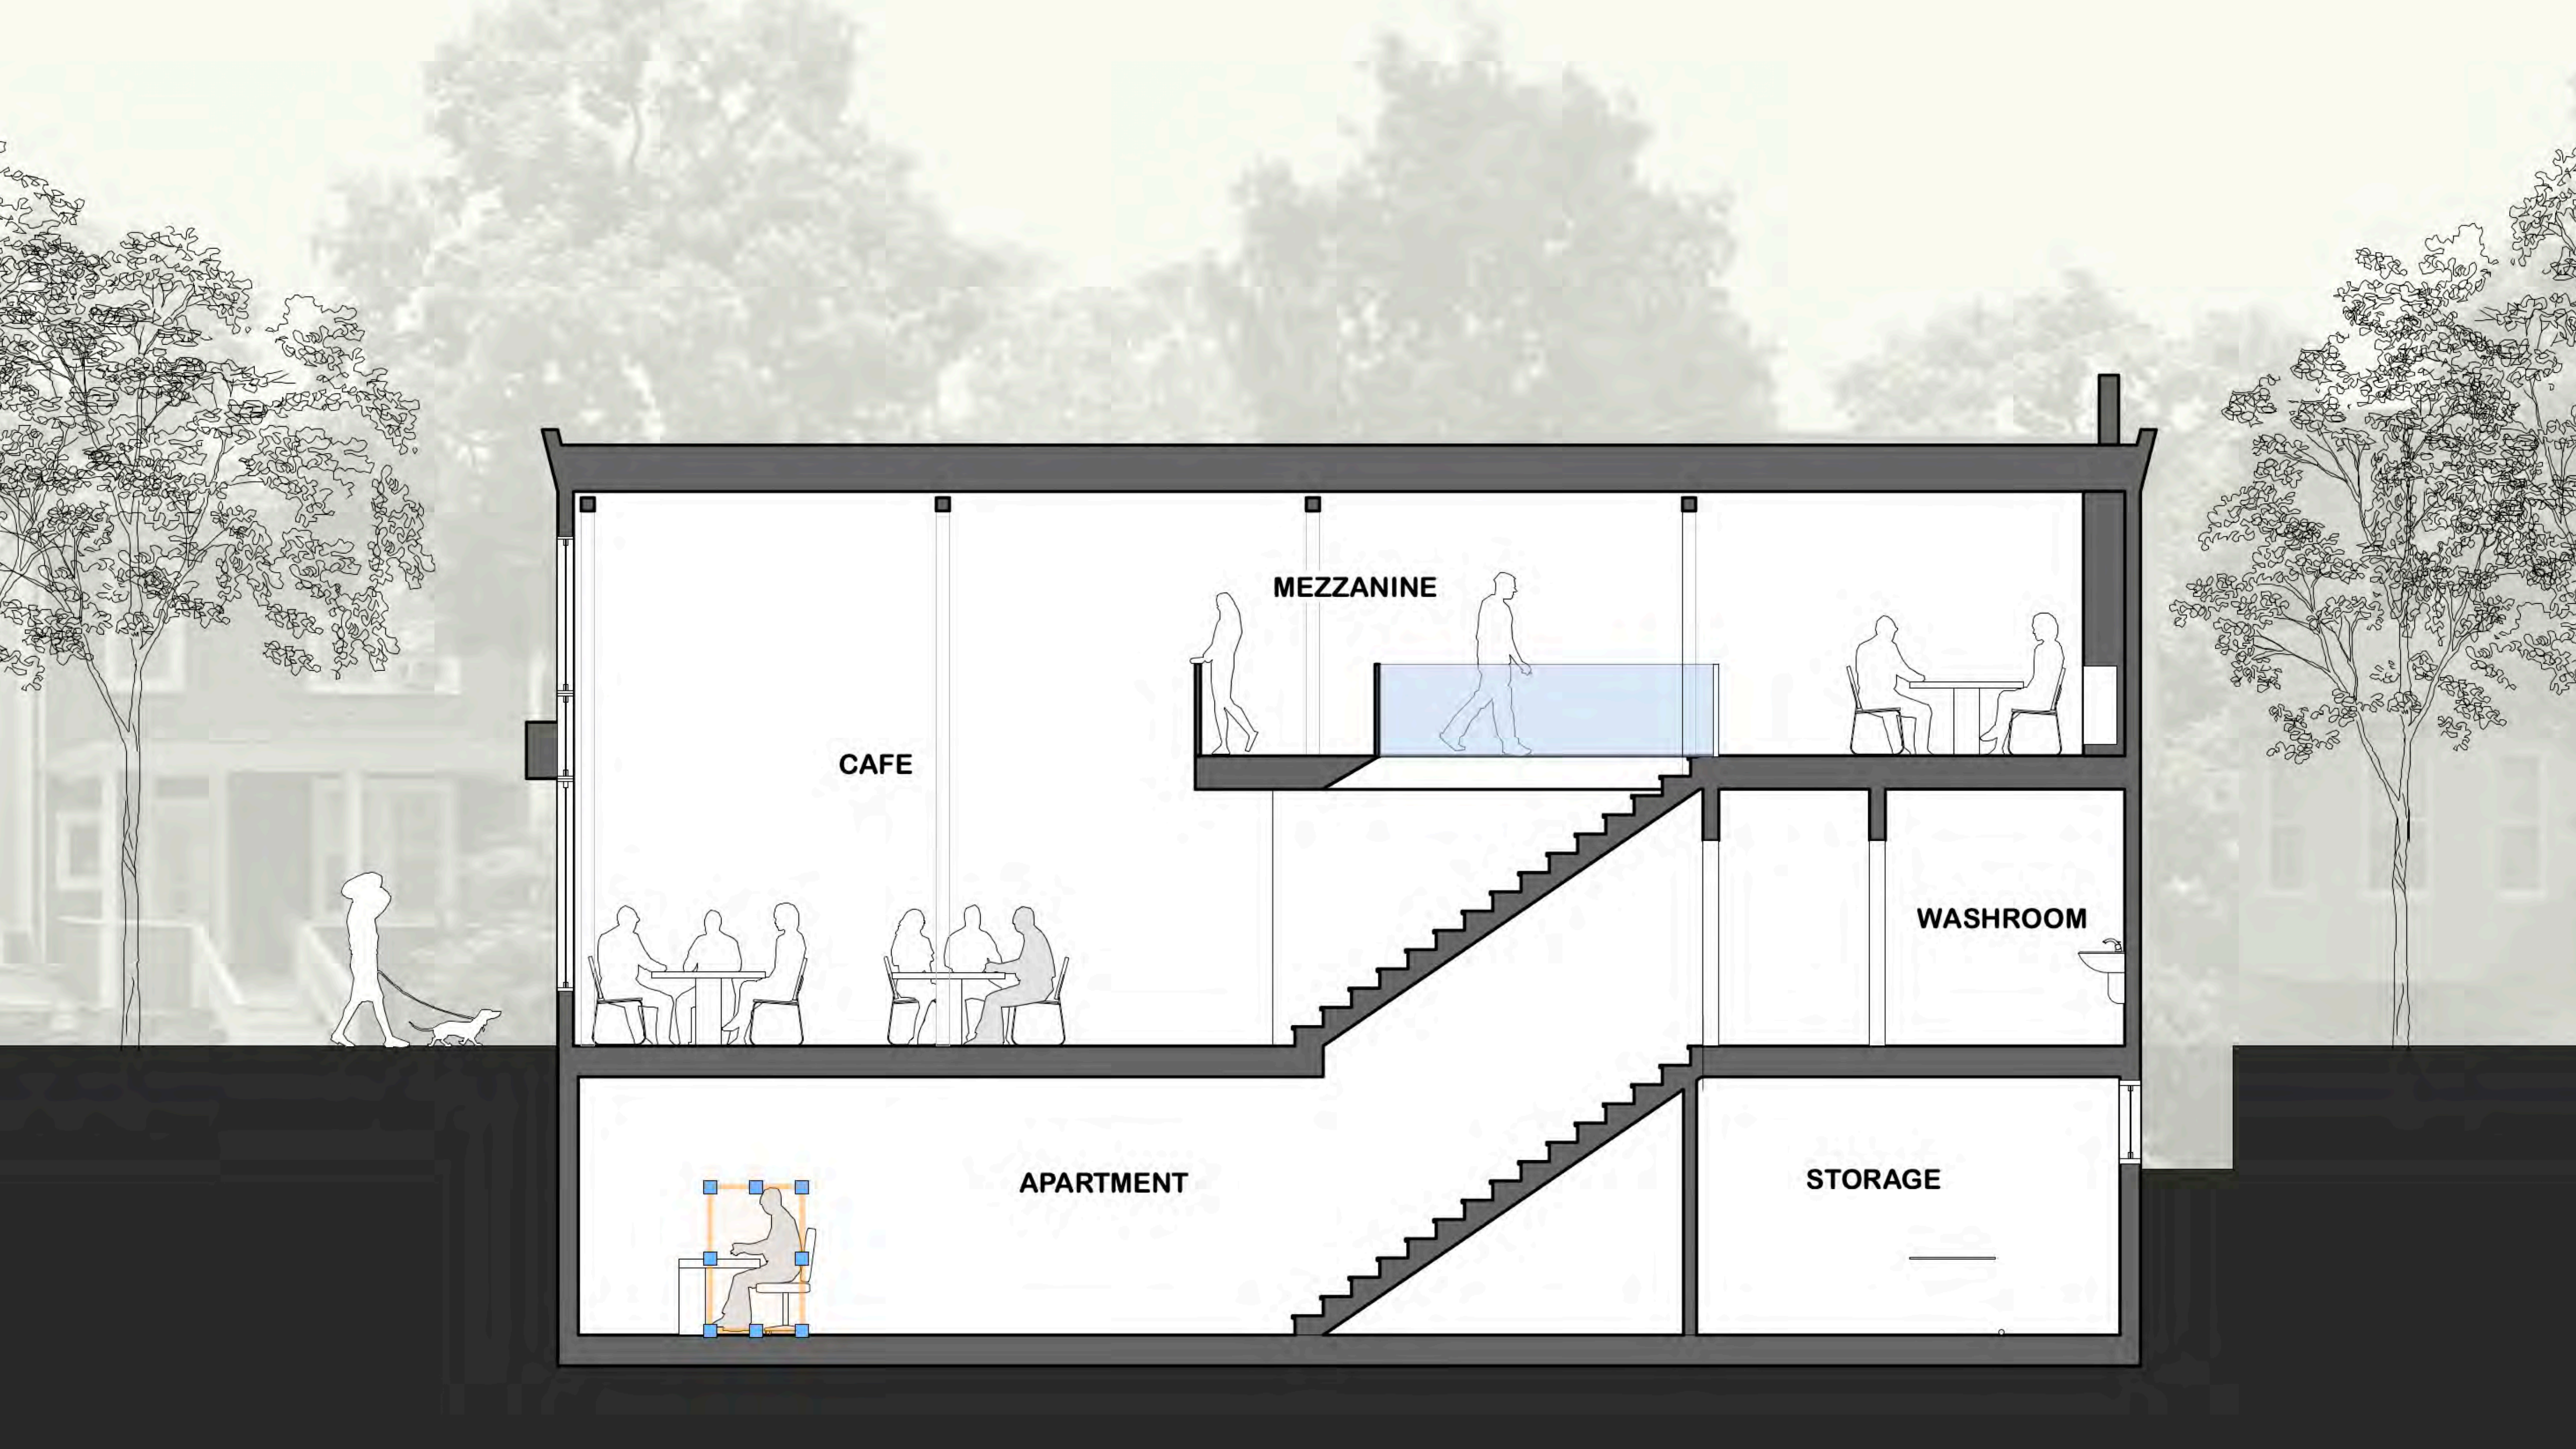

MEZZANINE

CAFE

WASHROOM

APARTMENT

STORAGE