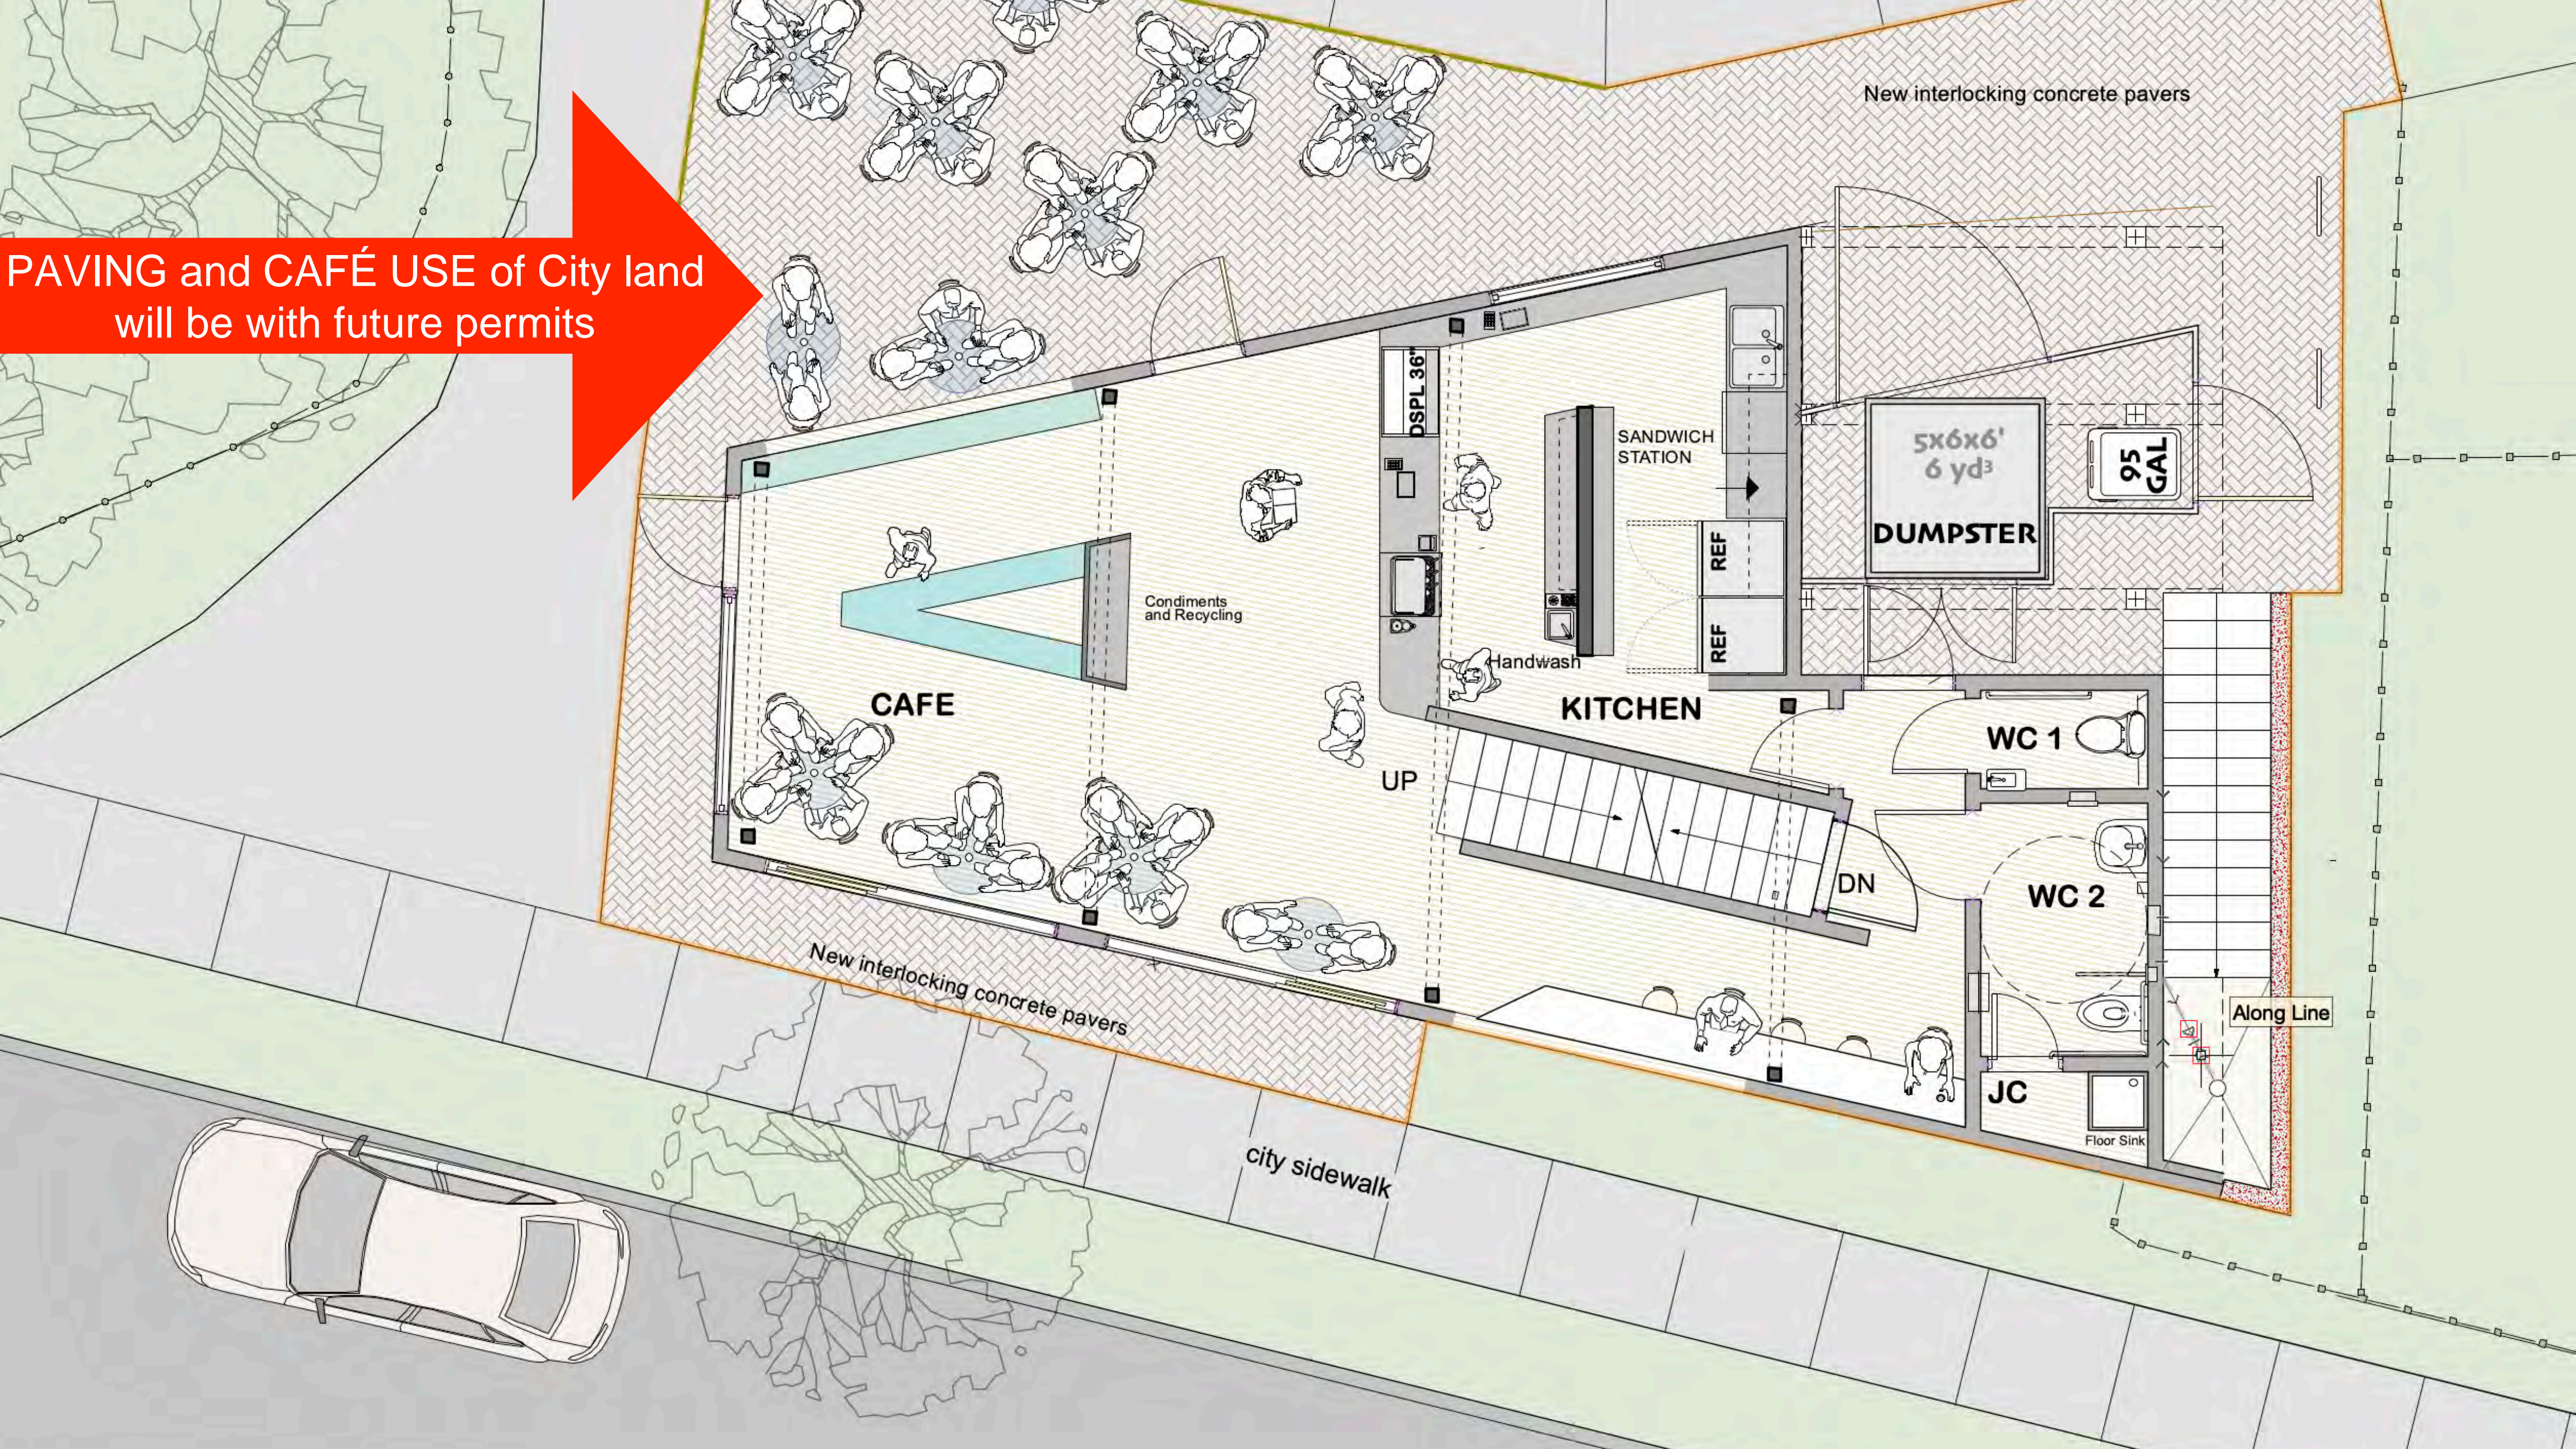

PAVING and CAFÉ USE of City land will be with future permits

CAFE

KITCHEN

DUMPSTER

WC 1

WC 2

JC

DSPL 36"

DN

New interlocking concrete pavers

city sidewalk

Along Line

Floor Sink

open to below

new Glass Balustrade

new Glass Balustrade