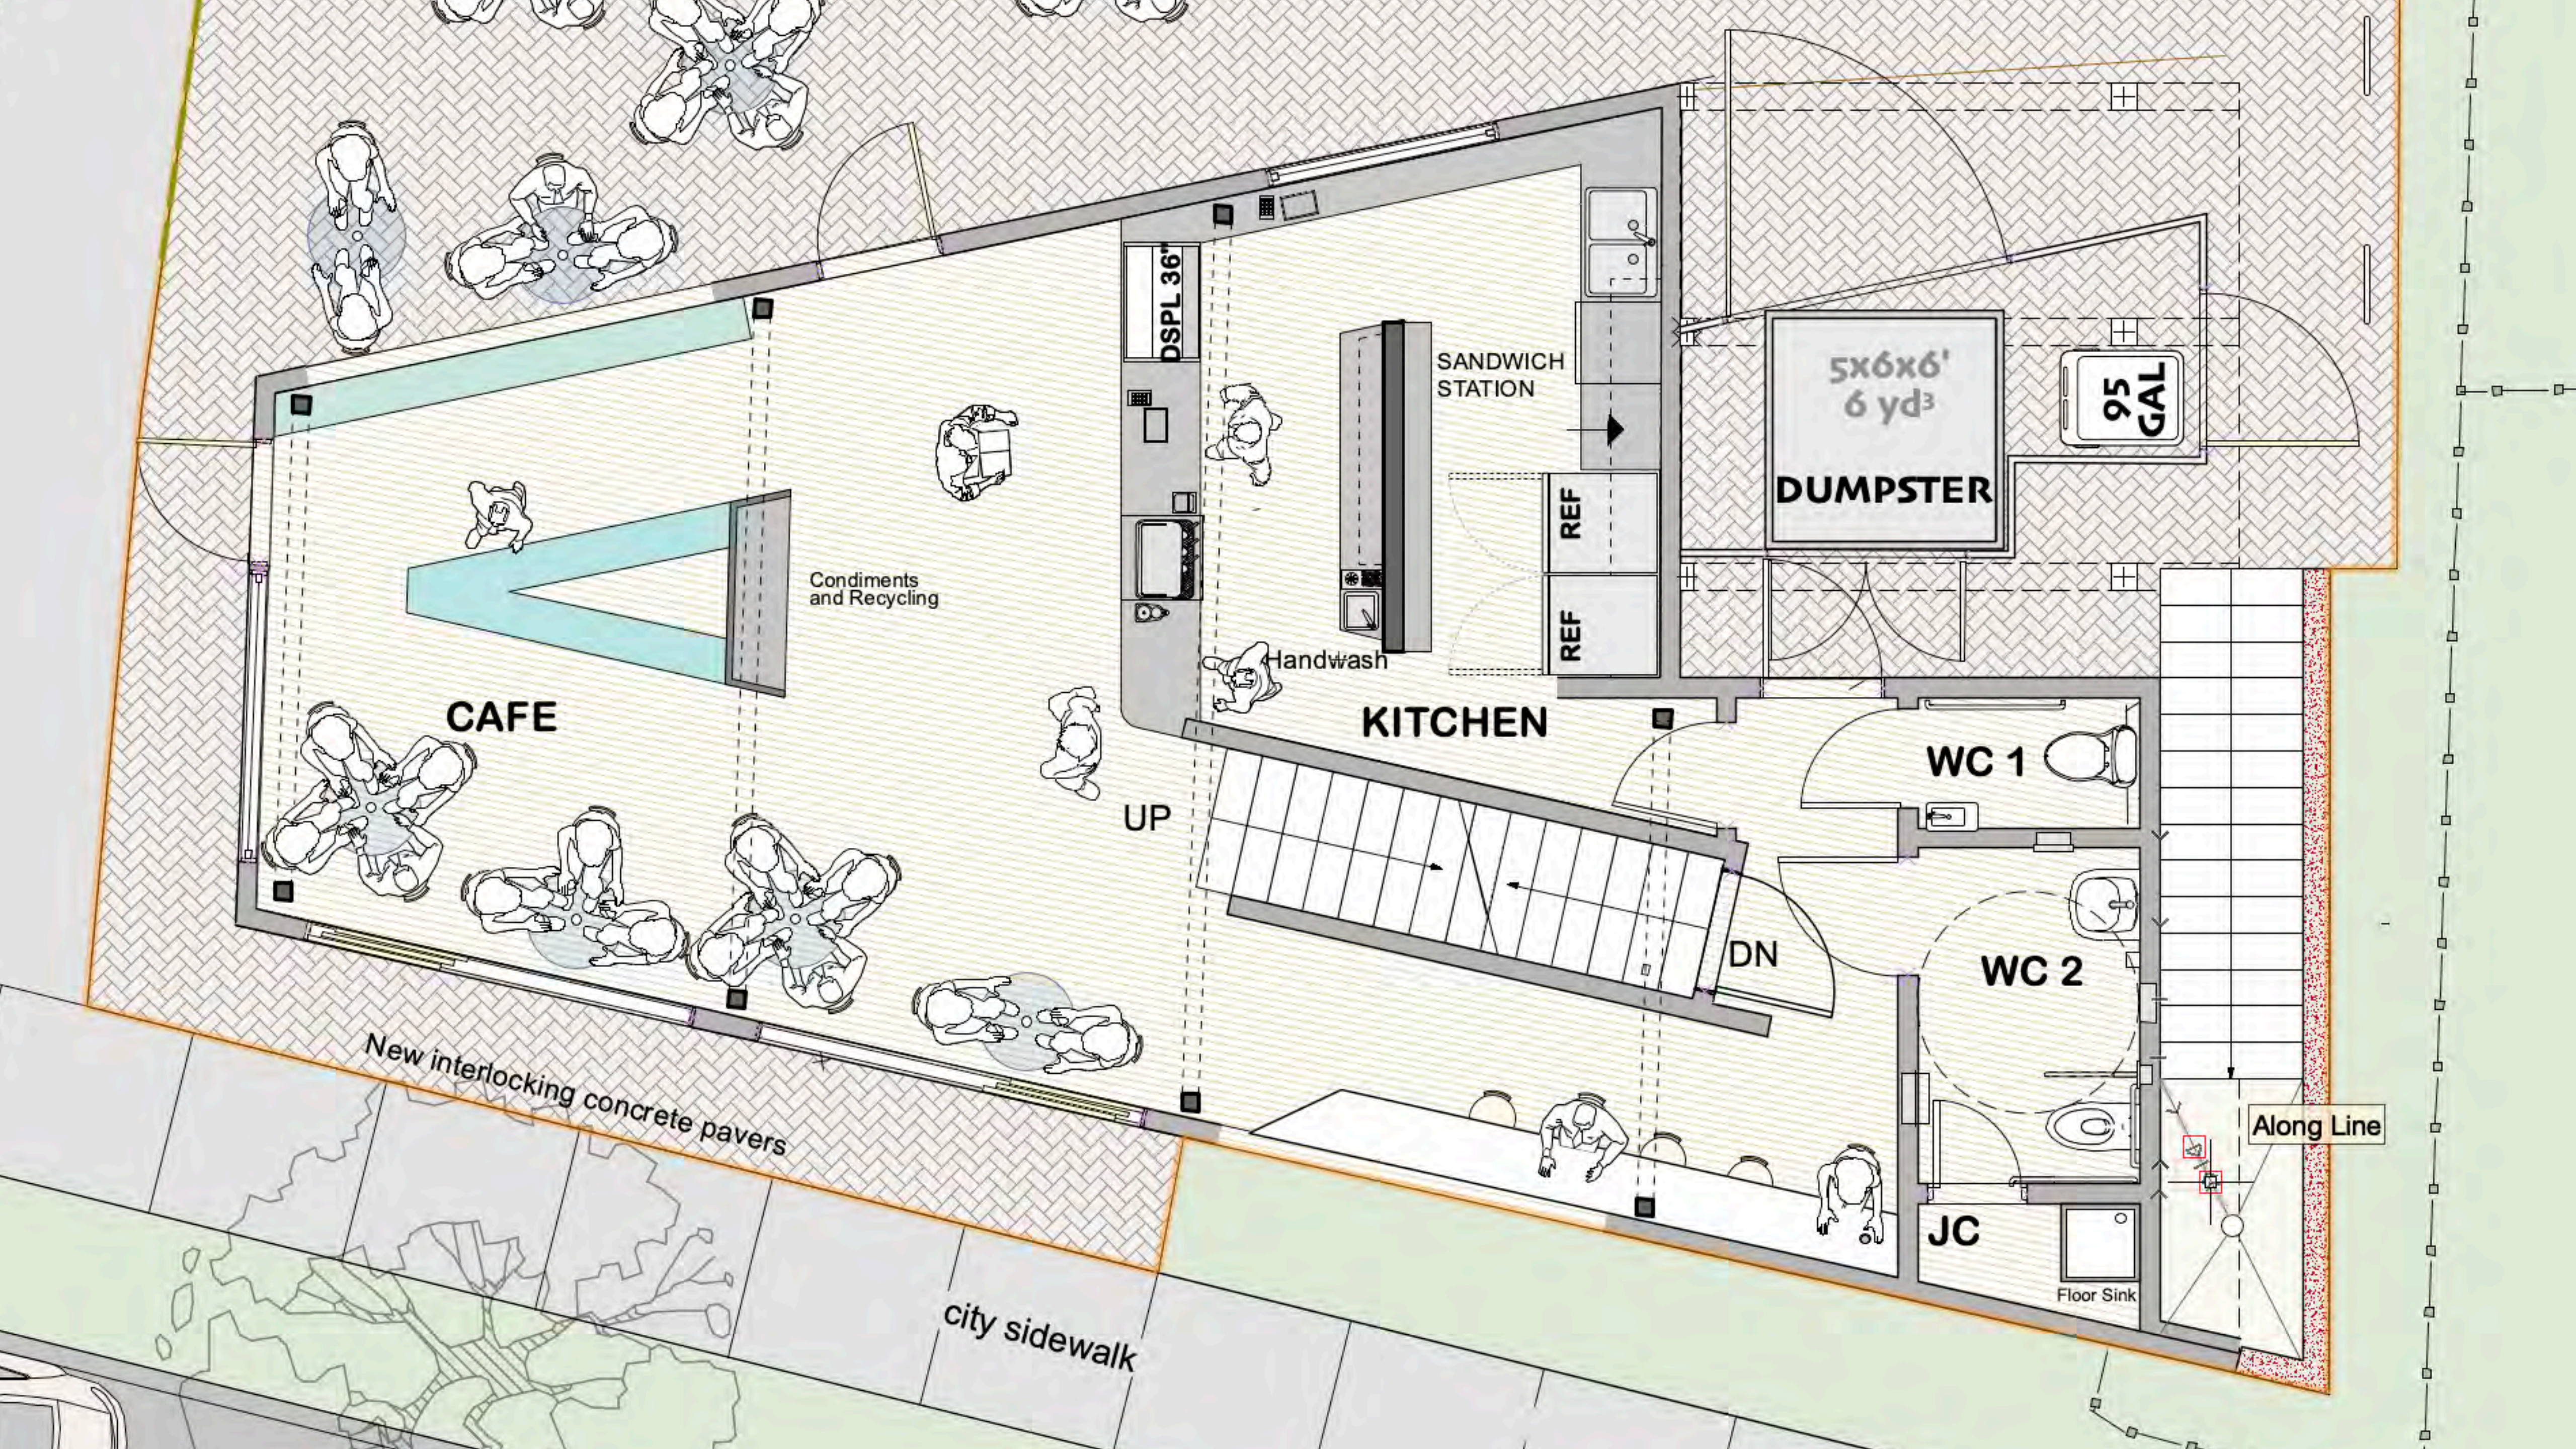

PAVING and CAFÉ USE of City land will be with future permits

CAFE

KITCHEN

DUMPSTER

WC 1

WC 2

JC

DSPL 36"

DN

New interlocking concrete pavers

city sidewalk

Along Line

Floor Sink

open to below

new Glass Balustrade

new Glass Balustrade