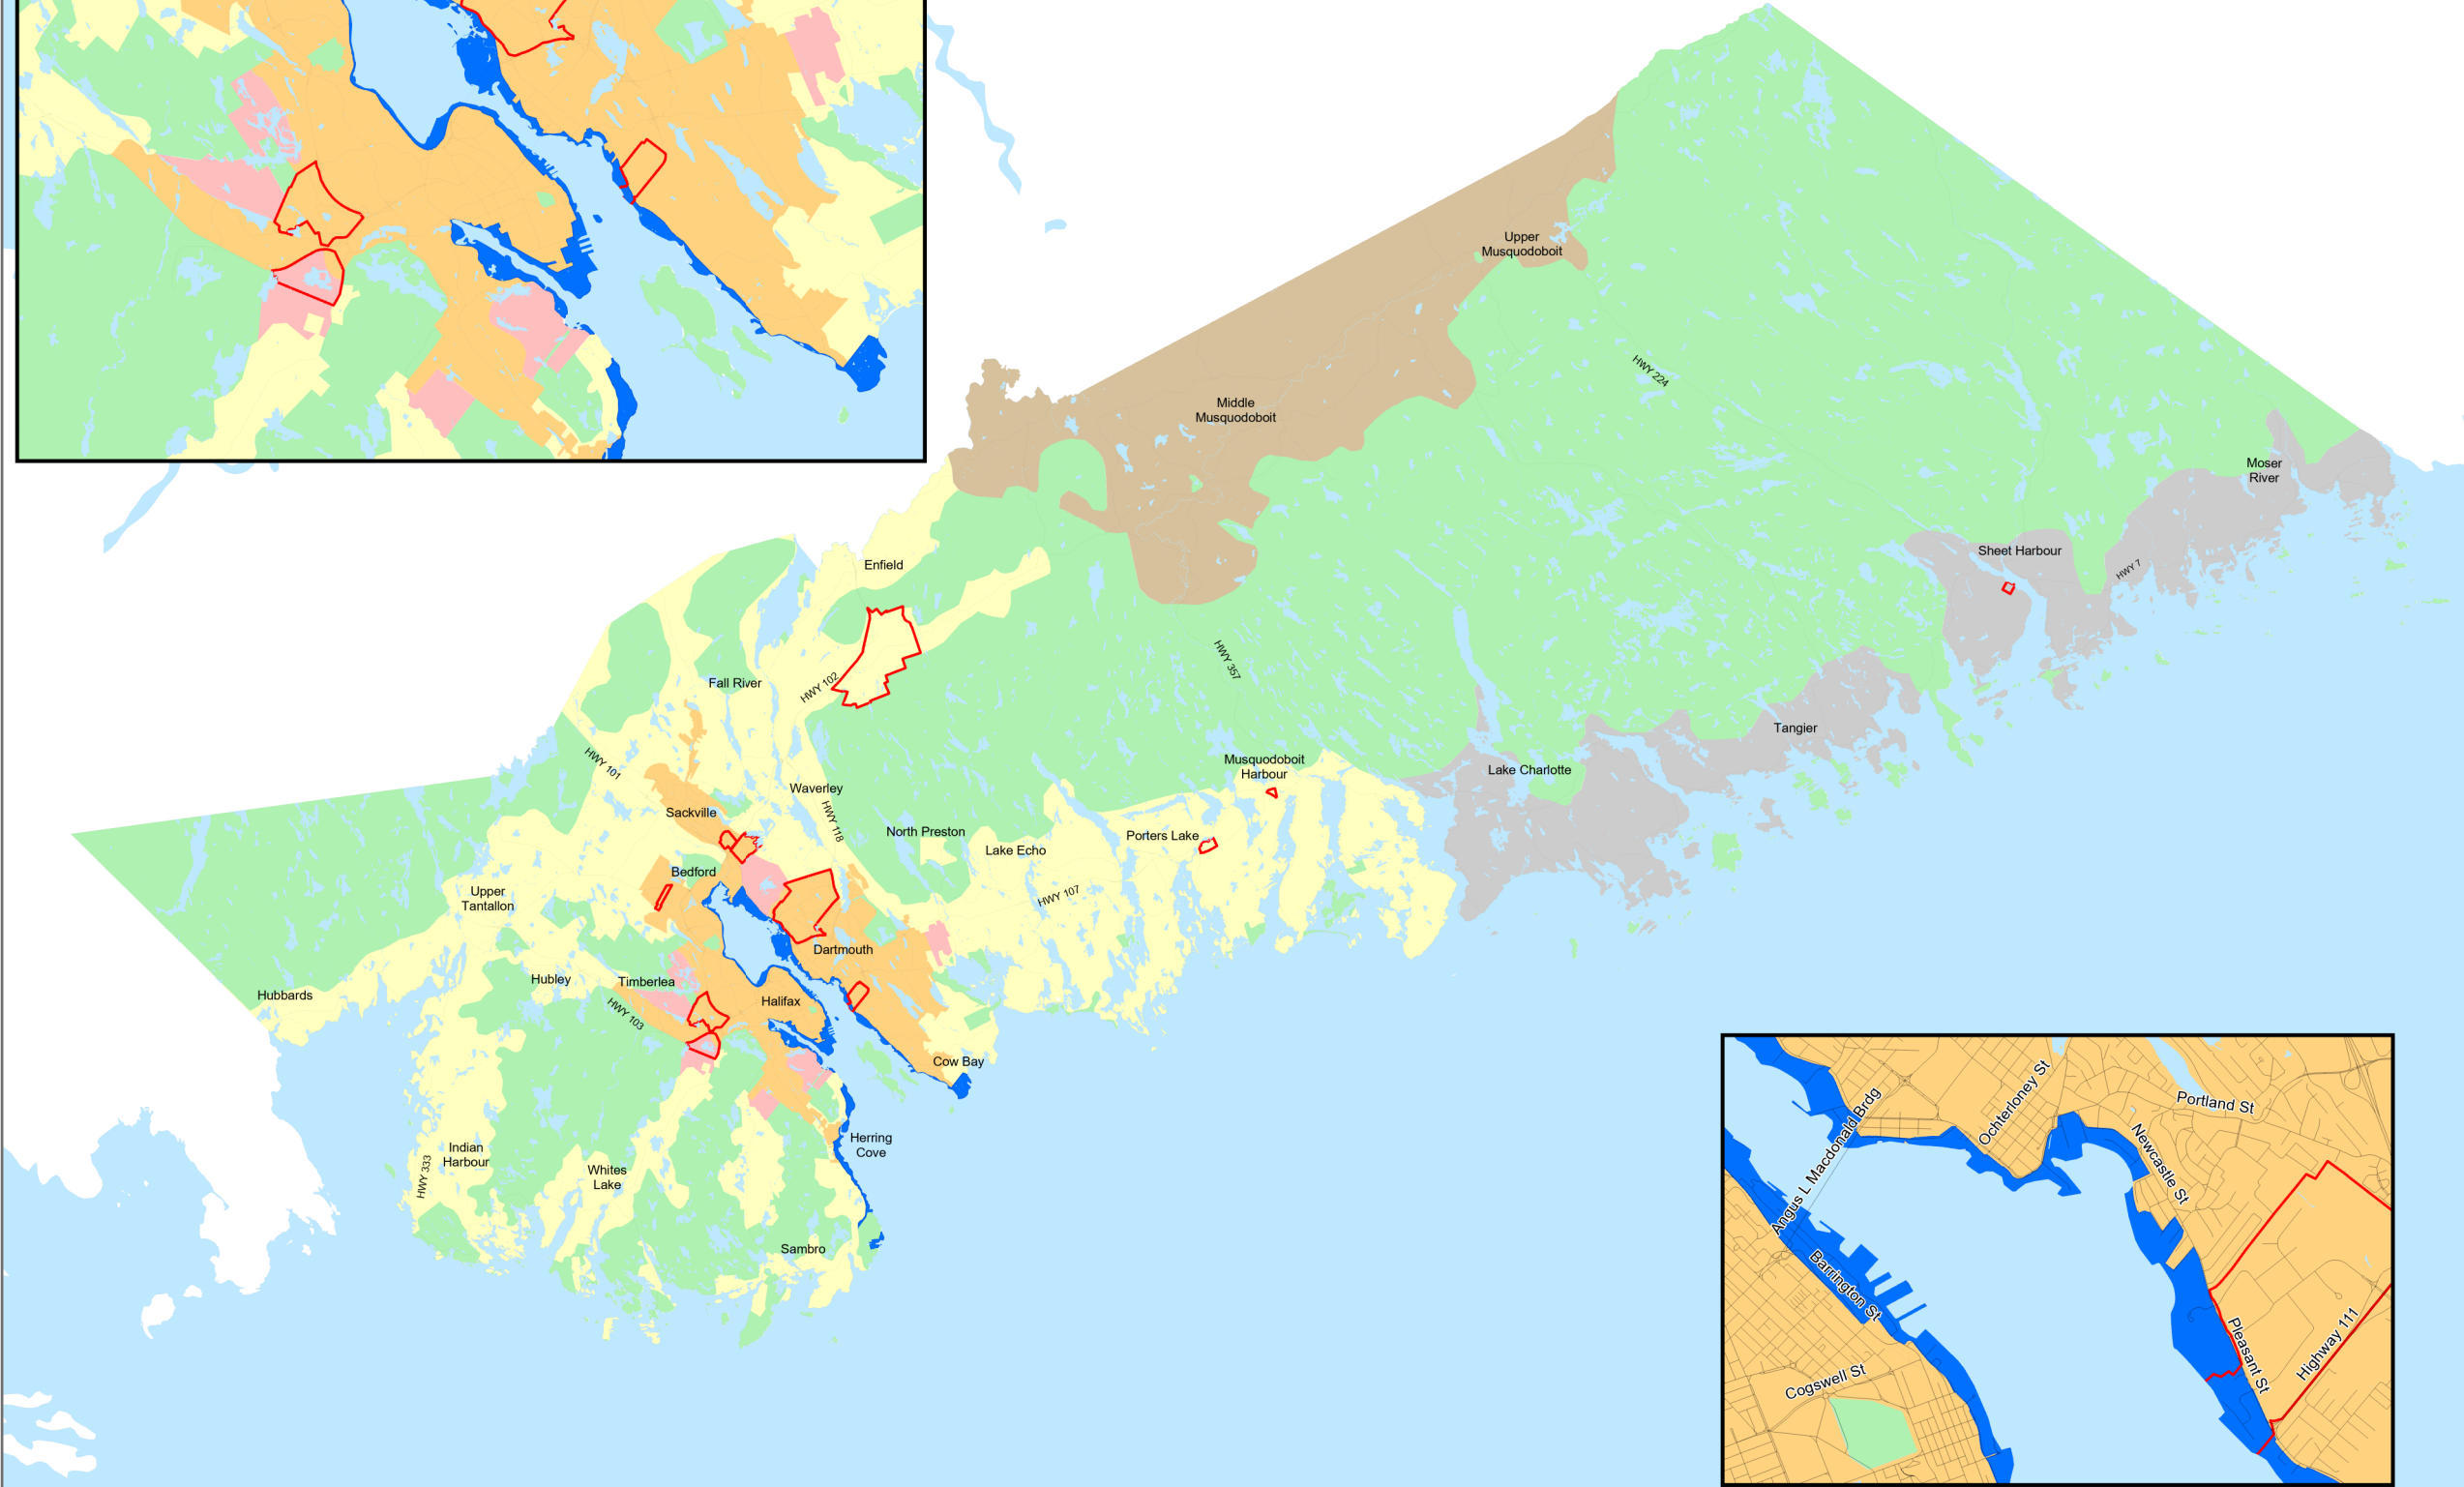

Map 2

Generalized Future Land Use

Legend

Primary Designations

- Urban Settlement
- Urban Reserve
- Harbour
- Rural Commuter
- Rural Resource
- Open Space and Natural Resources
- Agricultural

Secondary Designations

- Business / Industrial Park

HALIFAX

Reduced from Original

The following is a graphical representation and although care has been taken to ensure the best possible quality, HRM does not guarantee the accuracy of this document.

Notes: This map demonstrates a vision to be implemented over the life of the Regional Plan, through various tools, subject to financial ability and community interest.

Amended: 03 February 2023