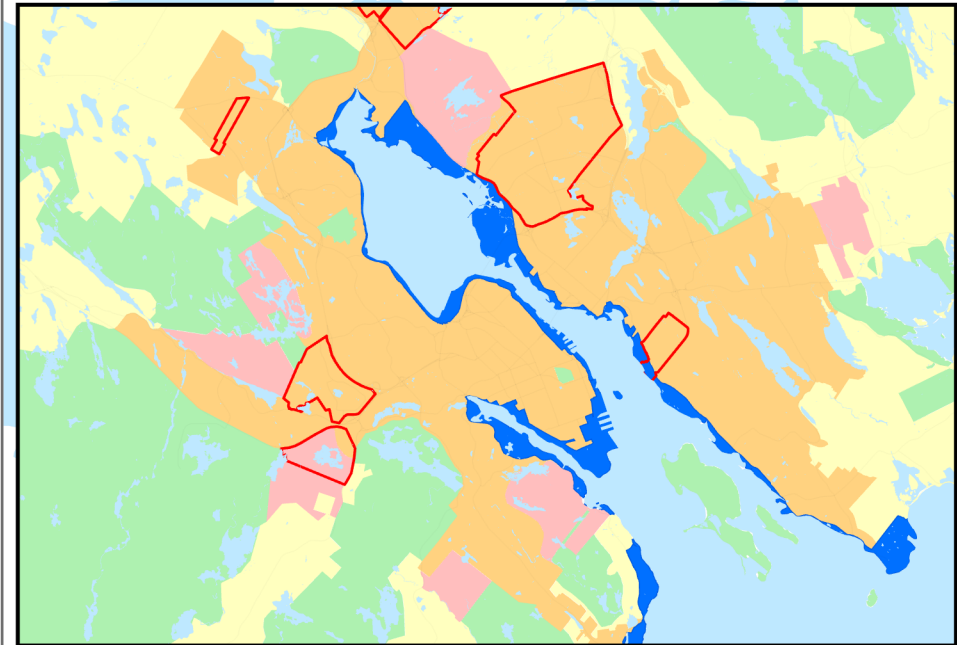

Map 2

Generalized Future Land Use

Legend

Primary Designations

- Urban Settlement
- Urban Reserve
- Harbour
- Rural Commuter
- Rural Resource
- Open Space and Natural Resources
- Agricultural

Secondary Designations

- Business / Industrial Park

HALIFAX

Reduced from Original

The following is a graphical representation and although care has been taken to ensure the best possible quality, HRM does not guarantee the accuracy of this document.

Notes: This map demonstrates a vision to be implemented over the life of the Regional Plan, through various tools, subject to financial ability and community interest.

Amended: 03 February 2023