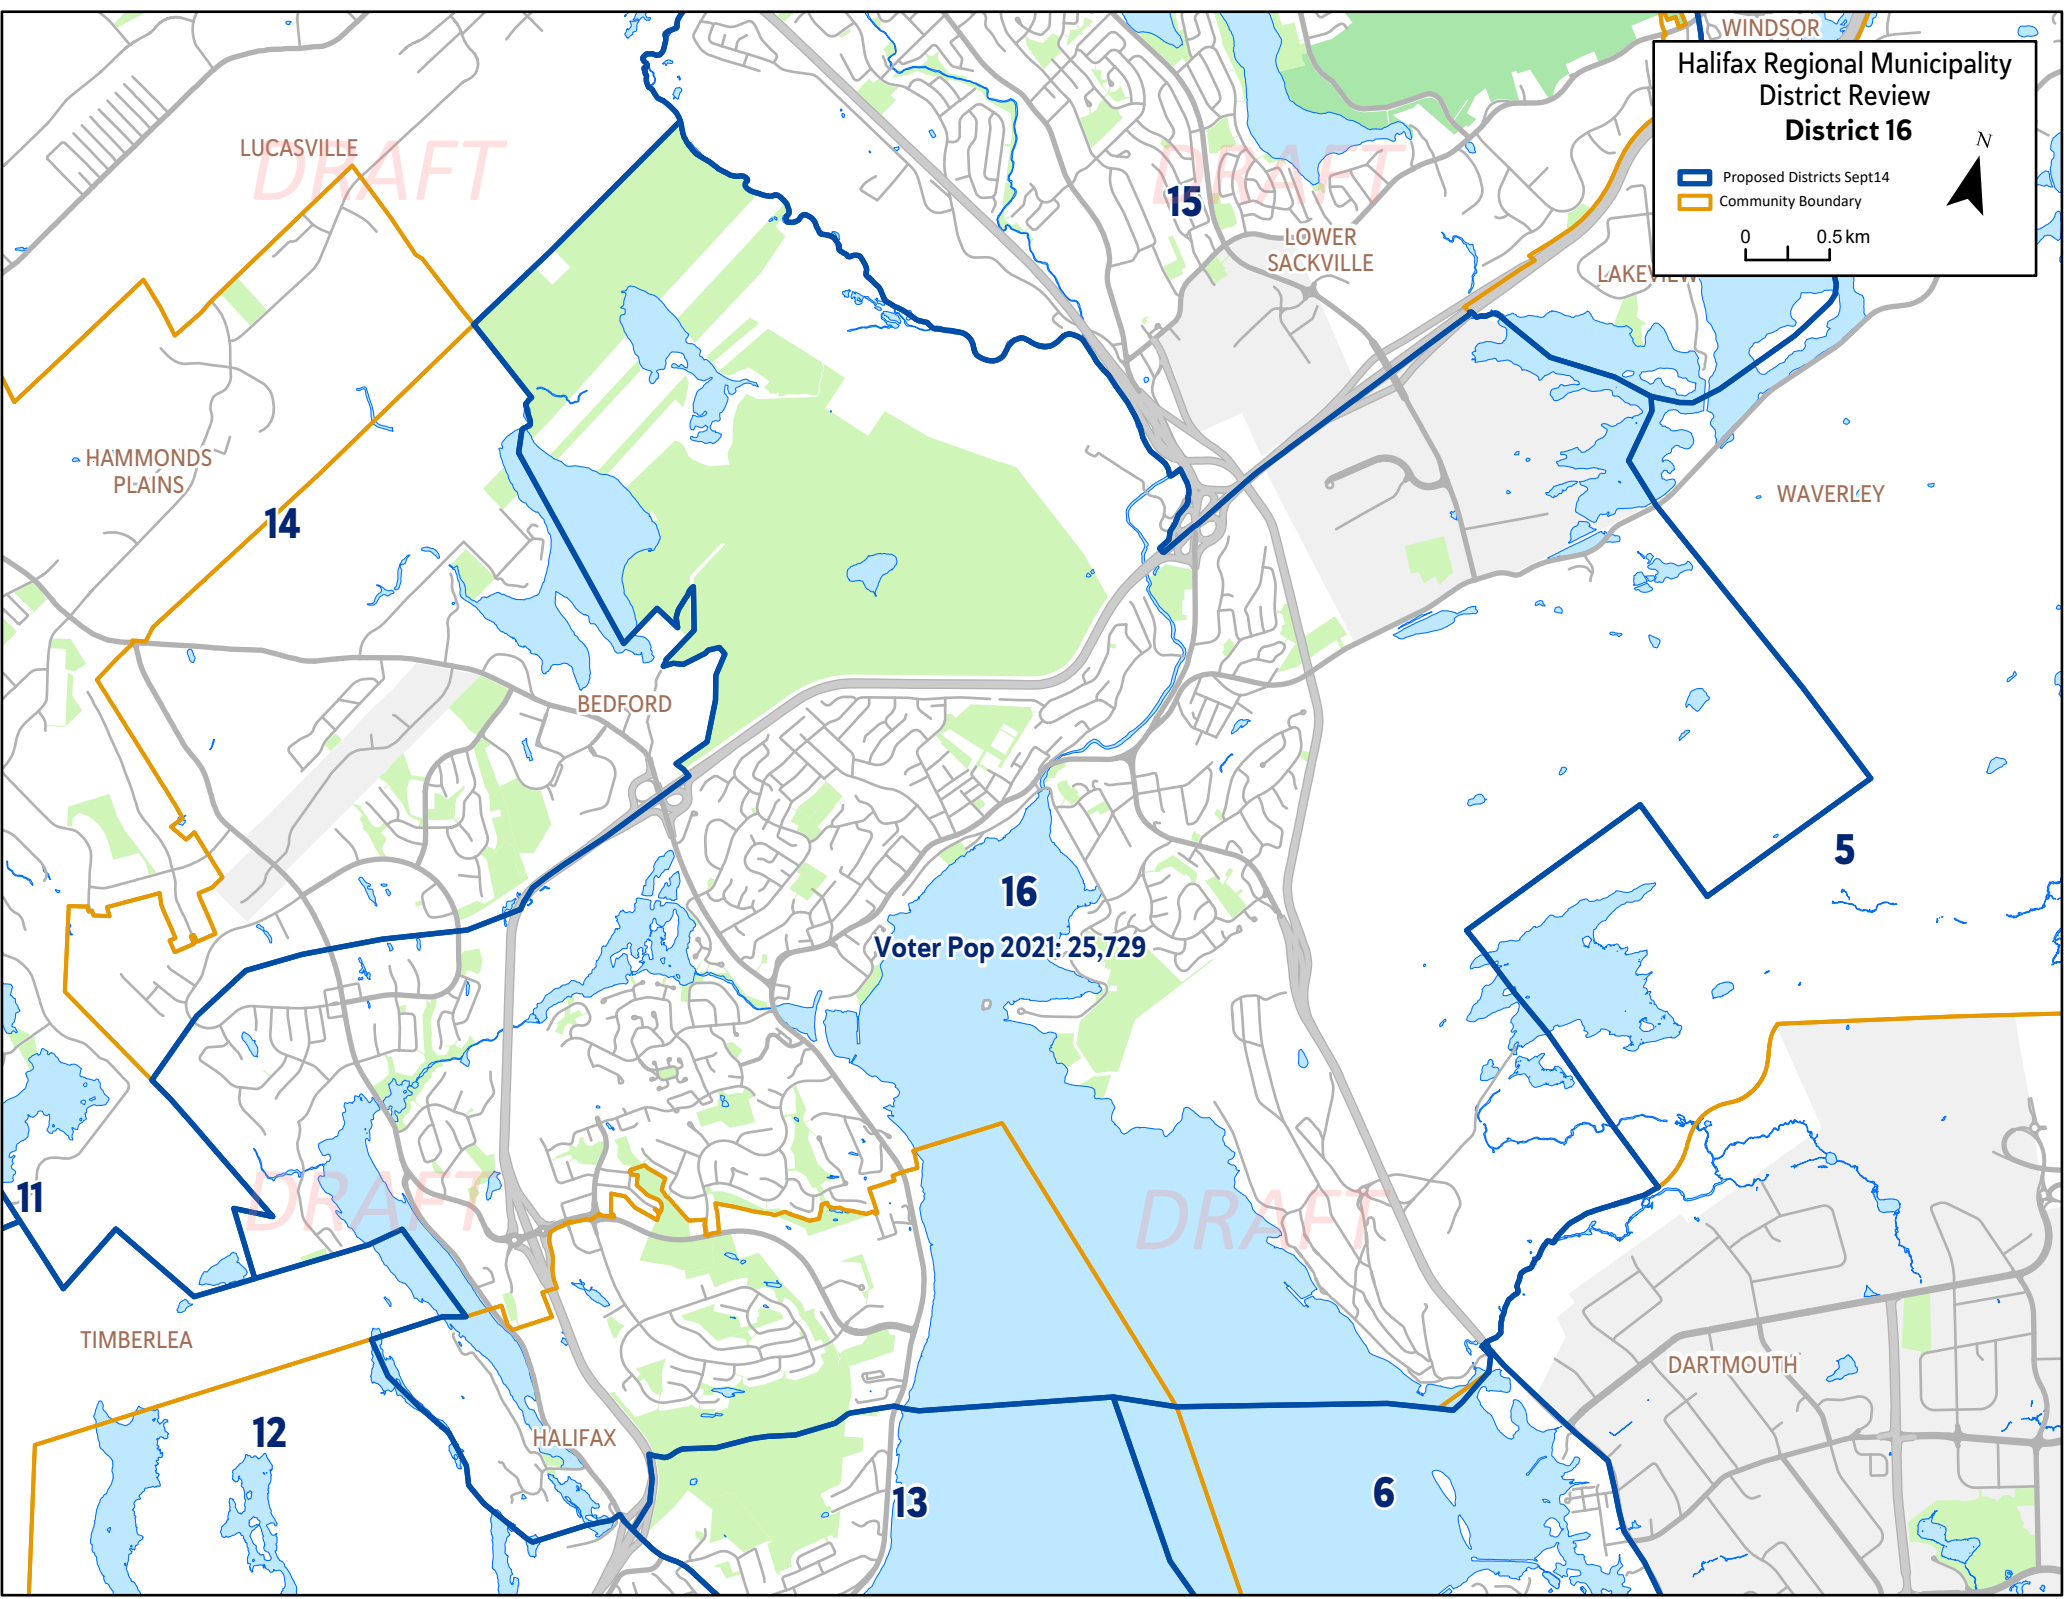

Halifax Regional Municipality
District Review
District 16

- Proposed Districts Sept14
- Community Boundary

LUCASVILLE

DRAFT

15

LOWER SACKVILLE

LAKEVIEW

HAMMONDS PLAINS

14

WAVERLEY

BEDFORD

5

16

Voter Pop 2021: 25,729

11

DRAFT

DRAFT

TIMBERLEA

12

HALIFAX

13

6

DARTMOUTH