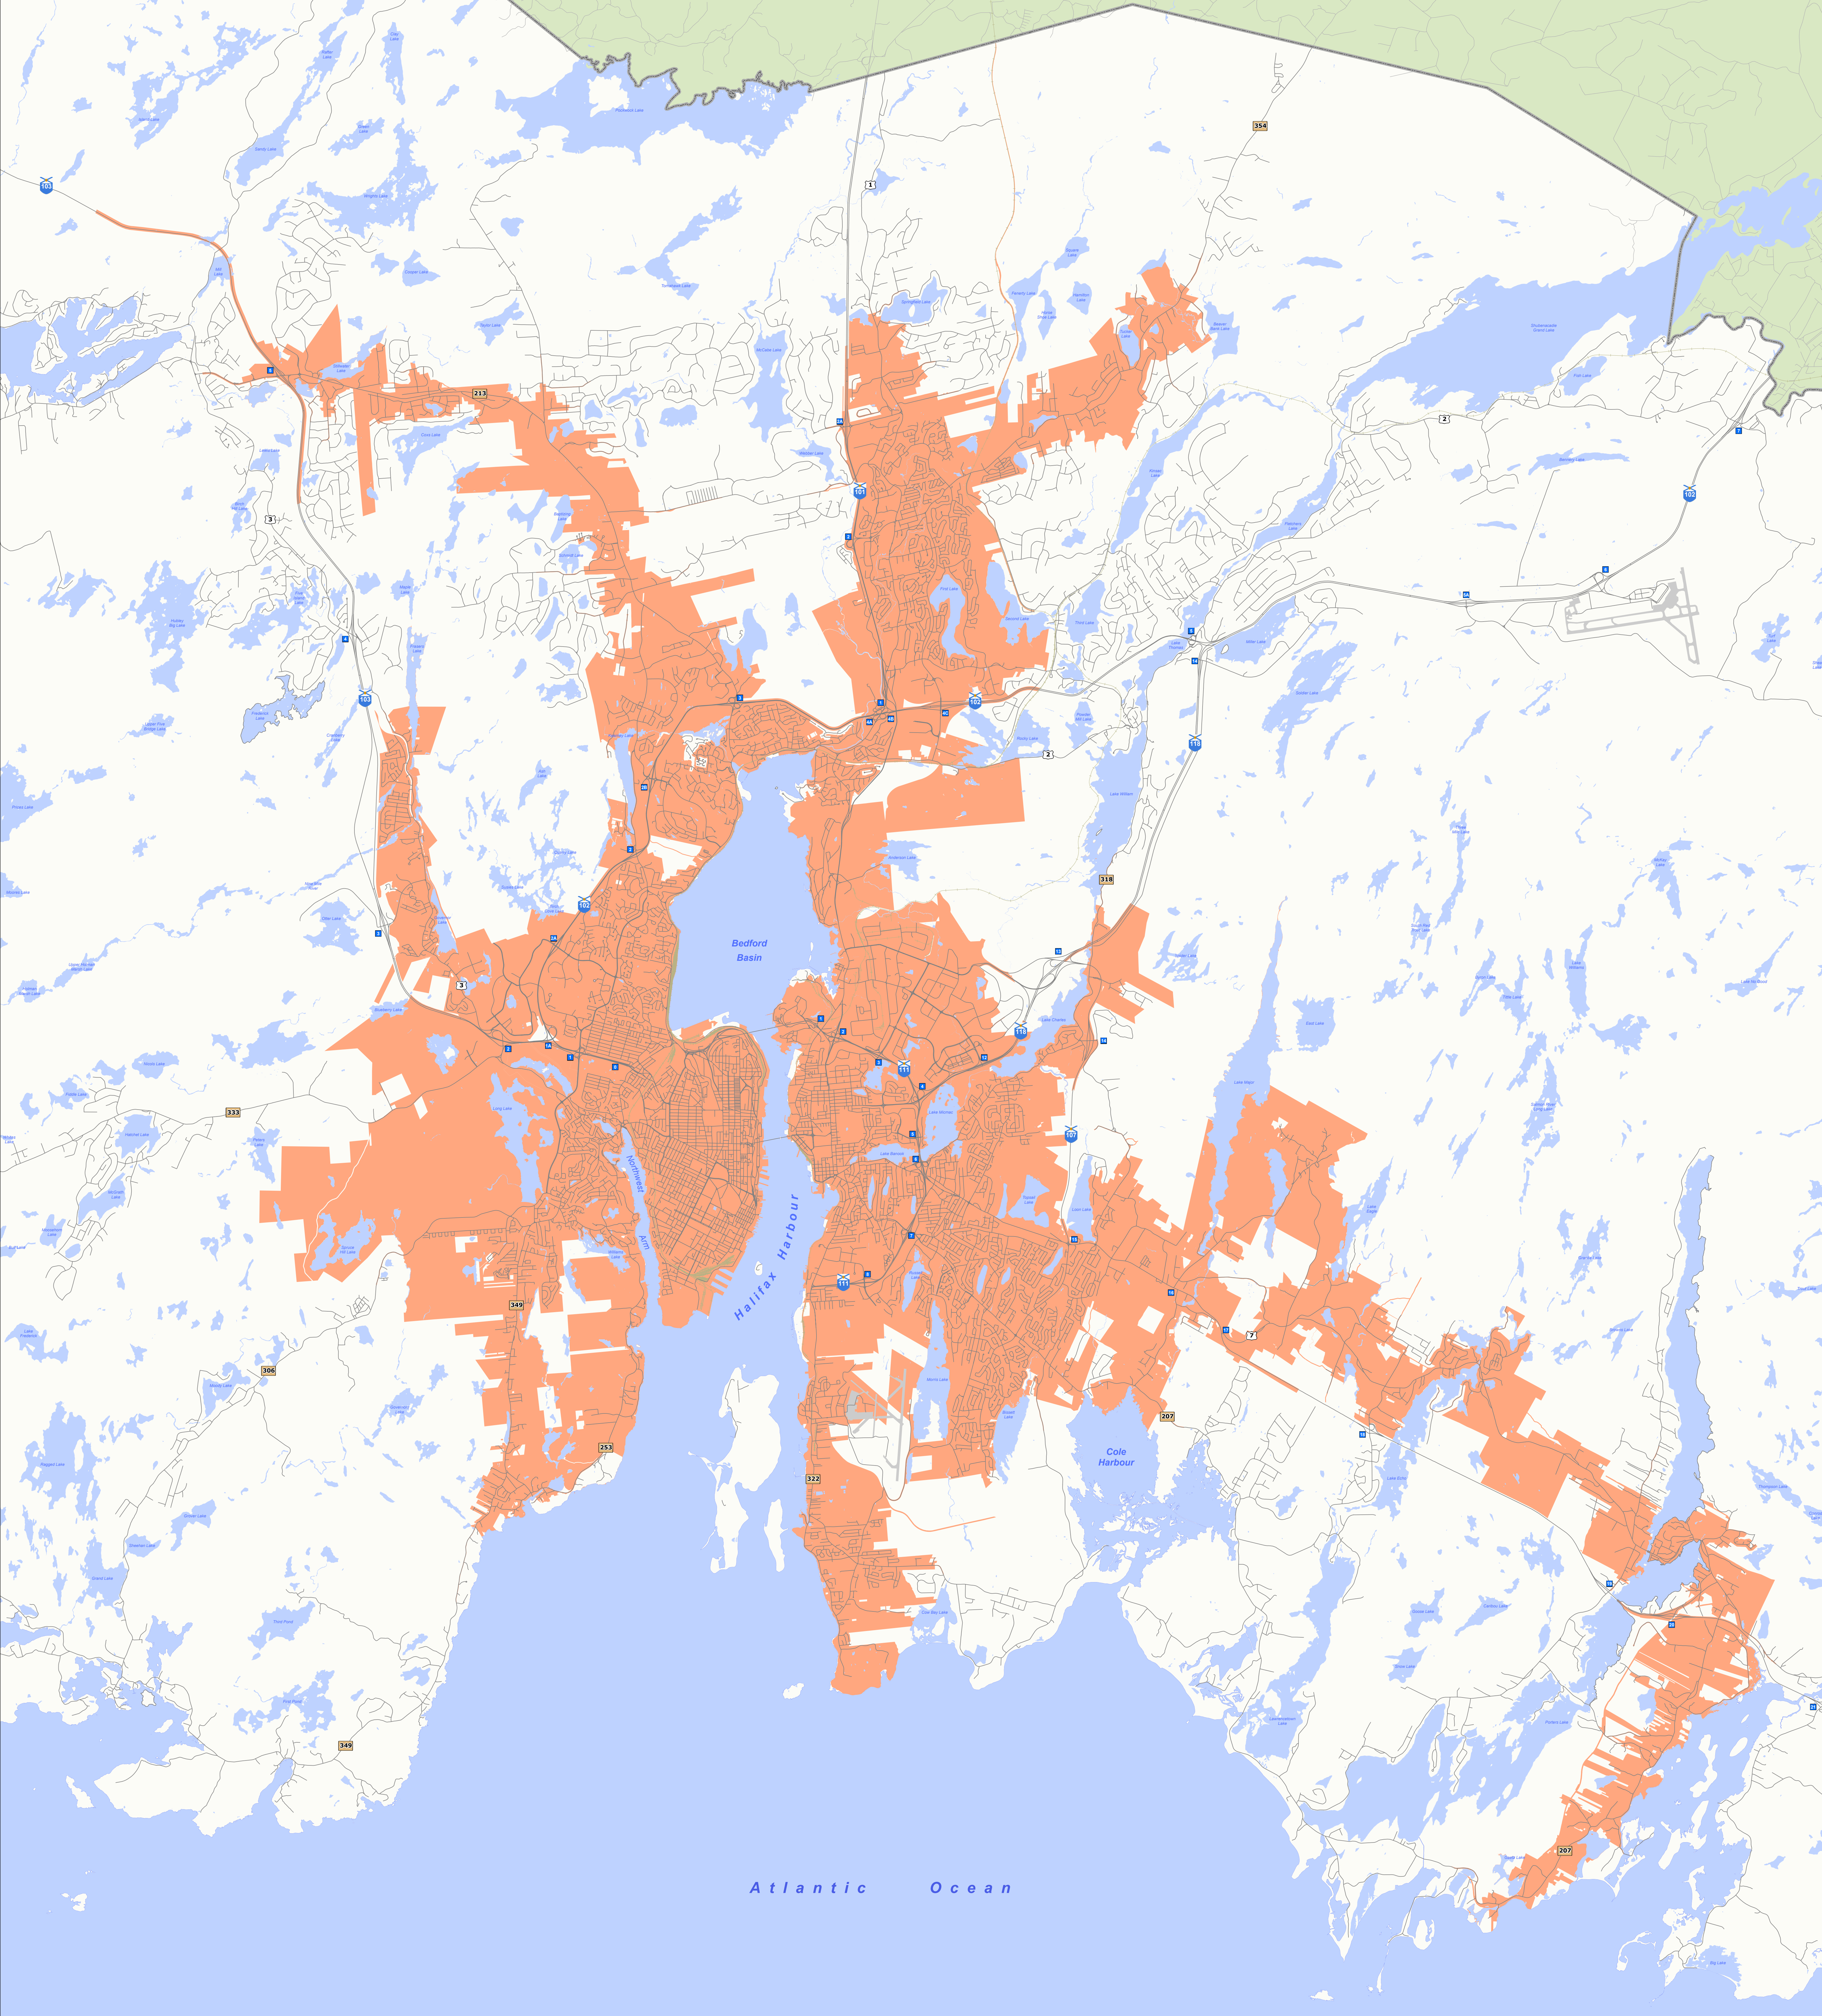

HALIFAX Local Transit Area Rate

Local Transit Area Rate