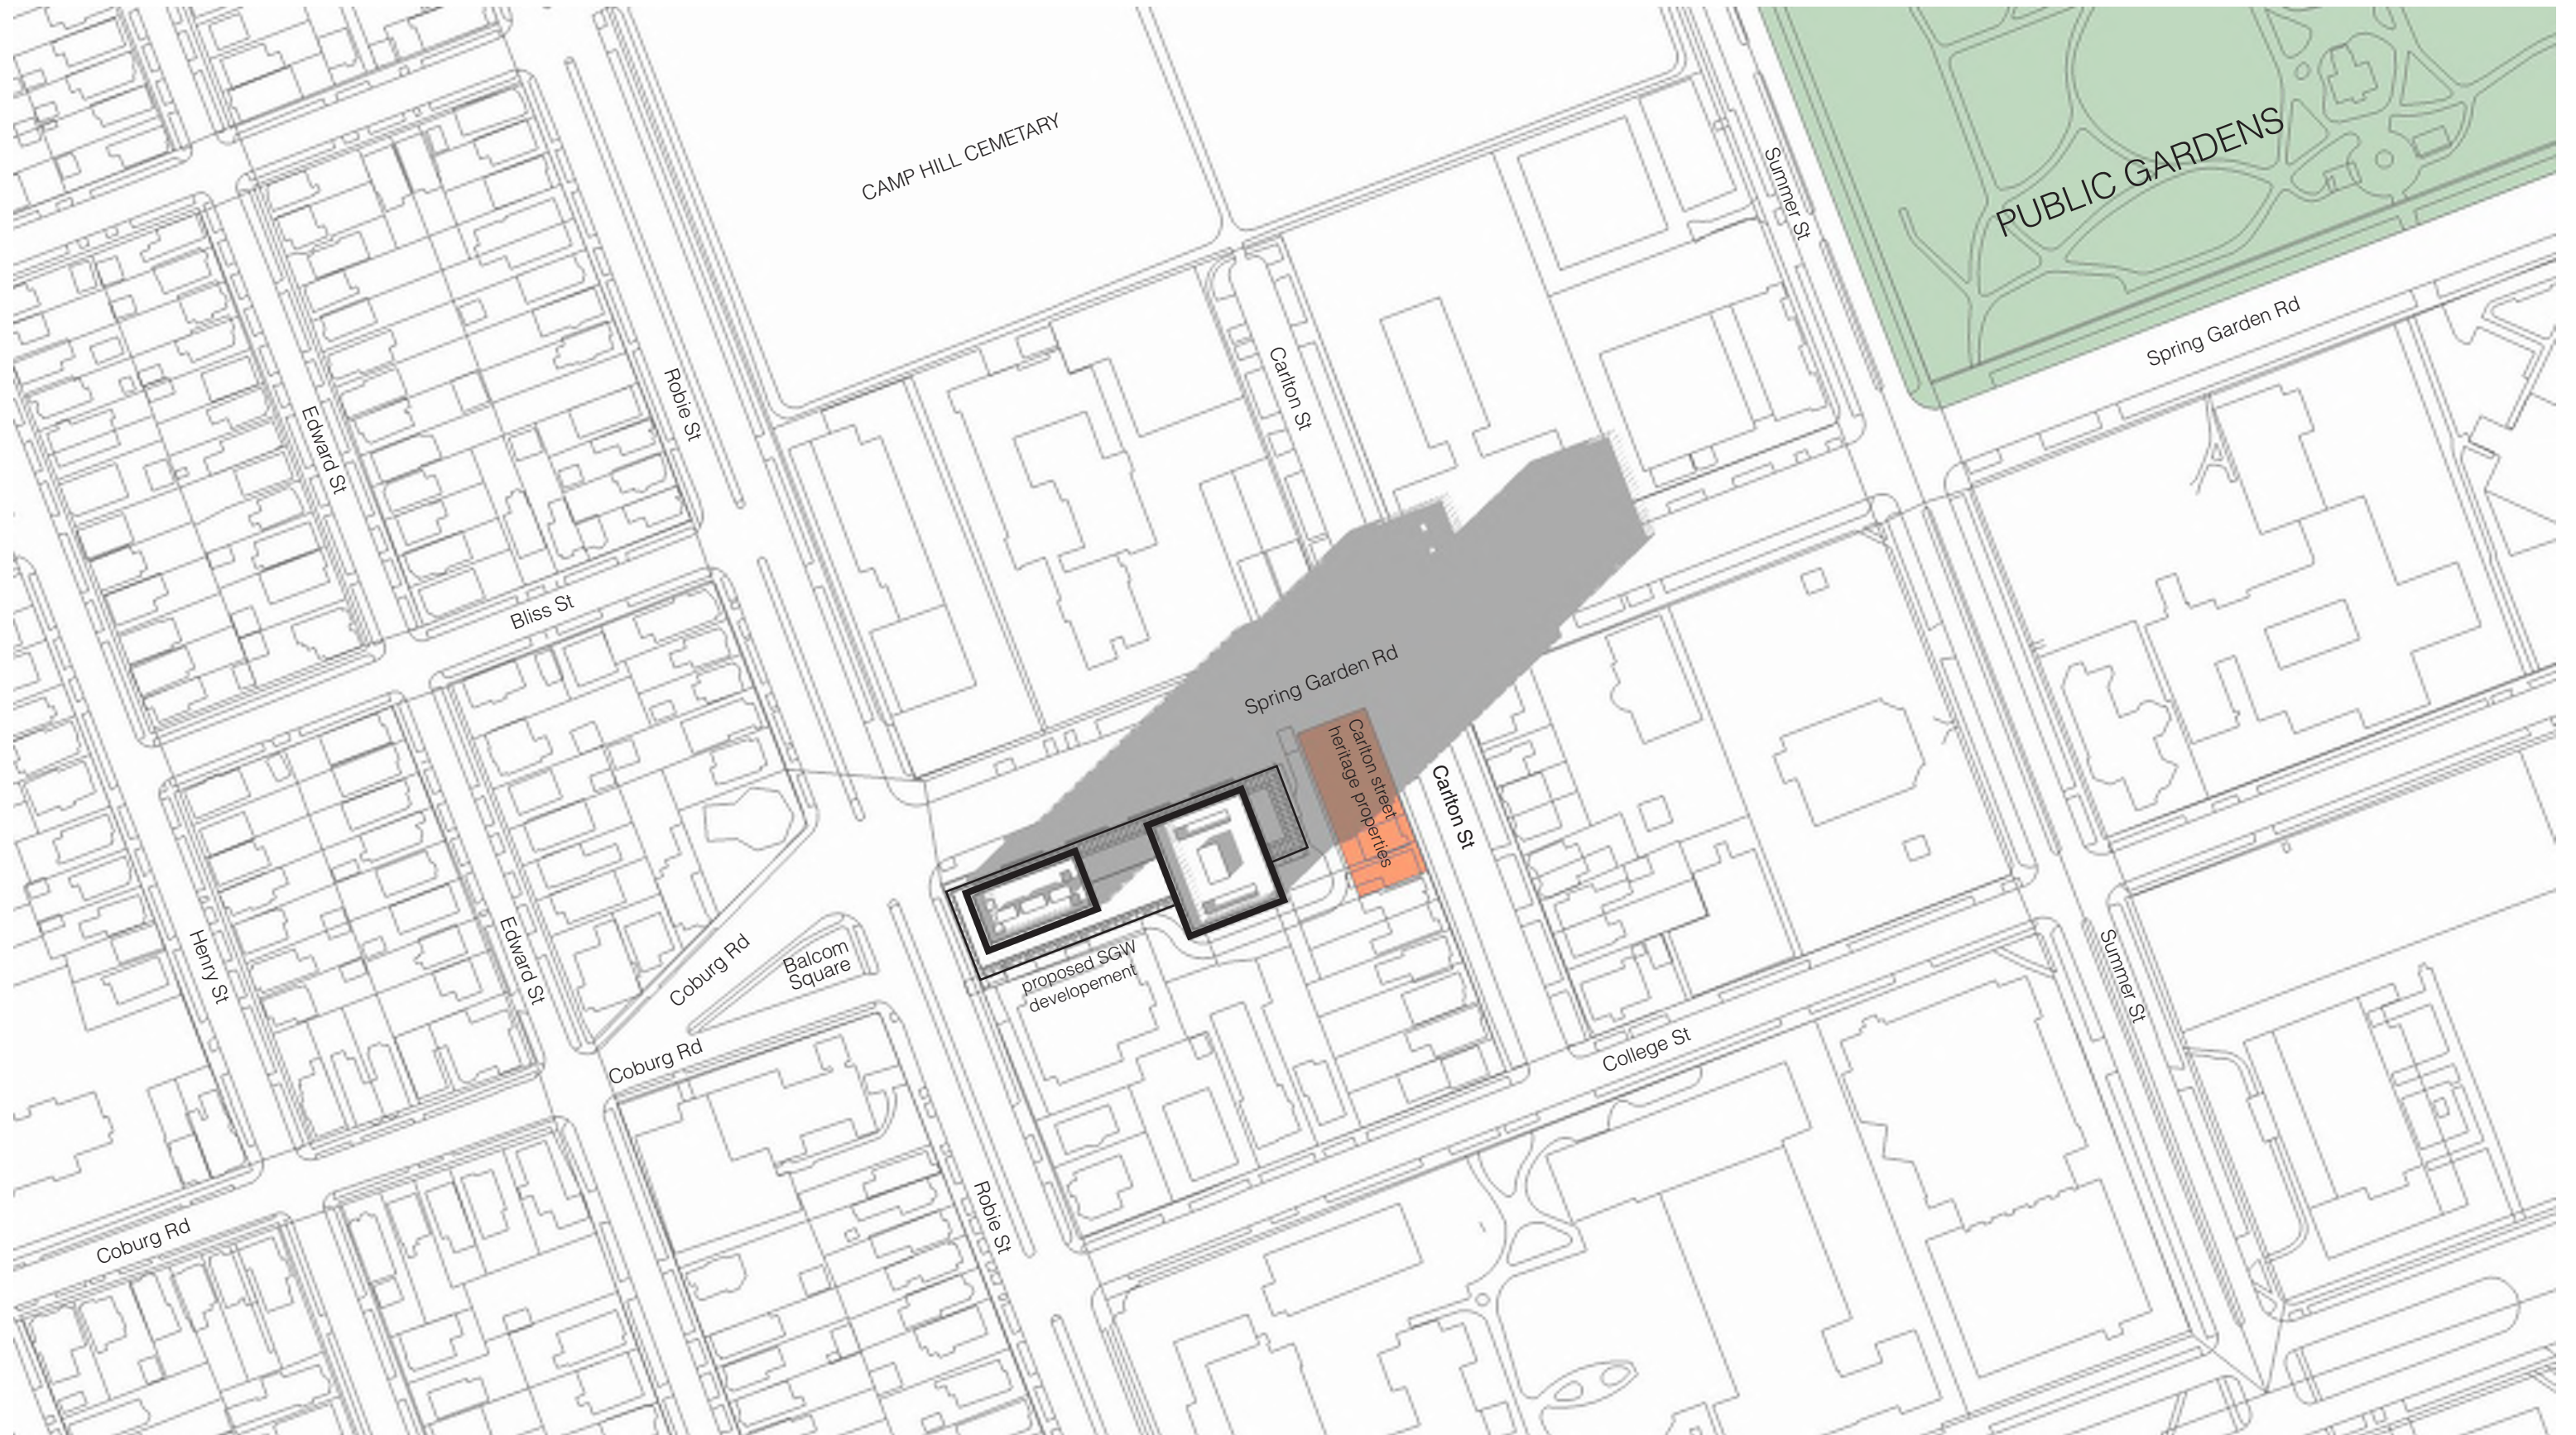

Spring Garden West (case 20218) Shadow Study

time: 02:00 PM  
Date: September 21, 2021

Spring Garden West (case 20218) Shadow Study

time: 02:15 PM

Date: September 21, 2021

Spring Garden West (case 20218) Shadow Study

time: 02:30 PM

Date: September 21, 2021

Spring Garden West (case 20218) Shadow Study

time: 02:45 PM

Date: September 21, 2021

Spring Garden West (case 20218) Shadow Study

time: 03:00 PM  
 Date: September 21, 2021

Spring Garden West (case 20218) Shadow Study

time: 03:15 PM

Date: September 21, 2021

Spring Garden West (case 20218) Shadow Study

time: 03:30 PM

Date: September 21, 2021

Spring Garden West (case 20218) Shadow Study

time: 03:45 PM  
Date: September 21, 2021

Spring Garden West (case 20218) Shadow Study

time: 04:00 PM

Date: September 21, 2021

Spring Garden West (case 20218) Shadow Study

time: 04:15 PM  
Date: September 21, 2021