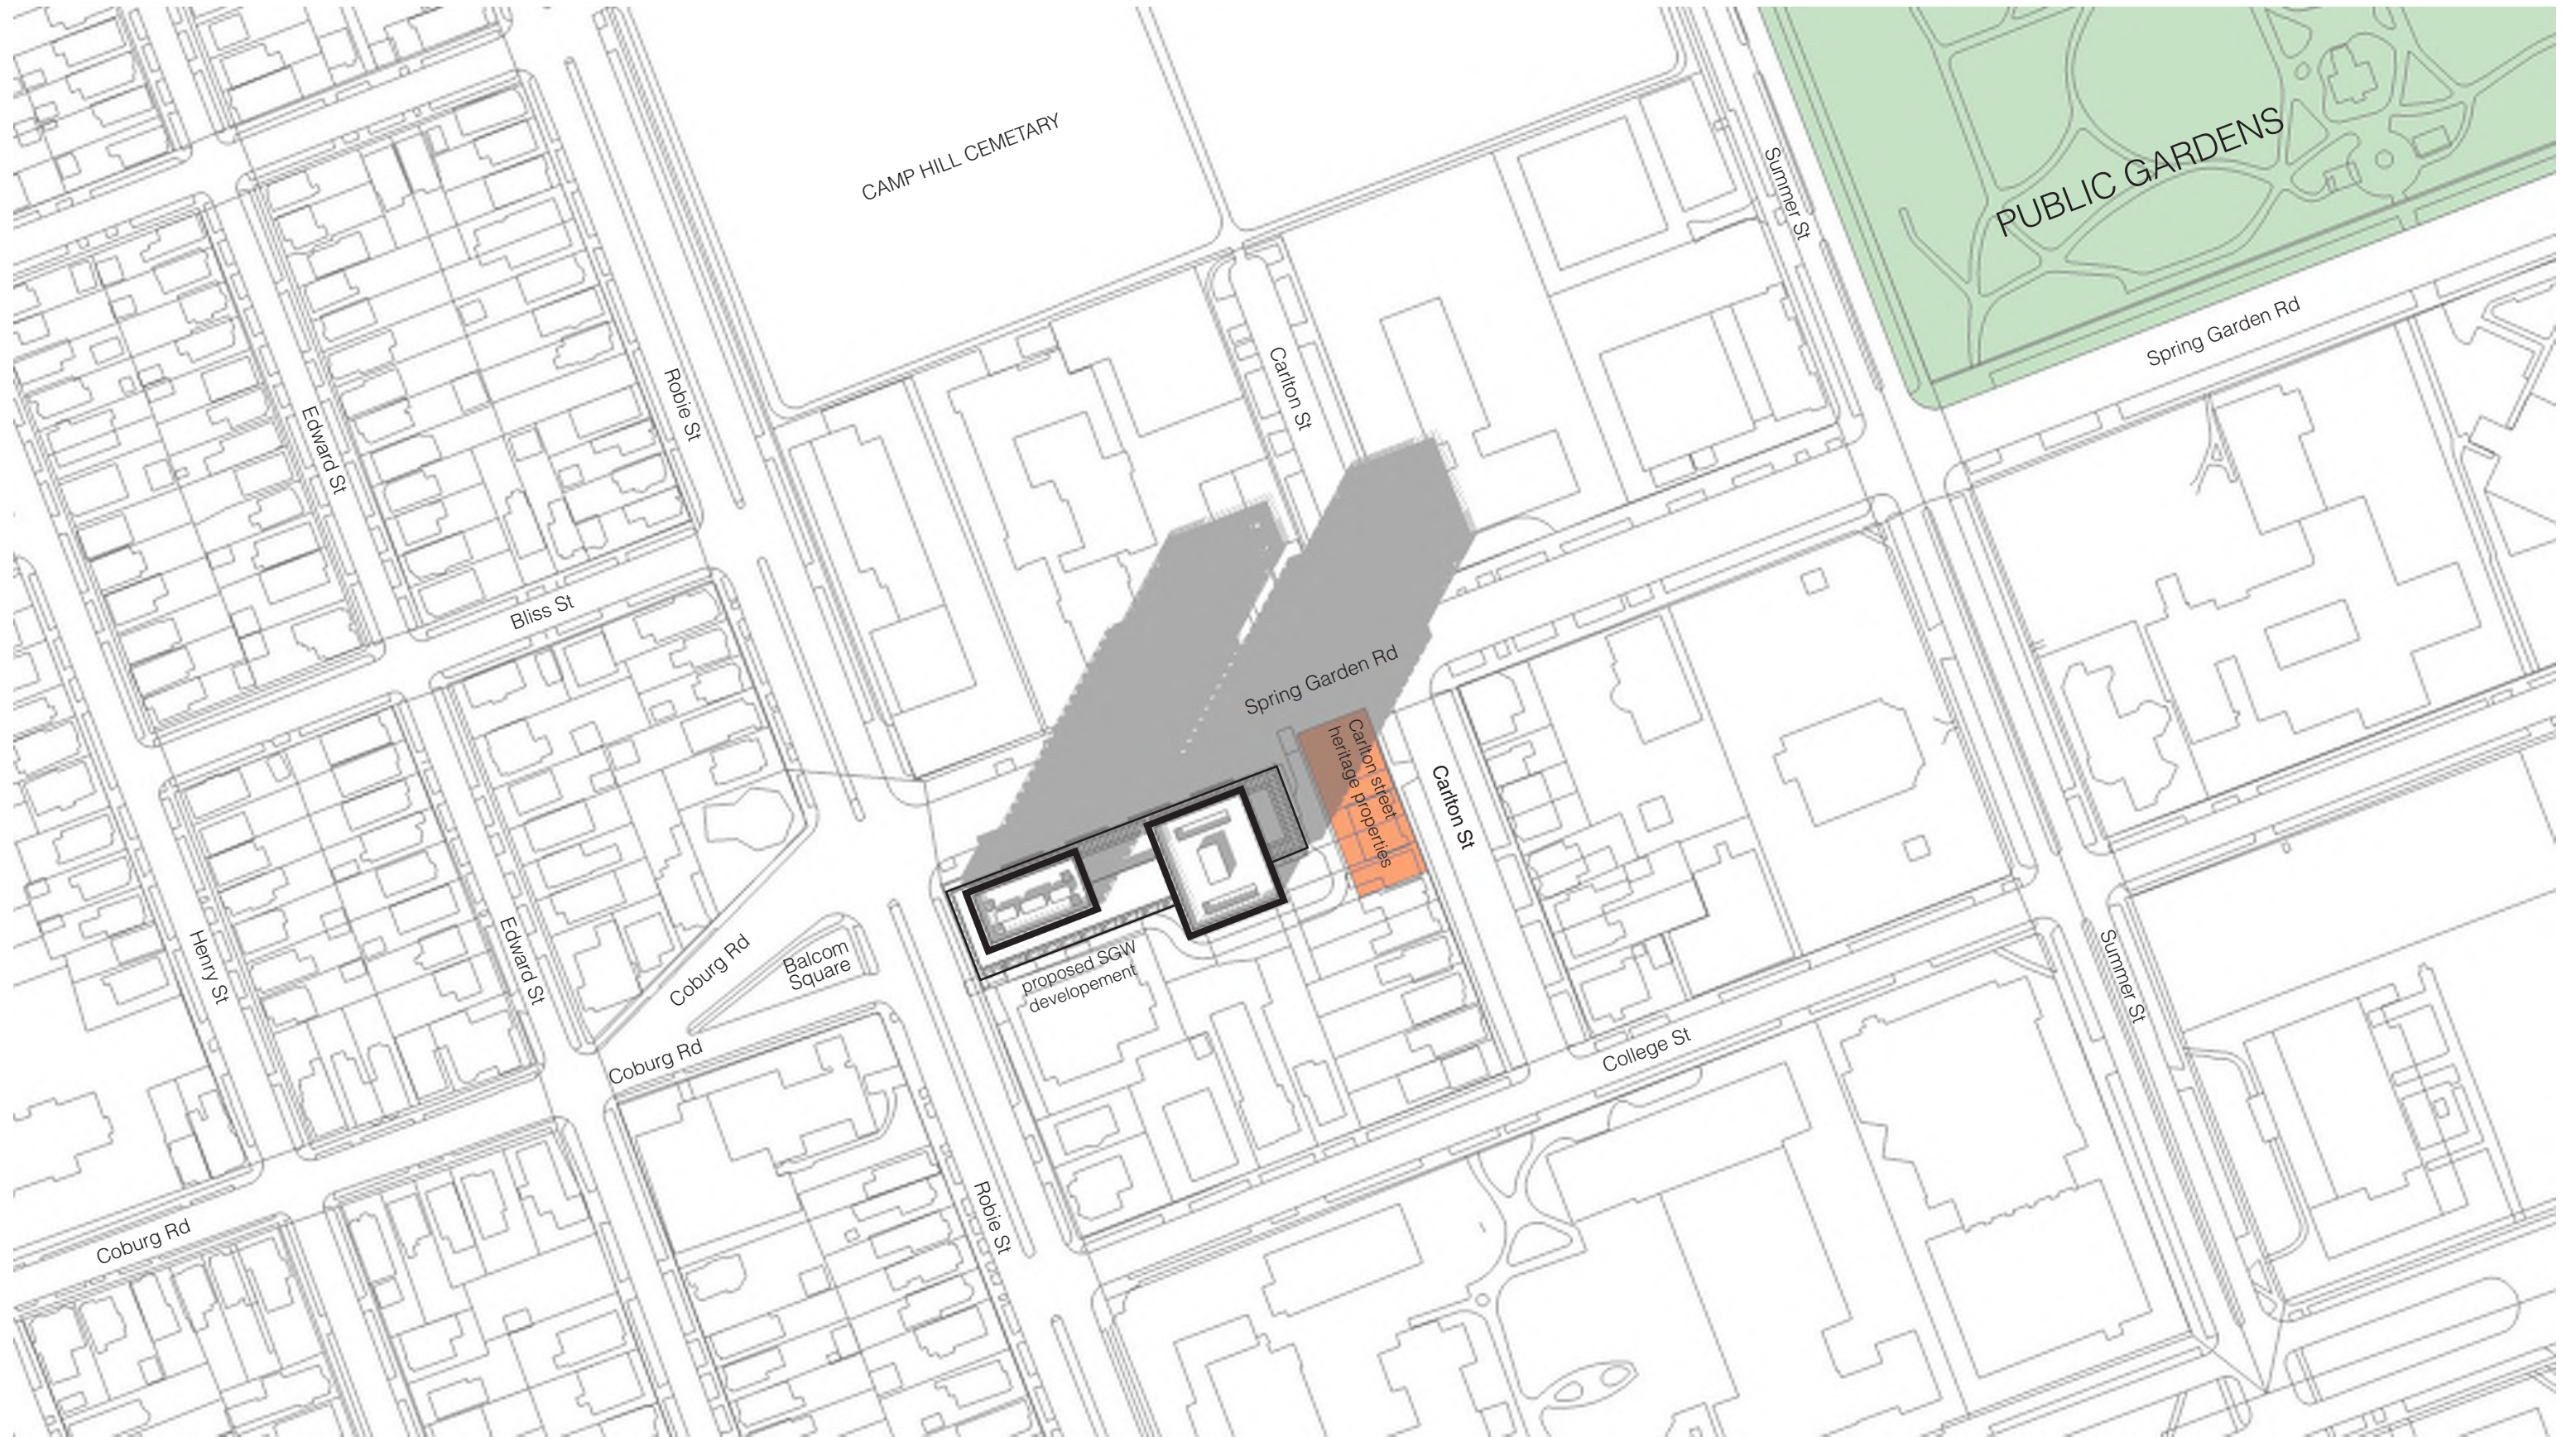

time: 01:15 PM

Date: September 21, 2021

Spring Garden West (case 20218) Shadow Study

time: 01:30 PM

Date: September 21, 2021

Spring Garden West (case 20218) Shadow Study

time: 01:45 PM

Date: September 21, 2021

Spring Garden West (case 20218) Shadow Study

time: 02:00 PM  
Date: September 21, 2021

Spring Garden West (case 20218) Shadow Study

time: 02:15 PM

Date: September 21, 2021

Spring Garden West (case 20218) Shadow Study

time: 02:30 PM

Date: September 21, 2021

Spring Garden West (case 20218) Shadow Study

time: 02:45 PM

Date: September 21, 2021

Spring Garden West (case 20218) Shadow Study

time: 03:00 PM  
 Date: September 21, 2021