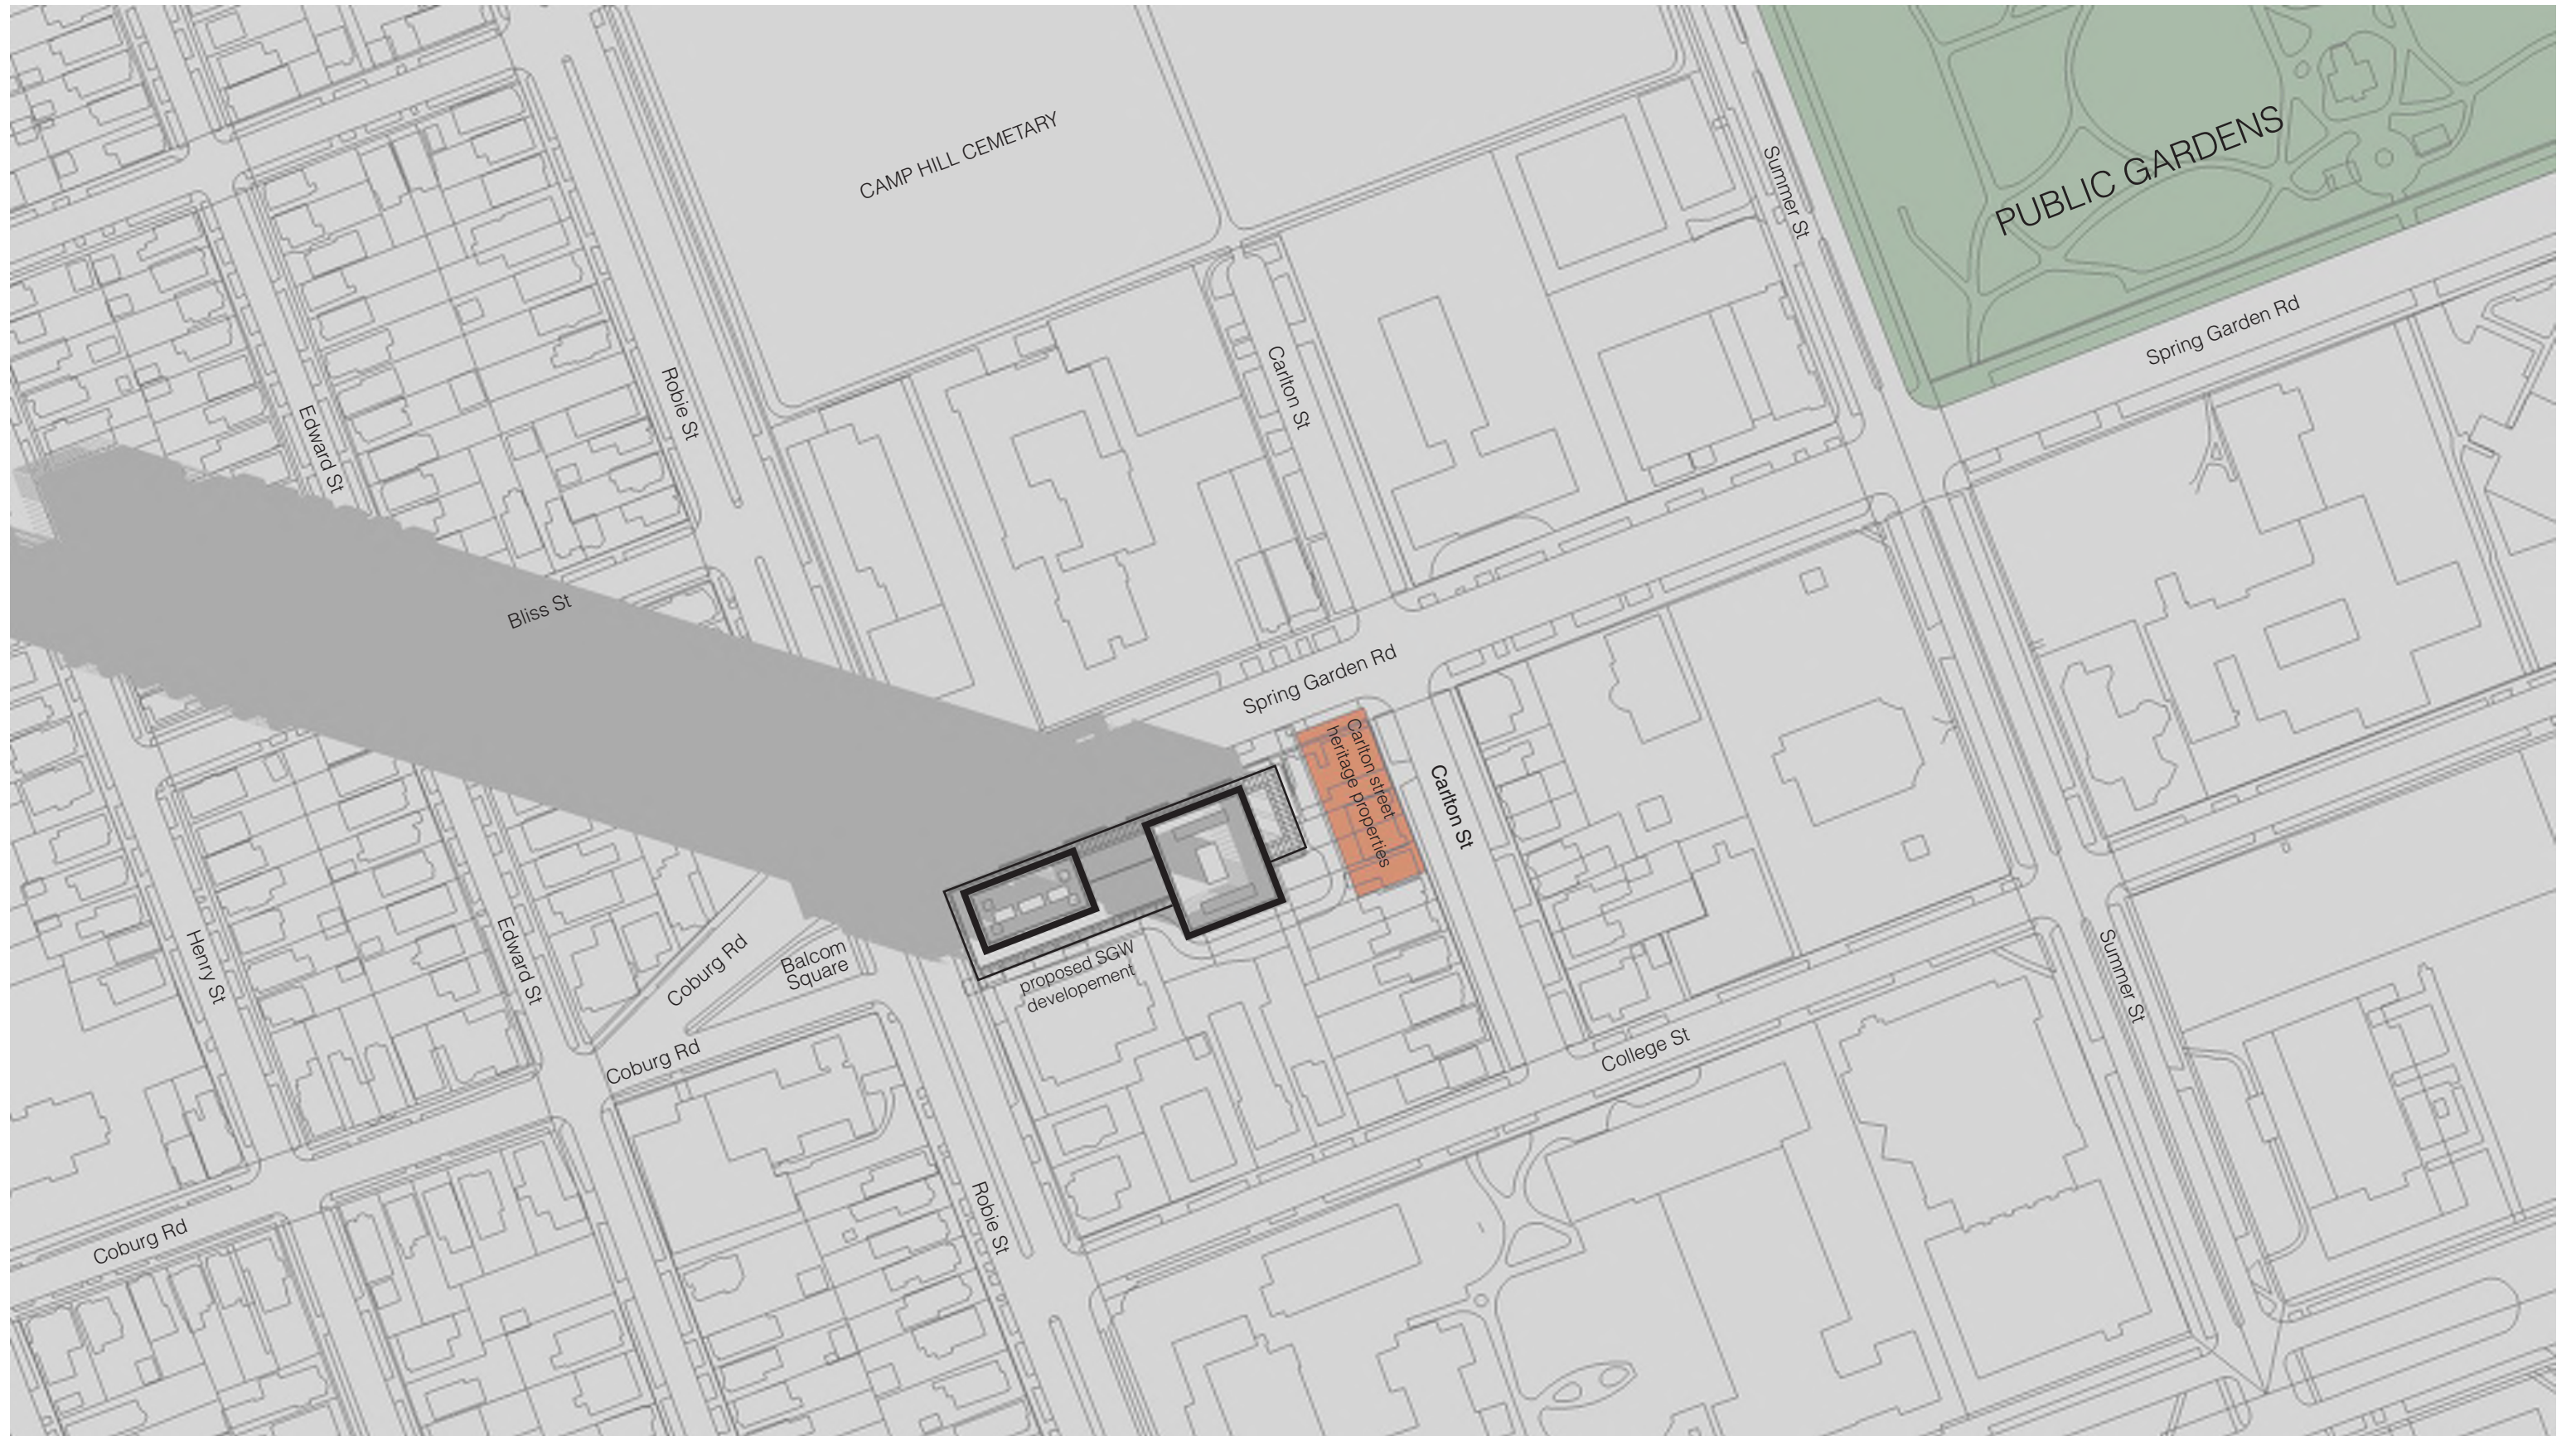

time: 08:15 AM

Date: September 21, 2021

Spring Garden West (case 20218) Shadow Study

time: 08:30 AM

Date: September 21, 2021

Spring Garden West (case 20218) Shadow Study

time: 08:45 AM

Date: September 21, 2021

Spring Garden West (case 20218) Shadow Study

time: 09:00 AM

Date: September 21, 2021

Spring Garden West (case 20218) Shadow Study

time: 09:15 AM

Date: September 21, 2021

Spring Garden West (case 20218) Shadow Study

time: 09:30 AM

Date: September 21, 2021

Spring Garden West (case 20218) Shadow Study

time: 09:45 AM

Date: September 21, 2021

Spring Garden West (case 20218) Shadow Study

time: 10:00 AM  
Date: September 21, 2021