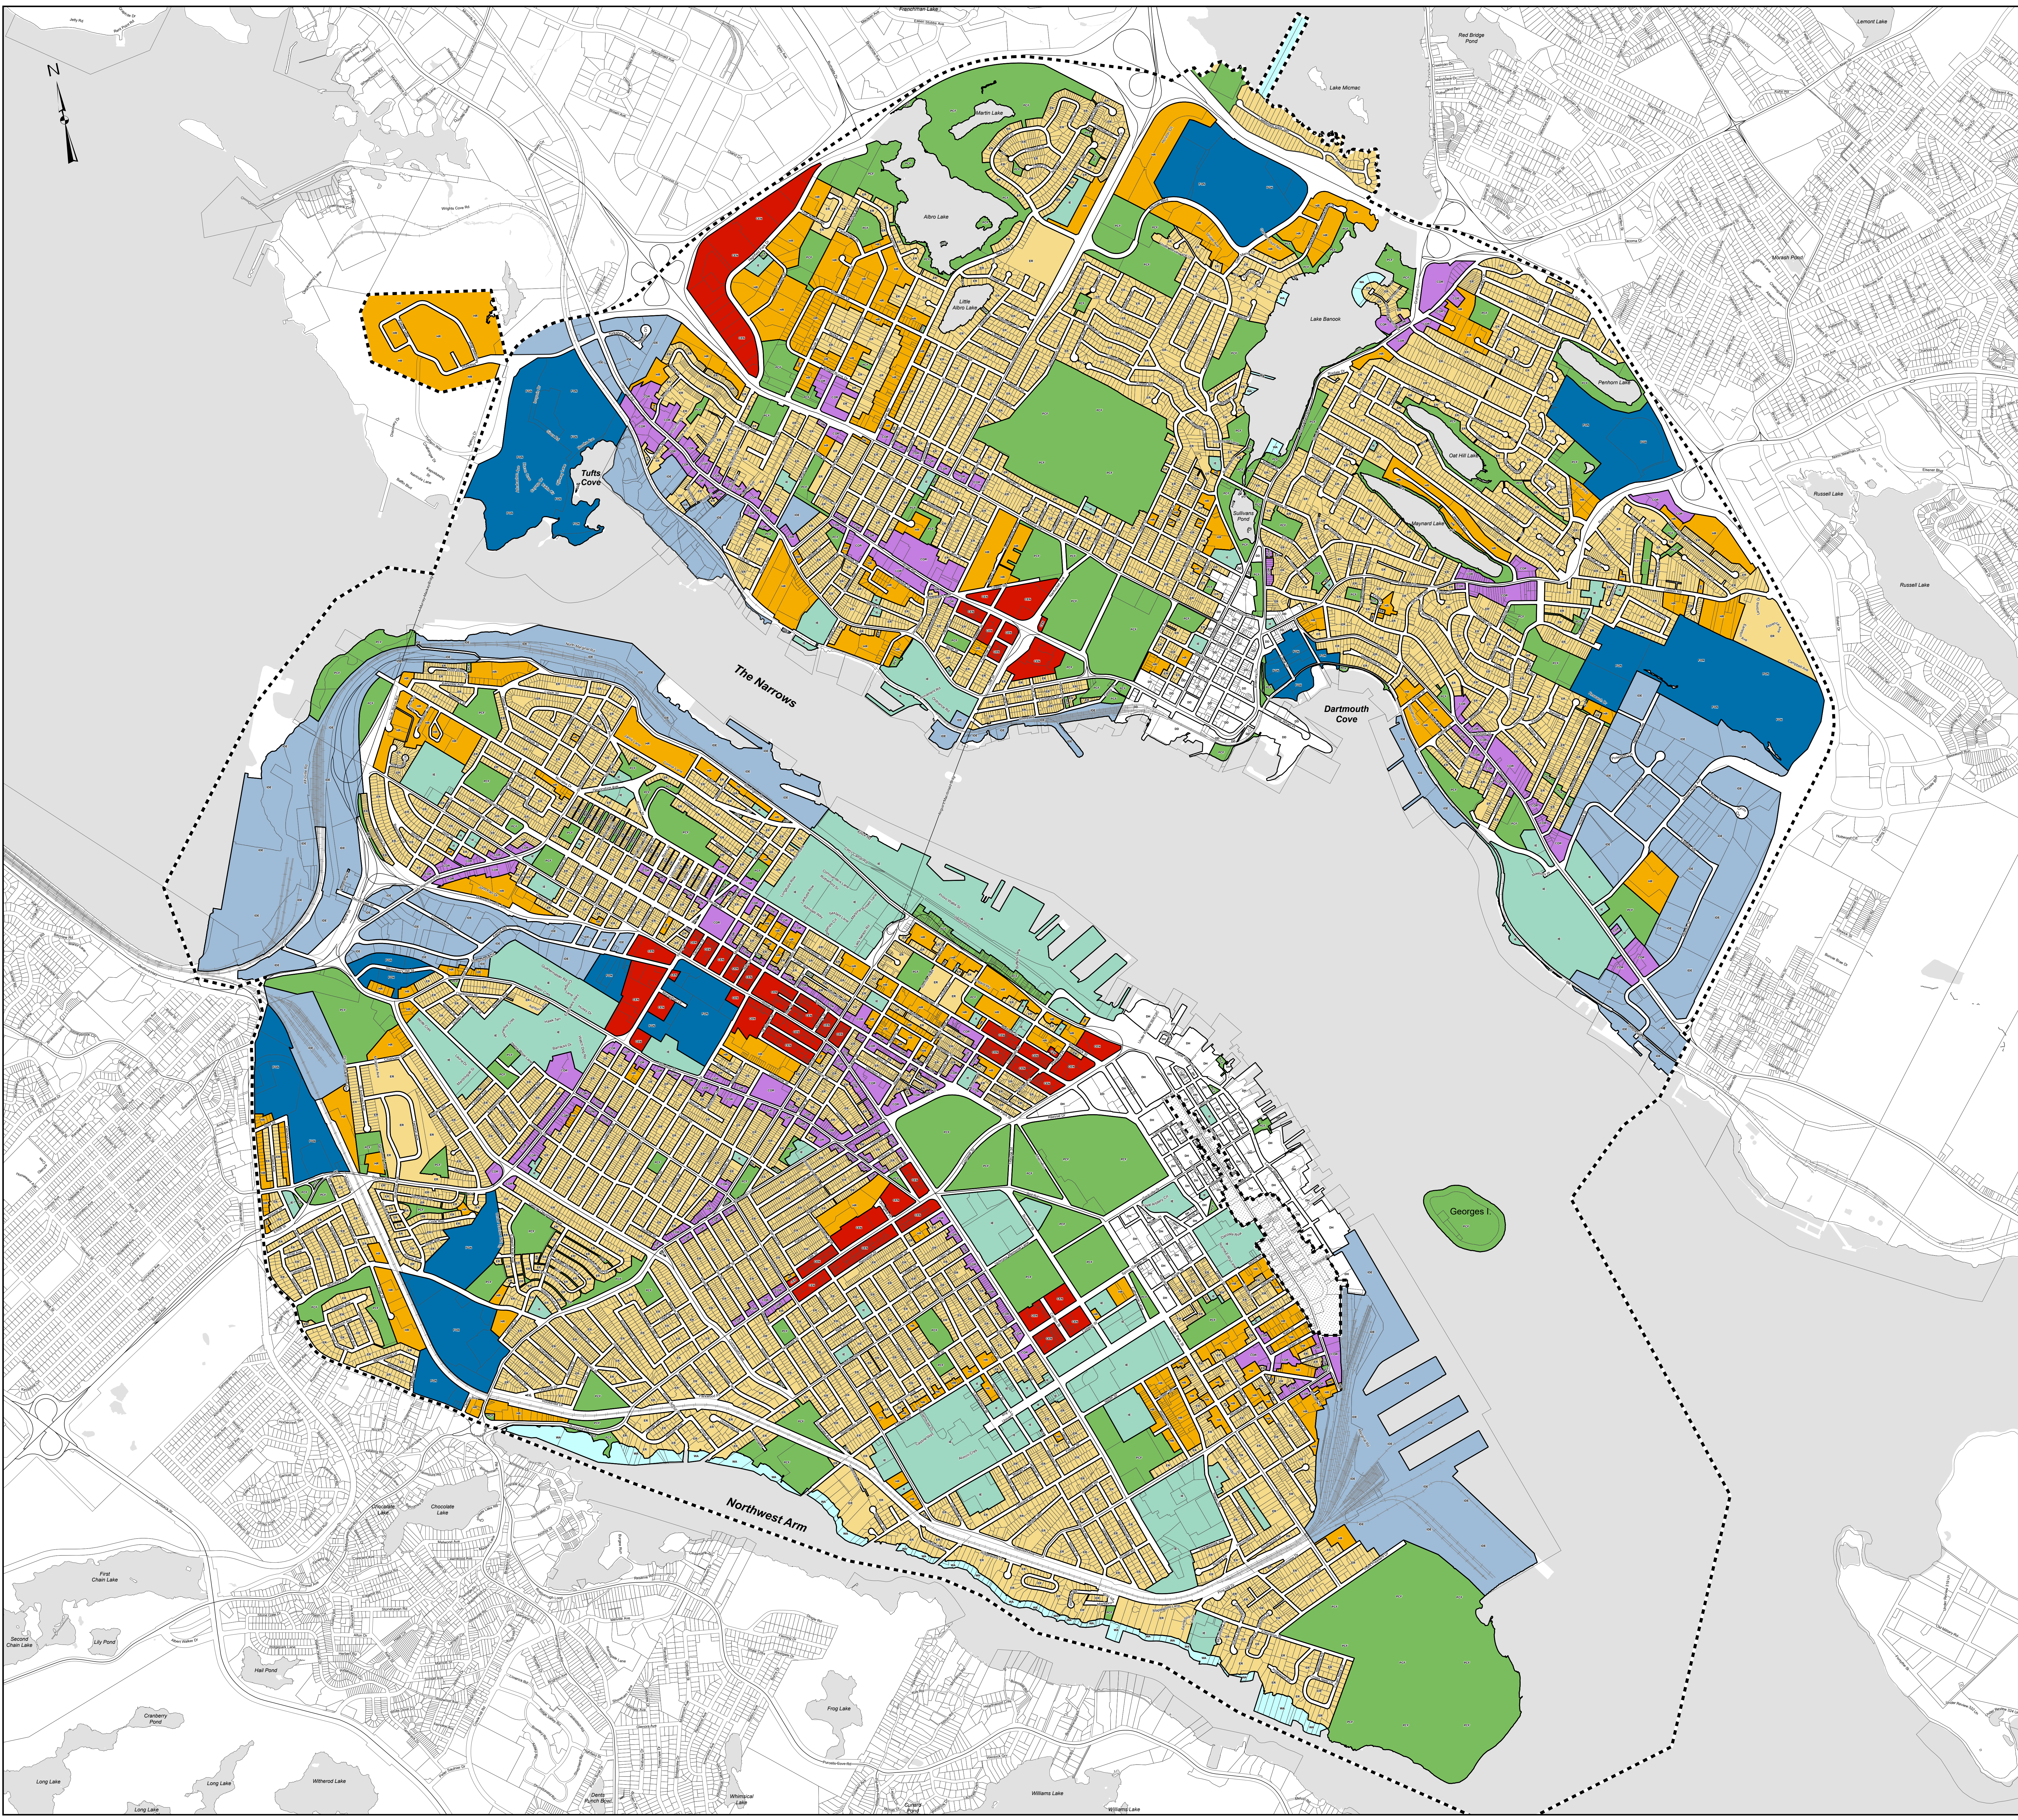

HALIFAX

Regional Centre Secondary Municipal Planning Strategy

MAP 1 URBAN STRUCTURE DESIGNATIONS

- CEN Centre Designation
- COR Corridor Designation
- D Downtown Designation
- ER Established Residential Designation
- FGN Future Growth Node Designation
- HR Higher-Order Residential Designation
- IDE Industrial Employment Designation
- IE Institutional Employment Designation
- PCF Park and Community Facility Designation
- WA Water Access Designation
- Regional Centre Plan Area
- Plan Does Not Apply
(Barrington Street HCD and Old South Suburb HCD).
Refer to the Downtown Halifax SMPS

Last Updated 5/20/2021

Scale 1:10,000

Prepared By:
Halifax Regional Municipality

HRM does not guarantee the accuracy of any base map representation on this plan.