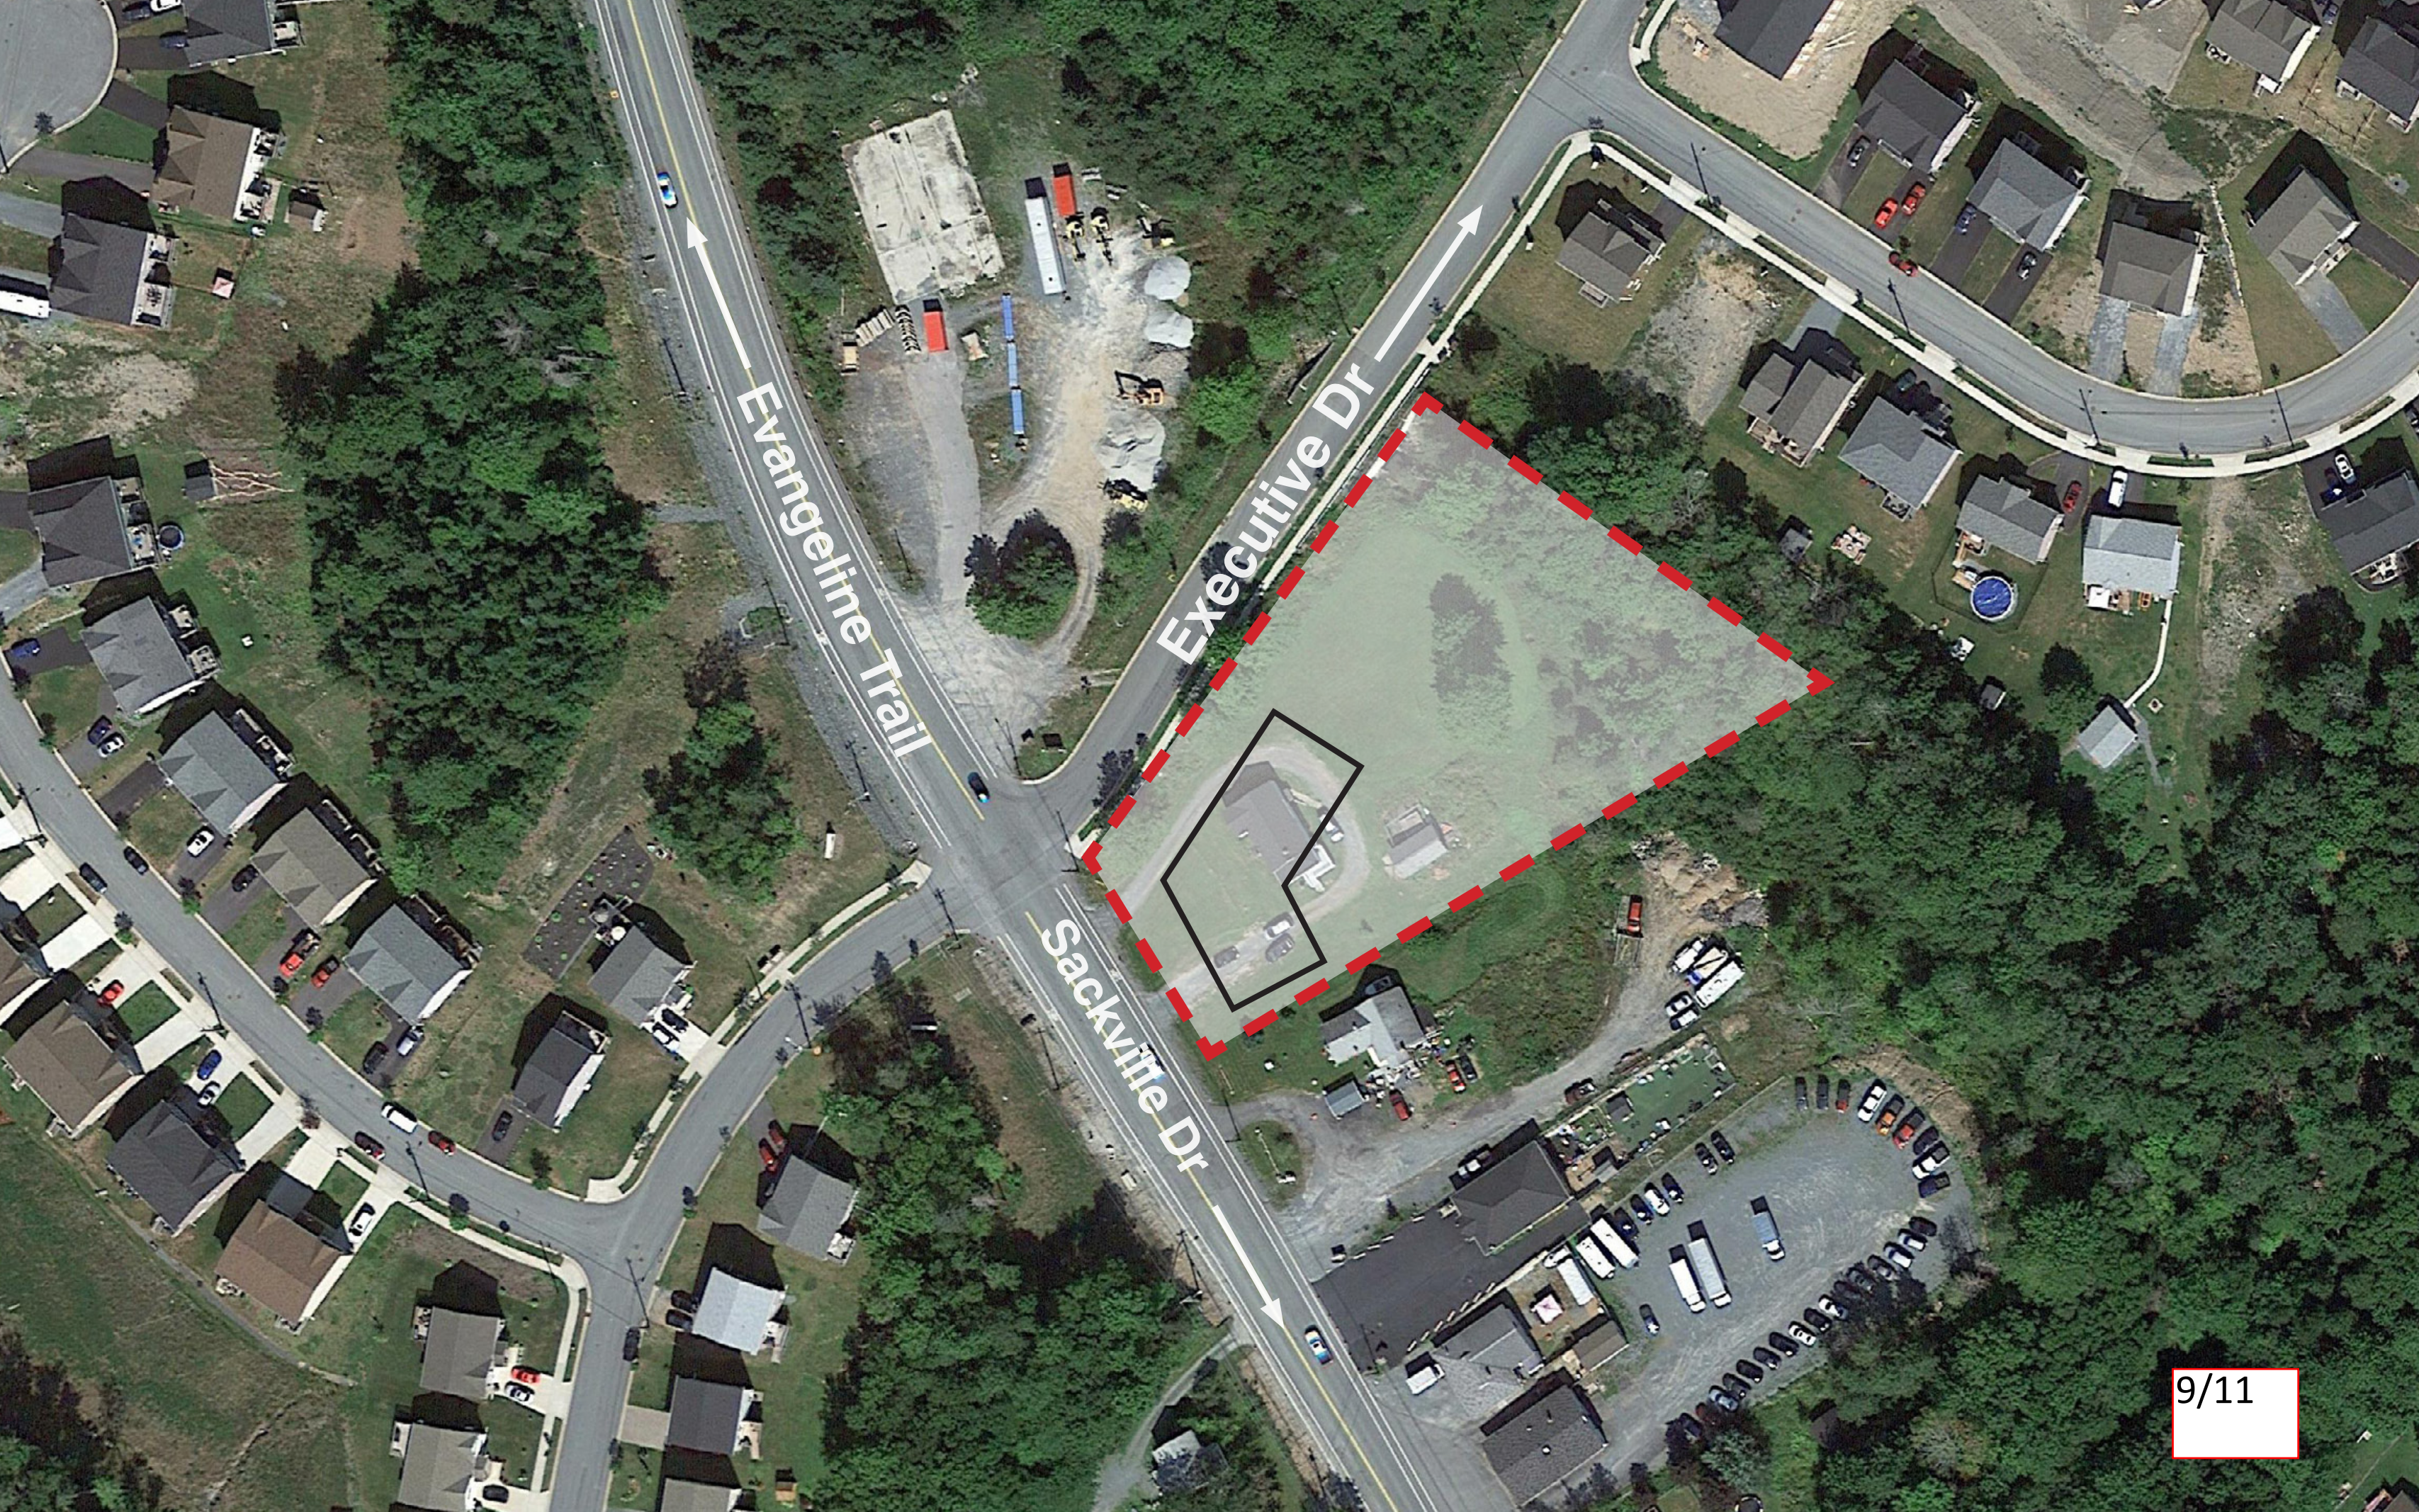

SITE

sackville dr

hwy 101

- THE IMMEDIATE CONTEXT -

Evangeline Trail

Executive Dr

Sackville Dr

site

- PROJECT CONCEPT -

← EXECUTIVE DRIVE →

← SACKVILLE DRIVE →

MECHANICAL SCREEN

6 m

STORE FRONT SYSTEM WITH CLEAR VISION GLASS

STORE FRONT SYSTEM WITH CLEAR VISION GLASS

SOUTHWEST ELEVATION (SACKVILLE DR)

MECHANICAL SCREEN

ARCH. PANEL SYSTEM OR SIMILAR (DARK TONE)

VERTICAL WOOD SIDING OR SIMILAR

6 m

STORE FRONT SYSTEM WITH CLEAR VISION GLASS

STORE FRONT SYSTEM WITH CLEAR VISION GLASS

STORE FRONT SYSTEM WITH CLEAR VISION GLASS