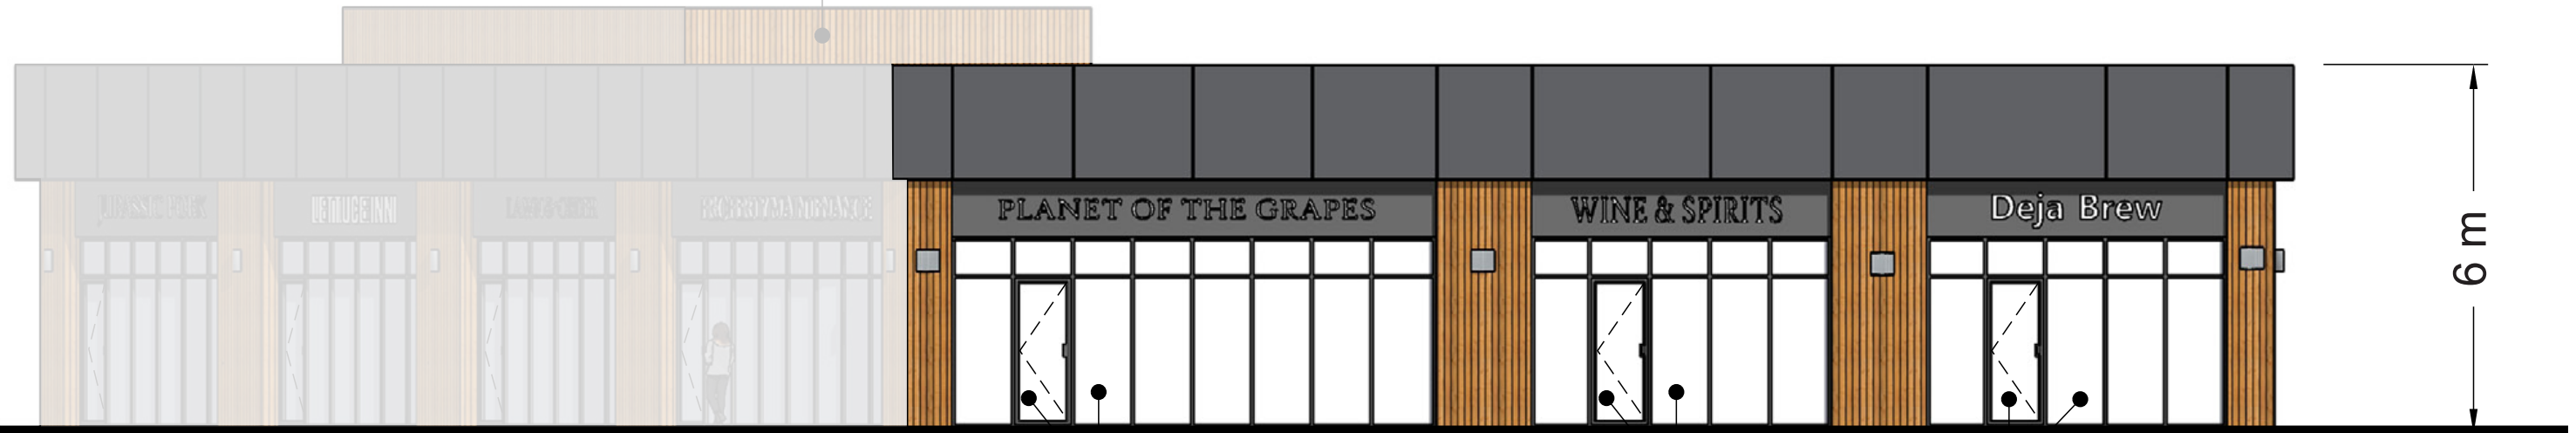

- PROJECT CONCEPT -

← EXECUTIVE DRIVE →

← SACKVILLE DRIVE →

MECHANICAL SCREEN

6 m

STORE FRONT SYSTEM WITH CLEAR VISION GLASS

STORE FRONT SYSTEM WITH CLEAR VISION GLASS

SOUTHWEST ELEVATION (SACKVILLE DR)

MECHANICAL SCREEN

ARCH. PANEL SYSTEM OR SIMILAR (DARK TONE)

VERTICAL WOOD SIDING OR SIMILAR

6 m

STORE FRONT SYSTEM WITH CLEAR VISION GLASS

STORE FRONT SYSTEM WITH CLEAR VISION GLASS

STORE FRONT SYSTEM WITH CLEAR VISION GLASS

STORE FRONT SYSTEM WITH CLEAR VISION GLASS

NORTHWEST ELEVATION (EXECUTIVE DR)

- THANK YOU -