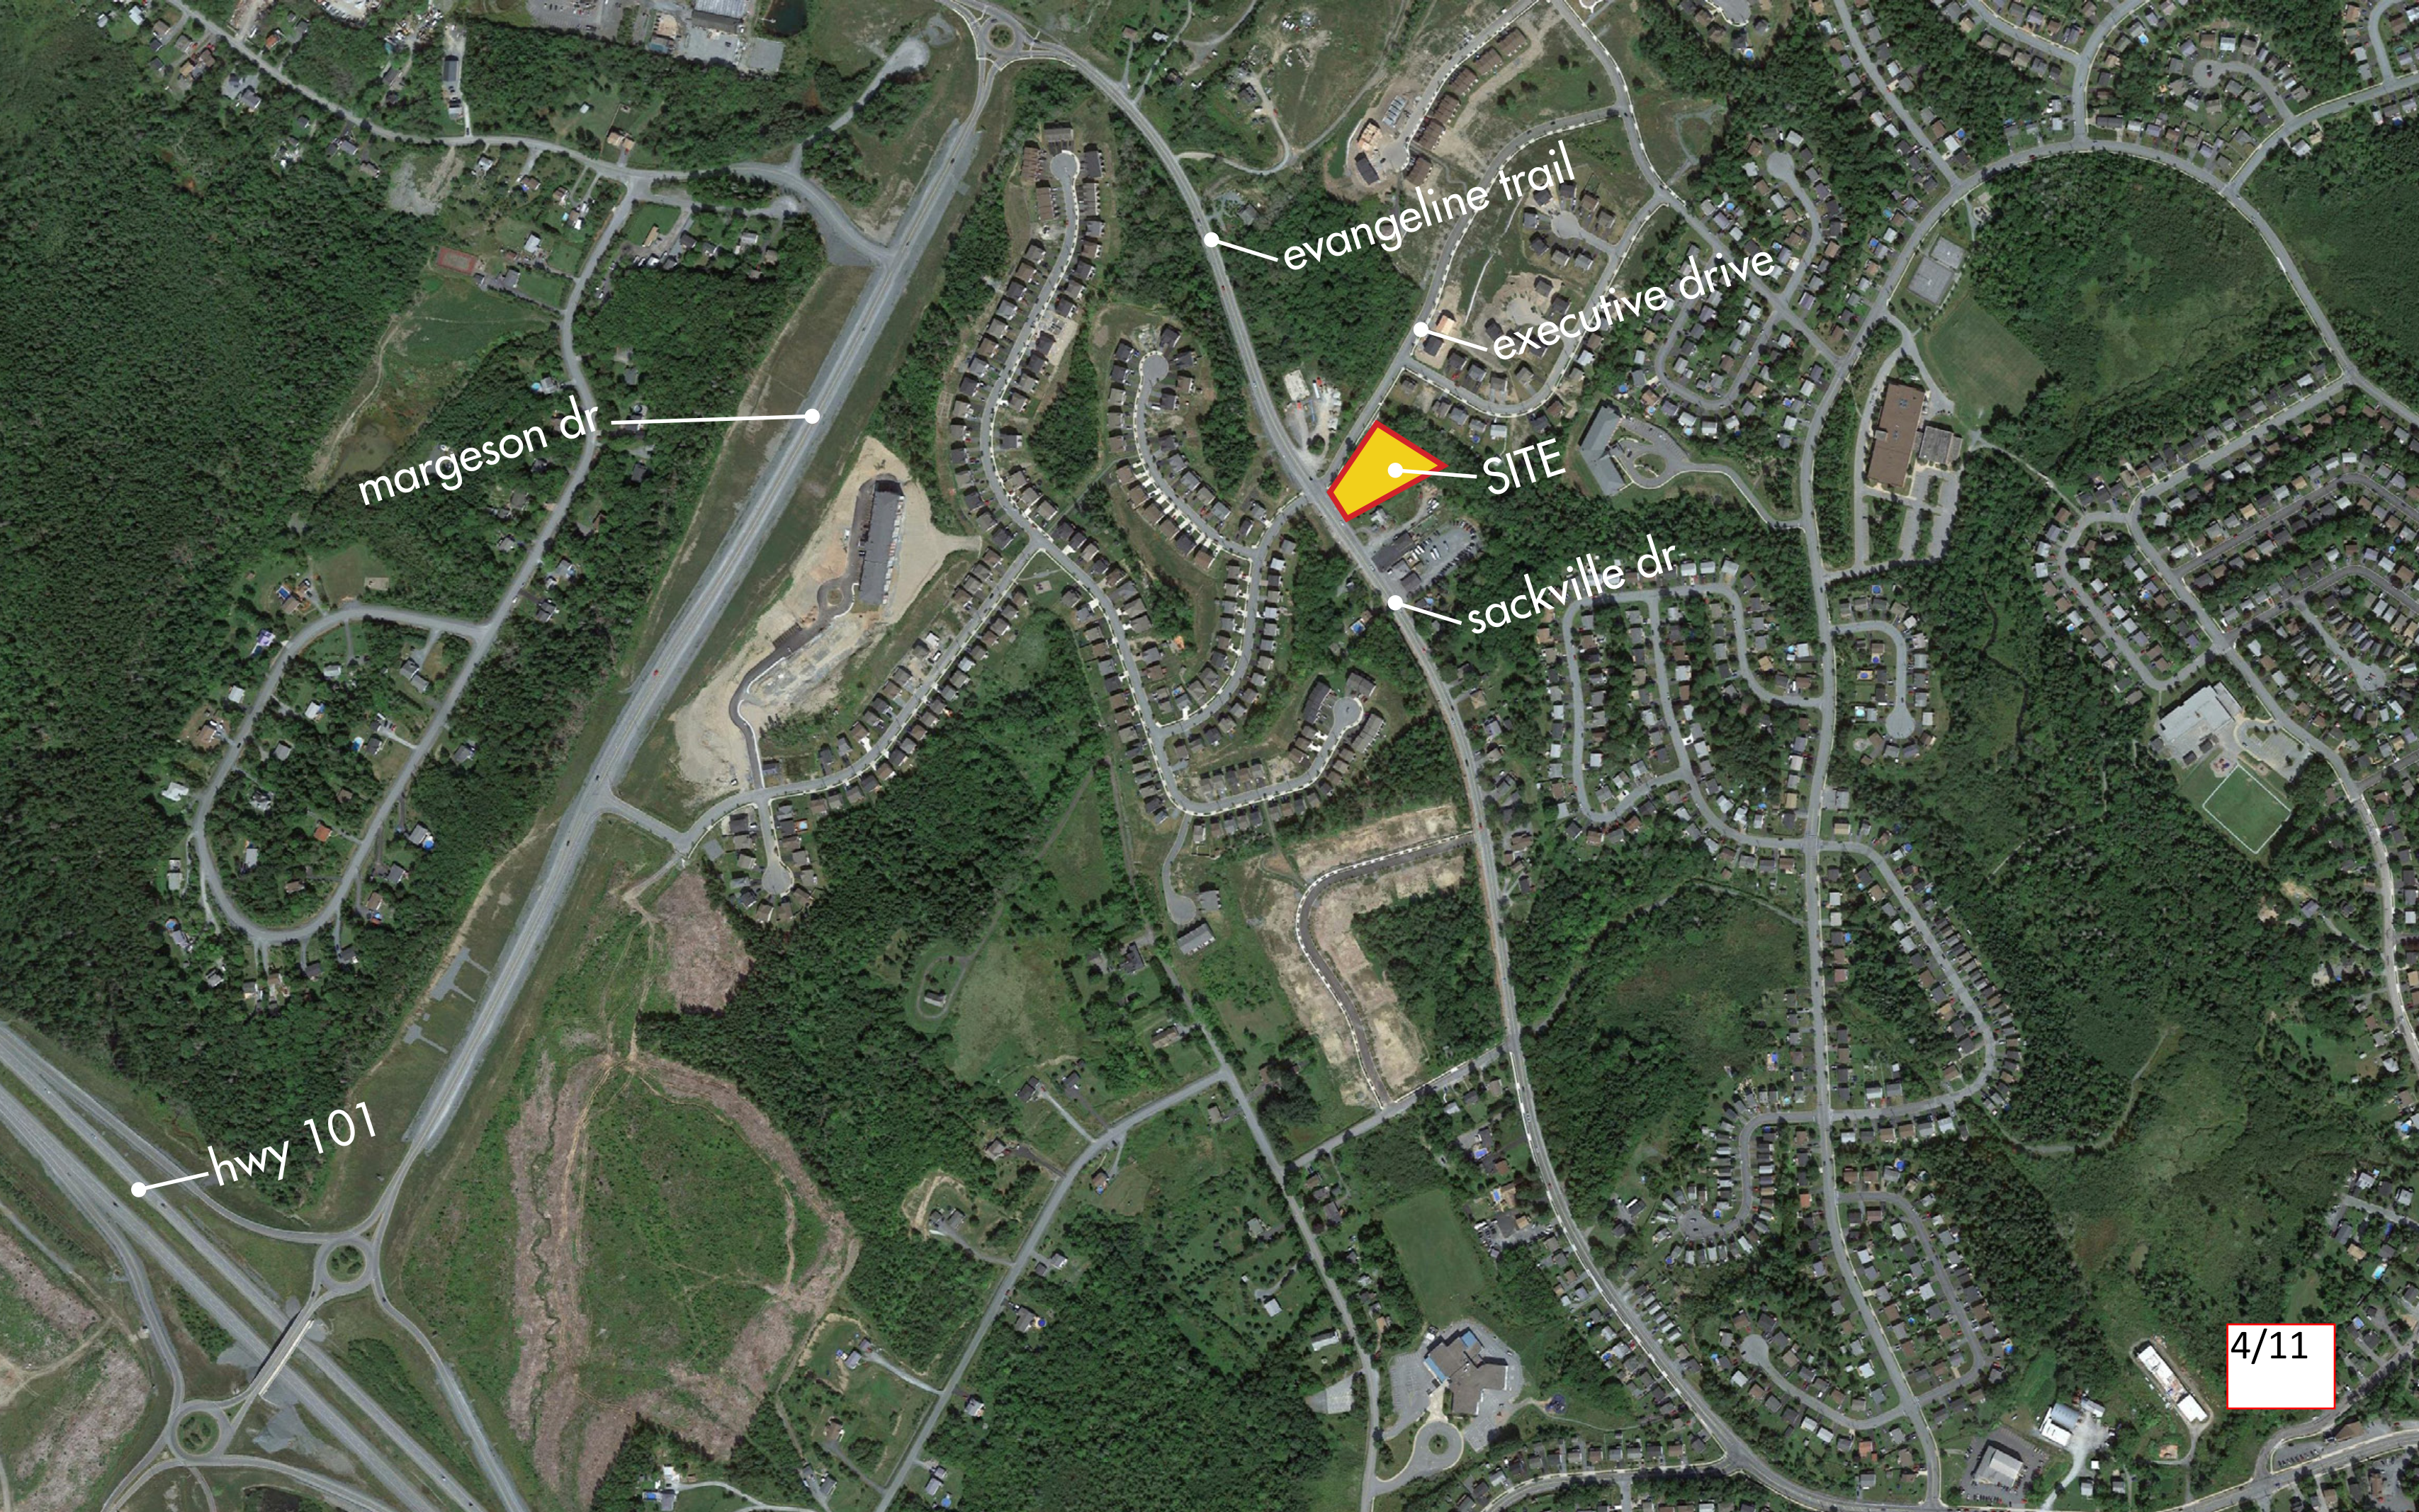

1401 SACKVILLE DRIVE

- MIDDLE SACKVILLE, NS -

- PRESENTED BY -

WM FARES
ARCHITECTS

- THE GREATER CONTEXT -

margeson dr

evangeline trail

executive drive

SITE

sackville dr

hwy 101

- THE IMMEDIATE CONTEXT -

Evangeline Trail

Executive Dr

Sackville Dr

site

- PROJECT CONCEPT -

← EXECUTIVE DRIVE →

← SACKVILLE DRIVE →

MECHANICAL SCREEN

6 m

STORE FRONT SYSTEM WITH CLEAR VISION GLASS

STORE FRONT SYSTEM WITH CLEAR VISION GLASS

SOUTHWEST ELEVATION (SACKVILLE DR)