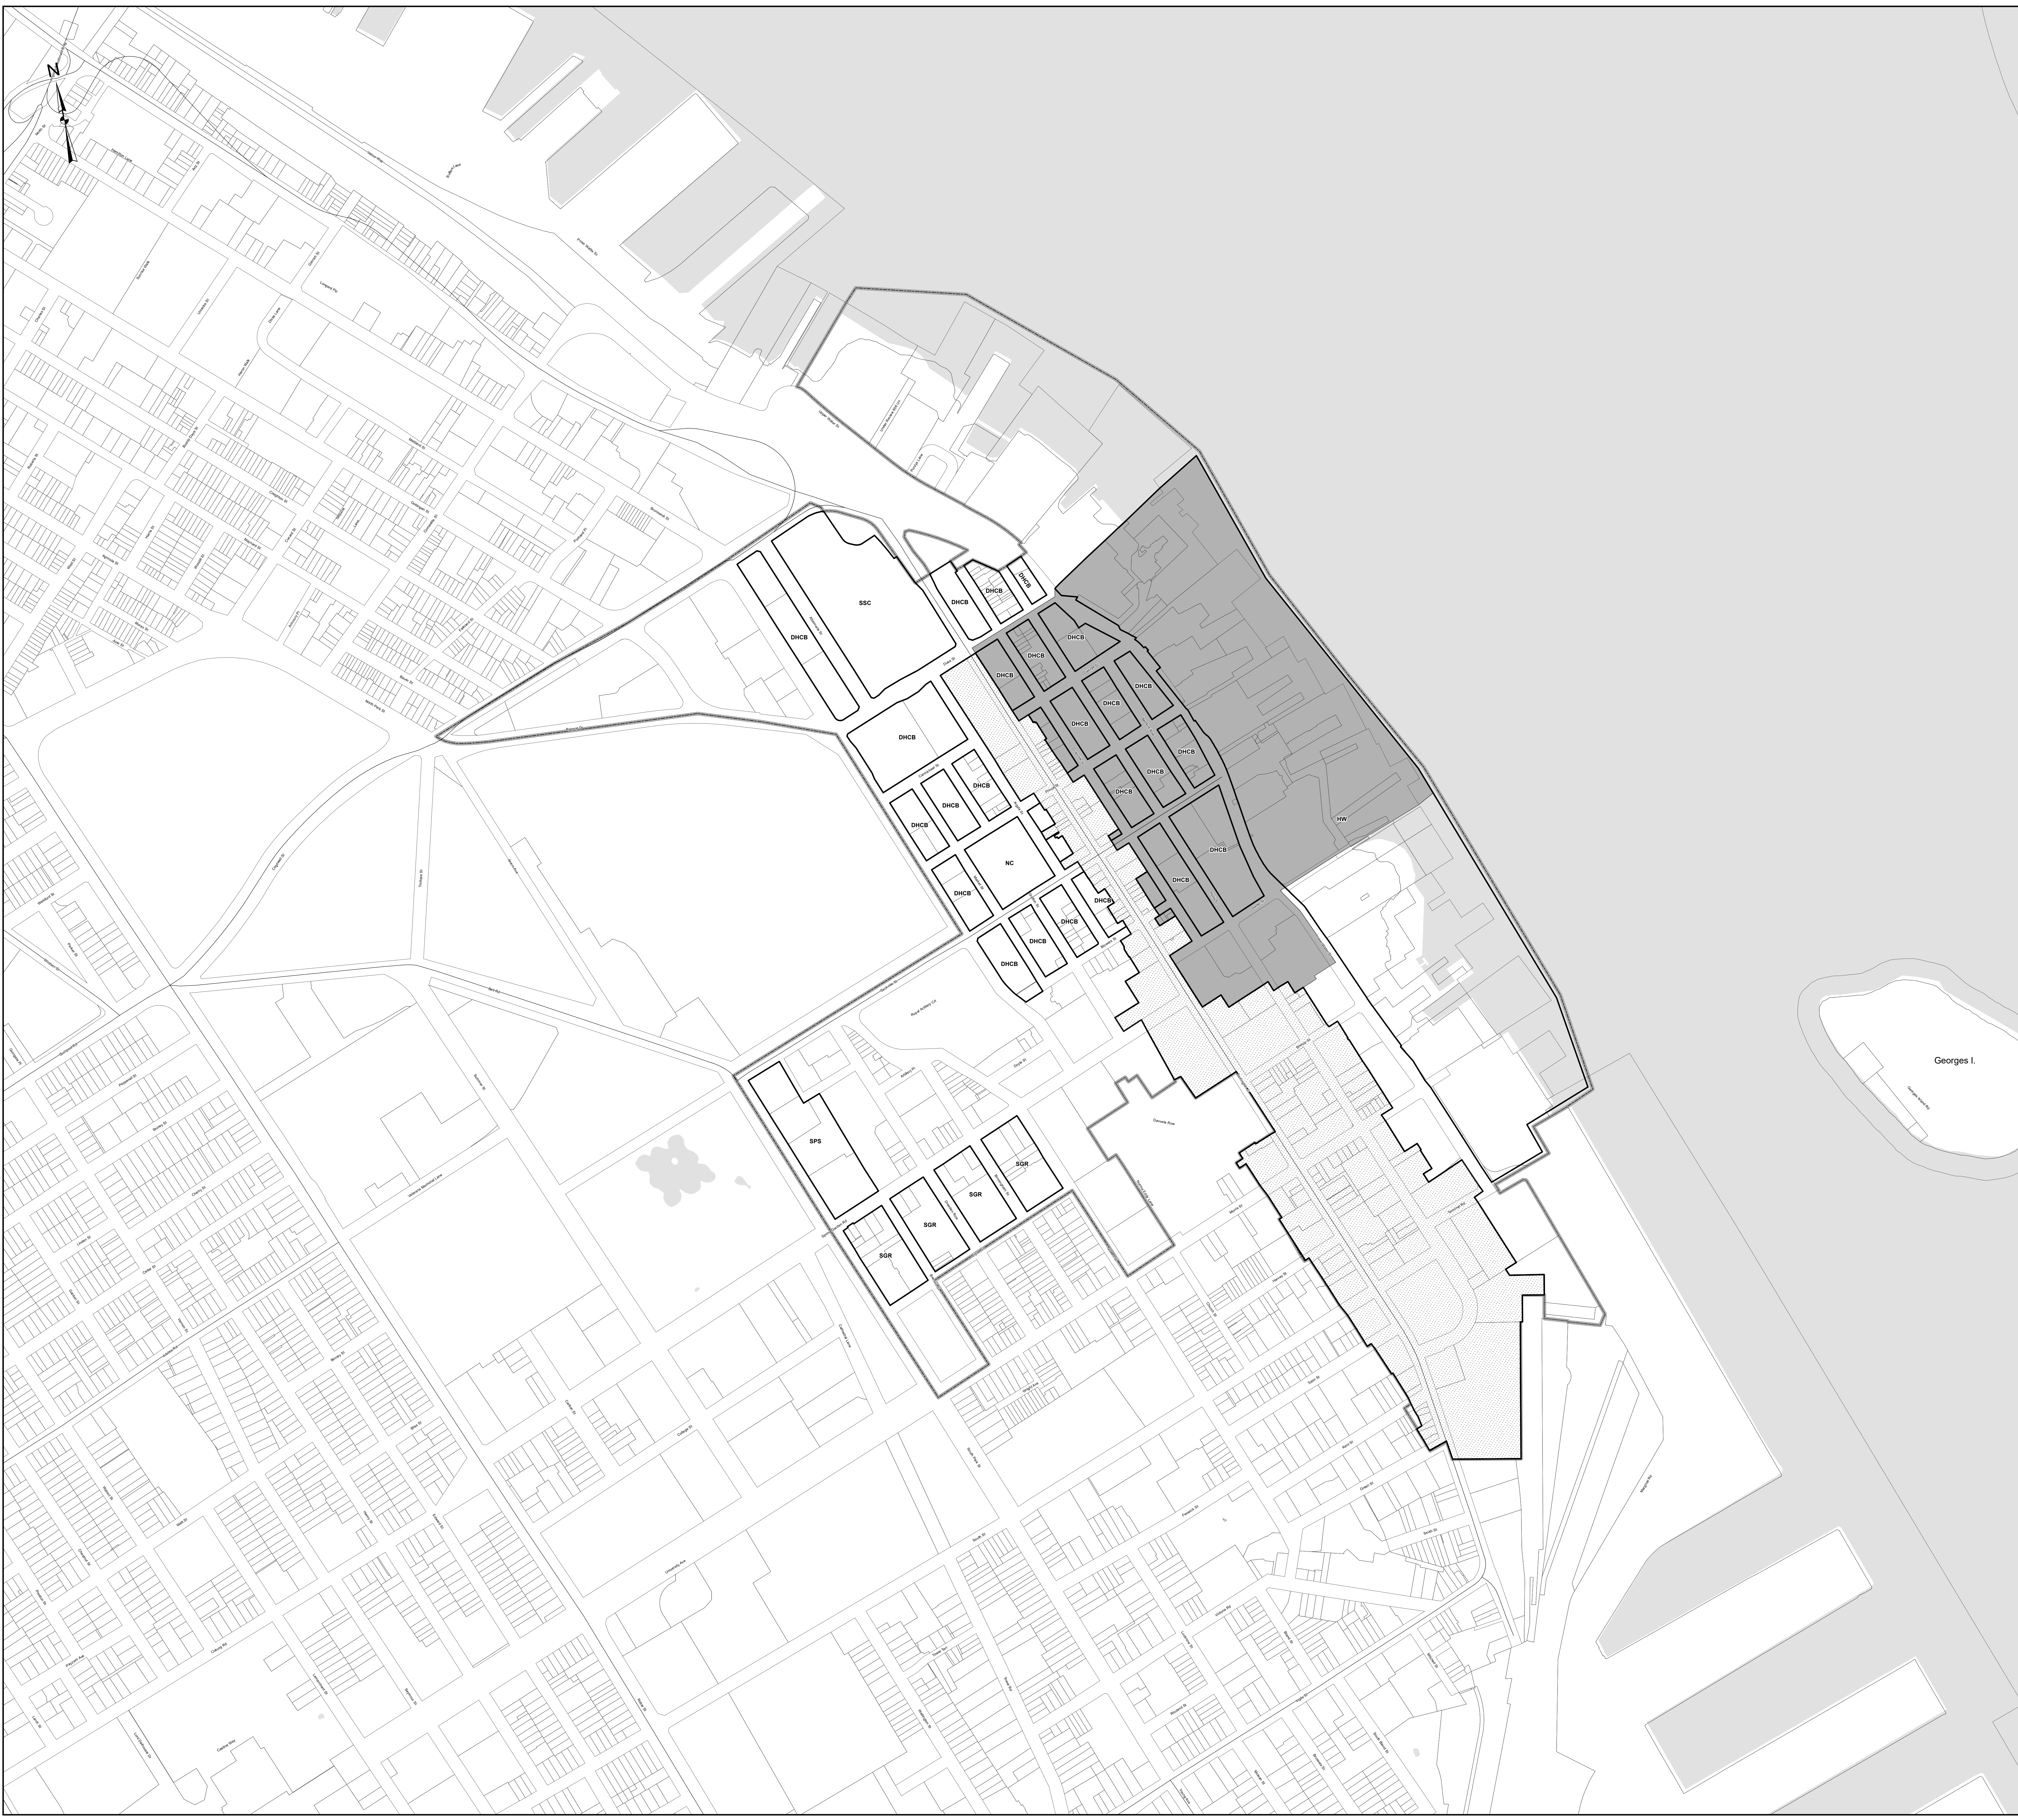

HALIFAX

Regional Centre Land Use By-Law

SCHEDULE 4B DOWNTOWN HALIFAX SPECIAL AREAS

- DH Downtown Halifax
- LCDH Lower Central Downtown Halifax
- DHCB Downtown Halifax Central Blocks
- HW Halifax Waterfront
- NC Nova Centre
- SGR Spring Garden Road
- SPS South Park Street
- SSC Scotia Square Complex
- Regional Centre Plan Area
- Refer to Downtown Halifax Land Use By-Law

PACKAGE B

Last Updated 2/25/2020

Scale 1:3,000

Prepared By:
Halifax Regional Municipality

HRM does not guarantee the accuracy of any base map representation on this plan.