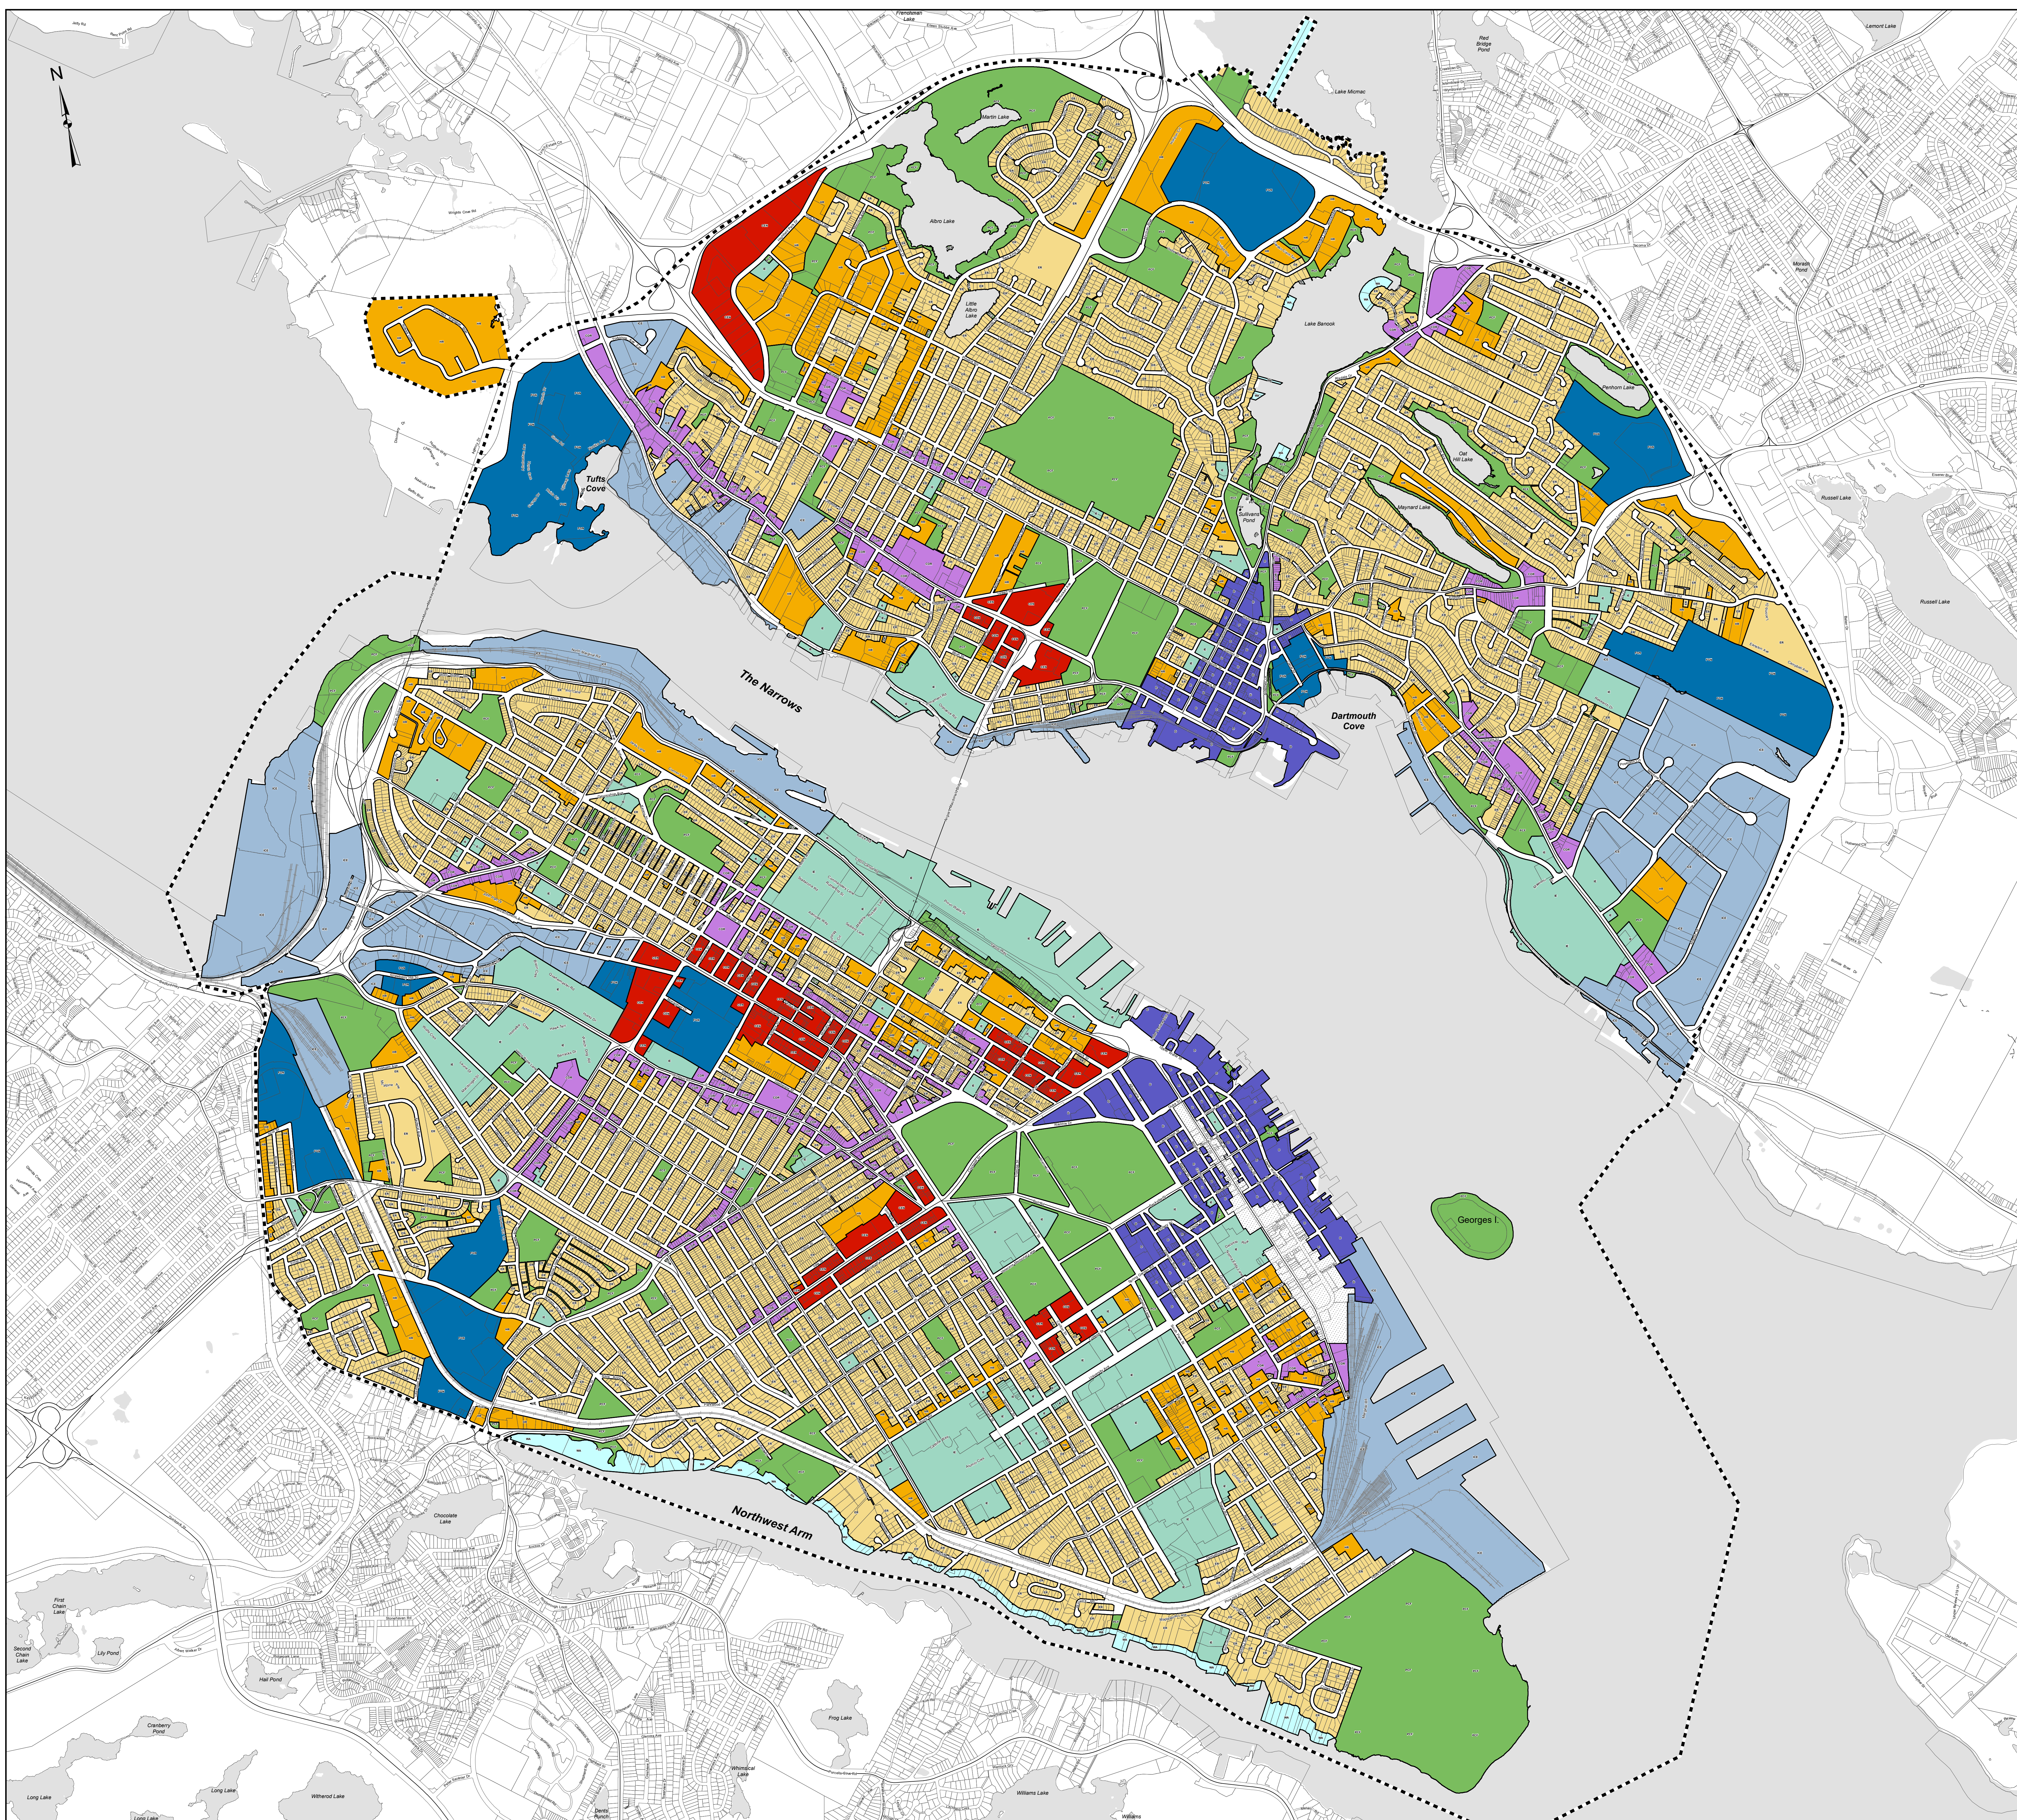

HALIFAX

Regional Centre Secondary Municipal Planning Strategy

MAP 1
URBAN STRUCTURE

- CEN Centre Designation
- COR Corridor Designation
- D Downtown Designation
- ER Established Residential Designation
- FGN Future Growth Node Designation
- HR Higher-Order Residential Designation
- ICE Industrial and Commercial Employment Designation
- IE Institutional Employment Designation
- PCF Parks and Community Facility Designation
- WA Water Access Designation
- Regional Centre Plan Area
- Plan Does Not Apply
  (Barrington Street HCD and Old South Suburb HCD).
  Refer to the Downtown Halifax SMPS

PACKAGE B

Last Updated 2/28/2020

Scale 1:10,000

Prepared By:
Halifax Regional Municipality

HRM does not guarantee the accuracy of any base map representation on this plan.