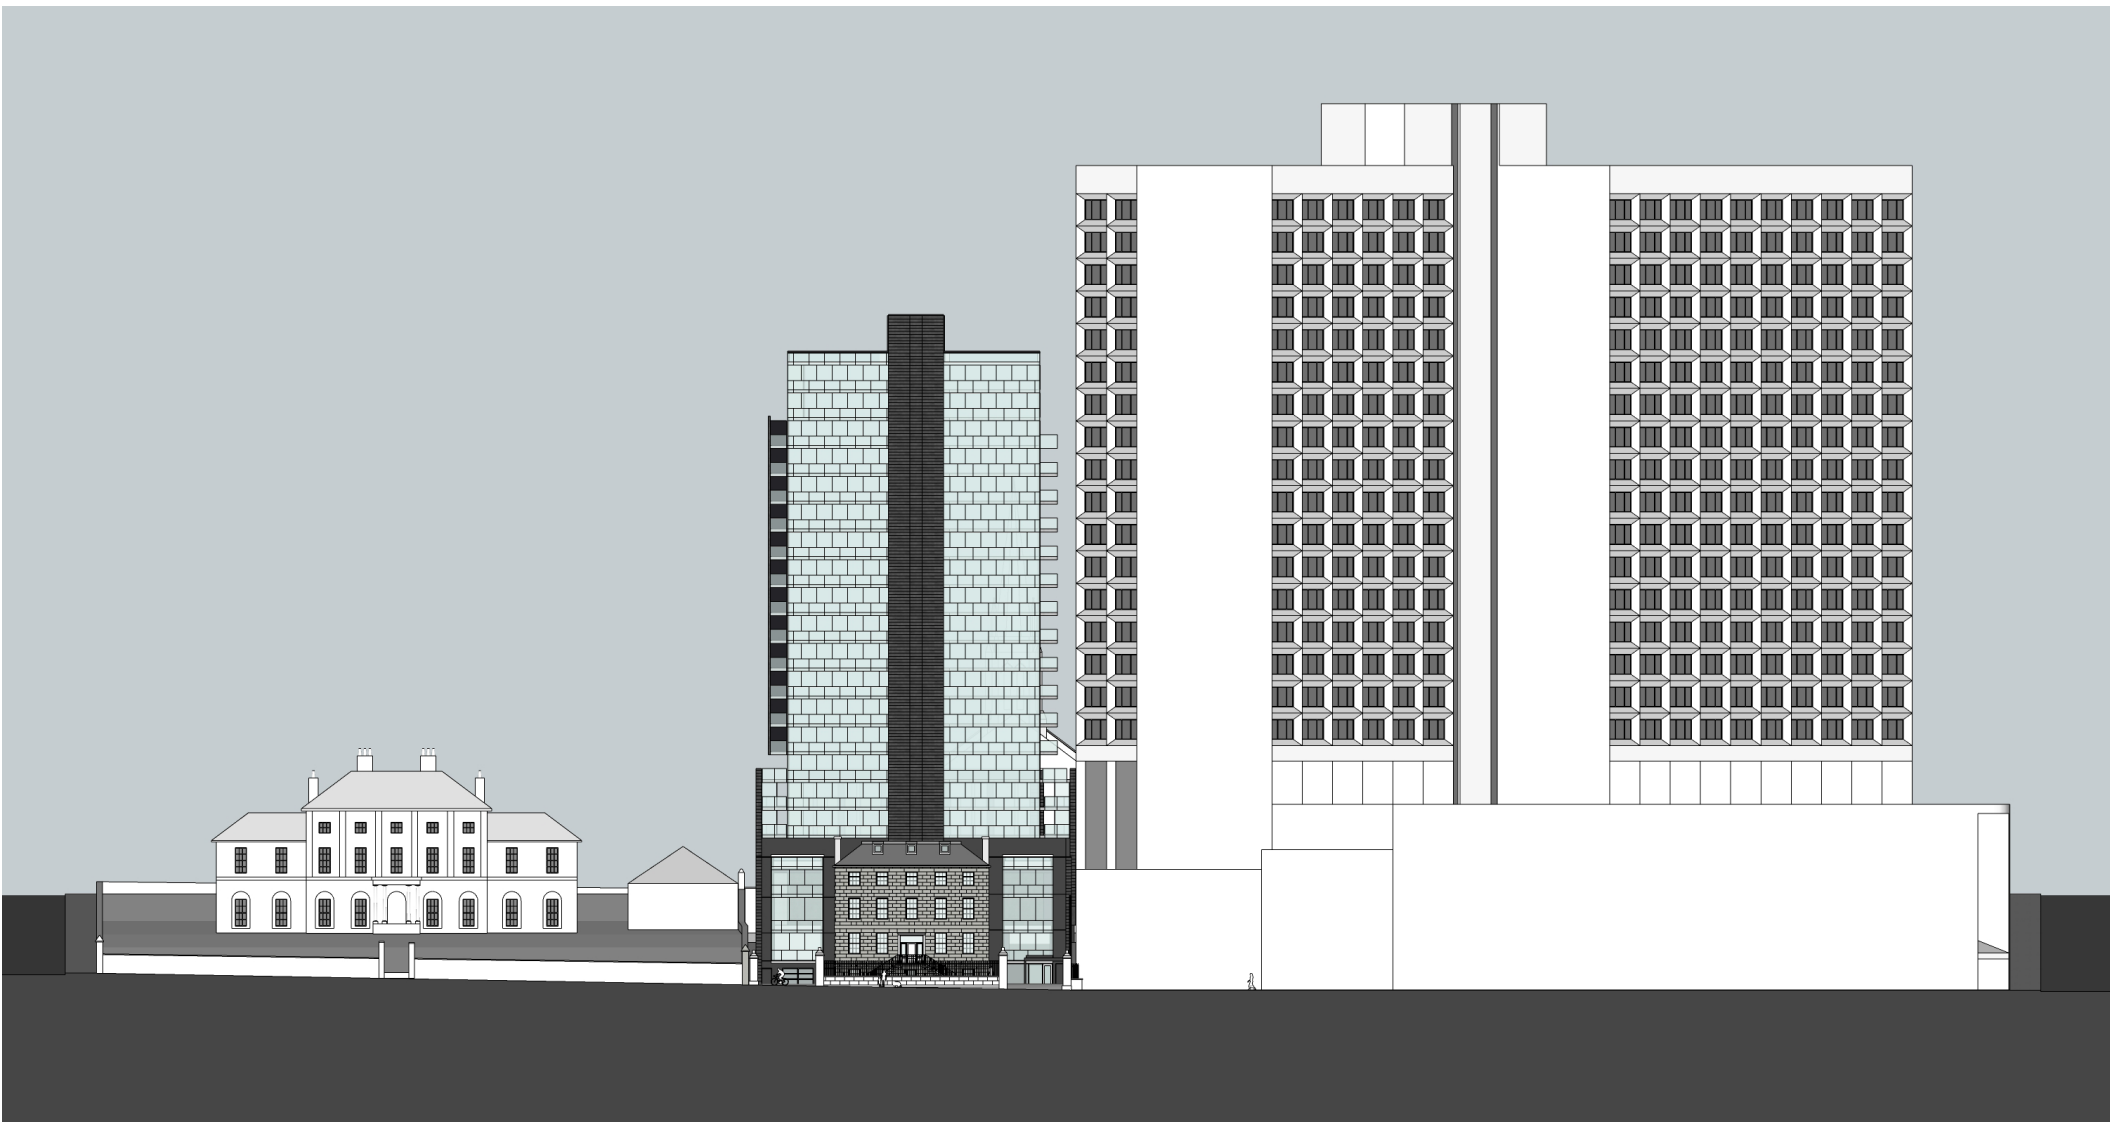

COMMISSIONAIRES
NOVA SCOTIA HEADQUARTERS
1473 Wylie Street

COMMISSIONAIRES

OLD SOUTH SUBURB
HERITAGE DISTRICT
VIEW PLANE OVERLAY

ALL SHADED AREAS ARE
CONTAINED WITHIN VIEW
PLANES #6 THROUGH #10

BARRINGTON STREET

BISHOP STREET

SALTER STREET

HOLLIS STREET

OLD SOUTH SUBURB
HERITAGE DISTRICT
VIEW PLANE OVERLAY

ALL SHADED AREAS ARE
CONTAINED WITHIN VIEW
PLANES #6 THROUGH #10