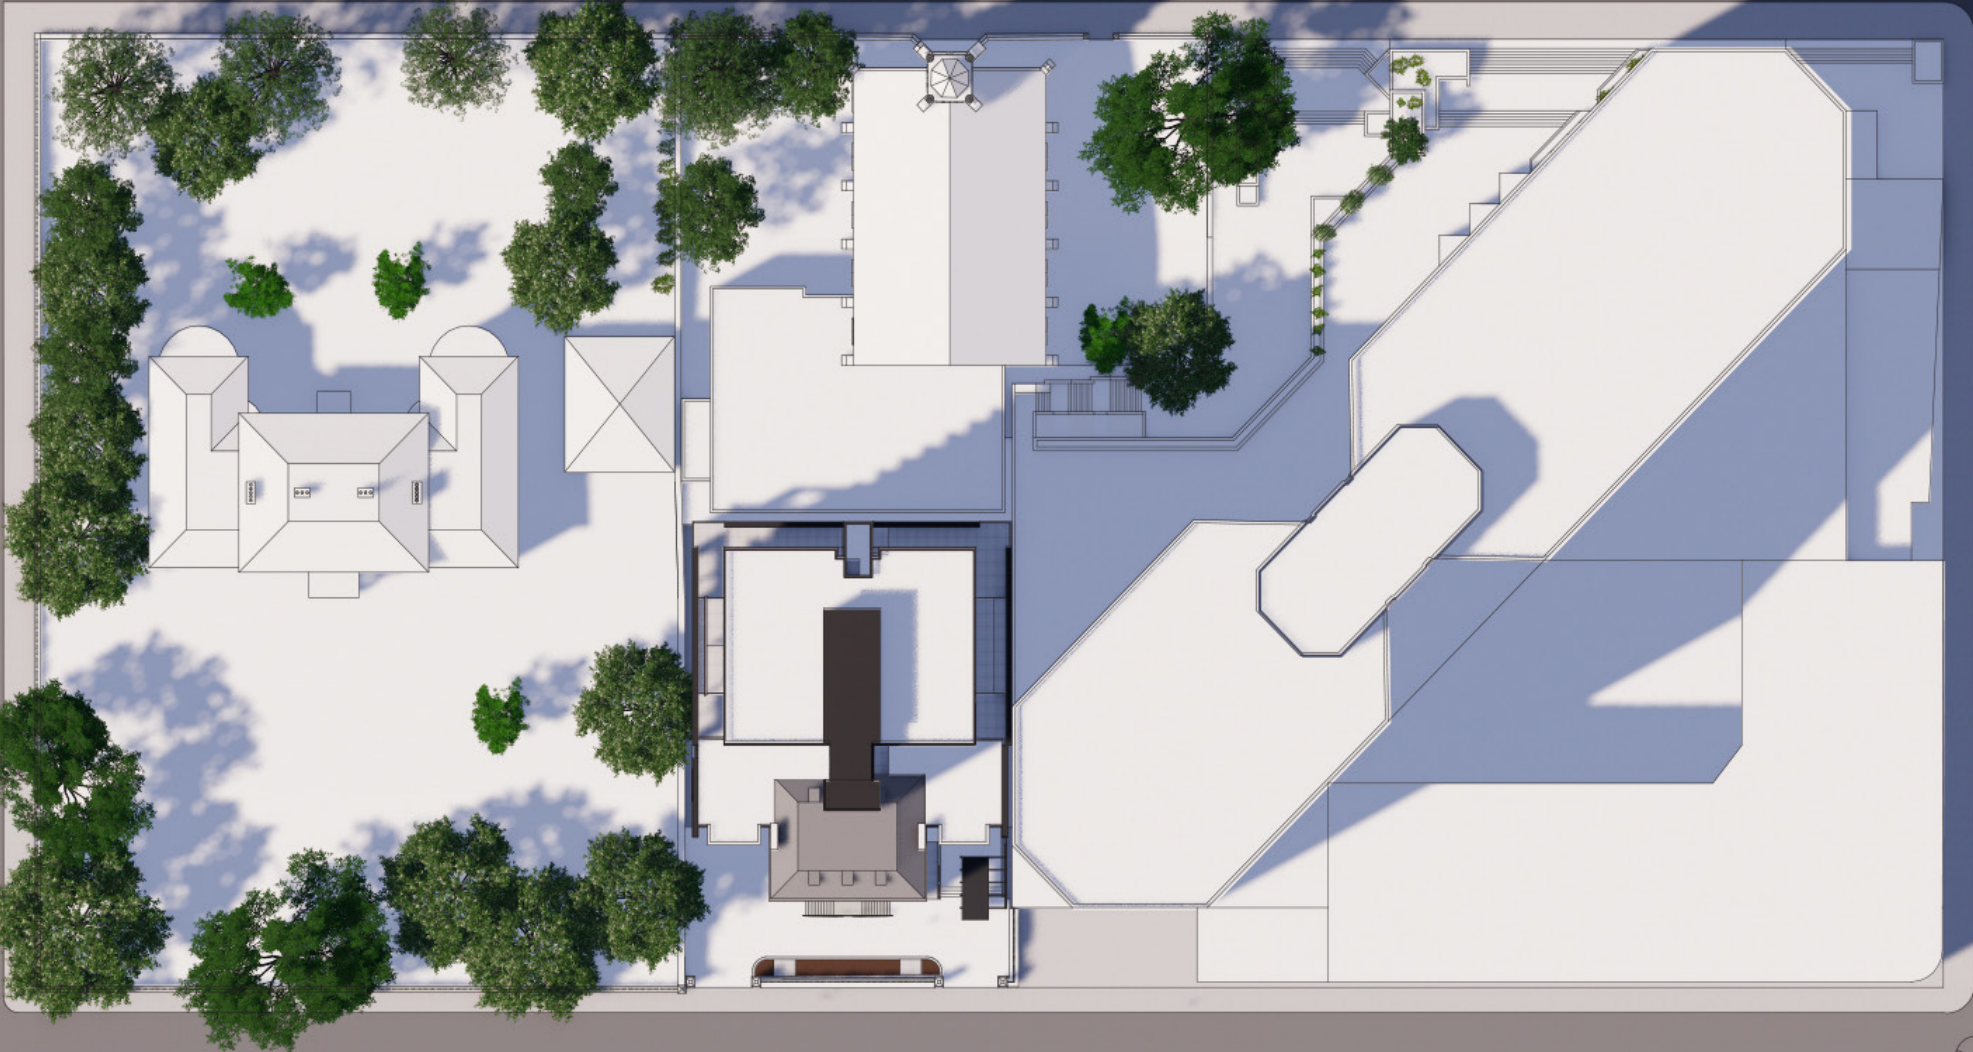

COMMISSIONAIRES
NOVA SCOTIA HEADQUARTERS
1473 Wylie Street

COMMISSIONAIRES

OLD SOUTH SUBURB
HERITAGE DISTRICT
VIEW PLANE OVERLAY

ALL SHADED AREAS ARE
CONTAINED WITHIN VIEW
PLANES #6 THROUGH #10

BARRINGTON STREET

BISHOP STREET

SALTER STREET

HOLLIS STREET

OLD SOUTH SUBURB
HERITAGE DISTRICT
VIEW PLANE OVERLAY

ALL SHADED AREAS ARE
CONTAINED WITHIN VIEW
PLANES #6 THROUGH #10