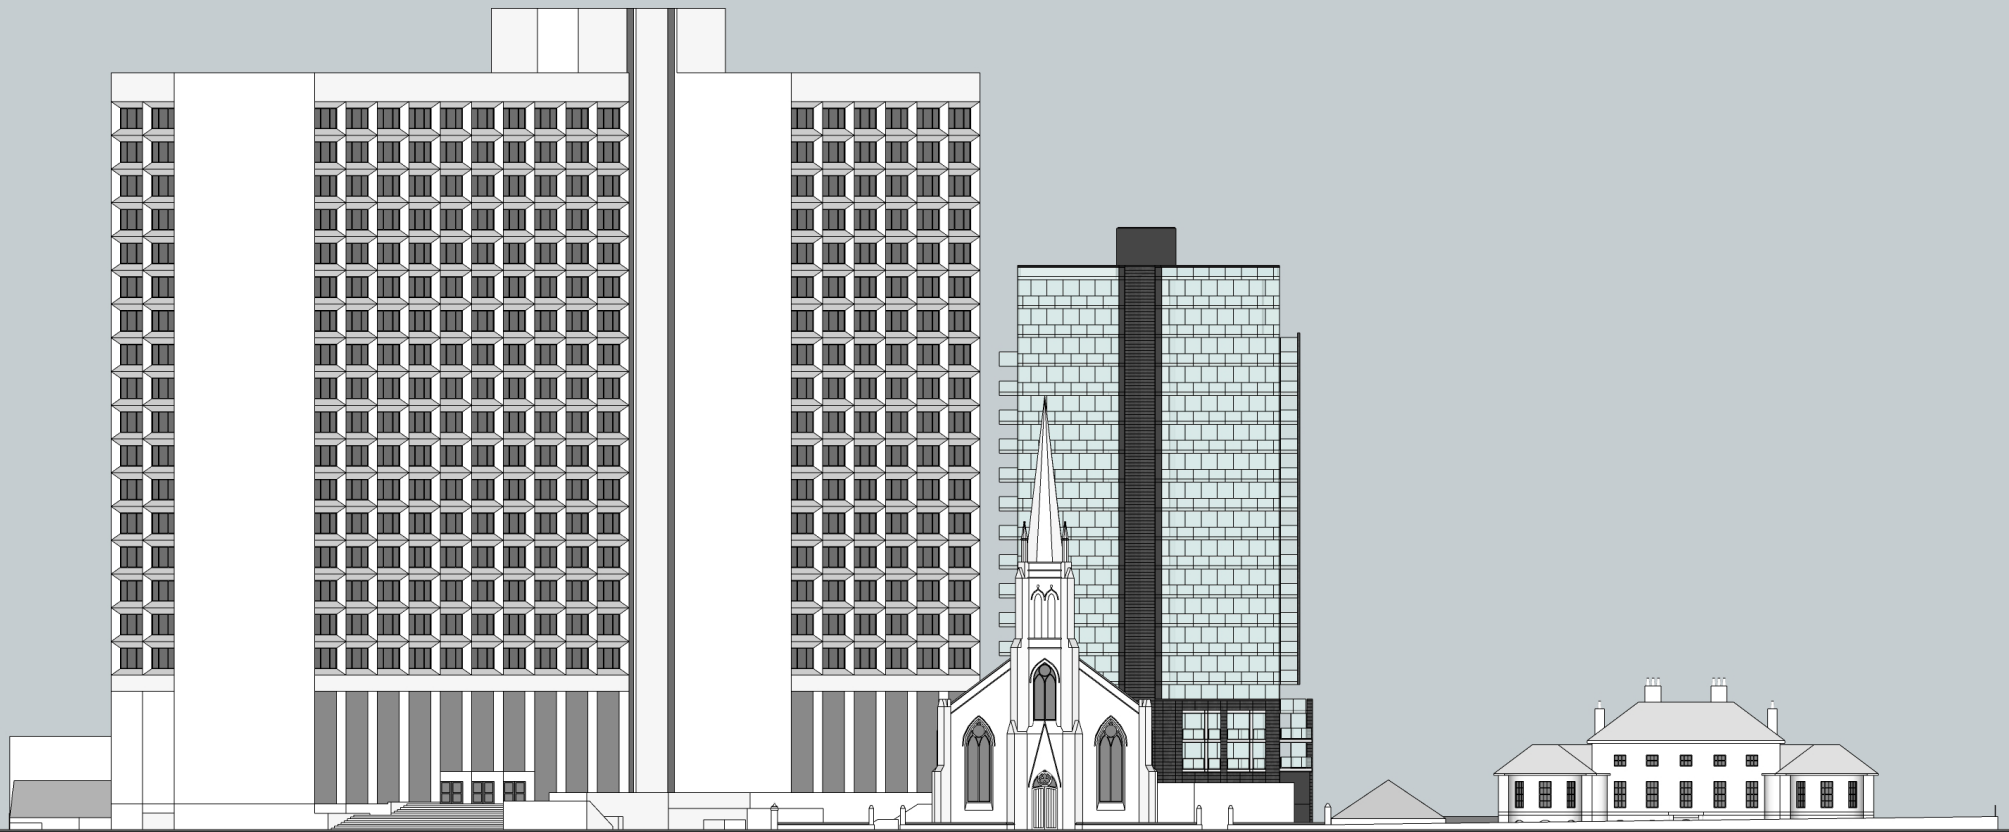

COMMISSIONAIRES
NOVA SCOTIA HEADQUARTERS
1473 Wylie Street

COMMISSIONAIRES

OLD SOUTH SUBURB
HERITAGE DISTRICT
VIEW PLANE OVERLAY

ALL SHADED AREAS ARE
CONTAINED WITHIN VIEW
PLANES #6 THROUGH #10

BARRINGTON STREET

BISHOP STREET

SALTER STREET

HOLLIS STREET

OLD SOUTH SUBURB
HERITAGE DISTRICT
VIEW PLANE OVERLAY

ALL SHADED AREAS ARE
CONTAINED WITHIN VIEW
PLANES #6 THROUGH #10