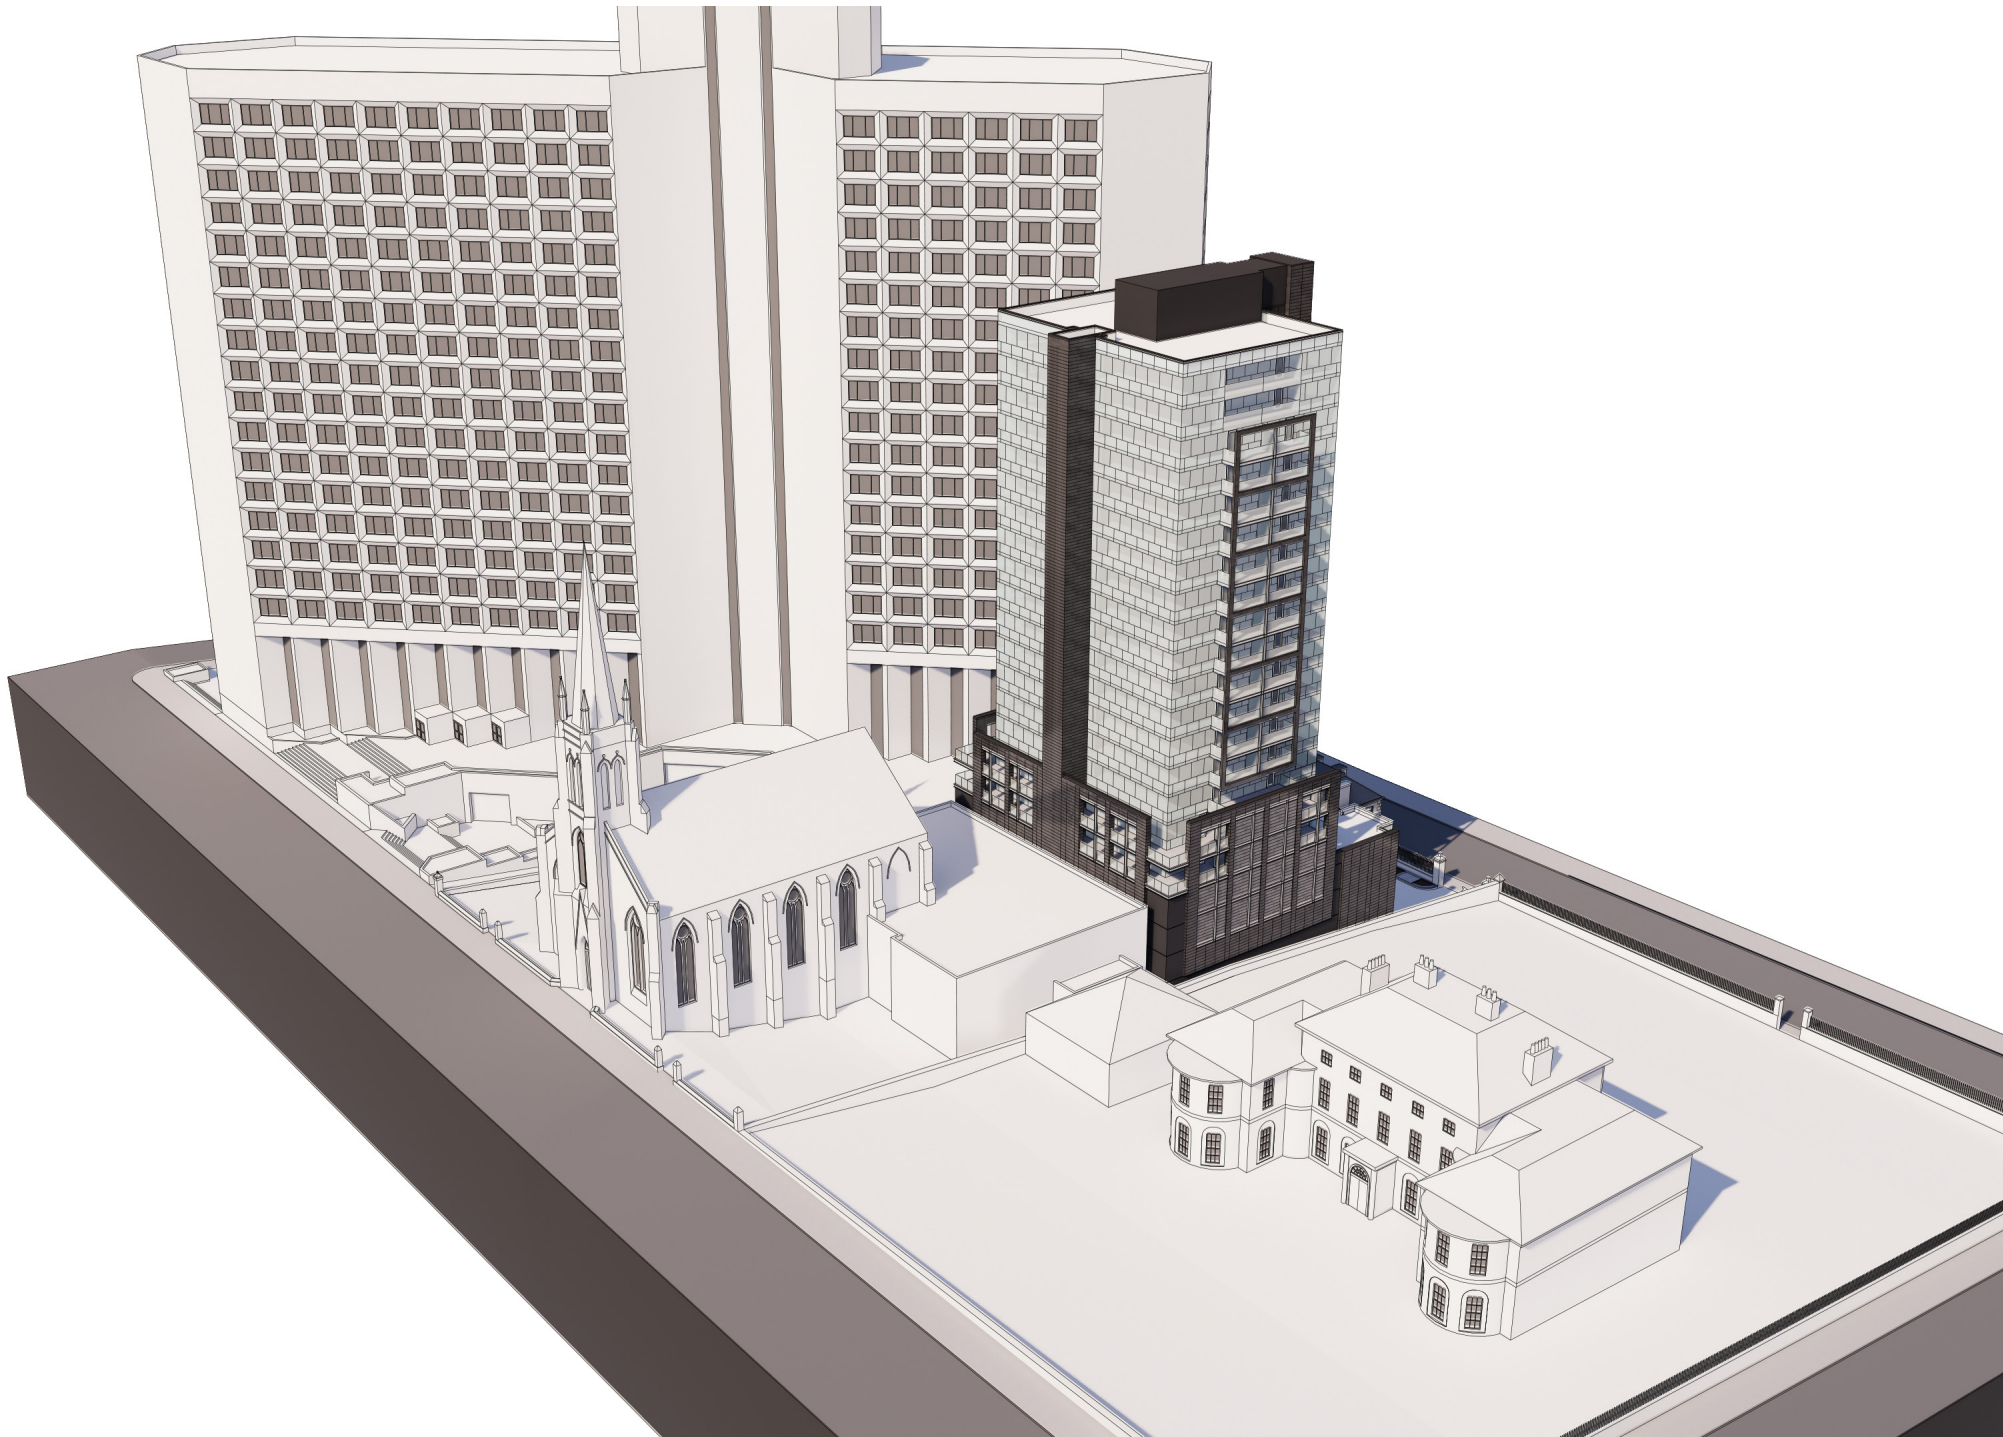

COMMISSIONAIRES
NOVA SCOTIA HEADQUARTERS
1473 Wylie Street

COMMISSIONAIRES

OLD SOUTH SUBURB
HERITAGE DISTRICT
VIEW PLANE OVERLAY

ALL SHADED AREAS ARE
CONTAINED WITHIN VIEW
PLANES #6 THROUGH #10

BARRINGTON STREET

BISHOP STREET

SALTER STREET

HOLLIS STREET

OLD SOUTH SUBURB
HERITAGE DISTRICT
VIEW PLANE OVERLAY

ALL SHADED AREAS ARE
CONTAINED WITHIN VIEW
PLANES #6 THROUGH #10