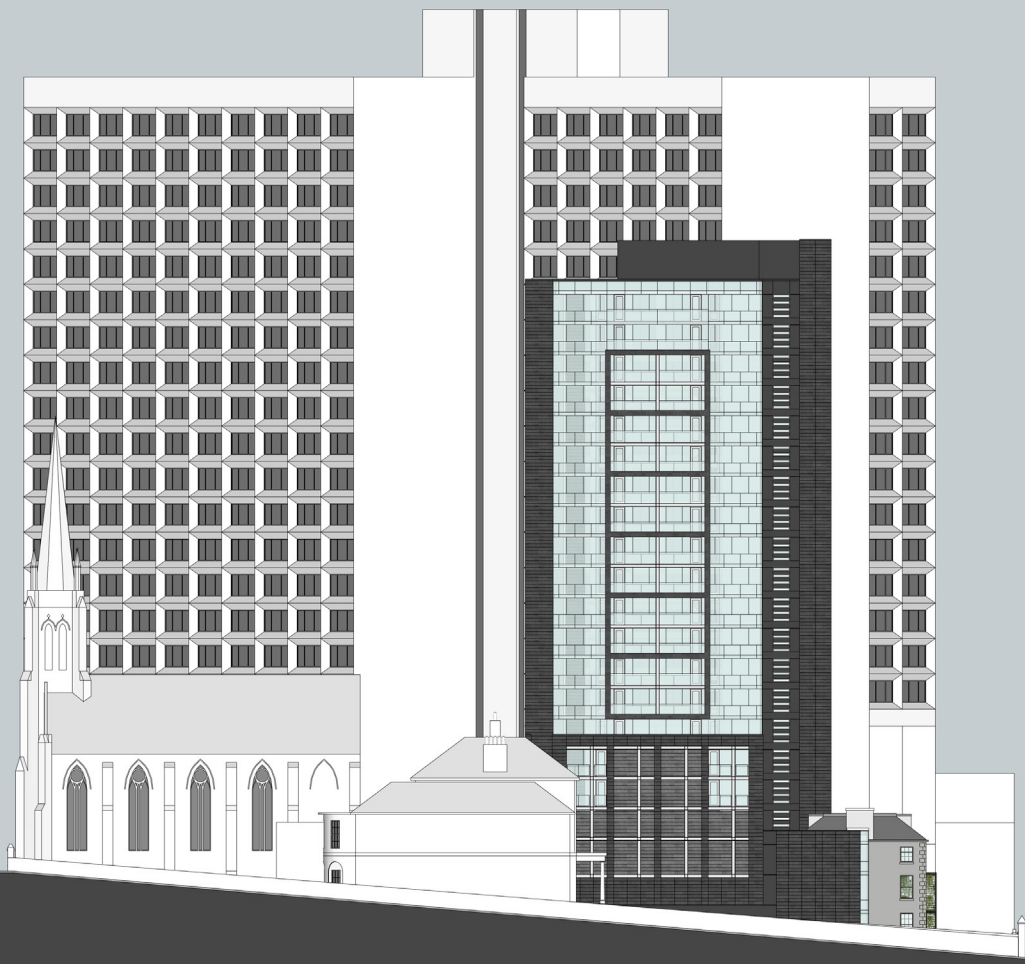

COMMISSIONAIRES
NOVA SCOTIA HEADQUARTERS
1473 Wylie Street

COMMISSIONAIRES

OLD SOUTH SUBURB
HERITAGE DISTRICT
VIEW PLANE OVERLAY

ALL SHADED AREAS ARE
CONTAINED WITHIN VIEW
PLANES #6 THROUGH #10

BARRINGTON STREET

BISHOP STREET

SALTER STREET

HOLLIS STREET

OLD SOUTH SUBURB
HERITAGE DISTRICT
VIEW PLANE OVERLAY

ALL SHADED AREAS ARE
CONTAINED WITHIN VIEW
PLANES #6 THROUGH #10