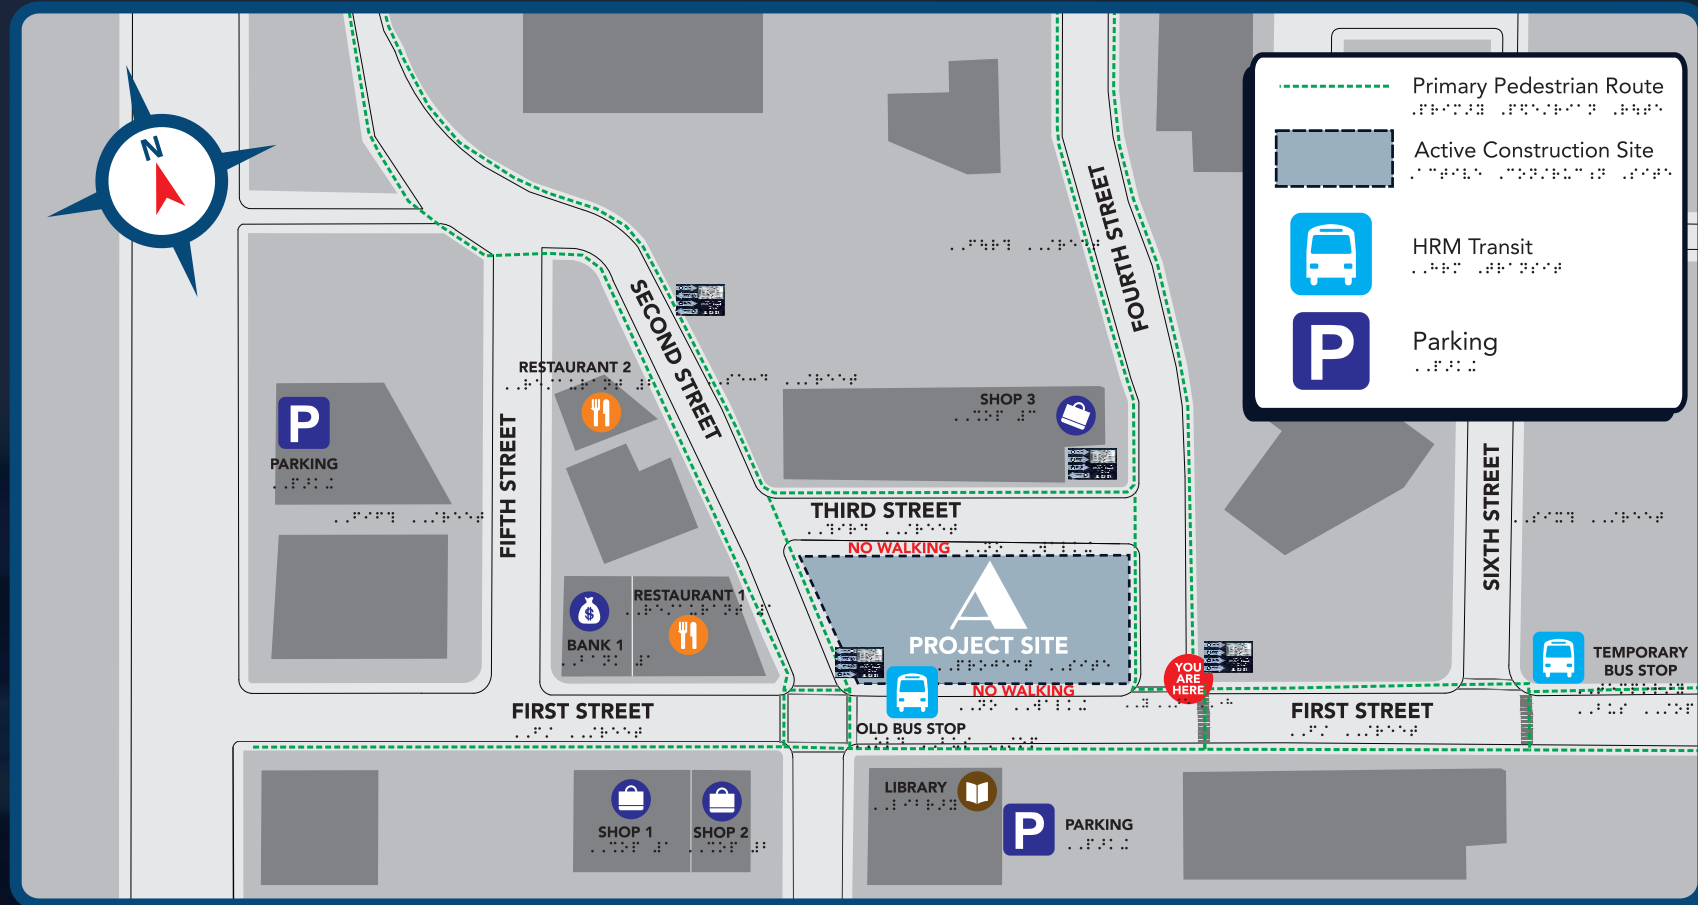

SHOP

DINE

READ

BANK

24 HOUR EMERGENCY CONTACT:

1-800-444-XXX