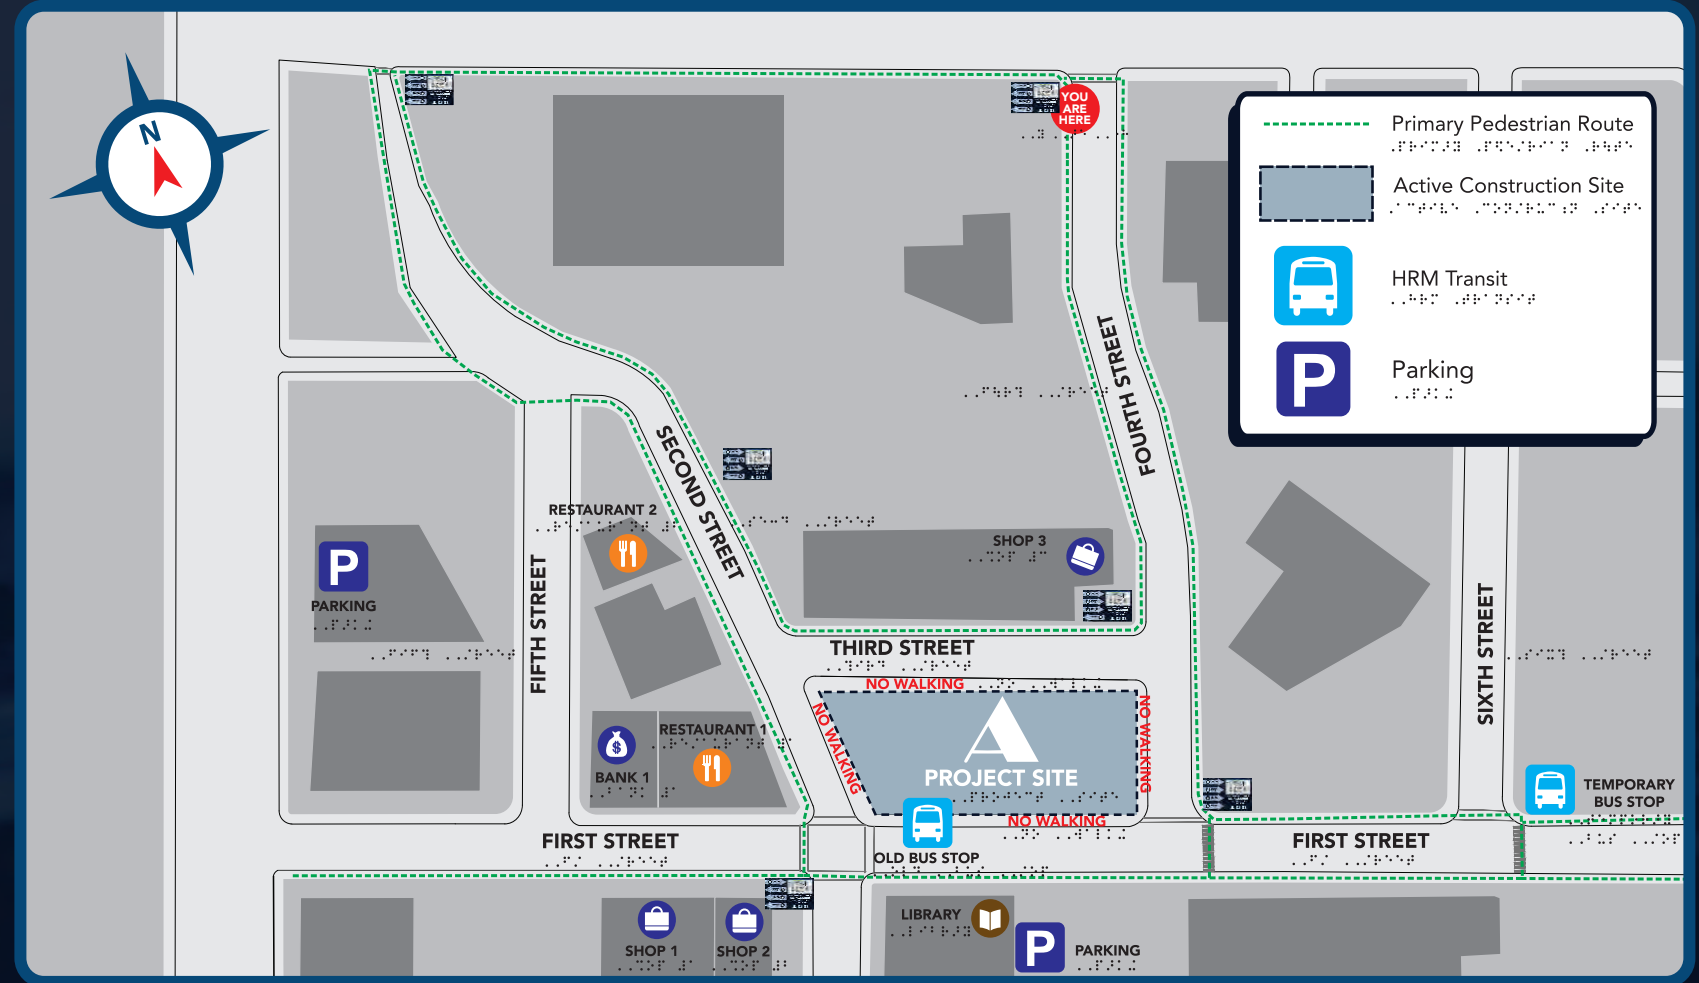

SHOP

DINE

READ

BANK

24 HOUR EMERGENCY CONTACT:

1-800-444-XXXX

SHOP

DINE