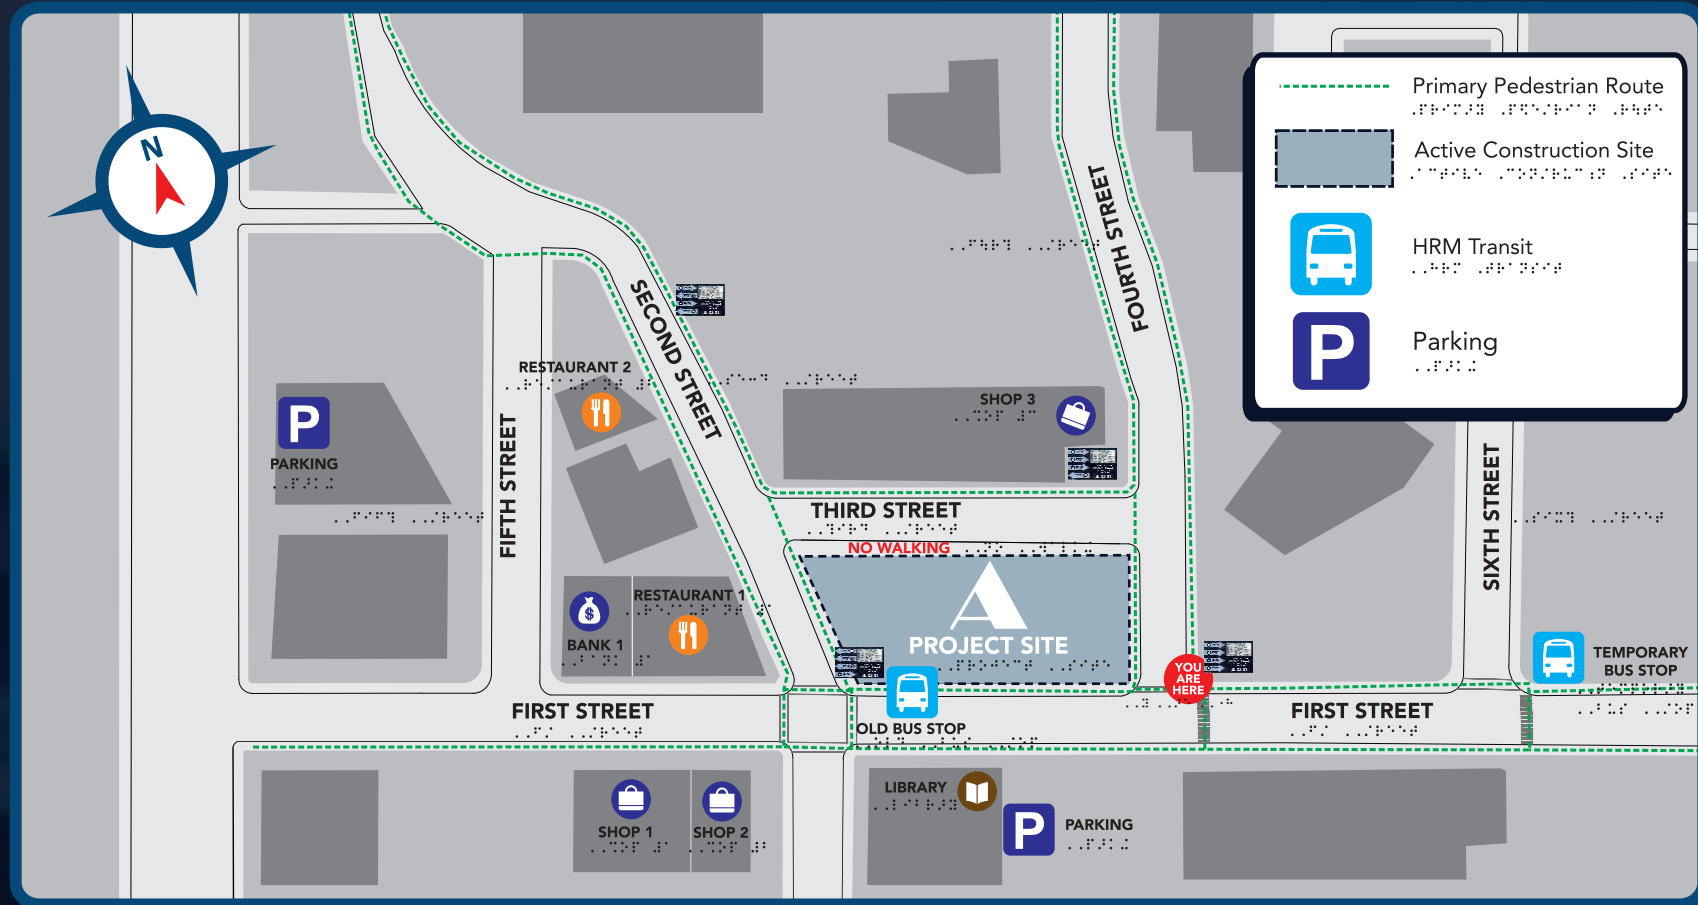

SHOP

Braille for SHOP

DINE

Braille for DINE

READ

Braille for READ

BANK

Braille for BANK

24 HOUR EMERGENCY CONTACT:

1-800-444-XXX

Braille for 24 HOUR EMERGENCY CONTACT: 1-800-444-XXX