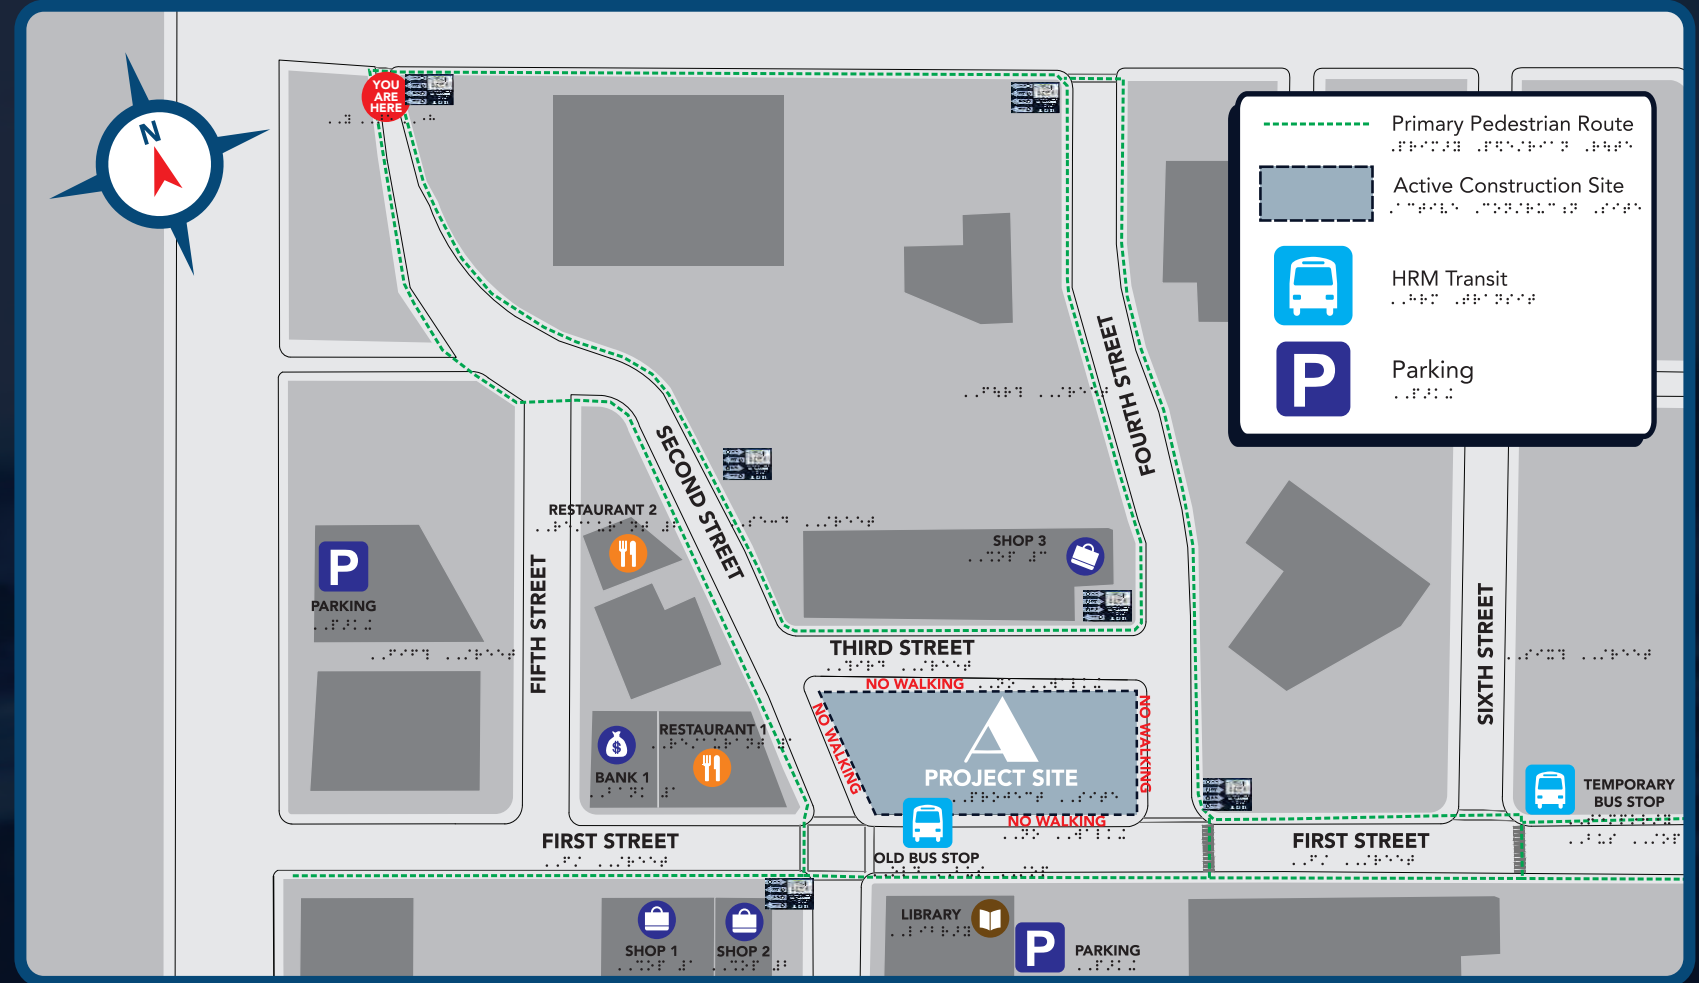

SHOP

DINE

READ

BANK

24 HOUR EMERGENCY CONTACT:

1-800-444-XXXX