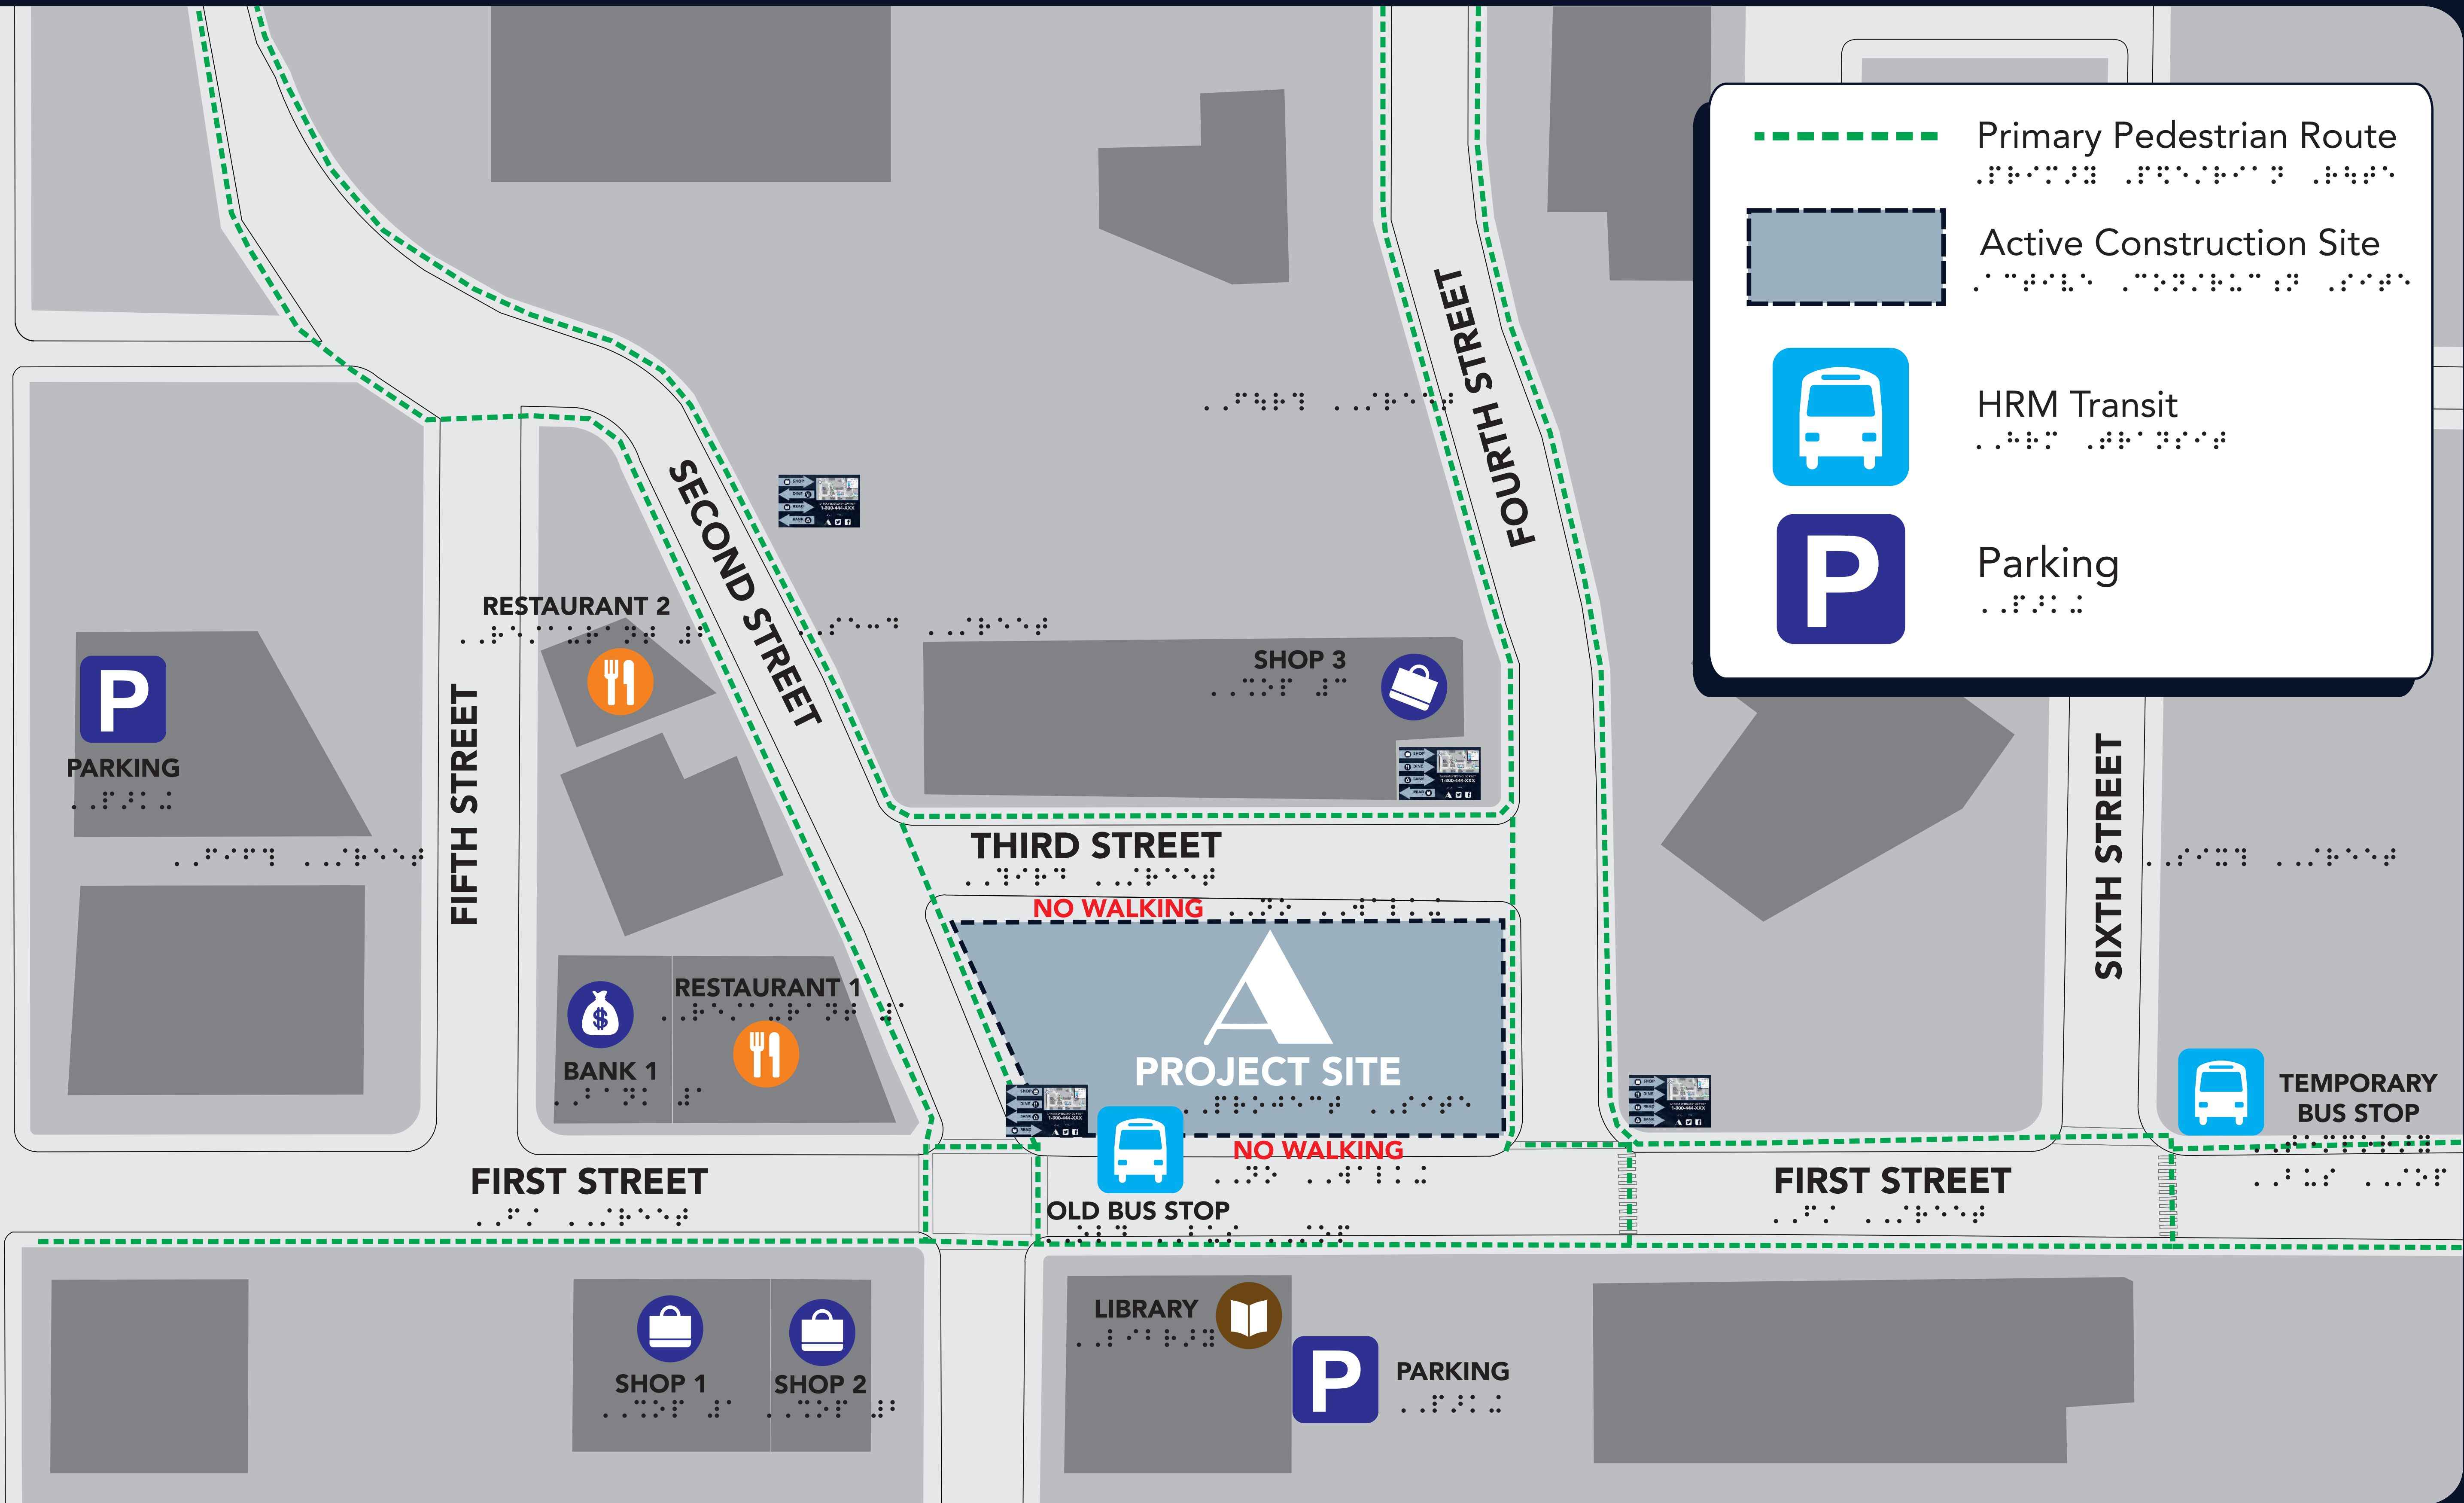

24 HOUR EMERGENCY CONTACT: 1-800-444-XXXX

24 HOUR EMERGENCY CONTACT: 1-800-444-XXXX

24 HOUR EMERGENCY CONTACT: 1-800-444-XXXX