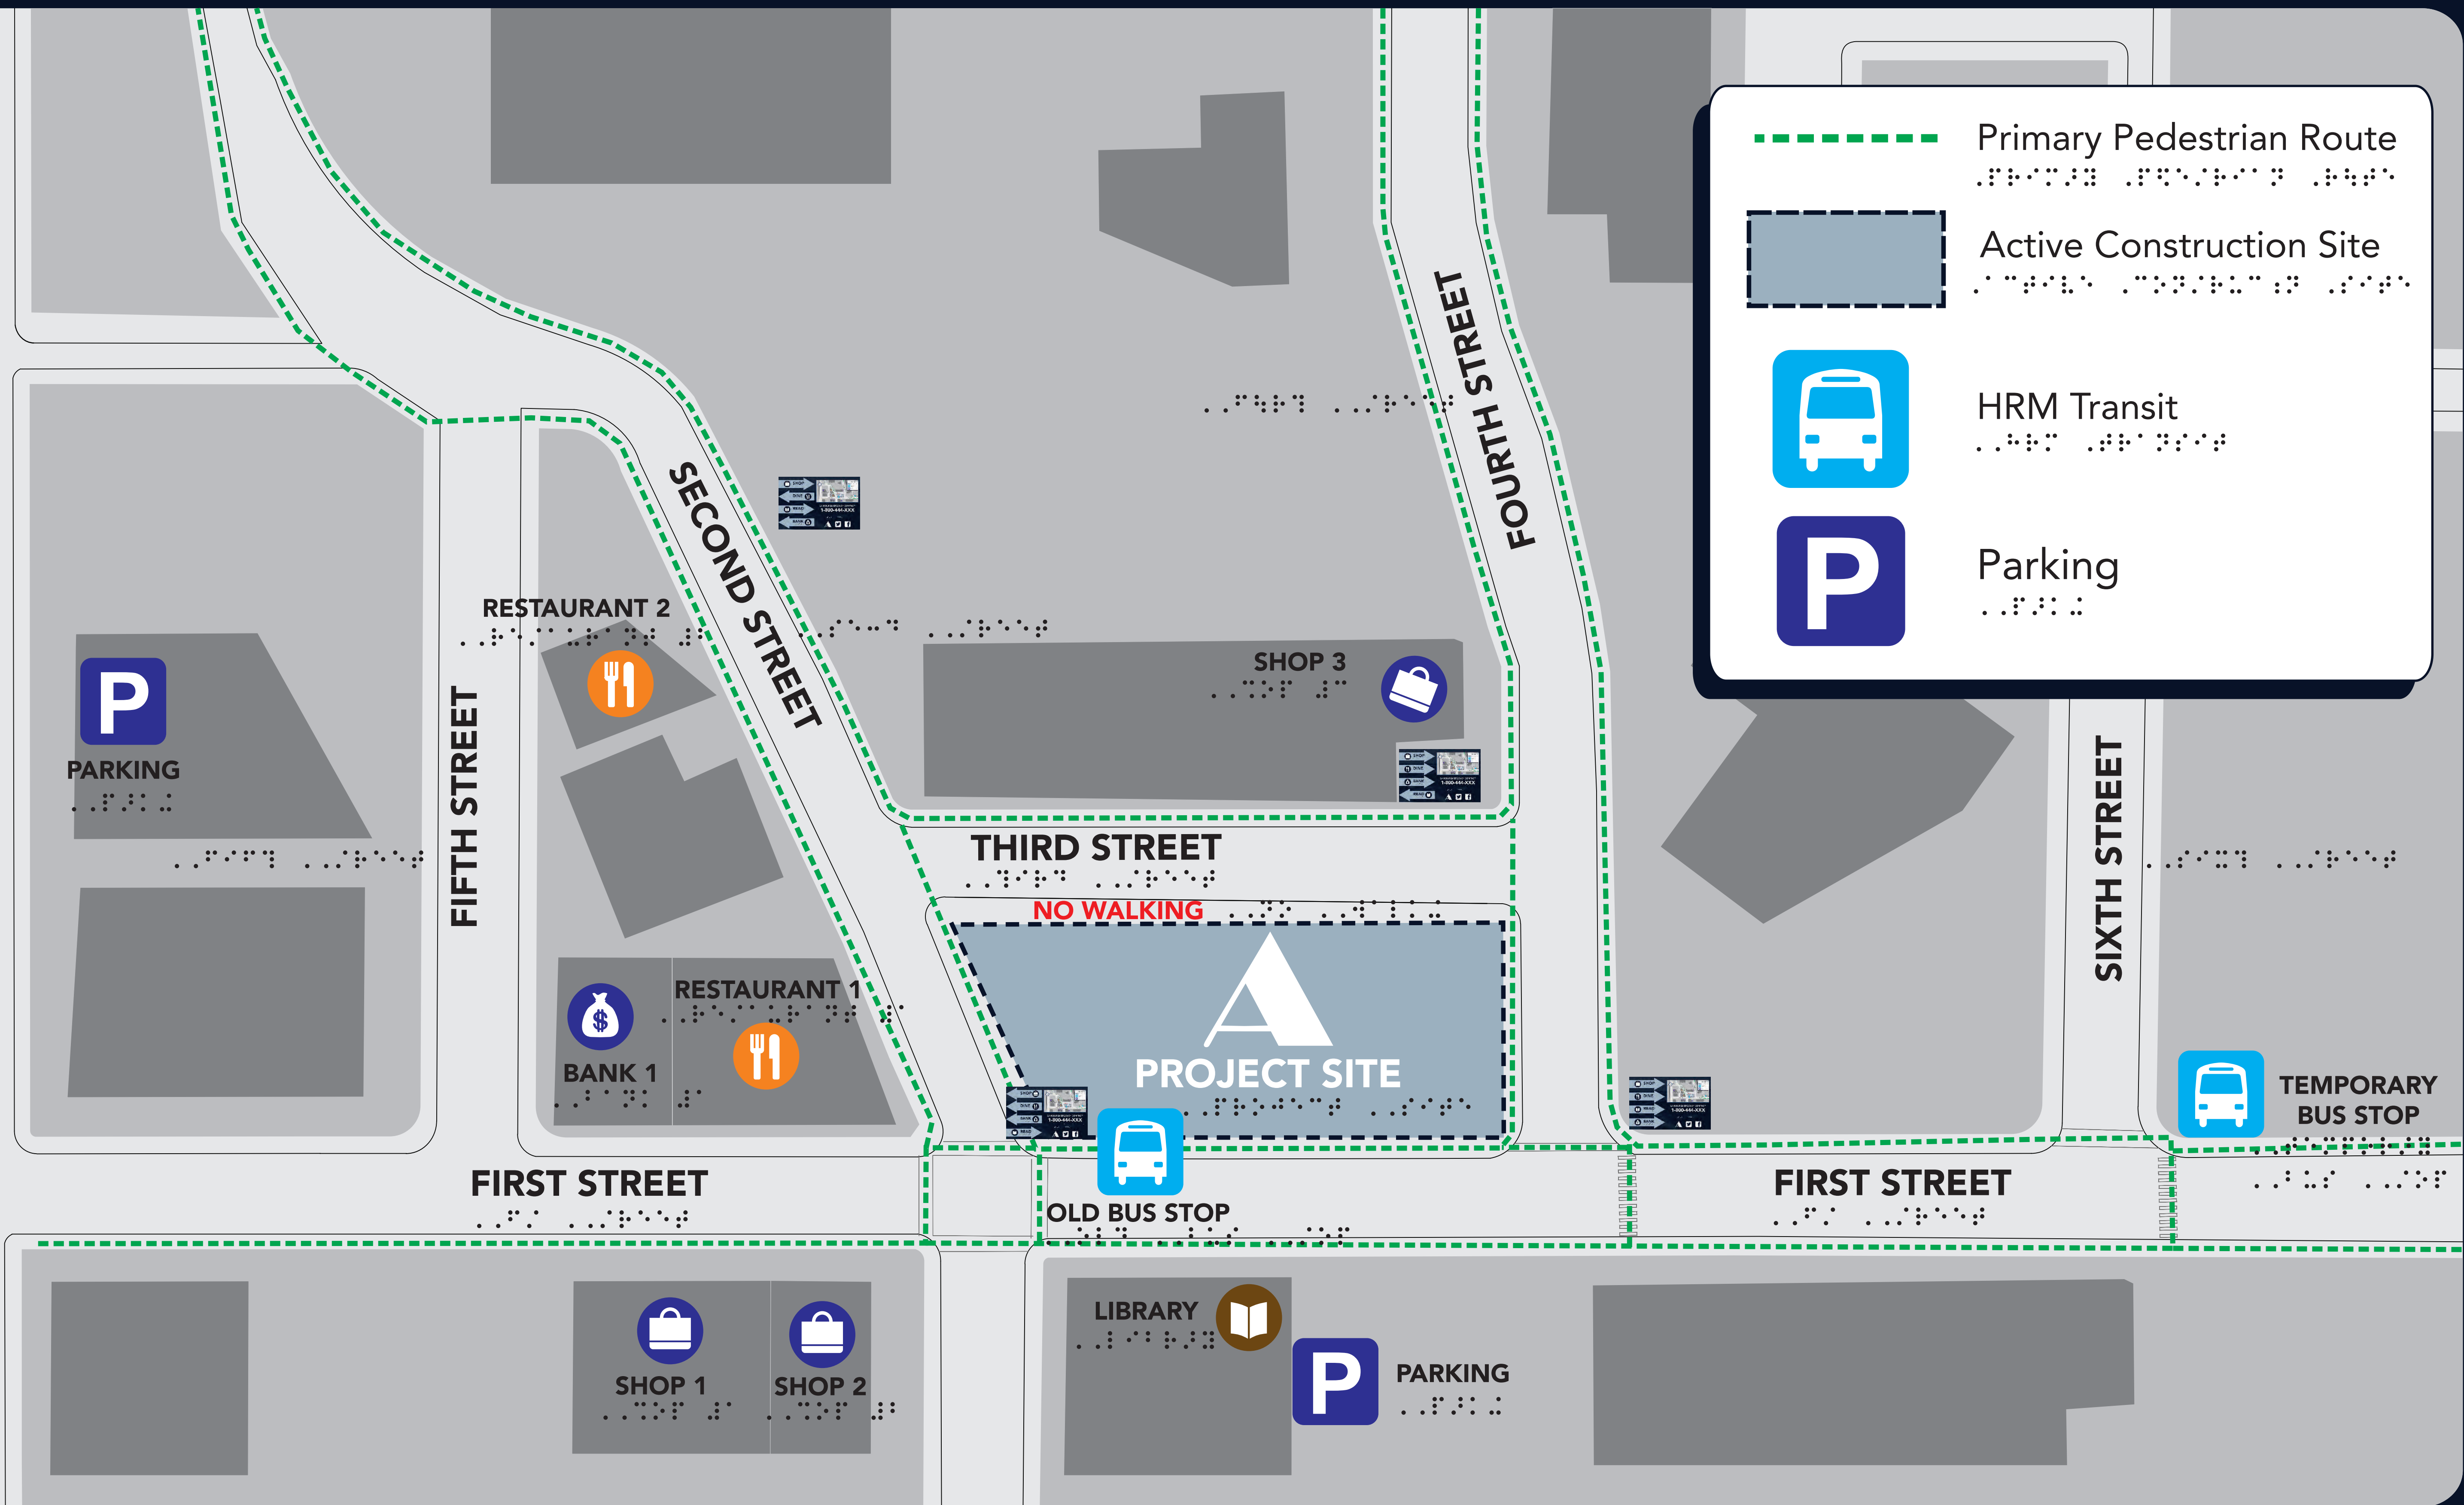

24 HOUR EMERGENCY CONTACT: 1-800-444-XXXX

24 HOUR EMERGENCY CONTACT: 1-800-444-XXXX

24 HOUR EMERGENCY CONTACT: 1-800-444-XXXX