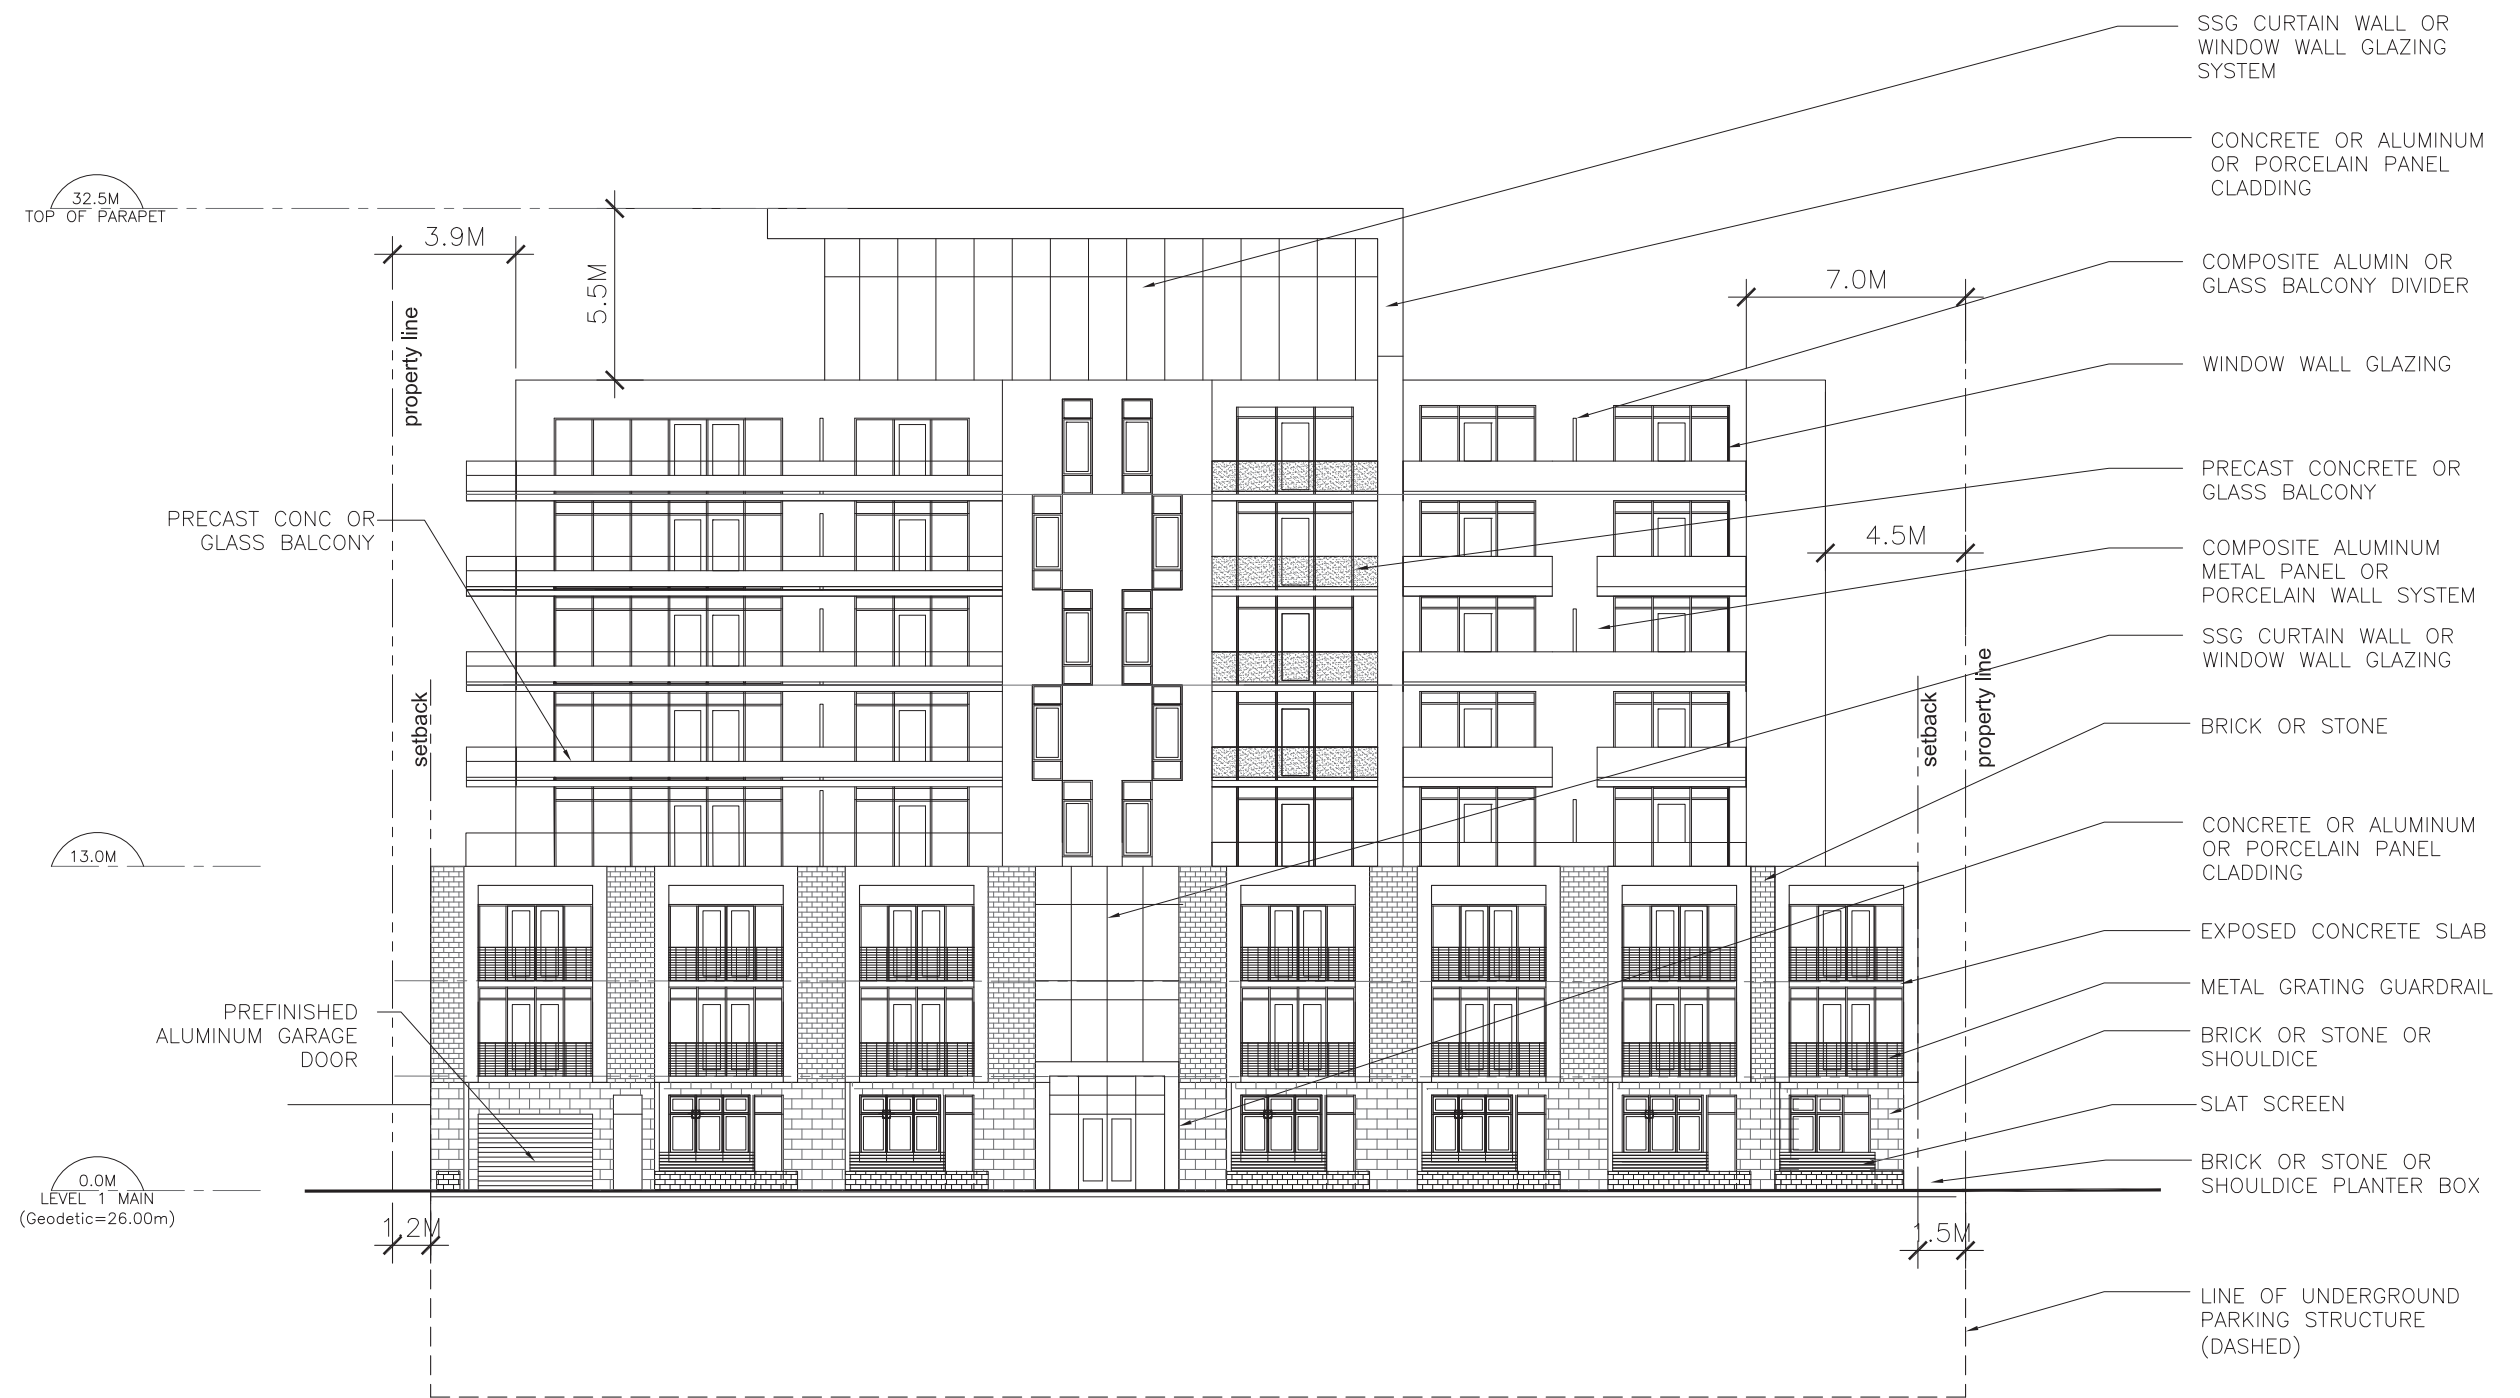

Lydon Lynch Architects

401-1668 Barrington Street, Halifax, Nova Scotia, B3J 2A2

WELLINGTON STREETSCAPE SOUTHEAST PERSPECTIVE

June 18, 2019

WELLINGTON TOWER
Halifax, Nova Scotia

LANDSCAPING PLAN

Lydon Lynch Architects
401-1668 Barrington Street, Halifax, Nova Scotia, B3J 2A2

June 18, 2019

WELLINGTON TOWER

Halifax, Nova Scotia

Lydon Lynch Architects

401-1668 Barrington Street, Halifax, Nova Scotia, B3J 2A2

SITE PLAN

June 18, 2019

WELLINGTON TOWER
Halifax, Nova Scotia

2 LEVELS OF UNDERGROUND PARKING (P1 + P2)

Lydon Lynch Architects
401-1668 Barrington Street, Halifax, Nova Scotia, B3J 2A2

June 18, 2019

WELLINGTON TOWER

Halifax, Nova Scotia

Lydon Lynch Architects

401-1668 Barrington Street, Halifax, Nova Scotia, B3J 2A2

EAST ELEVATION

June 18, 2019

WELLINGTON TOWER
Halifax, Nova Scotia

SOUTH ELEVATION

WELLINGTON TOWER

Halifax, Nova Scotia

Lydon Lynch Architects

401-1668 Barrington Street, Halifax, Nova Scotia, B3J 2A2