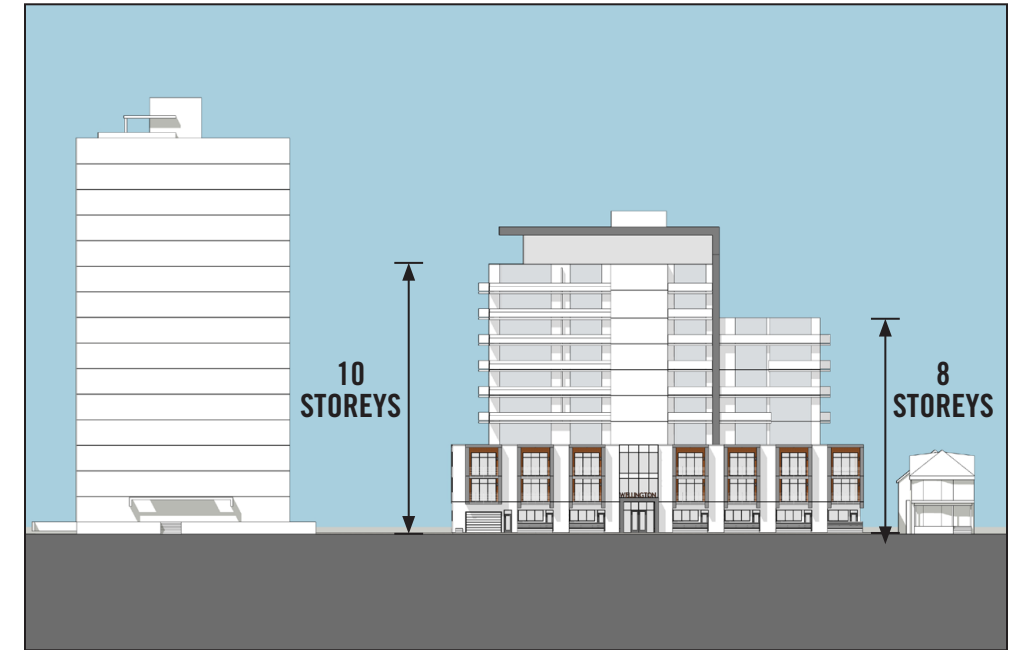

NORTH ELEVATION

June 18, 2019

WELLINGTON TOWER

Halifax, Nova Scotia

Lydon Lynch Architects

401-1668 Barrington Street, Halifax, Nova Scotia, B3J 2A2

WEST ELEVATION

June 18, 2019

WELLINGTON TOWER

Halifax, Nova Scotia

Lydon Lynch Architects

401-1668 Barrington Street, Halifax, Nova Scotia, B3J 2A2

WELLINGTON VIEW FROM PARK

June 18, 2019

SCHEME 1: F.A.R. = 7.7

SCHEME 2: F.A.R. = 6.6

SCHEME 3: F.A.R. = 6.2

SCHEME 4: F.A.R. = 5.16

SCHEME 5: F.A.R. = 4.9

WELLINGTON TOWER

Halifax, Nova Scotia

Lydon Lynch Architects

401-1668 Barrington Street, Halifax, Nova Scotia, B3J 2A2

DESIGN EVOLUTION