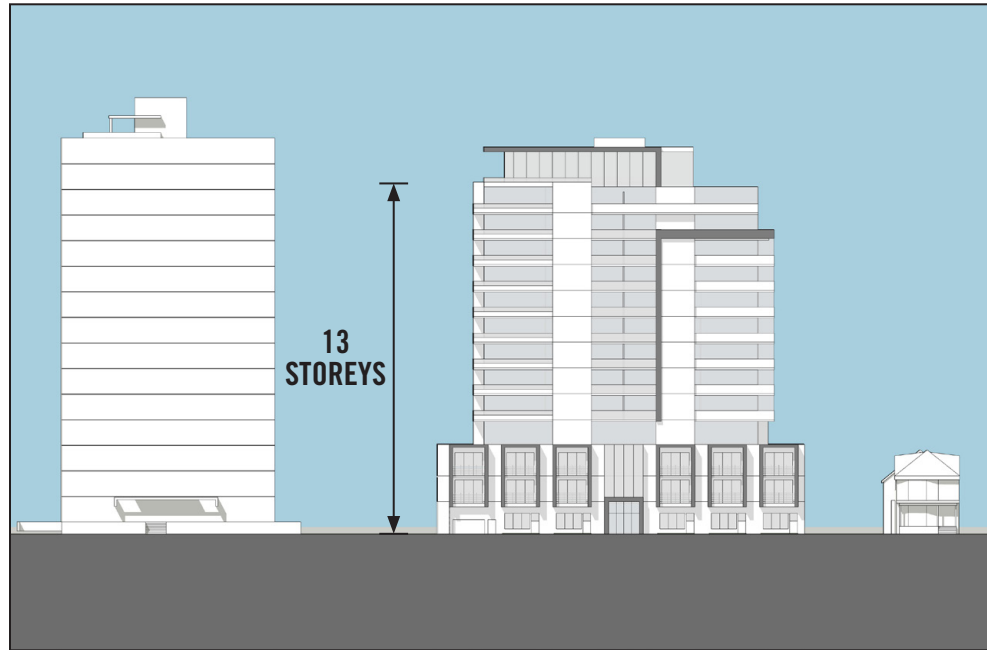

NORTH ELEVATION

June 18, 2019

WELLINGTON TOWER

Halifax, Nova Scotia

Lydon Lynch Architects

401-1668 Barrington Street, Halifax, Nova Scotia, B3J 2A2

WEST ELEVATION

June 18, 2019

WELLINGTON TOWER

Halifax, Nova Scotia

Lydon Lynch Architects

401-1668 Barrington Street, Halifax, Nova Scotia, B3J 2A2

WELLINGTON VIEW FROM PARK

June 18, 2019

SCHEME 1: F.A.R. = 7.7

SCHEME 2: F.A.R. = 6.6

SCHEME 3: F.A.R. = 6.2

SCHEME 4: F.A.R. = 5.16

SCHEME 5: F.A.R. = 4.9

WELLINGTON TOWER

Halifax, Nova Scotia

Lydon Lynch Architects

401-1668 Barrington Street, Halifax, Nova Scotia, B3J 2A2

DESIGN EVOLUTION