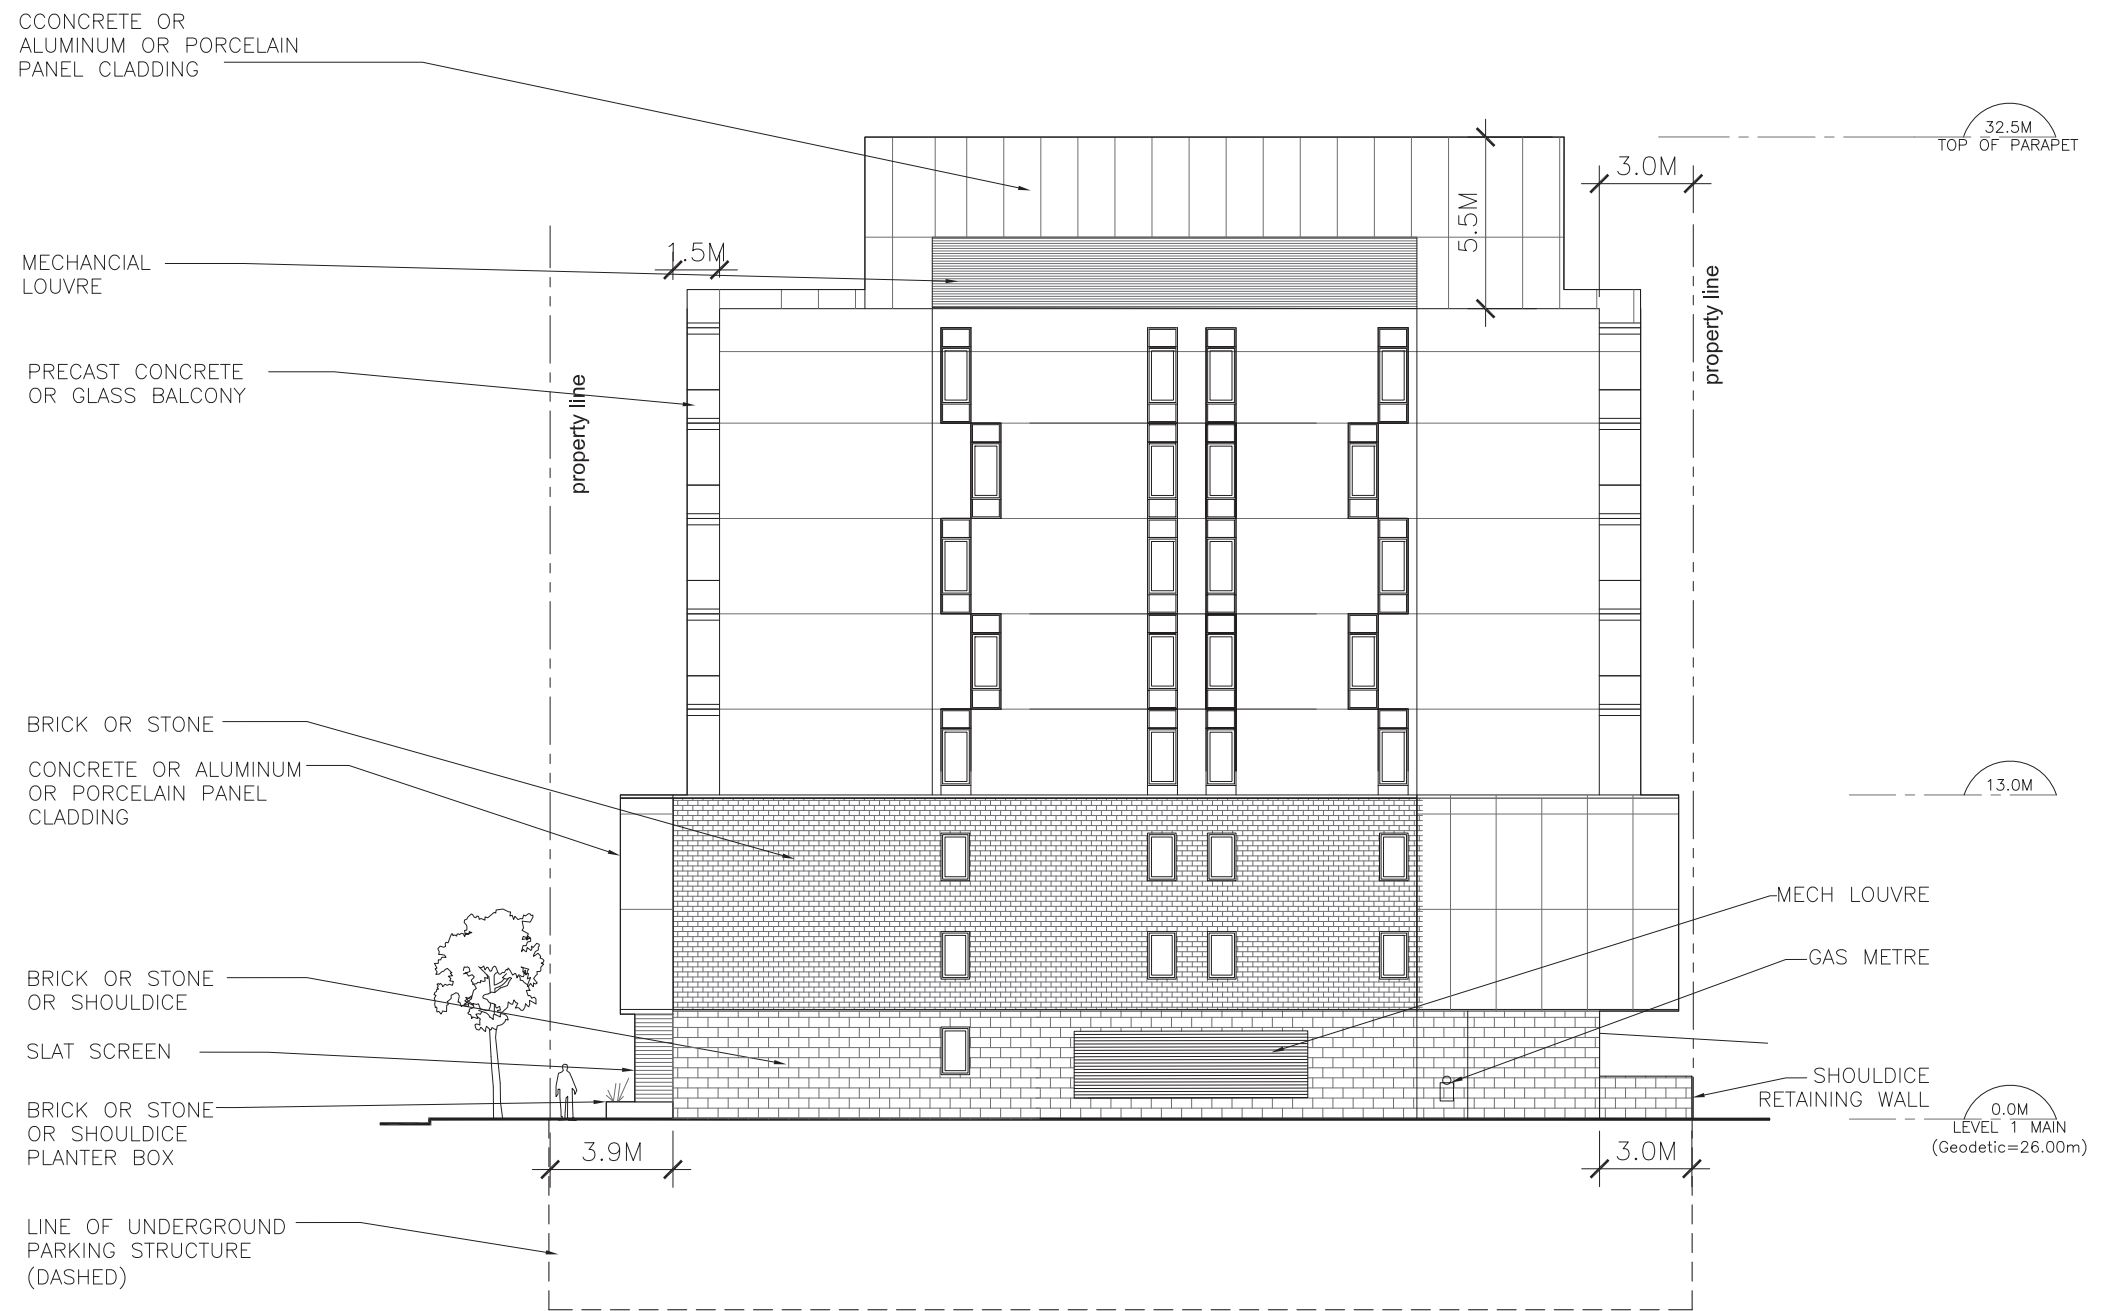

2 LEVELS OF UNDERGROUND PARKING (P1 + P2)

Lydon Lynch Architects
401-1668 Barrington Street, Halifax, Nova Scotia, B3J 2A2

June 18, 2019

WELLINGTON TOWER

Halifax, Nova Scotia

Lydon Lynch Architects

401-1668 Barrington Street, Halifax, Nova Scotia, B3J 2A2

EAST ELEVATION

June 18, 2019

WELLINGTON TOWER
Halifax, Nova Scotia

SOUTH ELEVATION

WELLINGTON TOWER

Halifax, Nova Scotia

Lydon Lynch Architects

401-1668 Barrington Street, Halifax, Nova Scotia, B3J 2A2