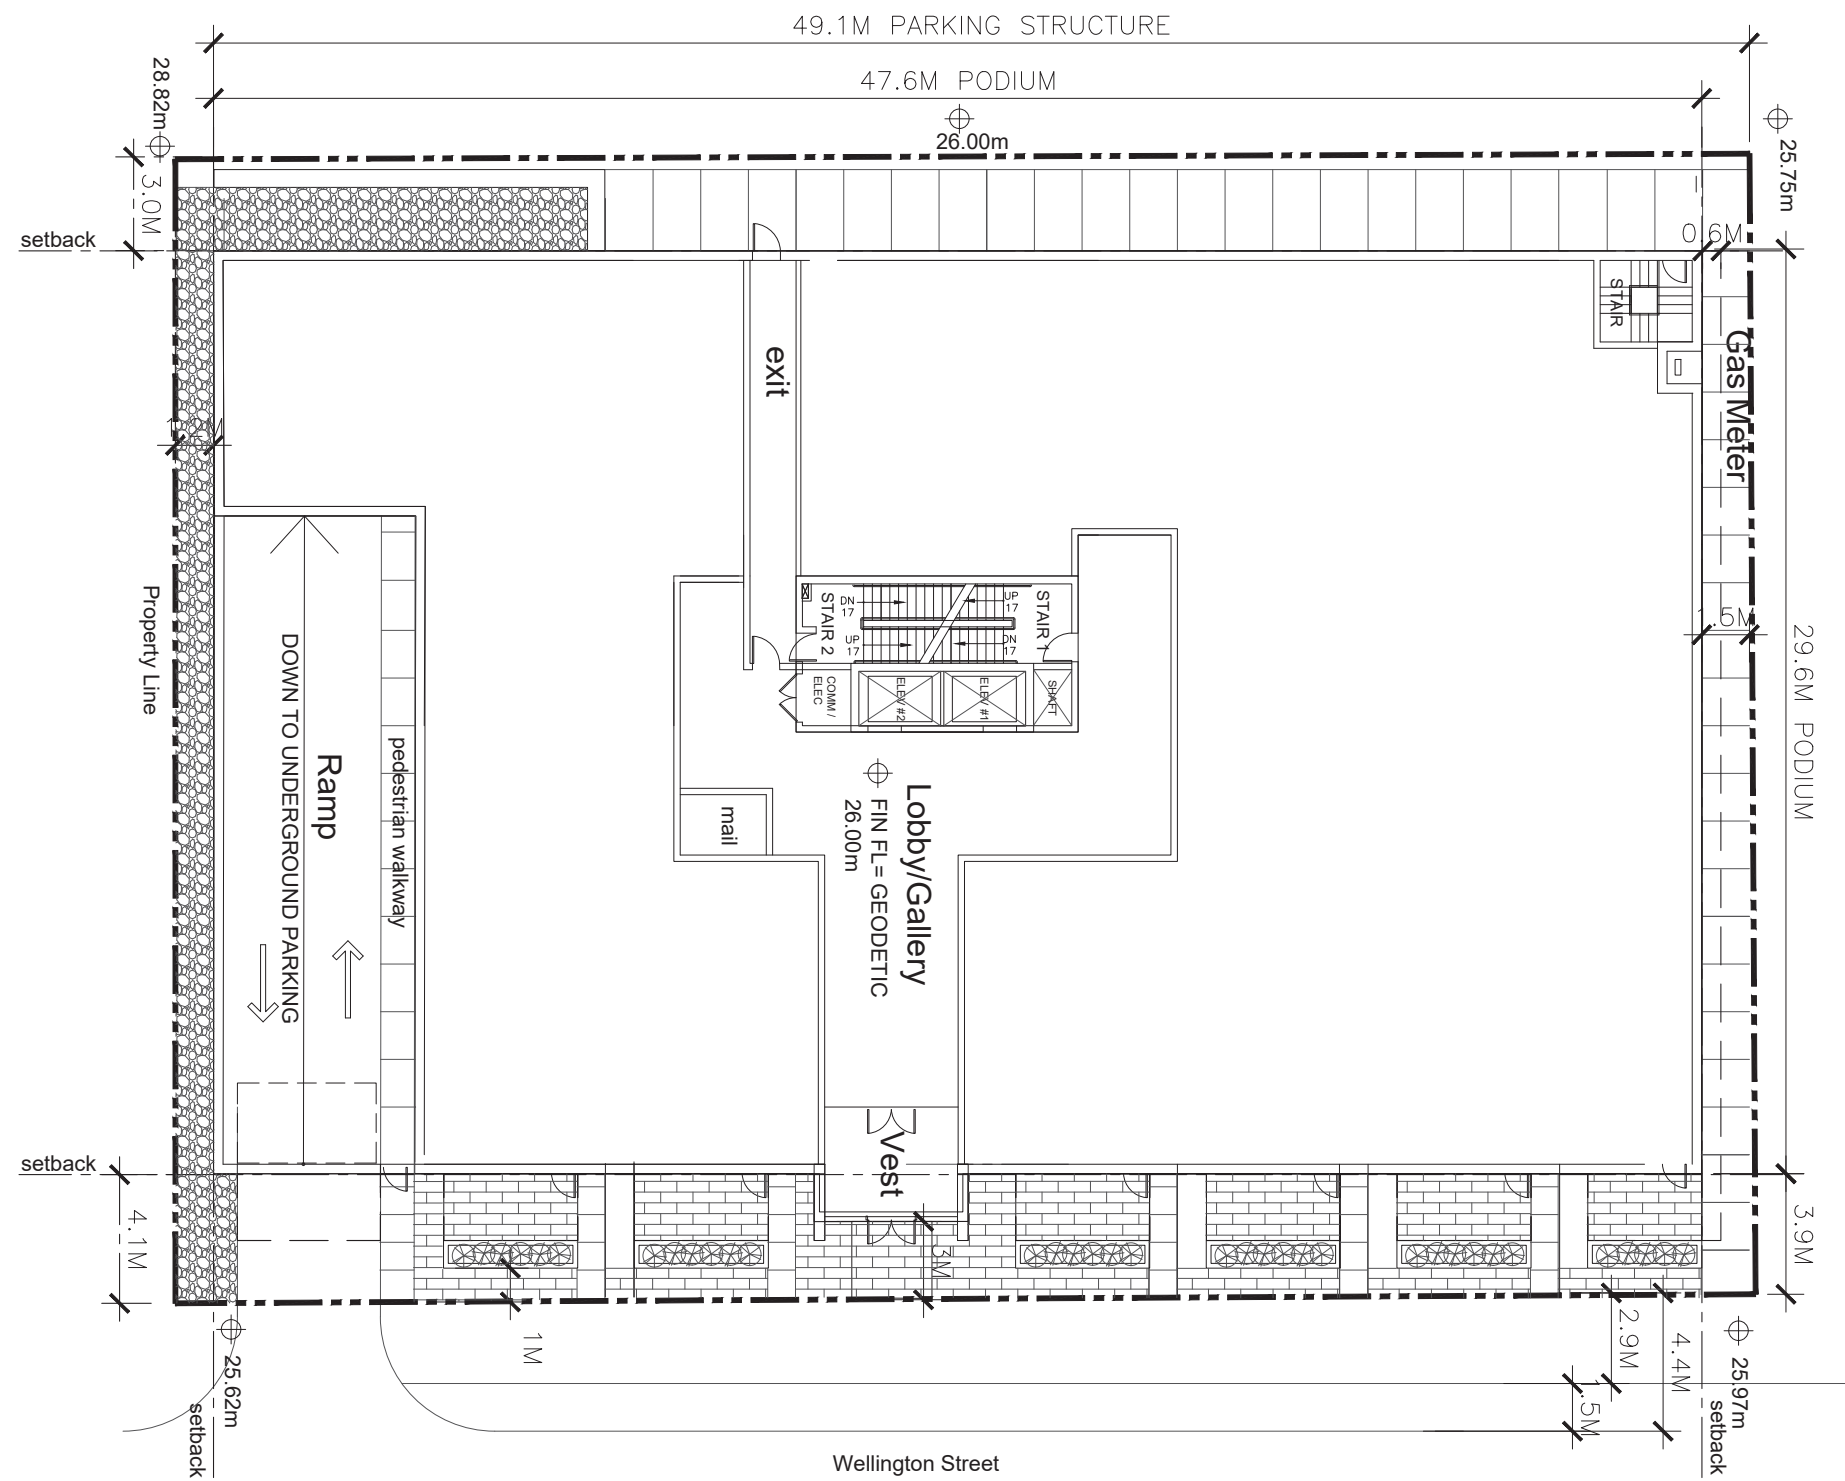

WELLINGTON TOWER

Halifax, Nova Scotia

Lydon Lynch Architects

401-1668 Barrington Street, Halifax, Nova Scotia, B3J 2A2

SITE PLAN

June 18, 2019