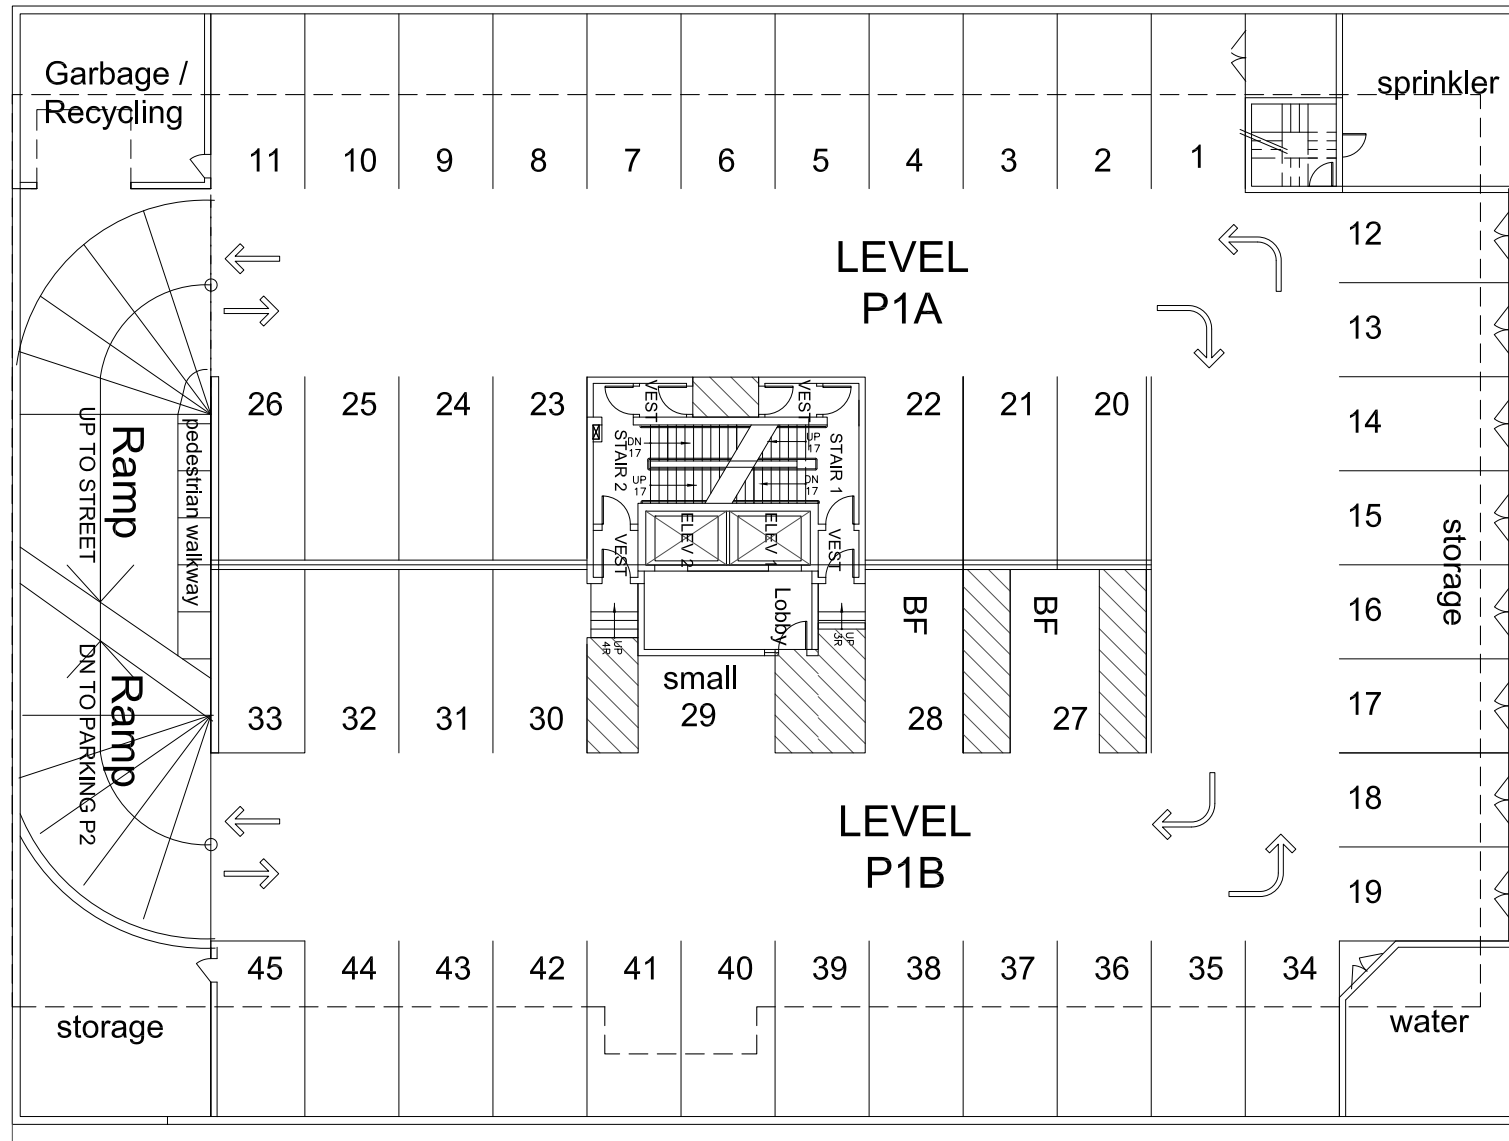

June 18, 2019

WELLINGTON TOWER

Halifax, Nova Scotia

Lydon Lynch Architects

401-1668 Barrington Street, Halifax, Nova Scotia, B3J 2A2

SITE PLAN

June 18, 2019

WELLINGTON TOWER
Halifax, Nova Scotia