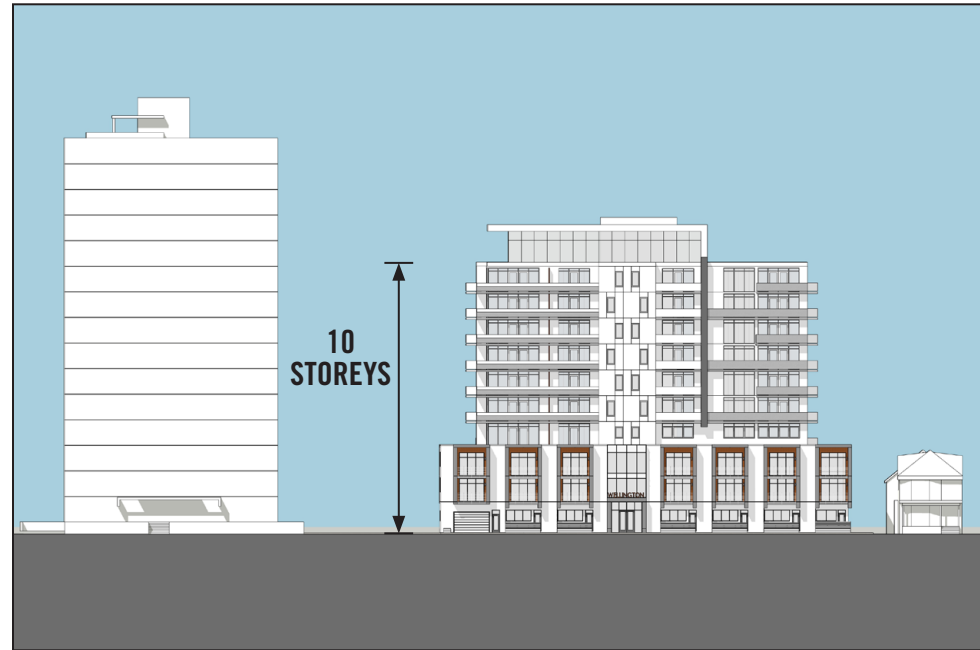

EAST ELEVATION

June 18, 2019

WELLINGTON TOWER
Halifax, Nova Scotia

SOUTH ELEVATION

WELLINGTON TOWER

Halifax, Nova Scotia

Lydon Lynch Architects

401-1668 Barrington Street, Halifax, Nova Scotia, B3J 2A2

NORTH ELEVATION

June 18, 2019

WELLINGTON TOWER

Halifax, Nova Scotia

Lydon Lynch Architects

401-1668 Barrington Street, Halifax, Nova Scotia, B3J 2A2

WEST ELEVATION

June 18, 2019

WELLINGTON TOWER

Halifax, Nova Scotia

Lydon Lynch Architects

401-1668 Barrington Street, Halifax, Nova Scotia, B3J 2A2

WELLINGTON VIEW FROM PARK

June 18, 2019

SCHEME 1: F.A.R. = 7.7

SCHEME 2: F.A.R. = 6.6

SCHEME 3: F.A.R. = 6.2

SCHEME 4: F.A.R. = 5.16

SCHEME 5: F.A.R. = 4.9

WELLINGTON TOWER

Halifax, Nova Scotia

Lydon Lynch Architects

401-1668 Barrington Street, Halifax, Nova Scotia, B3J 2A2

DESIGN EVOLUTION