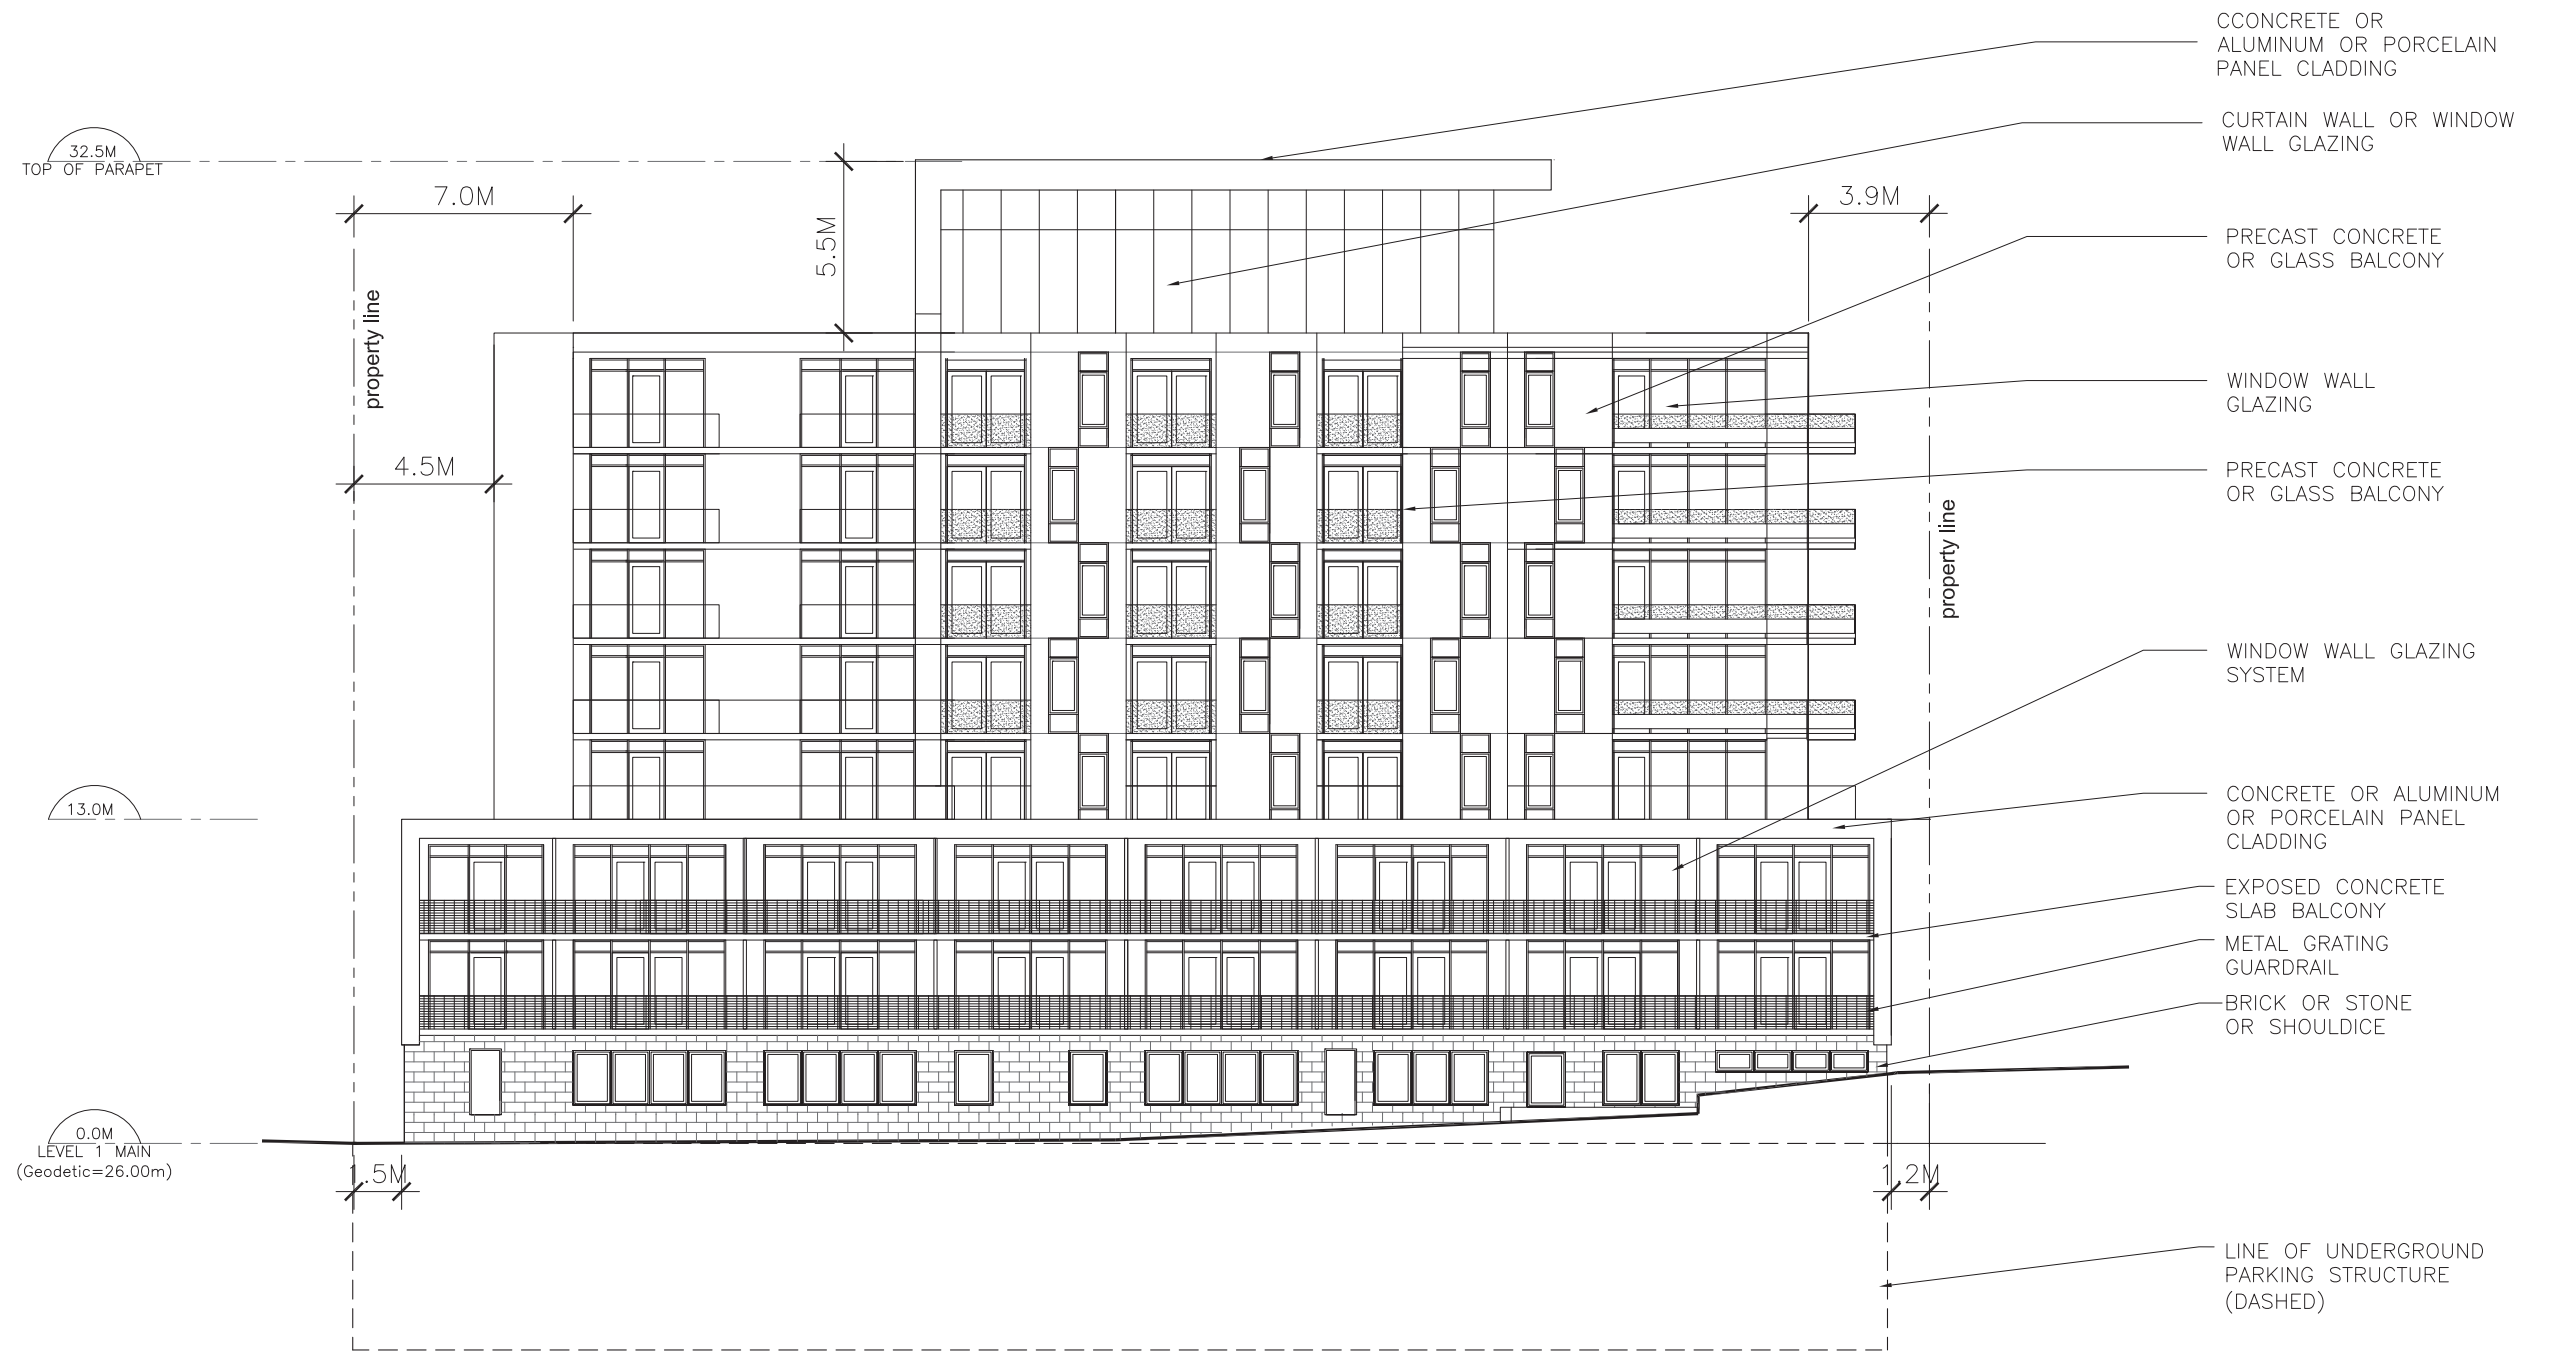

EAST ELEVATION

June 18, 2019

WELLINGTON TOWER
Halifax, Nova Scotia

SOUTH ELEVATION

WELLINGTON TOWER

Halifax, Nova Scotia

Lydon Lynch Architects

401-1668 Barrington Street, Halifax, Nova Scotia, B3J 2A2

NORTH ELEVATION

June 18, 2019

WELLINGTON TOWER

Halifax, Nova Scotia

Lydon Lynch Architects

401-1668 Barrington Street, Halifax, Nova Scotia, B3J 2A2

WEST ELEVATION

June 18, 2019