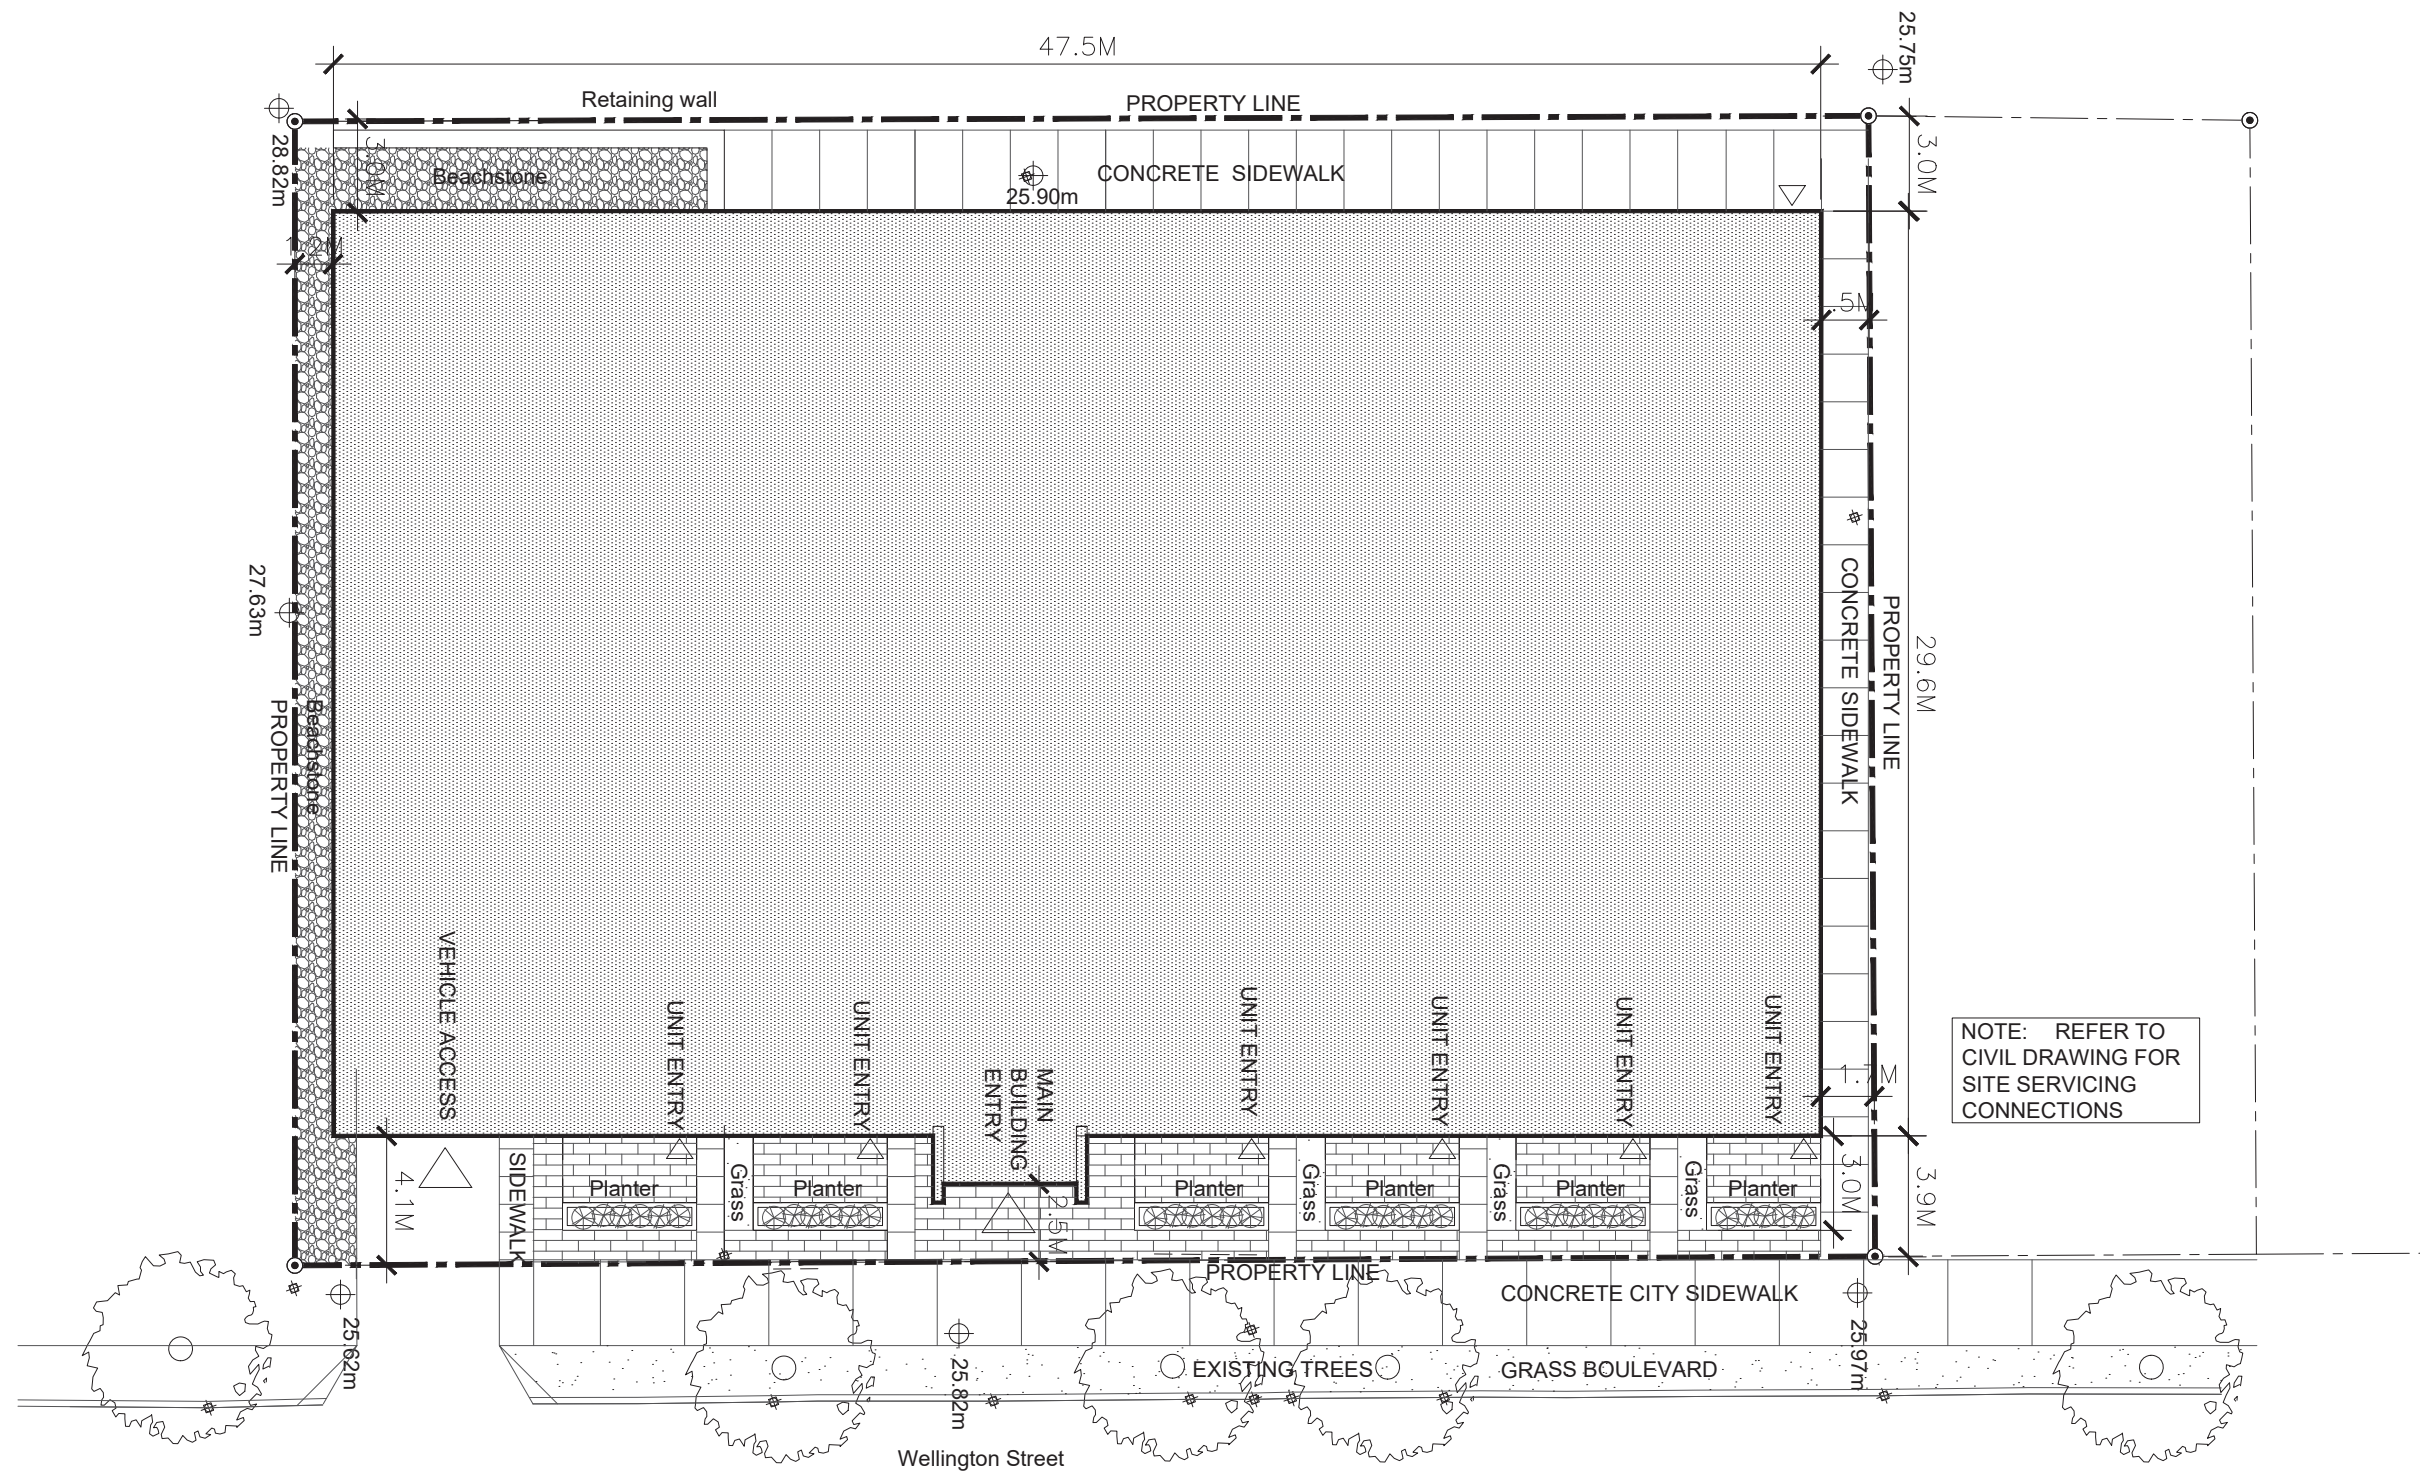

Lydon Lynch Architects

401-1668 Barrington Street, Halifax, Nova Scotia, B3J 2A2

WELLINGTON STREETSCAPE SOUTHEAST PERSPECTIVE

June 18, 2019

WELLINGTON TOWER
Halifax, Nova Scotia

LANDSCAPING PLAN

Lydon Lynch Architects
401-1668 Barrington Street, Halifax, Nova Scotia, B3J 2A2