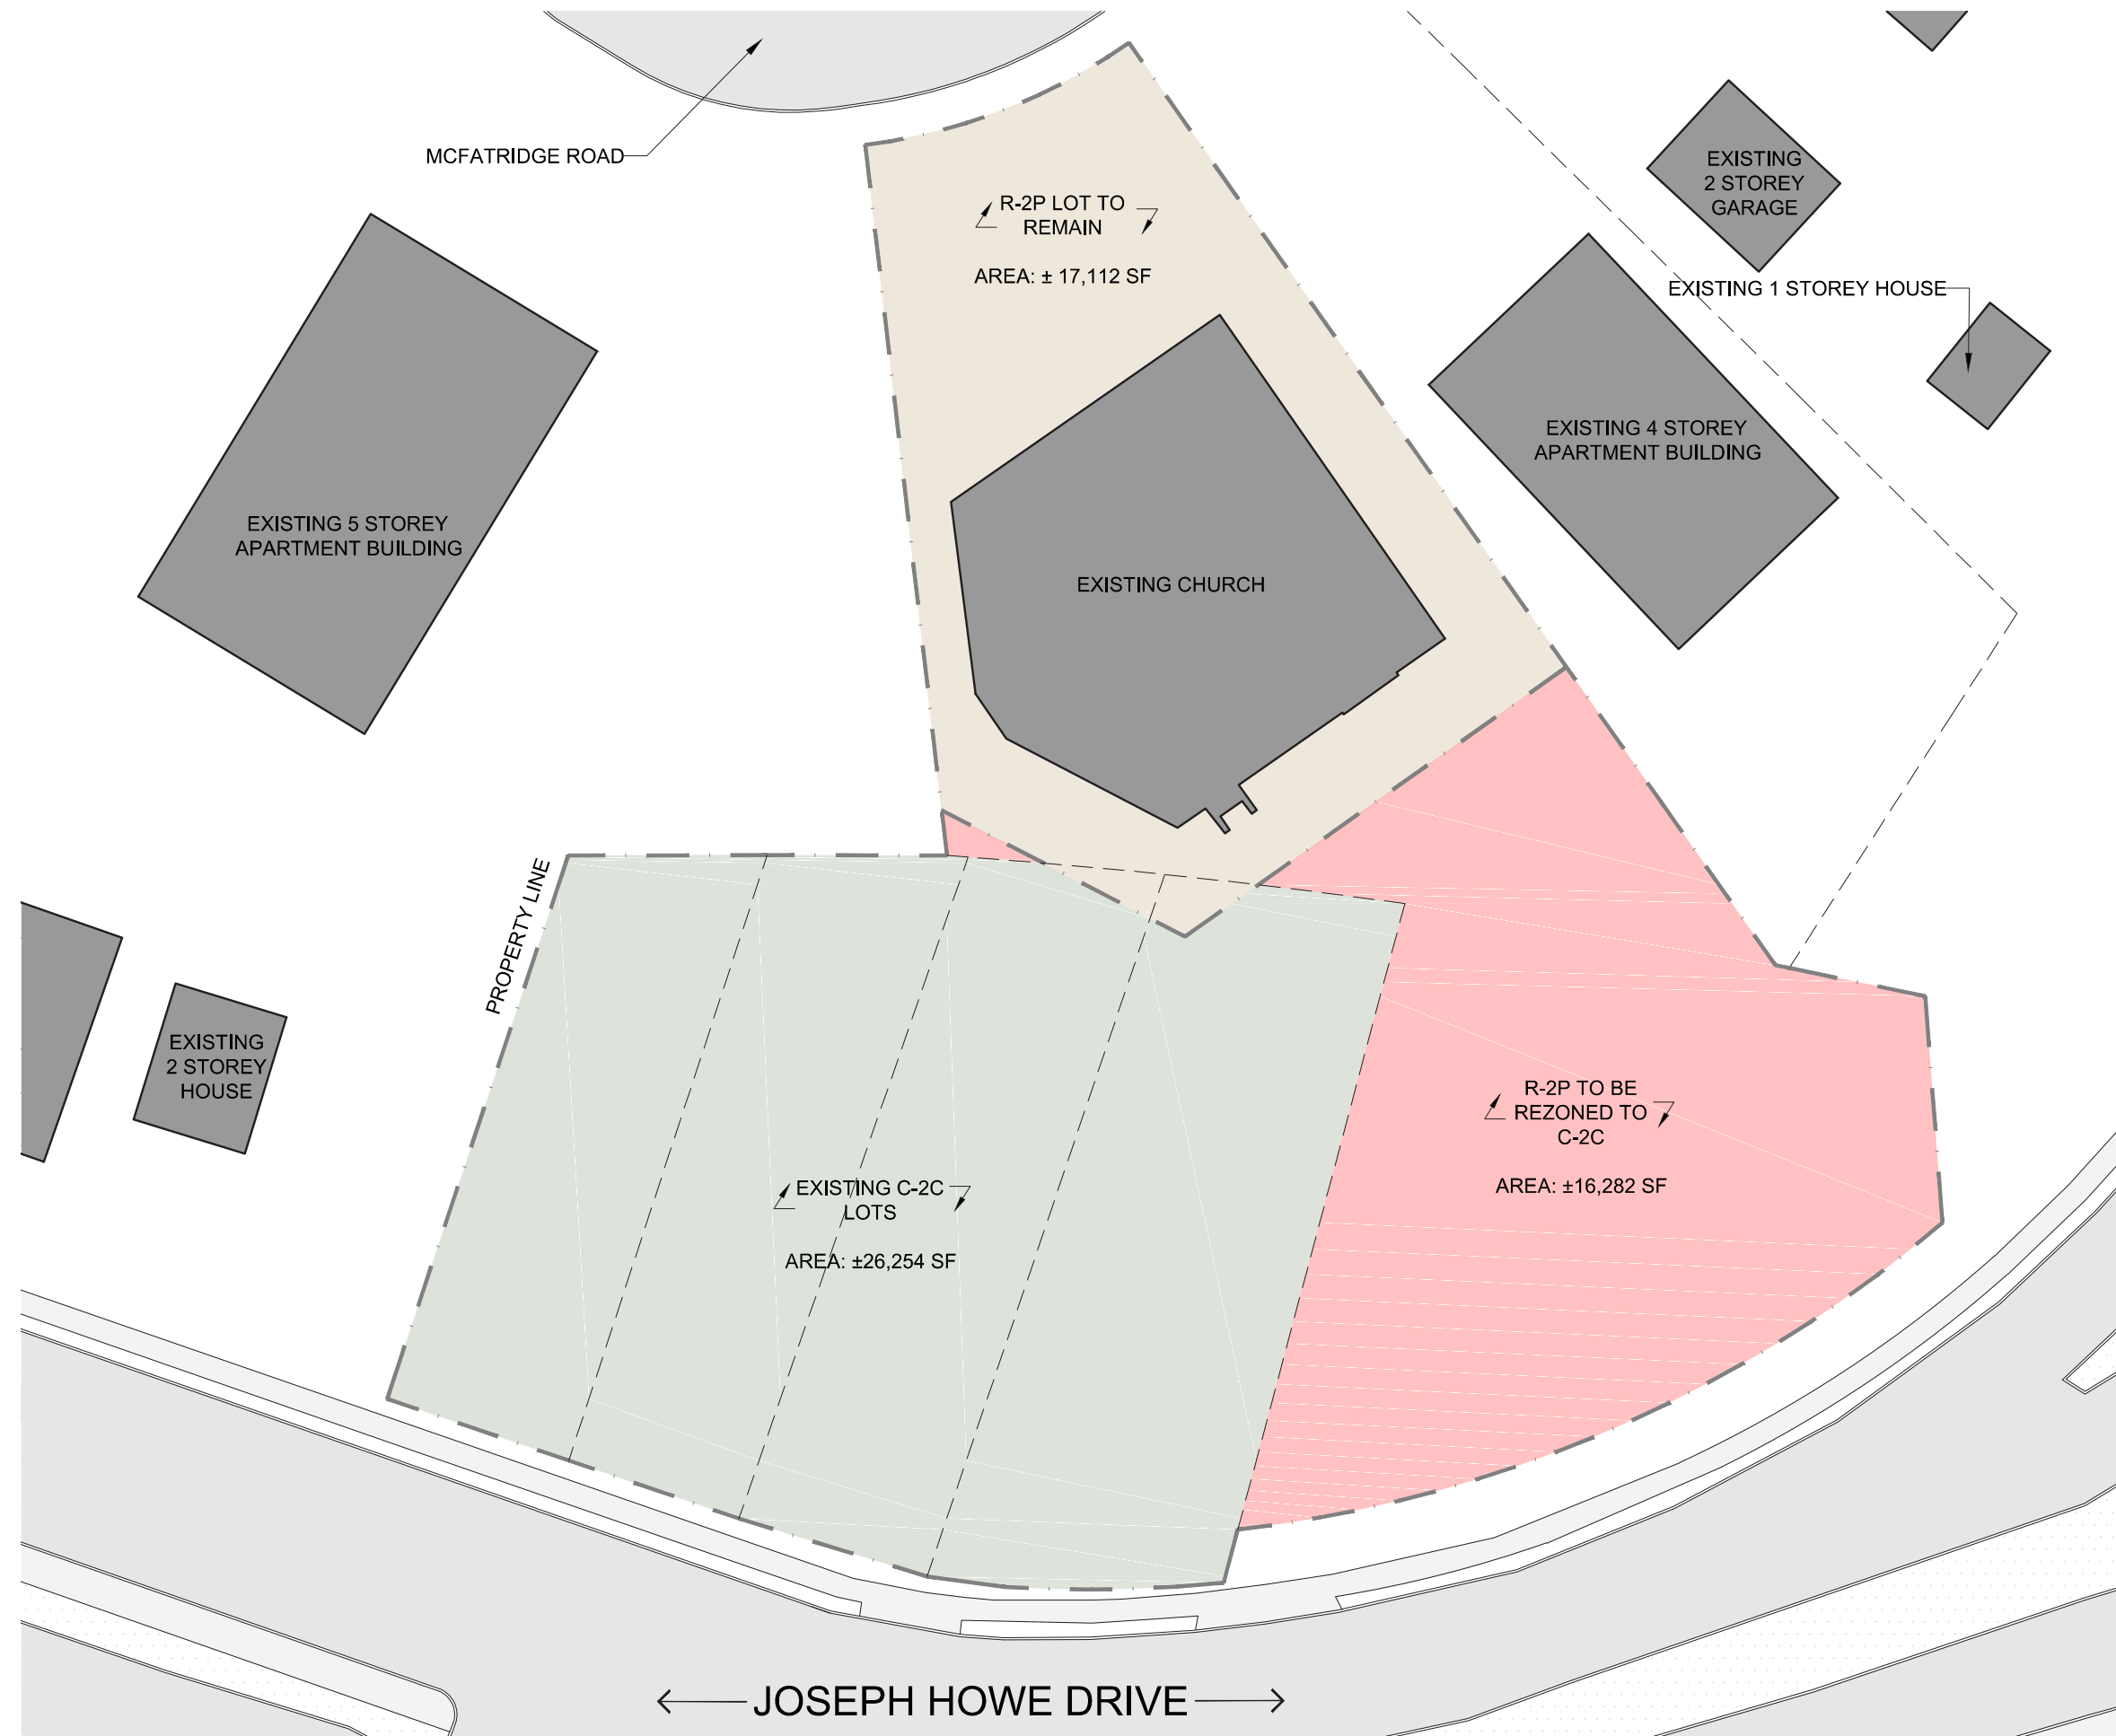

MCFATRIDGE RD

DUTCH VILLAGE RD

TITUS ST

JOSEPH HOWE DR

SUPERSTORE

FAIRVIEW
OVERPASS

- THE IMMEDIATE CONTEXT -

BEDFORD HIGHWAY

MAINE AVE

MCFATRIDGE RD

SITE

JOSEPH HOWE DR

IMMEDIATE CONTEXT

BEDFORD HIGHWAY

MAINE AVE

MCFATRIDGE RD

SITE

JOSEPH HOWE DR

SITE POST-REZONING

CONTEXT VIEW

STREETWALL VIEW

STREETWALL VIEW

CONTEXT VIEW