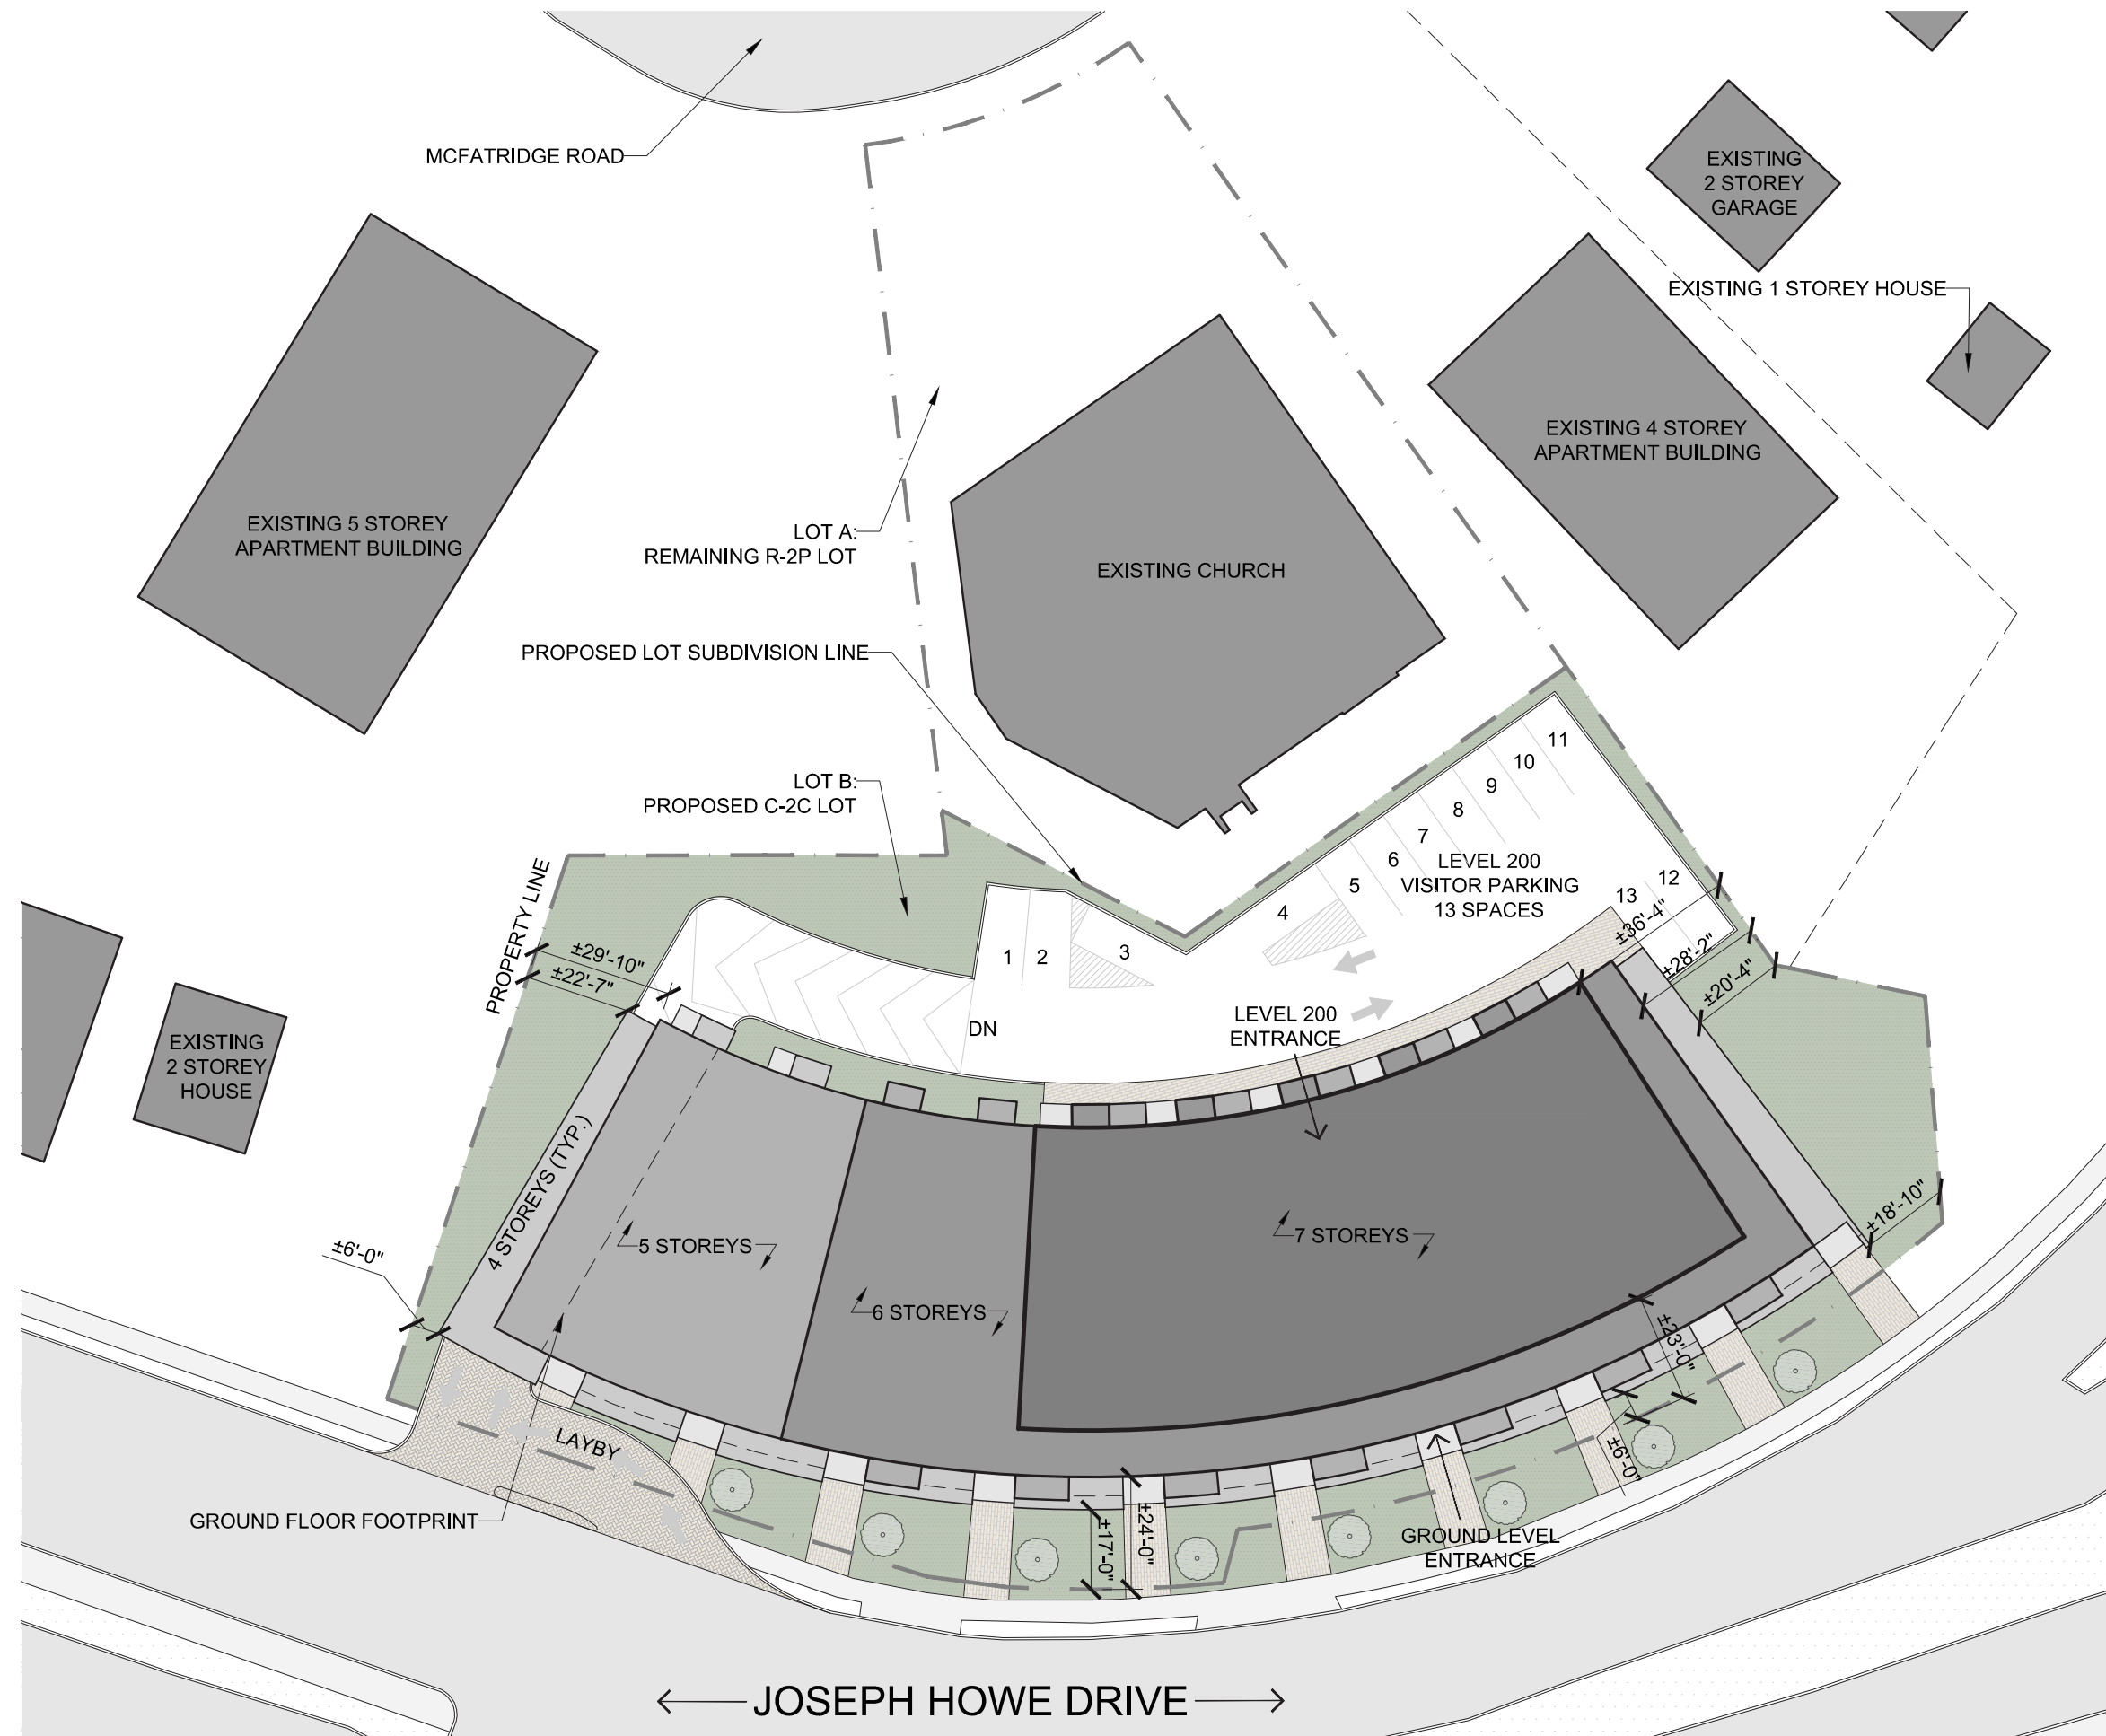

MAINE AVE

MCFATRIDGE RD

SITE

JOSEPH HOWE DR

IMMEDIATE CONTEXT

BEDFORD HIGHWAY

MAINE AVE

MCFATRIDGE RD

SITE

JOSEPH HOWE DR

SITE POST-REZONING

CONTEXT VIEW

STREETWALL VIEW

STREETWALL VIEW

CONTEXT VIEW