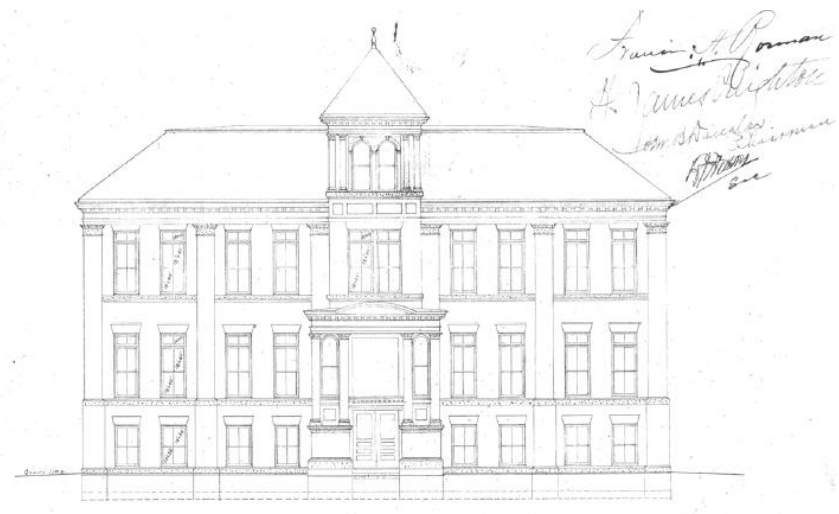

# Heritage Value

Hopkins Atlas, 1978

Goads' Fire Atlas, 1895

Goads' Fire Atlas, 1951

Front Elevation Drawing from W. J. Busch Architect

# Character-Defining Elements

- Three storey building;
- Red brick masonry;
- Double-hipped roof;
- Four-storey protruding central bay with portico, paired fixed windows, and paired arched windows under a pyramid roof;
- Brick pilasters with stone bases and capitals;
- Prominent transom windows and sidelights;
- Entablature band;
- Dentils and other decorative brick work;
- Stone water table;
- Cornice; and
- Tall window openings with brick lintels and stone lug sills.

# Front / West Elevation