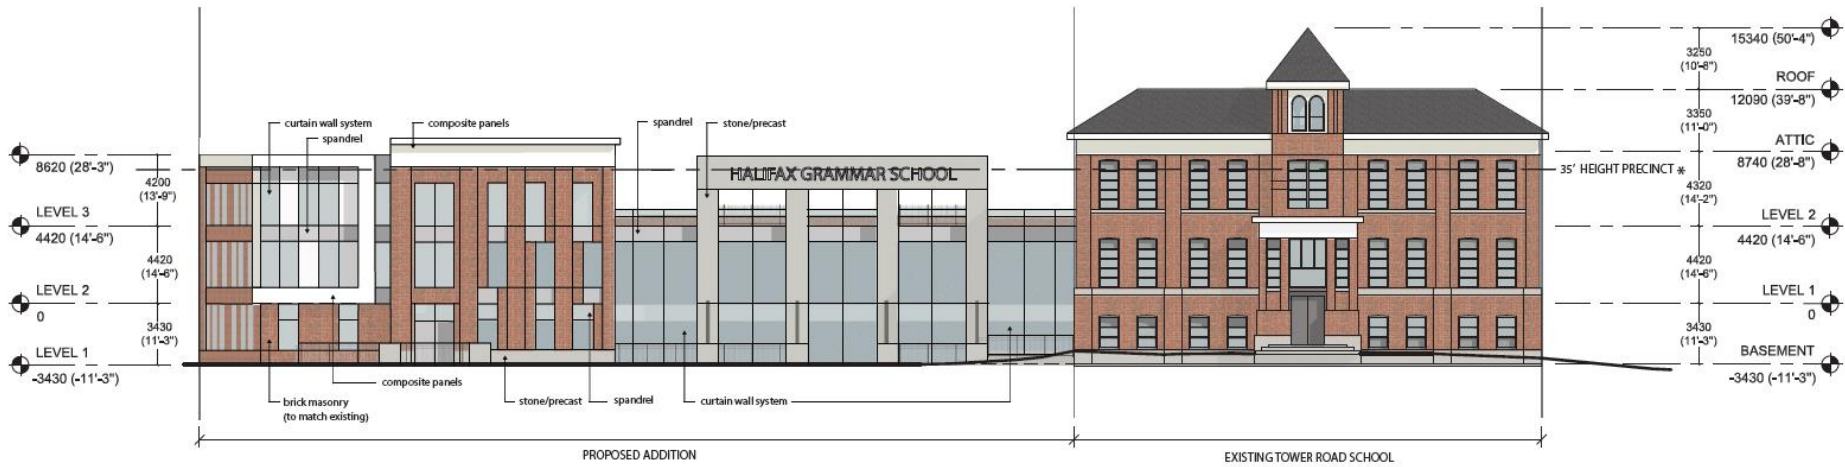

# Character-Defining Elements

- Three storey building;
- Red brick masonry;
- Double-hipped roof;
- Four-storey protruding central bay with portico, paired fixed windows, and paired arched windows under a pyramid roof;
- Brick pilasters with stone bases and capitals;
- Prominent transom windows and sidelights;
- Entablature band;
- Dentils and other decorative brick work;
- Stone water table;
- Cornice; and
- Tall window openings with brick lintels and stone lug sills.

# Front / West Elevation