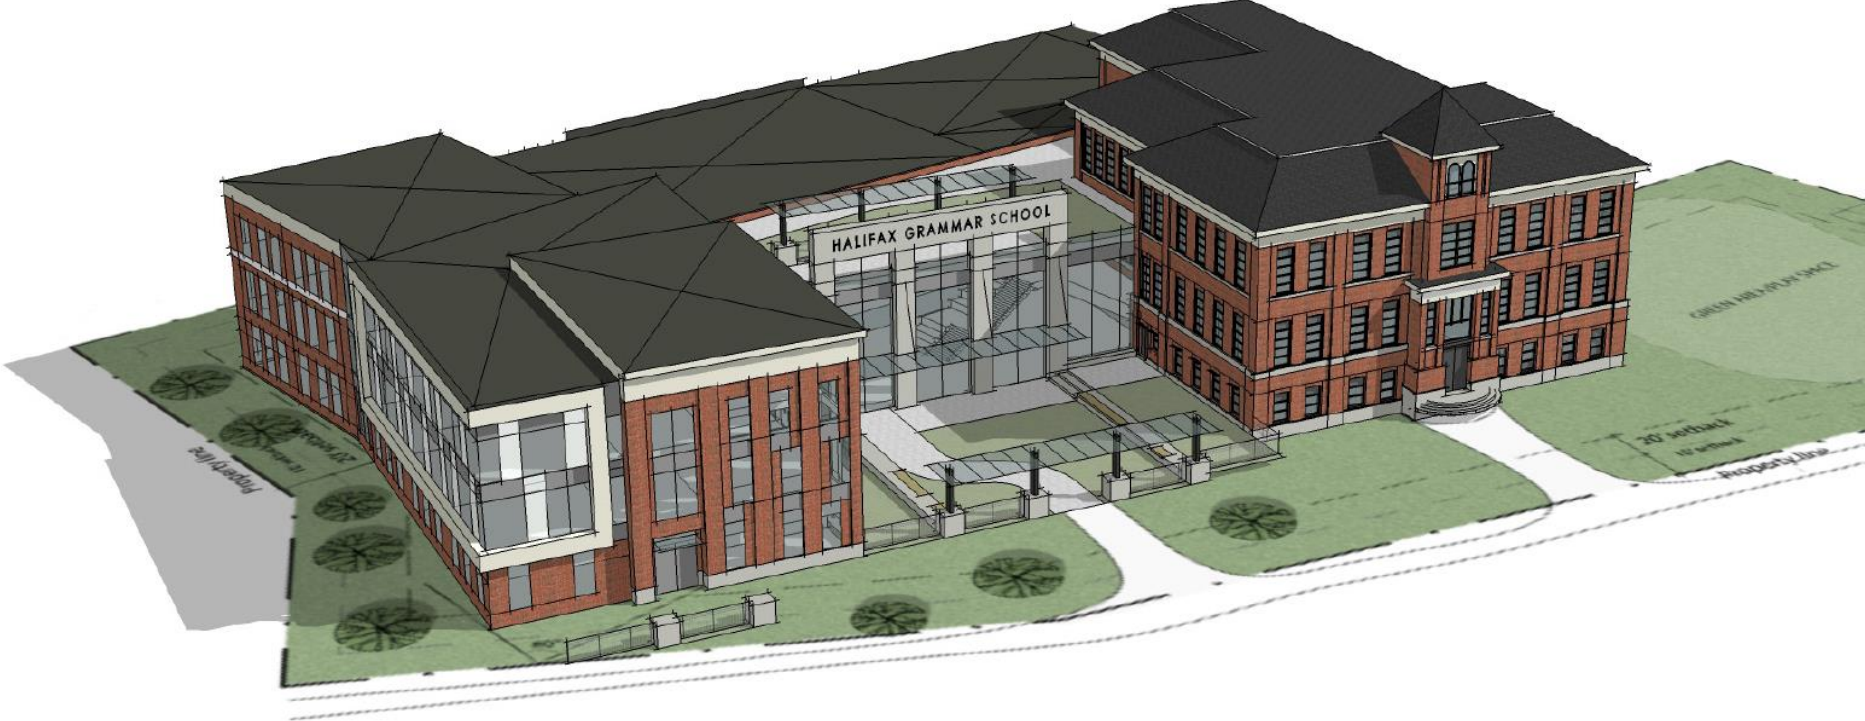

# Heritage Value

Hopkins Atlas, 1978

Goads' Fire Atlas, 1895

Goads' Fire Atlas, 1951

Front Elevation Drawing from W. J. Busch Architect

# Character-Defining Elements

- Three storey building;
- Red brick masonry;
- Double-hipped roof;
- Four-storey protruding central bay with portico, paired fixed windows, and paired arched windows under a pyramid roof;
- Brick pilasters with stone bases and capitals;
- Prominent transom windows and sidelights;
- Entablature band;
- Dentils and other decorative brick work;
- Stone water table;
- Cornice; and
- Tall window openings with brick lintels and stone lug sills.

# Front / West Elevation

# South Elevation